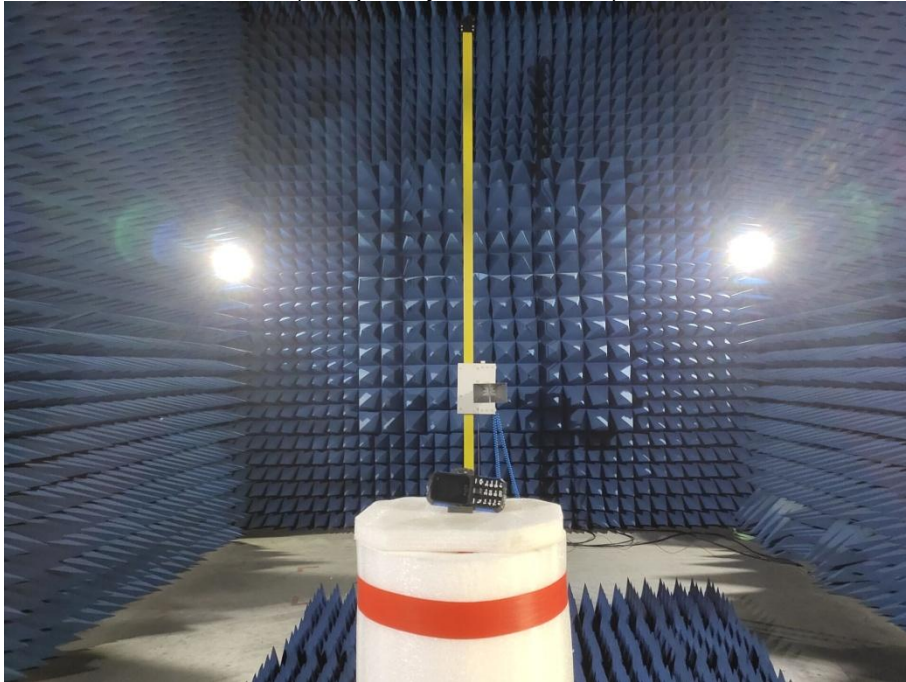

CONDUCTED EMISSION TEST

RADIATED EMISSION TEST (Frequency from 30MHz to 1GHz)

RADIATED EMISSION TEST
(Frequency above 1GHz)

BT Test setup photos

GSM Test setup photos

CONDUCTED EMISSION TEST

RADIATED EMISSION TEST
(Frequency from 30MHz to 1GHz)

RADIATED EMISSION TEST
(Frequency above 1GHz)