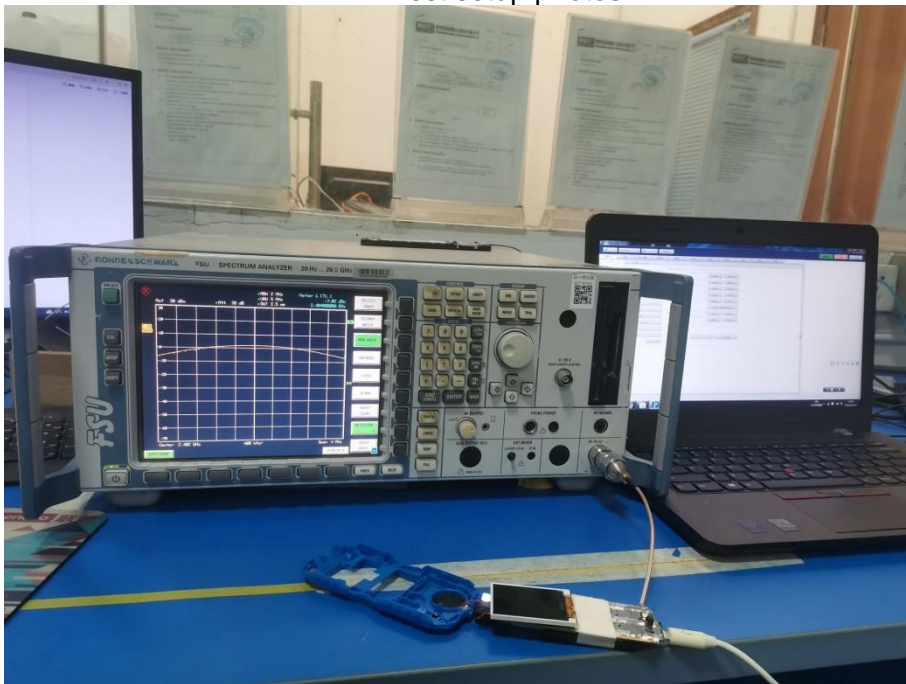

CONDUCTED EMISSION TEST

RADIATED EMISSION TEST (Frequency from 30MHz to 1GHz)

RADIATED EMISSION TEST
(Frequency above 1GHz)

BT Test setup photos

GSM Test setup photos

CONDUCTED EMISSION TEST

RADIATED EMISSION TEST
(Frequency from 30MHz to 1GHz)

RADIATED EMISSION TEST
(Frequency above 1GHz)