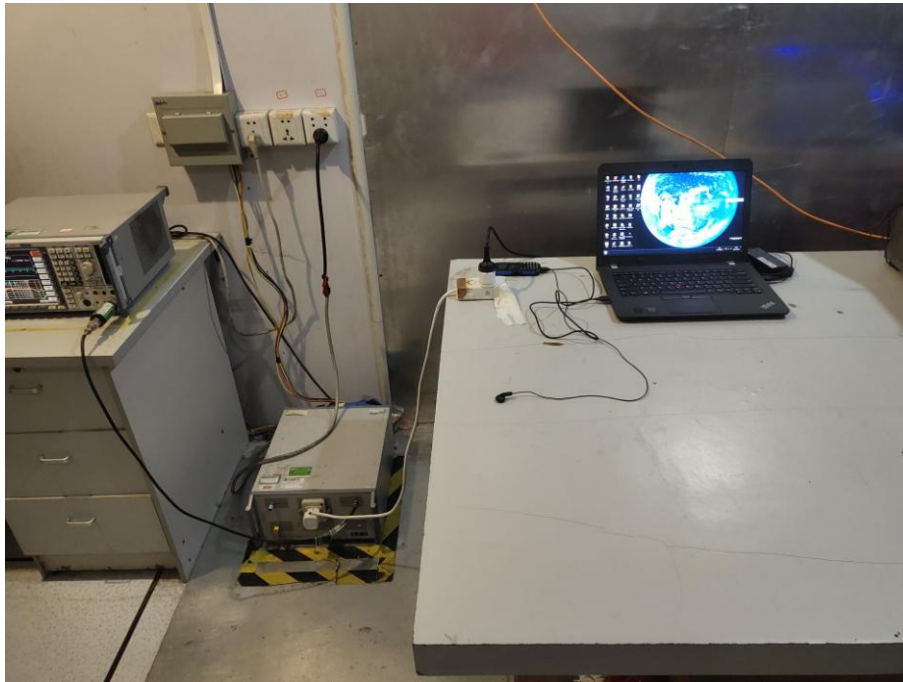

CONDUCTED EMISSION TEST

RADIATED EMISSION TEST (Frequency from 30MHz to 1GHz)

RADIATED EMISSION TEST
(Frequency above 1GHz)

BT Test setup photos

GSM Test setup photos

CONDUCTED EMISSION TEST

RADIATED EMISSION TEST
(Frequency from 30MHz to 1GHz)

RADIATED EMISSION TEST
(Frequency above 1GHz)