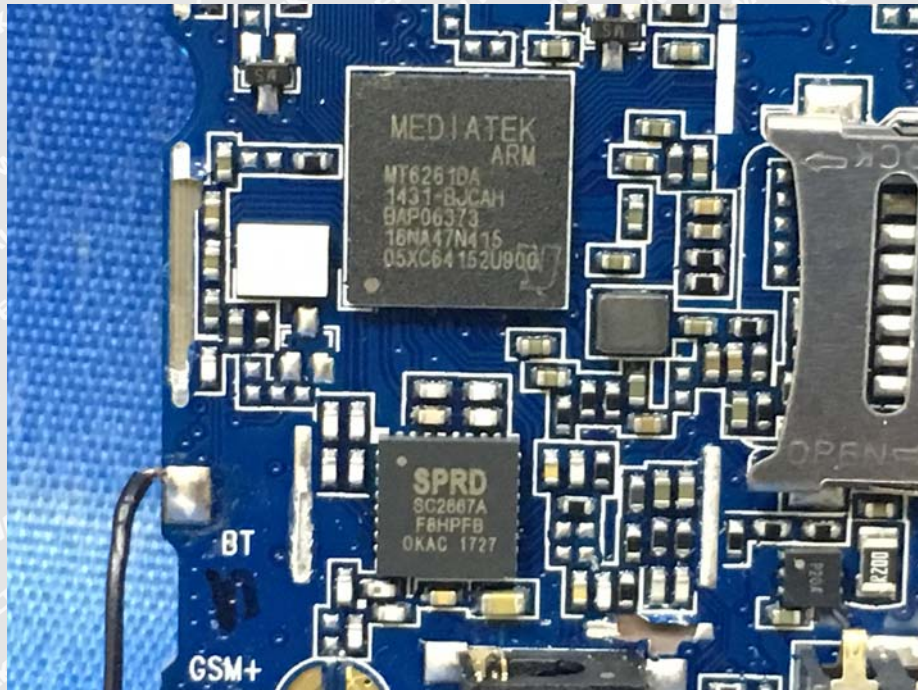

Photographs –Constructional Details

BT Setup photo Model MONACO,S1 FCC ID:2AEJAGOLS1MON

Photograph – Conducted Emission Test Setup

Test Site 1#

Photograph - Spurious Emissions Radiated Test Setup

Below 30MHz Test Site 2#

Appendix WTS18S11128072W_Photos

For 30MHz-1000MHz Test Site 2#

For Above 1GHz Test Site 1#

2G Setup photo Model MONACO,S1 FCC ID:2AEJAGOLS1MON

Photograph - Spurious Emissions Radiated Test Setup

Below 30MHz Test Site 2#

For 30MHz-1000MHz Test Site 2#

For Above 1GHz Test Site 1#

EUT – External View Model MONACO,S1 FCC ID:2AEJAGOLS1MON

EUT – Internal View Model MONACO,S1 FCC ID:2AEJAGOLS1MON

BT ANT.

Appendix WTS18S1128072W_Photos