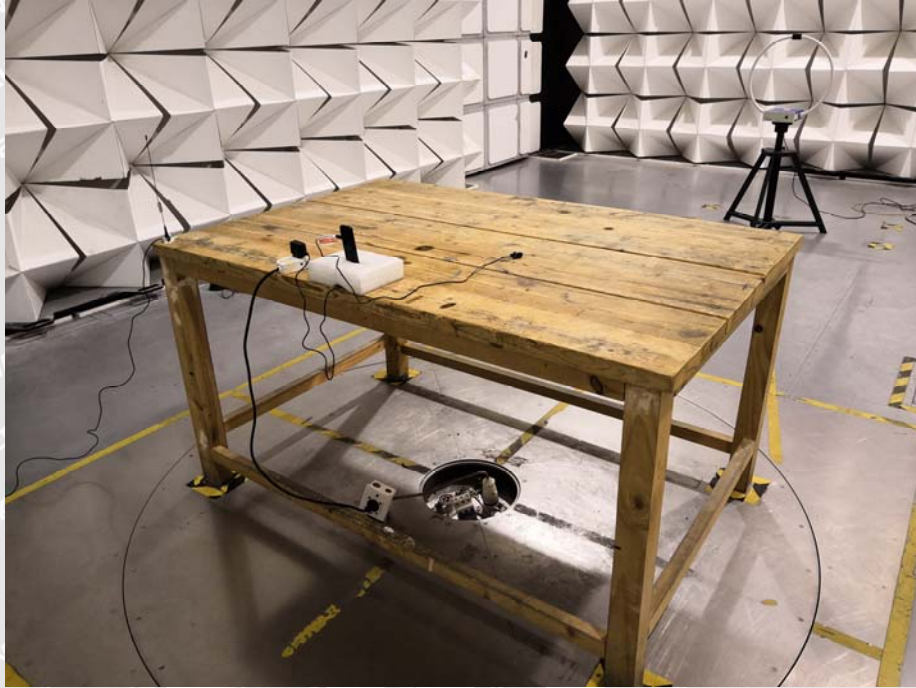

Photographs –Constructional Details

BT Setup photo Model MONACO,S1 FCC ID:2AEJAGOLS1MON

Photograph – Conducted Emission Test Setup

Test Site 1#

Photograph - Spurious Emissions Radiated Test Setup

Below 30MHz Test Site 2#

Appendix WTS18S11128072W_Photos

For 30MHz-1000MHz Test Site 2#

For Above 1GHz Test Site 1#

2G Setup photo Model MONACO,S1 FCC ID:2AEJAGOLS1MON

Photograph - Spurious Emissions Radiated Test Setup

Below 30MHz Test Site 2#

For 30MHz-1000MHz Test Site 2#

For Above 1GHz Test Site 1#

EUT – External View Model MONACO,S1 FCC ID:2AEJAGOLS1MON

EUT – Internal View Model MONACO,S1 FCC ID:2AEJAGOLS1MON

BT ANT.

Appendix WTS18S1128072W_Photos