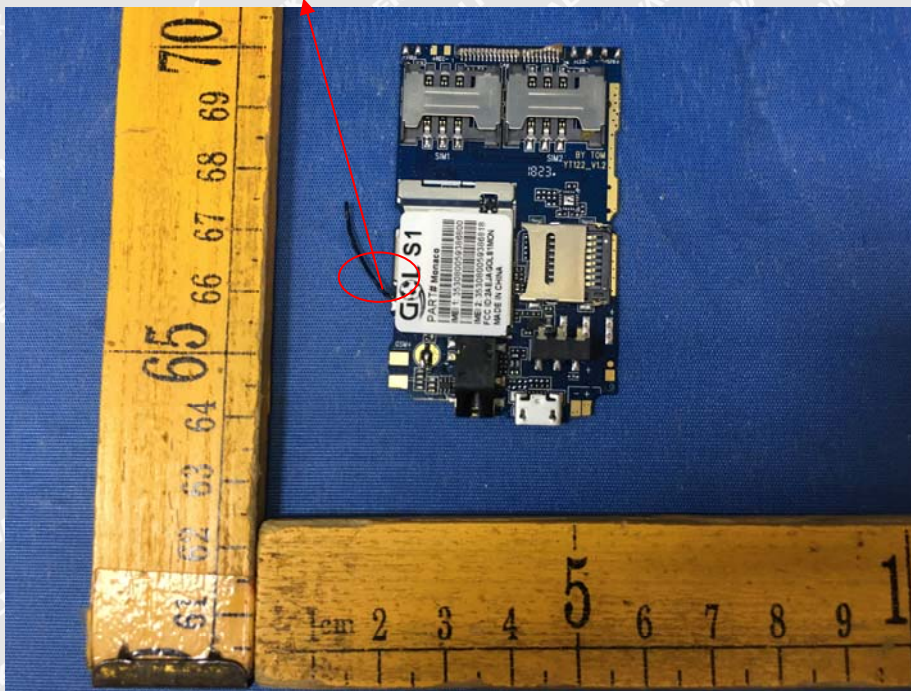

Appendix WTS18S11128072W_Photos

For 30MHz-1000MHz Test Site 2#

For Above 1GHz Test Site 1#

2G Setup photo Model MONACO,S1 FCC ID:2AEJAGOLS1MON

Photograph - Spurious Emissions Radiated Test Setup

Below 30MHz Test Site 2#

For 30MHz-1000MHz Test Site 2#

For Above 1GHz Test Site 1#

EUT – External View Model MONACO,S1 FCC ID:2AEJAGOLS1MON

EUT – Internal View Model MONACO,S1 FCC ID:2AEJAGOLS1MON

BT ANT.

Appendix WTS18S1128072W_Photos

====End====