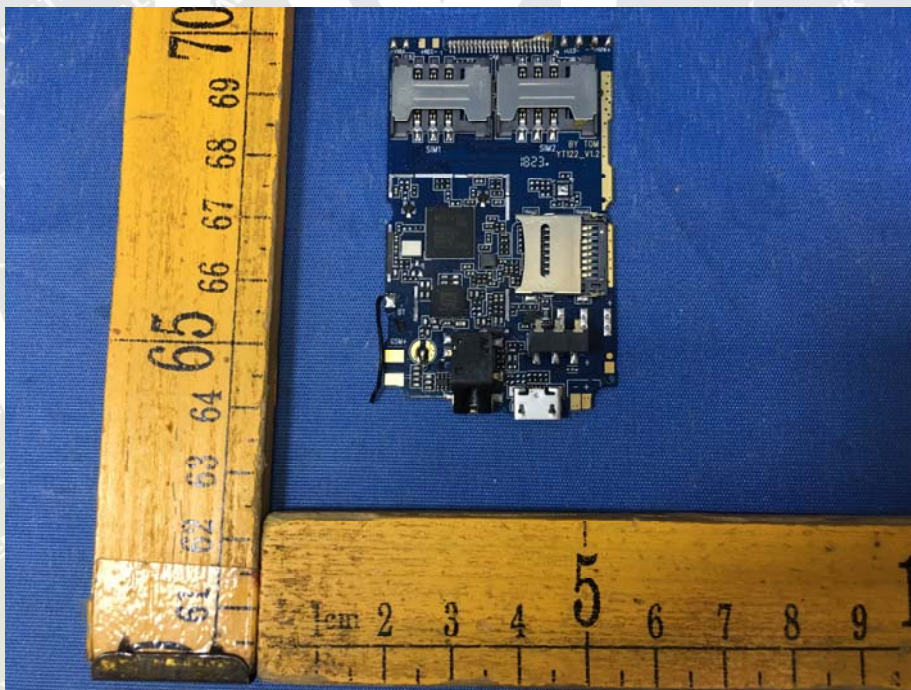

Appendix WTS18S11128072W_Photos

For 30MHz-1000MHz Test Site 2#

For Above 1GHz Test Site 1#

2G Setup photo Model MONACO,S1 FCC ID:2AEJAGOLS1MON

Photograph - Spurious Emissions Radiated Test Setup

Below 30MHz Test Site 2#

For 30MHz-1000MHz Test Site 2#

For Above 1GHz Test Site 1#

EUT – External View Model MONACO,S1 FCC ID:2AEJAGOLS1MON

EUT – Internal View Model MONACO,S1 FCC ID:2AEJAGOLS1MON

BT ANT.

Appendix WTS18S1128072W_Photos