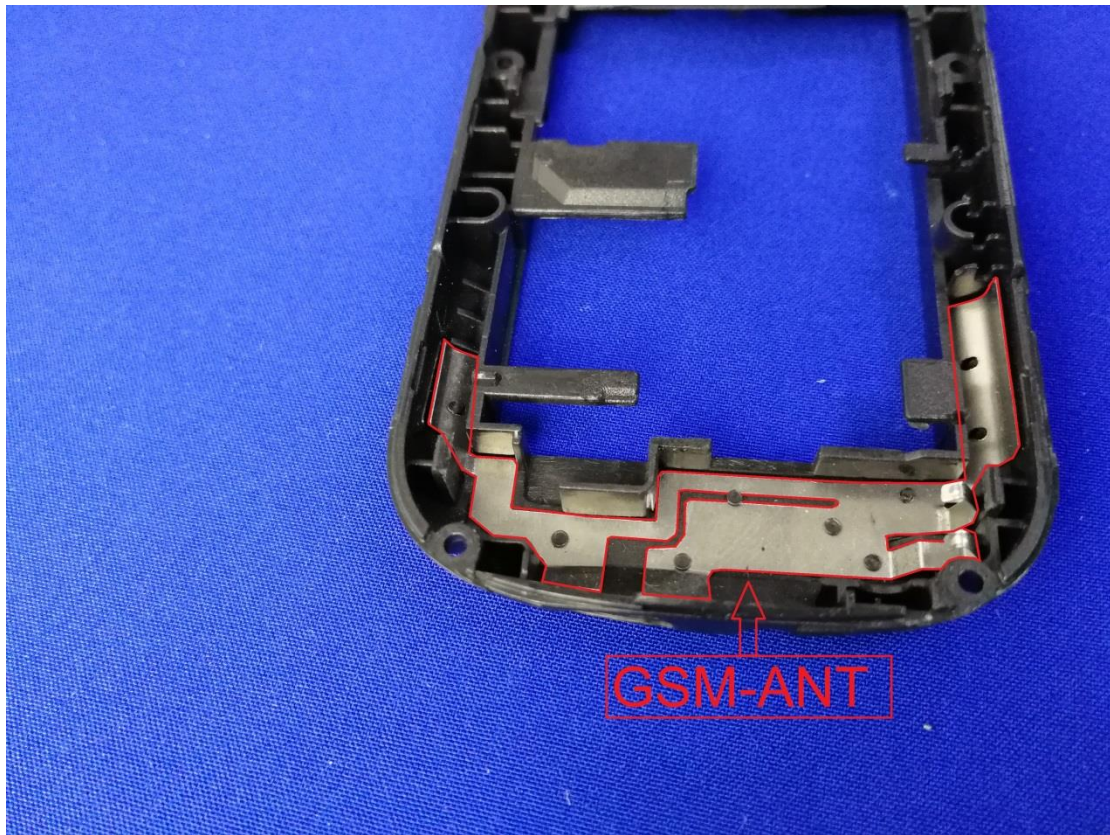

# EUT Photos (Model: S1 Madrid)

# SAR Test Setup Photos

## Body

Front side (10mm)

Back side(10mm)