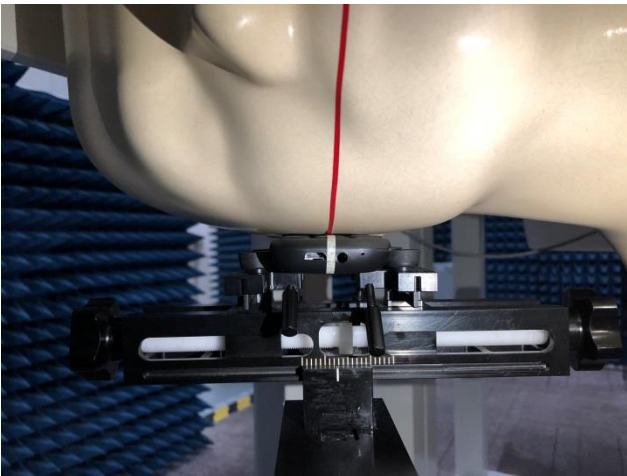

SAR Test Setup Photos

Head

Right Cheek