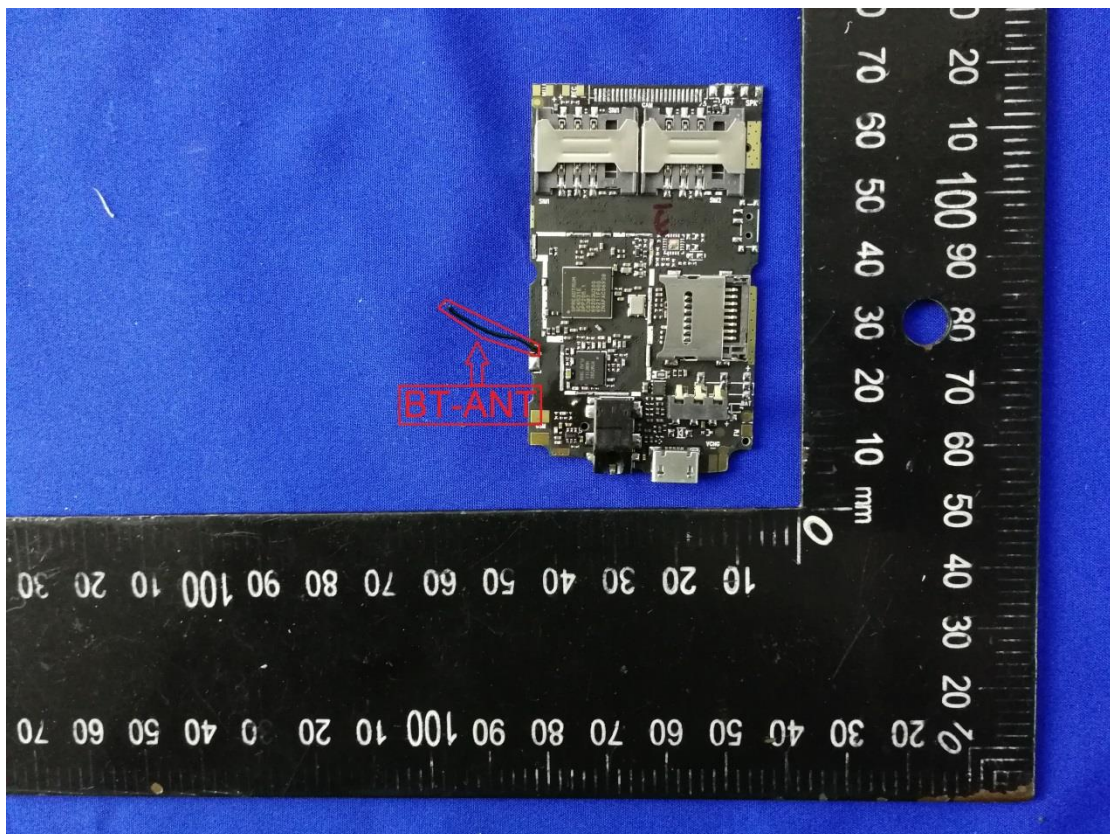

# EUT Photos (Model: S1 Madrid)

# SAR Test Setup Photos

## Body

Front side (10mm)

Back side(10mm)