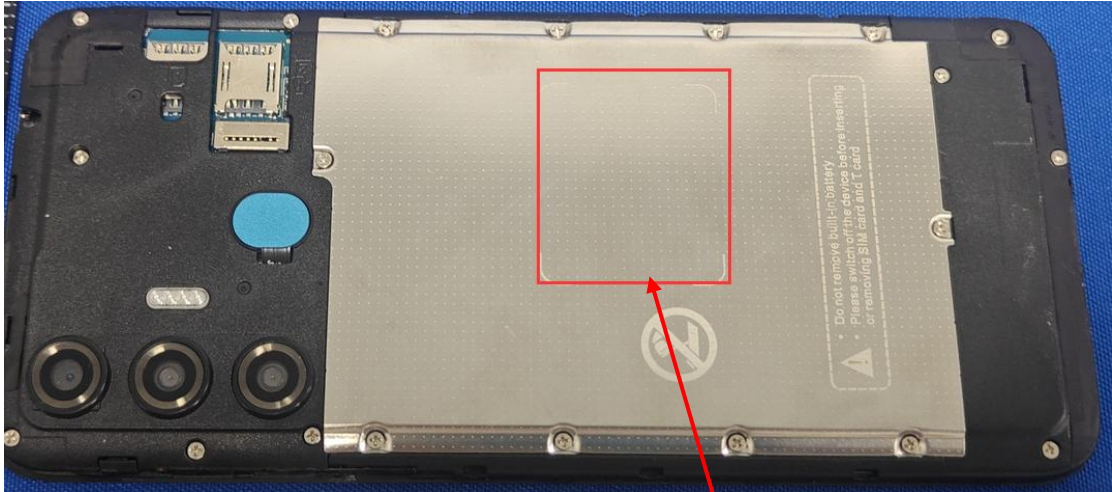

Label Artwork and Location

Model: X1 Plus

Label:

Size: L*W= 50*25mm

Location