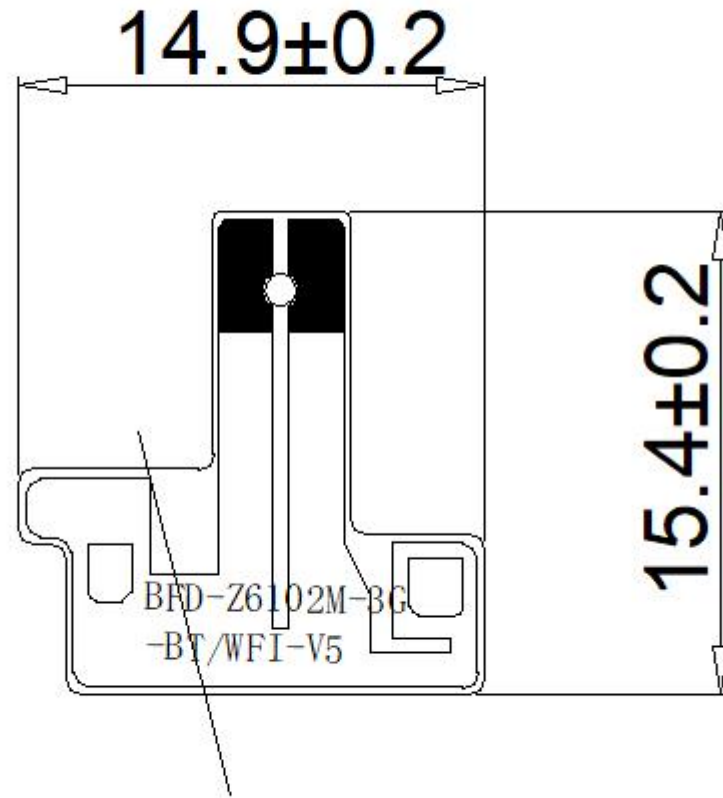

Antenna Dimensions (unit: mm)

WIFI +BT Antenna Gain

Frequency(MHZ)	Average Gain(dB)	Peak Gain(dBi)
2400	-4.56	0.64
2450	-4.52	0.21
2500	-4.92	0.14

WIFI +BT Antenna Radiation Pattern of 3D

2400MHz

2450MHz

2500MHz