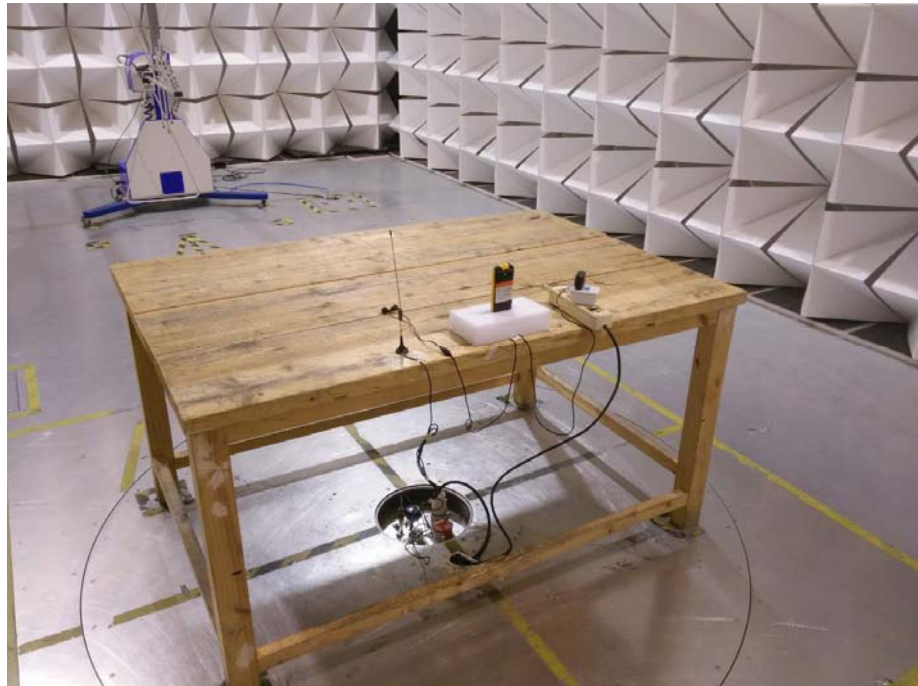

Appendix WTS17S0373860E_Photo

2G Setup photo Model X FCC ID: 2AEJANEWGOLX

Photograph - Spurious Emissions Radiated Test Setup

Below 30MHz Test Site 2#

For 30MHz-1000MHz Test Site 2#

Appendix WTS17S0373860E_Photo