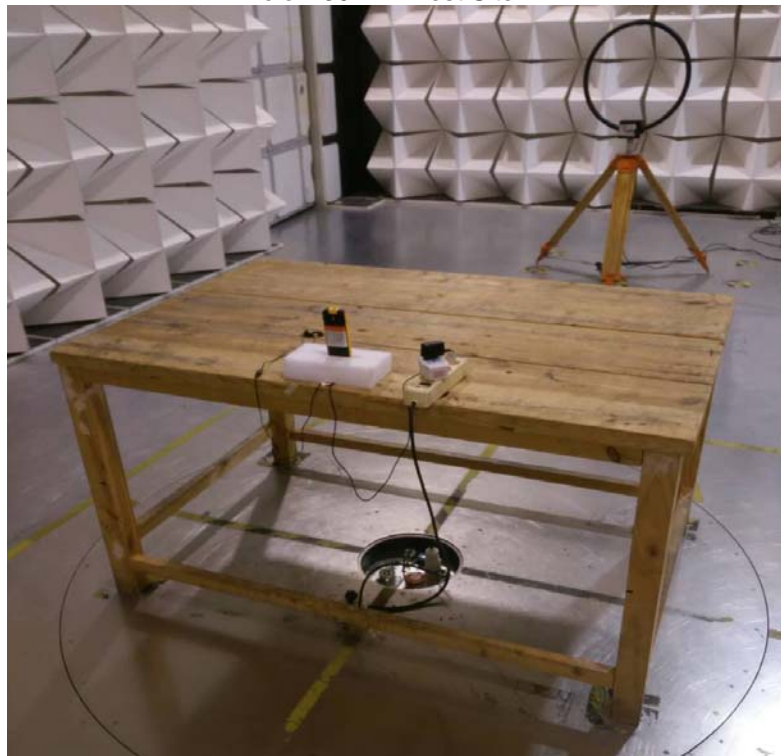

Appendix WTS17S0373860E_Photo

Photographs –Constructional Details

BT Setup photo Model X FCC ID: 2AEJANEWGOLX

Photograph – Conducted Emission Test Setup

Test Site 1#

Photograph - Spurious Emissions Radiated Test Setup

Below 30MHz Test Site 2#

Appendix WTS17S0373860E_Photo

For 30MHz-1000MHz Test Site 2#

For Above 1GHz Test Site 1#