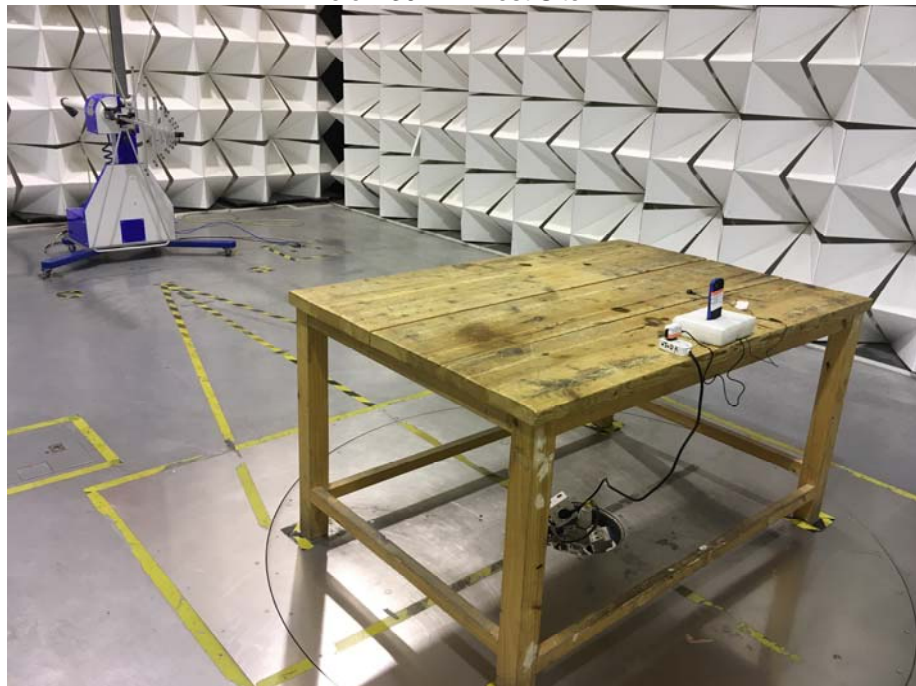

Photographs –Constructional Details

BT Setup photo Model MONACO,S1 FCC ID:2AEJAGOLS1MON

Photograph – Conducted Emission Test Setup

Test Site 1#

Photograph - Spurious Emissions Radiated Test Setup

Below 30MHz Test Site 2#