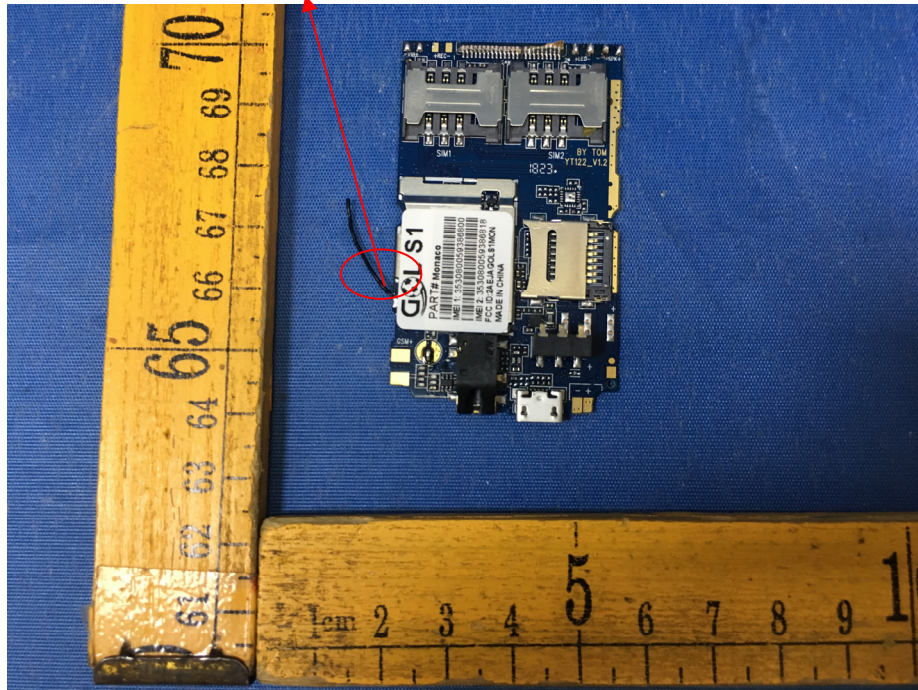

EUT – Internal View Model MONACO,S1 FCC ID:2AEJAGOLS1MON

Appendix WTS18S11128072W_Photos

BT ANT.

Appendix WTS18S11128072W_Photos

====End=====