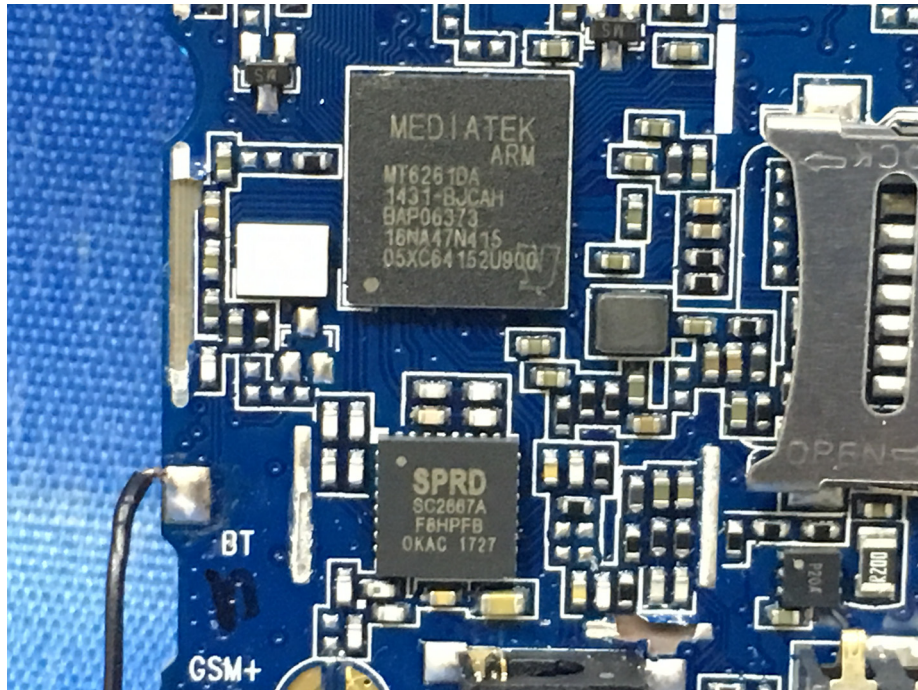

EUT – Internal View Model MONACO,S1 FCC ID:2AEJAGOLS1MON

Appendix WTS18S11128072W_Photos

BT ANT.

Appendix WTS18S11128072W_Photos

====End=====