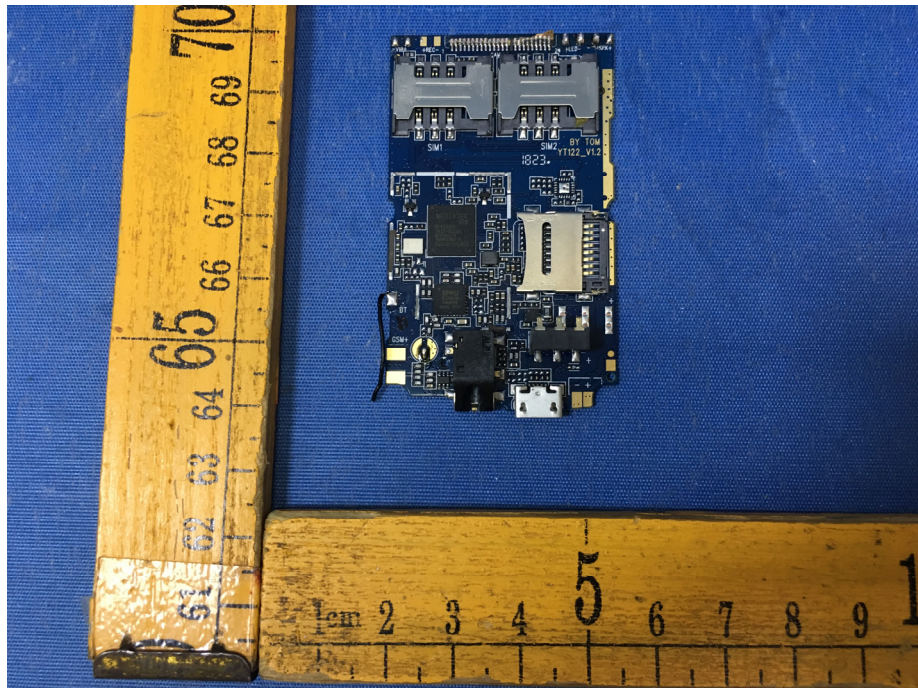

EUT – Internal View Model MONACO,S1 FCC ID:2AEJAGOLS1MON

Appendix WTS18S11128072W_Photos

BT ANT.

Appendix WTS18S11128072W_Photos

====End=====