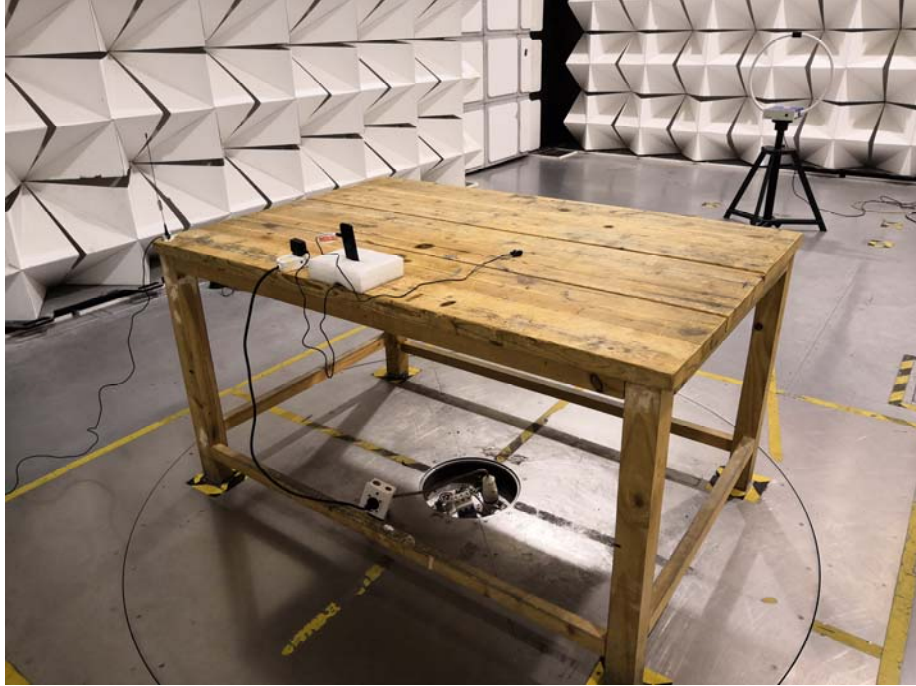

2G Setup photo Model MONACO,S1 FCC ID:2AEJAGOLS1MON

Photograph - Spurious Emissions Radiated Test Setup

Below 30MHz Test Site 2#

For 30MHz-1000MHz Test Site 2#

Appendix WTS18S11128072W_Photos

For Above 1GHz Test Site 1#