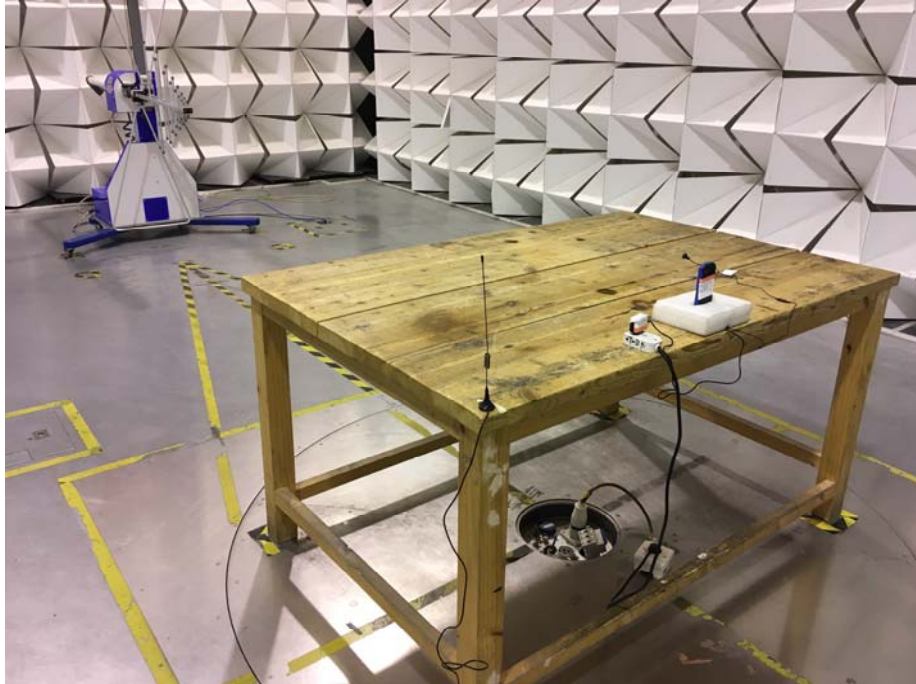

2G Setup photo Model MONACO,S1 FCC ID:2AEJAGOLS1MON

Photograph - Spurious Emissions Radiated Test Setup

Below 30MHz Test Site 2#

For 30MHz-1000MHz Test Site 2#

Appendix WTS18S11128072W_Photos

For Above 1GHz Test Site 1#