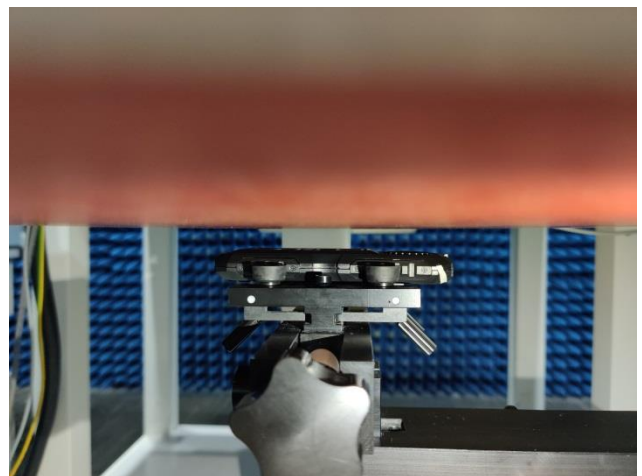

EUT Photos (Model: G1 Porto)

EUT Antenna Locations

SAR Test Setup Photos

Head

Right Cheek

Right Tilted

Left Cheek

Left Tilted

Body

Front side (10mm)

Back side(10mm)