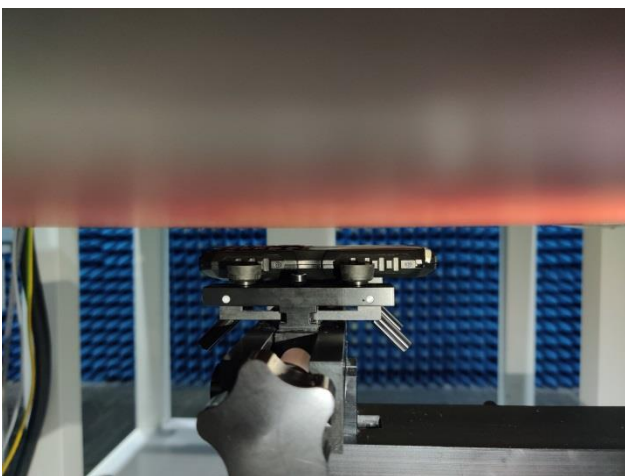

EUT Photos (Model: G1 Porto)

EUT Antenna Locations

SAR Test Setup Photos

Head

Right Cheek

Right Tilted

Left Cheek

Left Tilted

Body

Front side (10mm)

Back side(10mm)