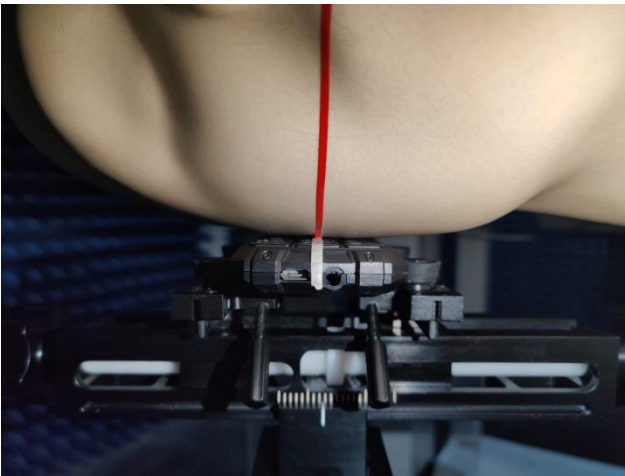

EUT Photos (Model: G1 Porto)

EUT Antenna Locations

SAR Test Setup Photos

Head

Right Cheek

Right Tilted

Left Cheek

Left Tilted

Body

Front side (10mm)

Back side(10mm)