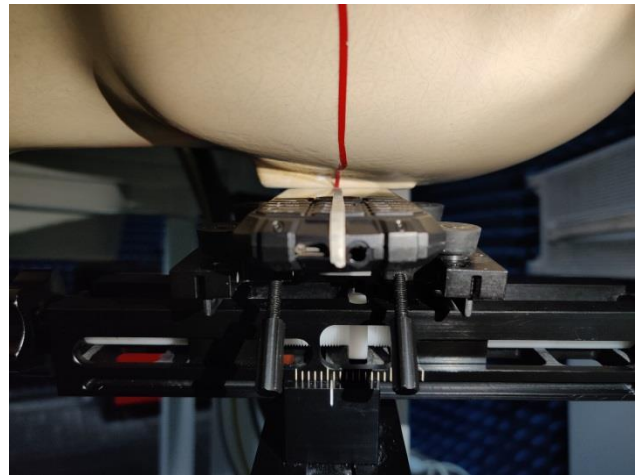

EUT Photos (Model: G1 Porto)

EUT Antenna Locations

SAR Test Setup Photos

Head

Right Cheek

Right Tilted

Left Cheek

Left Tilted

Body

Front side (10mm)

Back side(10mm)