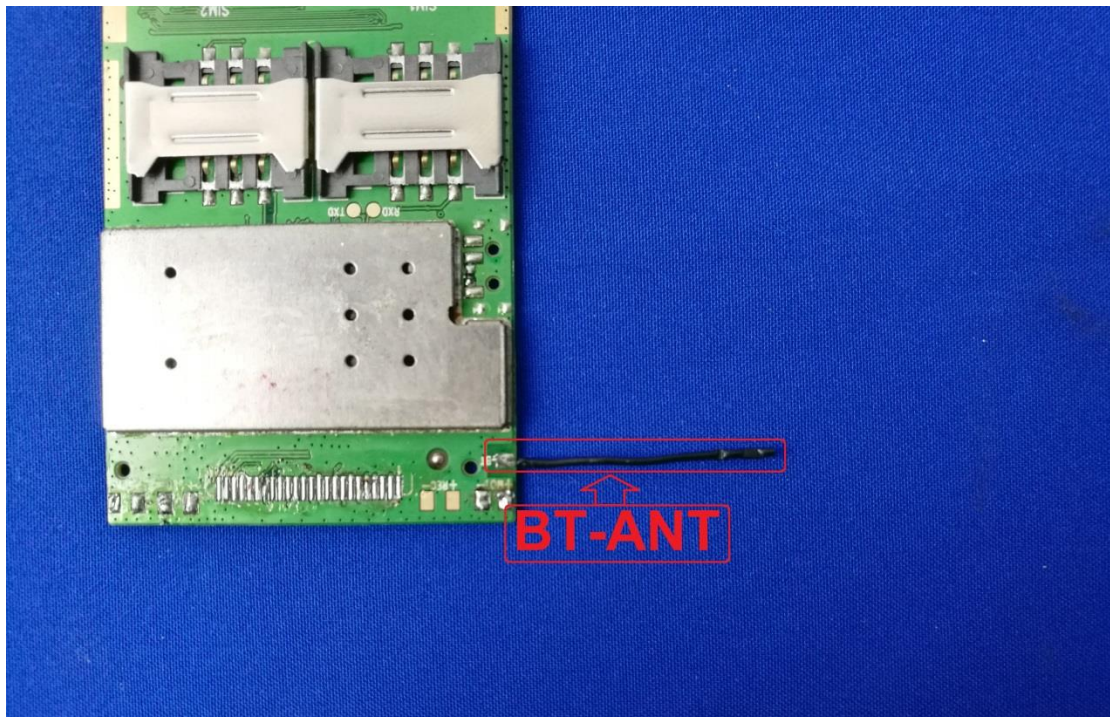

EUT Photos (Model: G1 Porto)

EUT Antenna Locations

SAR Test Setup Photos

Head

Right Cheek

Right Tilted

Left Cheek

Left Tilted

Body

Front side (10mm)

Back side(10mm)