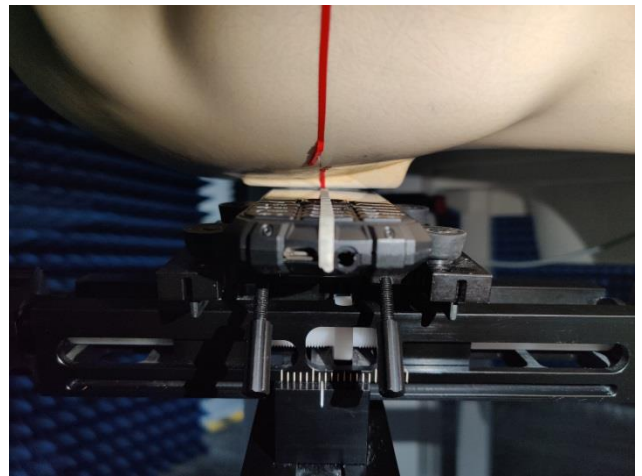

EUT Photos (Model: G1 Porto)

EUT Antenna Locations

SAR Test Setup Photos

Head

Right Cheek

Right Tilted

Left Cheek

Left Tilted

Body

Front side (10mm)

Back side(10mm)