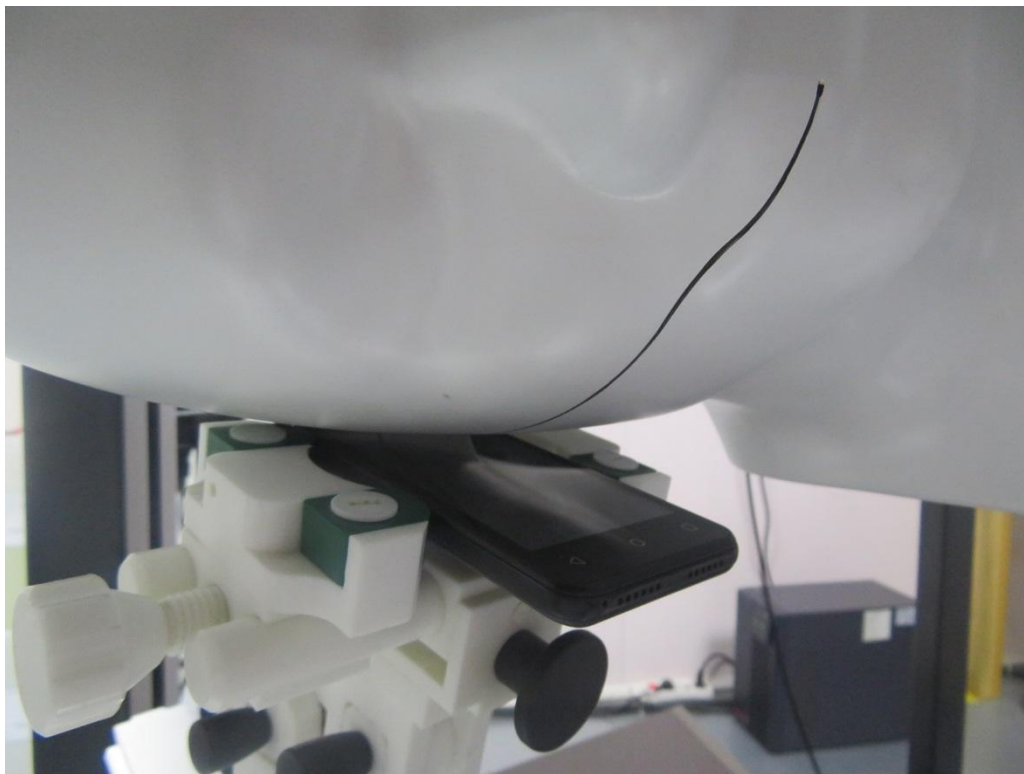

## Test Setup Photos for SAR Testing

Head Setup Photo(Left Cheek)

Head Setup Photo(Left Tilt)

**Head Setup Photo (Right Cheek)**

**Head Setup Photo(Right Tilt)**

**10mm body-worn Back Side Setup Photo(hotspot)**

**10mm body-worn Front Side Setup Photo(hotspot)**

**10mm body-worn Left Side Setup Photo(hotspot)**

**10mm body-worn Right Side Setup Photo (hotspot)**

**10mm body-worn Top Side Setup Photo (hotspot)**

**10mm body-worn Bottom Side Setup Photo (hotspot)**