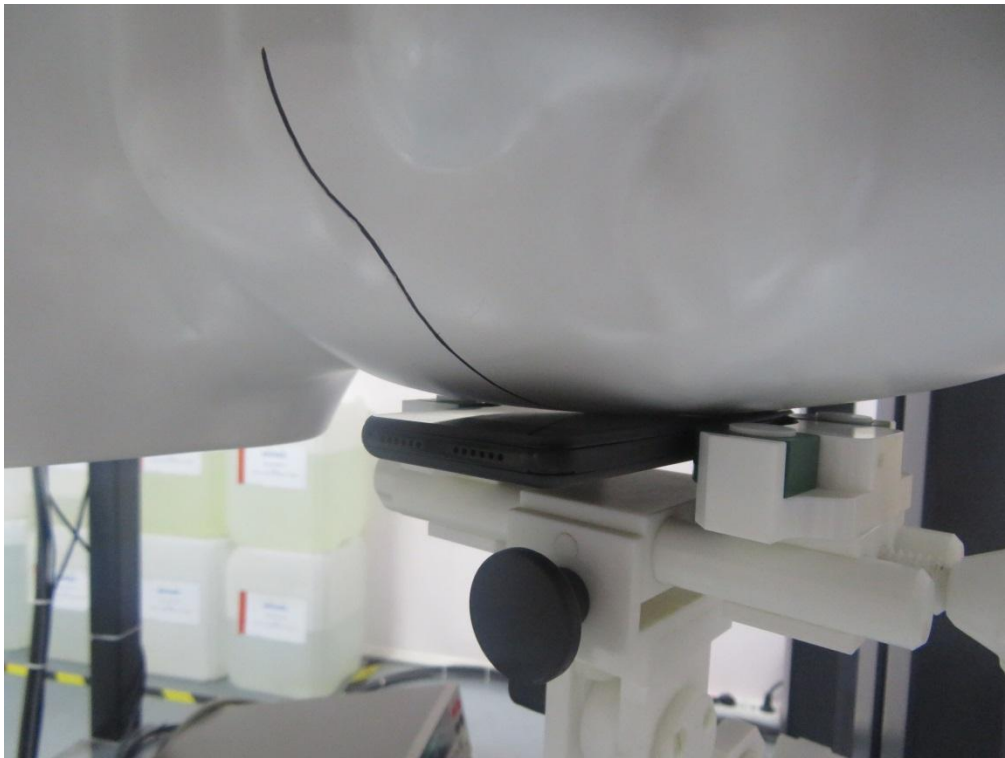

## Test Setup Photos for SAR Testing

Head Setup Photo(Left Cheek)

Head Setup Photo(Left Tilt)

**Head Setup Photo (Right Cheek)**

**Head Setup Photo(Right Tilt)**

**10mm body-worn Back Side Setup Photo(hotspot)**

**10mm body-worn Front Side Setup Photo(hotspot)**

**10mm body-worn Left Side Setup Photo(hotspot)**

**10mm body-worn Right Side Setup Photo (hotspot)**

**10mm body-worn Top Side Setup Photo (hotspot)**

**10mm body-worn Bottom Side Setup Photo (hotspot)**