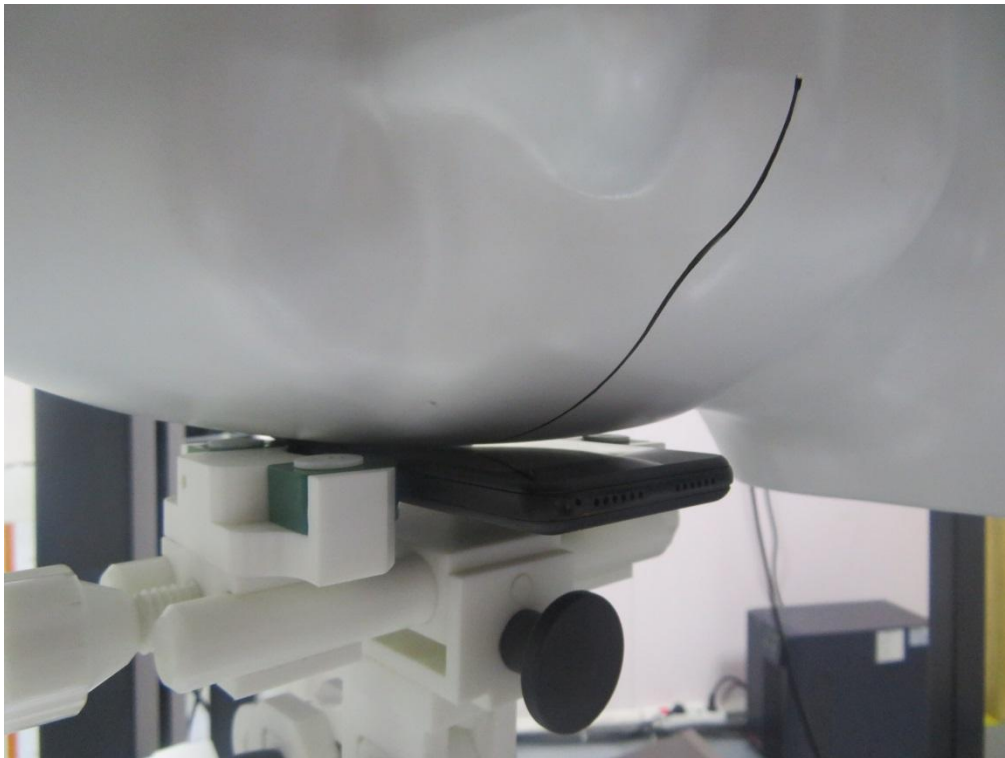

## Test Setup Photos for SAR Testing

Head Setup Photo(Left Cheek)

Head Setup Photo(Left Tilt)

**Head Setup Photo (Right Cheek)**

**Head Setup Photo(Right Tilt)**

**10mm body-worn Back Side Setup Photo(hotspot)**

**10mm body-worn Front Side Setup Photo(hotspot)**

**10mm body-worn Left Side Setup Photo(hotspot)**

**10mm body-worn Right Side Setup Photo (hotspot)**

**10mm body-worn Top Side Setup Photo (hotspot)**

**10mm body-worn Bottom Side Setup Photo (hotspot)**