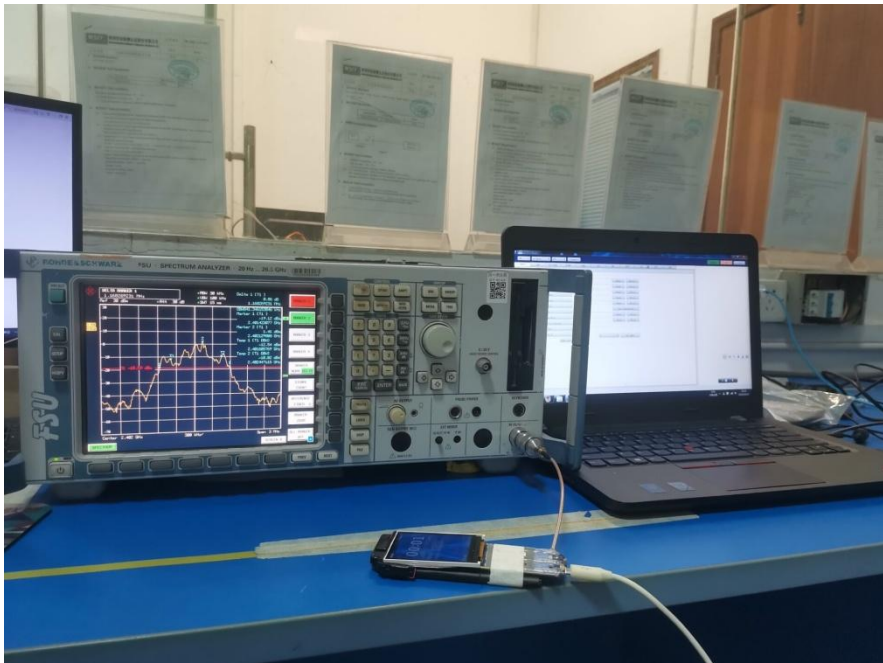

CONDUCTED EMISSION TEST

RADIATED EMISSION TEST
(Frequency from 30MHz to 1GHz)

RADIATED EMISSION TEST
(Frequency above 1GHz)

RF TEST

CONDUCTED EMISSION TEST

RADIATED EMISSION TEST
(Frequency from 30MHz to 1GHz)

RADIATED EMISSION TEST
(Frequency above 1GHz)