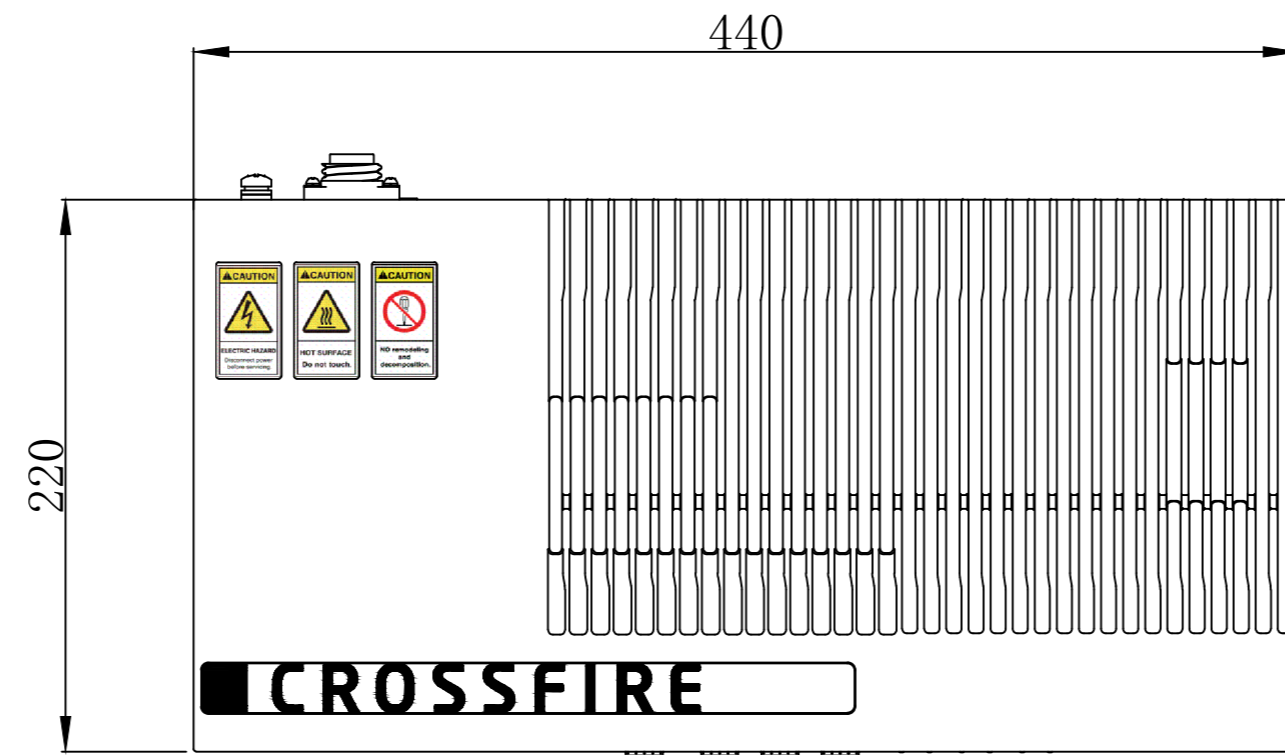

						AU	DWG NO.		
							REVISIONS	MASS	SCALE
DRAWN BY	Heng Gao								1:3
CHECKED									
APPROVED									
							SHEET: 1 OF 1		
							SUNWAVE COMMUNICATIONS Co., LTD.		

					EU	DWG NO.		
						REVISIONS	MASS	SCALE
								1:3
						SHEET: 1 OF 1		
					SUNWAVE COMMUNICATIONS Co., LTD.			

					<b>FCC Nameplate 1</b>	DWG NO.		
						REVISIONS	MASS	SCALE
DRAWN BY	Heng Gao							2:1
CHECKED								
APPROVED								
					SHEET:1 OF 1			
					SUNWAVE COMMUNICATIONS Co., LTD.			