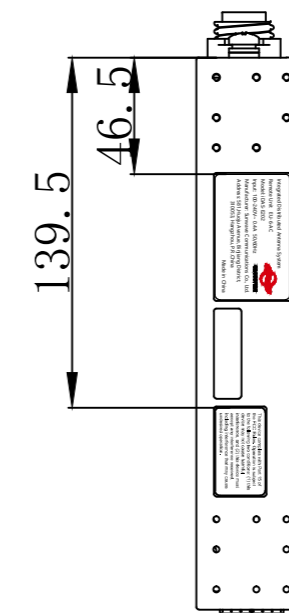

						AU	DWG NO.		
							REVISIONS	MASS	SCALE
DRAWN BY	Heng Gao								1:3
CHECKED									
APPROVED									
							SHEET: 1 OF 1		
							SUNWAVE COMMUNICATIONS Co., LTD.		

					EU	DWG NO.		
						REVISIONS	MASS	SCALE
								1:3
						SHEET: 1 OF 1		
					SUNWAVE COMMUNICATIONS Co., LTD.			

					<b>FCC Nameplate 1</b>	DWG NO.		
						REVISIONS	MASS	SCALE
DRAWN BY	Heng Gao							2:1
CHECKED								
APPROVED								
					SHEET:1 OF 1			
					SUNWAVE COMMUNICATIONS Co., LTD.			