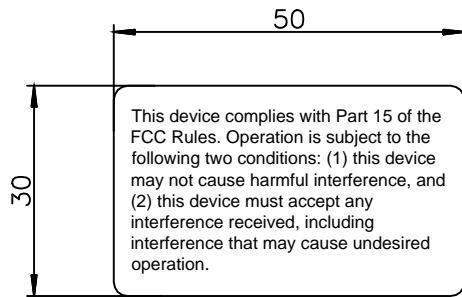

						AU	DWG NO.		
							REVISIONS	MASS	SCALE
DRAWN BY	Heng Gao								1:3
CHECKED									
APPROVED									
							SHEET: 1 OF 1		
							SUNWAVE COMMUNICATIONS Co., LTD.		

					EU	DWG NO.		
						REVISIONS	MASS	SCALE
								1:3
						SHEET: 1 OF 1		
					SUNWAVE COMMUNICATIONS Co., LTD.			

					<b>FCC Nameplate 1</b>	DWG NO.		
						REVISIONS	MASS	SCALE
DRAWN BY	Heng Gao							2:1
CHECKED								
APPROVED								
					SHEET:1 OF 1			
					SUNWAVE COMMUNICATIONS Co., LTD.			