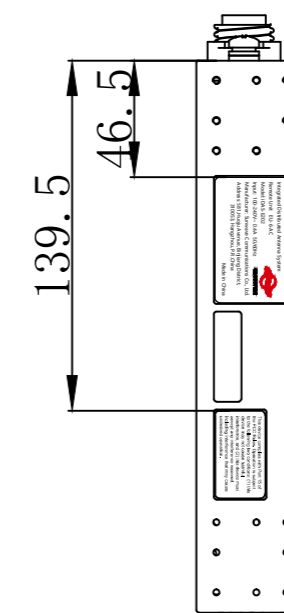

					AU	DWG NO.		
DRAWN BY	Heng Gao					REVISIONS	MASS	SCALE
CHECKED								1:3
APPROVED						SHEET: 1 OF 1		
					SUNWAVE COMMUNICATIONS Co., LTD.			

					EU	DWG NO.		
						REVISIONS	MASS	SCALE
								1:3
						SHEET: 1 OF 1		
					SUNWAVE COMMUNICATIONS Co., LTD.			

					<b>FCC Nameplate 1</b>	DWG NO.		
						REVISIONS	MASS	SCALE
DRAWN BY	Heng Gao							2:1
CHECKED								
APPROVED								
					SHEET:1 OF 1			
					SUNWAVE COMMUNICATIONS Co., LTD.			