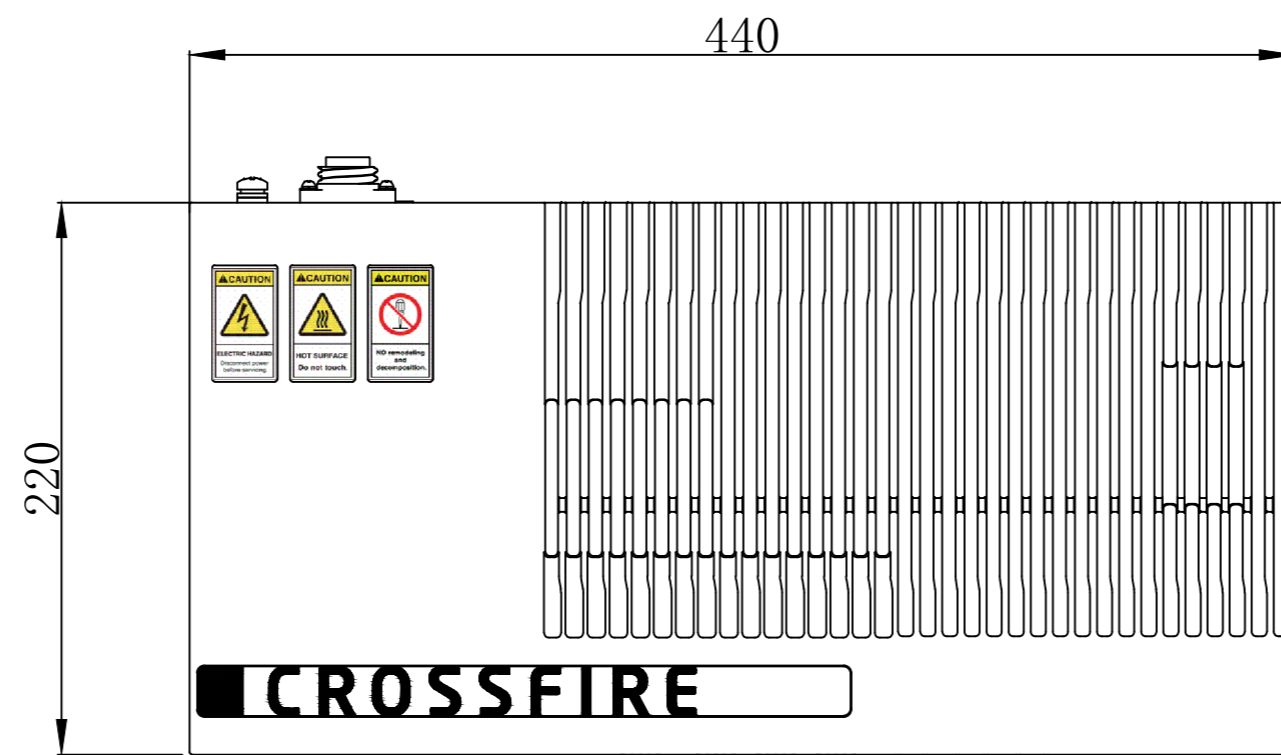

					AU	DWG NO.		
DRAWN BY	Heng Gao					REVISIONS	MASS	SCALE
CHECKED								1:3
APPROVED						SHEET: 1 OF 1		
					SUNWAVE COMMUNICATIONS Co., LTD.			

					EU	DWG NO.		
						REVISIONS	MASS	SCALE
								1:3
						SHEET: 1 OF 1		
					SUNWAVE COMMUNICATIONS Co., LTD.			

					<b>FCC Nameplate 1</b>	DWG NO.		
						REVISIONS	MASS	SCALE
DRAWN BY	Heng Gao							2:1
CHECKED								
APPROVED								
					SHEET:1 OF 1			
					SUNWAVE COMMUNICATIONS Co., LTD.			