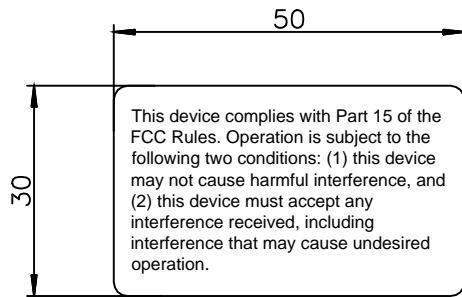

					AU	DWG NO.		
DRAWN BY	Heng Gao					REVISIONS	MASS	SCALE
CHECKED								1:3
APPROVED						SHEET: 1 OF 1		
					SUNWAVE COMMUNICATIONS Co., LTD.			

					EU	DWG NO.		
						REVISIONS	MASS	SCALE
								1:3
						SHEET: 1 OF 1		
					SUNWAVE COMMUNICATIONS Co., LTD.			

					<b>FCC Nameplate 1</b>	DWG NO.		
						REVISIONS	MASS	SCALE
DRAWN BY	Heng Gao							2:1
CHECKED								
APPROVED								
					SHEET:1 OF 1			
					SUNWAVE COMMUNICATIONS Co., LTD.			