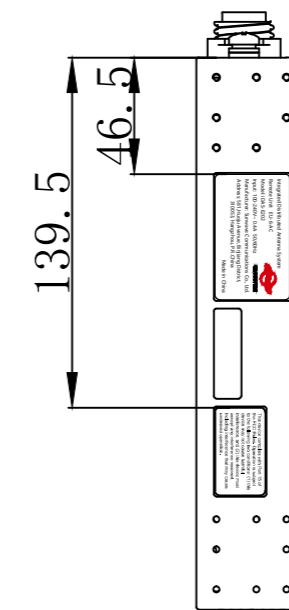

						AU	DWG NO.		
DRAWN BY	Heng Gao						REVISIONS	MASS	SCALE
CHECKED									1:3
APPROVED							SHEET: 1 OF 1		
						SUNWAVE COMMUNICATIONS Co., LTD.			

					EU	DWG NO.		
						REVISIONS	MASS	SCALE
DRAWN BY	Heng Gao							1:3
CHECKED								
APPROVED								
						SHEET: 1 OF 1		
						SUNWAVE COMMUNICATIONS Co., LTD.		

						DWG NO.		
						FCC Nameplate 1		
						REVISIONS	MASS	SCALE
DRAWN BY	Heng Gao							2:1
CHECKED								
APPROVED								
						SHEET:1 OF 1		
						SUNWAVE COMMUNICATIONS Co., LTD.		