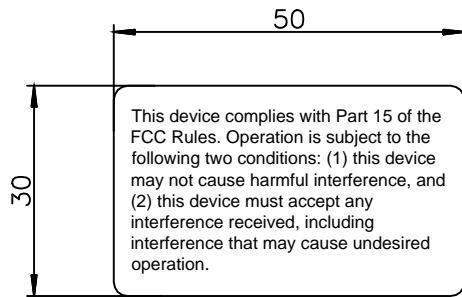

						AU	DWG NO.		
DRAWN BY	Heng Gao						REVISIONS	MASS	SCALE
CHECKED									1:3
APPROVED							SHEET: 1 OF 1		
						SUNWAVE COMMUNICATIONS Co., LTD.			

					EU	DWG NO.		
						REVISIONS	MASS	SCALE
DRAWN BY	Heng Gao							1:3
CHECKED								
APPROVED								
						SHEET: 1 OF 1		
						SUNWAVE COMMUNICATIONS Co., LTD.		

						DWG NO.		
						FCC Nameplate 1		
						REVISIONS	MASS	SCALE
DRAWN BY	Heng Gao							2:1
CHECKED								
APPROVED								
						SHEET:1 OF 1		
						SUNWAVE COMMUNICATIONS Co., LTD.		