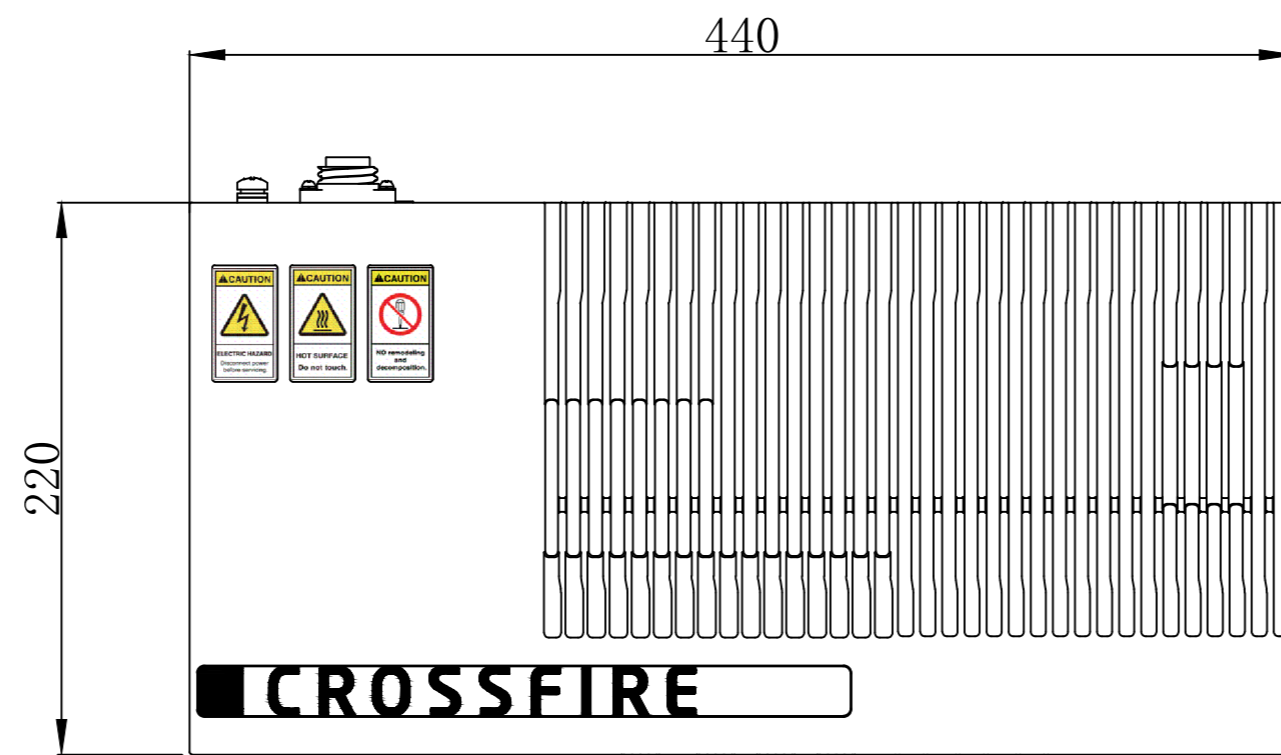

						AU	DWG NO.		
DRAWN BY	Heng Gao						REVISIONS	MASS	SCALE
CHECKED									1:3
APPROVED							SHEET: 1 OF 1		
						SUNWAVE COMMUNICATIONS Co., LTD.			

					EU	DWG NO.		
						REVISIONS	MASS	SCALE
DRAWN BY	Heng Gao							1:3
CHECKED								
APPROVED								
						SHEET: 1 OF 1		
						SUNWAVE COMMUNICATIONS Co., LTD.		

						DWG NO.		
						FCC Nameplate 1		
						REVISIONS	MASS	SCALE
DRAWN BY	Heng Gao							2:1
CHECKED								
APPROVED								
						SHEET:1 OF 1		
						SUNWAVE COMMUNICATIONS Co., LTD.		