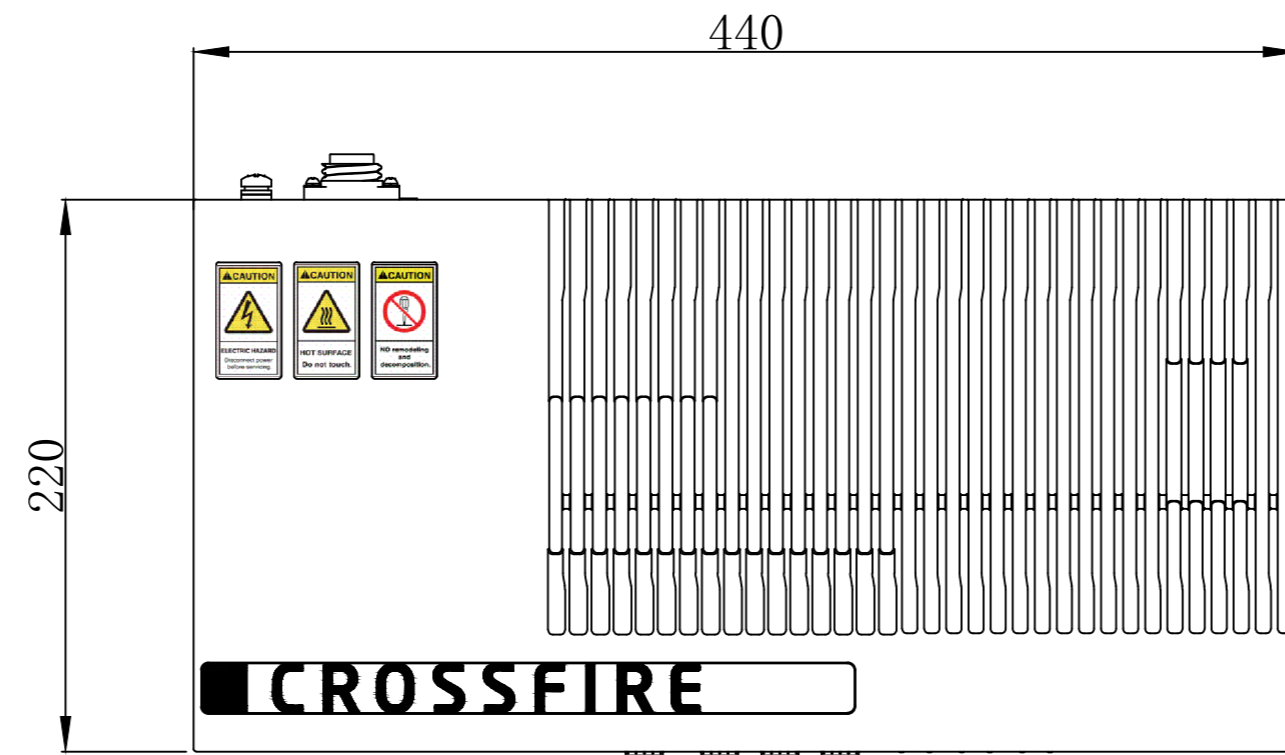

					AU	DWG NO.		
DRAWN BY	Heng Gao					REVISIONS	MASS	SCALE
CHECKED								1:3
APPROVED						SHEET: 1 OF 1		
					SUNWAVE COMMUNICATIONS Co., LTD.			

					EU	DWG NO.		
						REVISIONS	MASS	SCALE
DRAWN BY	Heng Gao							1:3
CHECKED								
APPROVED								
						SHEET: 1 OF 1		
						SUNWAVE COMMUNICATIONS Co., LTD.		

					FCC Nameplate 1	DWG NO.		
						REVISIONS	MASS	SCALE
DRAWN BY	Heng Gao							2:1
CHECKED								
APPROVED								
					SHEET:1 OF 1			
					SUNWAVE COMMUNICATIONS Co., LTD.			

						DWG NO.			
DRAWN BY		Heng Gao		FCC Nameplate 2		REVISIONS		MASS	SCALE
CHECKED									2:1
APPROVED									
						SHEET:1 OF 1			
						SUNWAVE COMMUNICATIONS Co., LTD.			