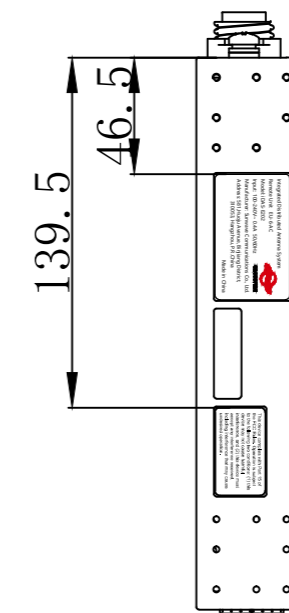

					AU	DWG NO.		
DRAWN BY	Heng Gao					REVISIONS	MASS	SCALE
CHECKED								1:3
APPROVED						SHEET: 1 OF 1		
					SUNWAVE COMMUNICATIONS Co., LTD.			

					EU	DWG NO.		
						REVISIONS	MASS	SCALE
DRAWN BY	Heng Gao							1:3
CHECKED								
APPROVED								
						SHEET: 1 OF 1		
						SUNWAVE COMMUNICATIONS Co., LTD.		

					FCC Nameplate 1	DWG NO.		
						REVISIONS	MASS	SCALE
DRAWN BY	Heng Gao							2:1
CHECKED								
APPROVED								
					SHEET:1 OF 1			
					SUNWAVE COMMUNICATIONS Co., LTD.			

						DWG NO.			
DRAWN BY		Heng Gao		FCC Nameplate 2		REVISIONS		MASS	SCALE
CHECKED									2:1
APPROVED									
						SHEET:1 OF 1			
						SUNWAVE COMMUNICATIONS Co., LTD.			