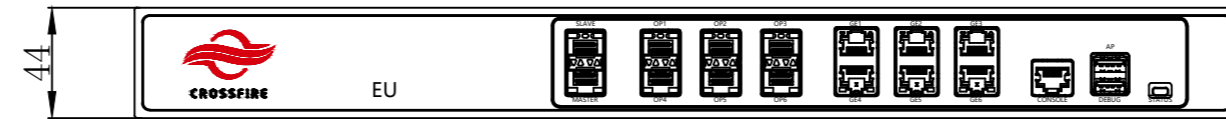

					AU	DWG NO.		
DRAWN BY	Heng Gao					REVISIONS	MASS	SCALE
CHECKED								1:3
APPROVED						SHEET: 1 OF 1		
					SUNWAVE COMMUNICATIONS Co., LTD.			

					EU	DWG NO.		
						REVISIONS	MASS	SCALE
DRAWN BY	Heng Gao							1:3
CHECKED								
APPROVED								
						SHEET: 1 OF 1		
						SUNWAVE COMMUNICATIONS Co., LTD.		