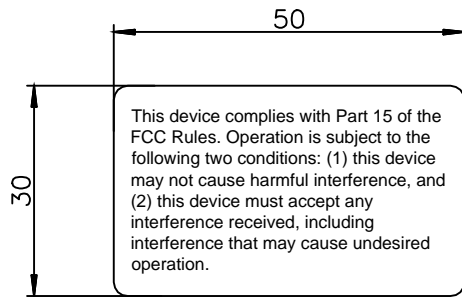

					AU	DWG NO.		
DRAWN BY	Heng Gao					REVISIONS	MASS	SCALE
CHECKED								1:3
APPROVED						SHEET: 1 OF 1		
					SUNWAVE COMMUNICATIONS Co., LTD.			

					EU	DWG NO.		
						REVISIONS	MASS	SCALE
DRAWN BY	Heng Gao							1:3
CHECKED								
APPROVED								
						SHEET: 1 OF 1		
						SUNWAVE COMMUNICATIONS Co., LTD.		

					FCC Nameplate 1	DWG NO.		
						REVISIONS	MASS	SCALE
DRAWN BY	Heng Gao							2:1
CHECKED								
APPROVED								
					SHEET:1 OF 1			
					SUNWAVE COMMUNICATIONS Co., LTD.			

						DWG NO.			
DRAWN BY		Heng Gao		FCC Nameplate 2		REVISIONS		MASS	SCALE
CHECKED									2:1
APPROVED									
						SHEET:1 OF 1			
						SUNWAVE COMMUNICATIONS Co., LTD.			