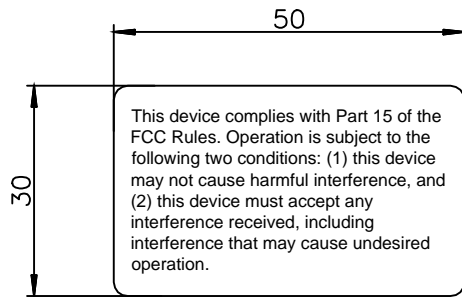

						AU	DWG NO.		
DRAWN BY	Heng Gao						REVISIONS	MASS	SCALE
CHECKED									1:3
APPROVED							SHEET: 1 OF 1		
						SUNWAVE COMMUNICATIONS Co., LTD.			

					EU	DWG NO.		
						REVISIONS	MASS	SCALE
								1:3
						SHEET: 1 OF 1		
					SUNWAVE COMMUNICATIONS Co., LTD.			

					FCC Nameplate 1	DWG NO.		
						REVISIONS	MASS	SCALE
DRAWN BY	Heng Gao							2:1
CHECKED								
APPROVED								
					SHEET:1 OF 1			
					SUNWAVE COMMUNICATIONS Co., LTD.			

						FCC Nameplate 2	DWG NO.		
							REVISIONS	MASS	SCALE
									2:1
							SHEET:1 OF 1		
							SUNWAVE COMMUNICATIONS Co., LTD.		
DRAWN BY	Heng Gao								
CHECKED									
APPROVED									