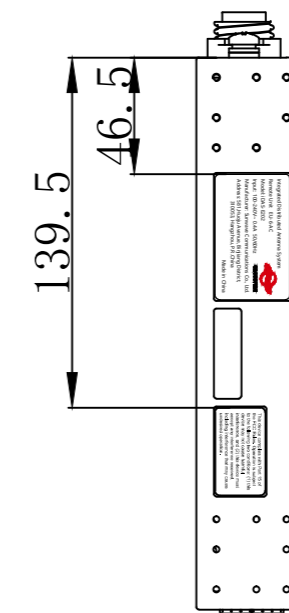

						AU	DWG NO.		
DRAWN BY	Heng Gao						REVISIONS	MASS	SCALE
CHECKED									1:3
APPROVED							SHEET: 1 OF 1		
						SUNWAVE COMMUNICATIONS Co., LTD.			

					EU	DWG NO.		
						REVISIONS	MASS	SCALE
								1:3
						SHEET: 1 OF 1		
					SUNWAVE COMMUNICATIONS Co., LTD.			

					FCC Nameplate 1	DWG NO.		
						REVISIONS	MASS	SCALE
DRAWN BY	Heng Gao							2:1
CHECKED								
APPROVED								
					SHEET:1 OF 1			
					SUNWAVE COMMUNICATIONS Co., LTD.			

						FCC Nameplate 2	DWG NO.		
							REVISIONS	MASS	SCALE
									2:1
							SHEET:1 OF 1		
							SUNWAVE COMMUNICATIONS Co., LTD.		
DRAWN BY	Heng Gao								
CHECKED									
APPROVED									