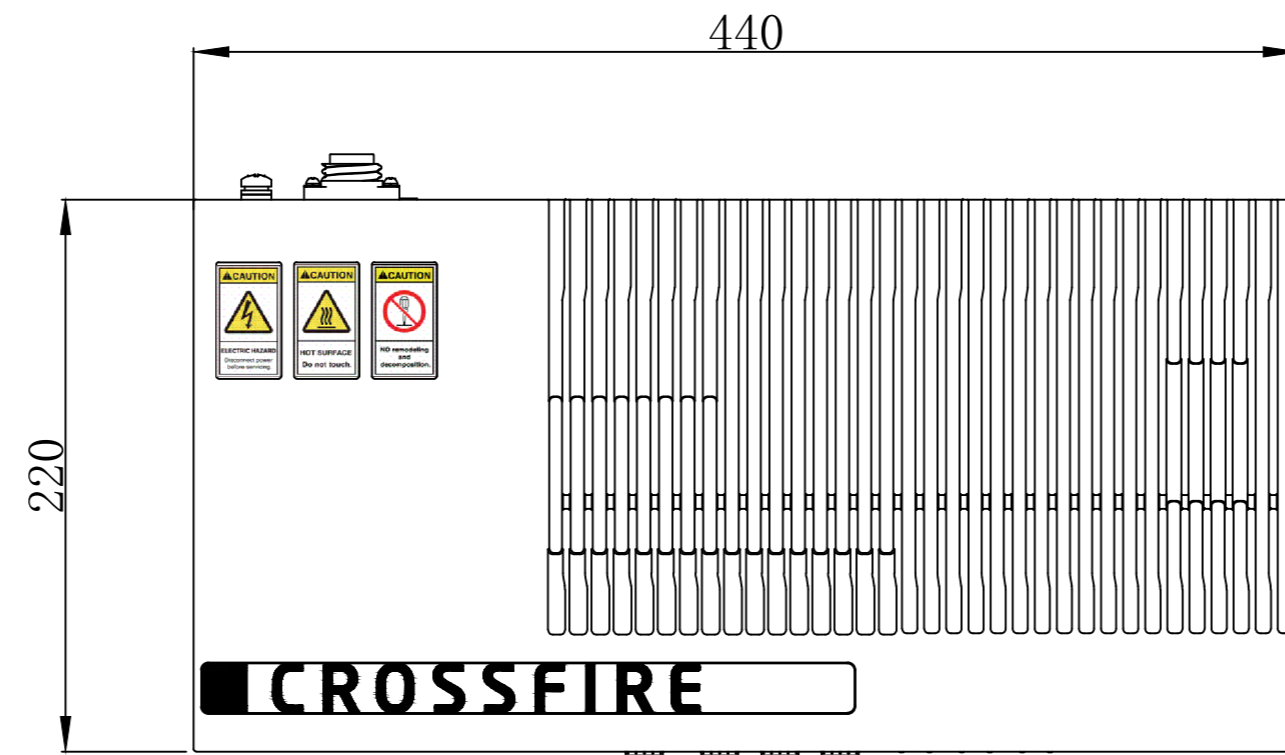

						AU	DWG NO.		
DRAWN BY	Heng Gao						REVISIONS	MASS	SCALE
CHECKED									1:3
APPROVED							SHEET: 1 OF 1		
						SUNWAVE COMMUNICATIONS Co., LTD.			

					EU	DWG NO.		
						REVISIONS	MASS	SCALE
								1:3
						SHEET: 1 OF 1		
					SUNWAVE COMMUNICATIONS Co., LTD.			

					FCC Nameplate 1	DWG NO.		
						REVISIONS	MASS	SCALE
DRAWN BY	Heng Gao							2:1
CHECKED								
APPROVED								
					SHEET:1 OF 1			
					SUNWAVE COMMUNICATIONS Co., LTD.			

						FCC Nameplate 2	DWG NO.		
							REVISIONS	MASS	SCALE
									2:1
							SHEET:1 OF 1		
							SUNWAVE COMMUNICATIONS Co., LTD.		
DRAWN BY	Heng Gao								
CHECKED									
APPROVED									