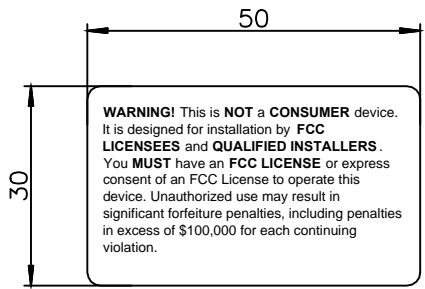

						AU	DWG NO.		
DRAWN BY	Heng Gao						REVISIONS	MASS	SCALE
CHECKED									1:3
APPROVED							SHEET: 1 OF 1		
						SUNWAVE COMMUNICATIONS Co., LTD.			

					EU	DWG NO.		
						REVISIONS	MASS	SCALE
								1:3
						SHEET: 1 OF 1		
					SUNWAVE COMMUNICATIONS Co., LTD.			

					FCC Nameplate 1	DWG NO.		
						REVISIONS	MASS	SCALE
DRAWN BY	Heng Gao							2:1
CHECKED								
APPROVED								
					SHEET:1 OF 1			
					SUNWAVE COMMUNICATIONS Co., LTD.			

						FCC Nameplate 2	DWG NO.		
							REVISIONS	MASS	SCALE
									2:1
							SHEET:1 OF 1		
							SUNWAVE COMMUNICATIONS Co., LTD.		
DRAWN BY	Heng Gao								
CHECKED									
APPROVED									