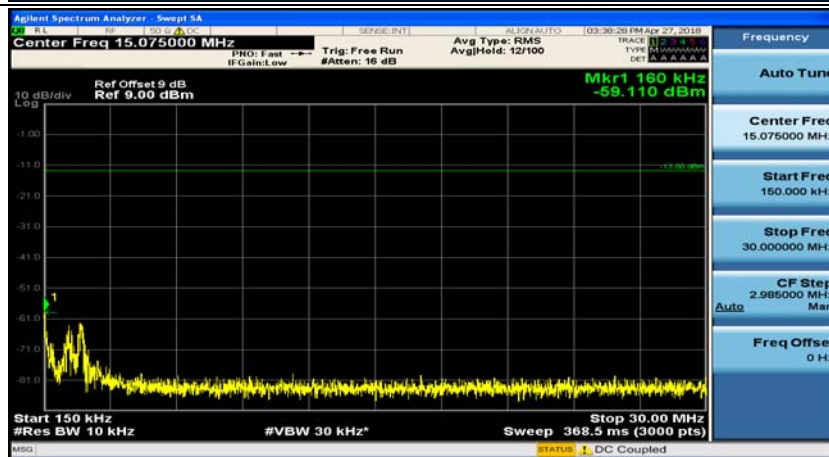

(Channel Bandwidth: 1.4 MHz)_HCH_QPSK_1RB#3

(Channel Bandwidth: 1.4 MHz)_LCH_16QAM_1RB#0

(Channel Bandwidth: 1.4 MHz)_LCH_16QAM_1RB#3

(Channel Bandwidth: 1.4 MHz)_MCH_16QAM_1RB#0

(Channel Bandwidth: 1.4 MHz)_MCH_16QAM_1RB#3