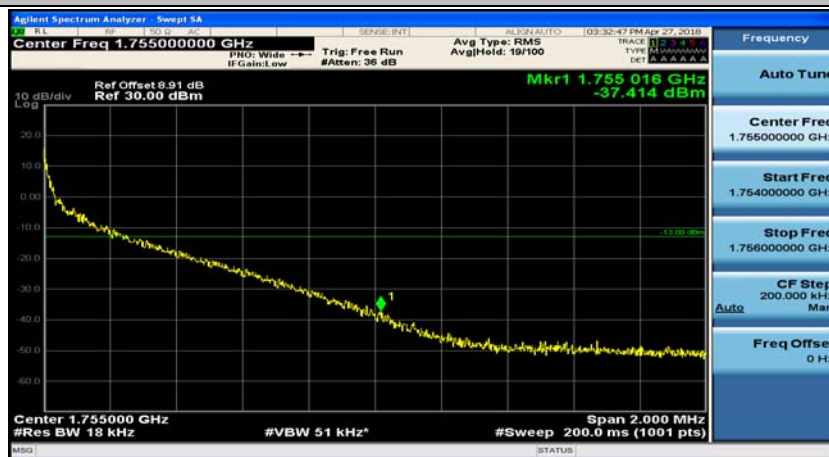

(Channel Bandwidth:20 MHz)_HCH_QPSK_1RB#99