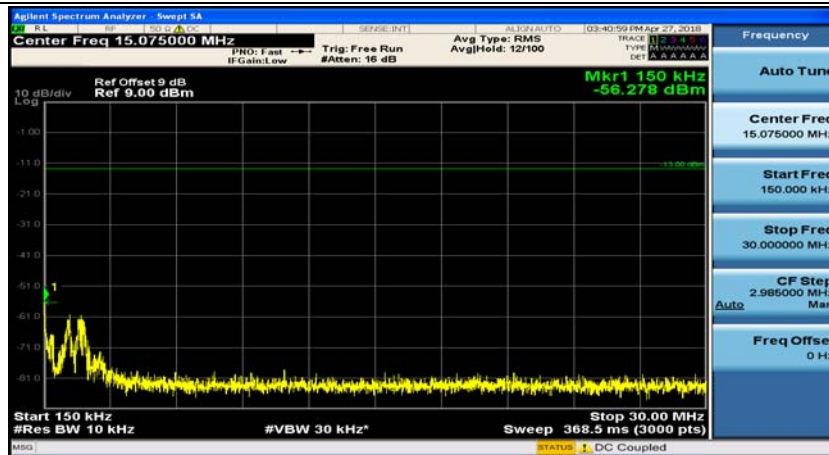

(Channel Bandwidth: 1.4 MHz)_HCH_16QAM_1RB#0

(Channel Bandwidth: 1.4 MHz)_HCH_16QAM_1RB#3