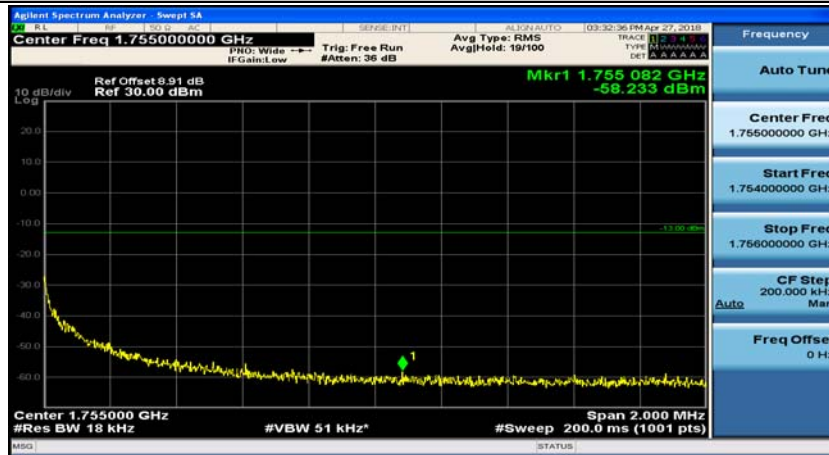

(Channel Bandwidth:20 MHz)_LCH_QPSK_50RB#0

(Channel Bandwidth:20 MHz)_LCH_QPSK_50RB#25

(Channel Bandwidth:20 MHz)_LCH_QPSK_50RB#50

(Channel Bandwidth:20 MHz)_LCH_QPSK_100RB#0

(Channel Bandwidth:20 MHz)_HCH_QPSK_1RB#0