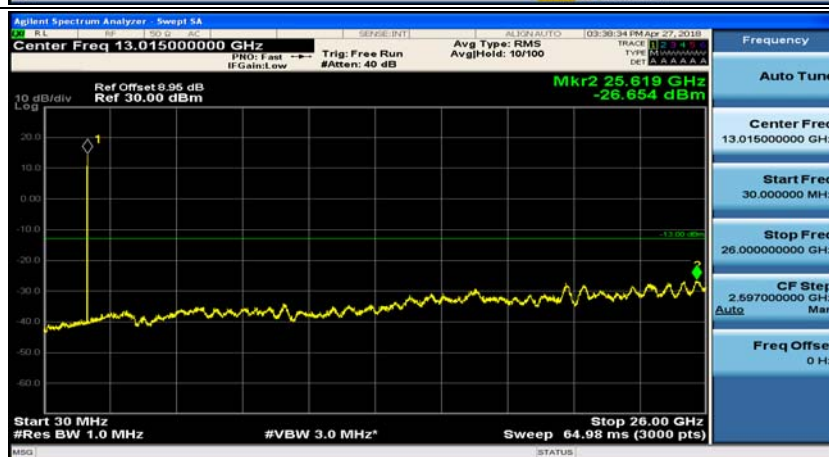

(Channel Bandwidth: 1.4 MHz)_HCH_QPSK_1RB#3

(Channel Bandwidth: 1.4 MHz)_LCH_16QAM_1RB#0

(Channel Bandwidth: 1.4 MHz)_LCH_16QAM_1RB#3

(Channel Bandwidth: 1.4 MHz)_MCH_16QAM_1RB#0

(Channel Bandwidth: 1.4 MHz)_MCH_16QAM_1RB#3