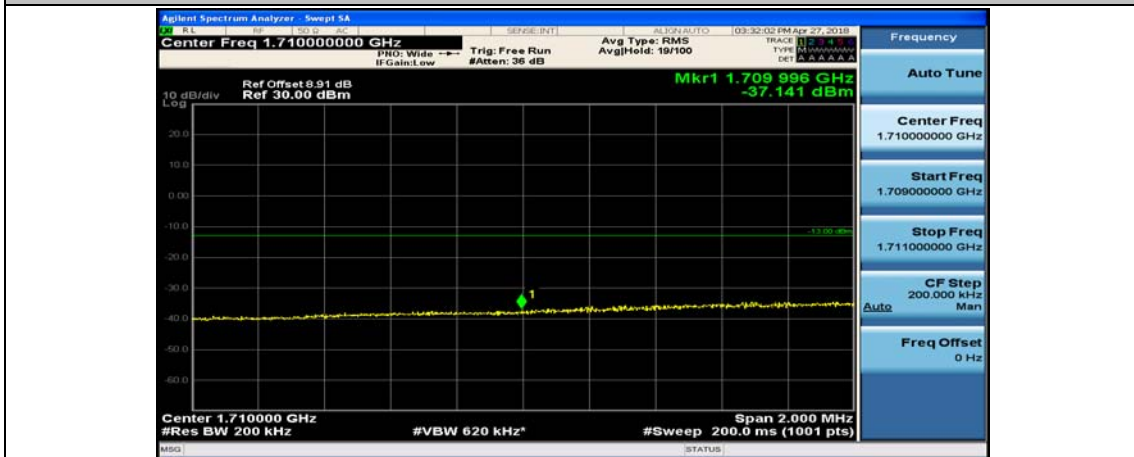

(Channel Bandwidth:20 MHz)_LCH_16QAM_50RB#25