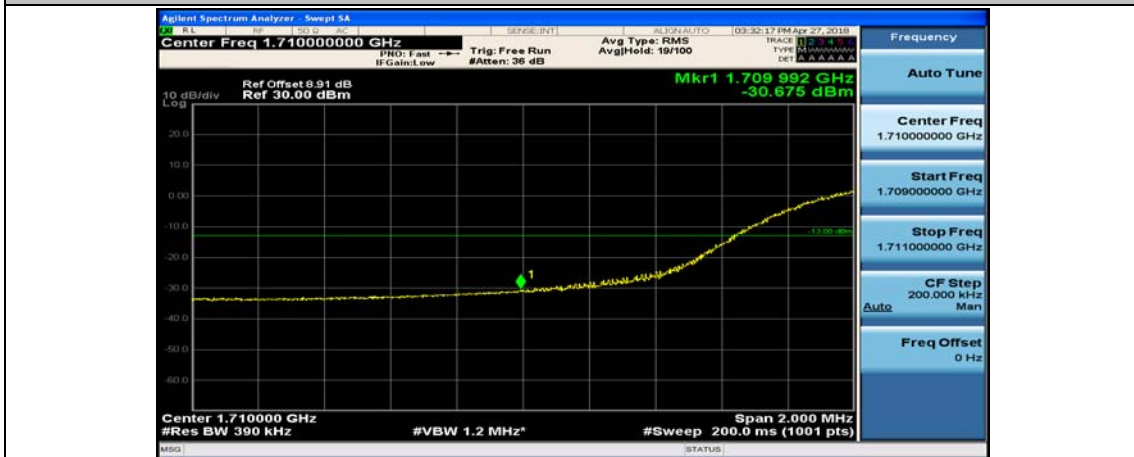

(Channel Bandwidth:20 MHz)_LCH_QPSK_50RB#0

(Channel Bandwidth:20 MHz)_LCH_QPSK_50RB#25

(Channel Bandwidth:20 MHz)_LCH_QPSK_50RB#50

(Channel Bandwidth:20 MHz)_LCH_QPSK_100RB#0

(Channel Bandwidth:20 MHz)_HCH_QPSK_1RB#0