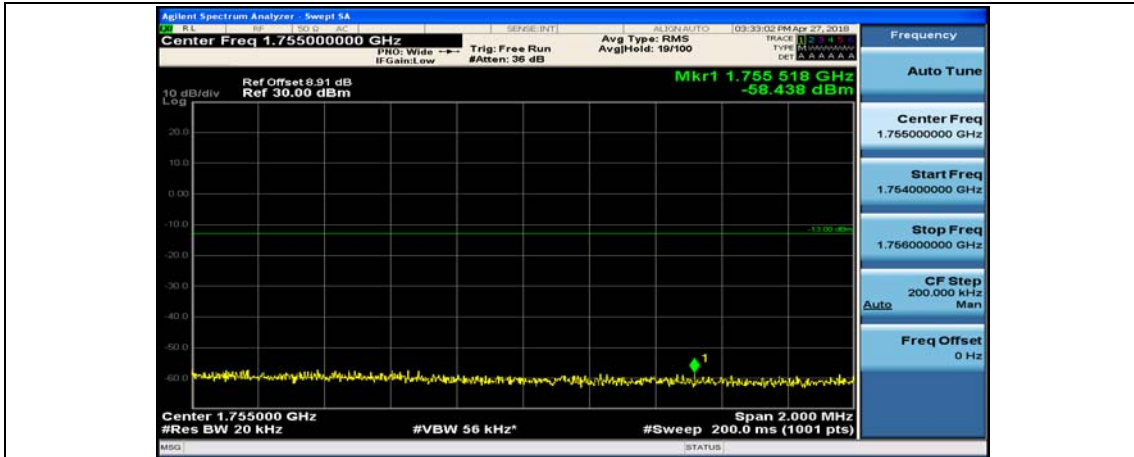

(Channel Bandwidth:20 MHz)_LCH_16QAM_50RB#25

(Channel Bandwidth:20 MHz)_LCH_16QAM_50RB#50

(Channel Bandwidth:20 MHz)_LCH_16QAM_100RB#0

(Channel Bandwidth:20 MHz)_HCH_16QAM_1RB#0

(Channel Bandwidth:20 MHz)_HCH_16QAM_1RB#49