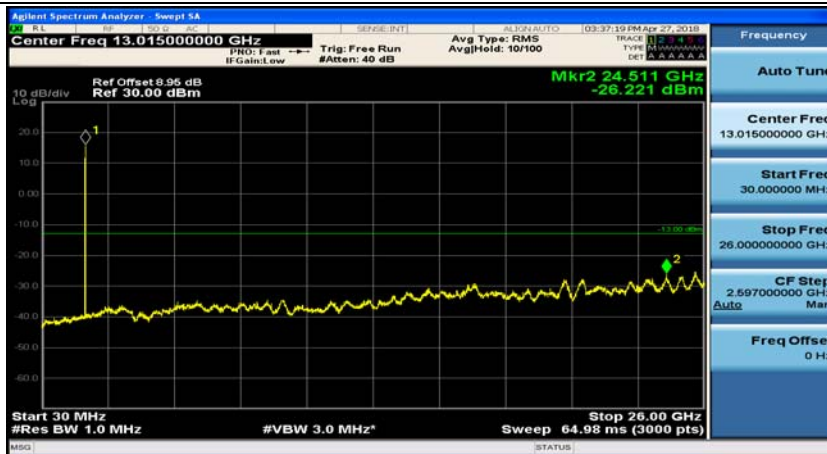

Appendix E: Conducted Spurious Emission

Test Graphs

Channel Bandwidth: 1.4 MHz

(Channel Bandwidth: 1.4 MHz)_MCH_QPSK_1RB#0

(Channel Bandwidth: 1.4 MHz)_MCH_QPSK_1RB#3

(Channel Bandwidth: 1.4 MHz)_HCH_QPSK_1RB#0