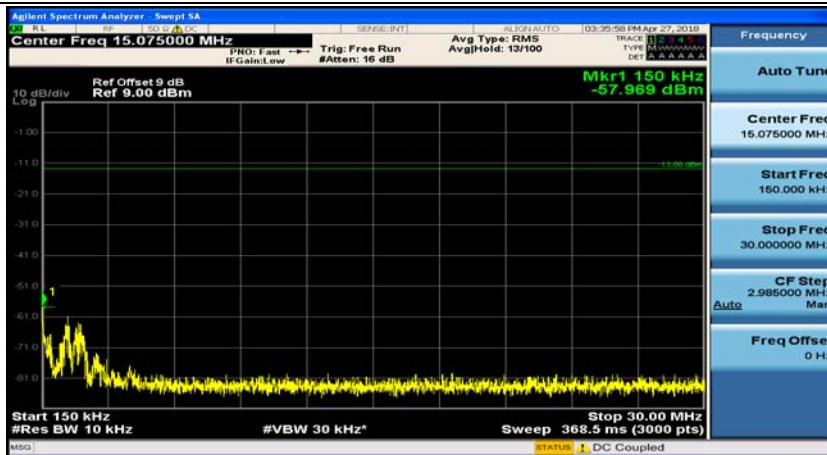

(Channel Bandwidth: 1.4 MHz)_LCH_16QAM_1RB#0