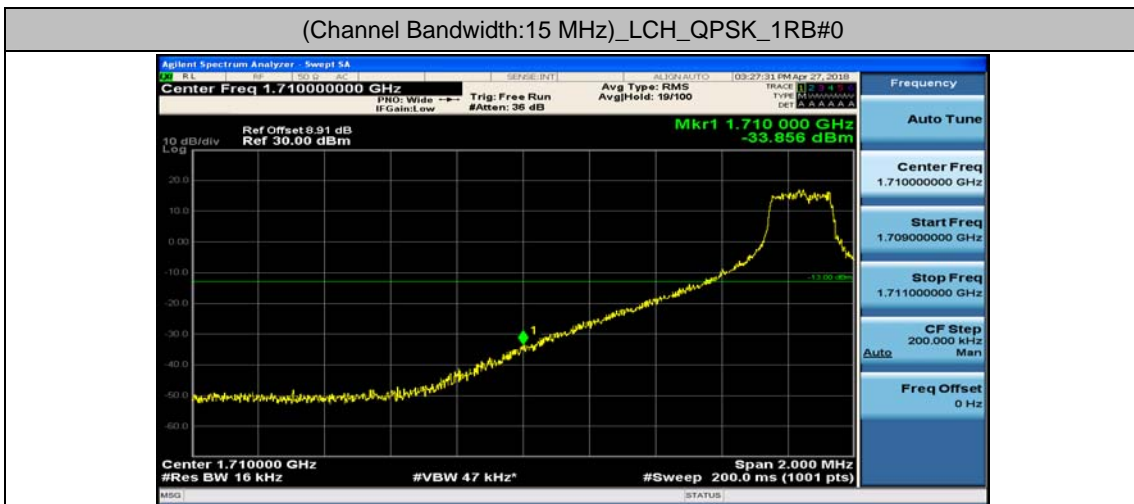

Channel Bandwidth: 10 MHz_HCH_16QAM_1RB#49

Channel Bandwidth: 10 MHz_HCH_16QAM_25RB#0

Channel Bandwidth: 10 MHz_HCH_16QAM_25RB#12

Channel Bandwidth: 10 MHz_HCH_16QAM_25RB#25

Channel Bandwidth: 10 MHz_HCH_16QAM_50RB#0

Channel Bandwidth: 15 MHz

(Channel Bandwidth:15 MHz)_LCH_QPSK_1RB#0

(Channel Bandwidth:15 MHz)_LCH_QPSK_1RB#37

(Channel Bandwidth:15 MHz)_LCH_QPSK_1RB#74

(Channel Bandwidth:15 MHz)_LCH_QPSK_37RB#0

(Channel Bandwidth:15 MHz)_LCH_QPSK_37RB#18