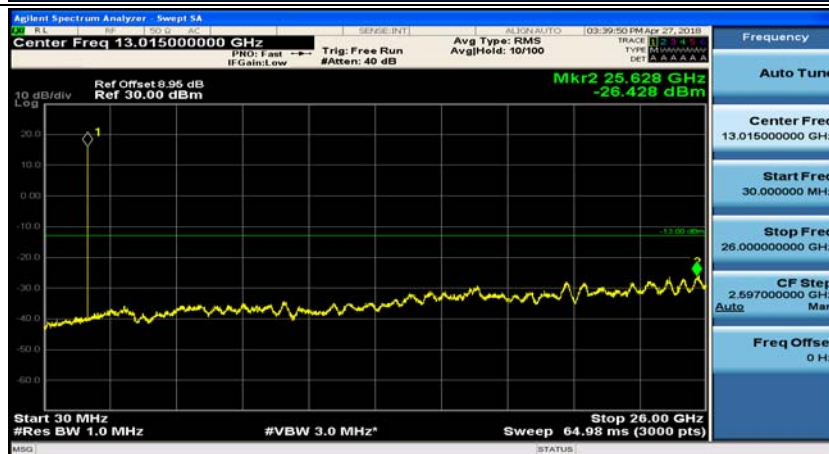

Appendix E: Conducted Spurious Emission

Test Graphs

Channel Bandwidth: 1.4 MHz

(Channel Bandwidth: 1.4 MHz)_MCH_QPSK_1RB#0

(Channel Bandwidth: 1.4 MHz)_MCH_QPSK_1RB#3

(Channel Bandwidth: 1.4 MHz)_HCH_QPSK_1RB#0