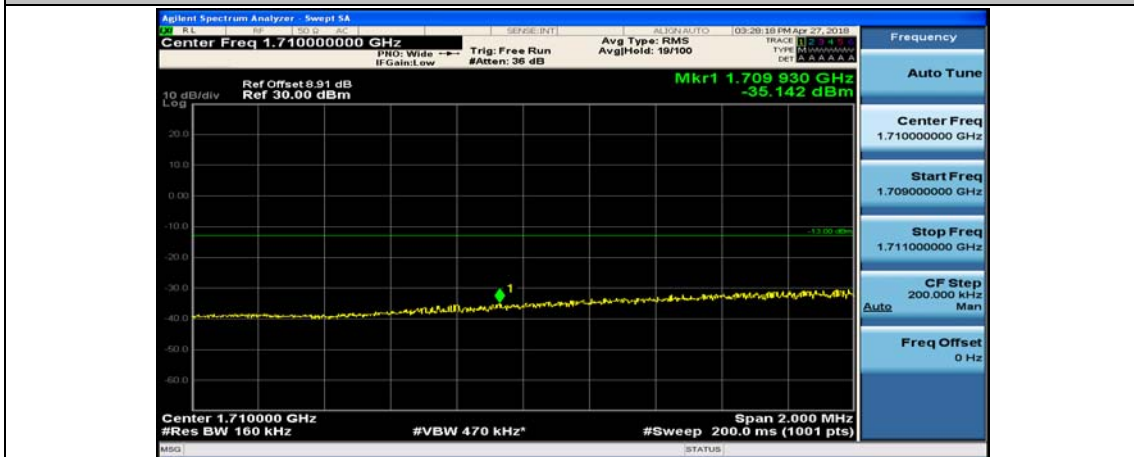

Channel Bandwidth: 15 MHz

(Channel Bandwidth:15 MHz)_LCH_QPSK_1RB#0

(Channel Bandwidth:15 MHz)_LCH_QPSK_1RB#37

(Channel Bandwidth:15 MHz)_LCH_QPSK_1RB#74

(Channel Bandwidth:15 MHz)_LCH_QPSK_37RB#0

(Channel Bandwidth:15 MHz)_LCH_QPSK_37RB#18