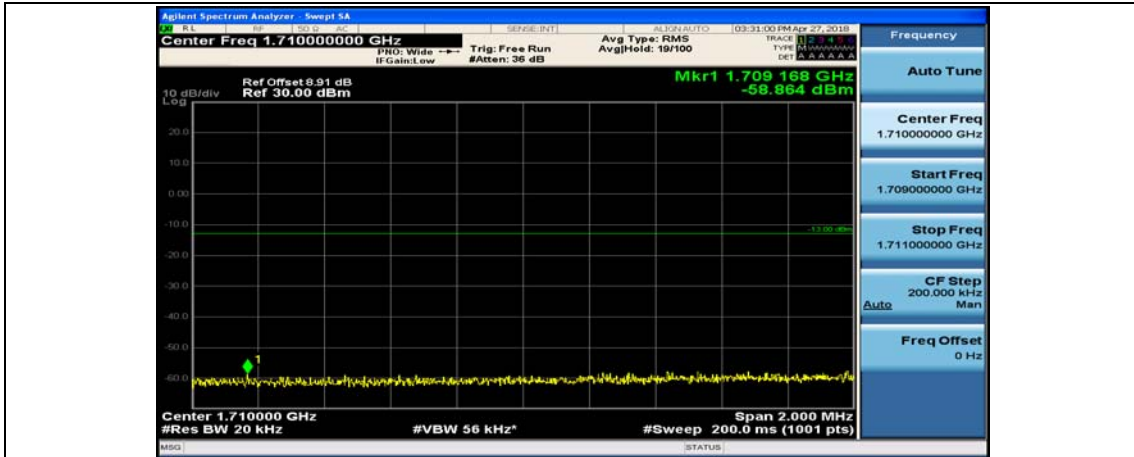

(Channel Bandwidth:15 MHz)_HCH_16QAM_37RB#18

(Channel Bandwidth:15 MHz)_HCH_16QAM_37RB#38

(Channel Bandwidth:15 MHz)_HCH_16QAM_75RB#0

Channel Bandwidth: 20 MHz

(Channel Bandwidth:20 MHz)_LCH_QPSK_1RB#49

(Channel Bandwidth:20 MHz)_LCH_QPSK_1RB#99