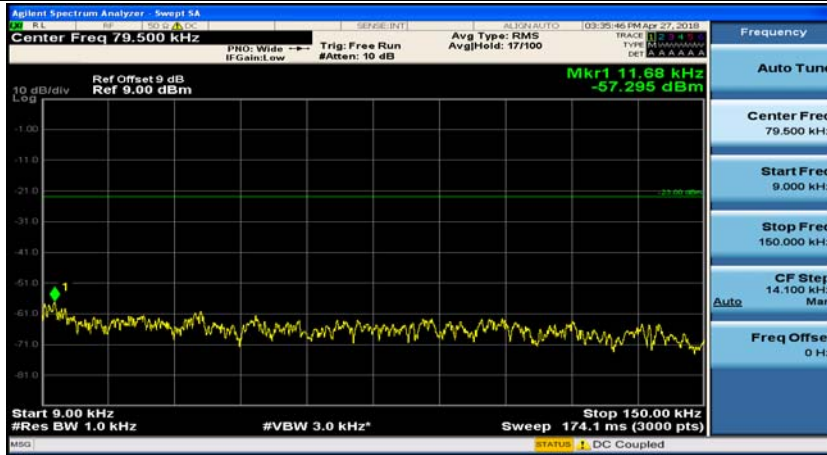

(Channel Bandwidth: 1.4 MHz)_LCH_16QAM_1RB#0