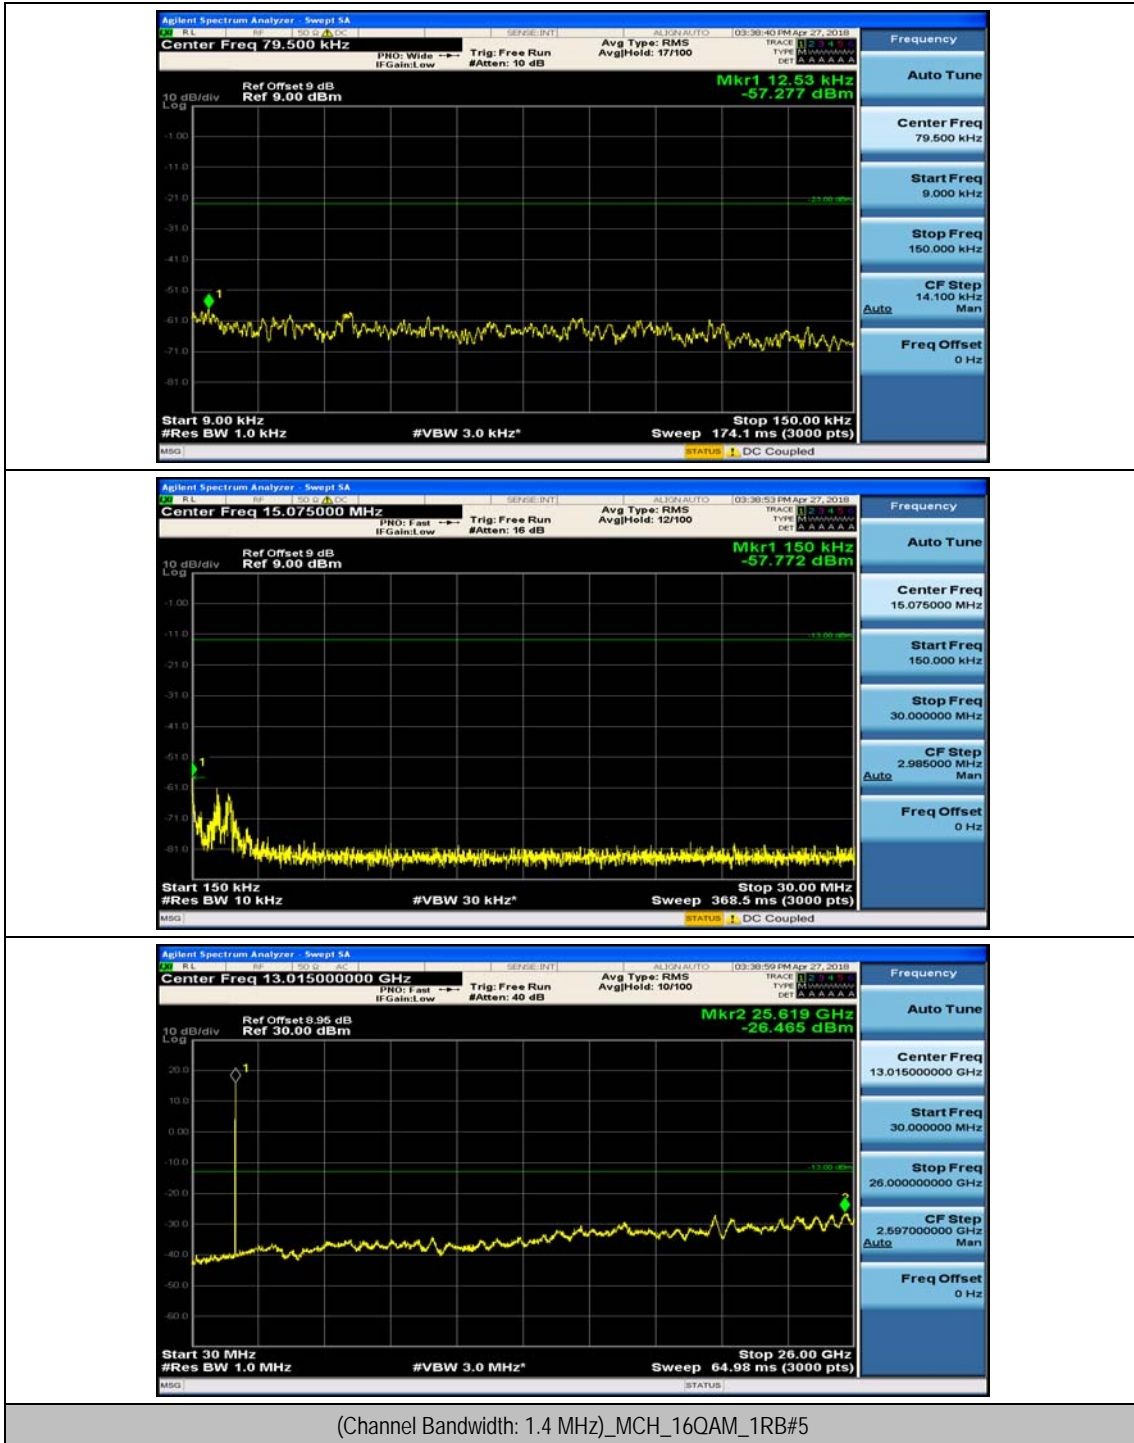

(Channel Bandwidth: 1.4 MHz)_HCH_QPSK_1RB#3

(Channel Bandwidth: 1.4 MHz)_LCH_16QAM_1RB#0

(Channel Bandwidth: 1.4 MHz)_LCH_16QAM_1RB#3

(Channel Bandwidth: 1.4 MHz)_MCH_16QAM_1RB#0

(Channel Bandwidth: 1.4 MHz)_MCH_16QAM_1RB#3