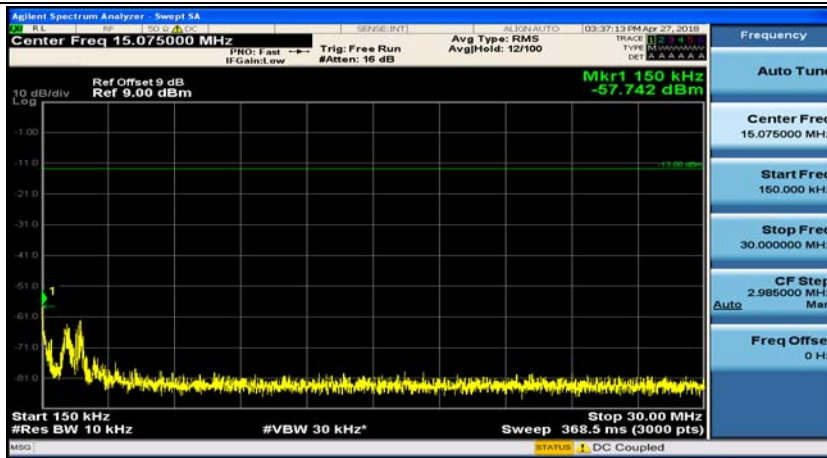

Appendix E: Conducted Spurious Emission

Test Graphs

Channel Bandwidth: 1.4 MHz

(Channel Bandwidth: 1.4 MHz)_MCH_QPSK_1RB#0

(Channel Bandwidth: 1.4 MHz)_MCH_QPSK_1RB#3

(Channel Bandwidth: 1.4 MHz)_HCH_QPSK_1RB#0