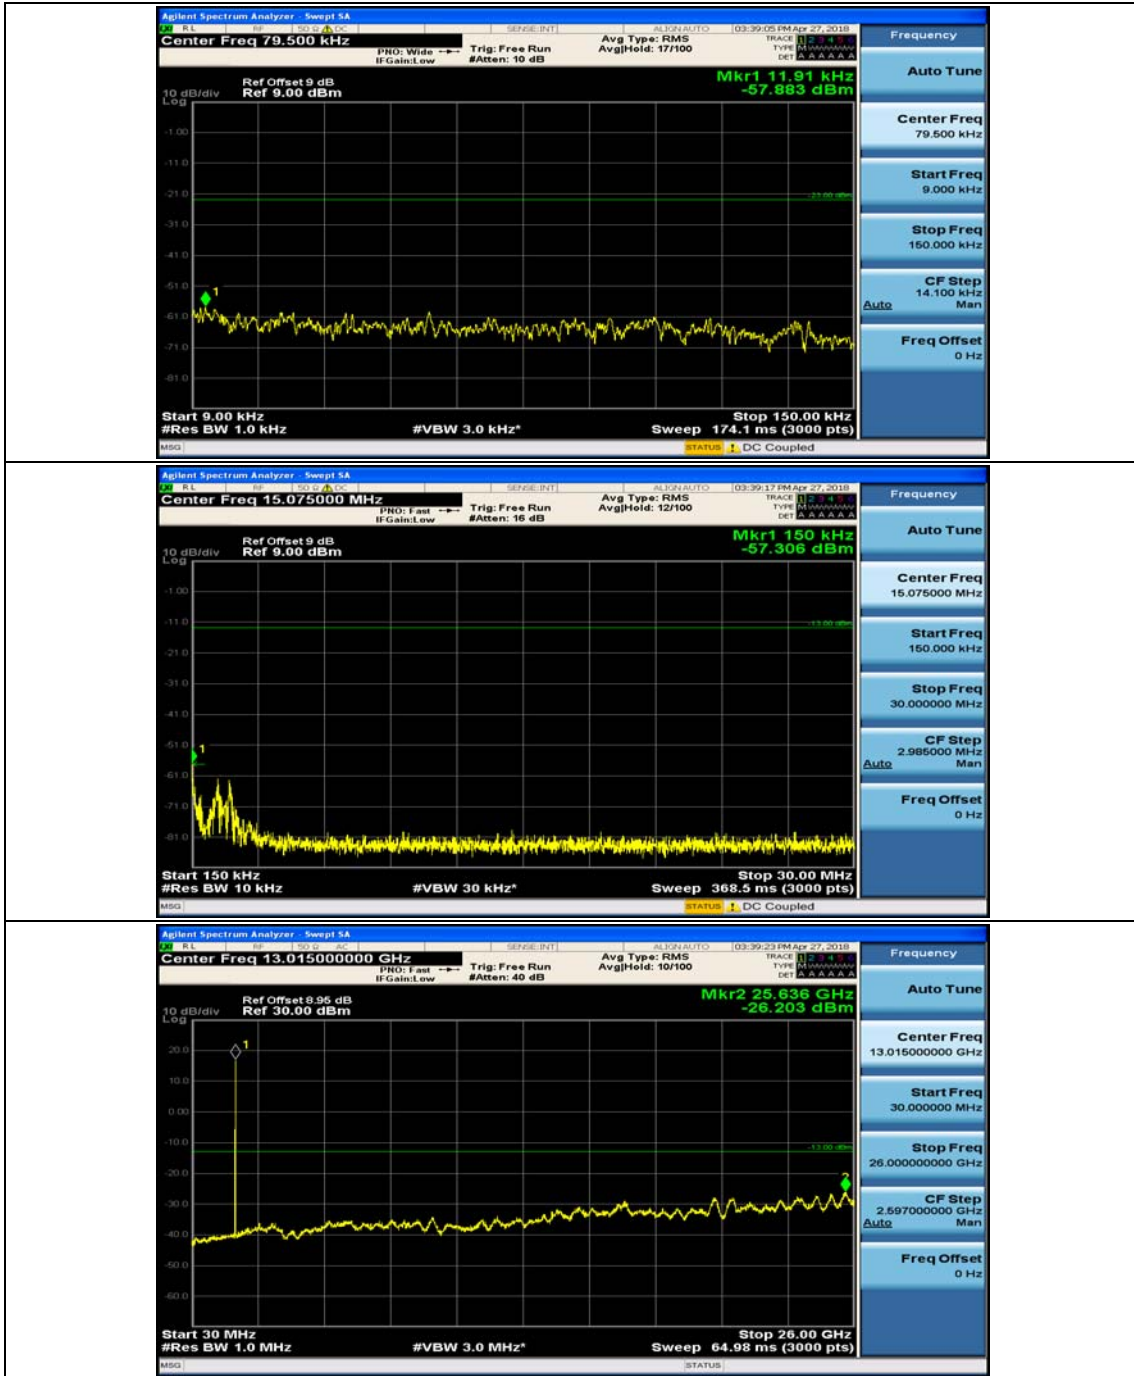

Appendix E: Conducted Spurious Emission

Test Graphs

Channel Bandwidth: 1.4 MHz

(Channel Bandwidth: 1.4 MHz)_MCH_QPSK_1RB#0

(Channel Bandwidth: 1.4 MHz)_MCH_QPSK_1RB#3

(Channel Bandwidth: 1.4 MHz)_HCH_QPSK_1RB#0

(Channel Bandwidth: 1.4 MHz)_HCH_QPSK_1RB#3

(Channel Bandwidth: 1.4 MHz)_LCH_16QAM_1RB#0

(Channel Bandwidth: 1.4 MHz)_LCH_16QAM_1RB#3

(Channel Bandwidth: 1.4 MHz)_MCH_16QAM_1RB#0

(Channel Bandwidth: 1.4 MHz)_MCH_16QAM_1RB#3