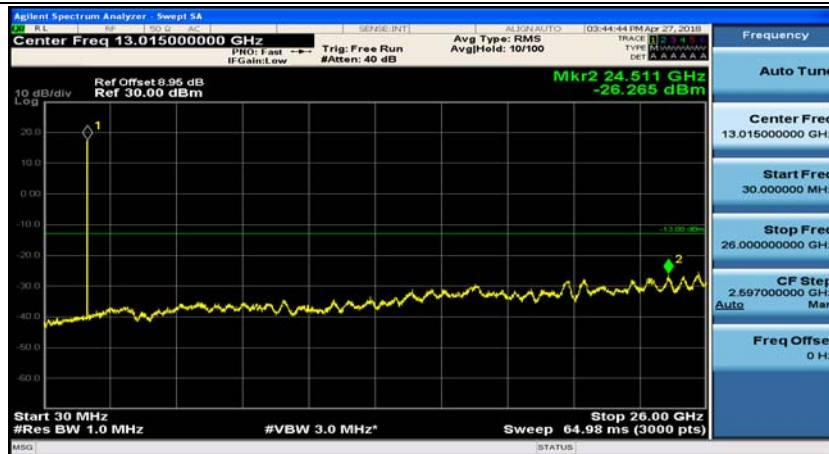

(Channel Bandwidth: 1.4 MHz)_HCH_16QAM_1RB#0

(Channel Bandwidth: 1.4 MHz)_HCH_16QAM_1RB#3

Channel Bandwidth: 3 MHz

(Channel Bandwidth: 3 MHz)_MCH_QPSK_1RB#0

(Channel Bandwidth: 3 MHz)_MCH_QPSK_1RB#7