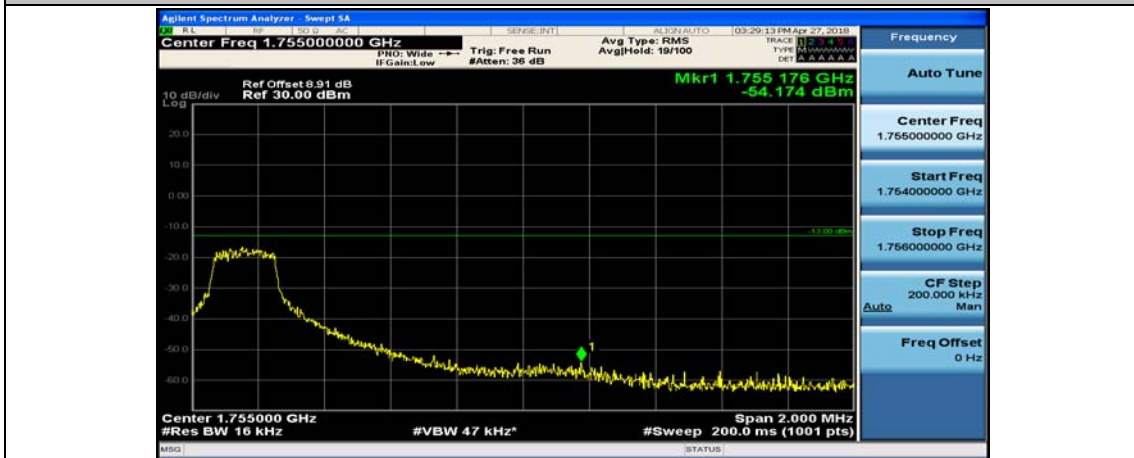

Channel Bandwidth: 15 MHz

(Channel Bandwidth:15 MHz)_LCH_QPSK_1RB#0

(Channel Bandwidth:15 MHz)_LCH_QPSK_1RB#37

(Channel Bandwidth:15 MHz)_LCH_QPSK_1RB#74

(Channel Bandwidth:15 MHz)_LCH_QPSK_37RB#0

(Channel Bandwidth:15 MHz)_LCH_QPSK_37RB#18

(Channel Bandwidth:15 MHz)_LCH_QPSK_37RB#38

(Channel Bandwidth:15 MHz)_LCH_QPSK_75RB#0

(Channel Bandwidth:15 MHz)_HCH_QPSK_1RB#0

(Channel Bandwidth:15 MHz)_HCH_QPSK_1RB#37

(Channel Bandwidth:15 MHz)_HCH_QPSK_1RB#74