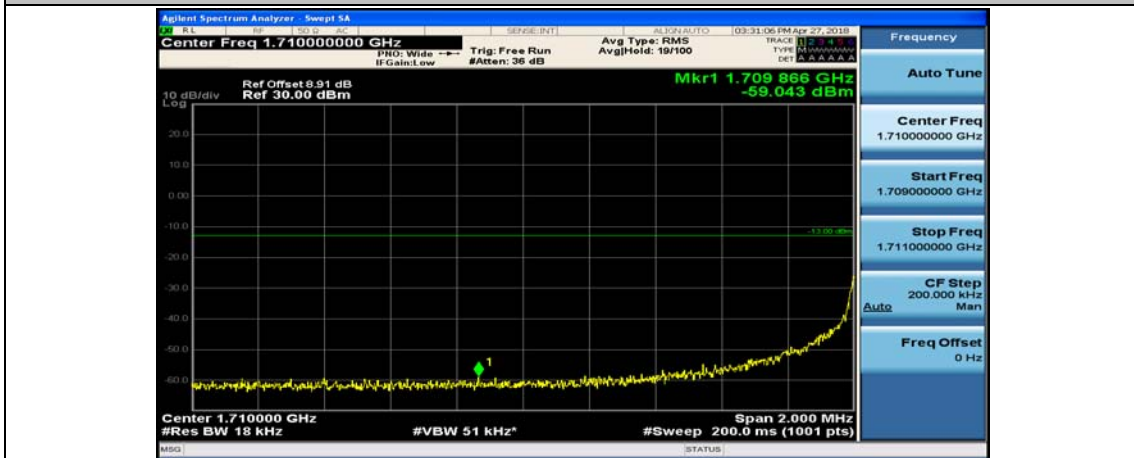

(Channel Bandwidth:15 MHz)_HCH_16QAM_37RB#18

(Channel Bandwidth:15 MHz)_HCH_16QAM_37RB#38

(Channel Bandwidth:15 MHz)_HCH_16QAM_75RB#0

Channel Bandwidth: 20 MHz

(Channel Bandwidth:20 MHz)_LCH_QPSK_1RB#49

(Channel Bandwidth:20 MHz)_LCH_QPSK_1RB#99