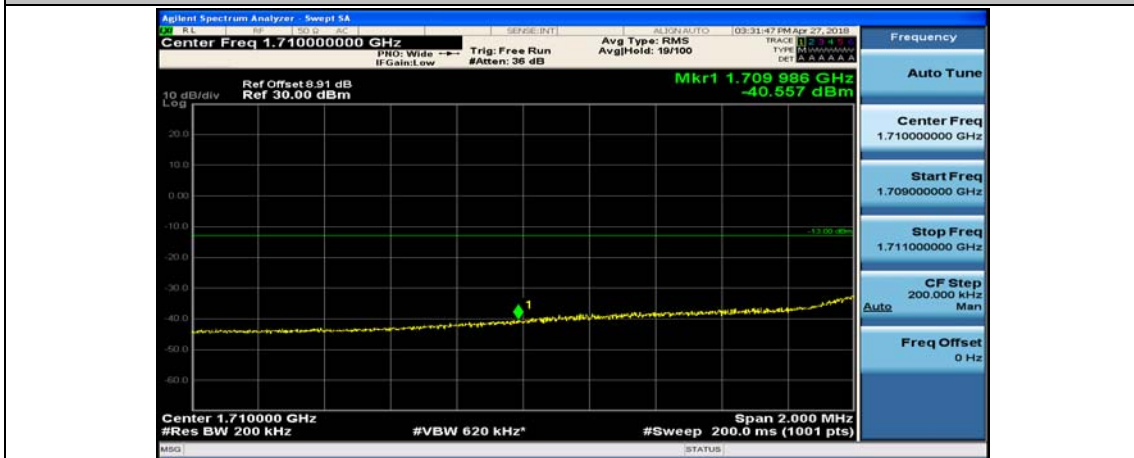

(Channel Bandwidth:20 MHz)_LCH_QPSK_50RB#50