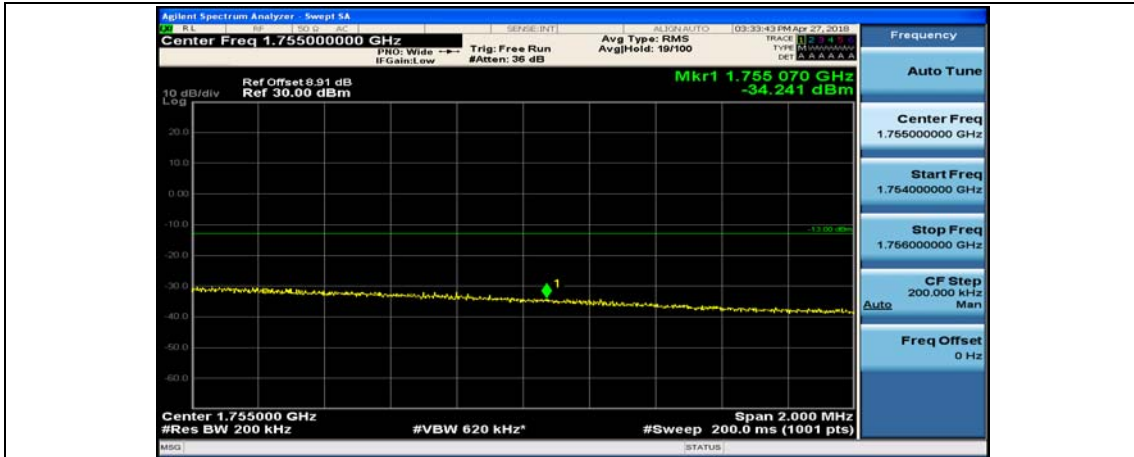

(Channel Bandwidth:20 MHz)_HCH_16QAM_50RB#25