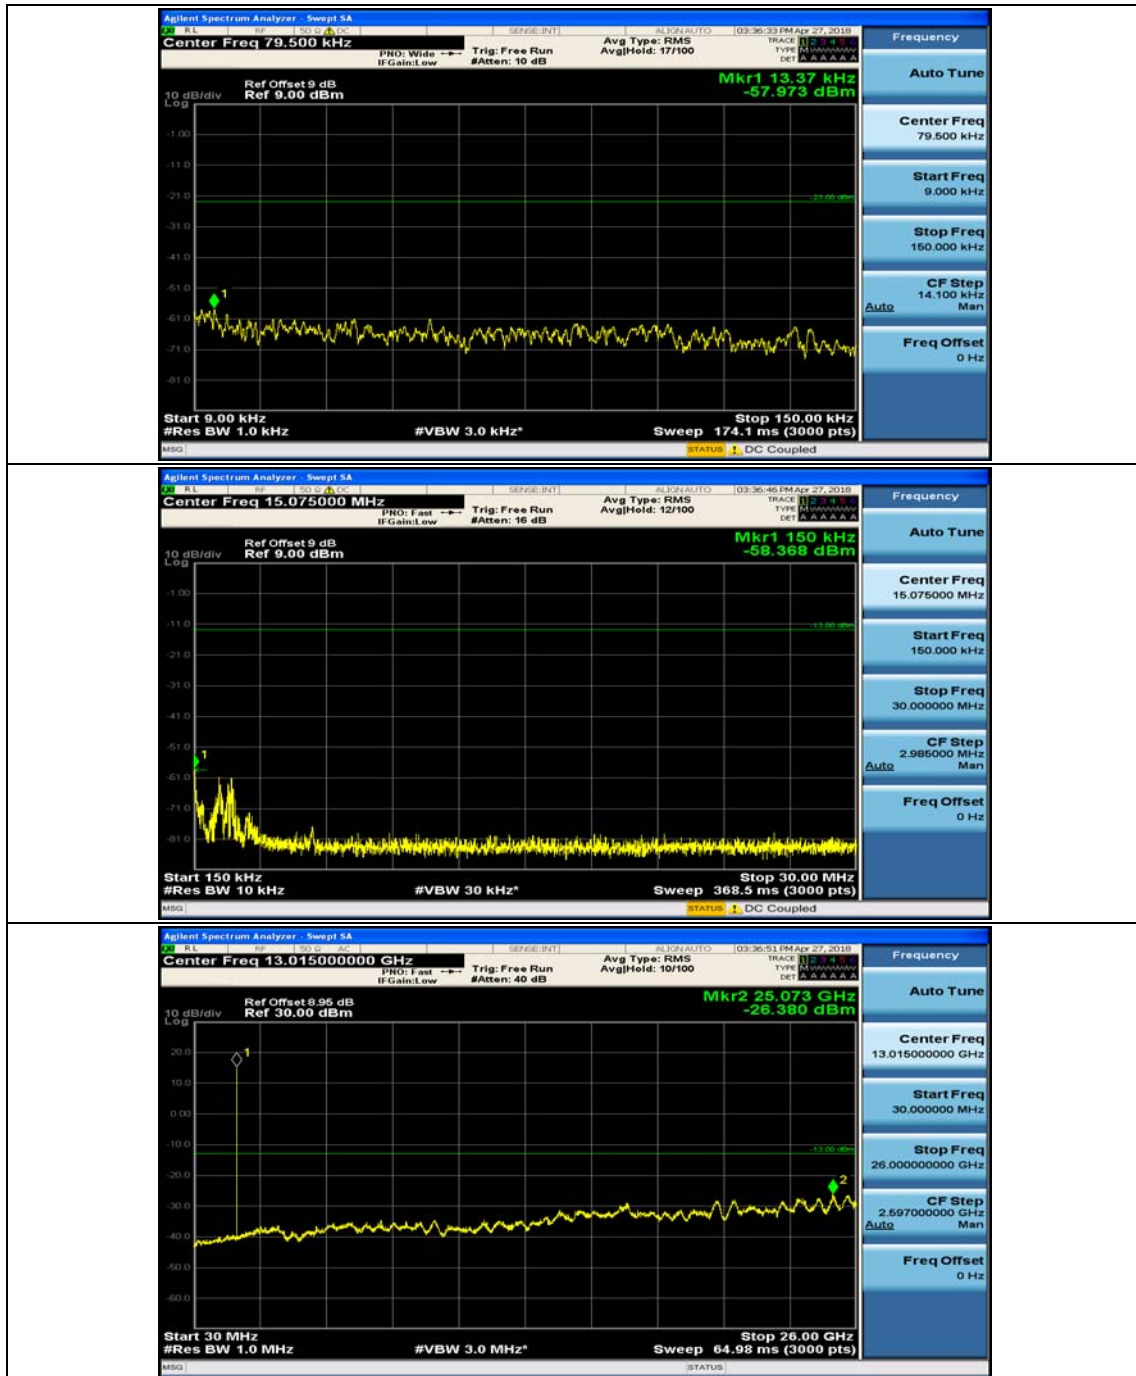

Appendix E: Conducted Spurious Emission

Test Graphs

Channel Bandwidth: 1.4 MHz

(Channel Bandwidth: 1.4 MHz)_MCH_QPSK_1RB#0

(Channel Bandwidth: 1.4 MHz)_MCH_QPSK_1RB#3

(Channel Bandwidth: 1.4 MHz)_HCH_QPSK_1RB#0

(Channel Bandwidth: 1.4 MHz)_HCH_QPSK_1RB#3

(Channel Bandwidth: 1.4 MHz)_LCH_16QAM_1RB#0

(Channel Bandwidth: 1.4 MHz)_LCH_16QAM_1RB#3

(Channel Bandwidth: 1.4 MHz)_MCH_16QAM_1RB#0

(Channel Bandwidth: 1.4 MHz)_MCH_16QAM_1RB#3