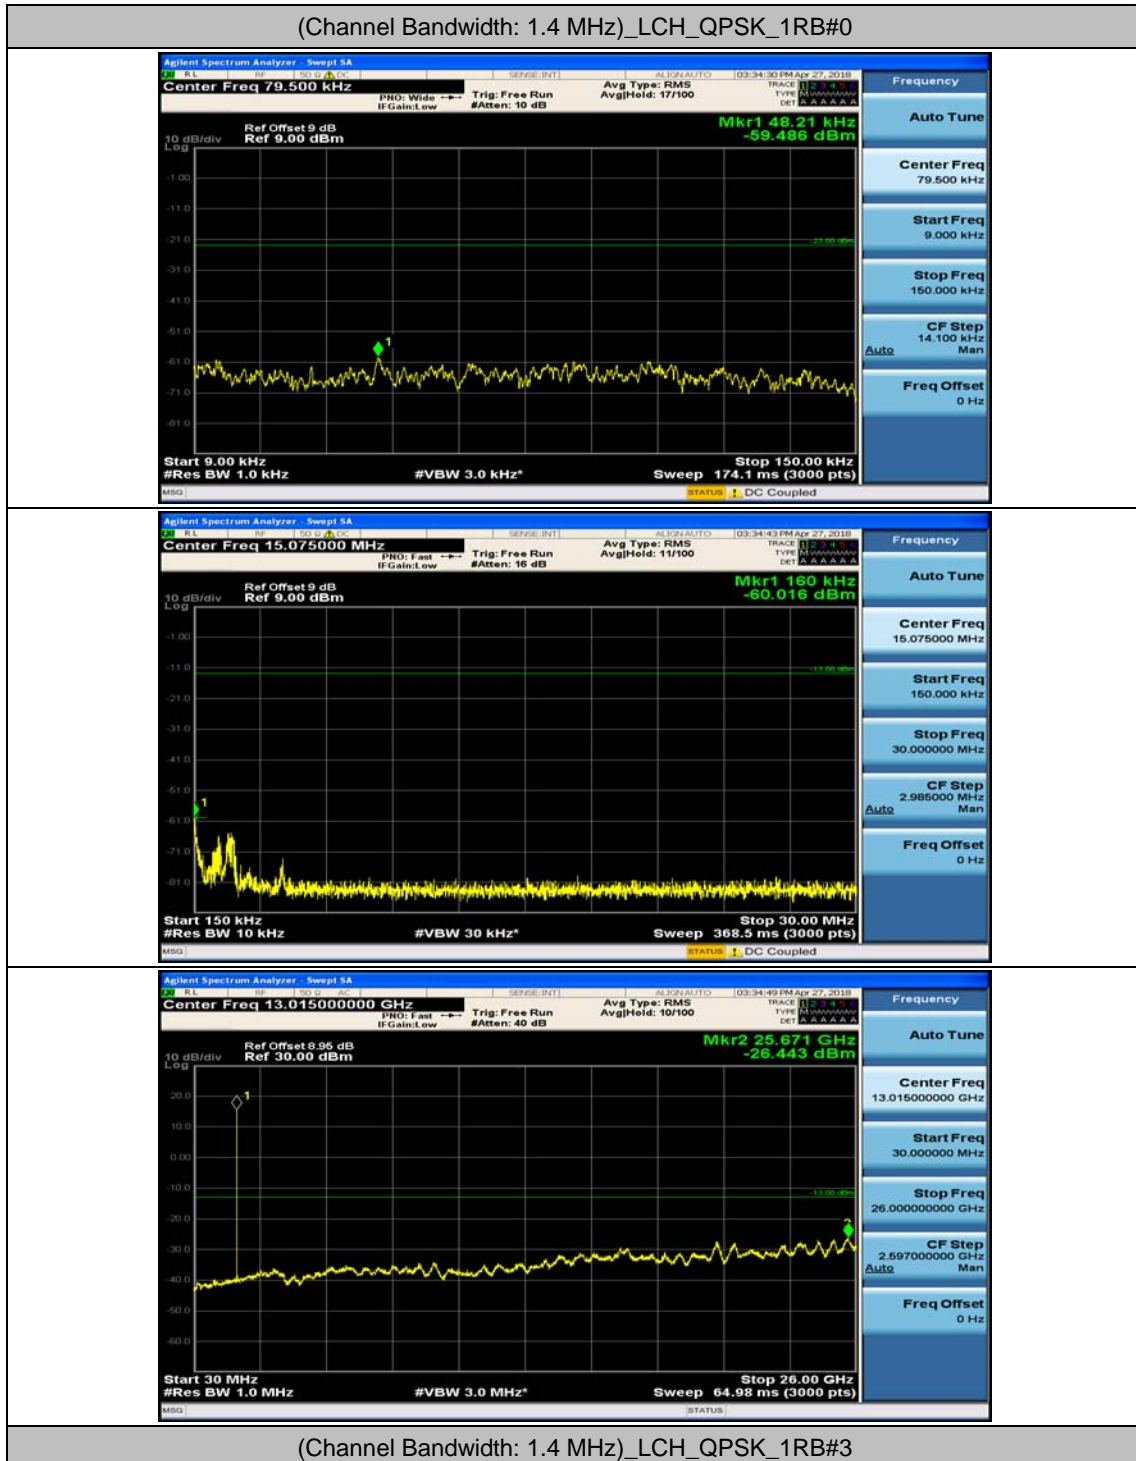

Appendix E: Conducted Spurious Emission

Test Graphs

Channel Bandwidth: 1.4 MHz