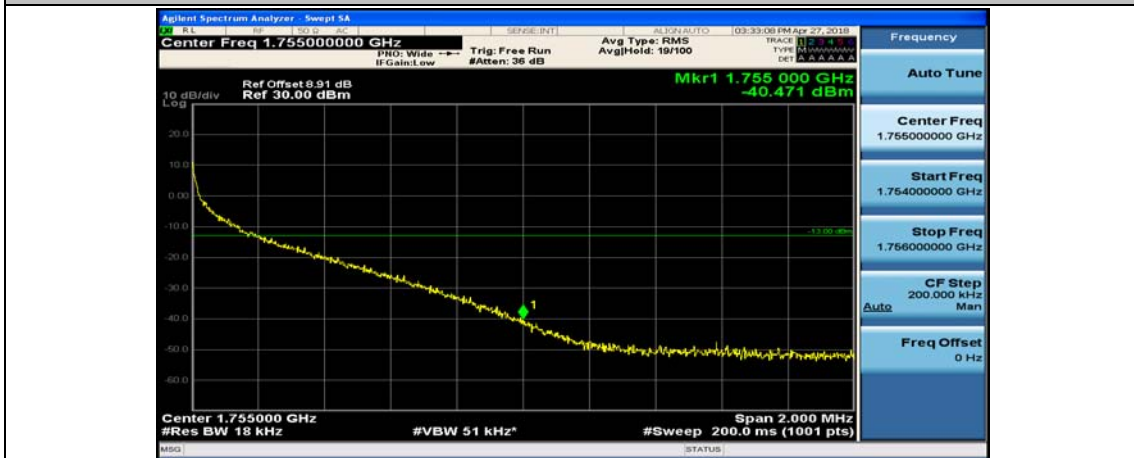

(Channel Bandwidth:20 MHz)_HCH_16QAM_1RB#99