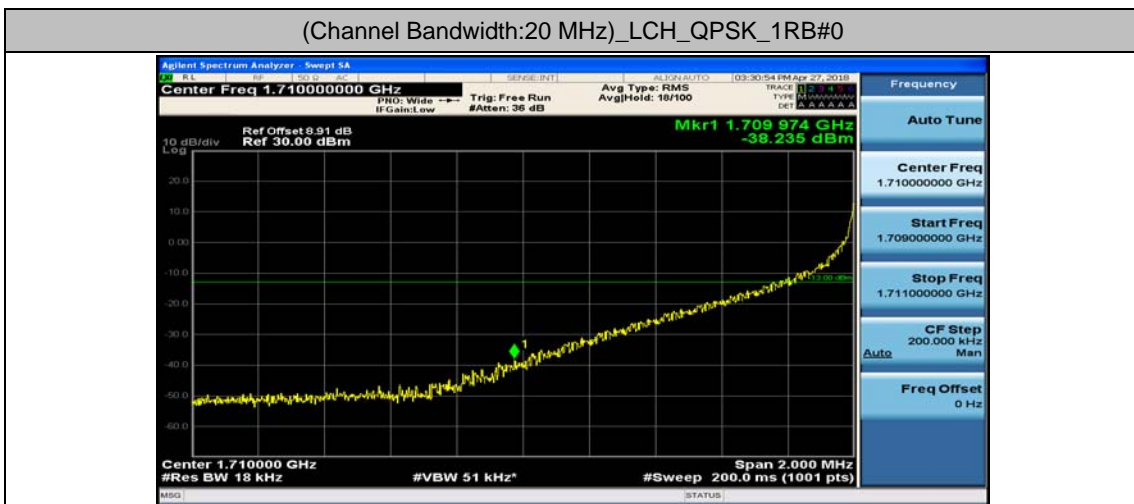

(Channel Bandwidth:15 MHz)_HCH_16QAM_37RB#18

(Channel Bandwidth:15 MHz)_HCH_16QAM_37RB#38

(Channel Bandwidth:15 MHz)_HCH_16QAM_75RB#0

Channel Bandwidth: 20 MHz

(Channel Bandwidth:20 MHz)_LCH_QPSK_1RB#49

(Channel Bandwidth:20 MHz)_LCH_QPSK_1RB#99