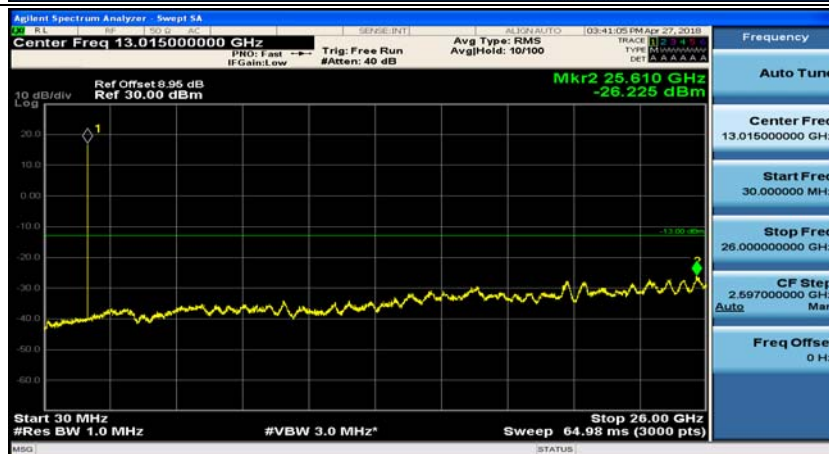

(Channel Bandwidth: 1.4 MHz)_HCH_16QAM_1RB#0

(Channel Bandwidth: 1.4 MHz)_HCH_16QAM_1RB#3