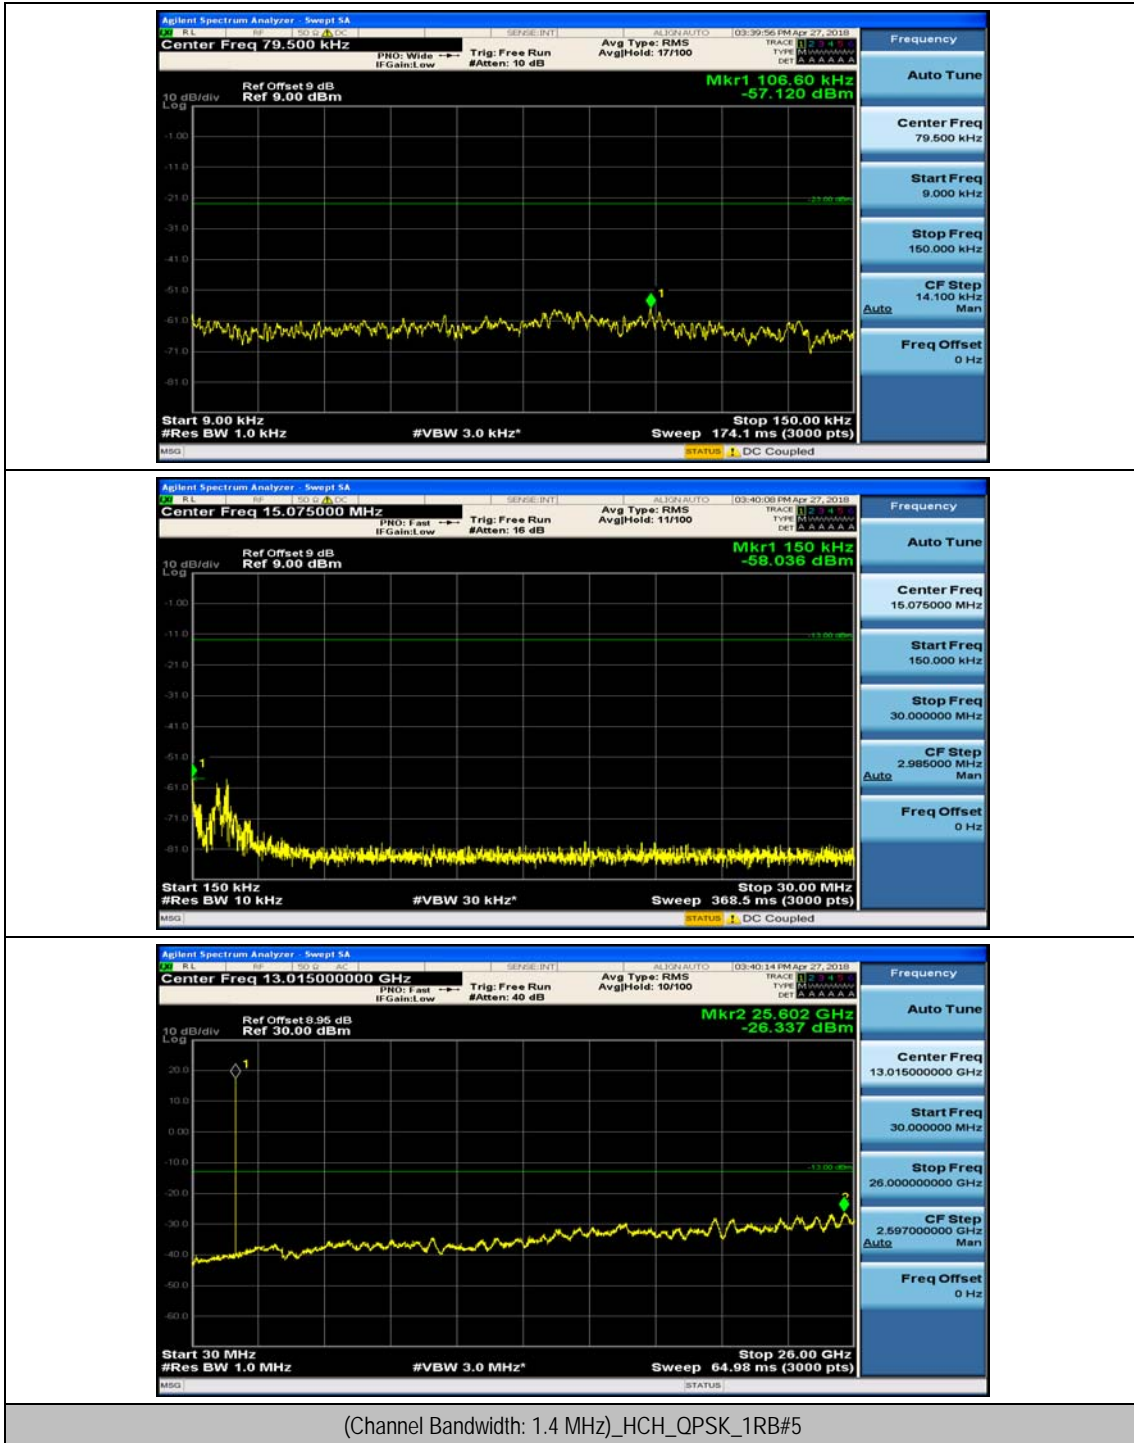

(Channel Bandwidth: 1.4 MHz)_HCH_QPSK_1RB#3