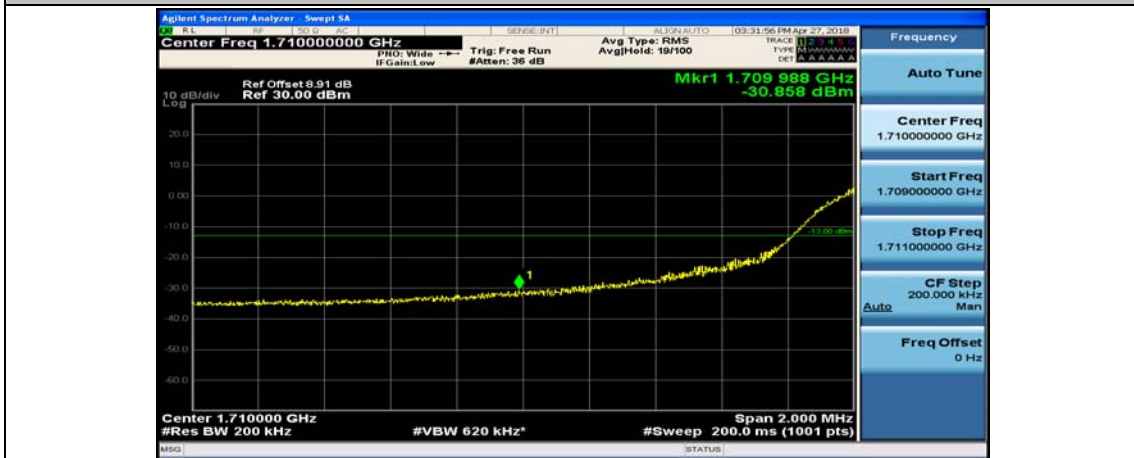

(Channel Bandwidth:20 MHz)_HCH_QPSK_100RB#0

(Channel Bandwidth:20 MHz)_LCH_16QAM_1RB#0

(Channel Bandwidth:20 MHz)_LCH_16QAM_1RB#49

(Channel Bandwidth:20 MHz)_LCH_16QAM_1RB#99

(Channel Bandwidth:20 MHz)_LCH_16QAM_50RB#0