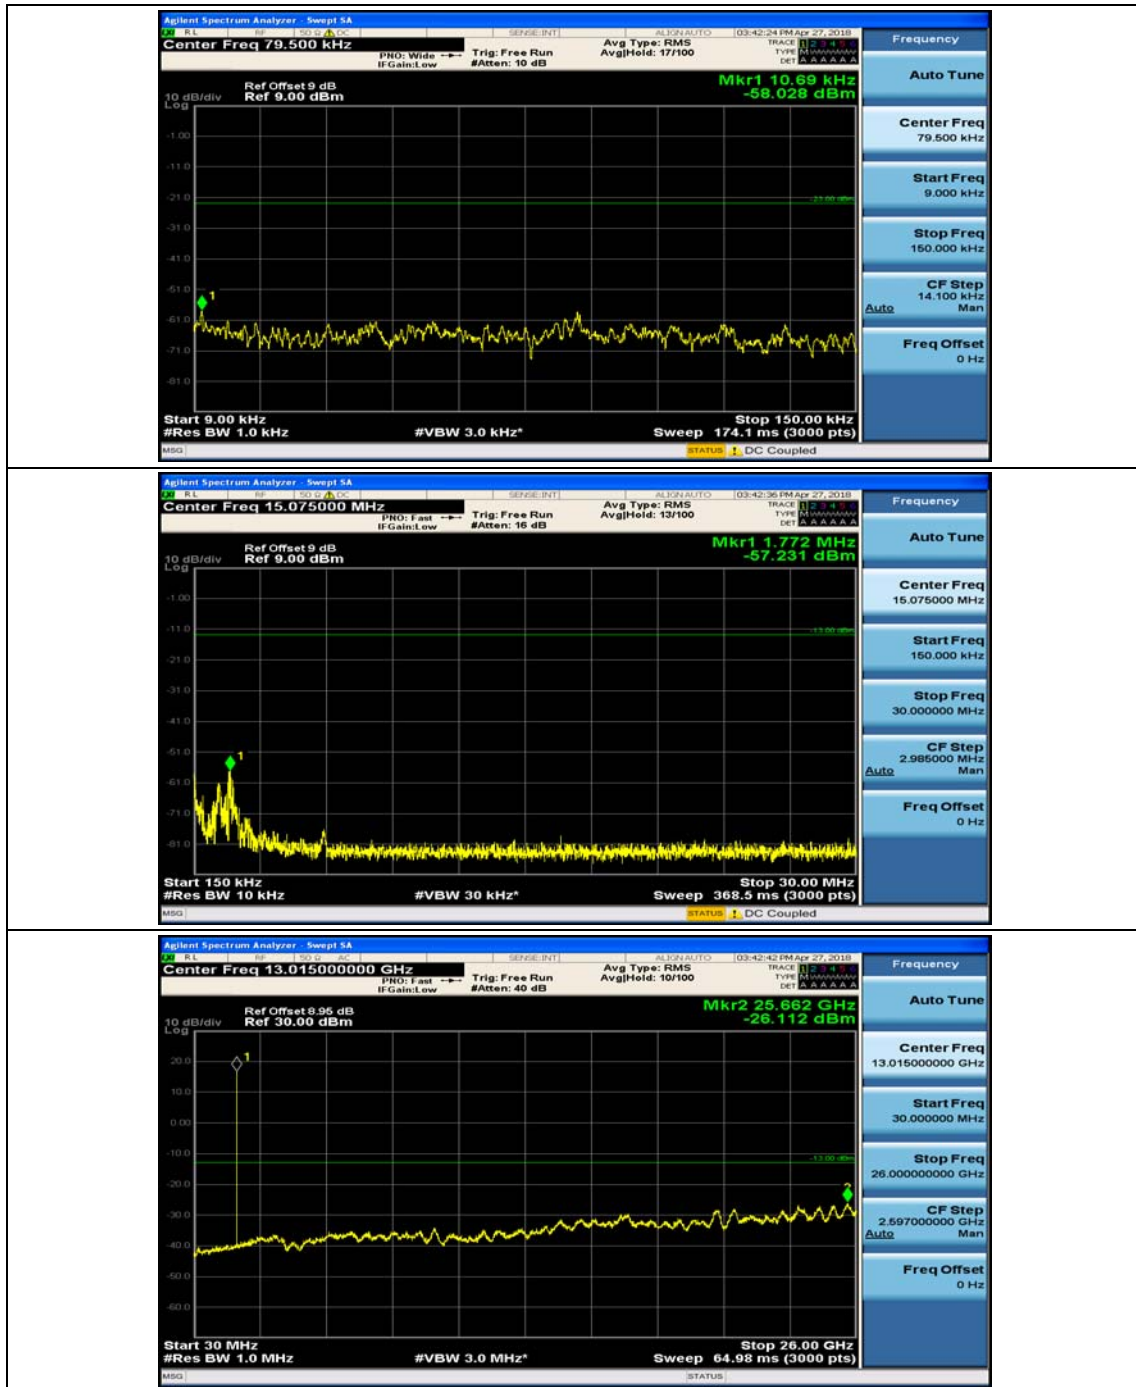

(Channel Bandwidth: 1.4 MHz)_HCH_16QAM_1RB#0

(Channel Bandwidth: 1.4 MHz)_HCH_16QAM_1RB#3

Channel Bandwidth: 3 MHz

(Channel Bandwidth: 3 MHz)_MCH_QPSK_1RB#0

(Channel Bandwidth: 3 MHz)_MCH_QPSK_1RB#7