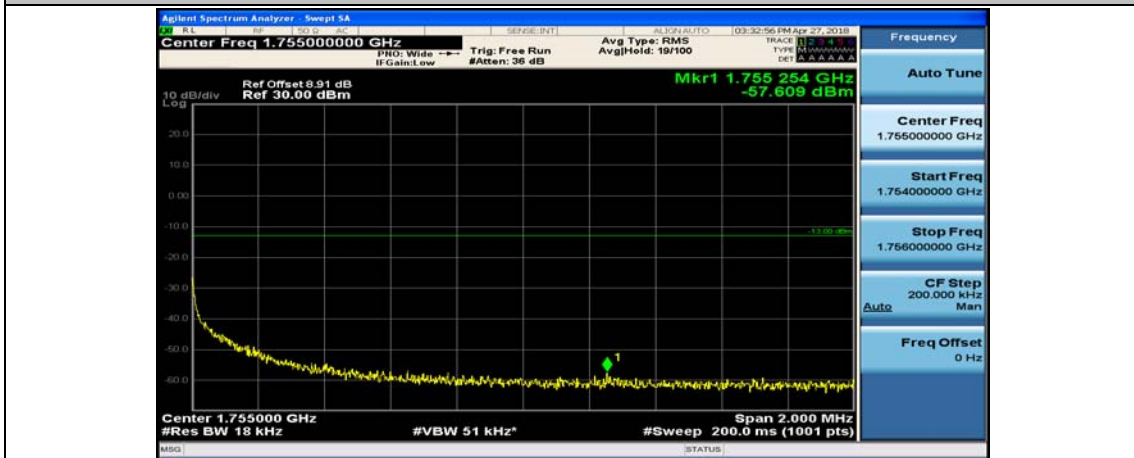

(Channel Bandwidth:20 MHz)_LCH_16QAM_50RB#25

(Channel Bandwidth:20 MHz)_LCH_16QAM_50RB#50

(Channel Bandwidth:20 MHz)_LCH_16QAM_100RB#0

(Channel Bandwidth:20 MHz)_HCH_16QAM_1RB#0

(Channel Bandwidth:20 MHz)_HCH_16QAM_1RB#49