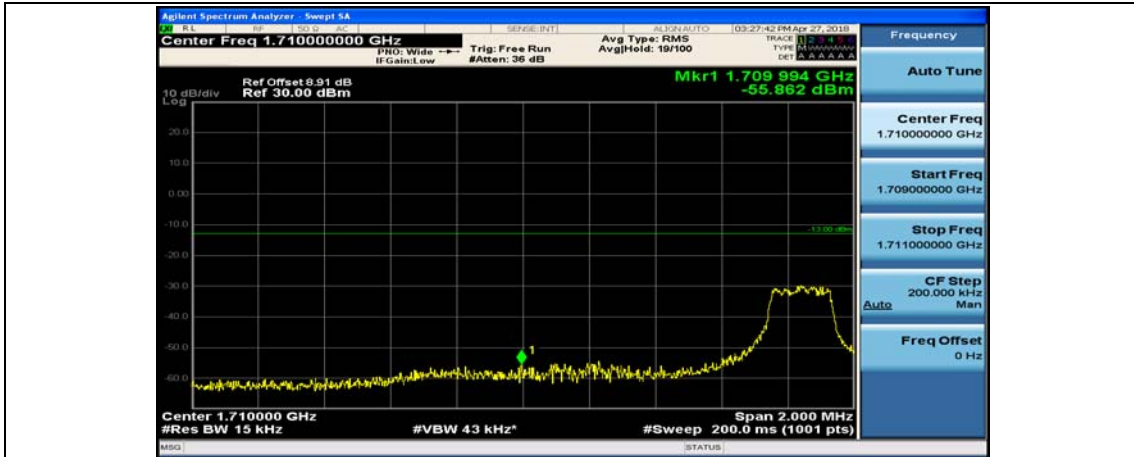

Channel Bandwidth: 15 MHz

(Channel Bandwidth:15 MHz)_LCH_QPSK_1RB#0

(Channel Bandwidth:15 MHz)_LCH_QPSK_1RB#37

(Channel Bandwidth:15 MHz)_LCH_QPSK_1RB#74

(Channel Bandwidth:15 MHz)_LCH_QPSK_37RB#0

(Channel Bandwidth:15 MHz)_LCH_QPSK_37RB#18