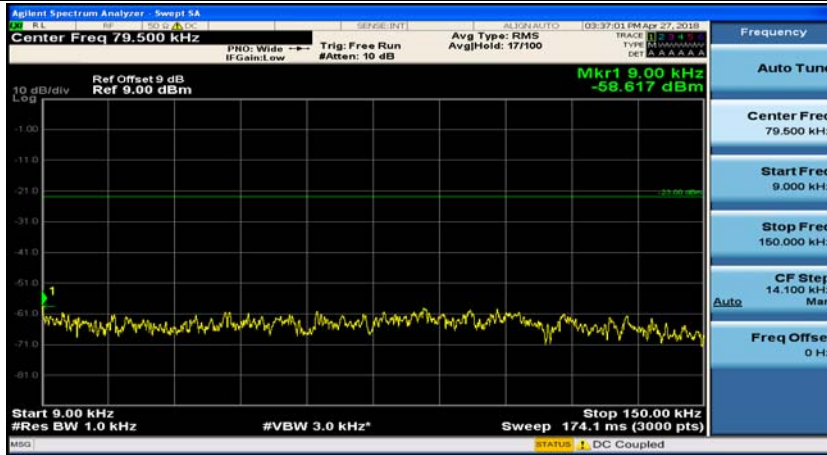

Appendix E: Conducted Spurious Emission

Test Graphs

Channel Bandwidth: 1.4 MHz

(Channel Bandwidth: 1.4 MHz)_MCH_QPSK_1RB#0

(Channel Bandwidth: 1.4 MHz)_MCH_QPSK_1RB#3

(Channel Bandwidth: 1.4 MHz)_HCH_QPSK_1RB#0