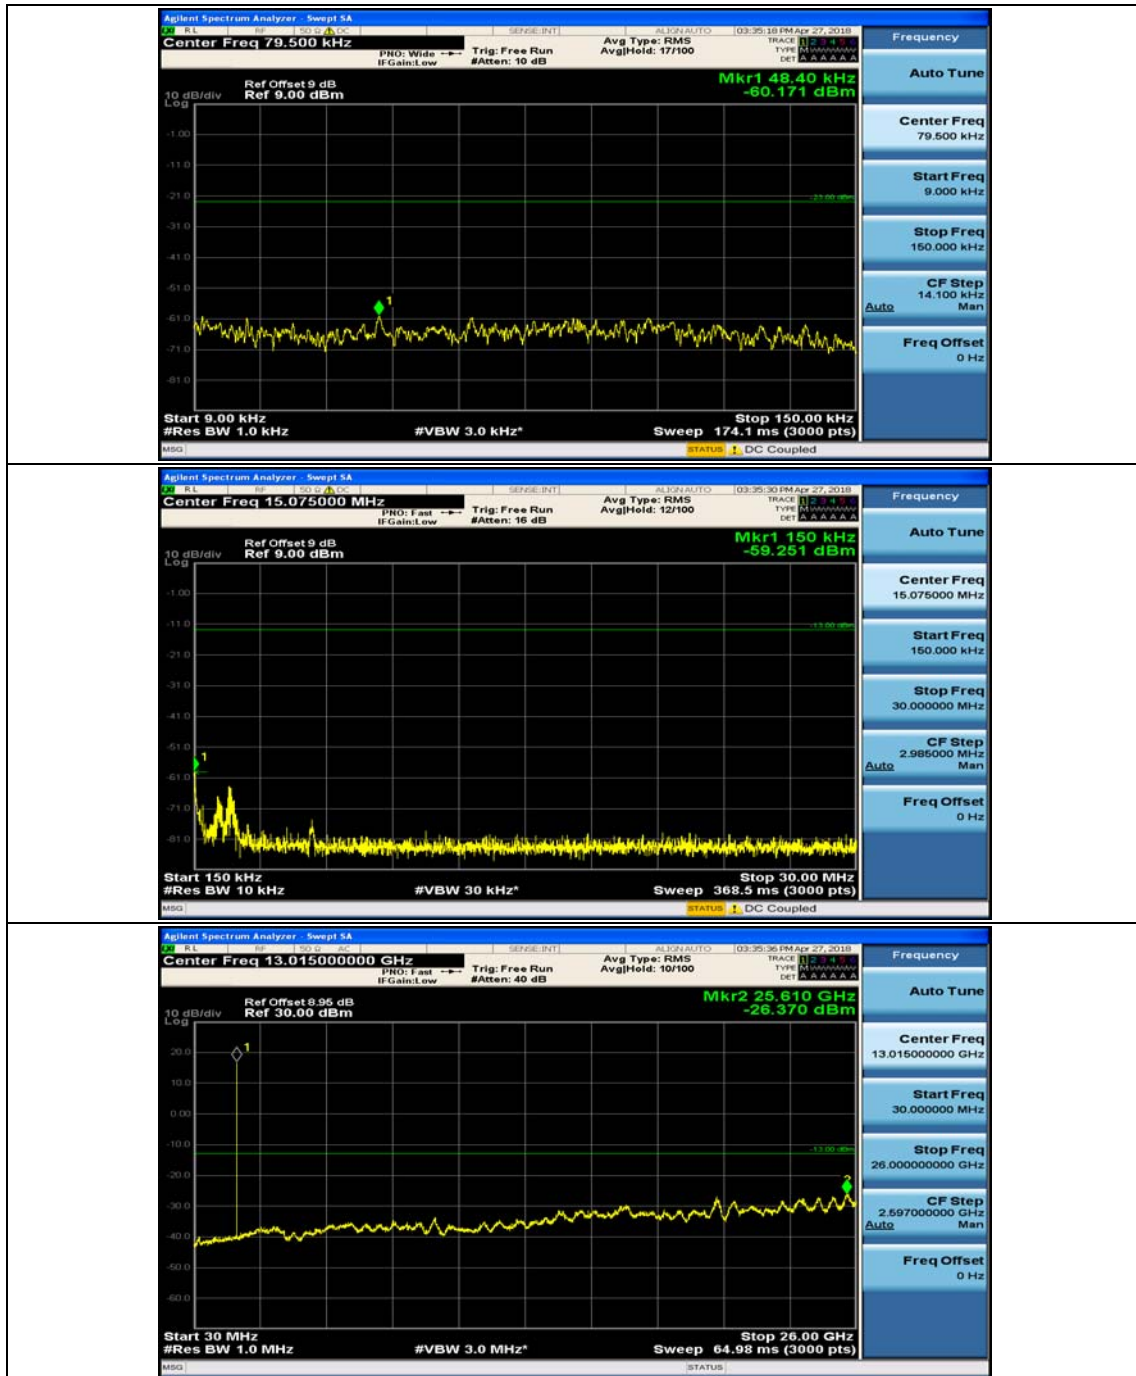

(Channel Bandwidth:20 MHz)_HCH_16QAM_1RB#99

(Channel Bandwidth:20 MHz)_HCH_16QAM_50RB#0

(Channel Bandwidth:20 MHz)_HCH_16QAM_50RB#25

(Channel Bandwidth:20 MHz)_HCH_16QAM_50RB#50

(Channel Bandwidth:20 MHz)_HCH_16QAM_100RB#0

Appendix E: Conducted Spurious Emission

Test Graphs

Channel Bandwidth: 1.4 MHz

(Channel Bandwidth: 1.4 MHz)_MCH_QPSK_1RB#0

(Channel Bandwidth: 1.4 MHz)_MCH_QPSK_1RB#3

(Channel Bandwidth: 1.4 MHz)_HCH_QPSK_1RB#0