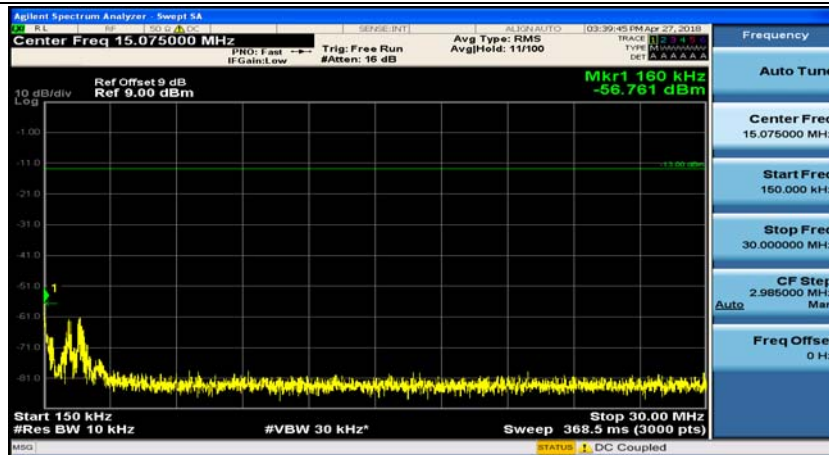

Appendix E: Conducted Spurious Emission

Test Graphs

Channel Bandwidth: 1.4 MHz

(Channel Bandwidth: 1.4 MHz)_MCH_QPSK_1RB#0

(Channel Bandwidth: 1.4 MHz)_MCH_QPSK_1RB#3

(Channel Bandwidth: 1.4 MHz)_HCH_QPSK_1RB#0