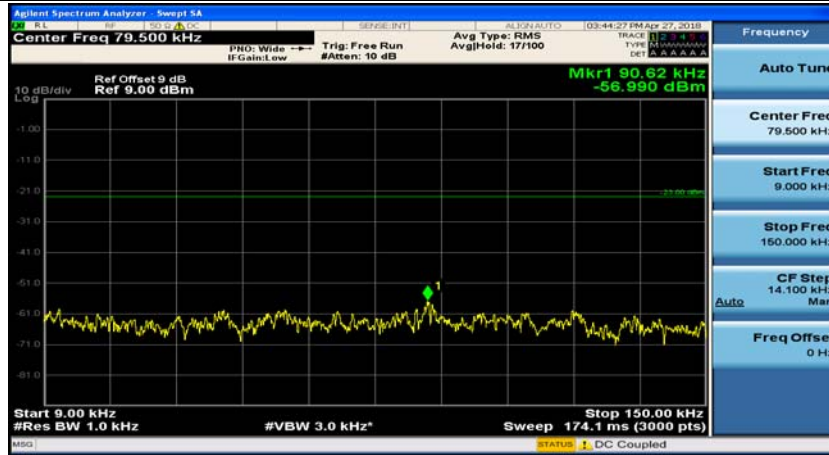

(Channel Bandwidth: 1.4 MHz)_HCH_16QAM_1RB#0

(Channel Bandwidth: 1.4 MHz)_HCH_16QAM_1RB#3

Channel Bandwidth: 3 MHz

(Channel Bandwidth: 3 MHz)_MCH_QPSK_1RB#0

(Channel Bandwidth: 3 MHz)_MCH_QPSK_1RB#7