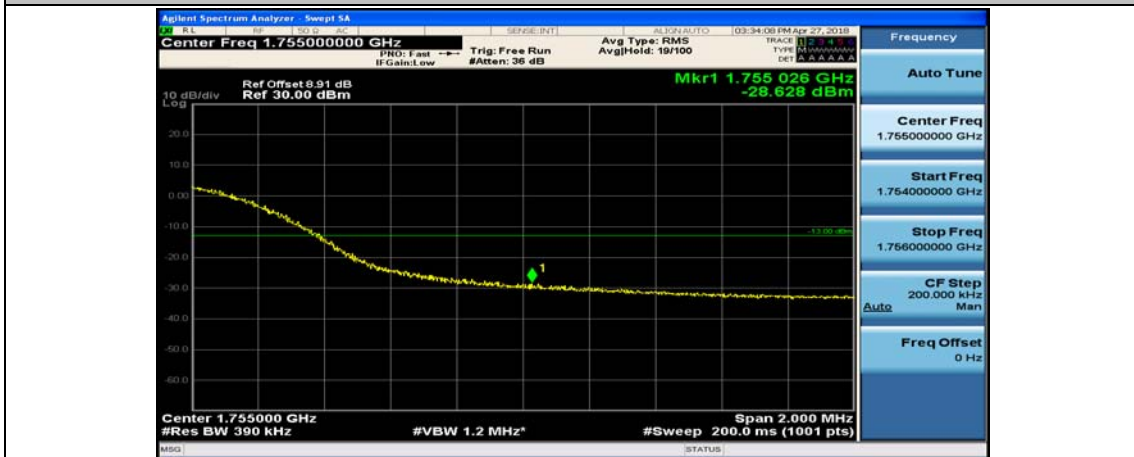

(Channel Bandwidth:20 MHz)_HCH_16QAM_1RB#99

(Channel Bandwidth:20 MHz)_HCH_16QAM_50RB#0

(Channel Bandwidth:20 MHz)_HCH_16QAM_50RB#25

(Channel Bandwidth:20 MHz)_HCH_16QAM_50RB#50

(Channel Bandwidth:20 MHz)_HCH_16QAM_100RB#0