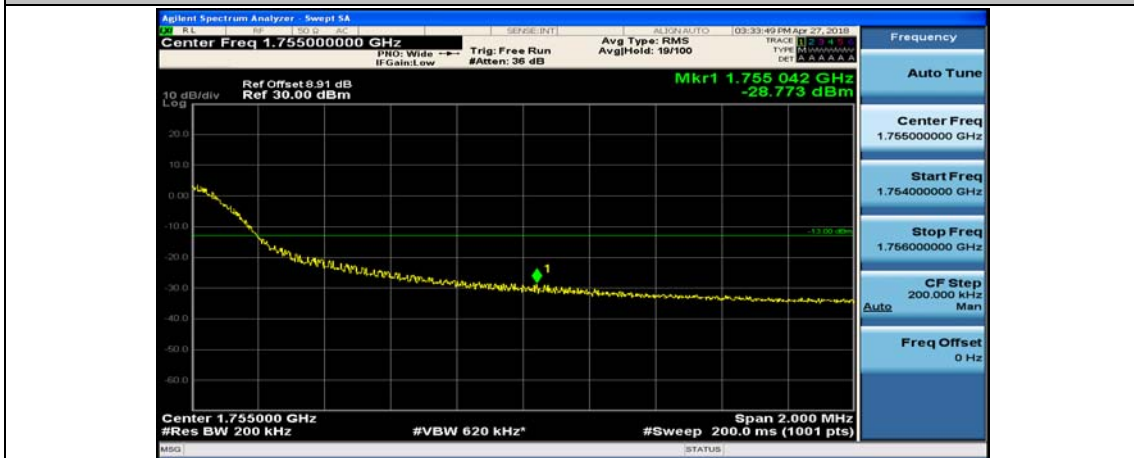

(Channel Bandwidth:20 MHz)_HCH_16QAM_1RB#99

(Channel Bandwidth:20 MHz)_HCH_16QAM_50RB#0

(Channel Bandwidth:20 MHz)_HCH_16QAM_50RB#25

(Channel Bandwidth:20 MHz)_HCH_16QAM_50RB#50

(Channel Bandwidth:20 MHz)_HCH_16QAM_100RB#0