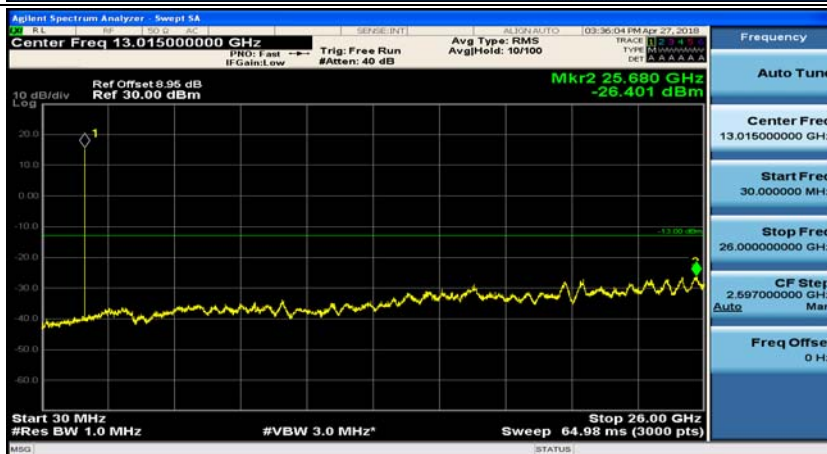

(Channel Bandwidth: 1.4 MHz)_LCH_16QAM_1RB#0