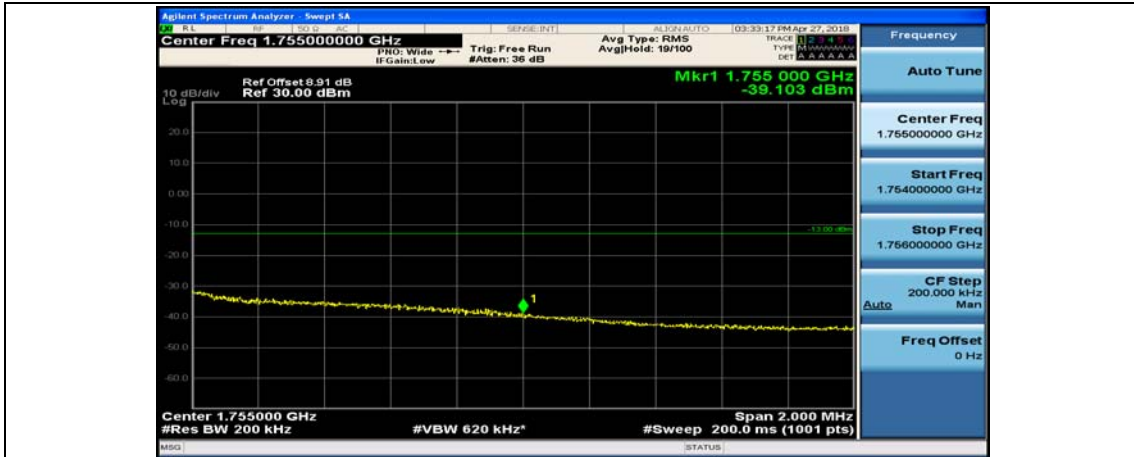

(Channel Bandwidth:20 MHz)_HCH_QPSK_50RB#0