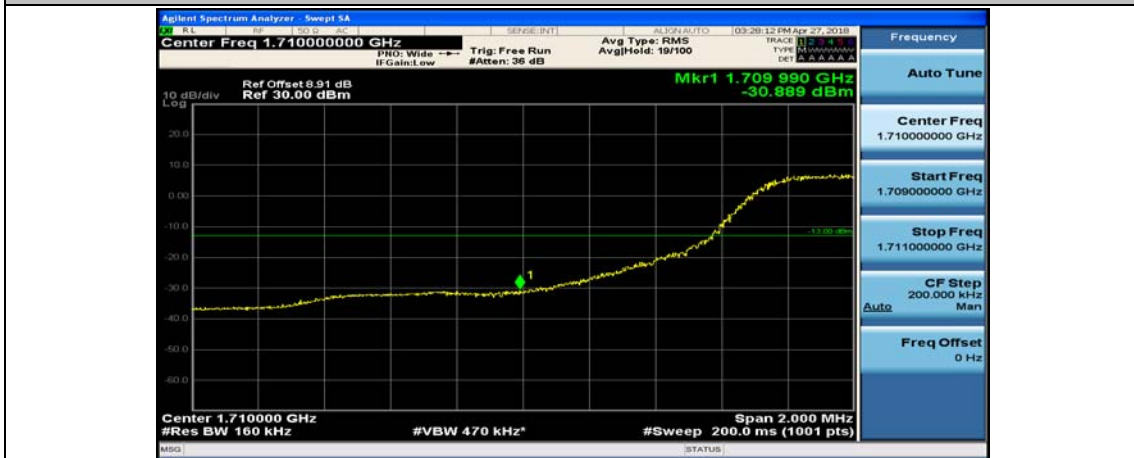

Channel Bandwidth: 15 MHz

(Channel Bandwidth:15 MHz)_LCH_QPSK_1RB#0

(Channel Bandwidth:15 MHz)_LCH_QPSK_1RB#37

(Channel Bandwidth:15 MHz)_LCH_QPSK_1RB#74

(Channel Bandwidth:15 MHz)_LCH_QPSK_37RB#0

(Channel Bandwidth:15 MHz)_LCH_QPSK_37RB#18