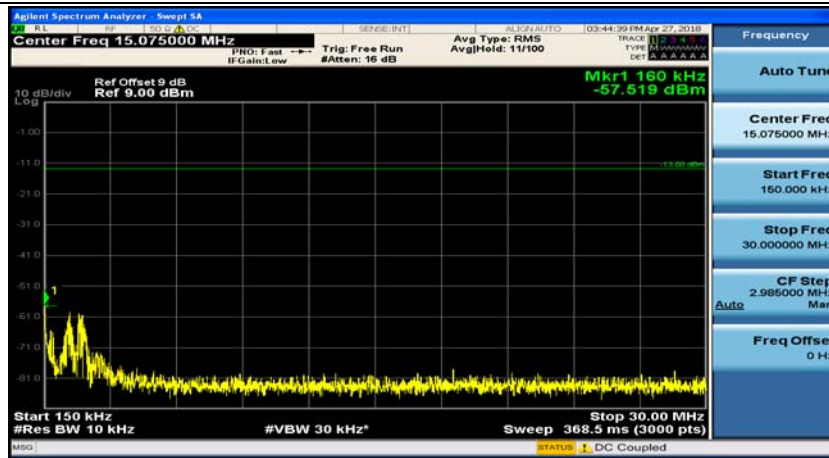

(Channel Bandwidth: 1.4 MHz)_HCH_16QAM_1RB#0

(Channel Bandwidth: 1.4 MHz)_HCH_16QAM_1RB#3

Channel Bandwidth: 3 MHz

(Channel Bandwidth: 3 MHz)_MCH_QPSK_1RB#0

(Channel Bandwidth: 3 MHz)_MCH_QPSK_1RB#7