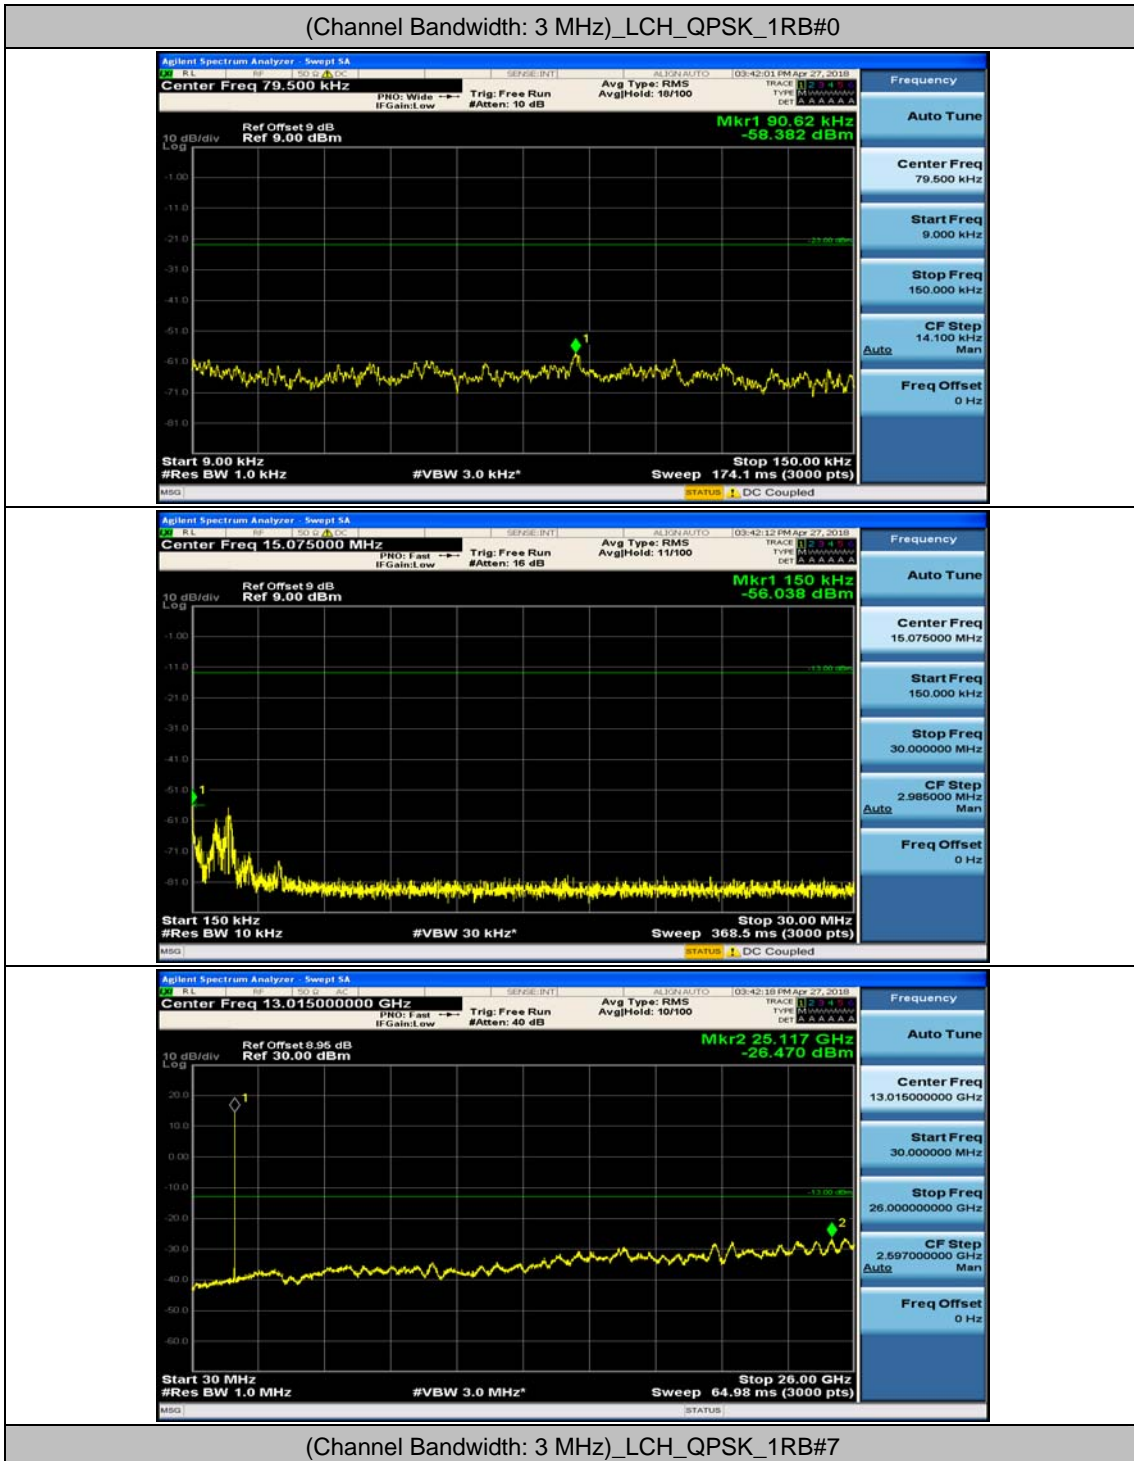

(Channel Bandwidth: 1.4 MHz)_HCH_16QAM_1RB#0

(Channel Bandwidth: 1.4 MHz)_HCH_16QAM_1RB#3

Channel Bandwidth: 3 MHz

(Channel Bandwidth: 3 MHz)_MCH_QPSK_1RB#0

(Channel Bandwidth: 3 MHz)_MCH_QPSK_1RB#7