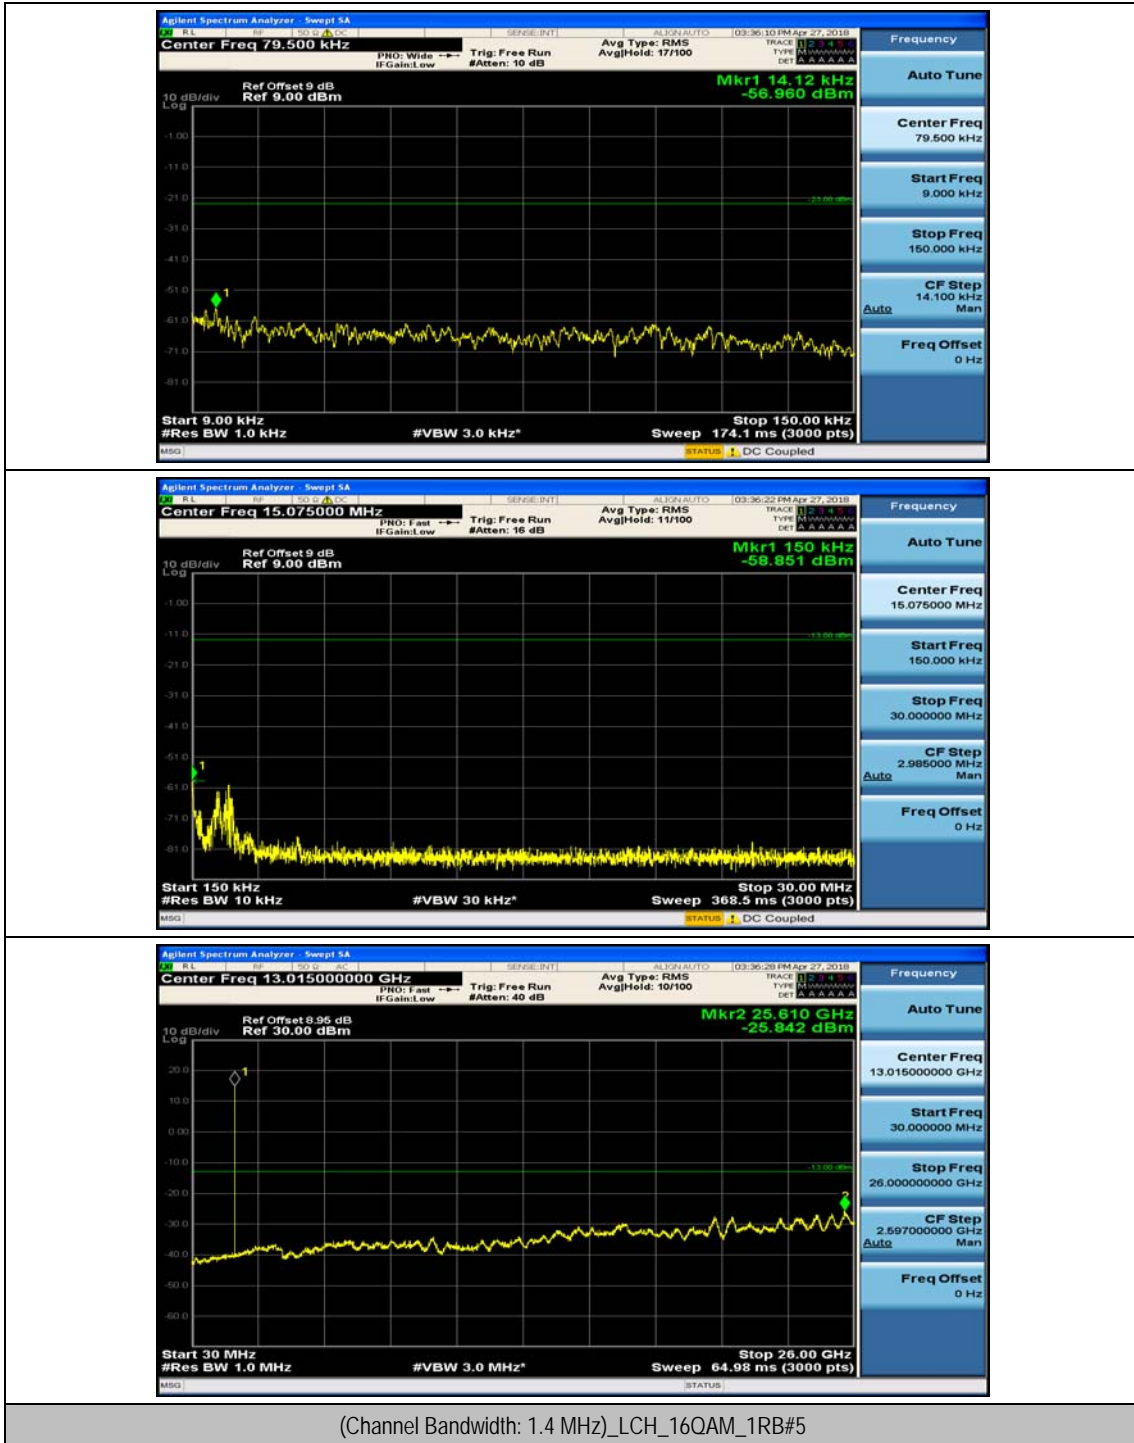

(Channel Bandwidth: 1.4 MHz)_HCH_QPSK_1RB#3

(Channel Bandwidth: 1.4 MHz)_LCH_16QAM_1RB#0

(Channel Bandwidth: 1.4 MHz)_LCH_16QAM_1RB#3

(Channel Bandwidth: 1.4 MHz)_MCH_16QAM_1RB#0

(Channel Bandwidth: 1.4 MHz)_MCH_16QAM_1RB#3