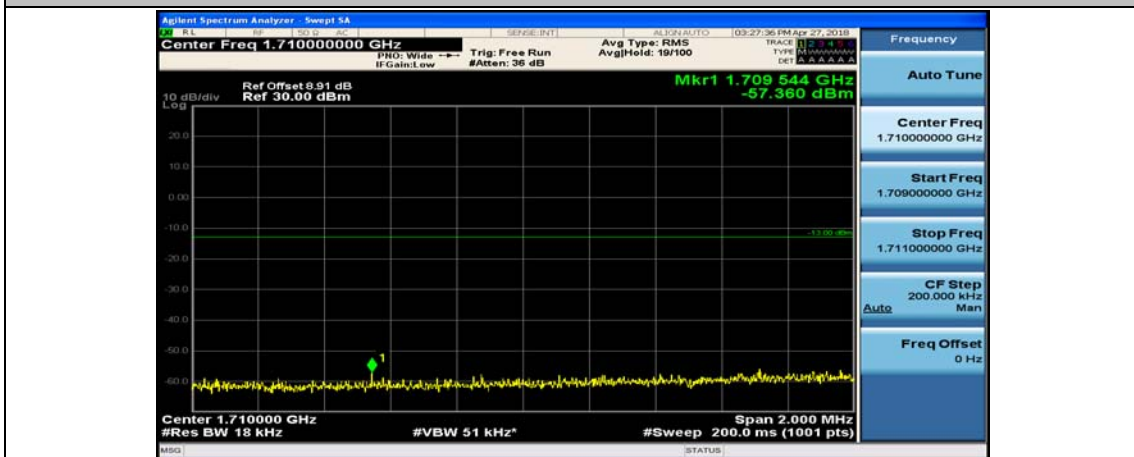

Channel Bandwidth: 10 MHz_HCH_16QAM_1RB#49

Channel Bandwidth: 10 MHz_HCH_16QAM_25RB#0

Channel Bandwidth: 10 MHz_HCH_16QAM_25RB#12

Channel Bandwidth: 10 MHz_HCH_16QAM_25RB#25

Channel Bandwidth: 10 MHz_HCH_16QAM_50RB#0

Channel Bandwidth: 15 MHz

(Channel Bandwidth:15 MHz)_LCH_QPSK_1RB#0

(Channel Bandwidth:15 MHz)_LCH_QPSK_1RB#37

(Channel Bandwidth:15 MHz)_LCH_QPSK_1RB#74

(Channel Bandwidth:15 MHz)_LCH_QPSK_37RB#0

(Channel Bandwidth:15 MHz)_LCH_QPSK_37RB#18