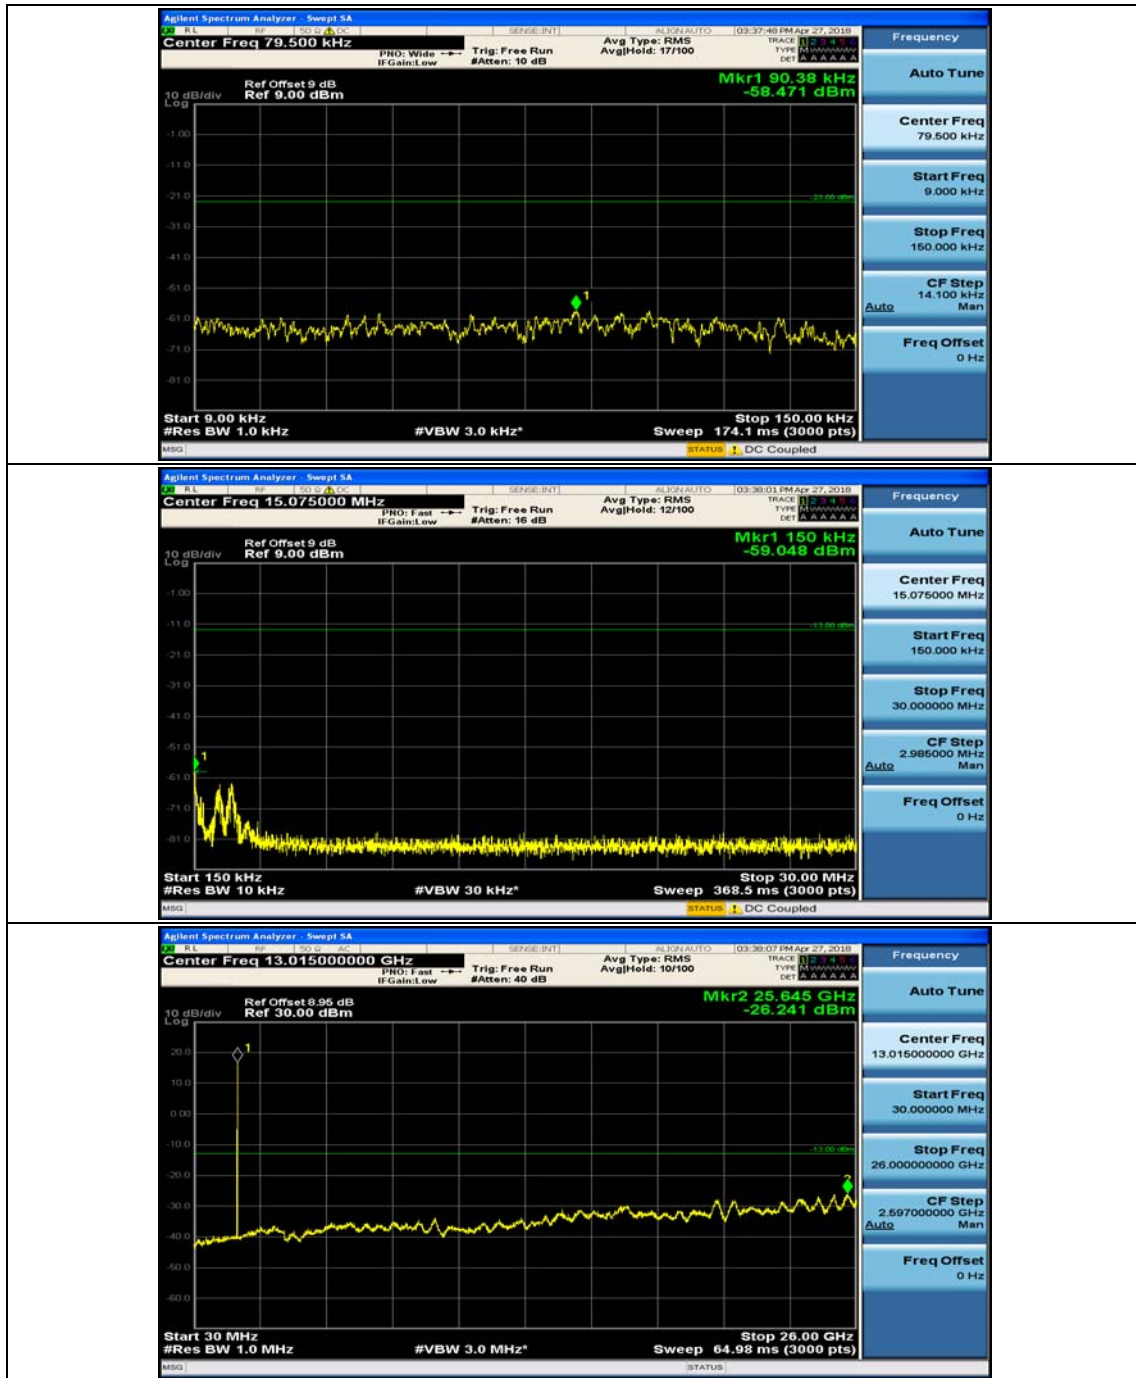

Appendix E: Conducted Spurious Emission

Test Graphs

Channel Bandwidth: 1.4 MHz

(Channel Bandwidth: 1.4 MHz)_MCH_QPSK_1RB#0

(Channel Bandwidth: 1.4 MHz)_MCH_QPSK_1RB#3

(Channel Bandwidth: 1.4 MHz)_HCH_QPSK_1RB#0