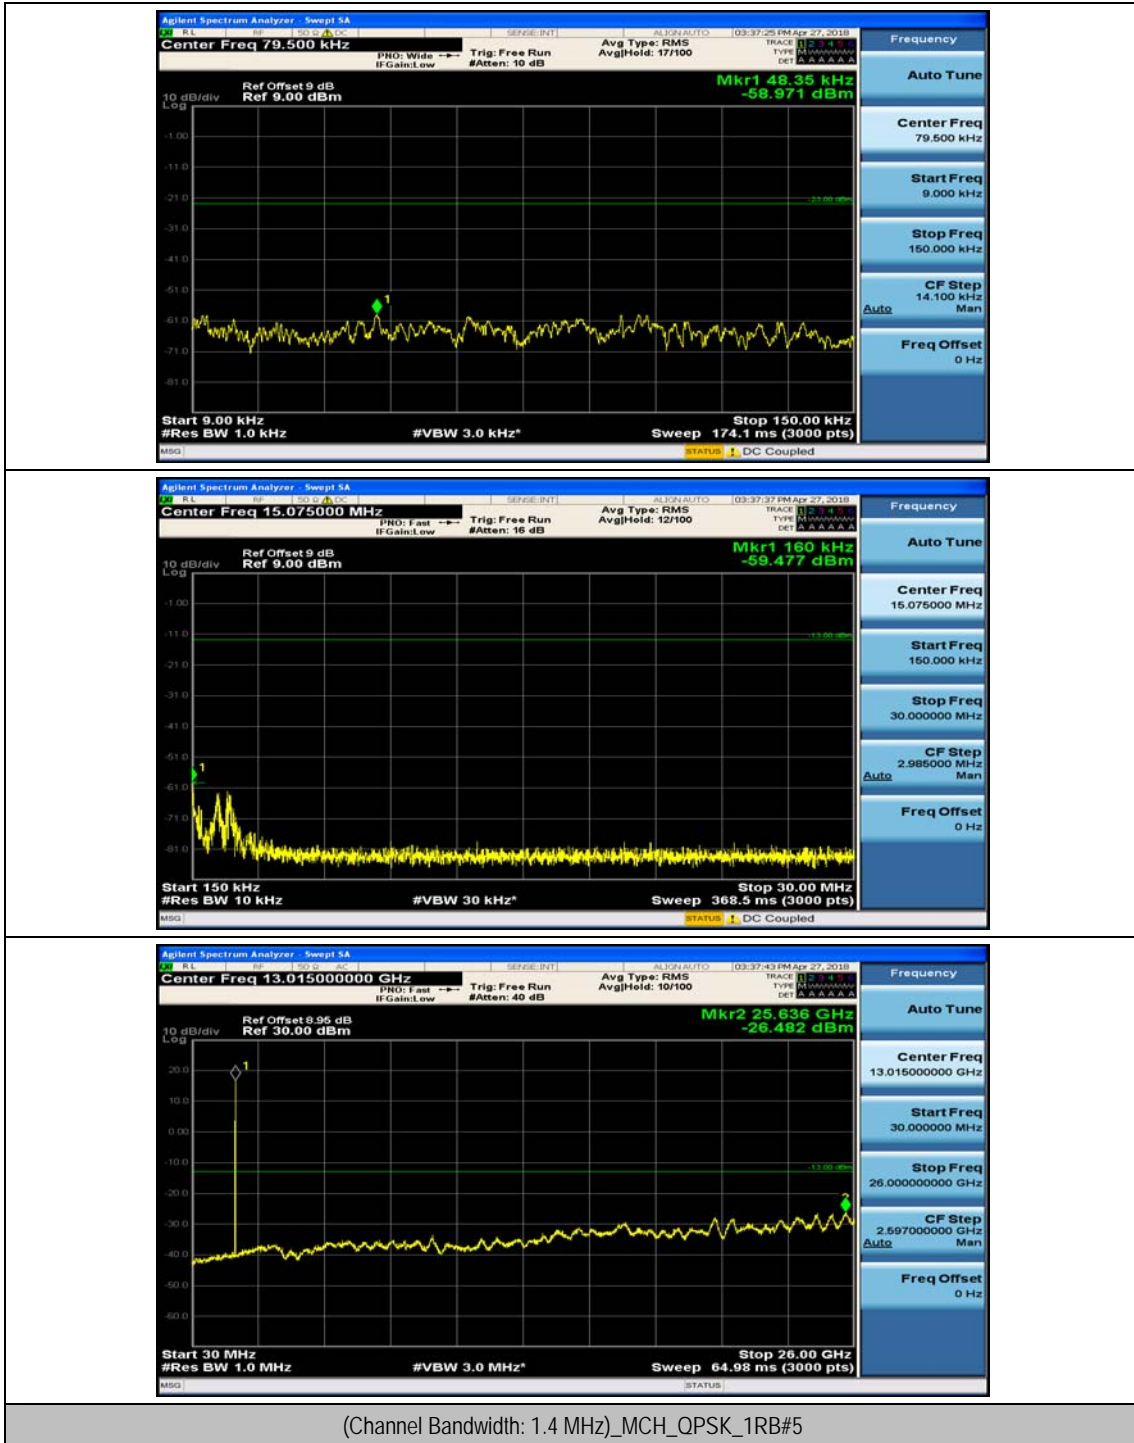

Appendix E: Conducted Spurious Emission

Test Graphs

Channel Bandwidth: 1.4 MHz

(Channel Bandwidth: 1.4 MHz)_MCH_QPSK_1RB#0

(Channel Bandwidth: 1.4 MHz)_MCH_QPSK_1RB#3

(Channel Bandwidth: 1.4 MHz)_HCH_QPSK_1RB#0