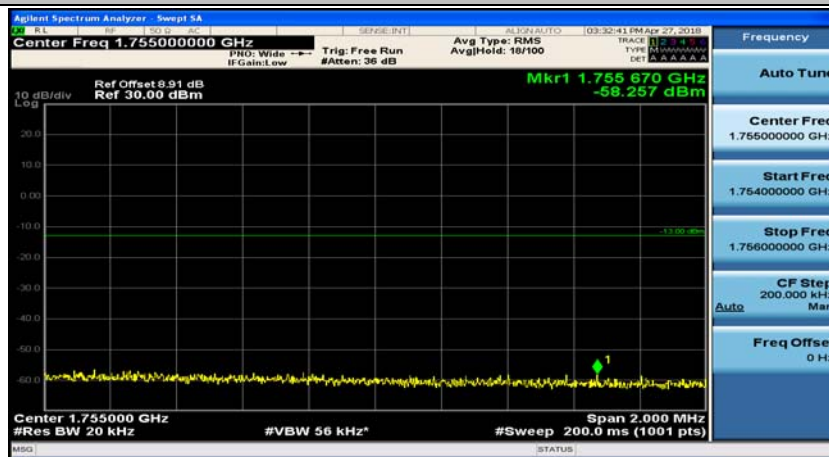

(Channel Bandwidth:20 MHz)_HCH_QPSK_1RB#49