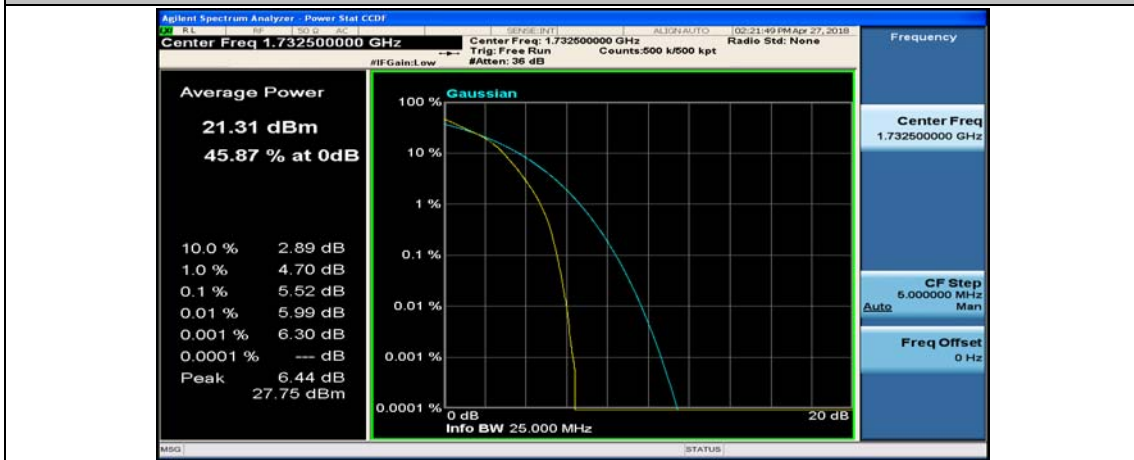

Channel Bandwidth: 10 MHz_MCH_16QAM_50RB#0