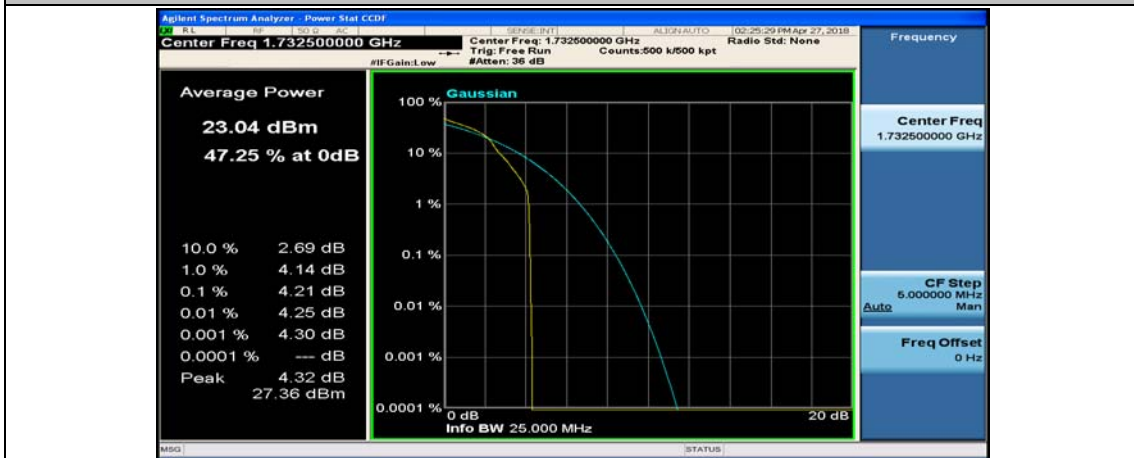

(Channel Bandwidth:15 MHz)_MCH_16QAM_1RB#37