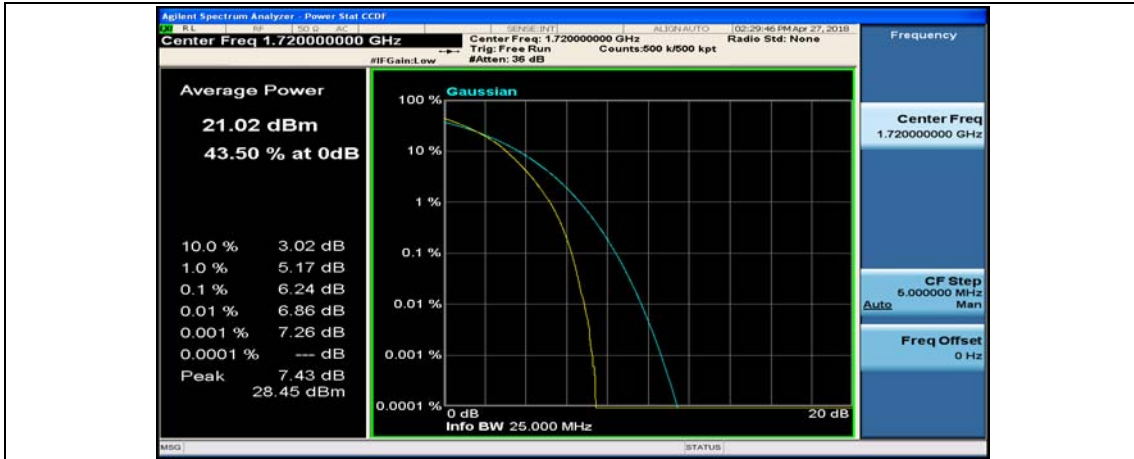

(Channel Bandwidth:20 MHz)\_LCH\_16QAM\_1RB#99

(Channel Bandwidth:20 MHz)\_LCH\_16QAM\_50RB#0

(Channel Bandwidth:20 MHz)\_LCH\_16QAM\_50RB#25

(Channel Bandwidth:20 MHz)\_LCH\_16QAM\_50RB#50

(Channel Bandwidth:20 MHz)\_LCH\_16QAM\_100RB#0