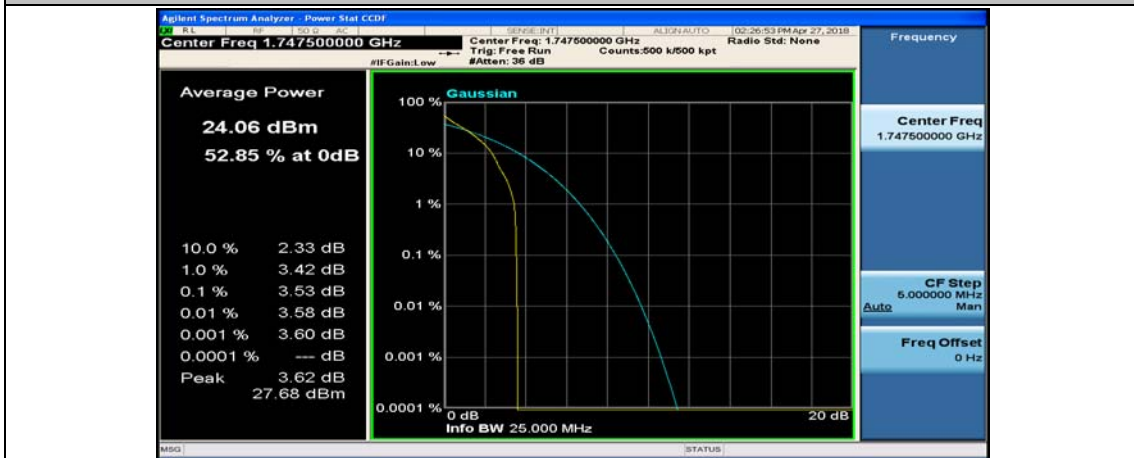

(Channel Bandwidth:15 MHz)\_MCH\_QPSK\_75RB#0

(Channel Bandwidth:15 MHz)\_HCH\_QPSK\_1RB#0

(Channel Bandwidth:15 MHz)\_HCH\_QPSK\_1RB#37

(Channel Bandwidth:15 MHz)\_HCH\_QPSK\_1RB#74

(Channel Bandwidth:15 MHz)\_HCH\_QPSK\_37RB#0