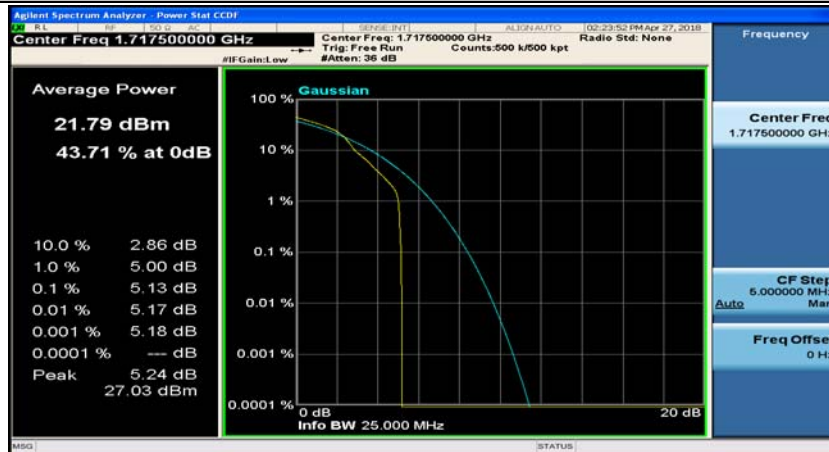

(Channel Bandwidth:15 MHz)\_HCH\_QPSK\_37RB#18

(Channel Bandwidth:15 MHz)\_HCH\_QPSK\_37RB#38

(Channel Bandwidth:15 MHz)\_HCH\_QPSK\_75RB#0

(Channel Bandwidth:15 MHz)\_LCH\_16QAM\_1RB#0

(Channel Bandwidth:15 MHz)\_LCH\_16QAM\_1RB#37