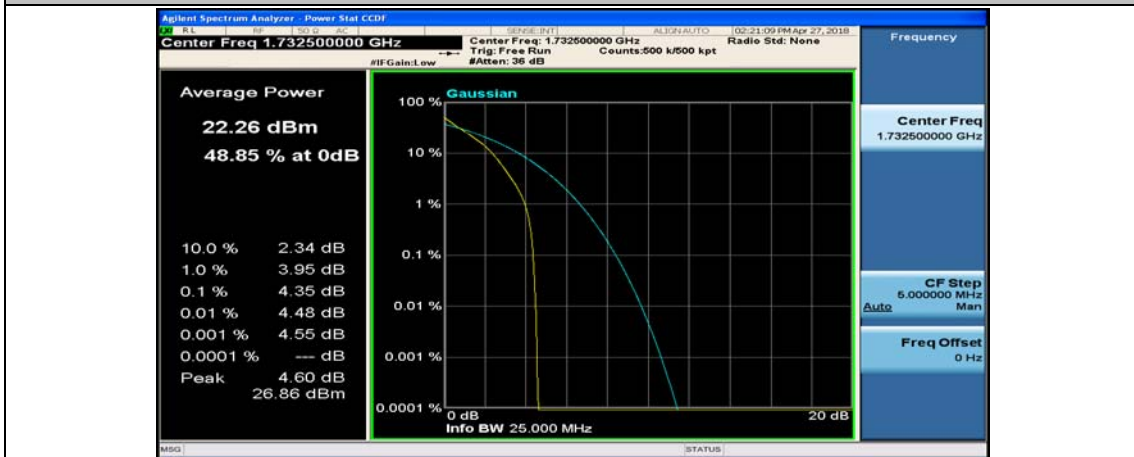

### Channel Bandwidth: 10 MHz

Channel Bandwidth: 10 MHz\_MCH\_QPSK\_1RB#0

Channel Bandwidth: 10 MHz\_MCH\_QPSK\_1RB#24

Channel Bandwidth: 10 MHz\_MCH\_QPSK\_1RB#49

Channel Bandwidth: 10 MHz\_MCH\_QPSK\_50RB#0