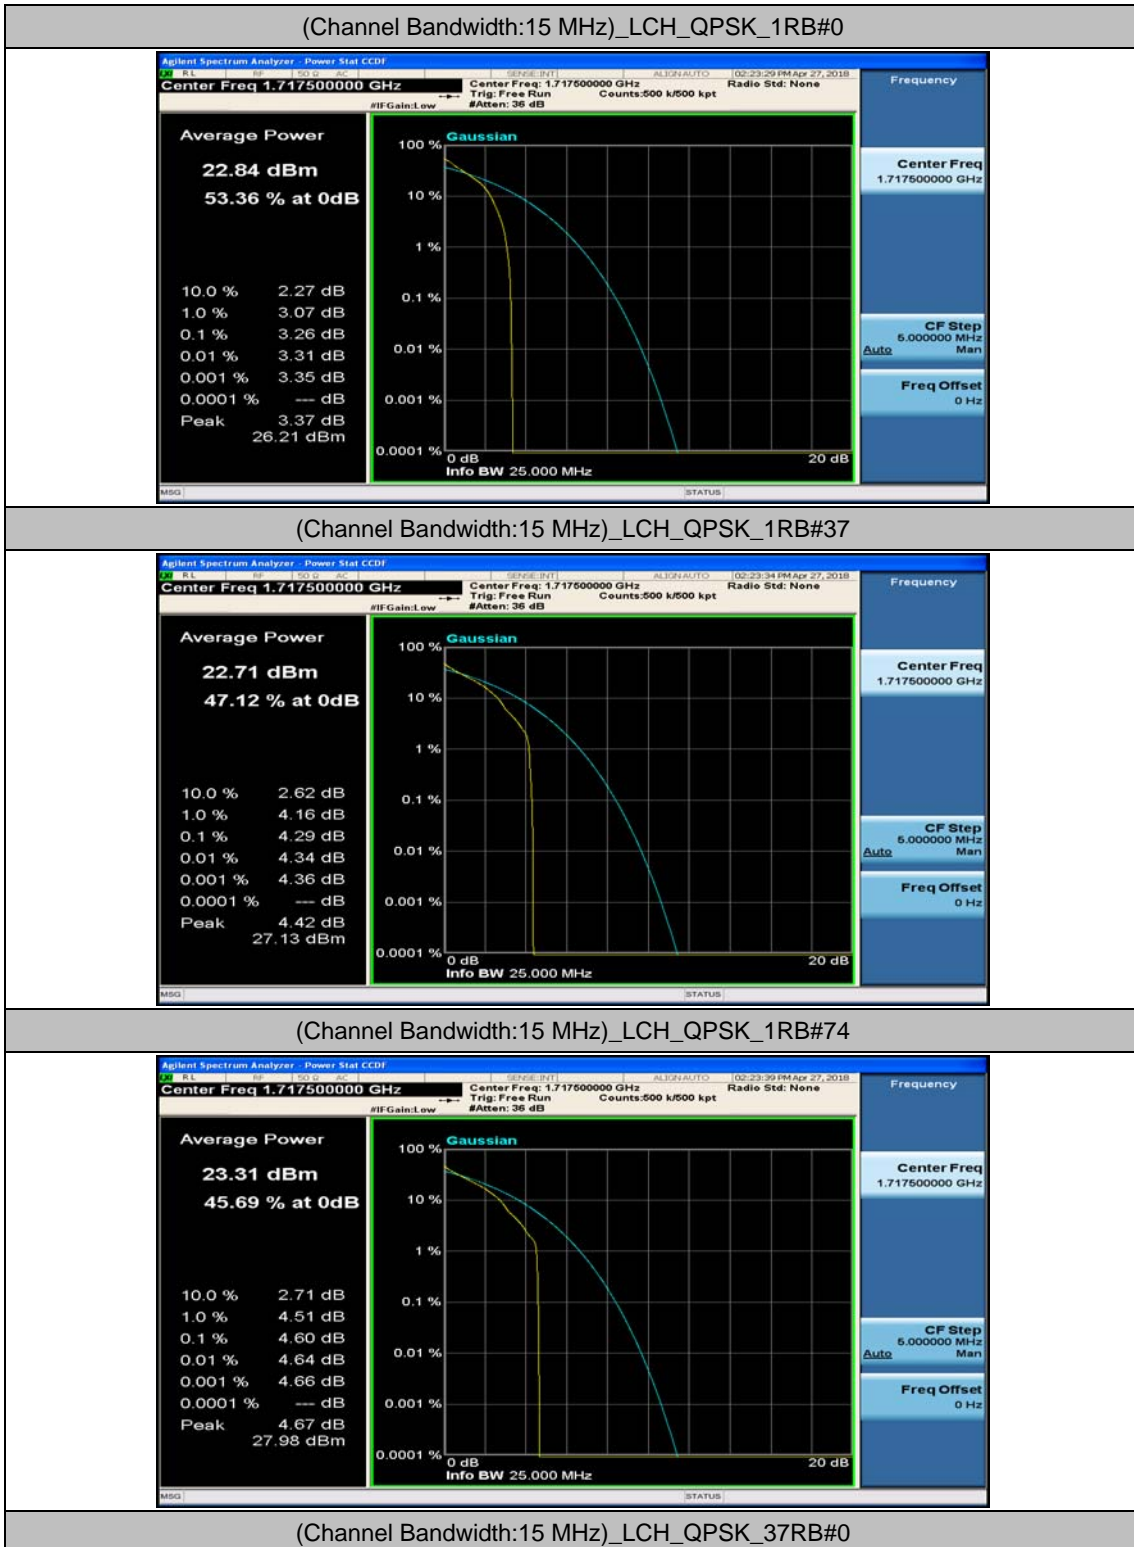

Channel Bandwidth: 10 MHz\_HCH\_16QAM\_1RB#49

Channel Bandwidth: 10 MHz\_HCH\_16QAM\_25RB#0

Channel Bandwidth: 10 MHz\_HCH\_16QAM\_25RB#12

### Channel Bandwidth: 15 MHz

(Channel Bandwidth:15 MHz)\_LCH\_QPSK\_37RB#18

(Channel Bandwidth:15 MHz)\_LCH\_QPSK\_37RB#38

(Channel Bandwidth:15 MHz)\_LCH\_QPSK\_75RB#0

(Channel Bandwidth:15 MHz)\_MCH\_QPSK\_1RB#0