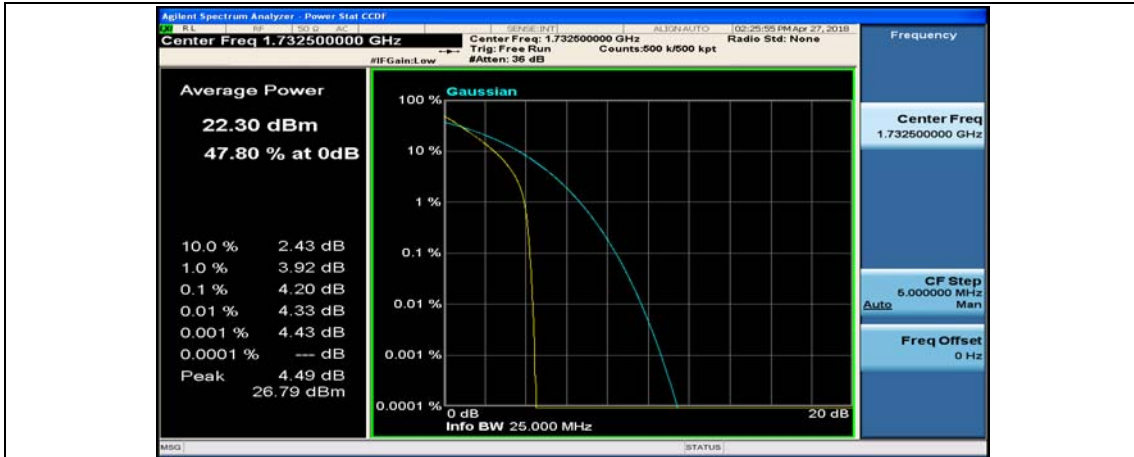

### Channel Bandwidth: 15 MHz

(Channel Bandwidth:15 MHz)\_LCH\_QPSK\_37RB#18

(Channel Bandwidth:15 MHz)\_LCH\_QPSK\_37RB#38

(Channel Bandwidth:15 MHz)\_LCH\_QPSK\_75RB#0

(Channel Bandwidth:15 MHz)\_MCH\_QPSK\_1RB#0

(Channel Bandwidth:15 MHz)\_MCH\_QPSK\_1RB#37

(Channel Bandwidth:15 MHz)\_MCH\_QPSK\_1RB#74

(Channel Bandwidth:15 MHz)\_MCH\_QPSK\_37RB#0

(Channel Bandwidth:15 MHz)\_MCH\_QPSK\_37RB#18

(Channel Bandwidth:15 MHz)\_MCH\_QPSK\_37RB#38