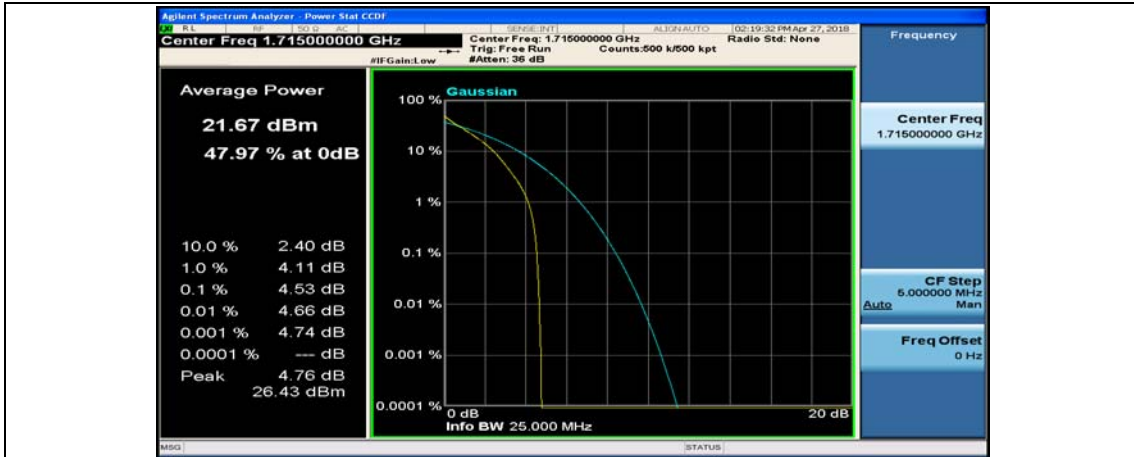

(Channel Bandwidth: 5 MHz)\_HCH\_16QAM\_12RB#13

(Channel Bandwidth: 5 MHz)\_HCH\_16QAM\_25RB#0

### Channel Bandwidth: 10 MHz

Channel Bandwidth: 10 MHz\_MCH\_QPSK\_1RB#0

Channel Bandwidth: 10 MHz\_MCH\_QPSK\_1RB#24

Channel Bandwidth: 10 MHz\_MCH\_QPSK\_1RB#49

Channel Bandwidth: 10 MHz\_MCH\_QPSK\_50RB#0