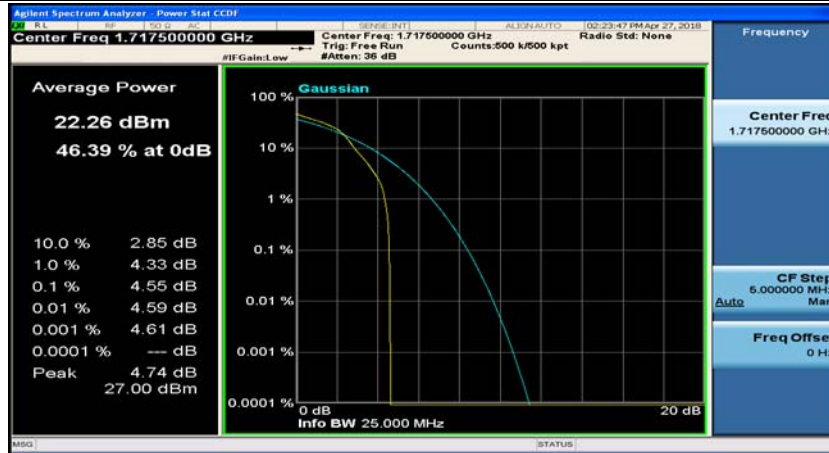

(Channel Bandwidth:15 MHz)\_HCH\_QPSK\_37RB#18

(Channel Bandwidth:15 MHz)\_HCH\_QPSK\_37RB#38

(Channel Bandwidth:15 MHz)\_HCH\_QPSK\_75RB#0

(Channel Bandwidth:15 MHz)\_LCH\_16QAM\_1RB#0

(Channel Bandwidth:15 MHz)\_LCH\_16QAM\_1RB#37