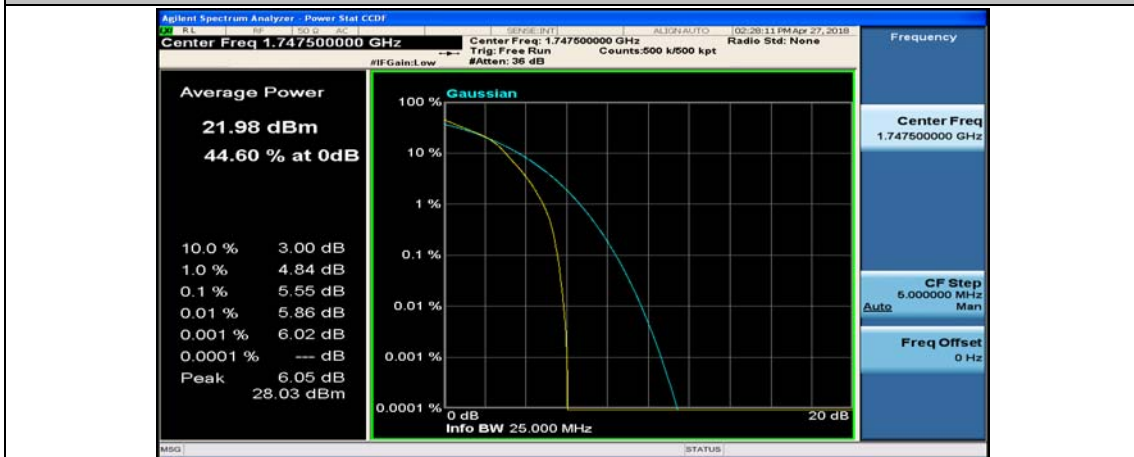

(Channel Bandwidth:15 MHz)\_HCH\_16QAM\_37RB#0

(Channel Bandwidth:15 MHz)\_HCH\_16QAM\_37RB#18

(Channel Bandwidth:15 MHz)\_HCH\_16QAM\_37RB#38

(Channel Bandwidth:15 MHz)\_HCH\_16QAM\_75RB#0