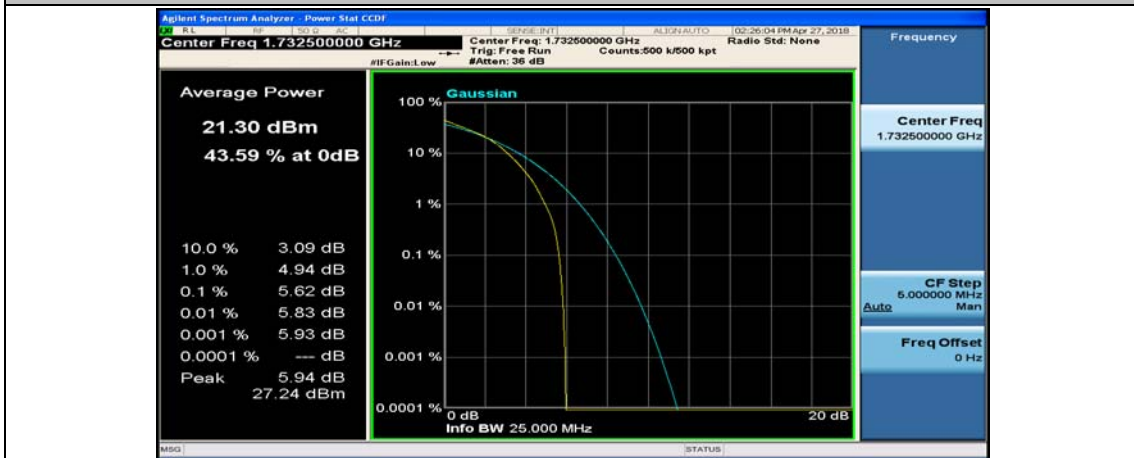

(Channel Bandwidth:15 MHz)\_MCH\_16QAM\_1RB#0

(Channel Bandwidth:15 MHz)\_MCH\_16QAM\_1RB#37

(Channel Bandwidth:15 MHz)\_MCH\_16QAM\_1RB#74

(Channel Bandwidth:15 MHz)\_MCH\_16QAM\_37RB#0

(Channel Bandwidth:15 MHz)\_MCH\_16QAM\_37RB#18