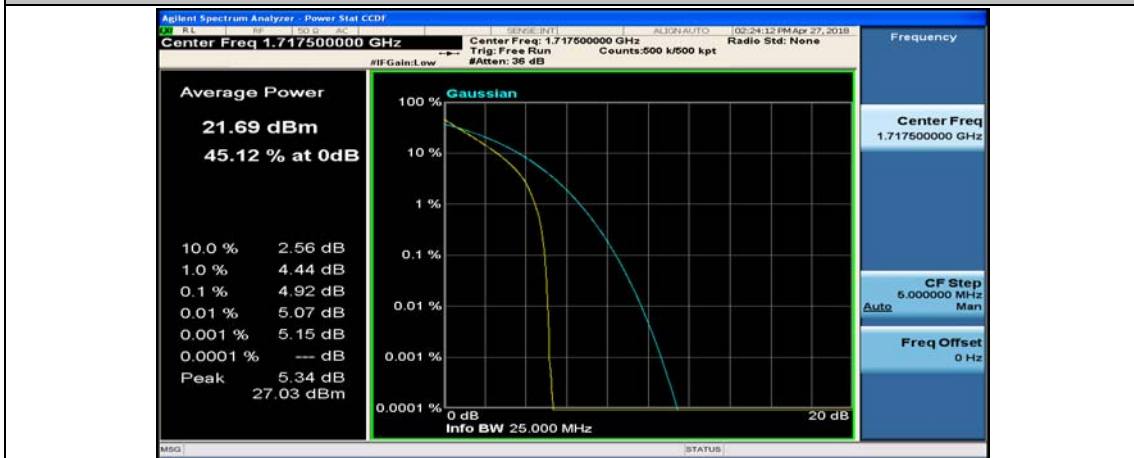

Channel Bandwidth: 10 MHz\_HCH\_16QAM\_1RB#49

Channel Bandwidth: 10 MHz\_HCH\_16QAM\_25RB#0

Channel Bandwidth: 10 MHz\_HCH\_16QAM\_25RB#12

### Channel Bandwidth: 15 MHz

(Channel Bandwidth:15 MHz)\_LCH\_QPSK\_37RB#18

(Channel Bandwidth:15 MHz)\_LCH\_QPSK\_37RB#38

(Channel Bandwidth:15 MHz)\_LCH\_QPSK\_75RB#0

(Channel Bandwidth:15 MHz)\_MCH\_QPSK\_1RB#0