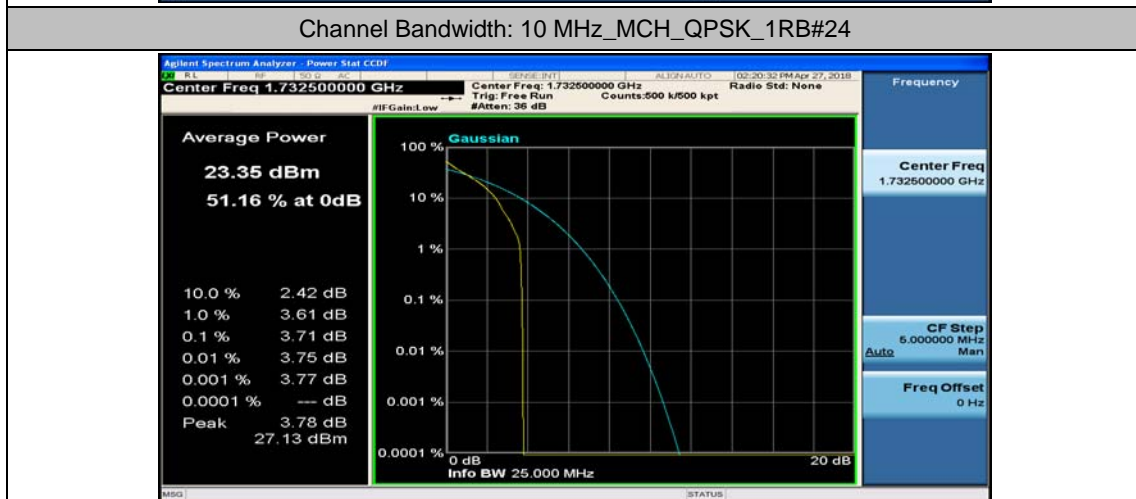

### Channel Bandwidth: 10 MHz

Channel Bandwidth: 10 MHz\_MCH\_QPSK\_1RB#0

Channel Bandwidth: 10 MHz\_MCH\_QPSK\_1RB#24

Channel Bandwidth: 10 MHz\_MCH\_QPSK\_1RB#49

Channel Bandwidth: 10 MHz\_MCH\_QPSK\_50RB#0