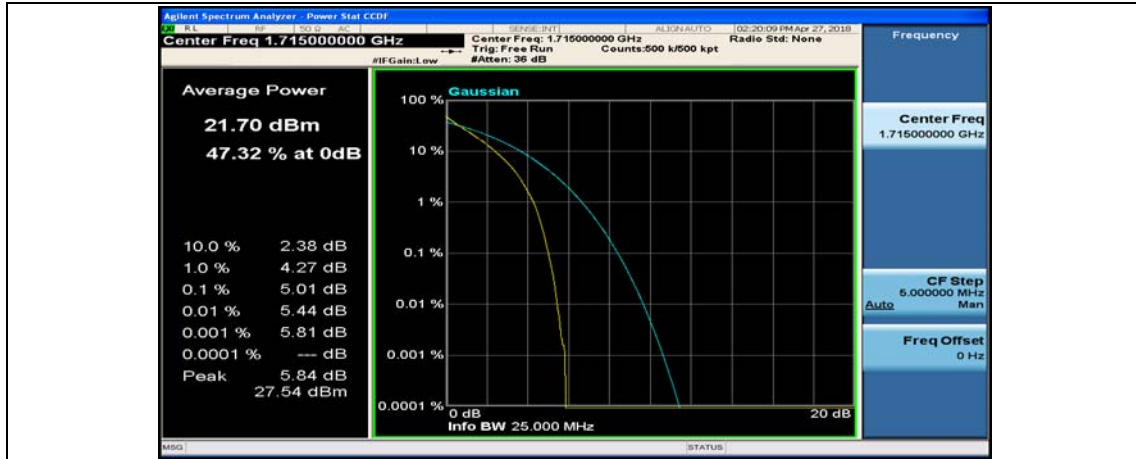

Channel Bandwidth: 10 MHz_MCH_QPSK_1RB#0