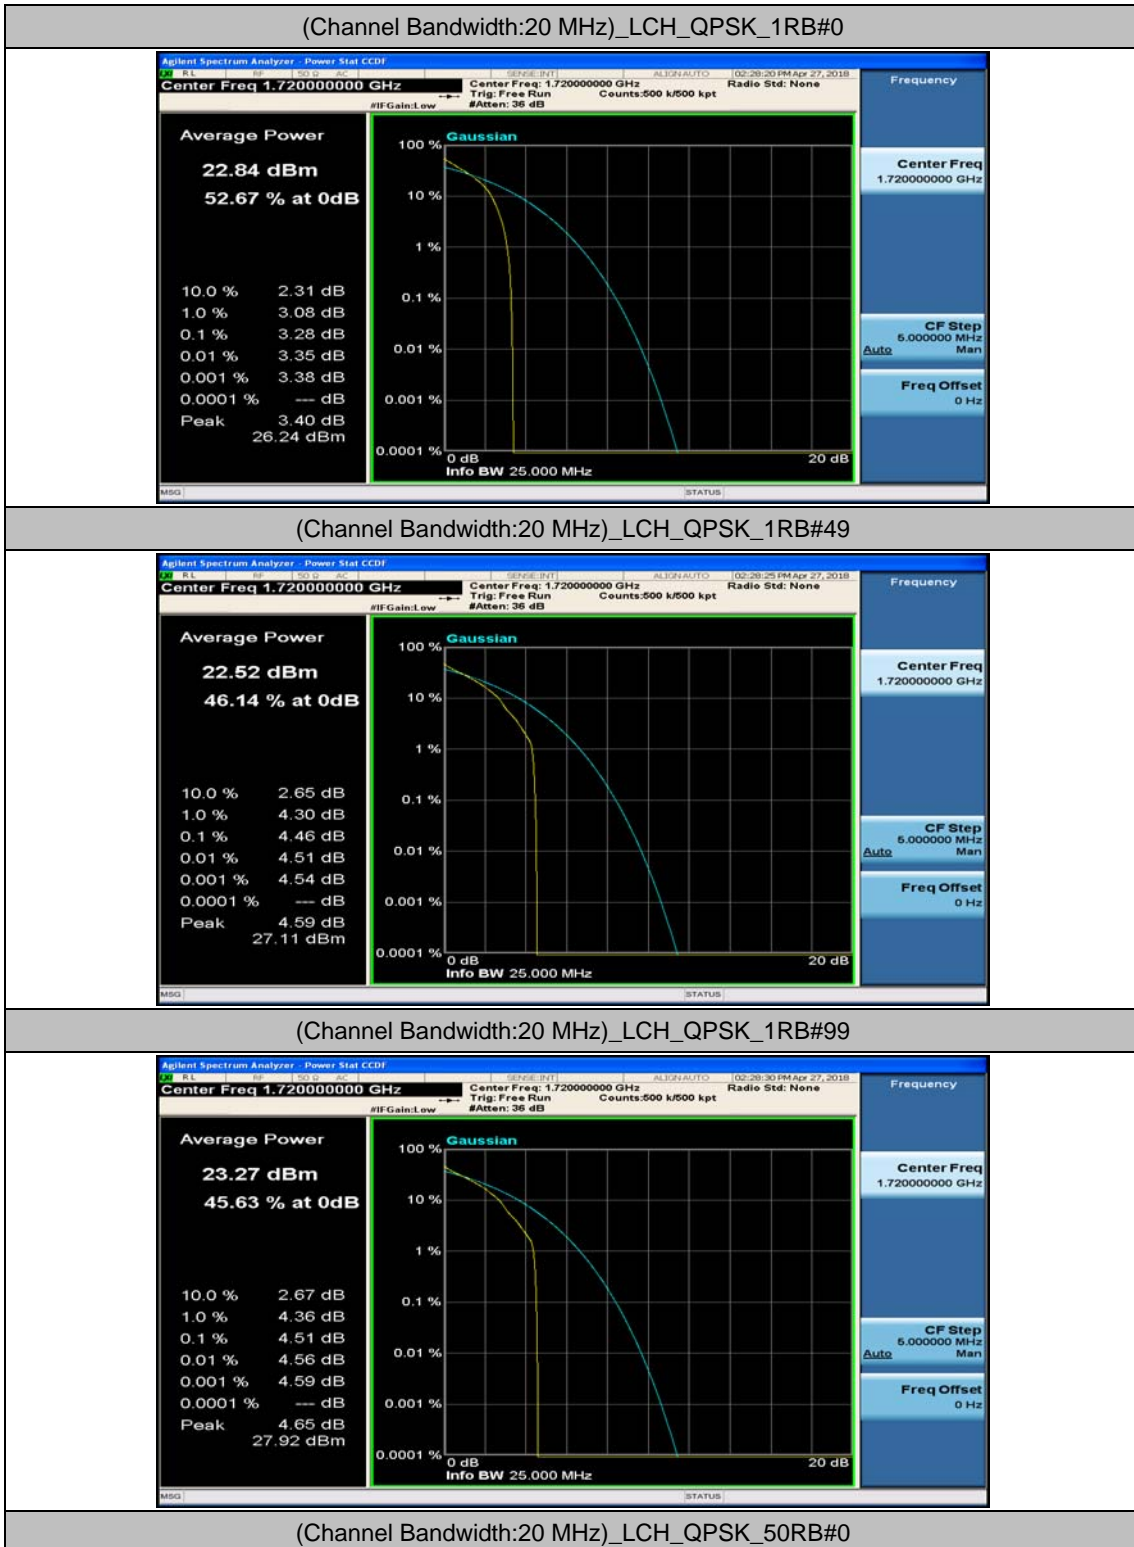

(Channel Bandwidth:15 MHz)\_HCH\_16QAM\_37RB#0

(Channel Bandwidth:15 MHz)\_HCH\_16QAM\_37RB#18

(Channel Bandwidth:15 MHz)\_HCH\_16QAM\_37RB#38

(Channel Bandwidth:15 MHz)\_HCH\_16QAM\_75RB#0

### Channel Bandwidth: 20 MHz

(Channel Bandwidth:20 MHz)\_LCH\_QPSK\_50RB#25

(Channel Bandwidth:20 MHz)\_LCH\_QPSK\_50RB#50

(Channel Bandwidth:20 MHz)\_LCH\_QPSK\_100RB#0

(Channel Bandwidth:20 MHz)\_MCH\_QPSK\_1RB#0