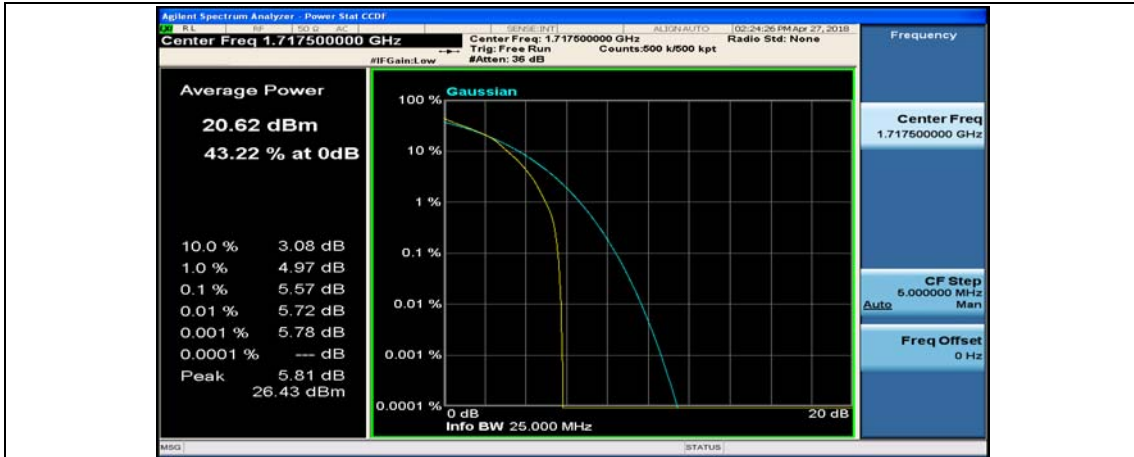

(Channel Bandwidth:15 MHz)_LCH_16QAM_37RB#0