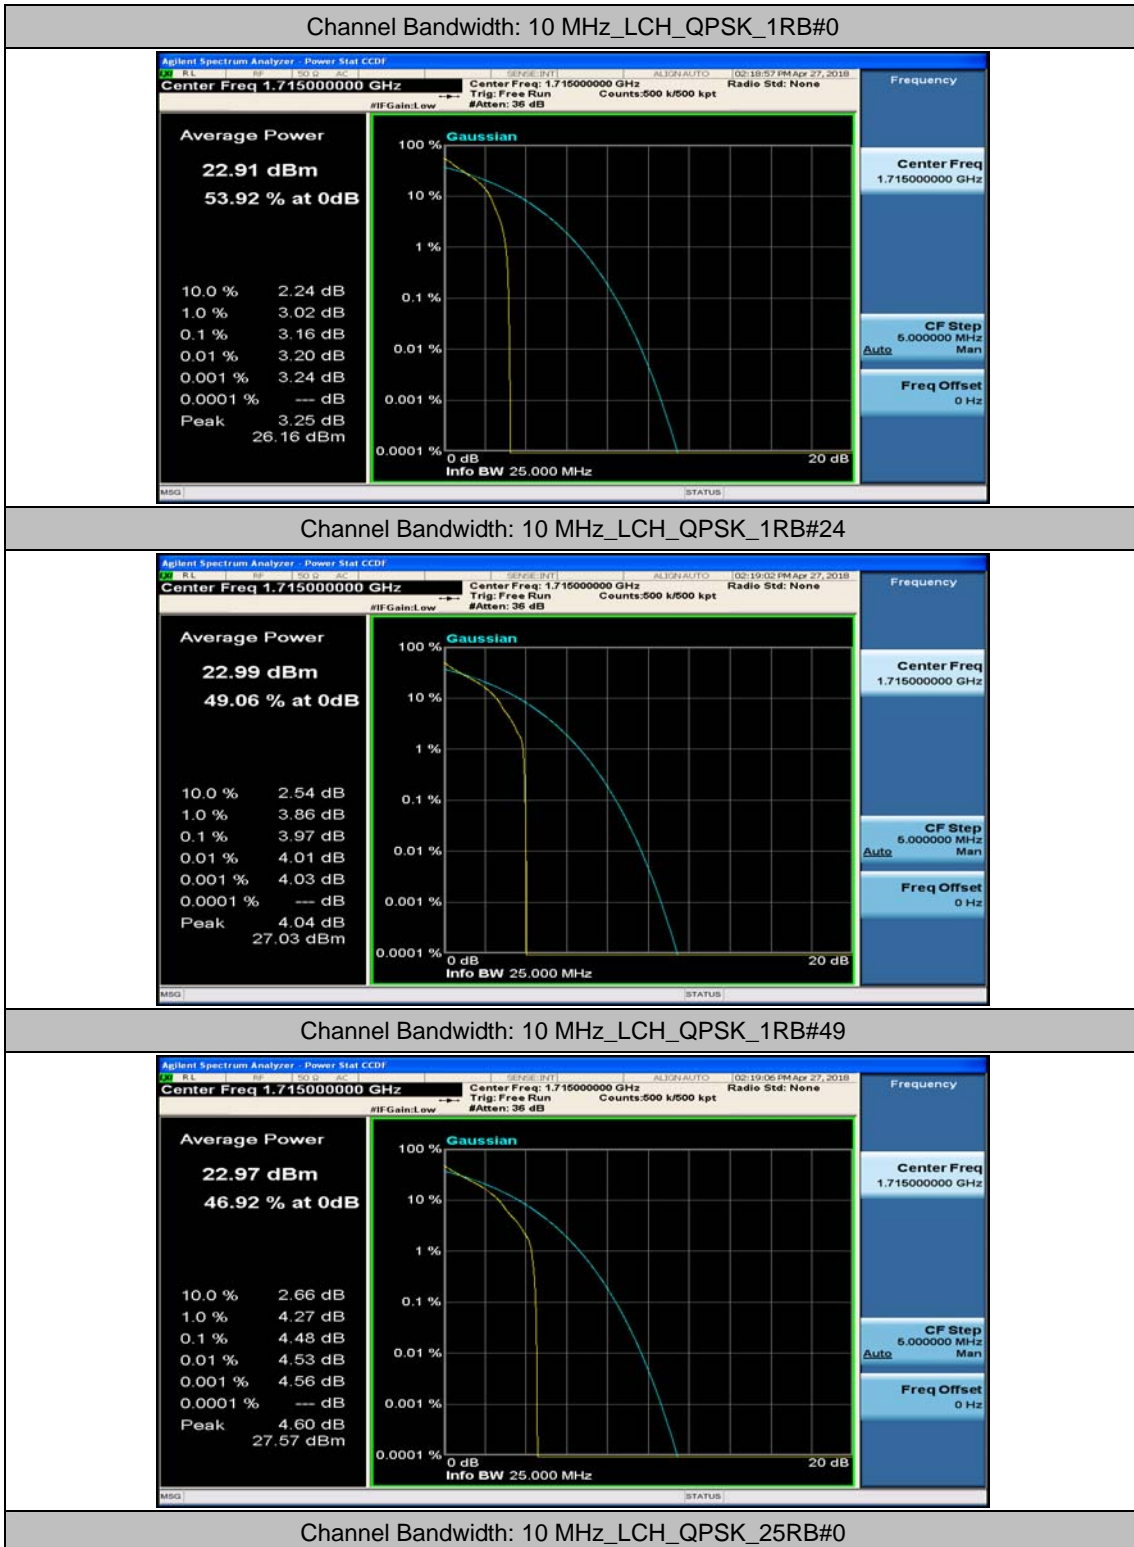

(Channel Bandwidth: 5 MHz)\_HCH\_16QAM\_12RB#13

(Channel Bandwidth: 5 MHz)\_HCH\_16QAM\_25RB#0

### Channel Bandwidth: 10 MHz

Channel Bandwidth: 10 MHz\_MCH\_QPSK\_1RB#0

Channel Bandwidth: 10 MHz\_MCH\_QPSK\_1RB#24

Channel Bandwidth: 10 MHz\_MCH\_QPSK\_1RB#49

Channel Bandwidth: 10 MHz\_MCH\_QPSK\_50RB#0