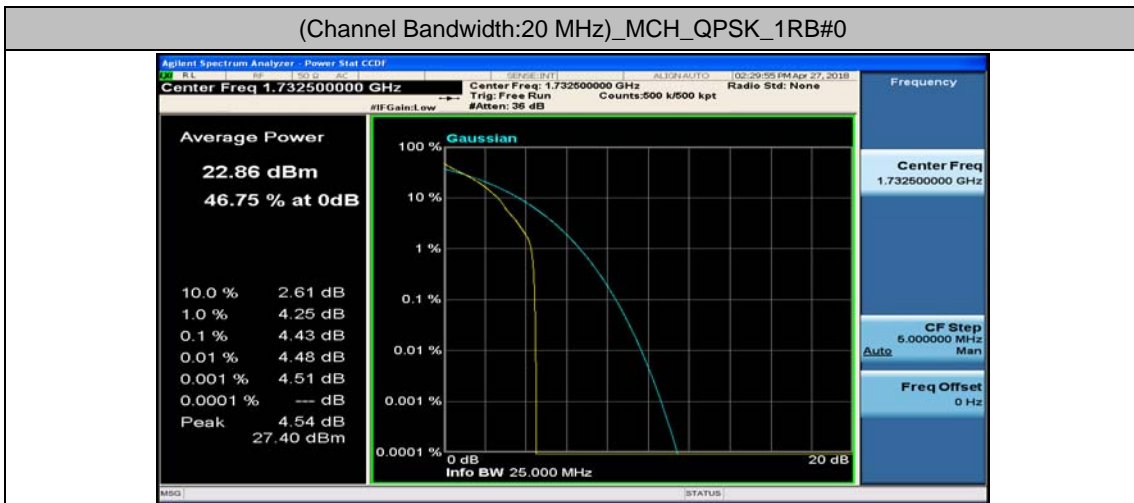

### Channel Bandwidth: 20 MHz

(Channel Bandwidth:20 MHz)\_LCH\_QPSK\_50RB#25

(Channel Bandwidth:20 MHz)\_LCH\_QPSK\_50RB#50

(Channel Bandwidth:20 MHz)\_LCH\_QPSK\_100RB#0

(Channel Bandwidth:20 MHz)\_MCH\_QPSK\_1RB#0