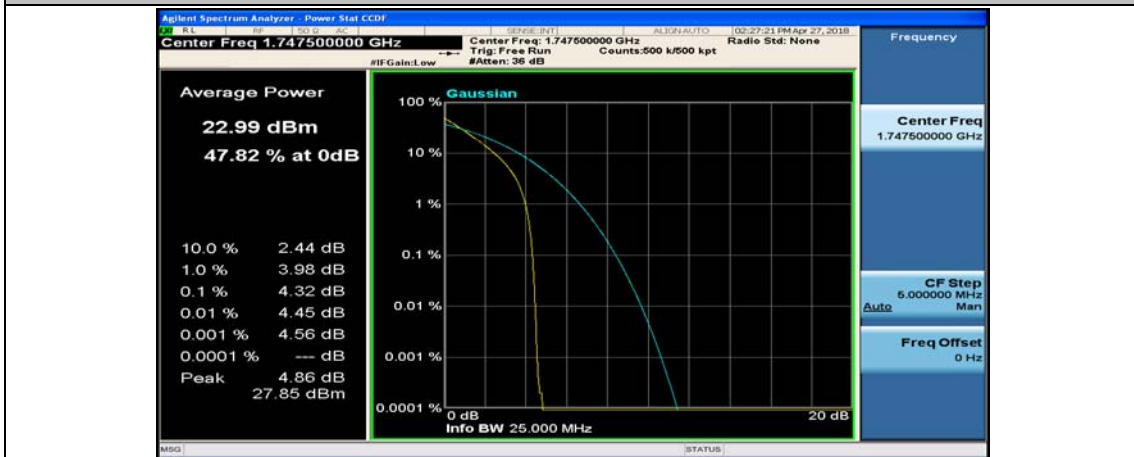

(Channel Bandwidth:15 MHz)\_MCH\_QPSK\_75RB#0

(Channel Bandwidth:15 MHz)\_HCH\_QPSK\_1RB#0

(Channel Bandwidth:15 MHz)\_HCH\_QPSK\_1RB#37

(Channel Bandwidth:15 MHz)\_HCH\_QPSK\_1RB#74

(Channel Bandwidth:15 MHz)\_HCH\_QPSK\_37RB#0