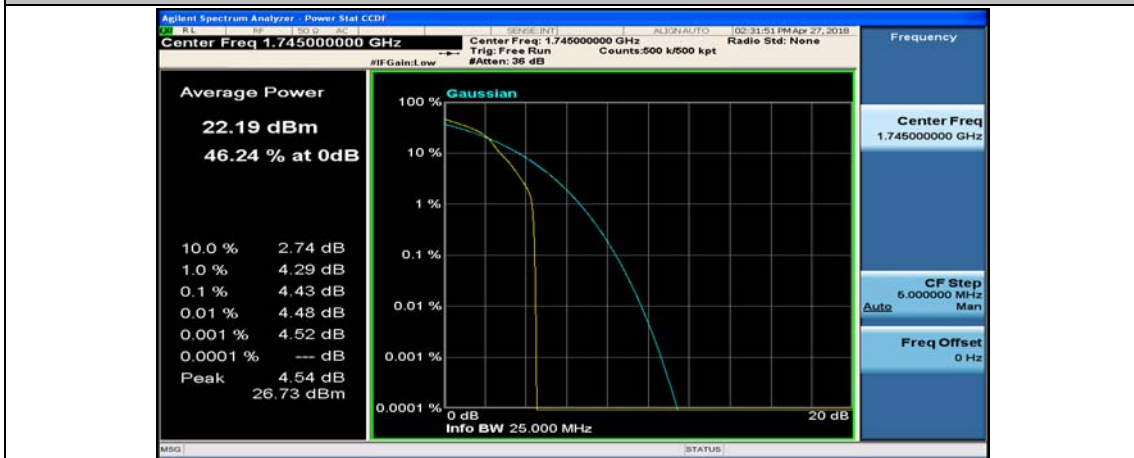

(Channel Bandwidth:20 MHz)_HCH_16QAM_1RB#0