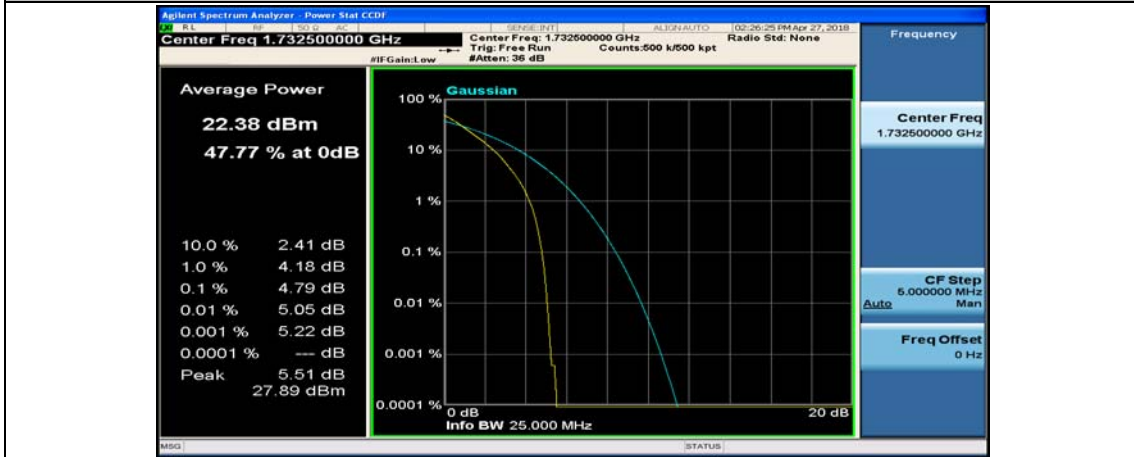

(Channel Bandwidth:15 MHz)_MCH_QPSK_75RB#0