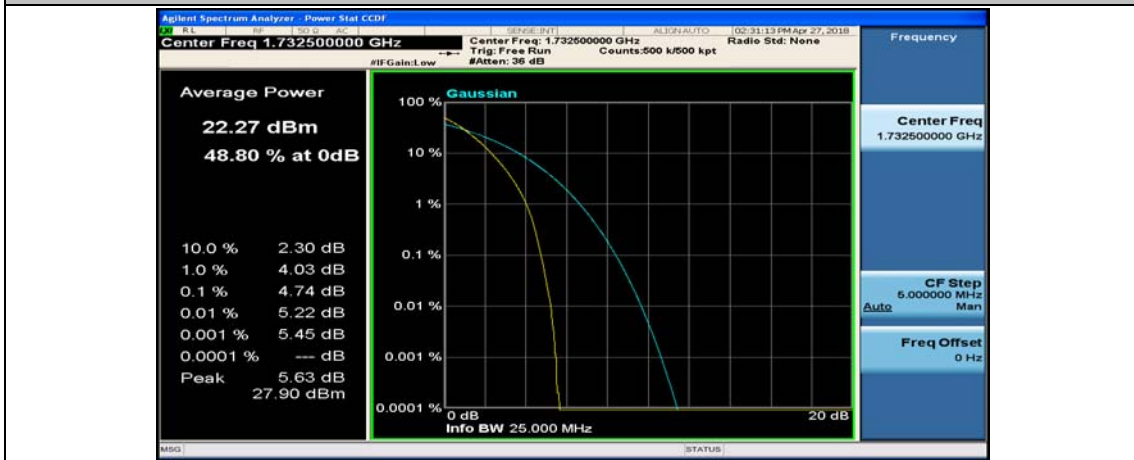

(Channel Bandwidth:20 MHz)_MCH_QPSK_100RB#0