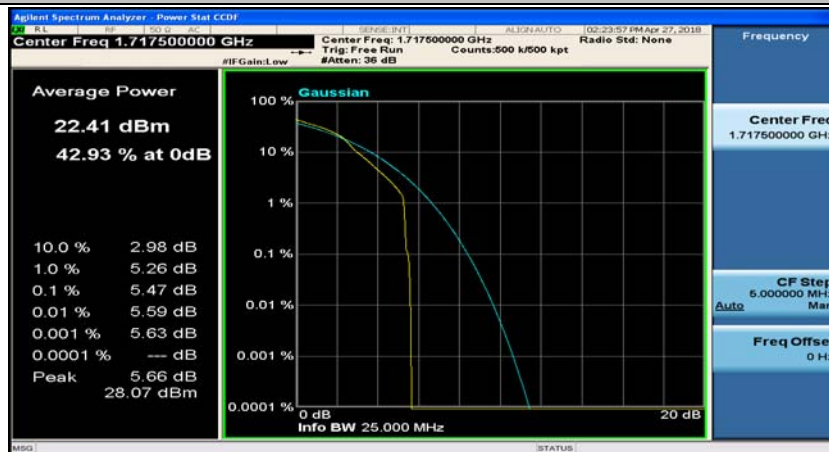

(Channel Bandwidth:15 MHz)_LCH_16QAM_1RB#74