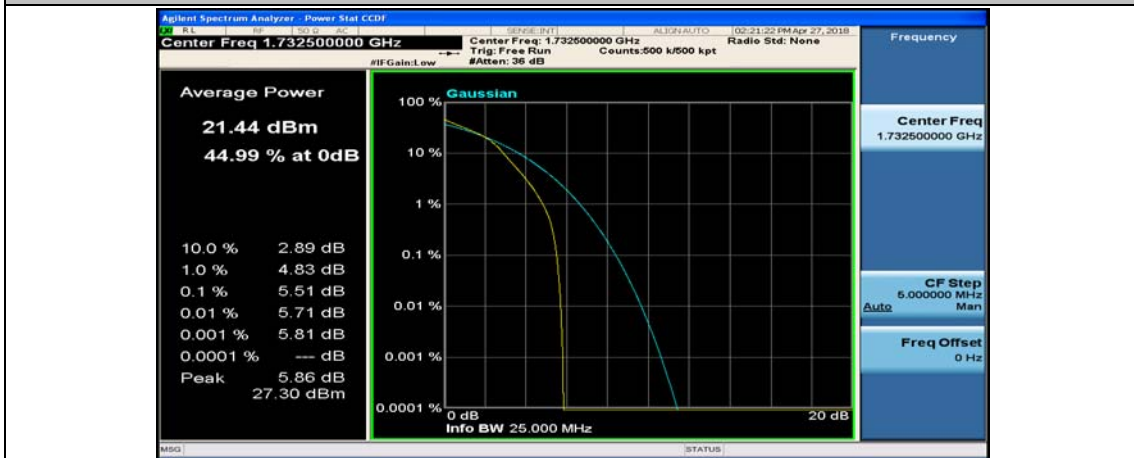

Channel Bandwidth: 10 MHz\_LCH\_16QAM\_25RB#0

Channel Bandwidth: 10 MHz\_MCH\_16QAM\_1RB#0

Channel Bandwidth: 10 MHz\_MCH\_16QAM\_1RB#24

Channel Bandwidth: 10 MHz\_MCH\_16QAM\_1RB#49

Channel Bandwidth: 10 MHz\_MCH\_16QAM\_25RB#0