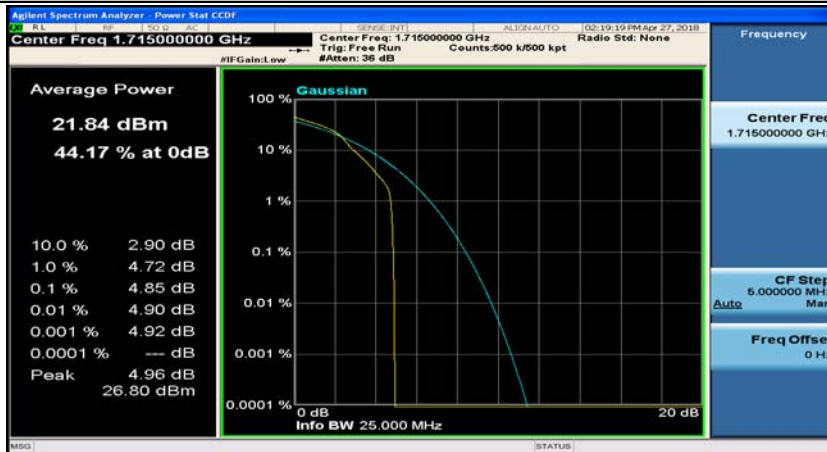

Channel Bandwidth: 10 MHz\_HCH\_QPSK\_1RB#0

Channel Bandwidth: 10 MHz\_HCH\_QPSK\_1RB#24

Channel Bandwidth: 10 MHz\_LCH\_16QAM\_1RB#0

Channel Bandwidth: 10 MHz\_LCH\_16QAM\_1RB#24

Channel Bandwidth: 10 MHz\_LCH\_16QAM\_1RB#49