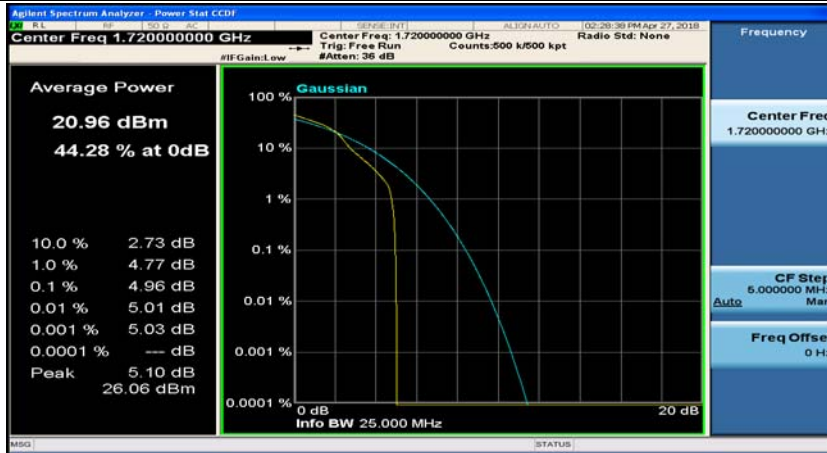

(Channel Bandwidth:20 MHz)\_HCH\_QPSK\_50RB#25

(Channel Bandwidth:20 MHz)\_HCH\_QPSK\_50RB#50

(Channel Bandwidth:20 MHz)\_HCH\_QPSK\_100RB#0

(Channel Bandwidth:20 MHz)\_LCH\_16QAM\_1RB#0

(Channel Bandwidth:20 MHz)\_LCH\_16QAM\_1RB#49