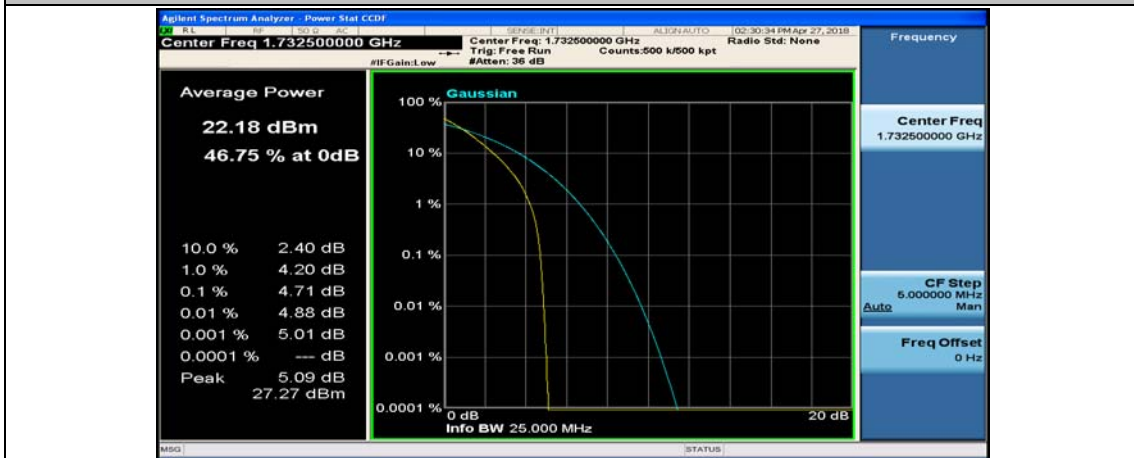

(Channel Bandwidth:20 MHz)_MCH_QPSK_50RB#0