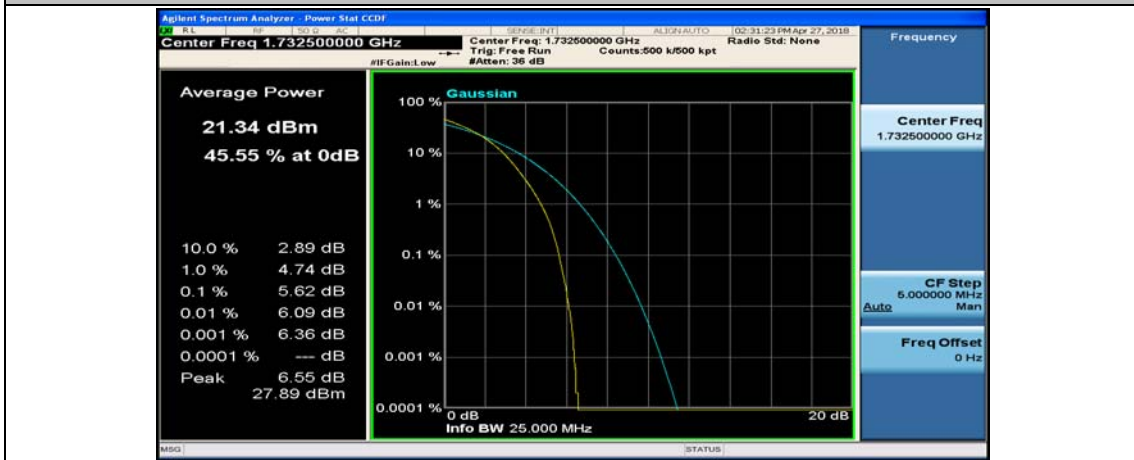

(Channel Bandwidth:20 MHz)_MCH_16QAM_100RB#0