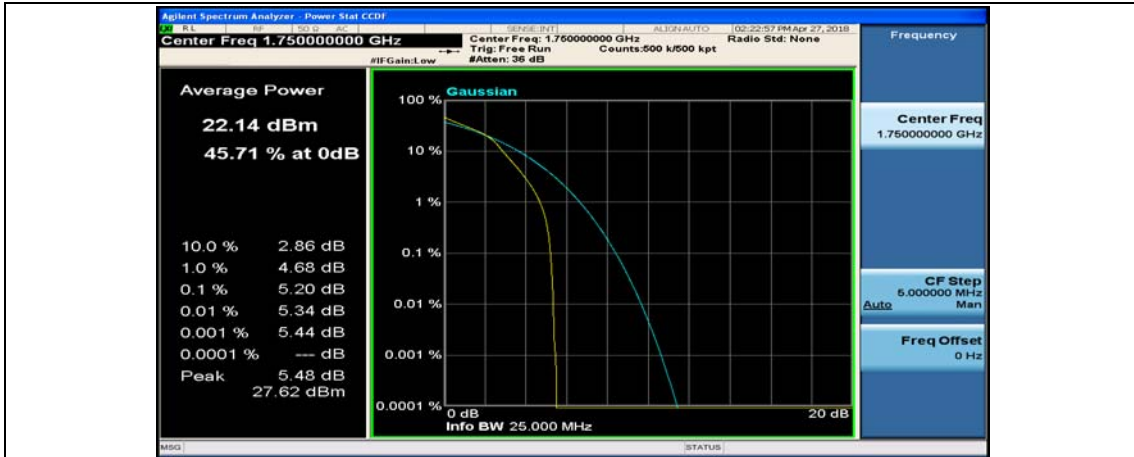

Channel Bandwidth: 10 MHz_HCH_16QAM_25RB#12