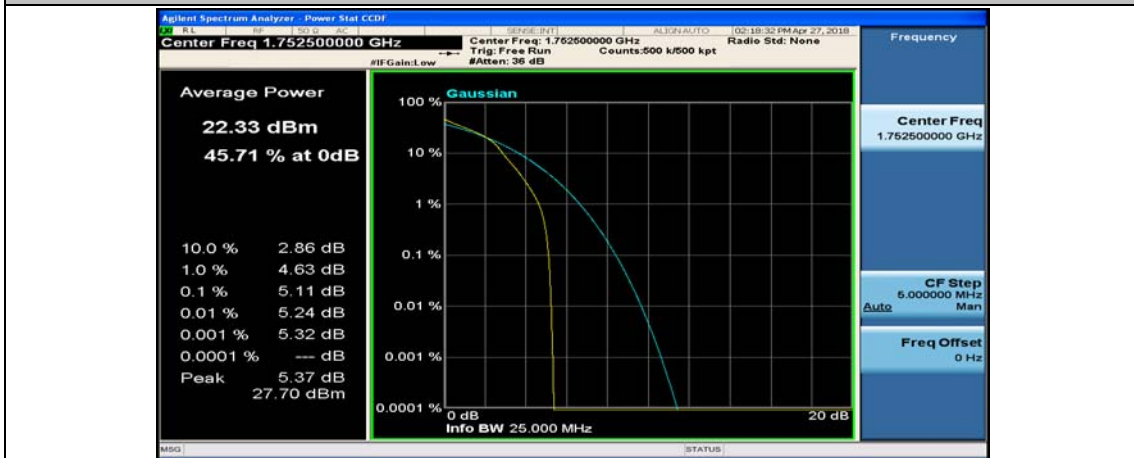

(Channel Bandwidth: 5 MHz)\_HCH\_16QAM\_12RB#13

(Channel Bandwidth: 5 MHz)\_HCH\_16QAM\_25RB#0

### Channel Bandwidth: 10 MHz

Channel Bandwidth: 10 MHz\_MCH\_QPSK\_1RB#0

Channel Bandwidth: 10 MHz\_MCH\_QPSK\_1RB#24

Channel Bandwidth: 10 MHz\_MCH\_QPSK\_1RB#49

Channel Bandwidth: 10 MHz\_MCH\_QPSK\_50RB#0