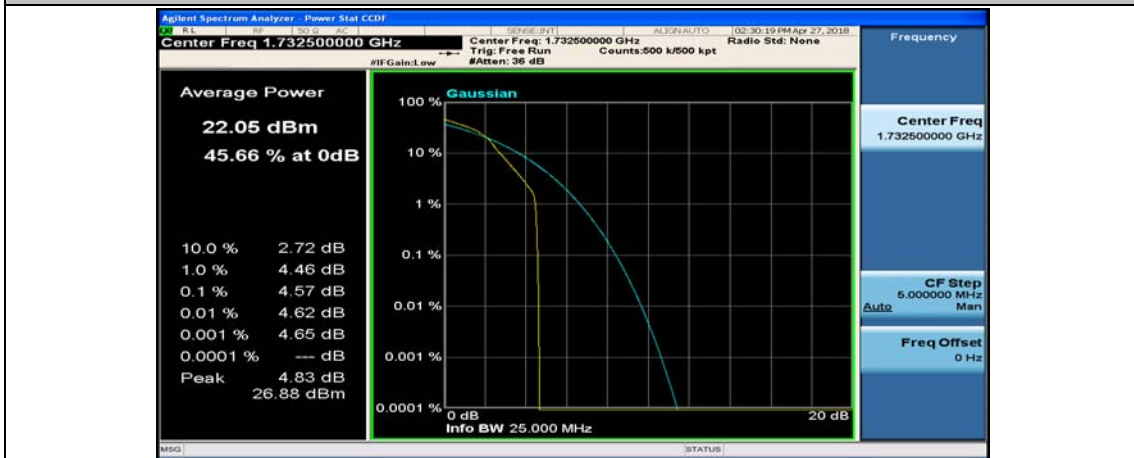

(Channel Bandwidth:20 MHz)_MCH_16QAM_1RB#49