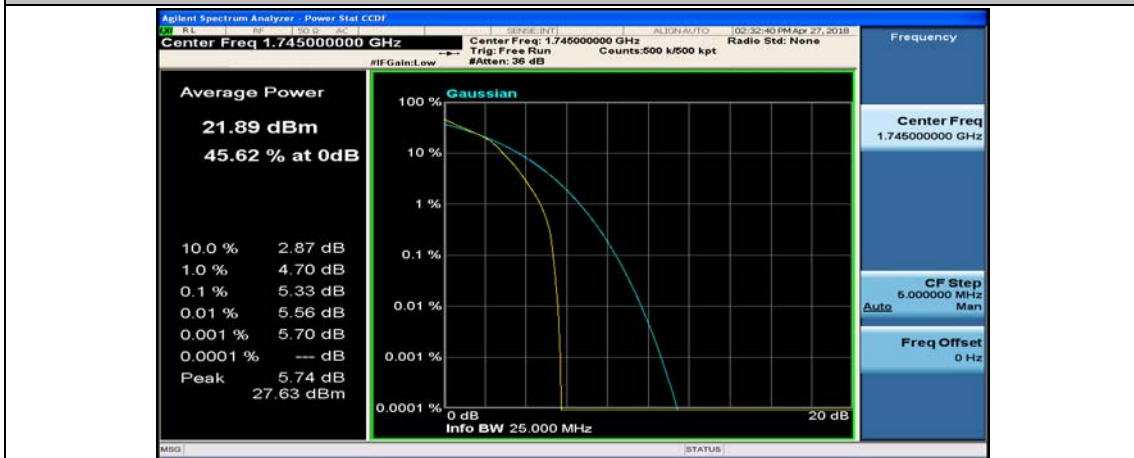

(Channel Bandwidth:20 MHz)_HCH_16QAM_50RB#0