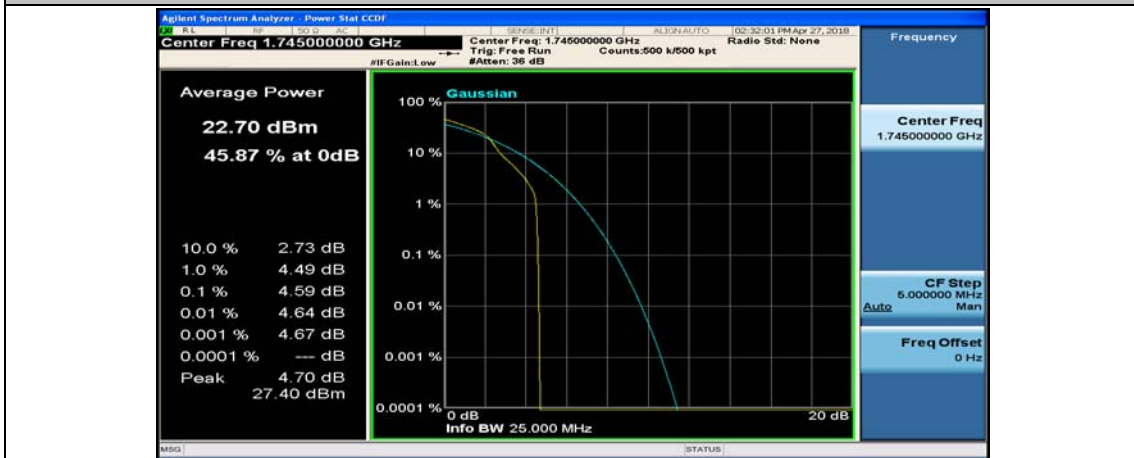

(Channel Bandwidth:20 MHz)\_MCH\_16QAM\_50RB#50

(Channel Bandwidth:20 MHz)\_MCH\_16QAM\_100RB#0

(Channel Bandwidth:20 MHz)\_HCH\_16QAM\_1RB#0

(Channel Bandwidth:20 MHz)\_HCH\_16QAM\_1RB#49

(Channel Bandwidth:20 MHz)\_HCH\_16QAM\_1RB#99