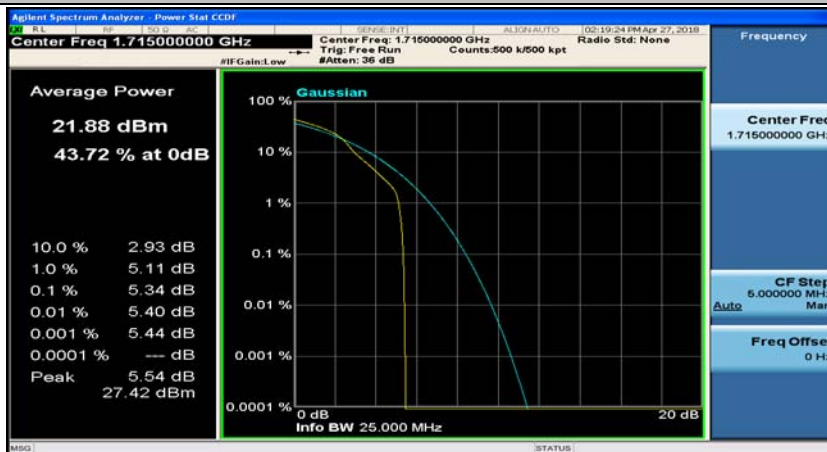

Channel Bandwidth: 10 MHz\_HCH\_QPSK\_1RB#0

Channel Bandwidth: 10 MHz\_HCH\_QPSK\_1RB#24

Channel Bandwidth: 10 MHz\_LCH\_16QAM\_1RB#0

Channel Bandwidth: 10 MHz\_LCH\_16QAM\_1RB#24

Channel Bandwidth: 10 MHz\_LCH\_16QAM\_1RB#49