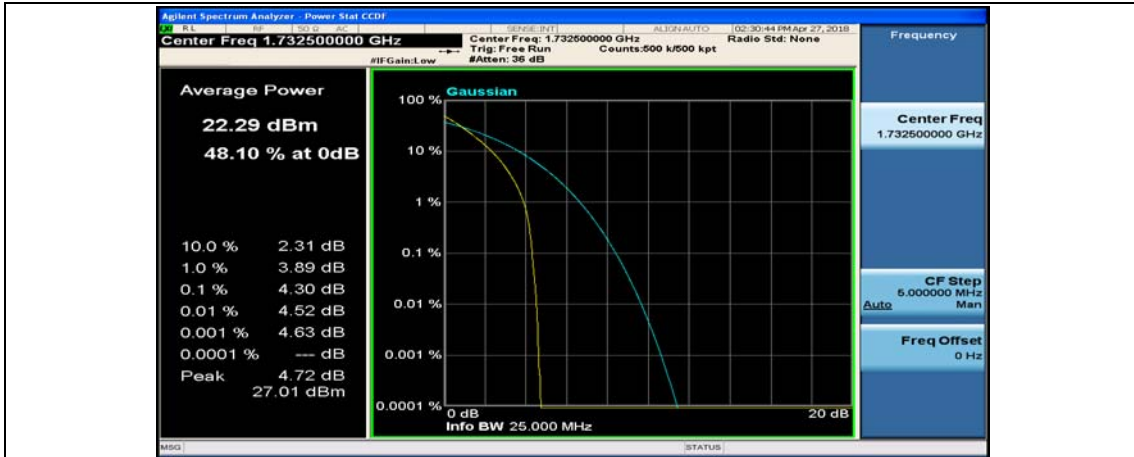

(Channel Bandwidth:20 MHz)\_MCH\_QPSK\_1RB#49

(Channel Bandwidth:20 MHz)\_MCH\_QPSK\_1RB#99

(Channel Bandwidth:20 MHz)\_MCH\_QPSK\_50RB#0

(Channel Bandwidth:20 MHz)\_MCH\_QPSK\_50RB#25

(Channel Bandwidth:20 MHz)\_MCH\_QPSK\_50RB#50