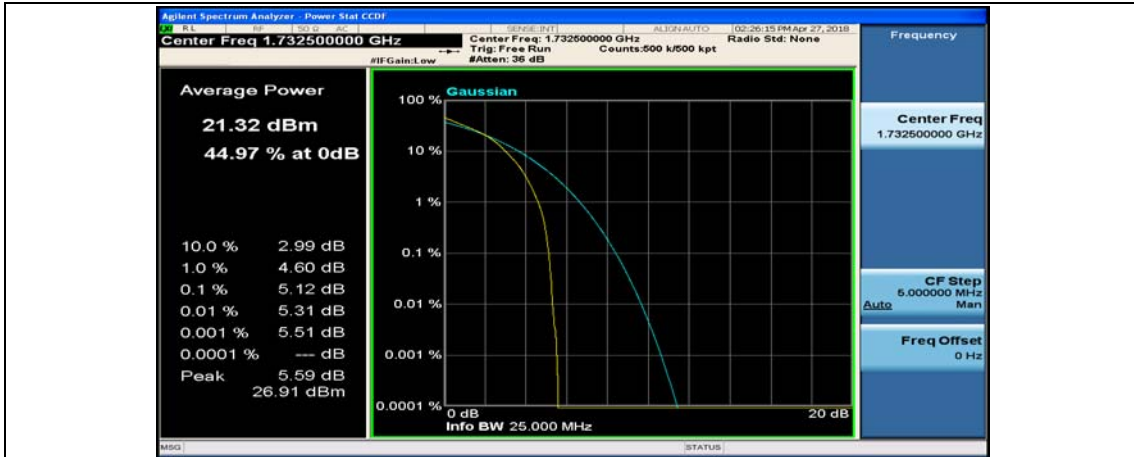

(Channel Bandwidth:15 MHz)_MCH_16QAM_37RB#38