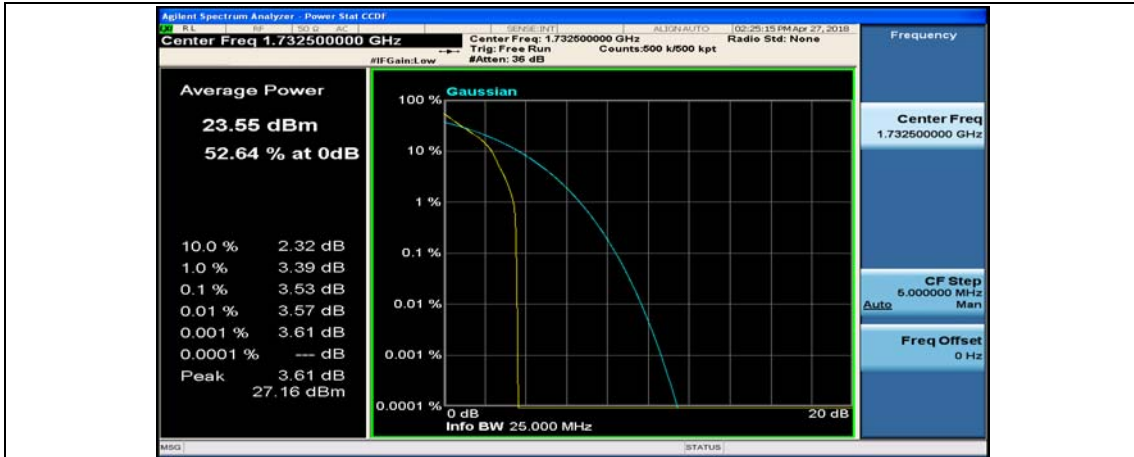

(Channel Bandwidth:15 MHz)_MCH_QPSK_1RB#74