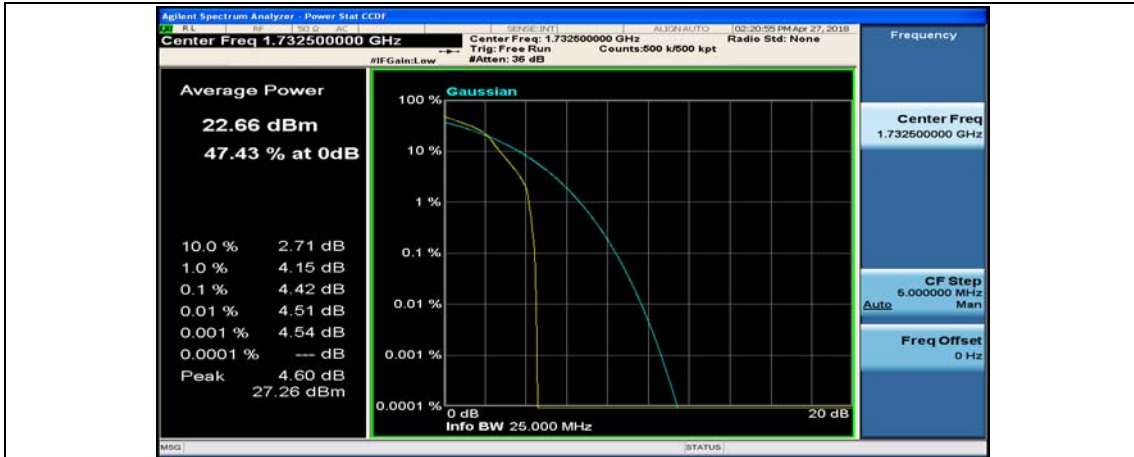

Channel Bandwidth: 10 MHz\_LCH\_16QAM\_25RB#0

Channel Bandwidth: 10 MHz\_MCH\_16QAM\_1RB#0

Channel Bandwidth: 10 MHz\_MCH\_16QAM\_1RB#24

Channel Bandwidth: 10 MHz\_MCH\_16QAM\_1RB#49

Channel Bandwidth: 10 MHz\_MCH\_16QAM\_25RB#0