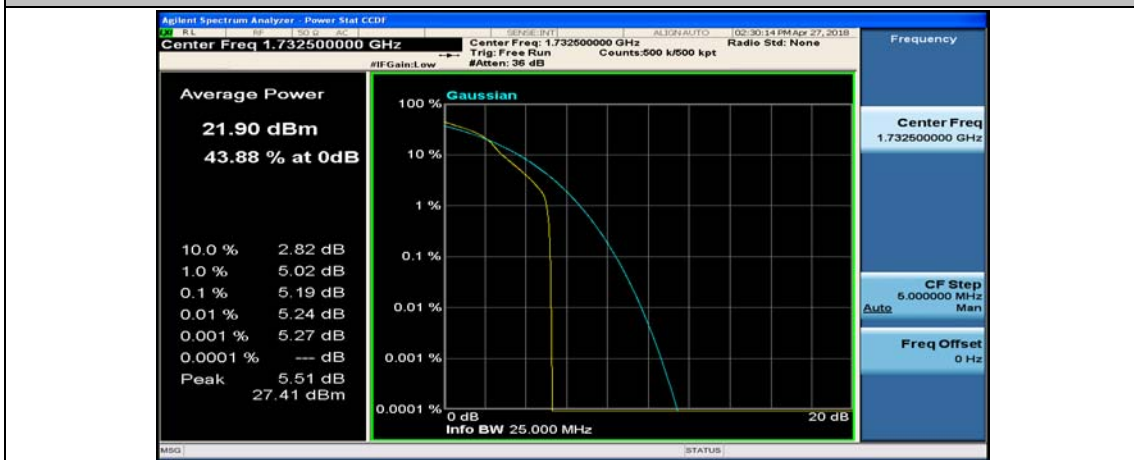

(Channel Bandwidth:20 MHz)_MCH_16QAM_1RB#0