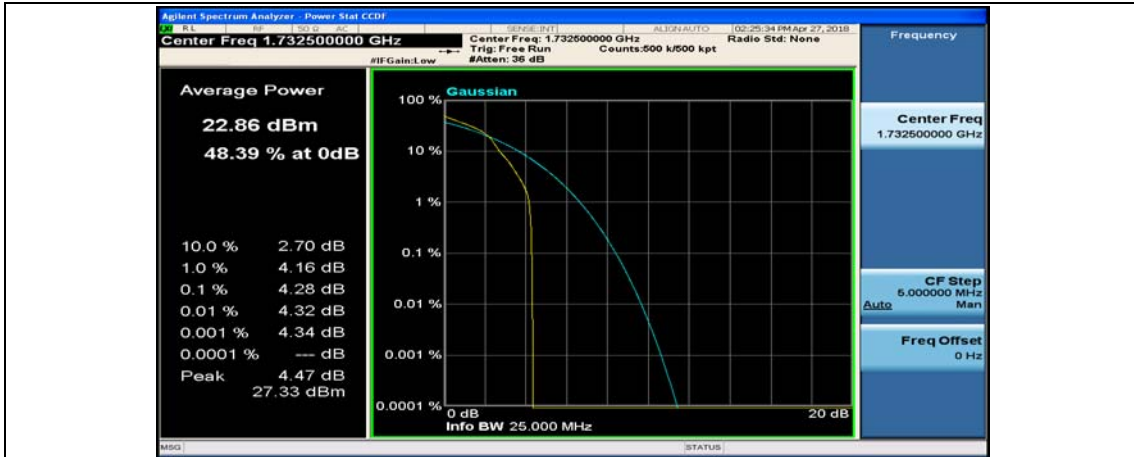

(Channel Bandwidth:15 MHz)_MCH_16QAM_1RB#74