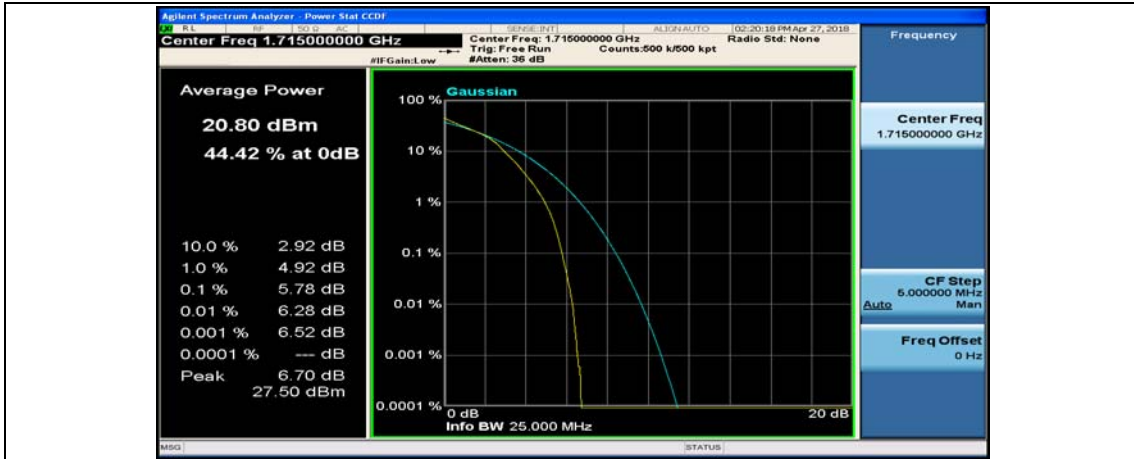

Channel Bandwidth: 10 MHz_MCH_16QAM_1RB#0