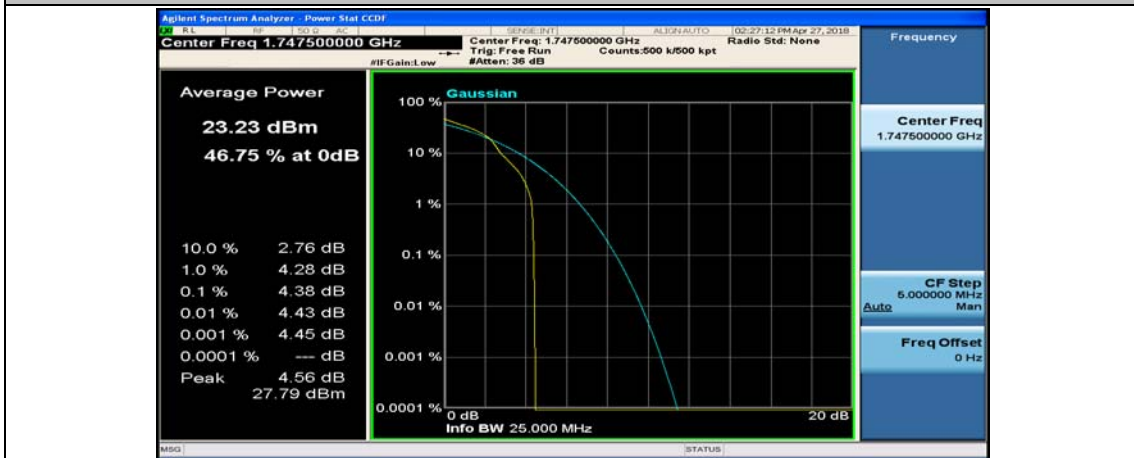

(Channel Bandwidth:15 MHz)\_MCH\_16QAM\_37RB#38

(Channel Bandwidth:15 MHz)\_MCH\_16QAM\_75RB#0

(Channel Bandwidth:15 MHz)\_HCH\_16QAM\_1RB#0

(Channel Bandwidth:15 MHz)\_HCH\_16QAM\_1RB#37

(Channel Bandwidth:15 MHz)\_HCH\_16QAM\_1RB#74