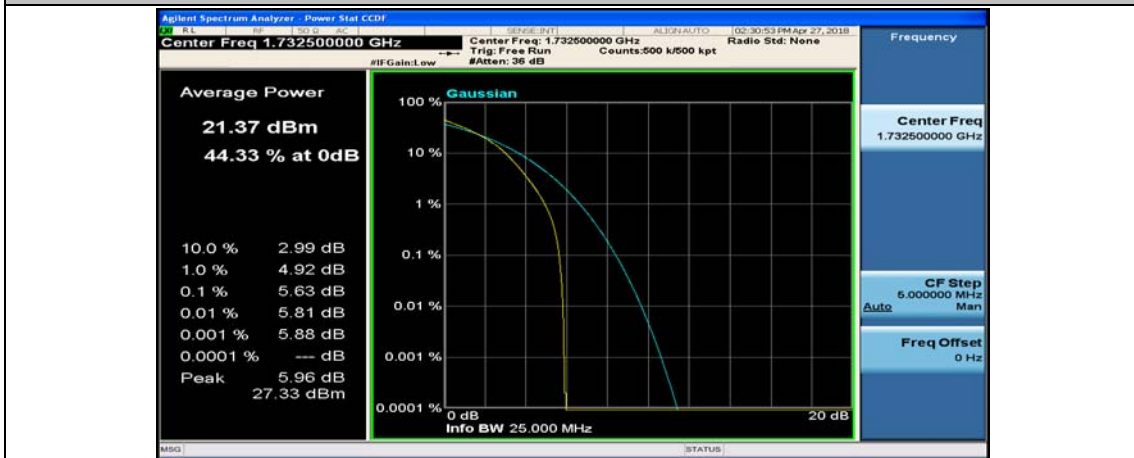

(Channel Bandwidth:20 MHz)\_MCH\_16QAM\_1RB#0

(Channel Bandwidth:20 MHz)\_MCH\_16QAM\_1RB#49

(Channel Bandwidth:20 MHz)\_MCH\_16QAM\_1RB#99

(Channel Bandwidth:20 MHz)\_MCH\_16QAM\_50RB#0

(Channel Bandwidth:20 MHz)\_MCH\_16QAM\_50RB#25