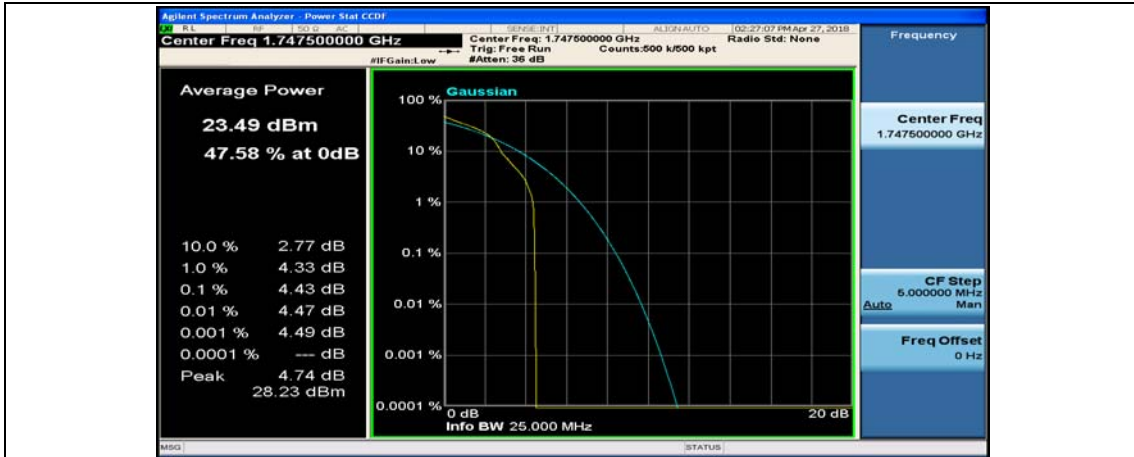

(Channel Bandwidth:15 MHz)\_MCH\_16QAM\_37RB#38

(Channel Bandwidth:15 MHz)\_MCH\_16QAM\_75RB#0

(Channel Bandwidth:15 MHz)\_HCH\_16QAM\_1RB#0

(Channel Bandwidth:15 MHz)\_HCH\_16QAM\_1RB#37

(Channel Bandwidth:15 MHz)\_HCH\_16QAM\_1RB#74