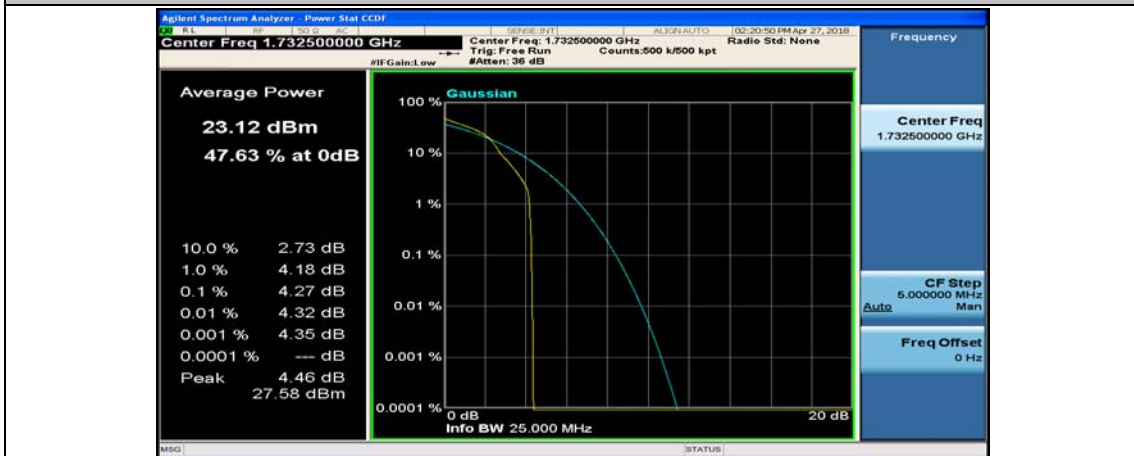

Channel Bandwidth: 10 MHz\_LCH\_16QAM\_25RB#0

Channel Bandwidth: 10 MHz\_MCH\_16QAM\_1RB#0

Channel Bandwidth: 10 MHz\_MCH\_16QAM\_1RB#24

Channel Bandwidth: 10 MHz\_MCH\_16QAM\_1RB#49

Channel Bandwidth: 10 MHz\_MCH\_16QAM\_25RB#0