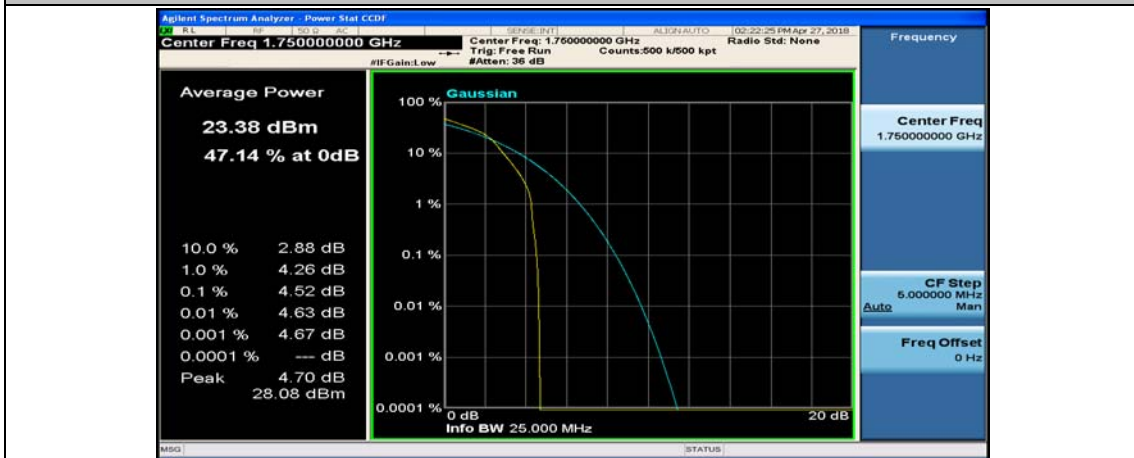

Channel Bandwidth: 10 MHz_HCH_16QAM_1RB#49