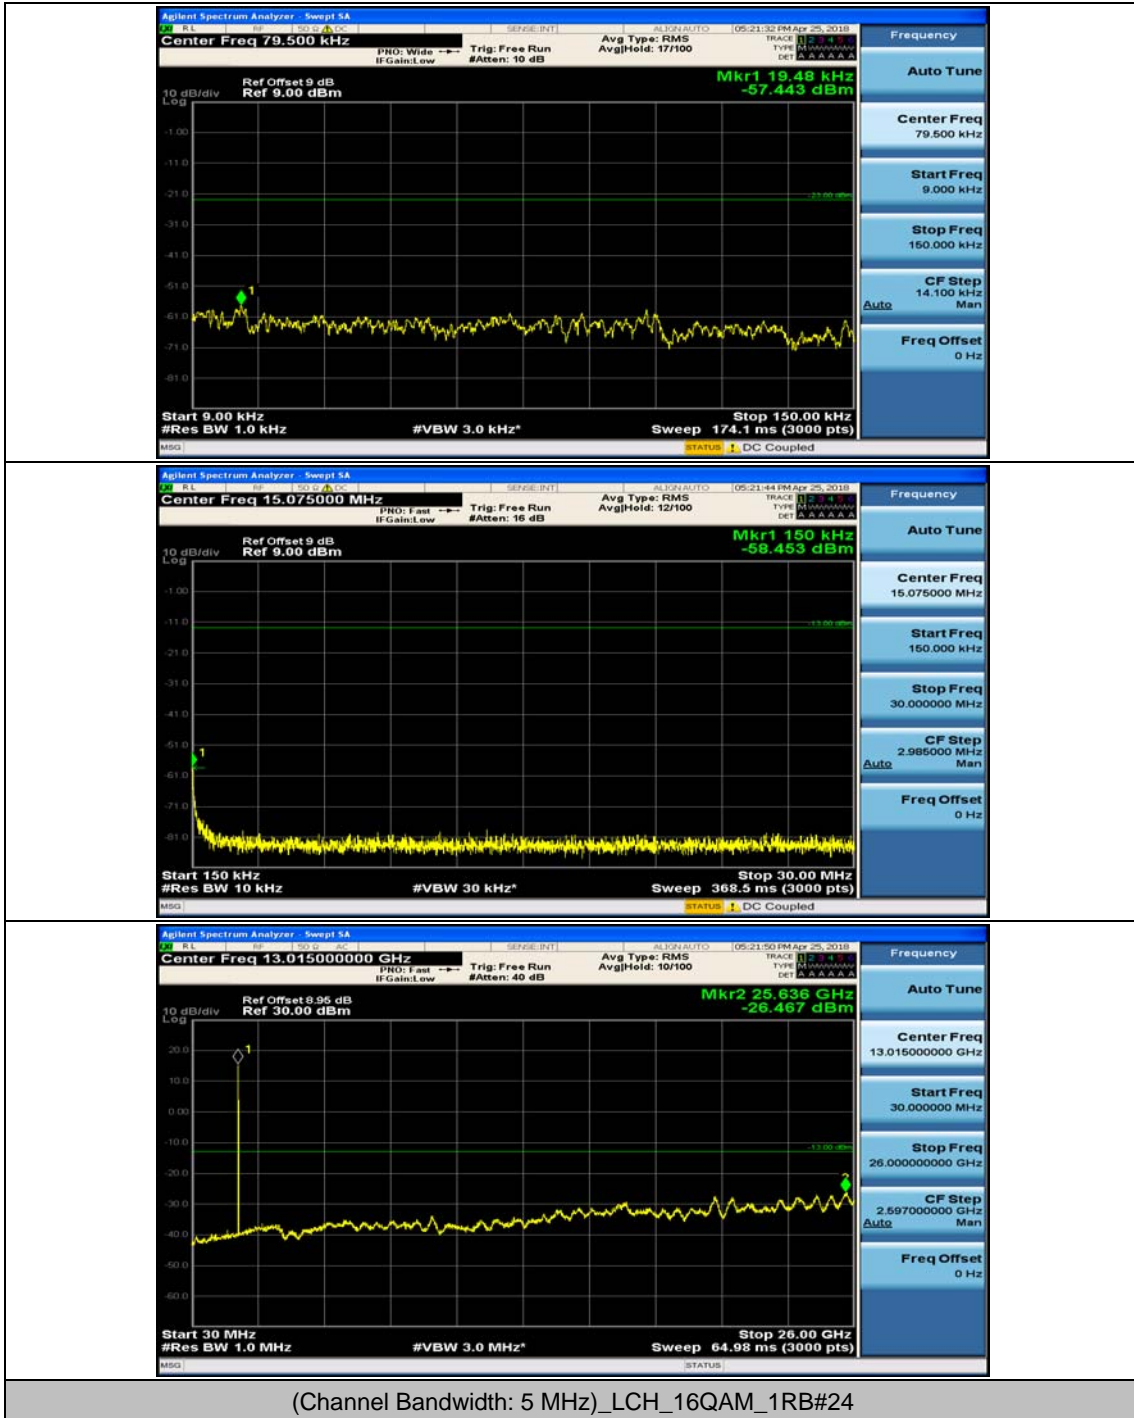

(Channel Bandwidth: 5 MHz)_HCH_QPSK_1RB#0

(Channel Bandwidth: 5 MHz)_HCH_QPSK_1RB#12

(Channel Bandwidth: 5 MHz)_HCH_QPSK_1RB#24

(Channel Bandwidth: 5 MHz)_LCH_16QAM_1RB#0

(Channel Bandwidth: 5 MHz)_LCH_16QAM_1RB#12

(Channel Bandwidth: 5 MHz)_MCH_16QAM_1RB#0

(Channel Bandwidth: 5 MHz)_MCH_16QAM_1RB#12

(Channel Bandwidth: 5 MHz)_HCH_16QAM_1RB#0

(Channel Bandwidth: 5 MHz)_HCH_16QAM_1RB#12

Channel Bandwidth: 10 MHz

Channel Bandwidth: 10 MHz_MCH_QPSK_1RB#0