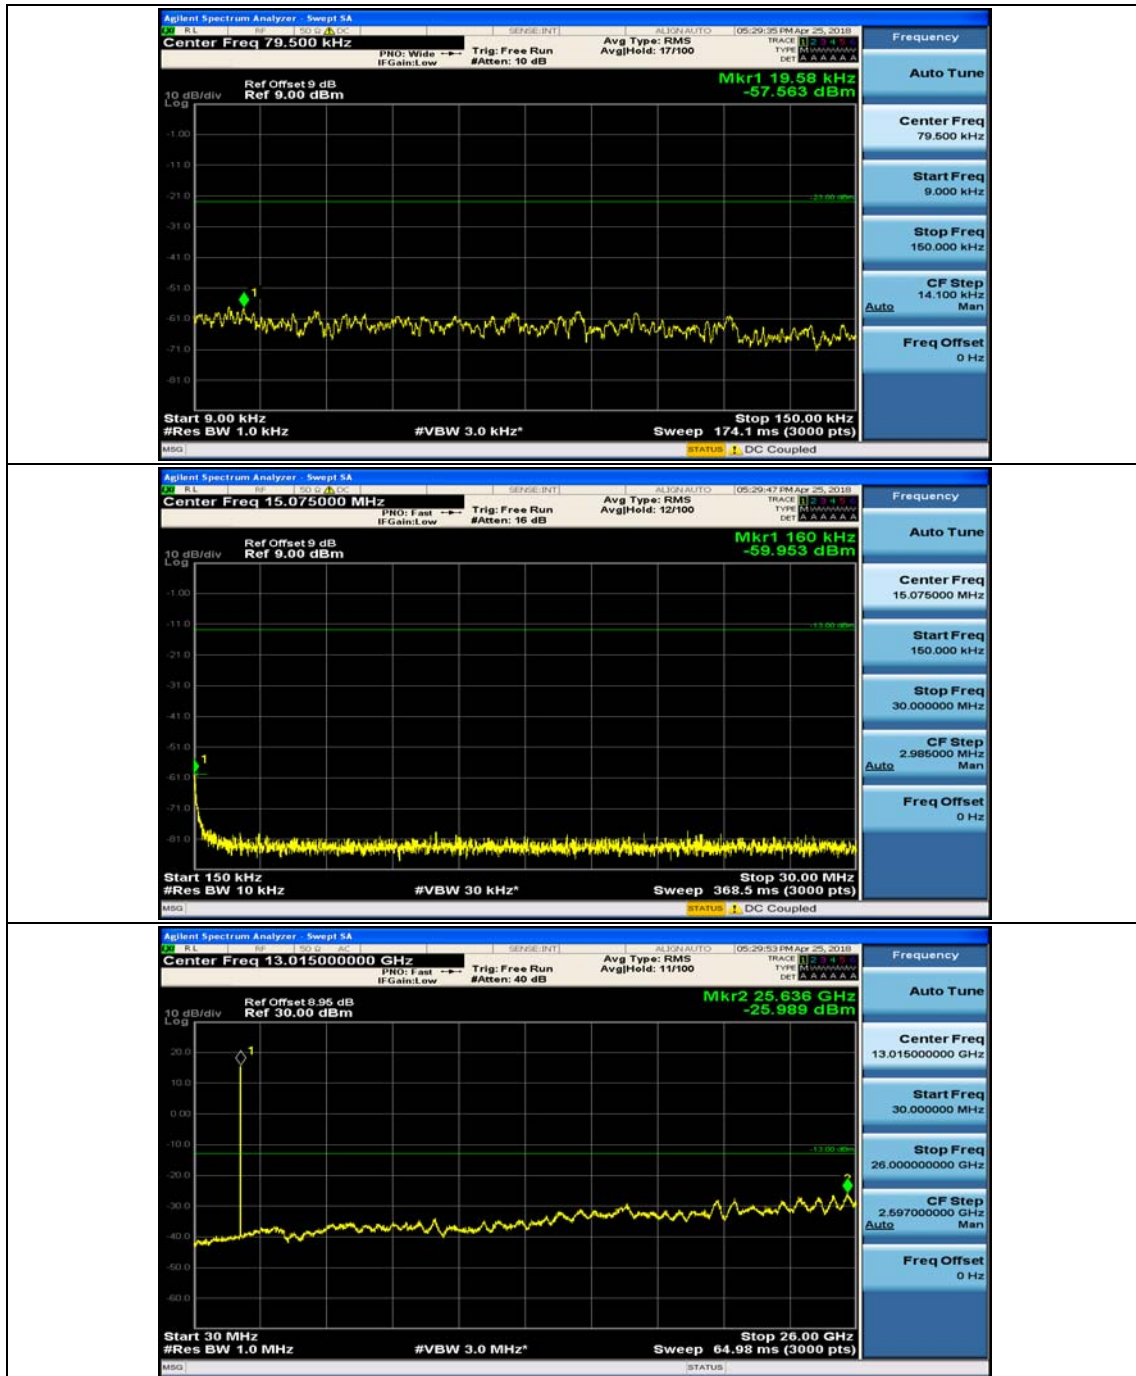

Channel Bandwidth: 10 MHz_MCH_QPSK_1RB#24

Channel Bandwidth: 10 MHz_HCH_QPSK_1RB#0

Channel Bandwidth: 10 MHz_HCH_QPSK_1RB#24

Channel Bandwidth: 10 MHz_LCH_16QAM_1RB#0

Channel Bandwidth: 10 MHz_LCH_16QAM_1RB#24