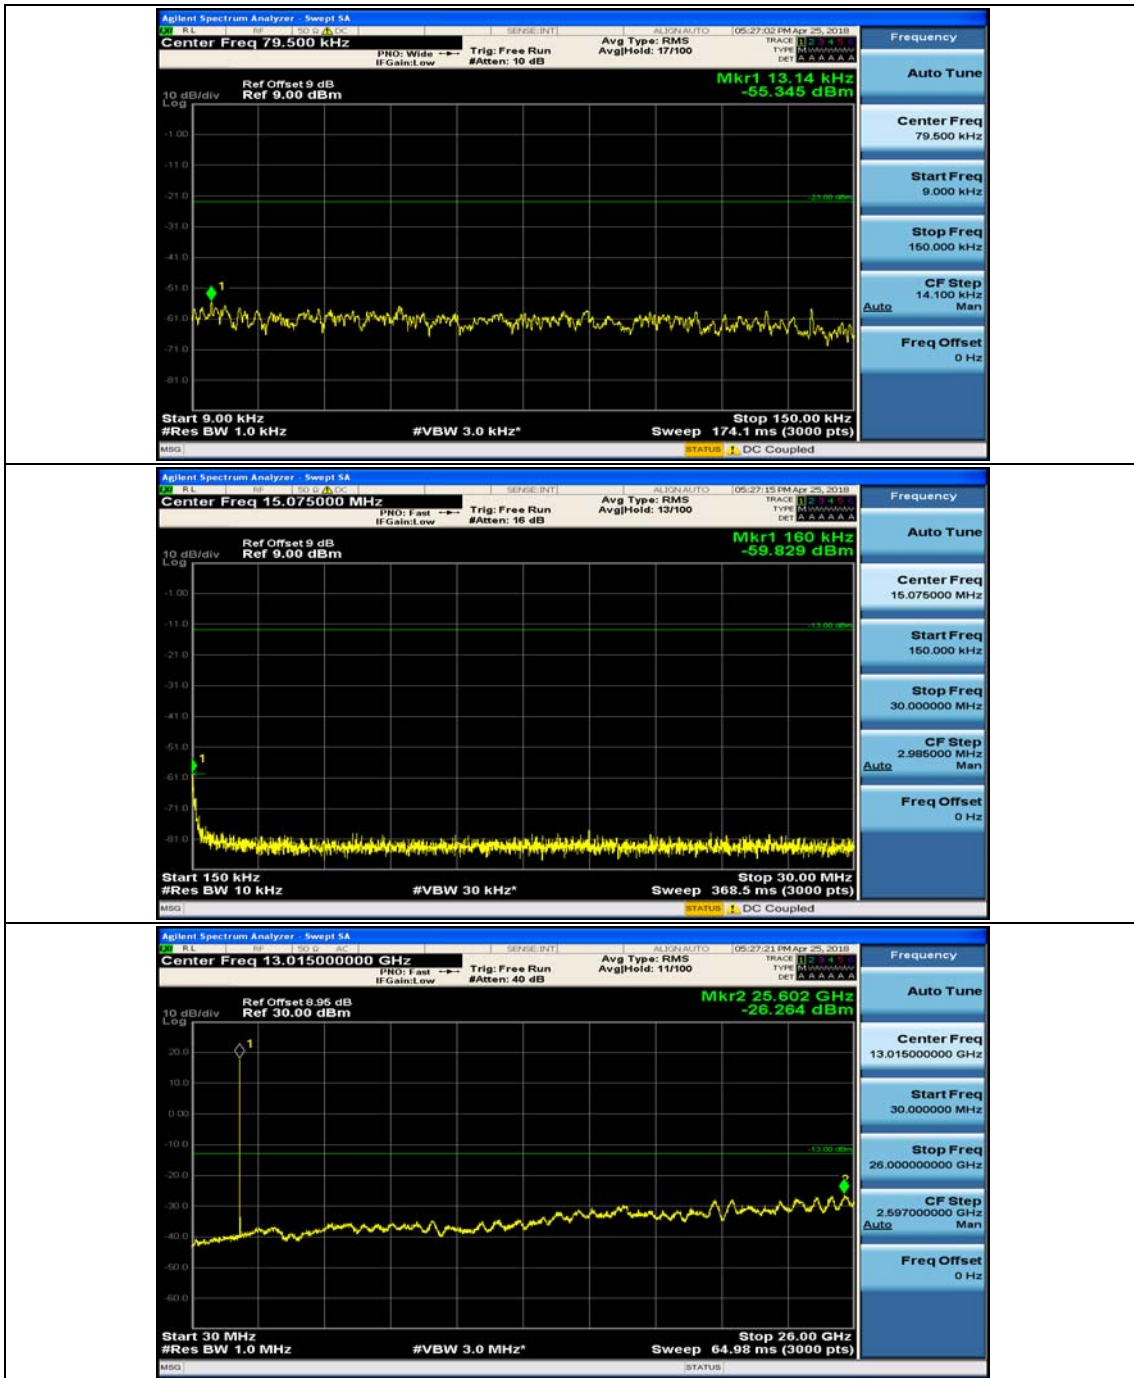

(Channel Bandwidth: 5 MHz)_HCH_QPSK_1RB#0

(Channel Bandwidth: 5 MHz)_HCH_QPSK_1RB#12

(Channel Bandwidth: 5 MHz)_HCH_QPSK_1RB#24

(Channel Bandwidth: 5 MHz)_LCH_16QAM_1RB#0

(Channel Bandwidth: 5 MHz)_LCH_16QAM_1RB#12

(Channel Bandwidth: 5 MHz)_MCH_16QAM_1RB#0

(Channel Bandwidth: 5 MHz)_MCH_16QAM_1RB#12

(Channel Bandwidth: 5 MHz)_HCH_16QAM_1RB#0

(Channel Bandwidth: 5 MHz)_HCH_16QAM_1RB#12

Channel Bandwidth: 10 MHz

Channel Bandwidth: 10 MHz_MCH_QPSK_1RB#0