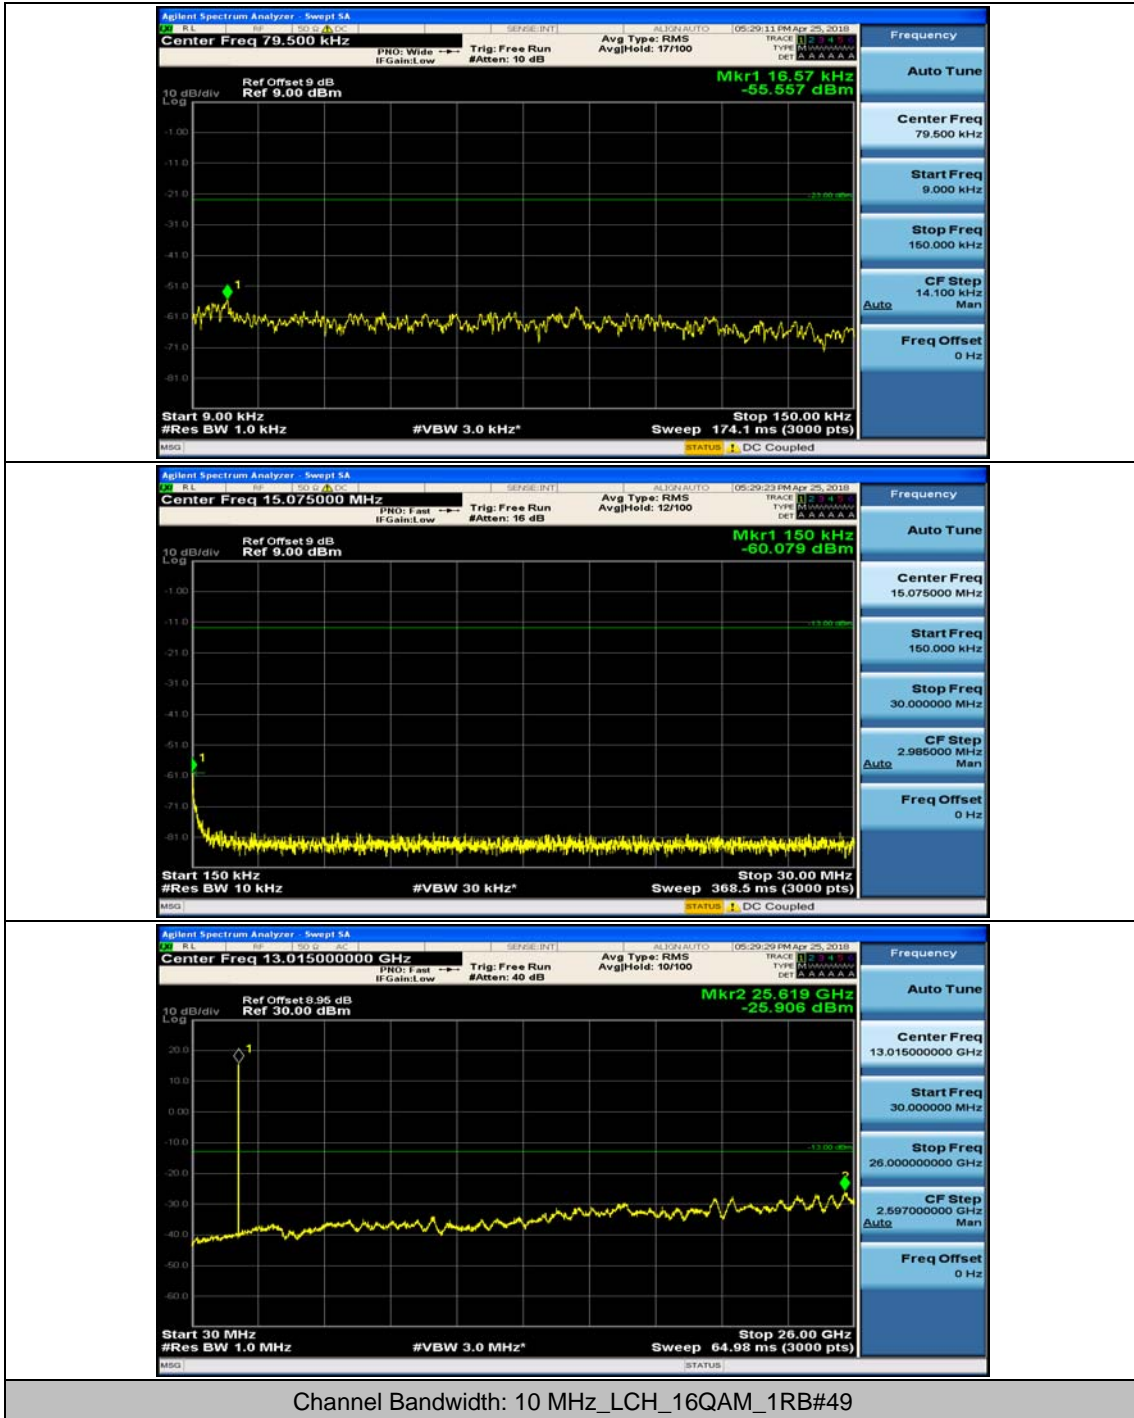

Channel Bandwidth: 10 MHz_MCH_QPSK_1RB#24

Channel Bandwidth: 10 MHz_HCH_QPSK_1RB#0

Channel Bandwidth: 10 MHz_HCH_QPSK_1RB#24

Channel Bandwidth: 10 MHz_LCH_16QAM_1RB#0

Channel Bandwidth: 10 MHz_LCH_16QAM_1RB#24