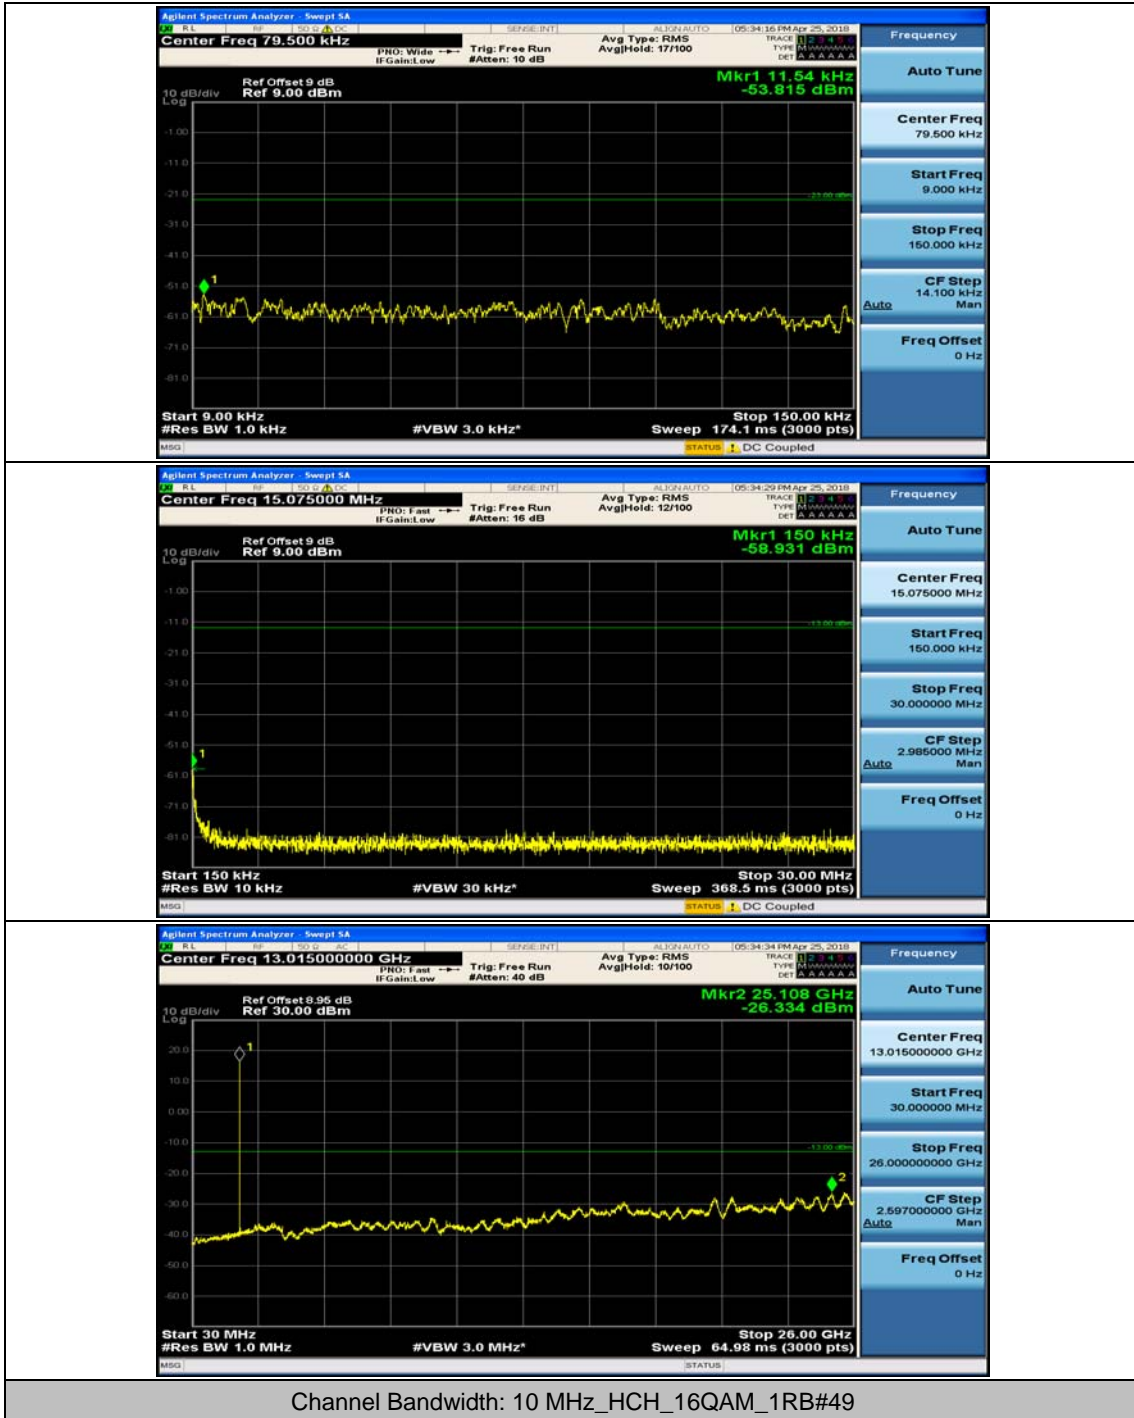

Channel Bandwidth: 10 MHz_MCH_16QAM_1RB#0

Channel Bandwidth: 10 MHz_MCH_16QAM_1RB#24

Channel Bandwidth: 10 MHz_HCH_16QAM_1RB#0

Channel Bandwidth: 10 MHz_HCH_16QAM_1RB#24

Channel Bandwidth: 15 MHz