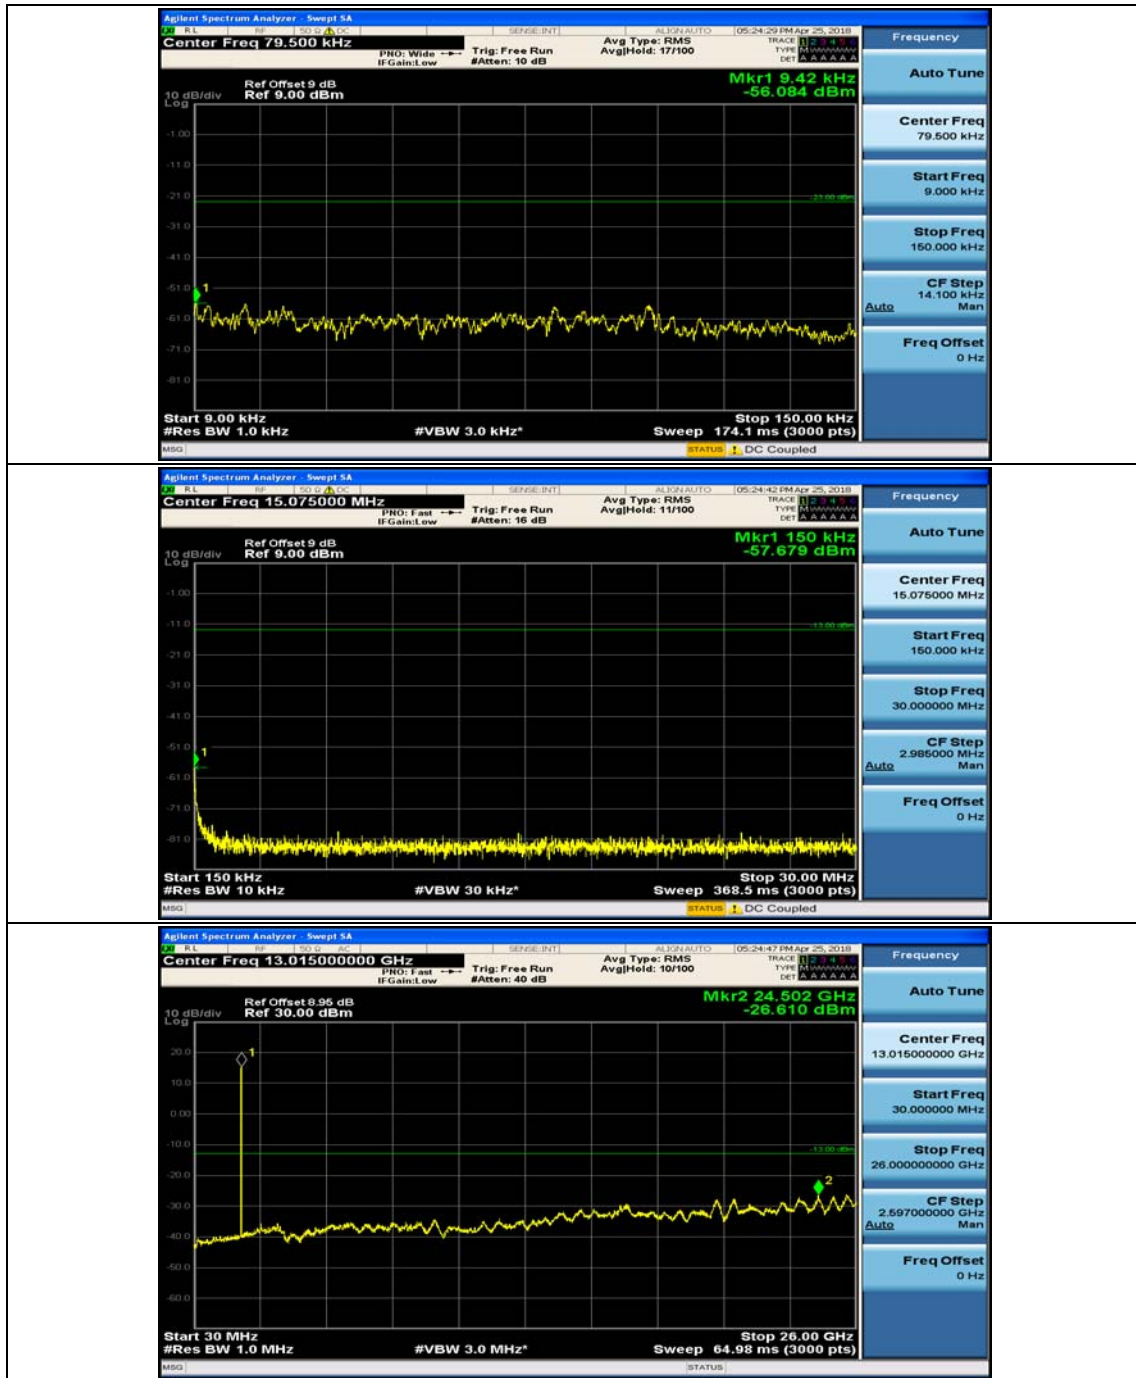

(Channel Bandwidth: 5 MHz)_HCH_QPSK_1RB#0

(Channel Bandwidth: 5 MHz)_HCH_QPSK_1RB#12

(Channel Bandwidth: 5 MHz)_HCH_QPSK_1RB#24

(Channel Bandwidth: 5 MHz)_LCH_16QAM_1RB#0

(Channel Bandwidth: 5 MHz)_LCH_16QAM_1RB#12

(Channel Bandwidth: 5 MHz)_MCH_16QAM_1RB#0

(Channel Bandwidth: 5 MHz)_MCH_16QAM_1RB#12

(Channel Bandwidth: 5 MHz)_HCH_16QAM_1RB#0

(Channel Bandwidth: 5 MHz)_HCH_16QAM_1RB#12

Channel Bandwidth: 10 MHz

Channel Bandwidth: 10 MHz_MCH_QPSK_1RB#0