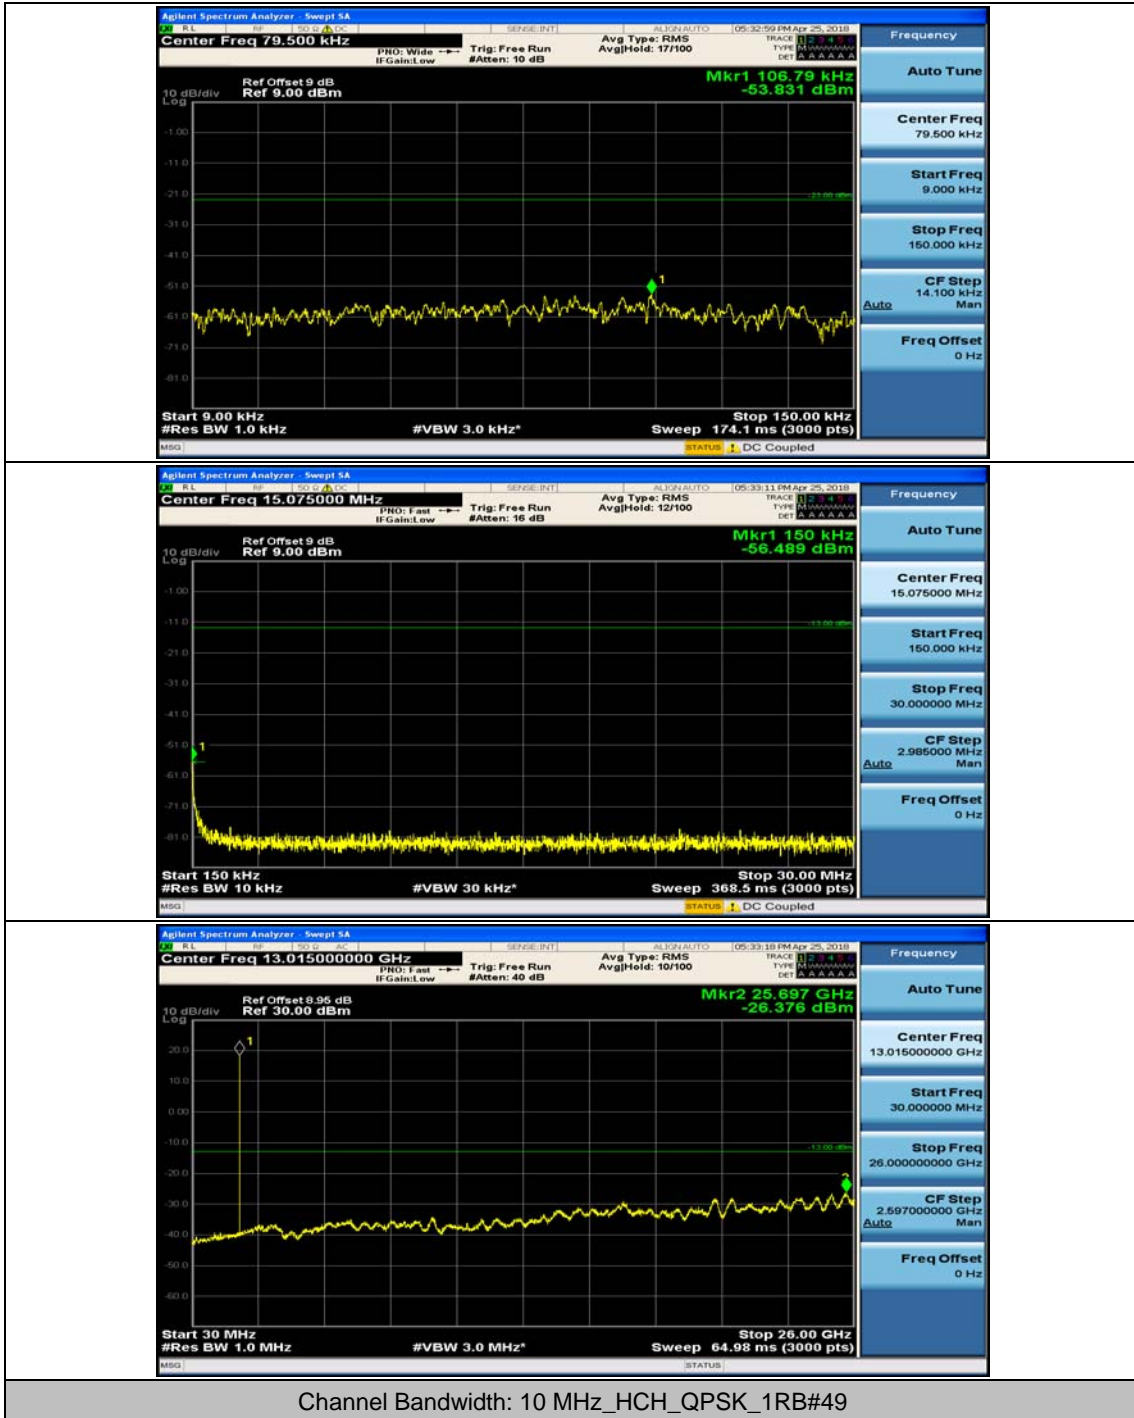

Channel Bandwidth: 10 MHz_MCH_QPSK_1RB#24

Channel Bandwidth: 10 MHz_HCH_QPSK_1RB#0

Channel Bandwidth: 10 MHz_HCH_QPSK_1RB#24

Channel Bandwidth: 10 MHz_LCH_16QAM_1RB#0

Channel Bandwidth: 10 MHz_LCH_16QAM_1RB#24