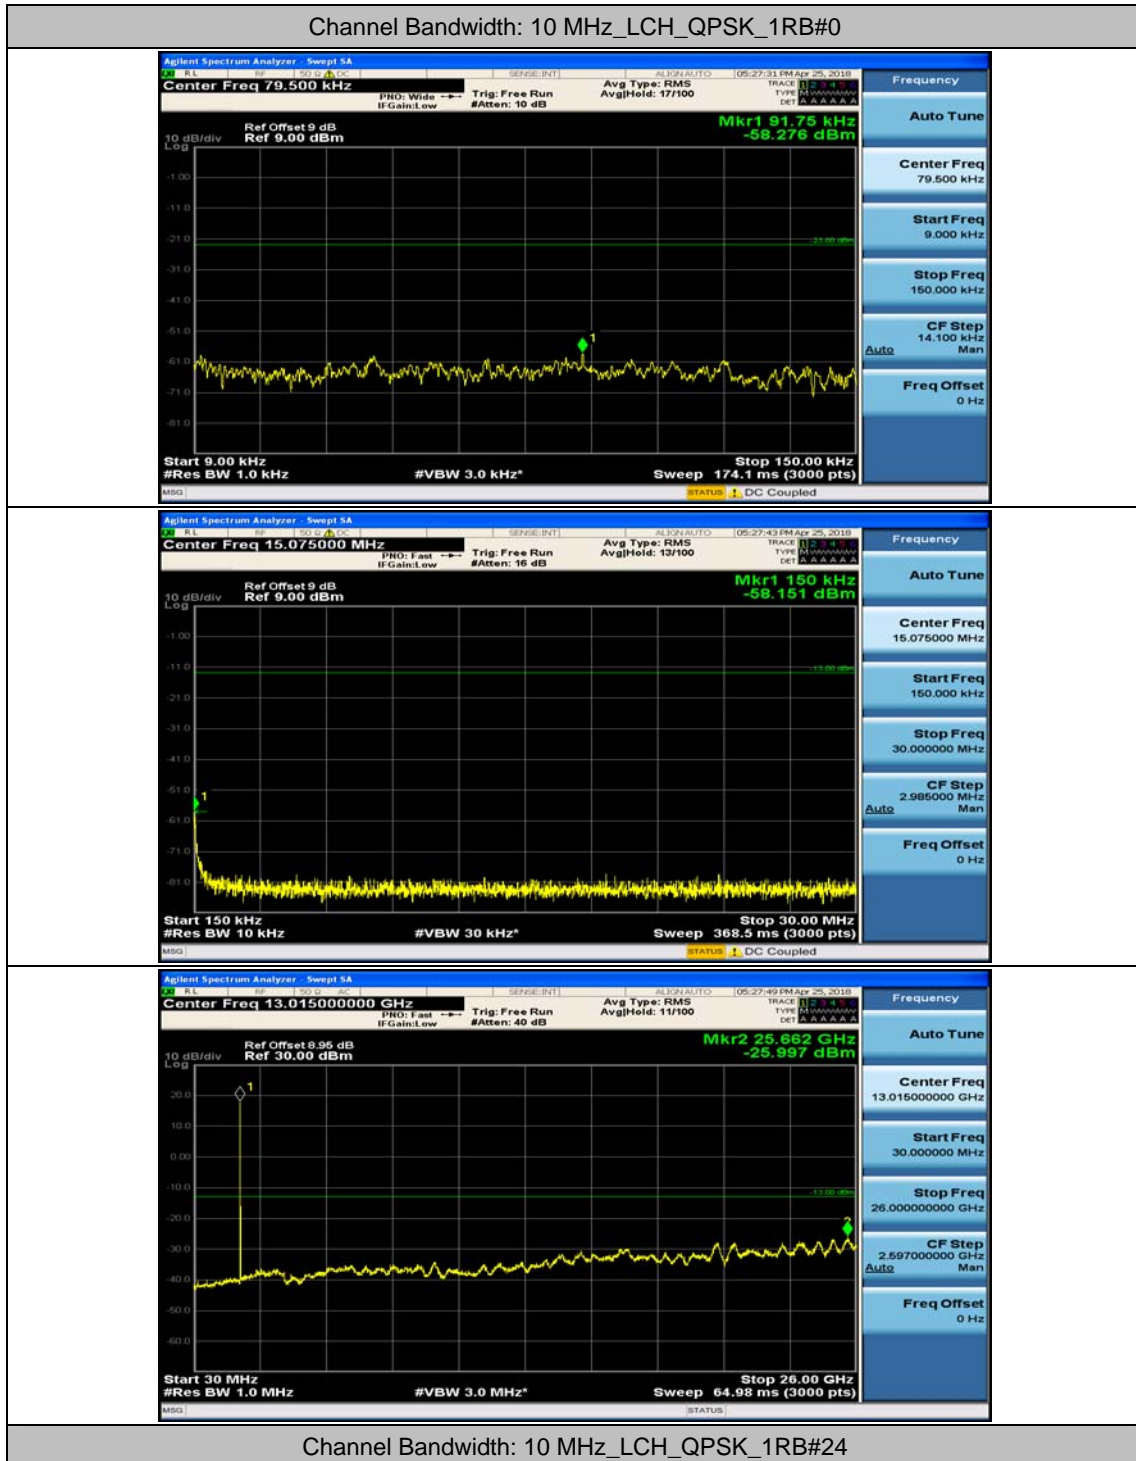

(Channel Bandwidth: 5 MHz)_MCH_16QAM_1RB#0

(Channel Bandwidth: 5 MHz)_MCH_16QAM_1RB#12

(Channel Bandwidth: 5 MHz)_HCH_16QAM_1RB#0

(Channel Bandwidth: 5 MHz)_HCH_16QAM_1RB#12

Channel Bandwidth: 10 MHz

Channel Bandwidth: 10 MHz_MCH_QPSK_1RB#0