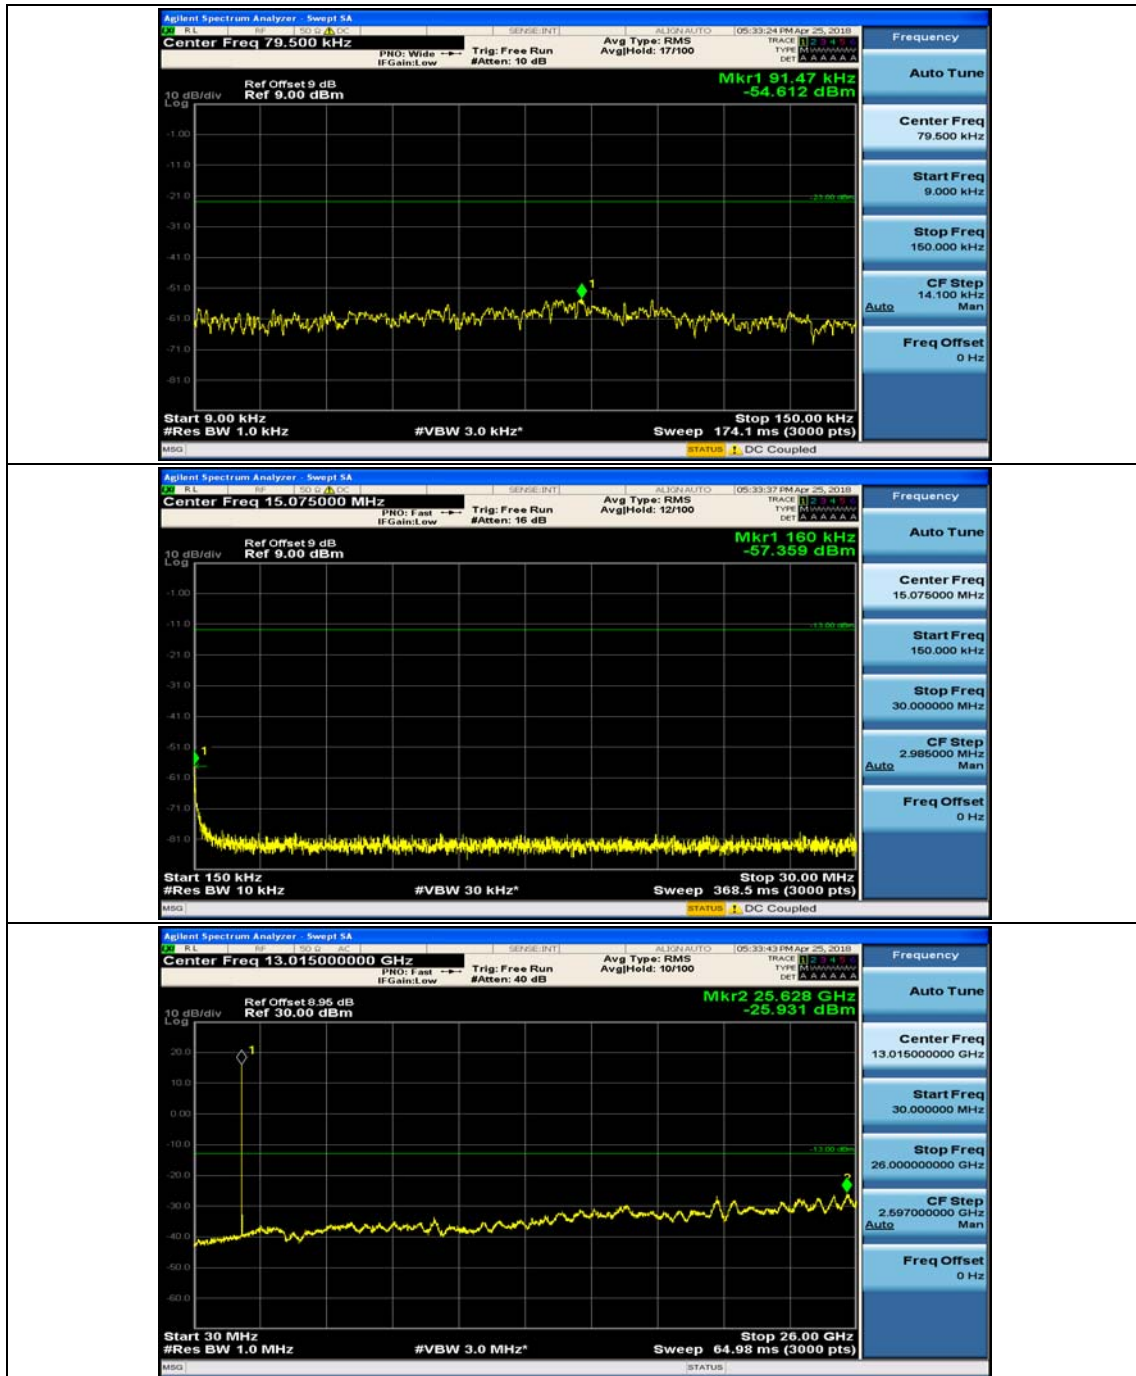

Channel Bandwidth: 10 MHz_MCH_QPSK_1RB#24

Channel Bandwidth: 10 MHz_HCH_QPSK_1RB#0

Channel Bandwidth: 10 MHz_HCH_QPSK_1RB#24

Channel Bandwidth: 10 MHz_LCH_16QAM_1RB#0

Channel Bandwidth: 10 MHz_LCH_16QAM_1RB#24