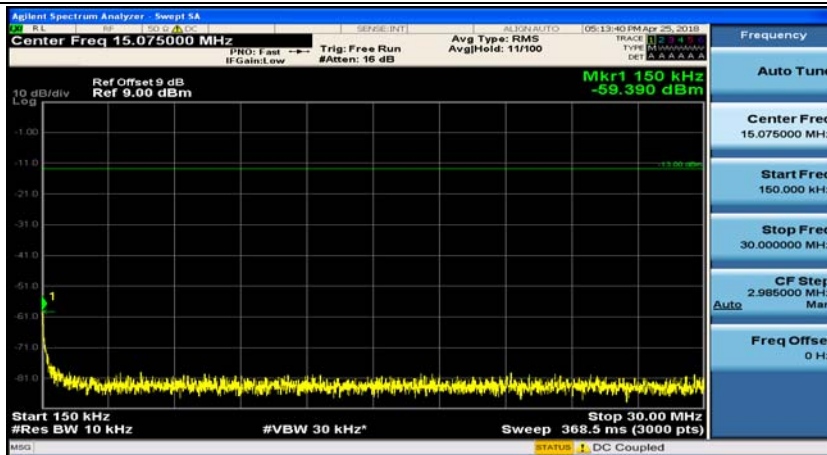

(Channel Bandwidth: 3 MHz)_HCH_QPSK_1RB#0

(Channel Bandwidth: 3 MHz)_HCH_QPSK_1RB#7

(Channel Bandwidth: 3 MHz)_LCH_16QAM_1RB#0

(Channel Bandwidth: 3 MHz)_LCH_16QAM_1RB#7

(Channel Bandwidth: 3 MHz)_MCH_16QAM_1RB#0