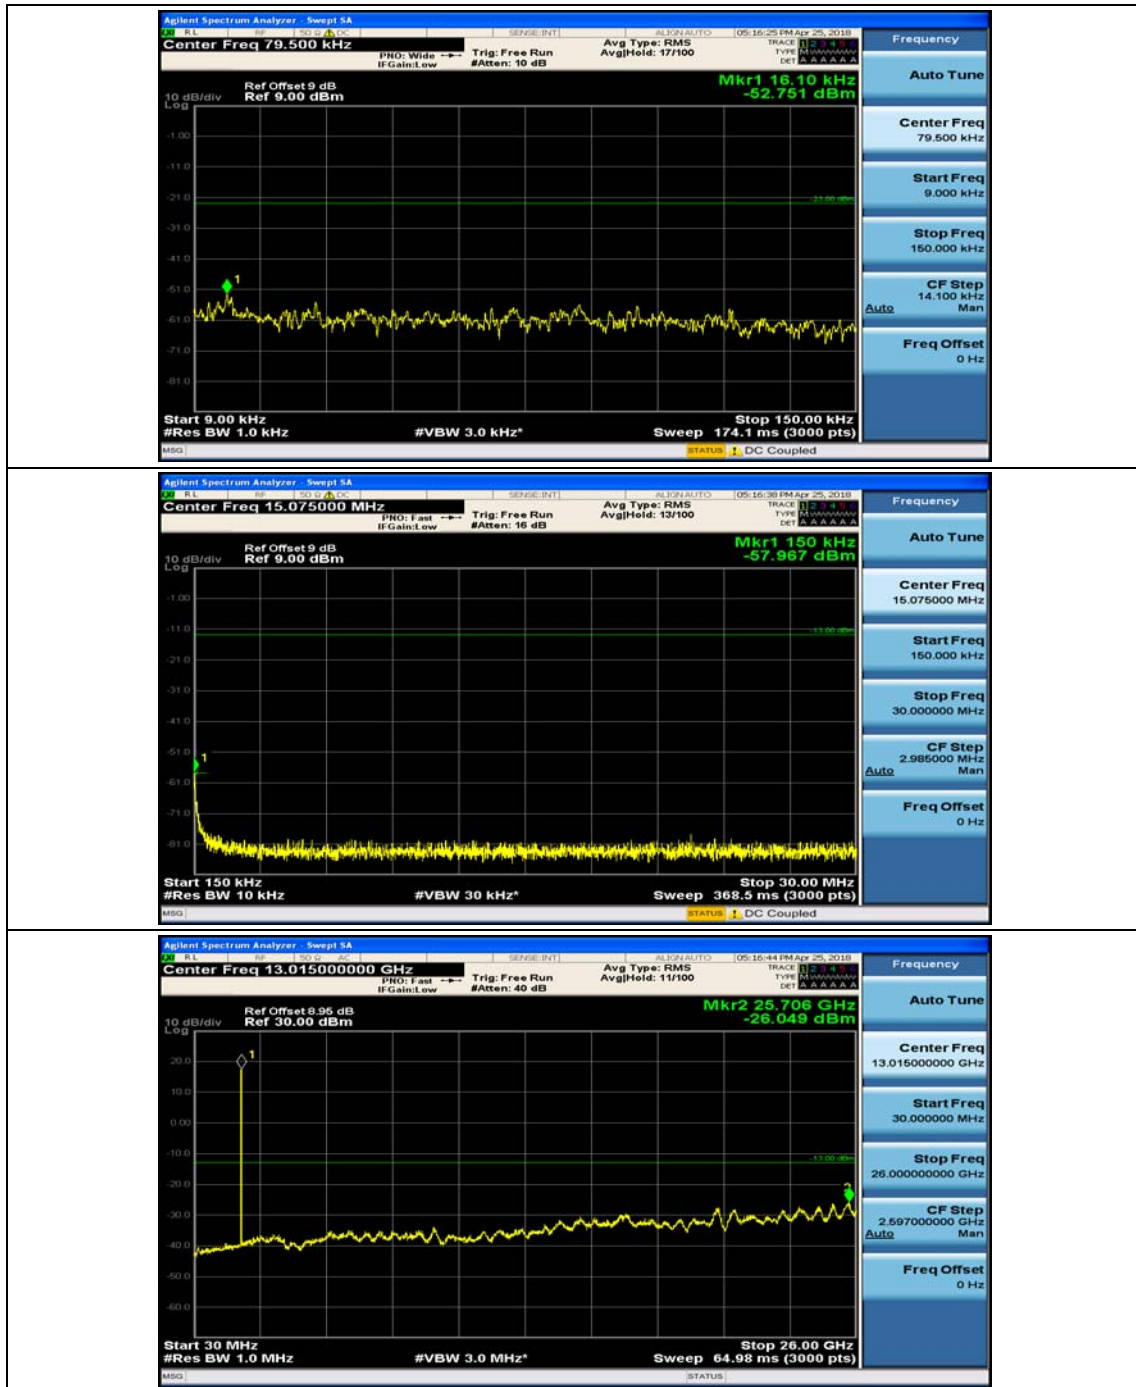

(Channel Bandwidth: 3 MHz)_HCH_QPSK_1RB#0

(Channel Bandwidth: 3 MHz)_HCH_QPSK_1RB#7

(Channel Bandwidth: 3 MHz)_LCH_16QAM_1RB#0

(Channel Bandwidth: 3 MHz)_LCH_16QAM_1RB#7

(Channel Bandwidth: 3 MHz)_MCH_16QAM_1RB#0

(Channel Bandwidth: 3 MHz)_MCH_16QAM_1RB#7

(Channel Bandwidth: 3 MHz)_HCH_16QAM_1RB#0

(Channel Bandwidth: 3 MHz)_HCH_16QAM_1RB#7

Channel Bandwidth: 5 MHz

(Channel Bandwidth: 5 MHz)_MCH_QPSK_1RB#0

(Channel Bandwidth: 5 MHz)_MCH_QPSK_1RB#12