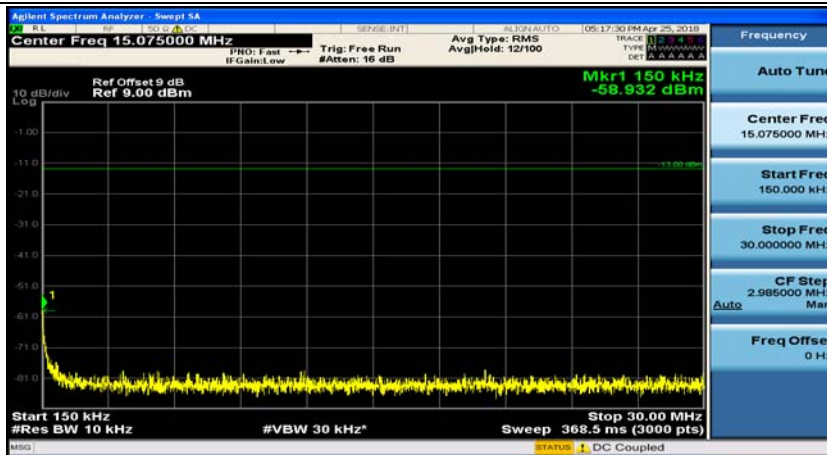

(Channel Bandwidth: 3 MHz)_HCH_QPSK_1RB#0

(Channel Bandwidth: 3 MHz)_HCH_QPSK_1RB#7

(Channel Bandwidth: 3 MHz)_LCH_16QAM_1RB#0

(Channel Bandwidth: 3 MHz)_LCH_16QAM_1RB#7

(Channel Bandwidth: 3 MHz)_MCH_16QAM_1RB#0