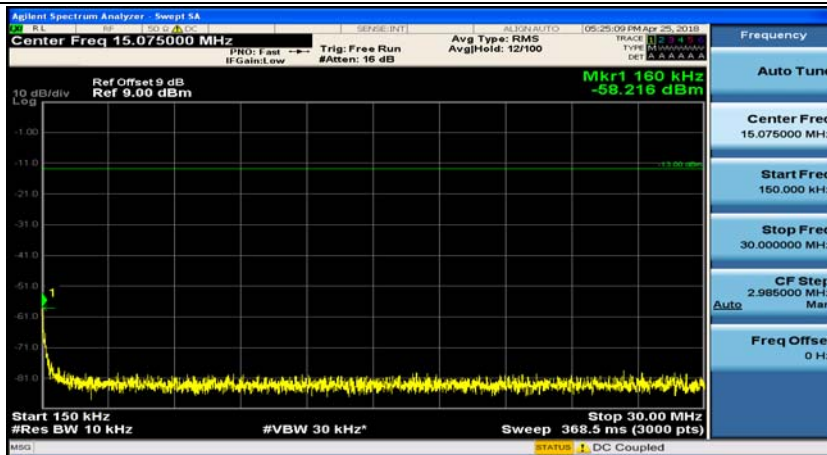

(Channel Bandwidth: 5 MHz)_HCH_QPSK_1RB#0