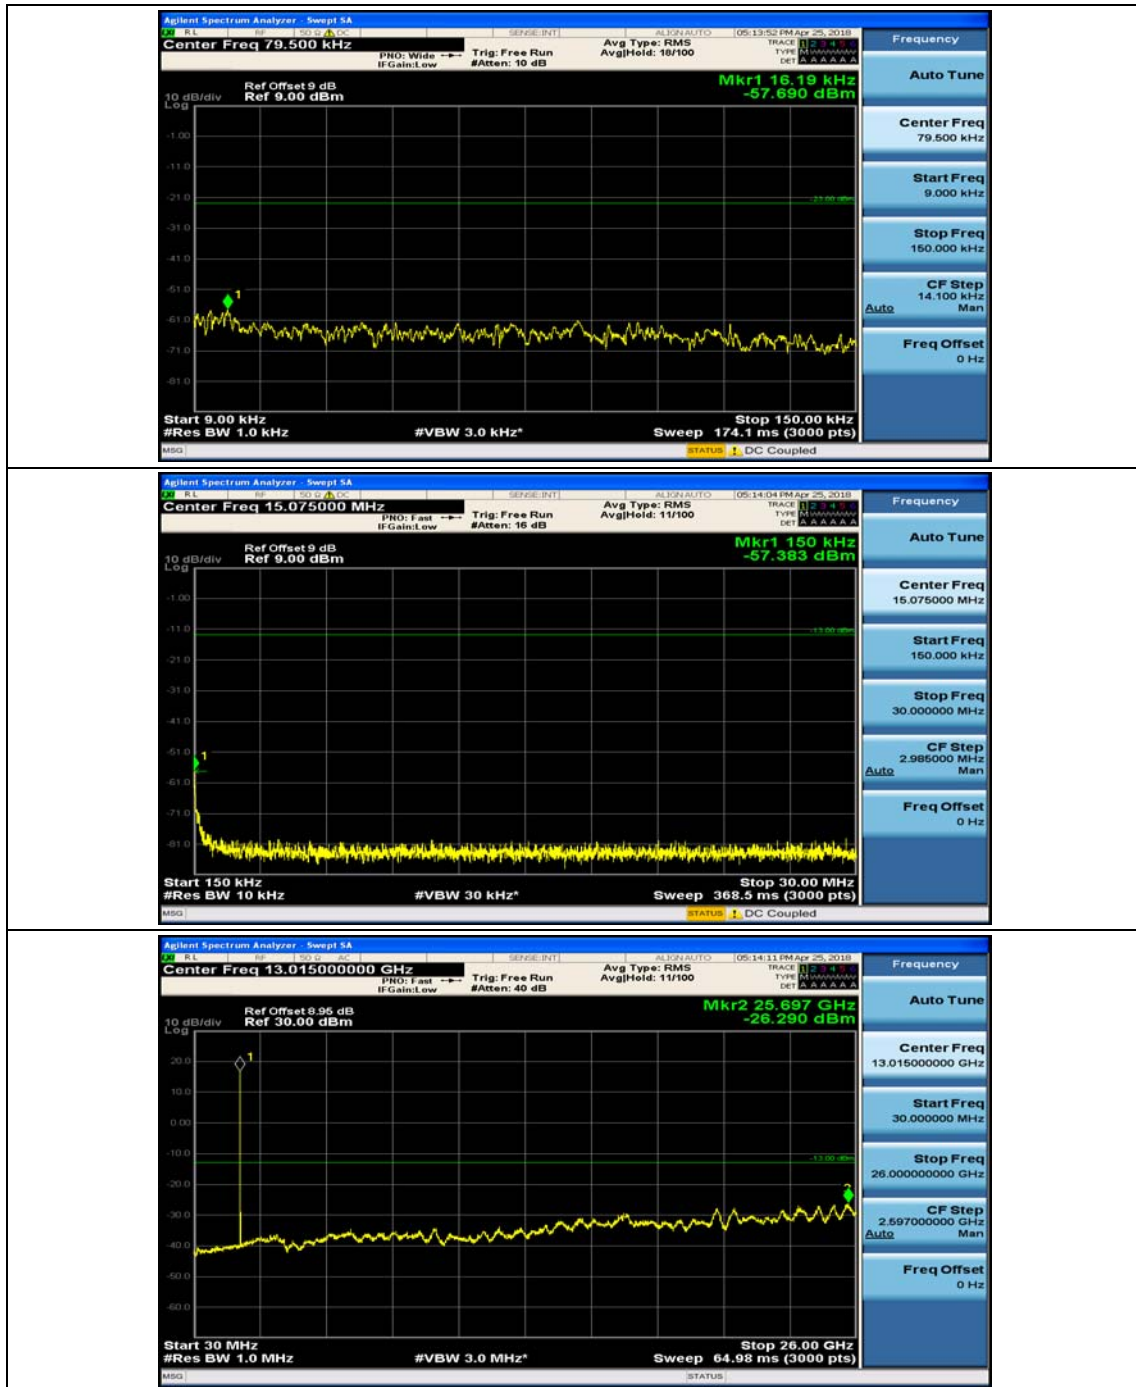

(Channel Bandwidth: 3 MHz)_HCH_QPSK_1RB#0

(Channel Bandwidth: 3 MHz)_HCH_QPSK_1RB#7

(Channel Bandwidth: 3 MHz)_LCH_16QAM_1RB#0

(Channel Bandwidth: 3 MHz)_LCH_16QAM_1RB#7

(Channel Bandwidth: 3 MHz)_MCH_16QAM_1RB#0

(Channel Bandwidth: 3 MHz)_MCH_16QAM_1RB#7

(Channel Bandwidth: 3 MHz)_HCH_16QAM_1RB#0

(Channel Bandwidth: 3 MHz)_HCH_16QAM_1RB#7

Channel Bandwidth: 5 MHz

(Channel Bandwidth: 5 MHz)_MCH_QPSK_1RB#0

(Channel Bandwidth: 5 MHz)_MCH_QPSK_1RB#12