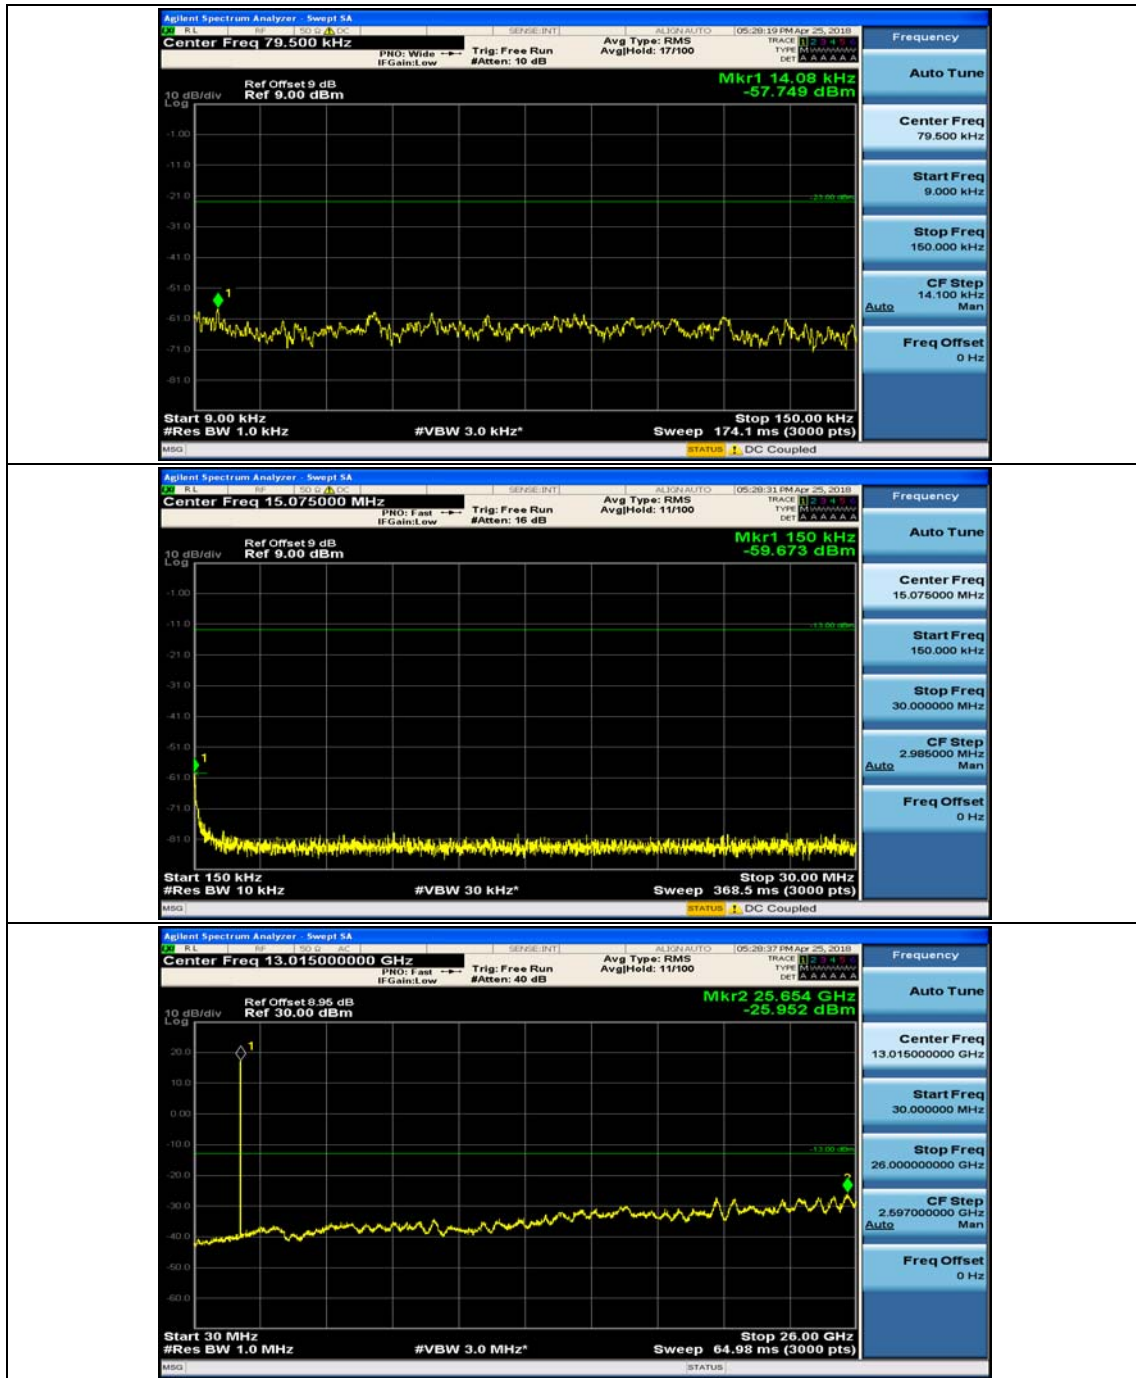

(Channel Bandwidth: 5 MHz)_HCH_QPSK_1RB#0

(Channel Bandwidth: 5 MHz)_HCH_QPSK_1RB#12

(Channel Bandwidth: 5 MHz)_HCH_QPSK_1RB#24

(Channel Bandwidth: 5 MHz)_LCH_16QAM_1RB#0

(Channel Bandwidth: 5 MHz)_LCH_16QAM_1RB#12

(Channel Bandwidth: 5 MHz)_MCH_16QAM_1RB#0

(Channel Bandwidth: 5 MHz)_MCH_16QAM_1RB#12

(Channel Bandwidth: 5 MHz)_HCH_16QAM_1RB#0

(Channel Bandwidth: 5 MHz)_HCH_16QAM_1RB#12

Channel Bandwidth: 10 MHz

Channel Bandwidth: 10 MHz_MCH_QPSK_1RB#0