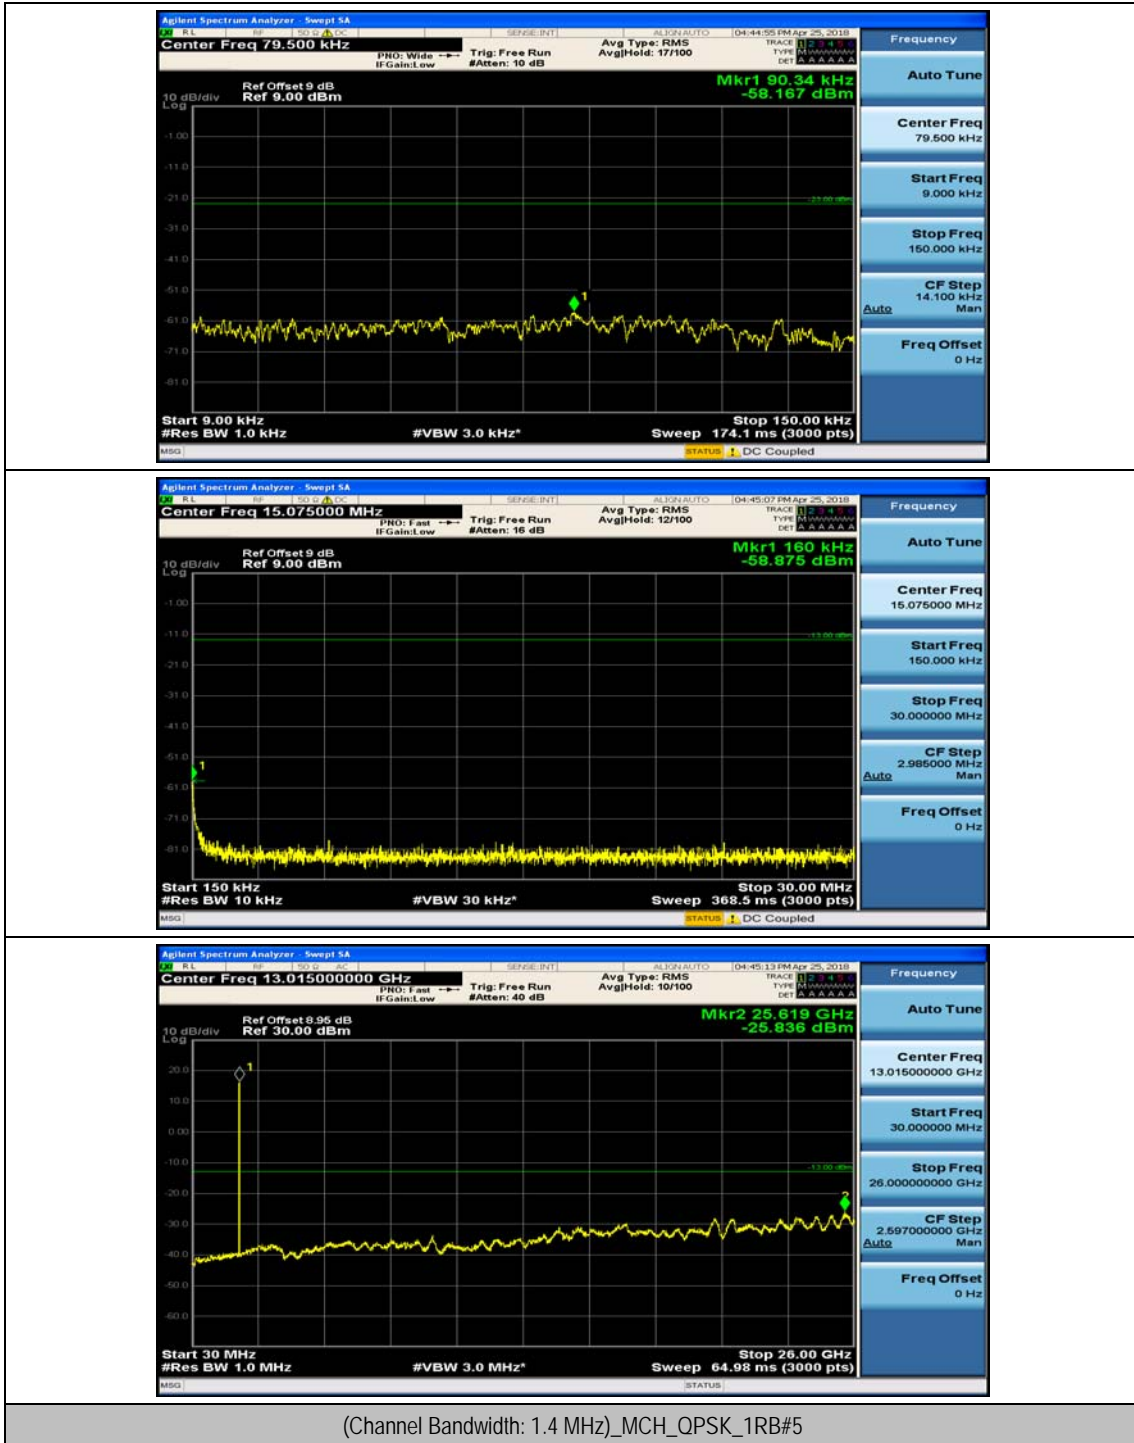

(Channel Bandwidth: 1.4 MHz)_MCH_QPSK_1RB#3