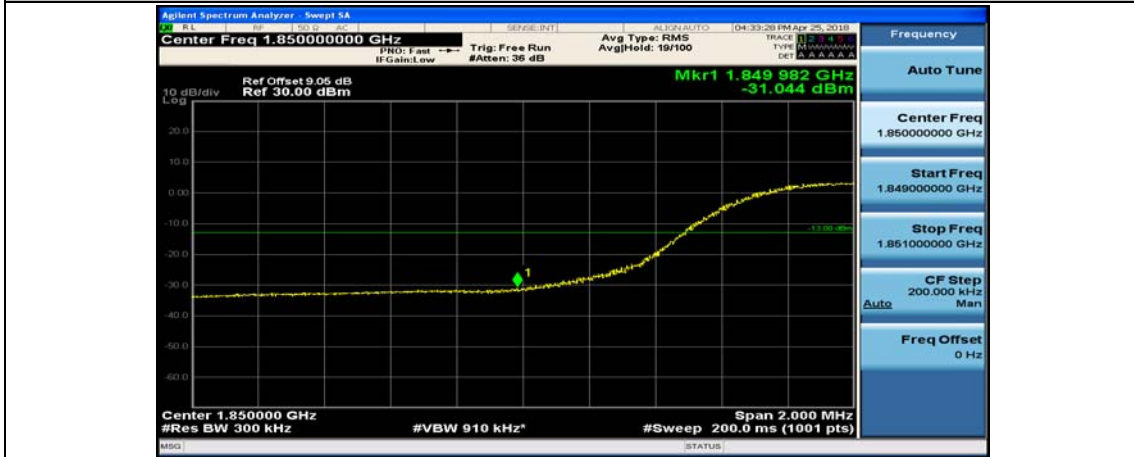

(Channel Bandwidth:15 MHz)_LCH_QPSK_75RB#0