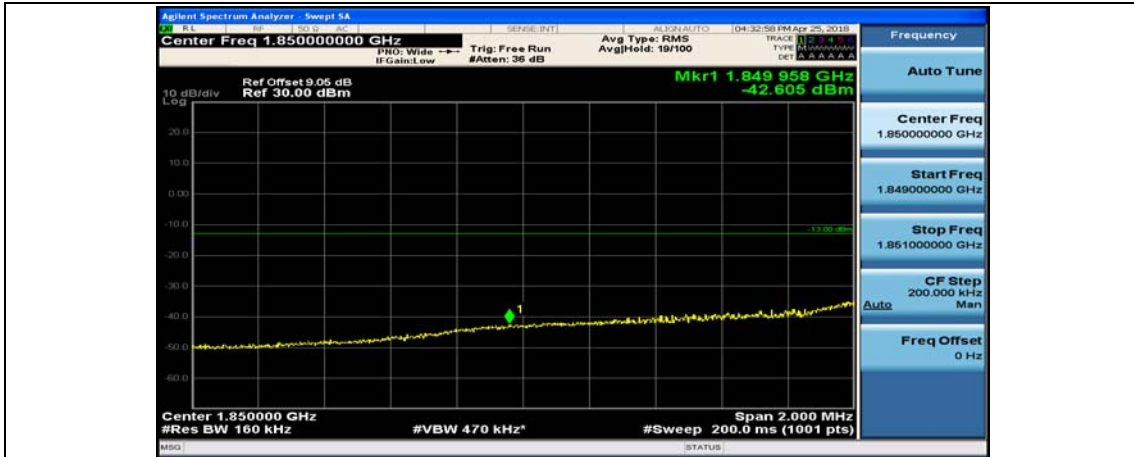

(Channel Bandwidth:15 MHz)_LCH_QPSK_37RB#38