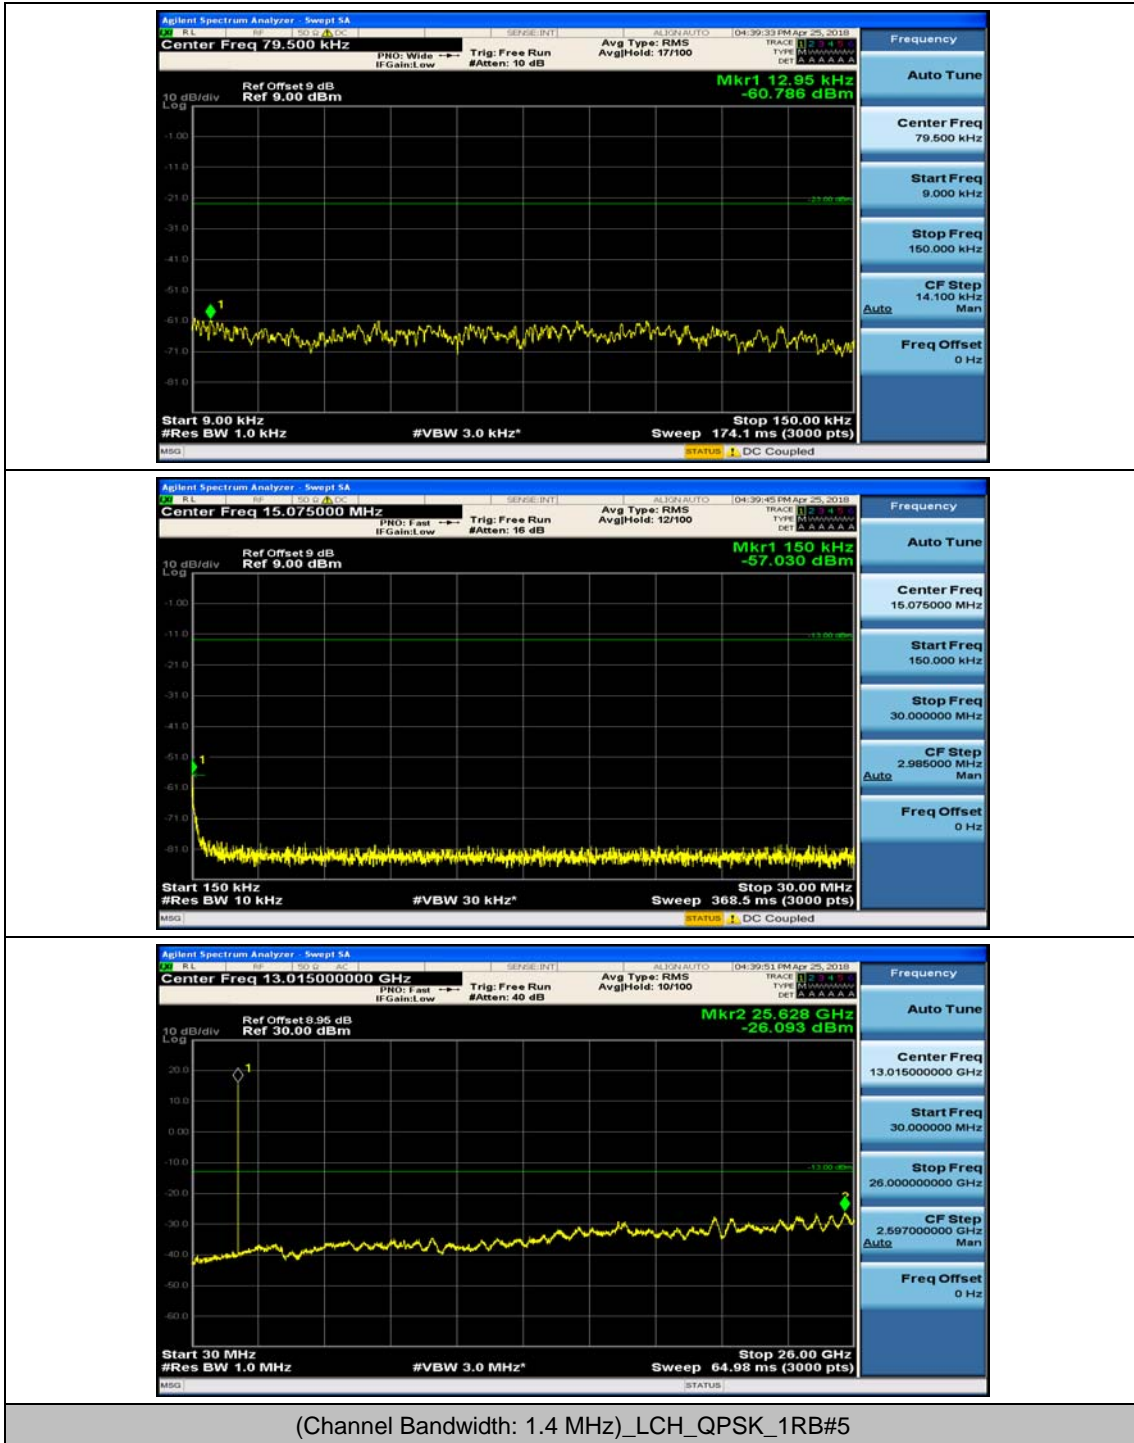

(Channel Bandwidth:20 MHz)_HCH_16QAM_50RB#50

(Channel Bandwidth:20 MHz)_HCH_16QAM_100RB#0

Appendix E: Conducted Spurious Emission

Test Graphs

Channel Bandwidth: 1.4 MHz

(Channel Bandwidth: 1.4 MHz)_MCH_QPSK_1RB#0