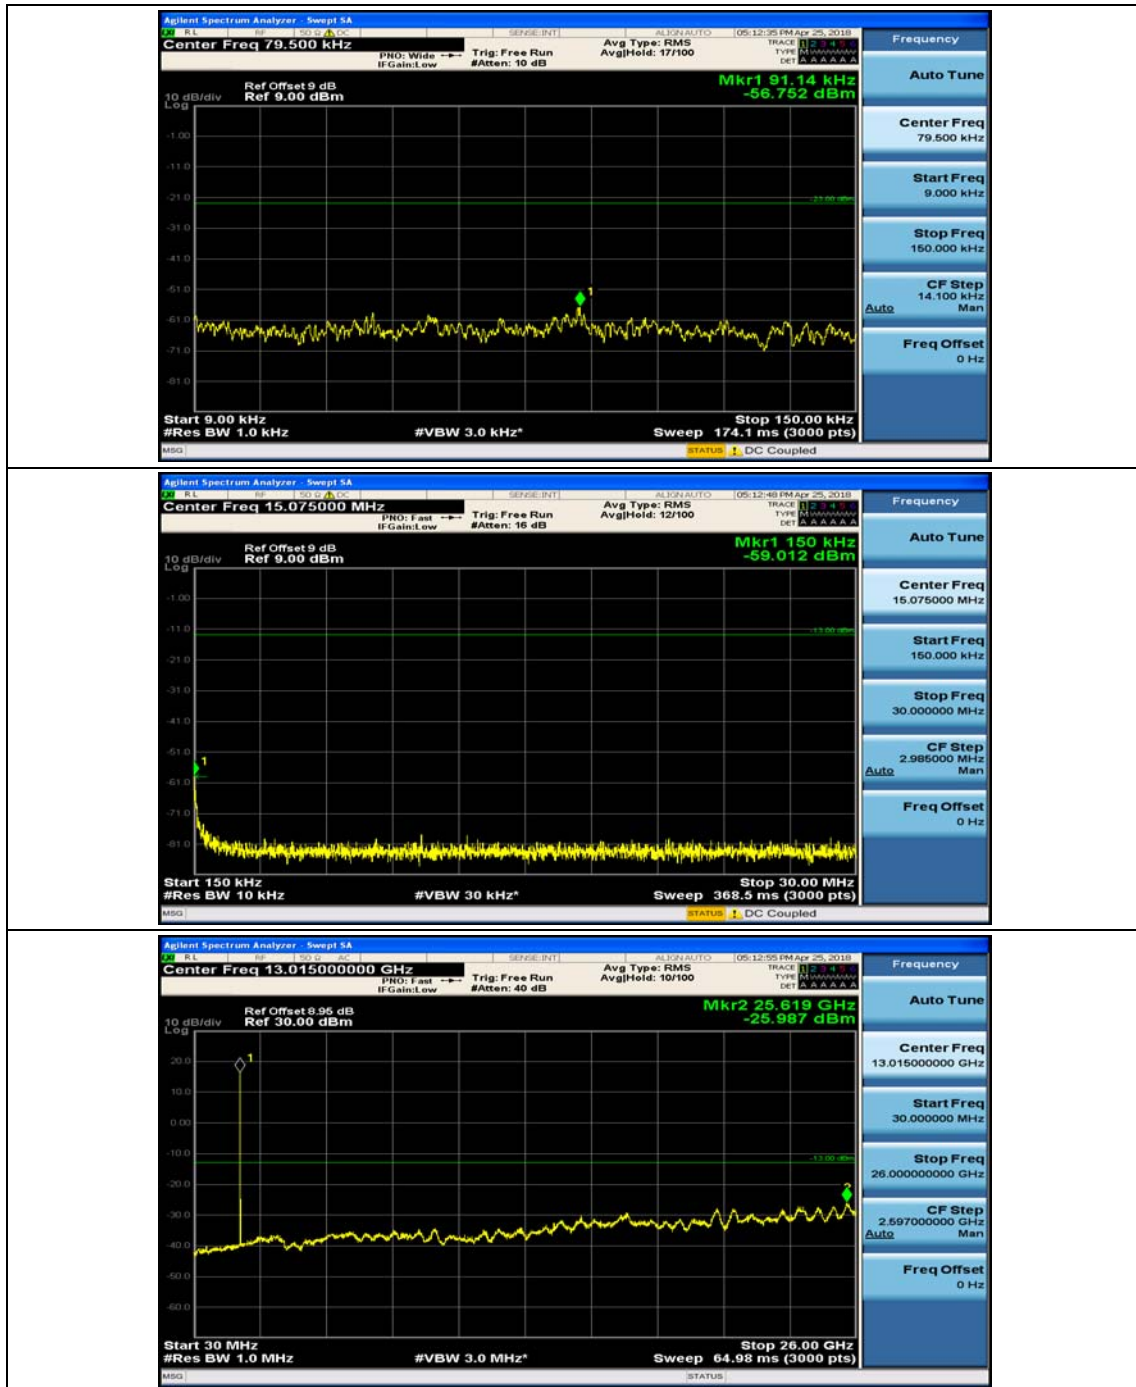

(Channel Bandwidth: 1.4 MHz)_MCH_16QAM_1RB#0

(Channel Bandwidth: 1.4 MHz)_MCH_16QAM_1RB#3

(Channel Bandwidth: 1.4 MHz)_HCH_16QAM_1RB#0

(Channel Bandwidth: 1.4 MHz)_HCH_16QAM_1RB#3

Channel Bandwidth: 3 MHz