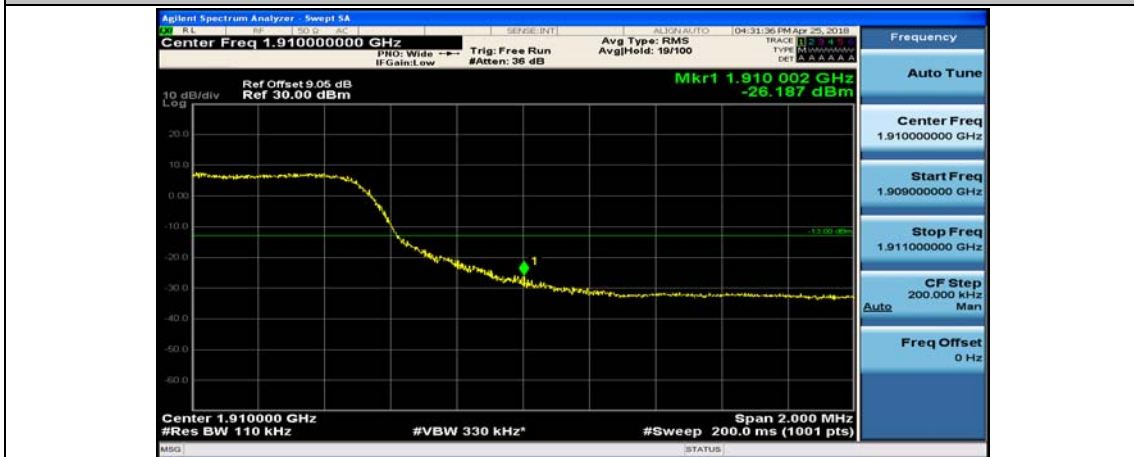

Channel Bandwidth: 10 MHz_HCH_16QAM_1RB#49

Channel Bandwidth: 10 MHz_HCH_16QAM_25RB#0

Channel Bandwidth: 10 MHz_HCH_16QAM_25RB#12

Channel Bandwidth: 10 MHz_HCH_16QAM_25RB#25

Channel Bandwidth: 10 MHz_HCH_16QAM_50RB#0

Channel Bandwidth: 15 MHz

(Channel Bandwidth:15 MHz)_LCH_QPSK_1RB#0

(Channel Bandwidth:15 MHz)_LCH_QPSK_1RB#37

(Channel Bandwidth:15 MHz)_LCH_QPSK_1RB#74

(Channel Bandwidth:15 MHz)_LCH_QPSK_37RB#0

(Channel Bandwidth:15 MHz)_LCH_QPSK_37RB#18