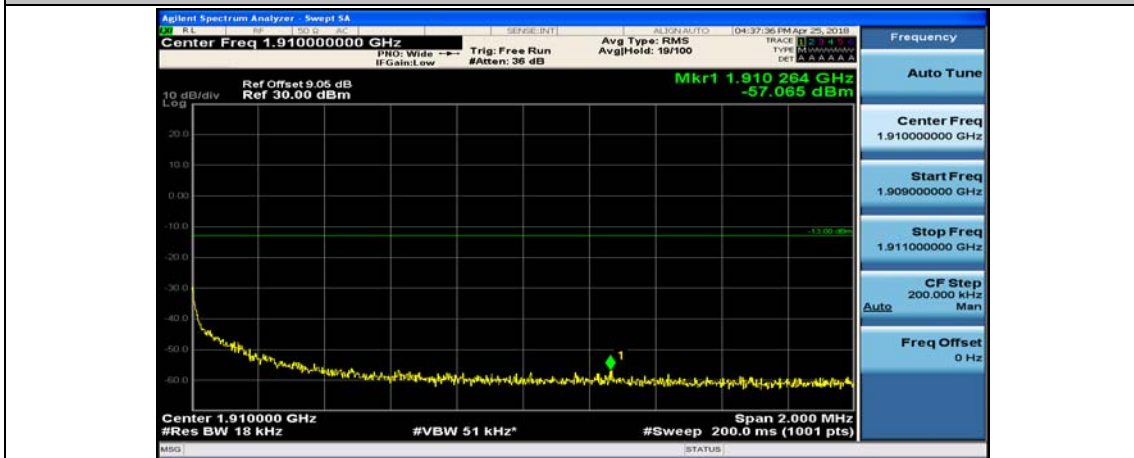

(Channel Bandwidth:20 MHz)_HCH_16QAM_1RB#0