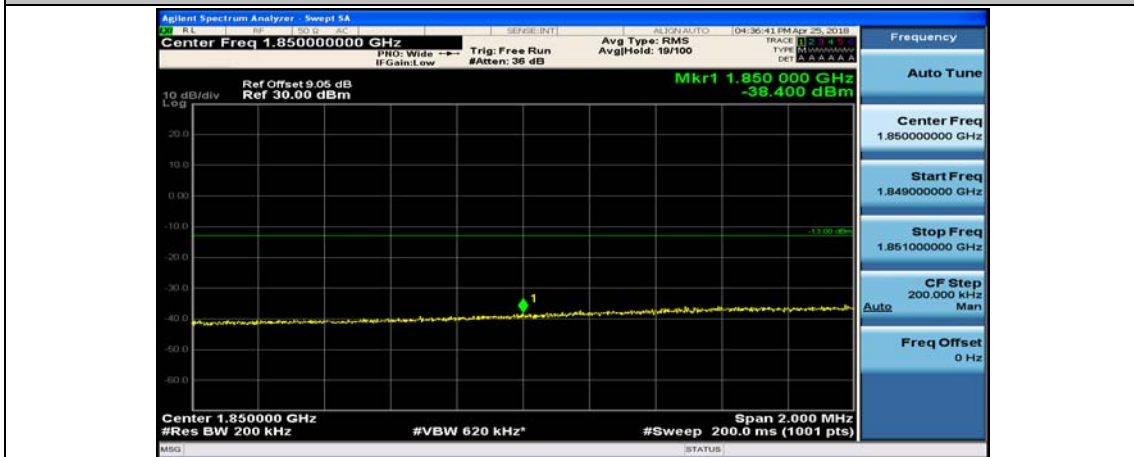

(Channel Bandwidth:20 MHz)_LCH_16QAM_50RB#25