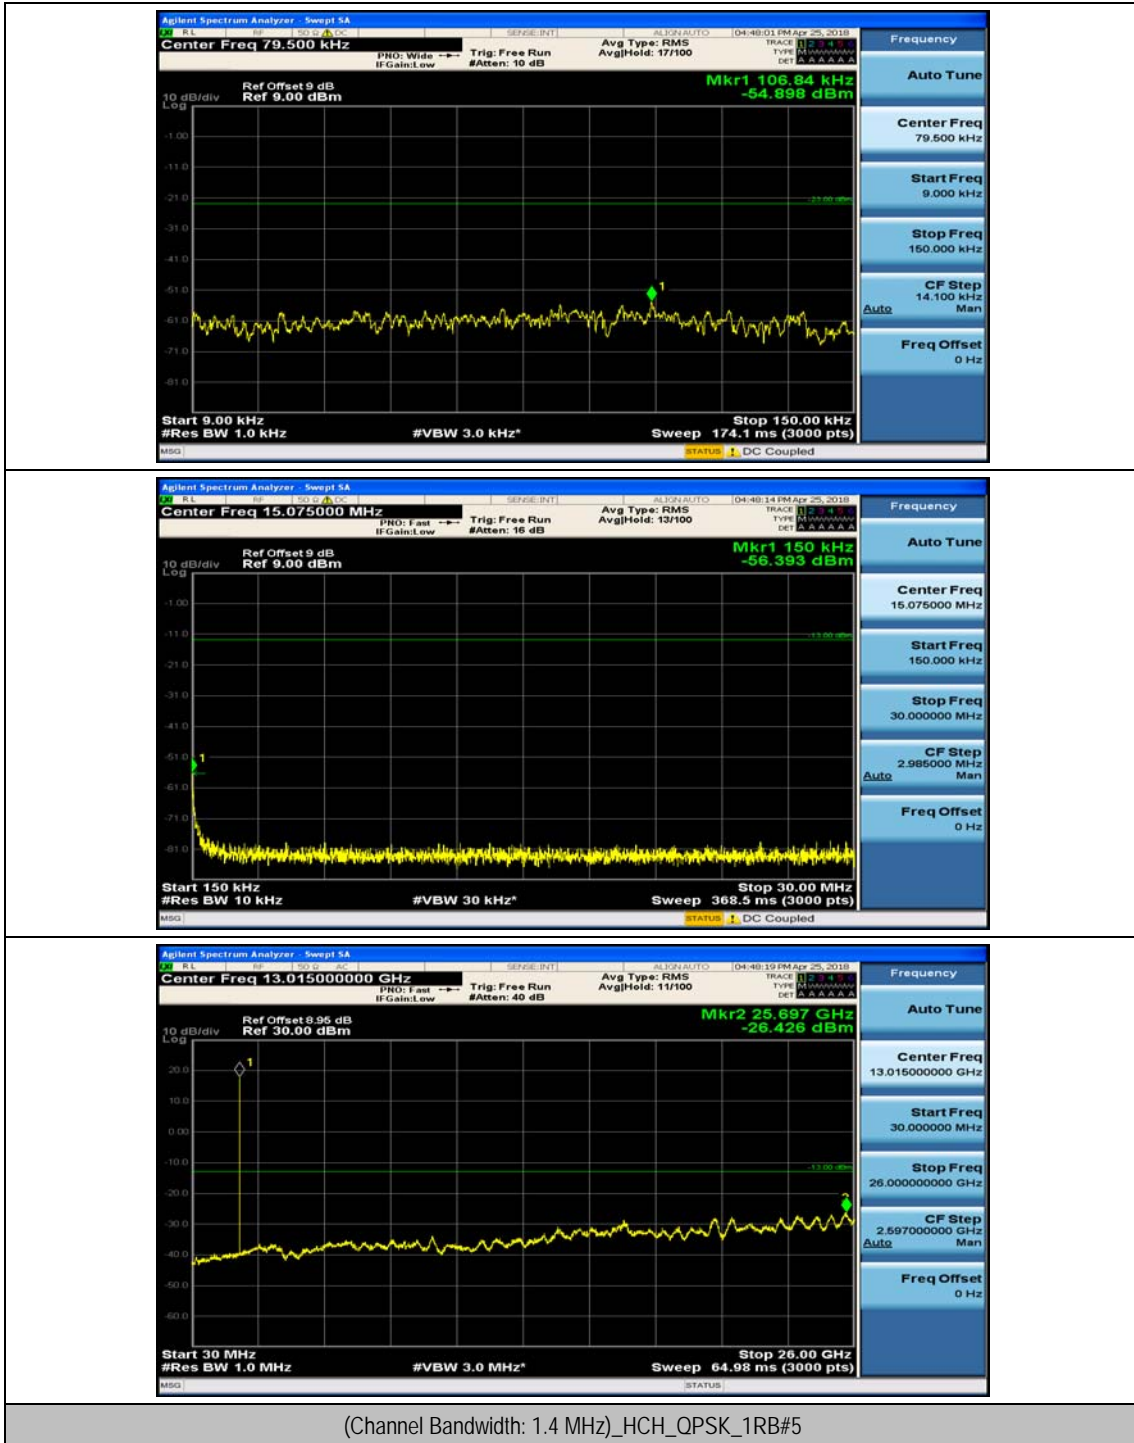

(Channel Bandwidth: 1.4 MHz)_MCH_QPSK_1RB#3

(Channel Bandwidth: 1.4 MHz)_HCH_QPSK_1RB#0

(Channel Bandwidth: 1.4 MHz)_HCH_QPSK_1RB#3

(Channel Bandwidth: 1.4 MHz)_LCH_16QAM_1RB#0

(Channel Bandwidth: 1.4 MHz)_LCH_16QAM_1RB#3