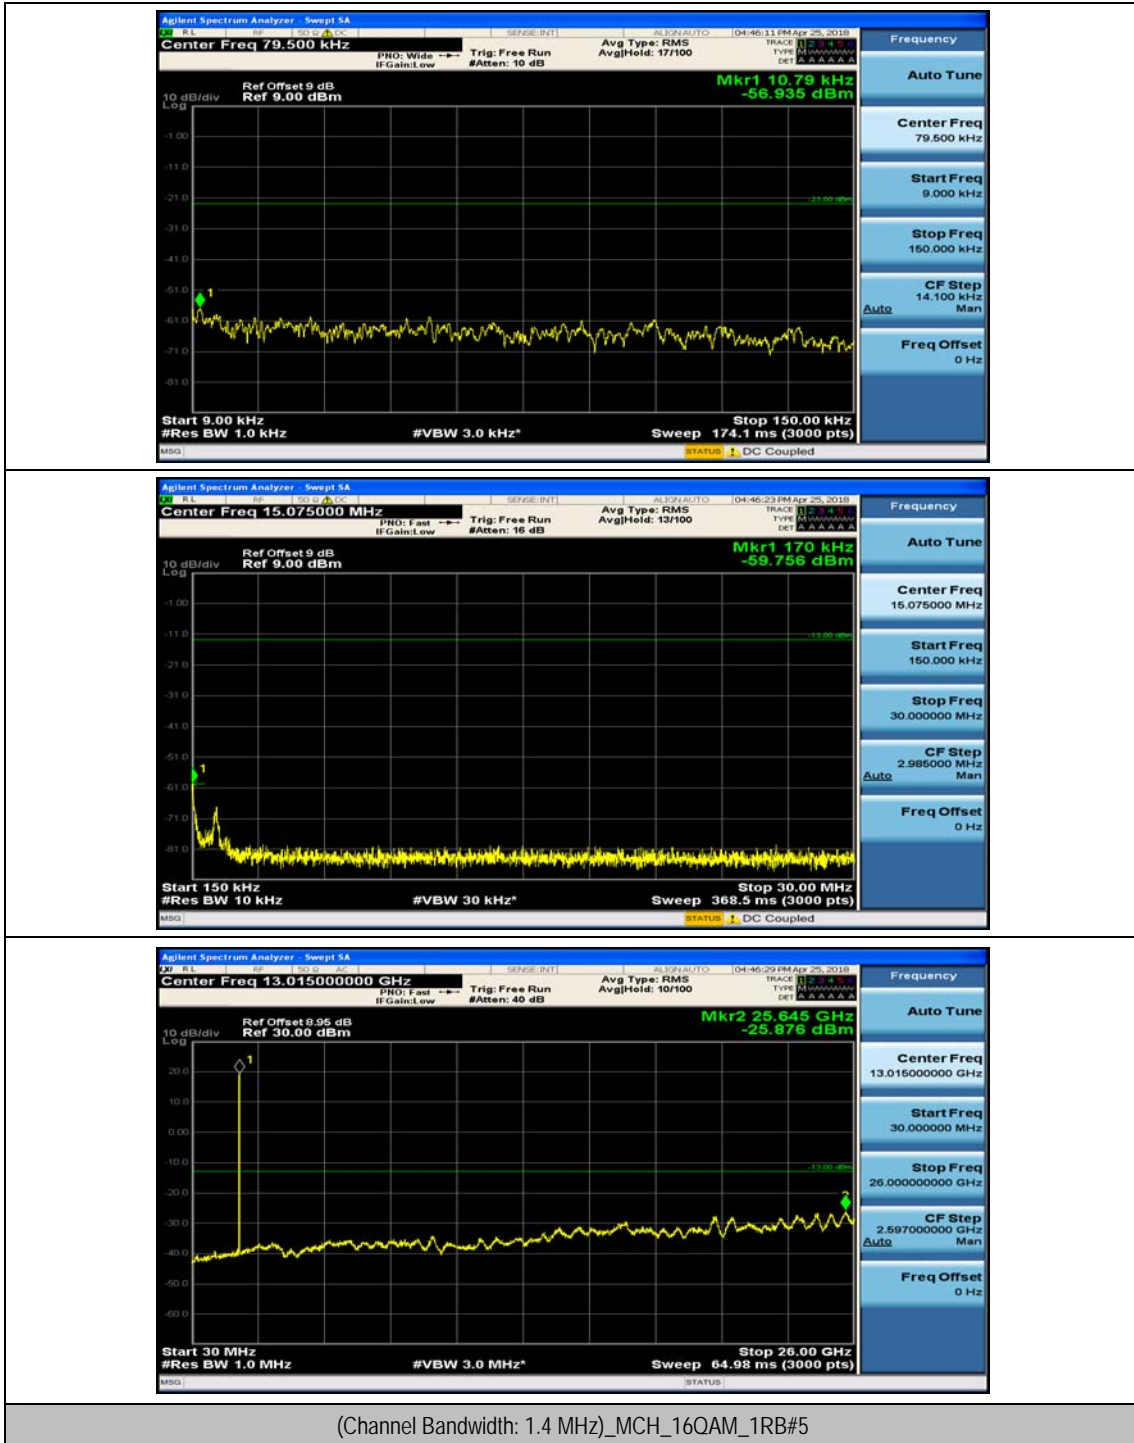

(Channel Bandwidth: 1.4 MHz)_MCH_16QAM_1RB#3