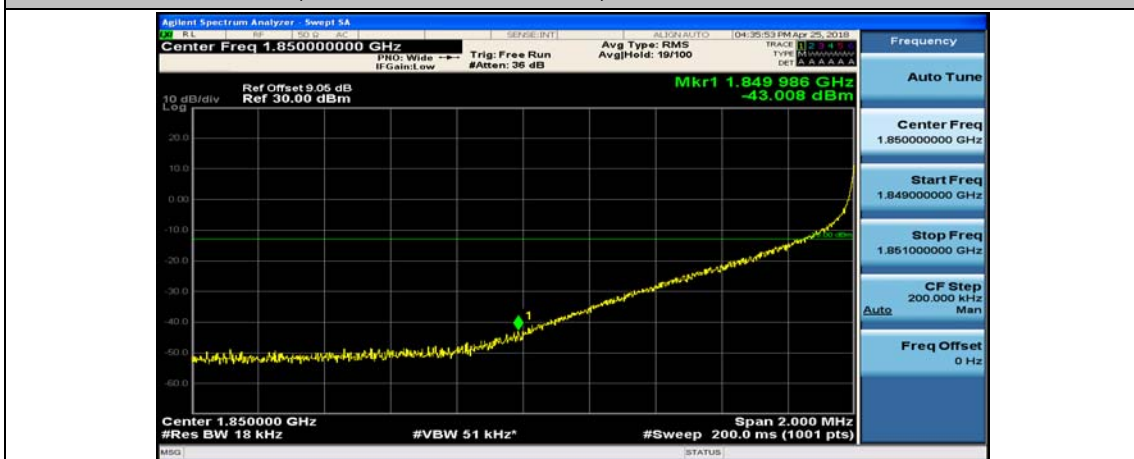

(Channel Bandwidth:20 MHz)_HCH_QPSK_50RB#25

(Channel Bandwidth:20 MHz)_HCH_QPSK_50RB#50

(Channel Bandwidth:20 MHz)_HCH_QPSK_100RB#0

(Channel Bandwidth:20 MHz)_LCH_16QAM_1RB#0

(Channel Bandwidth:20 MHz)_LCH_16QAM_1RB#49