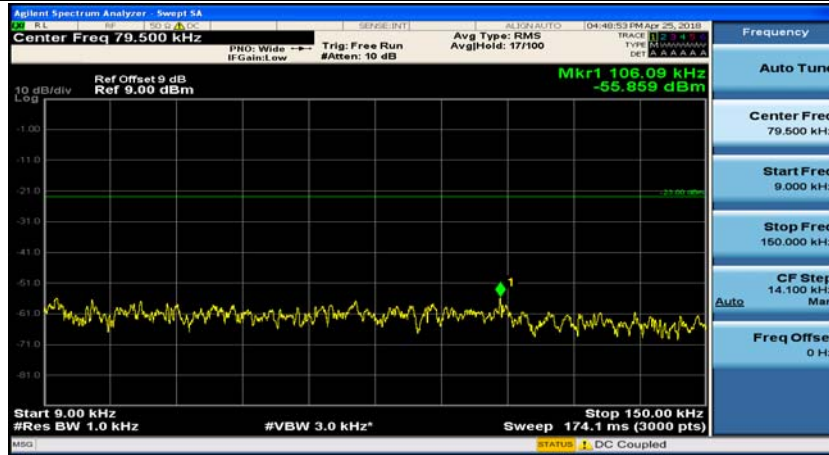

(Channel Bandwidth: 1.4 MHz)_MCH_16QAM_1RB#0

(Channel Bandwidth: 1.4 MHz)_MCH_16QAM_1RB#3

(Channel Bandwidth: 1.4 MHz)_HCH_16QAM_1RB#0

(Channel Bandwidth: 1.4 MHz)_HCH_16QAM_1RB#3

Channel Bandwidth: 3 MHz