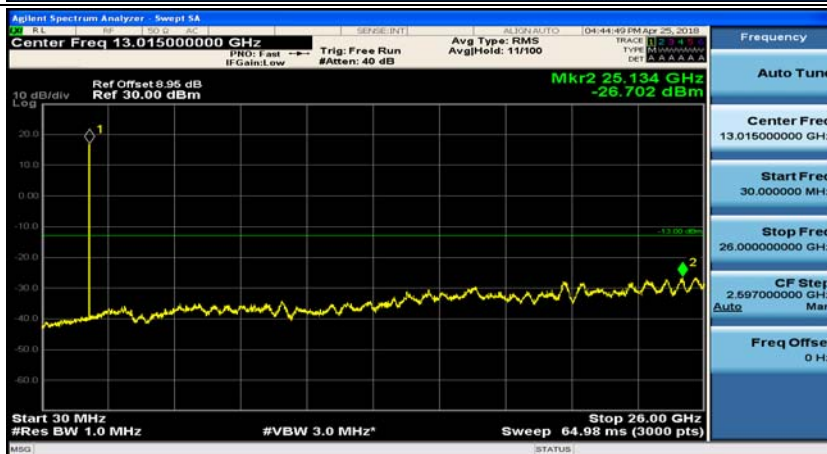

(Channel Bandwidth:20 MHz)_HCH_16QAM_50RB#50

(Channel Bandwidth:20 MHz)_HCH_16QAM_100RB#0

Appendix E: Conducted Spurious Emission

Test Graphs

Channel Bandwidth: 1.4 MHz

(Channel Bandwidth: 1.4 MHz)_MCH_QPSK_1RB#0