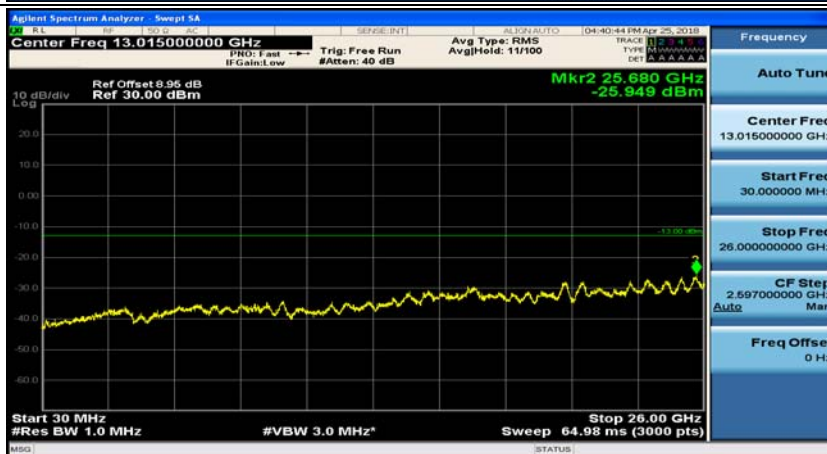

(Channel Bandwidth: 1.4 MHz)_MCH_QPSK_1RB#3

(Channel Bandwidth: 1.4 MHz)_HCH_QPSK_1RB#0

(Channel Bandwidth: 1.4 MHz)_HCH_QPSK_1RB#3

(Channel Bandwidth: 1.4 MHz)_LCH_16QAM_1RB#0

(Channel Bandwidth: 1.4 MHz)_LCH_16QAM_1RB#3