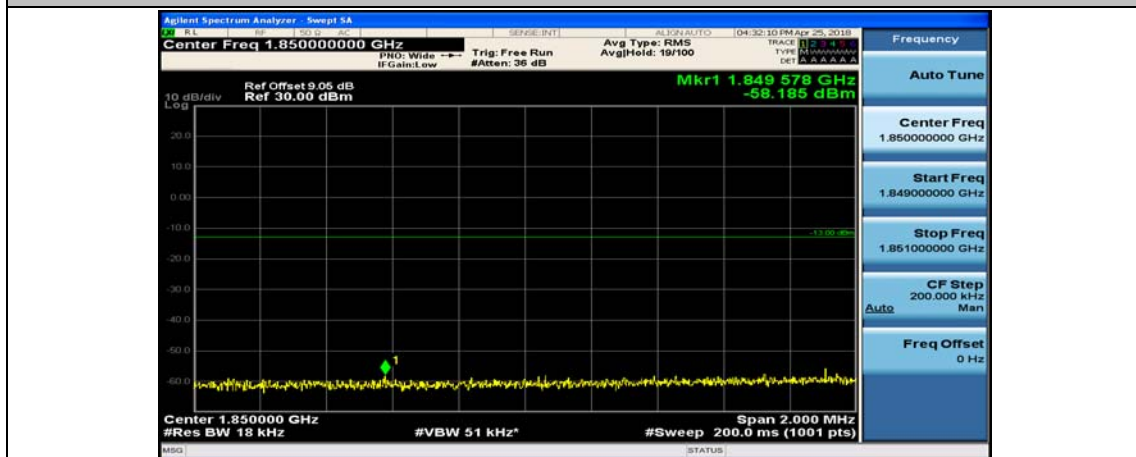

Channel Bandwidth: 10 MHz_HCH_16QAM_1RB#49

Channel Bandwidth: 10 MHz_HCH_16QAM_25RB#0

Channel Bandwidth: 10 MHz_HCH_16QAM_25RB#12

Channel Bandwidth: 10 MHz_HCH_16QAM_25RB#25

Channel Bandwidth: 10 MHz_HCH_16QAM_50RB#0

Channel Bandwidth: 15 MHz

(Channel Bandwidth:15 MHz)_LCH_QPSK_1RB#0

(Channel Bandwidth:15 MHz)_LCH_QPSK_1RB#37

(Channel Bandwidth:15 MHz)_LCH_QPSK_1RB#74

(Channel Bandwidth:15 MHz)_LCH_QPSK_37RB#0

(Channel Bandwidth:15 MHz)_LCH_QPSK_37RB#18