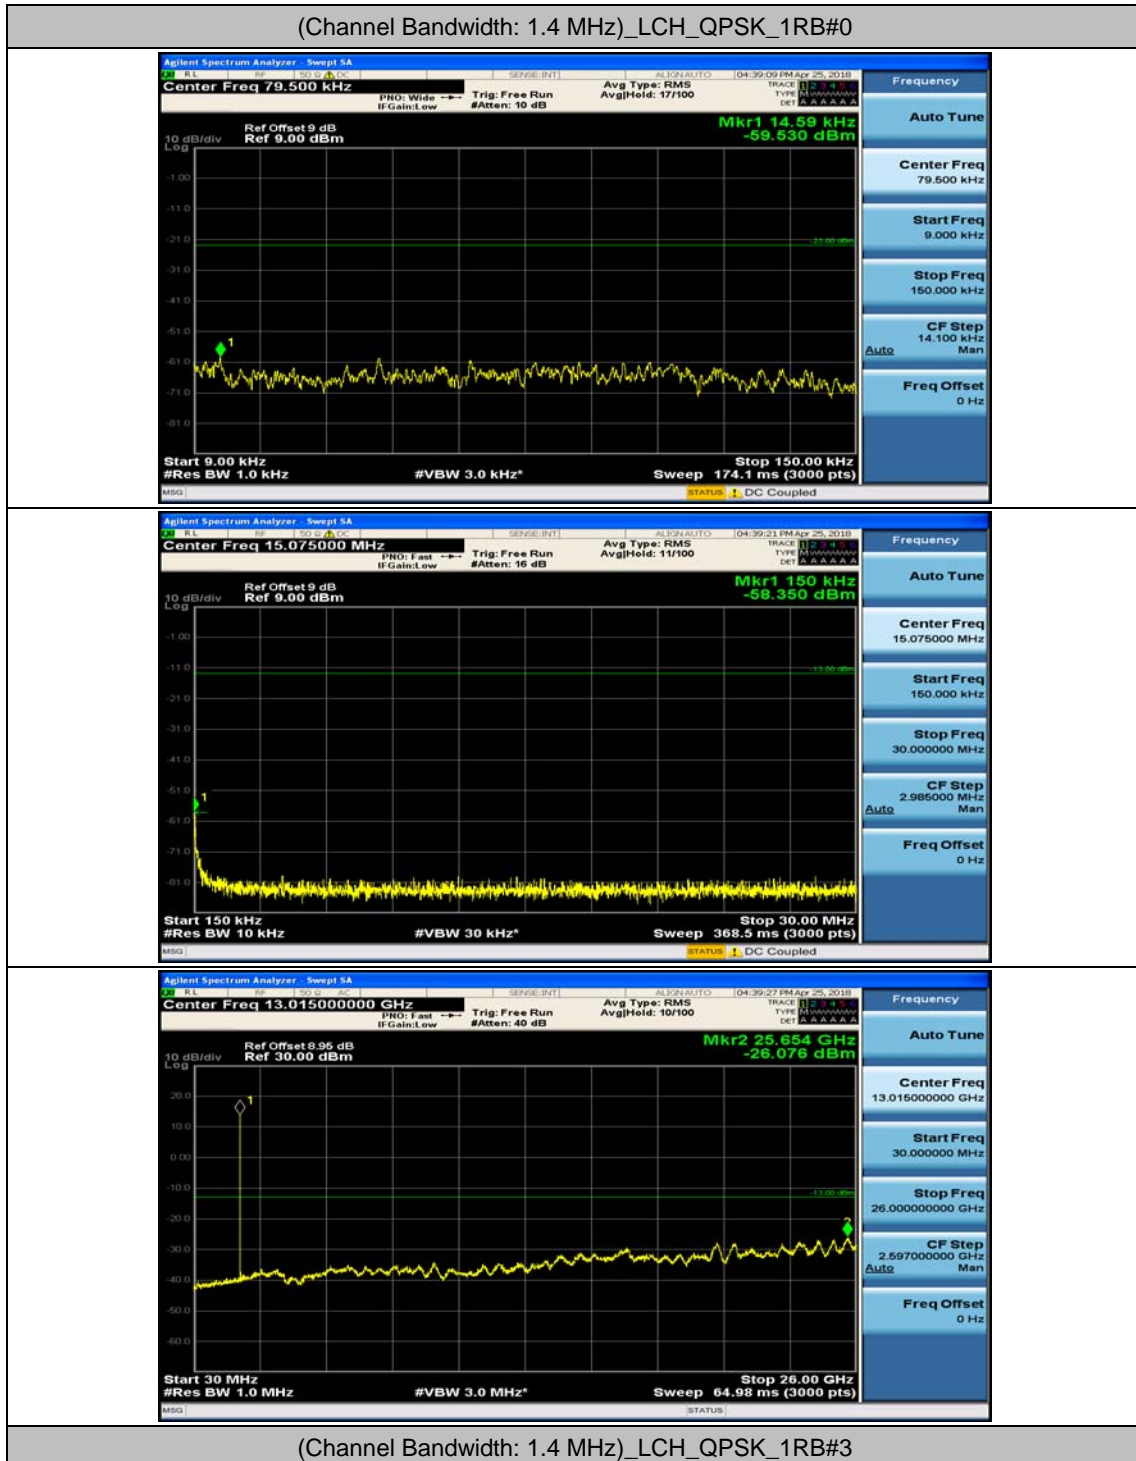

(Channel Bandwidth:20 MHz)_HCH_16QAM_50RB#50

(Channel Bandwidth:20 MHz)_HCH_16QAM_100RB#0

Appendix E: Conducted Spurious Emission

Test Graphs

Channel Bandwidth: 1.4 MHz

(Channel Bandwidth: 1.4 MHz)_MCH_QPSK_1RB#0