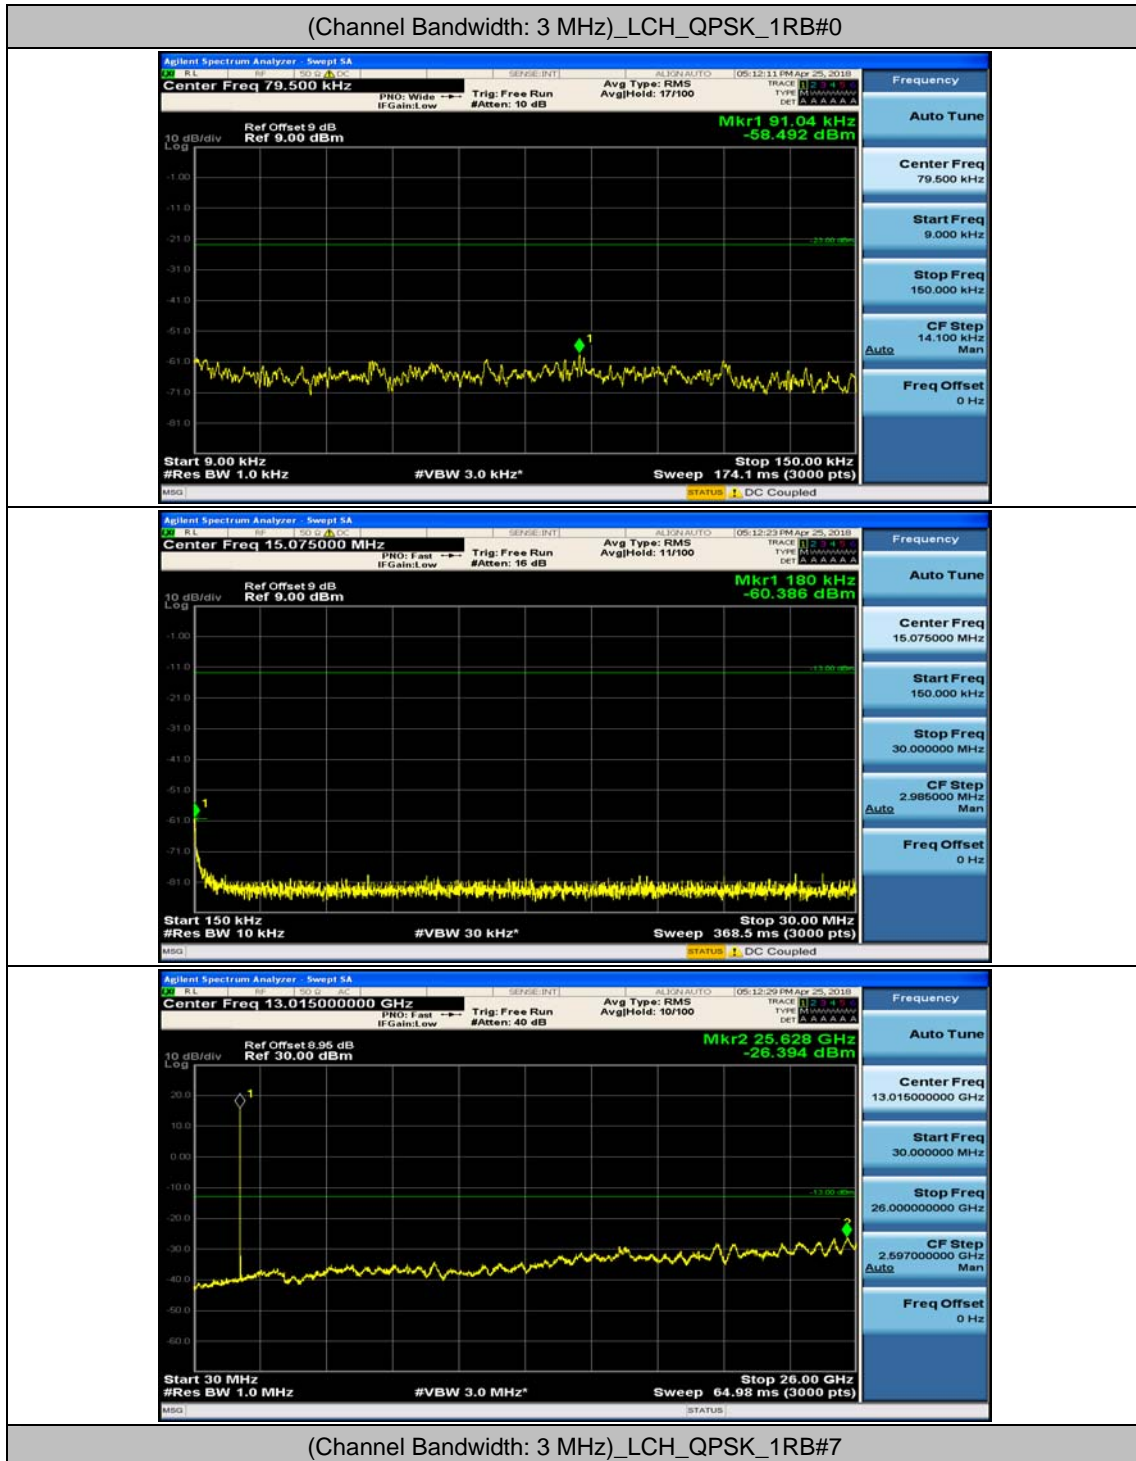

(Channel Bandwidth: 1.4 MHz)_MCH_16QAM_1RB#0

(Channel Bandwidth: 1.4 MHz)_MCH_16QAM_1RB#3

(Channel Bandwidth: 1.4 MHz)_HCH_16QAM_1RB#0

(Channel Bandwidth: 1.4 MHz)_HCH_16QAM_1RB#3

Channel Bandwidth: 3 MHz