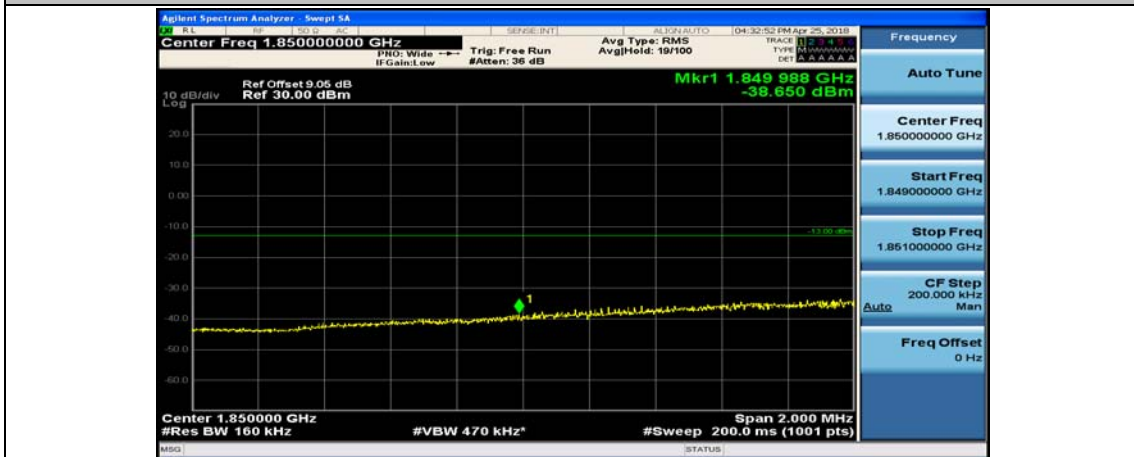

Channel Bandwidth: 15 MHz

(Channel Bandwidth:15 MHz)_LCH_QPSK_1RB#0

(Channel Bandwidth:15 MHz)_LCH_QPSK_1RB#37

(Channel Bandwidth:15 MHz)_LCH_QPSK_1RB#74

(Channel Bandwidth:15 MHz)_LCH_QPSK_37RB#0

(Channel Bandwidth:15 MHz)_LCH_QPSK_37RB#18