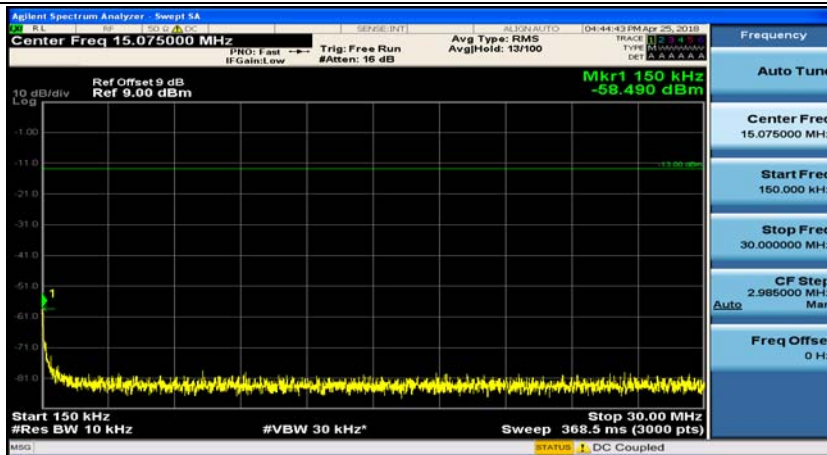

(Channel Bandwidth:20 MHz)_HCH_16QAM_50RB#50

(Channel Bandwidth:20 MHz)_HCH_16QAM_100RB#0

Appendix E: Conducted Spurious Emission

Test Graphs

Channel Bandwidth: 1.4 MHz

(Channel Bandwidth: 1.4 MHz)_MCH_QPSK_1RB#0