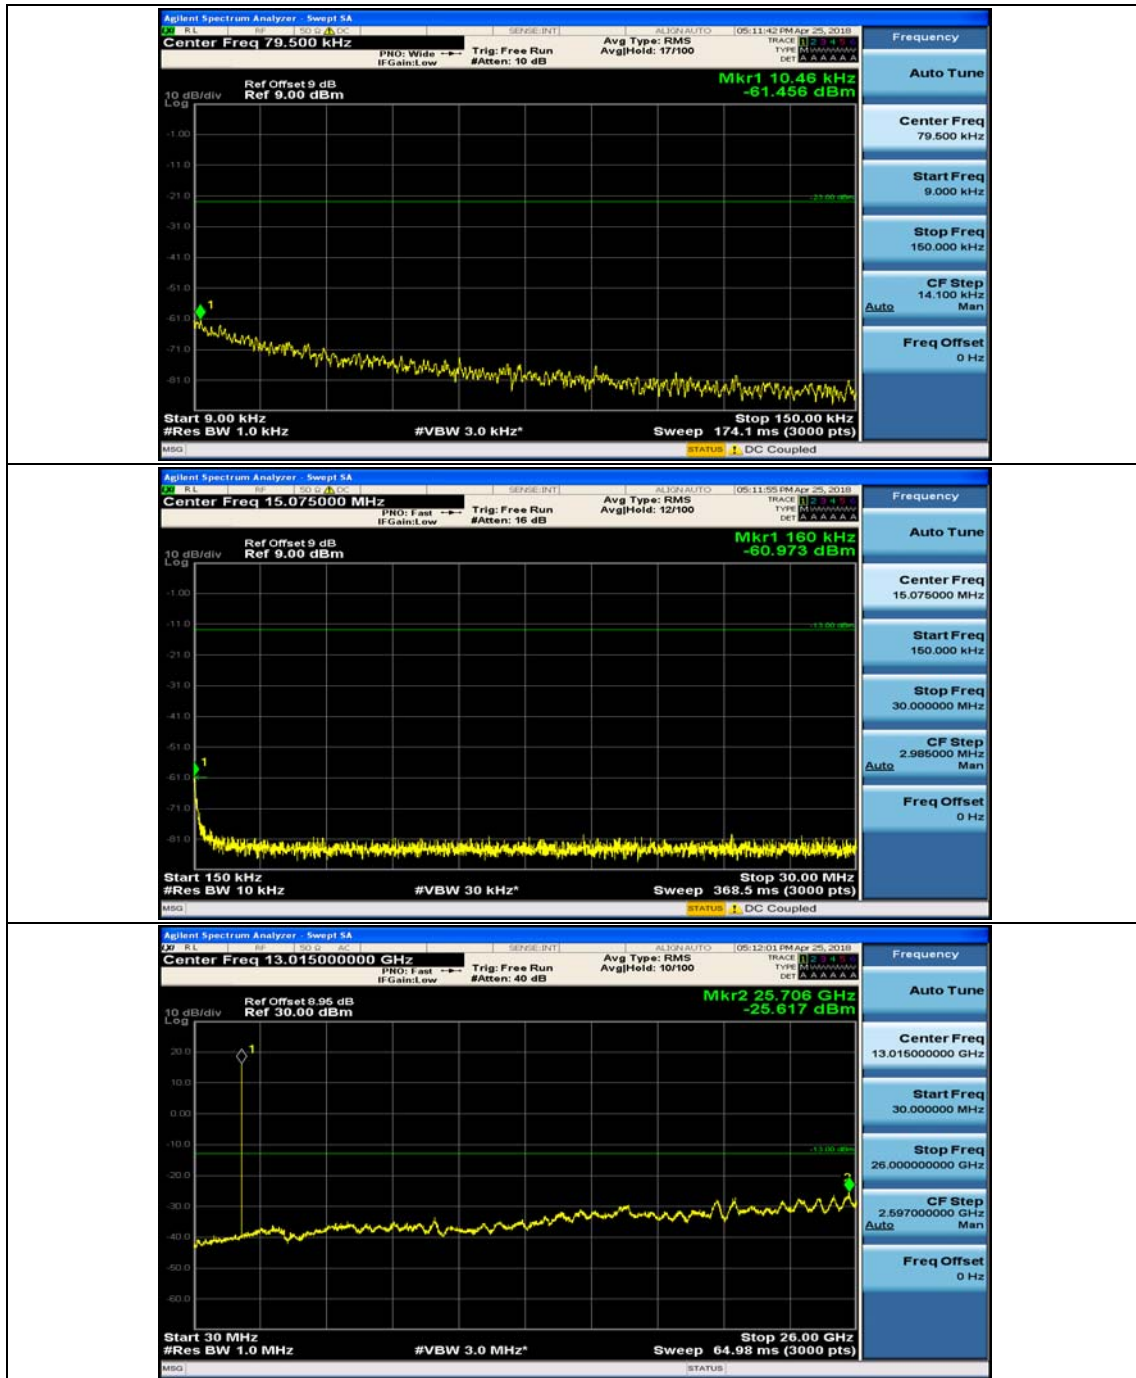

(Channel Bandwidth: 1.4 MHz)_MCH_16QAM_1RB#0

(Channel Bandwidth: 1.4 MHz)_MCH_16QAM_1RB#3

(Channel Bandwidth: 1.4 MHz)_HCH_16QAM_1RB#0

(Channel Bandwidth: 1.4 MHz)_HCH_16QAM_1RB#3

Channel Bandwidth: 3 MHz