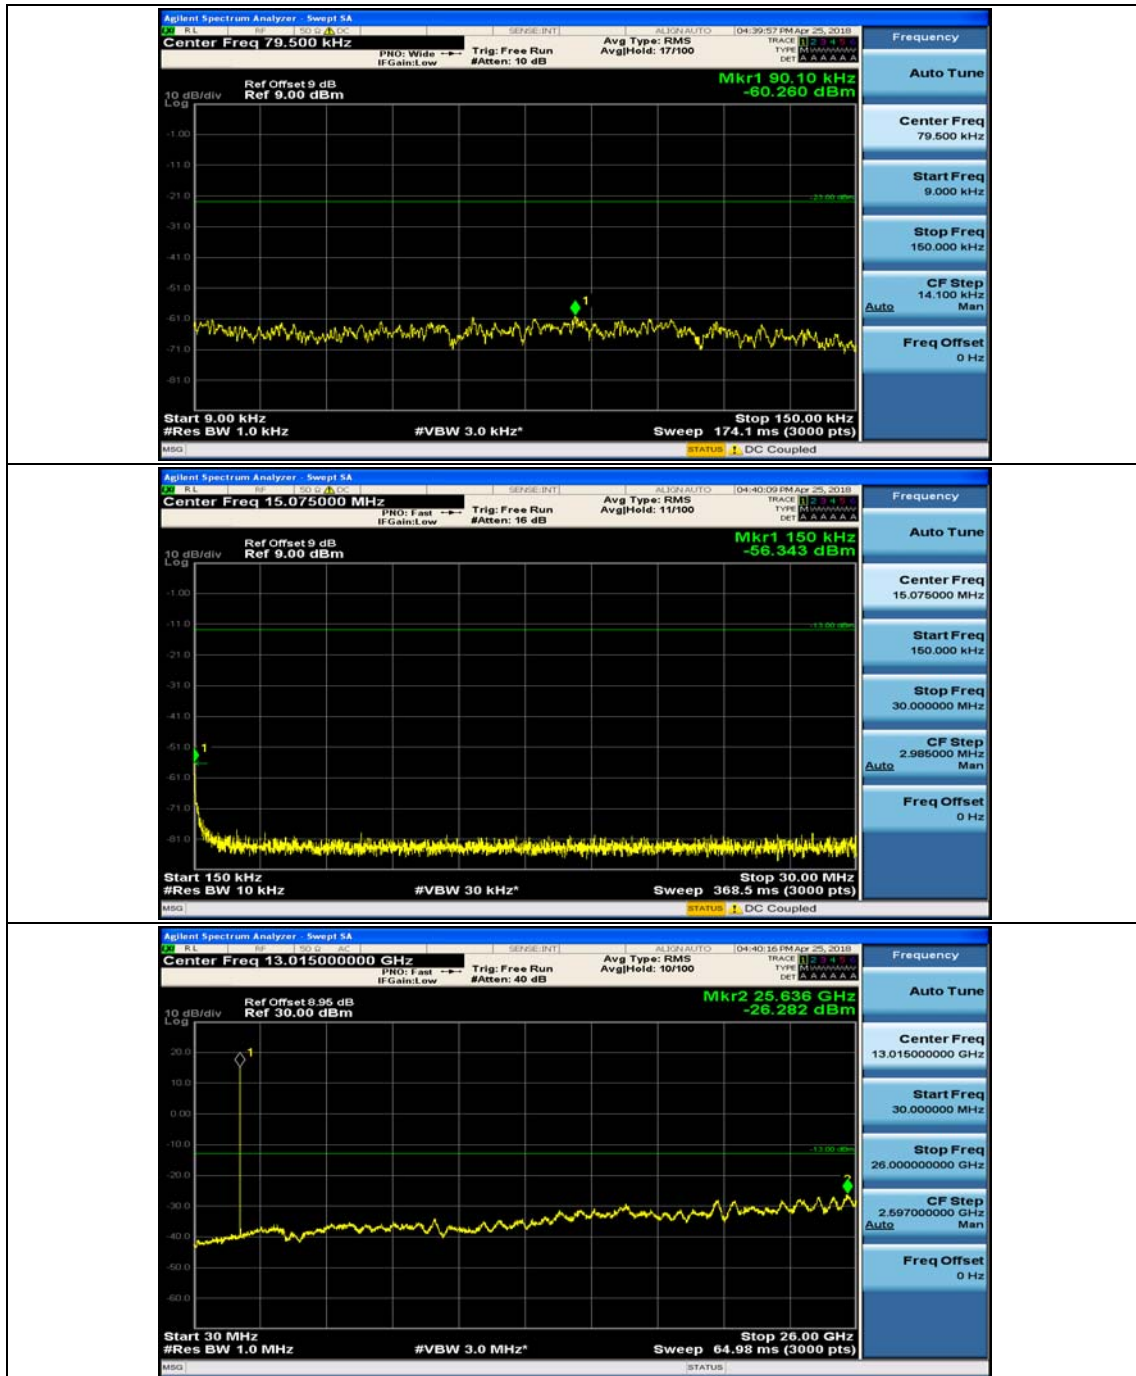

(Channel Bandwidth:20 MHz)_HCH_16QAM_50RB#50

(Channel Bandwidth:20 MHz)_HCH_16QAM_100RB#0

Appendix E: Conducted Spurious Emission

Test Graphs

Channel Bandwidth: 1.4 MHz

(Channel Bandwidth: 1.4 MHz)_MCH_QPSK_1RB#0