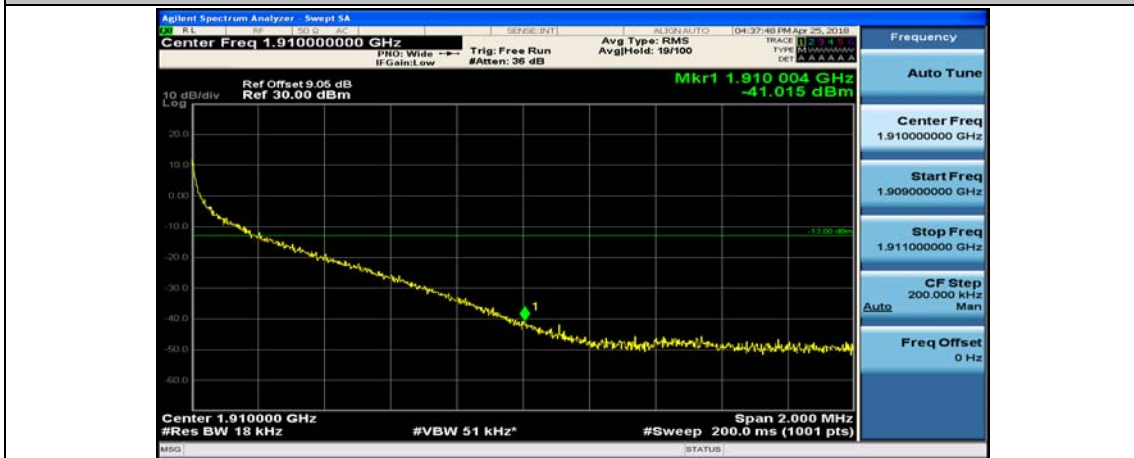

(Channel Bandwidth:20 MHz)_HCH_16QAM_1RB#99