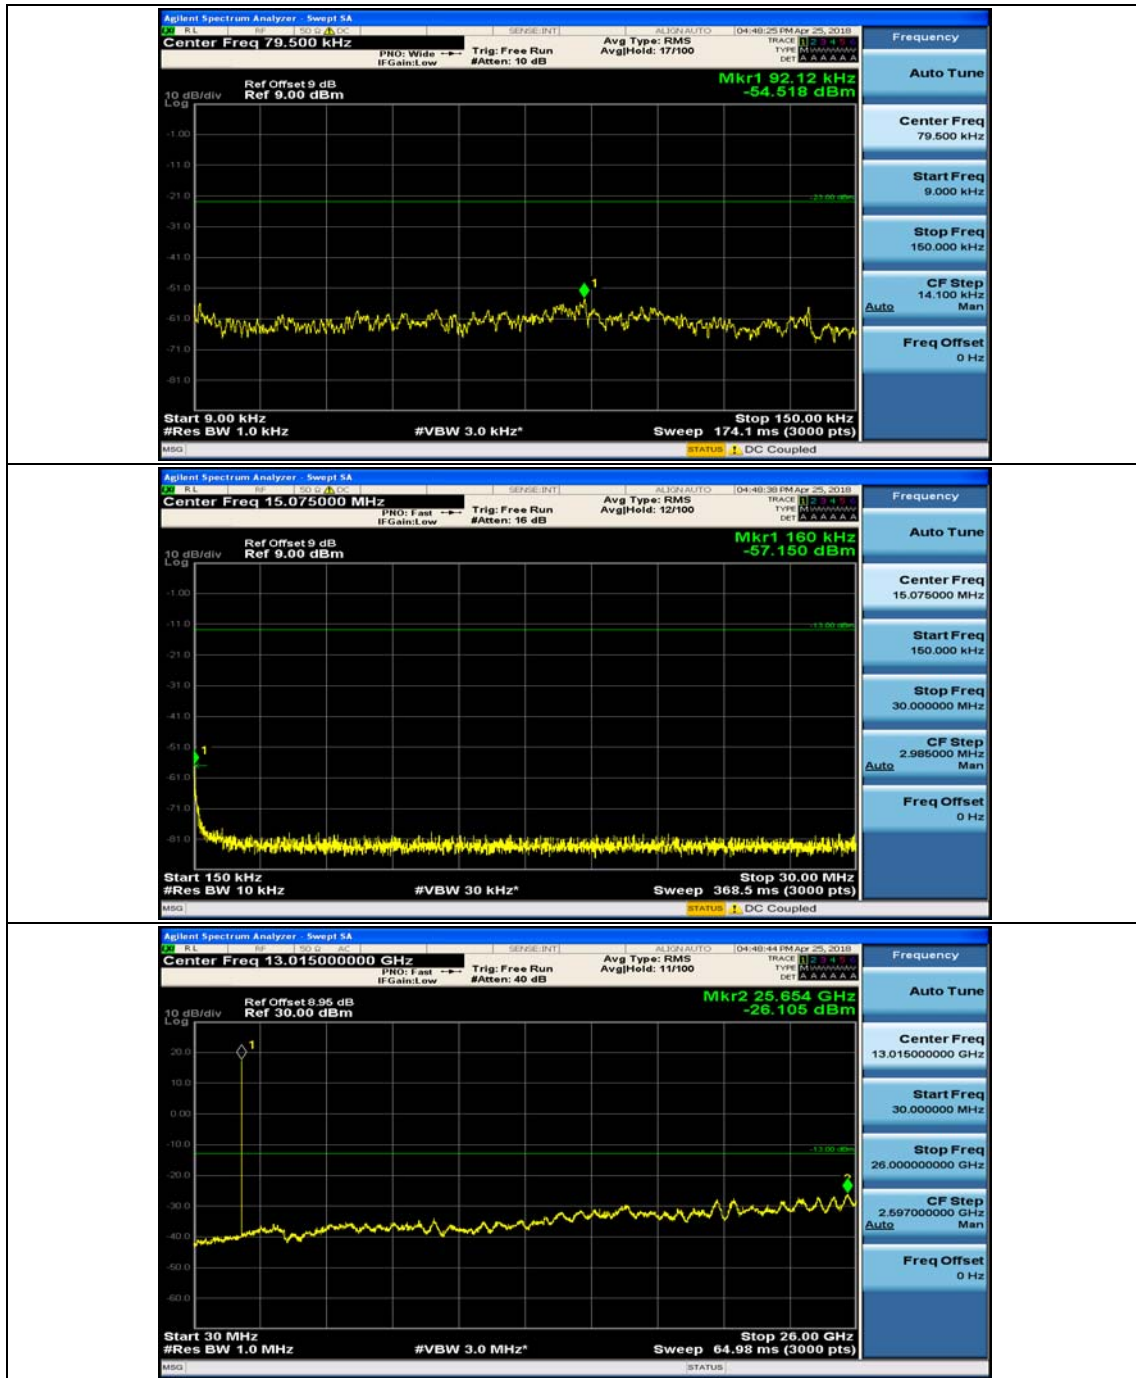

(Channel Bandwidth: 1.4 MHz)_MCH_QPSK_1RB#3

(Channel Bandwidth: 1.4 MHz)_HCH_QPSK_1RB#0

(Channel Bandwidth: 1.4 MHz)_HCH_QPSK_1RB#3

(Channel Bandwidth: 1.4 MHz)_LCH_16QAM_1RB#0

(Channel Bandwidth: 1.4 MHz)_LCH_16QAM_1RB#3