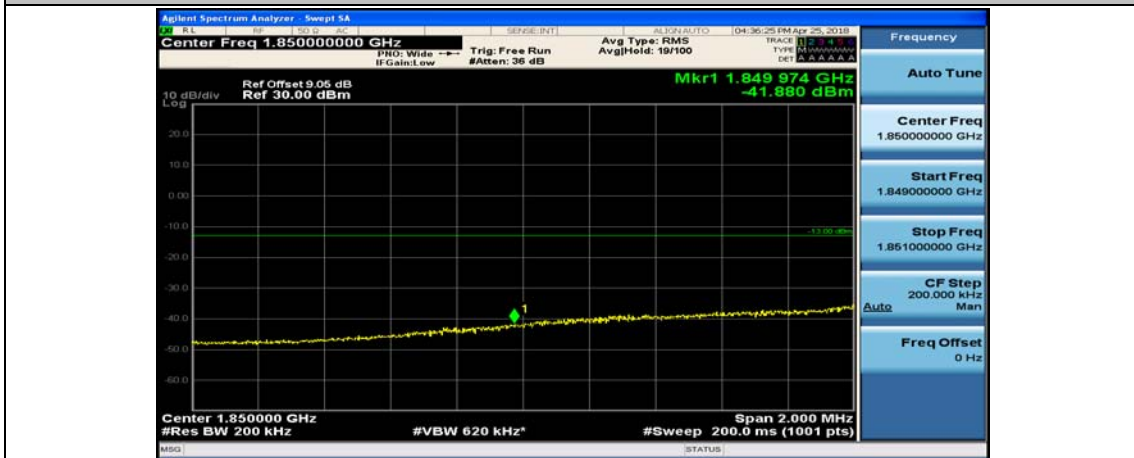

Channel Bandwidth: 20 MHz

(Channel Bandwidth:20 MHz)_LCH_QPSK_1RB#49

(Channel Bandwidth:20 MHz)_LCH_QPSK_1RB#99

(Channel Bandwidth:20 MHz)_LCH_QPSK_50RB#0

(Channel Bandwidth:20 MHz)_LCH_QPSK_50RB#25

(Channel Bandwidth:20 MHz)_LCH_QPSK_50RB#50