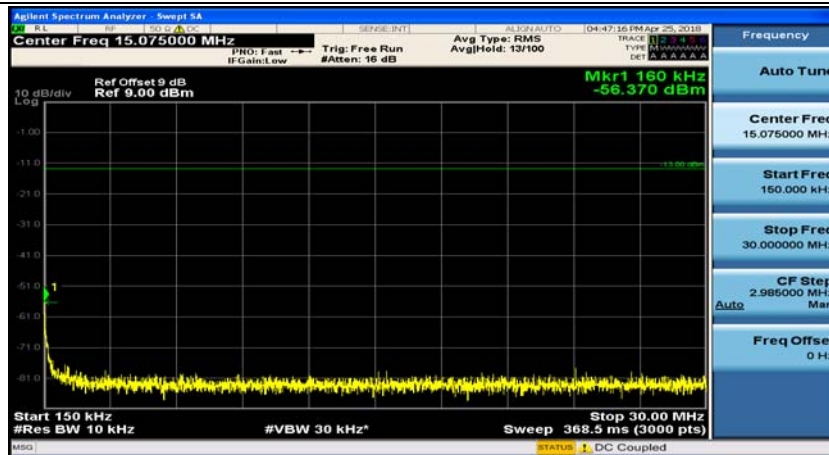

(Channel Bandwidth: 1.4 MHz)_HCH_QPSK_1RB#0