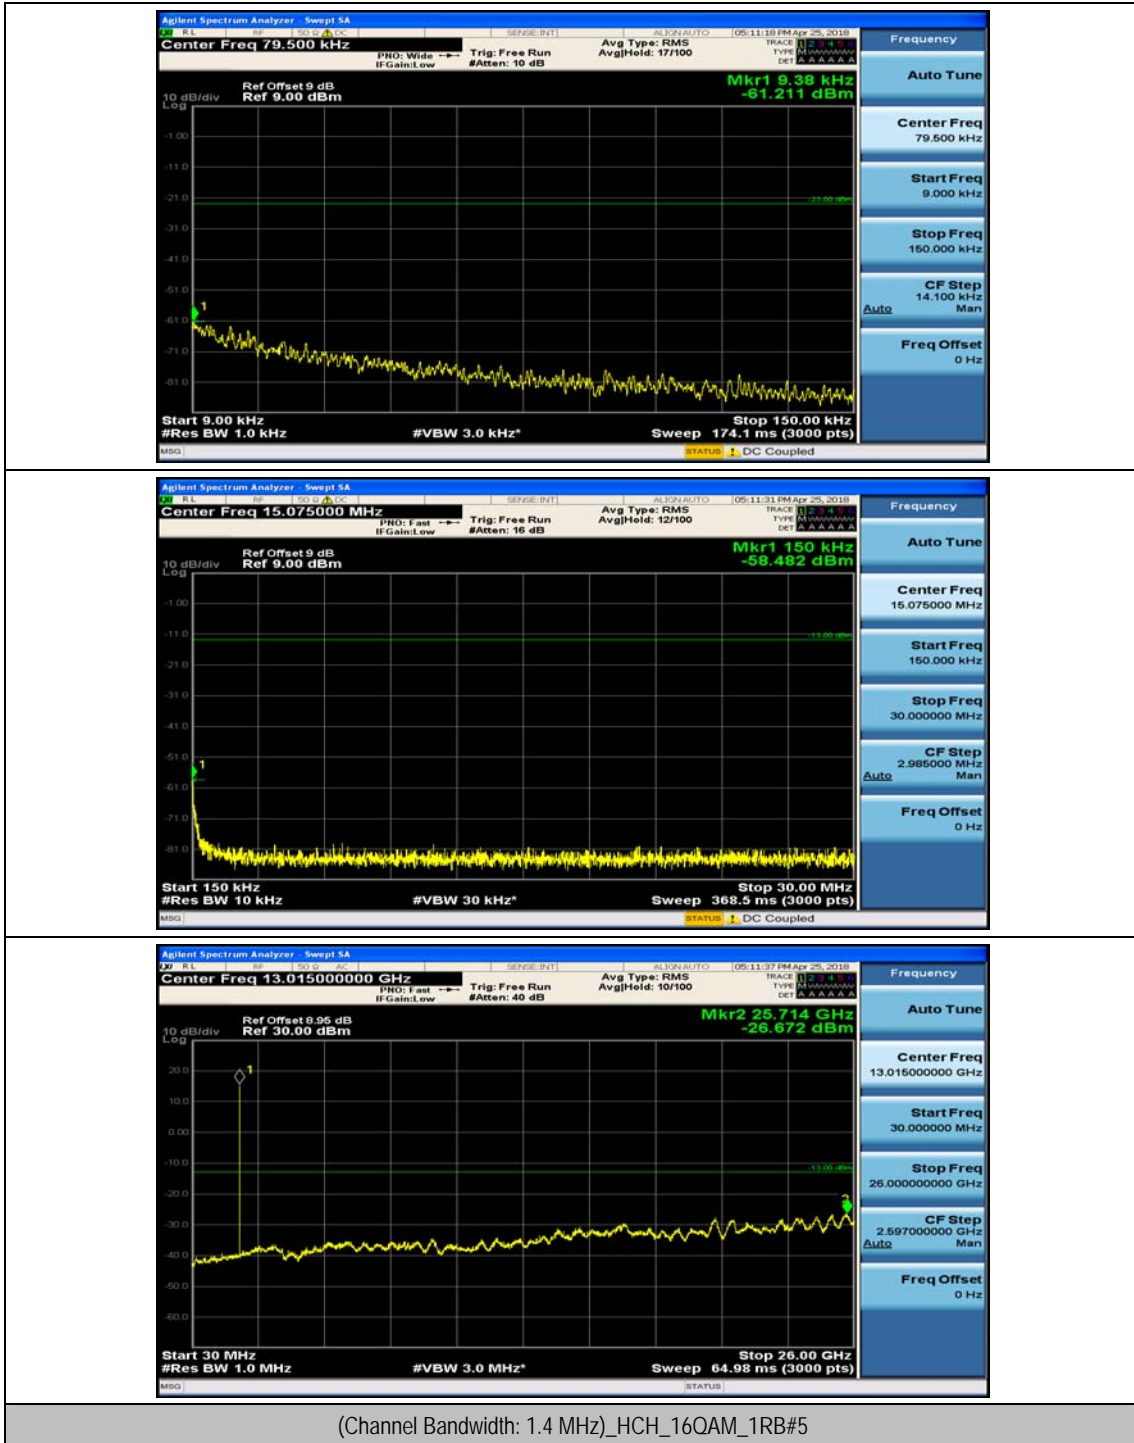

(Channel Bandwidth: 1.4 MHz)_MCH_16QAM_1RB#0

(Channel Bandwidth: 1.4 MHz)_MCH_16QAM_1RB#3

(Channel Bandwidth: 1.4 MHz)_HCH_16QAM_1RB#0

(Channel Bandwidth: 1.4 MHz)_HCH_16QAM_1RB#3

Channel Bandwidth: 3 MHz