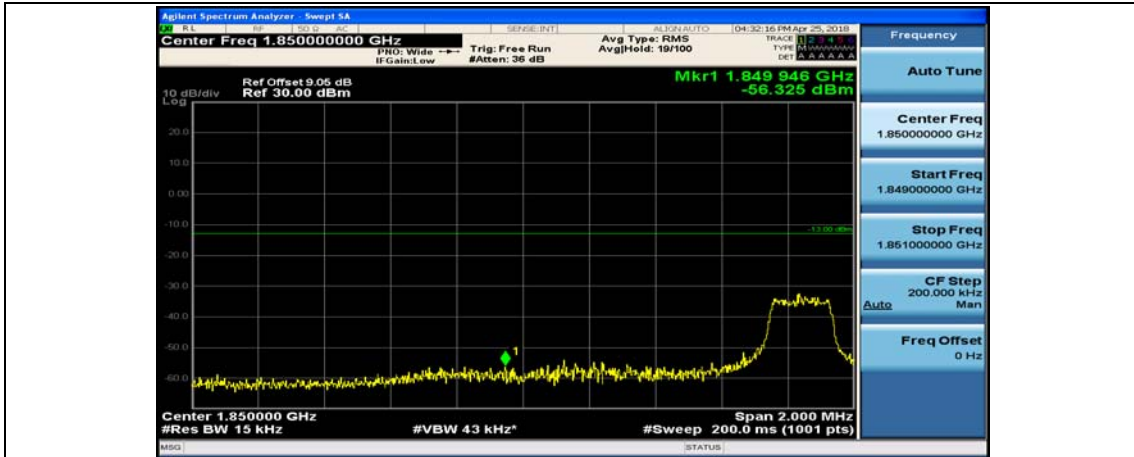

Channel Bandwidth: 15 MHz

(Channel Bandwidth:15 MHz)_LCH_QPSK_1RB#0

(Channel Bandwidth:15 MHz)_LCH_QPSK_1RB#37

(Channel Bandwidth:15 MHz)_LCH_QPSK_1RB#74

(Channel Bandwidth:15 MHz)_LCH_QPSK_37RB#0

(Channel Bandwidth:15 MHz)_LCH_QPSK_37RB#18