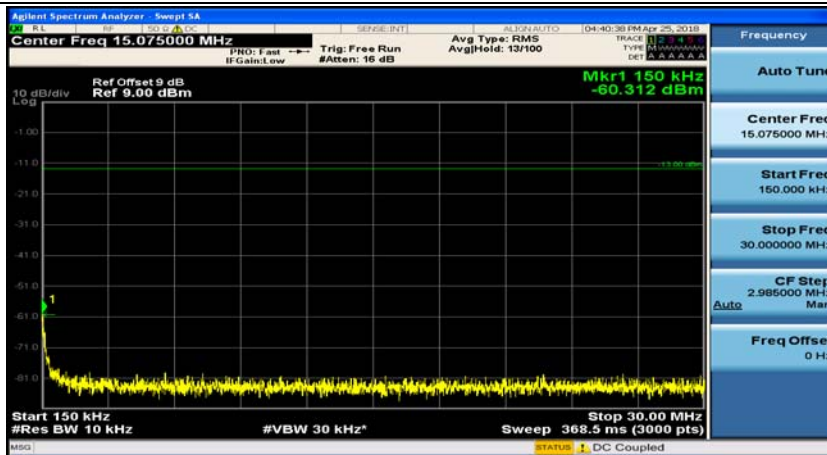

(Channel Bandwidth: 1.4 MHz)_MCH_QPSK_1RB#3

(Channel Bandwidth: 1.4 MHz)_HCH_QPSK_1RB#0

(Channel Bandwidth: 1.4 MHz)_HCH_QPSK_1RB#3

(Channel Bandwidth: 1.4 MHz)_LCH_16QAM_1RB#0

(Channel Bandwidth: 1.4 MHz)_LCH_16QAM_1RB#3