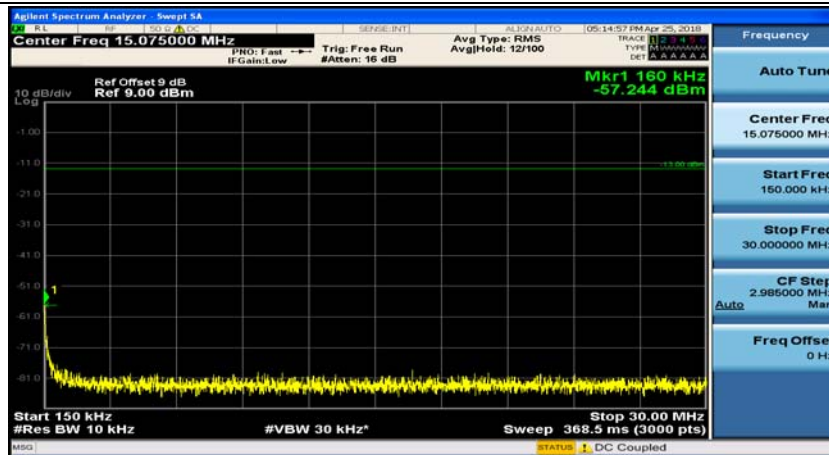

(Channel Bandwidth: 3 MHz)_MCH_QPSK_1RB#0