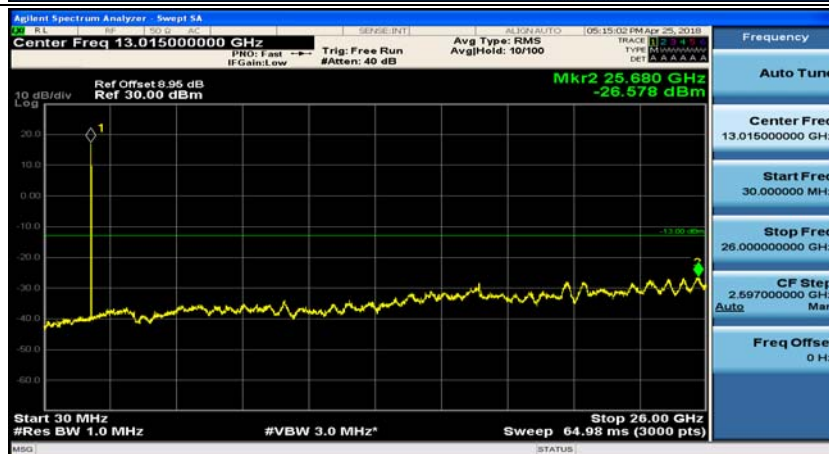

(Channel Bandwidth: 3 MHz)_MCH_QPSK_1RB#0