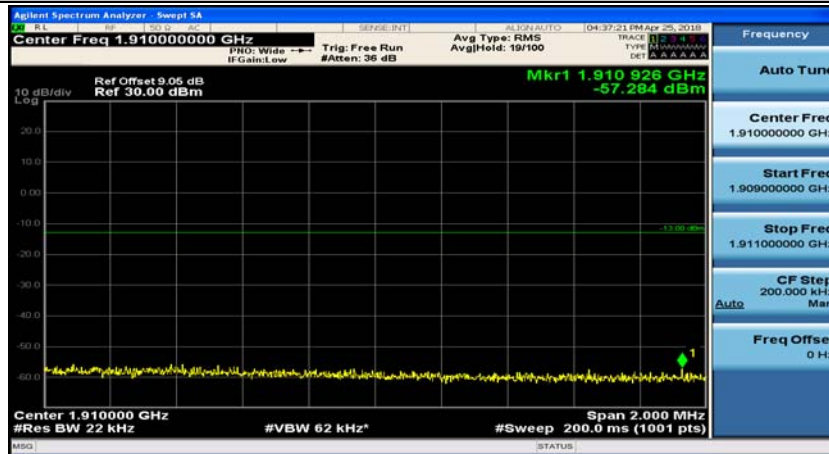

(Channel Bandwidth:20 MHz)_HCH_QPSK_1RB#49