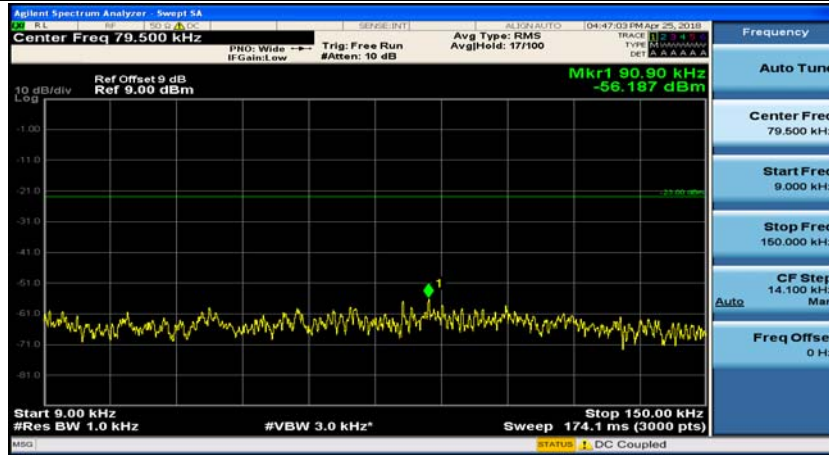

(Channel Bandwidth: 1.4 MHz)_HCH_QPSK_1RB#0