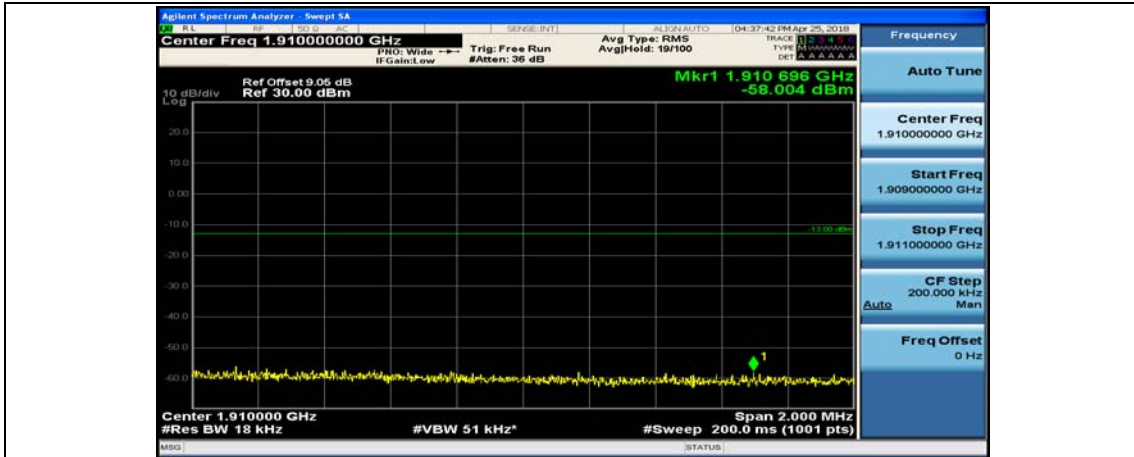

(Channel Bandwidth:20 MHz)_HCH_16QAM_1RB#49