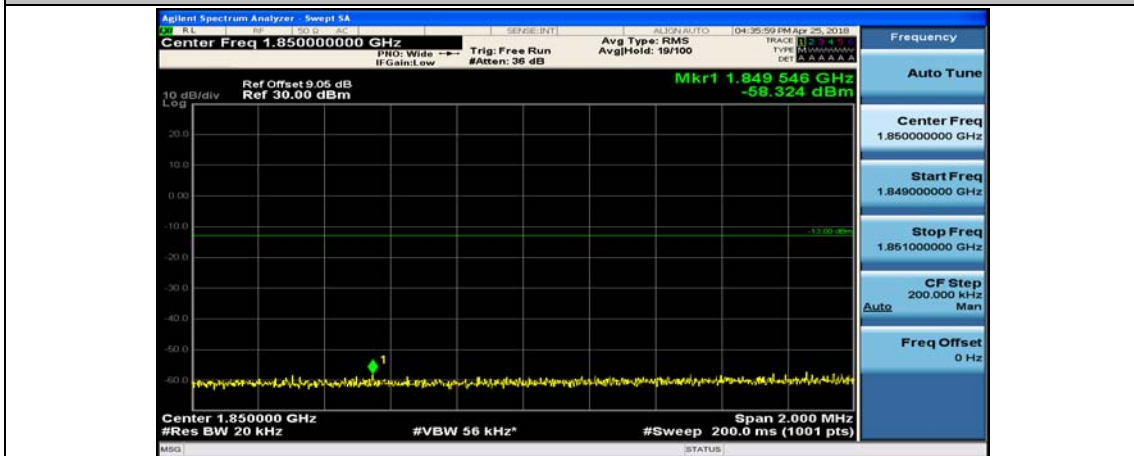

(Channel Bandwidth:20 MHz)_HCH_QPSK_50RB#25

(Channel Bandwidth:20 MHz)_HCH_QPSK_50RB#50

(Channel Bandwidth:20 MHz)_HCH_QPSK_100RB#0

(Channel Bandwidth:20 MHz)_LCH_16QAM_1RB#0

(Channel Bandwidth:20 MHz)_LCH_16QAM_1RB#49