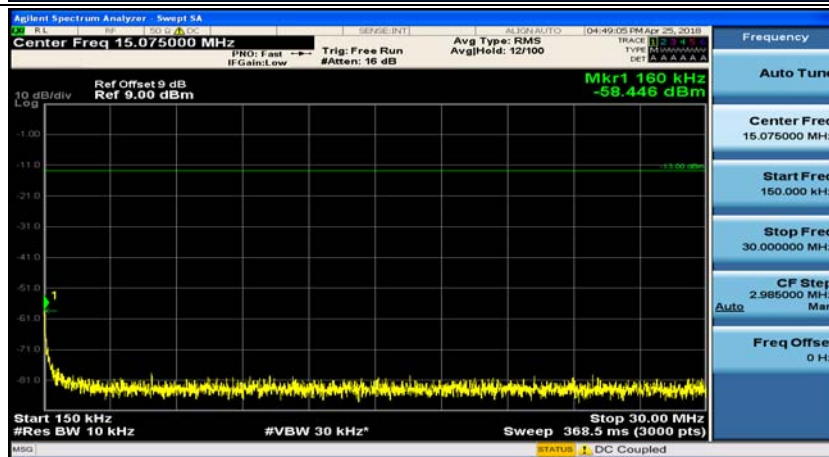

(Channel Bandwidth: 1.4 MHz)_MCH_16QAM_1RB#0

(Channel Bandwidth: 1.4 MHz)_MCH_16QAM_1RB#3

(Channel Bandwidth: 1.4 MHz)_HCH_16QAM_1RB#0

(Channel Bandwidth: 1.4 MHz)_HCH_16QAM_1RB#3

Channel Bandwidth: 3 MHz