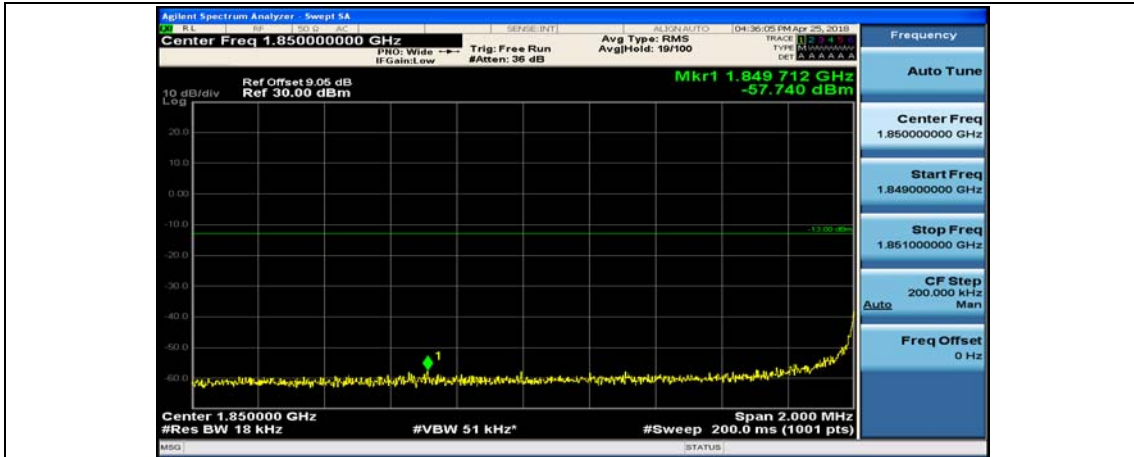

(Channel Bandwidth:20 MHz)_LCH_16QAM_1RB#99