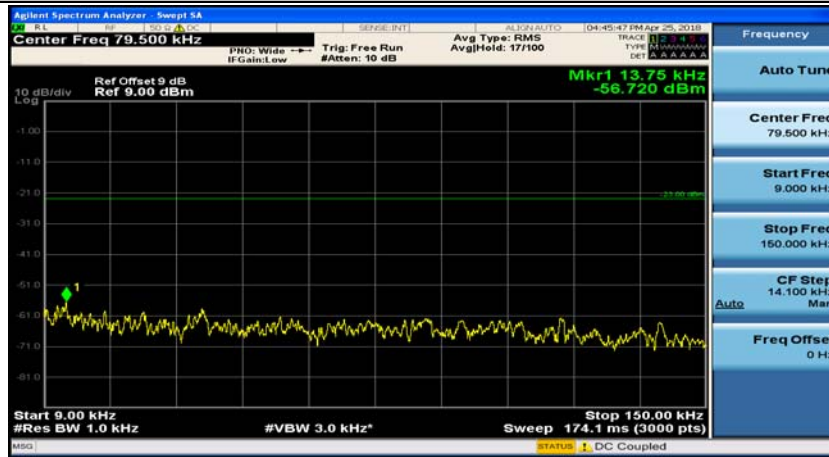

(Channel Bandwidth: 1.4 MHz)_MCH_16QAM_1RB#0