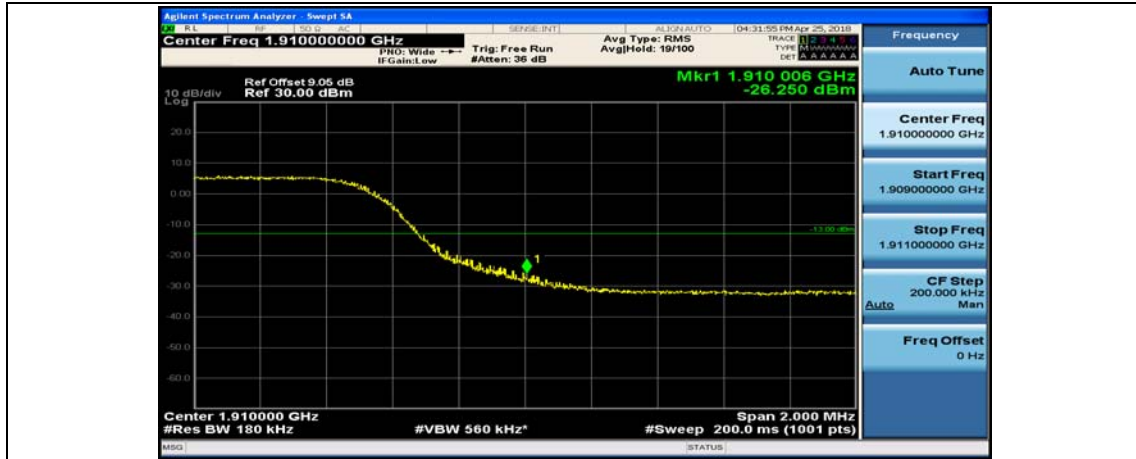

Channel Bandwidth: 10 MHz_HCH_16QAM_1RB#49

Channel Bandwidth: 10 MHz_HCH_16QAM_25RB#0

Channel Bandwidth: 10 MHz_HCH_16QAM_25RB#12

Channel Bandwidth: 10 MHz_HCH_16QAM_25RB#25

Channel Bandwidth: 10 MHz_HCH_16QAM_50RB#0

Channel Bandwidth: 15 MHz

(Channel Bandwidth:15 MHz)_LCH_QPSK_1RB#0

(Channel Bandwidth:15 MHz)_LCH_QPSK_1RB#37

(Channel Bandwidth:15 MHz)_LCH_QPSK_1RB#74

(Channel Bandwidth:15 MHz)_LCH_QPSK_37RB#0

(Channel Bandwidth:15 MHz)_LCH_QPSK_37RB#18