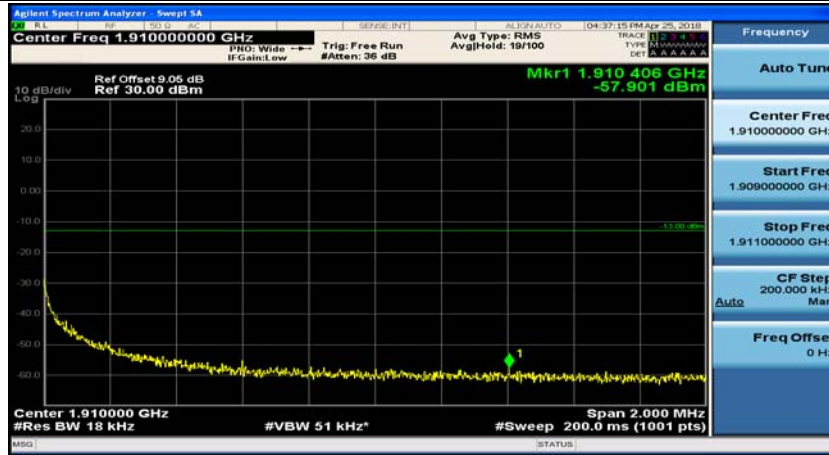

(Channel Bandwidth:20 MHz)_HCH_QPSK_1RB#0