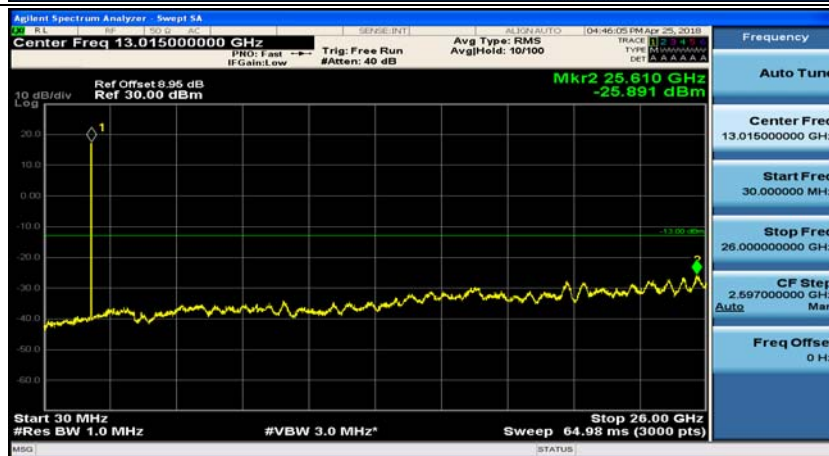

(Channel Bandwidth: 1.4 MHz)_MCH_16QAM_1RB#0