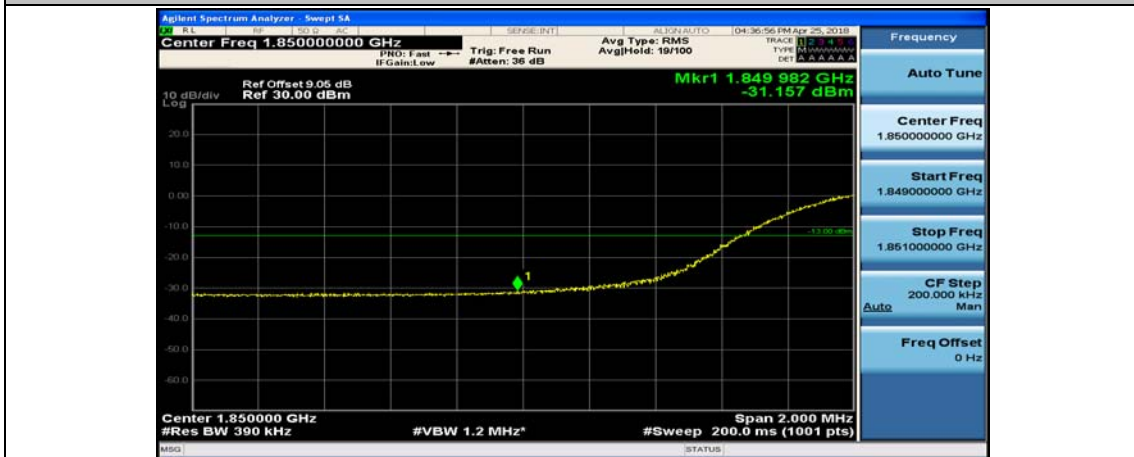

(Channel Bandwidth:20 MHz)_LCH_QPSK_100RB#0