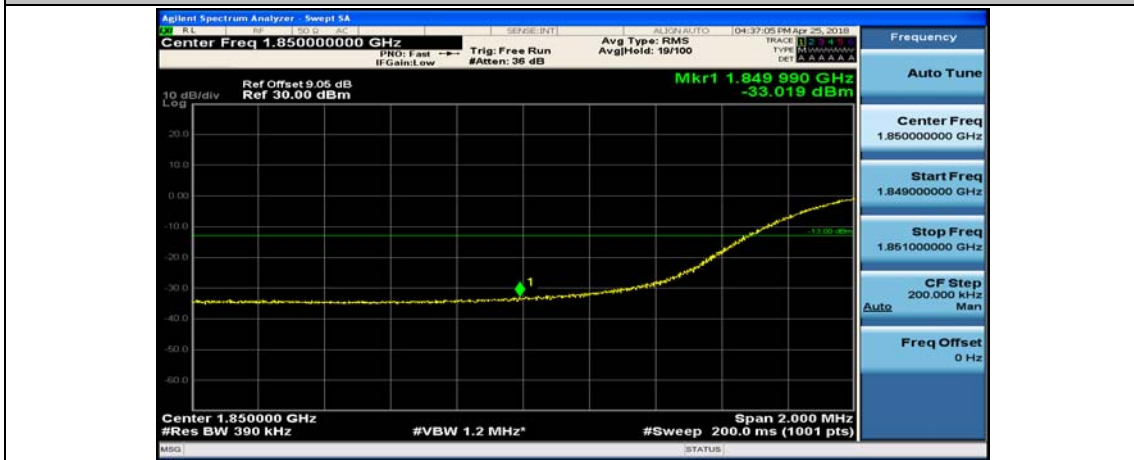

(Channel Bandwidth:20 MHz)_LCH_16QAM_1RB#99

(Channel Bandwidth:20 MHz)_LCH_16QAM_50RB#0

(Channel Bandwidth:20 MHz)_LCH_16QAM_50RB#25

(Channel Bandwidth:20 MHz)_LCH_16QAM_50RB#50

(Channel Bandwidth:20 MHz)_LCH_16QAM_100RB#0