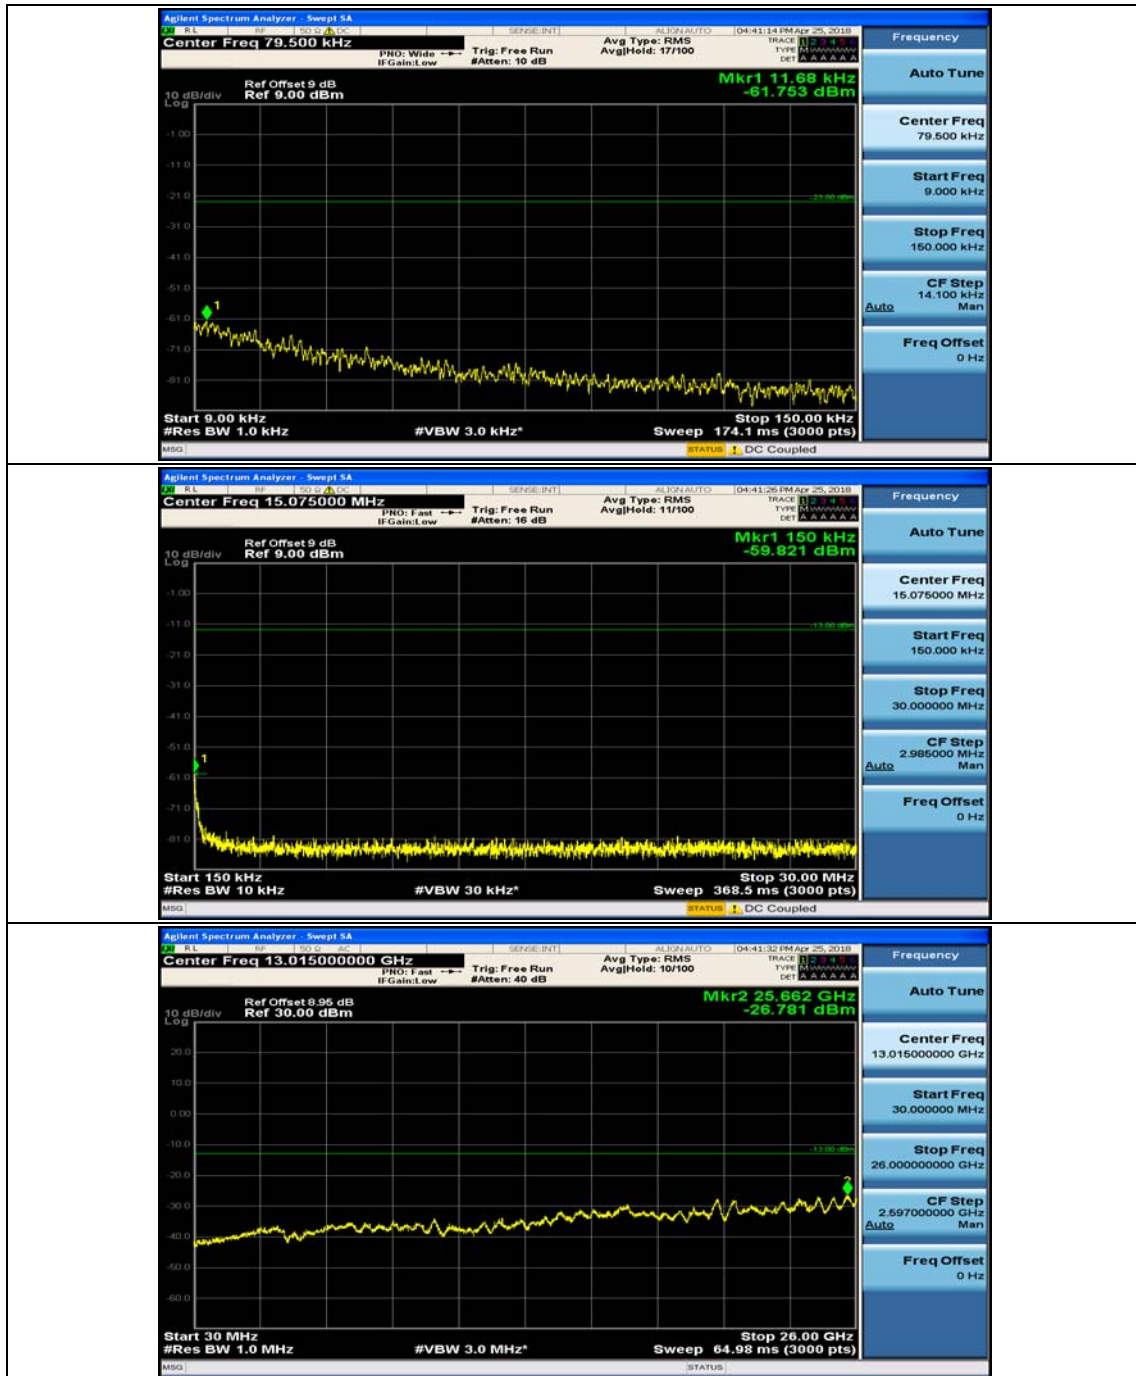

(Channel Bandwidth: 1.4 MHz)_MCH_QPSK_1RB#3

(Channel Bandwidth: 1.4 MHz)_HCH_QPSK_1RB#0

(Channel Bandwidth: 1.4 MHz)_HCH_QPSK_1RB#3

(Channel Bandwidth: 1.4 MHz)_LCH_16QAM_1RB#0

(Channel Bandwidth: 1.4 MHz)_LCH_16QAM_1RB#3