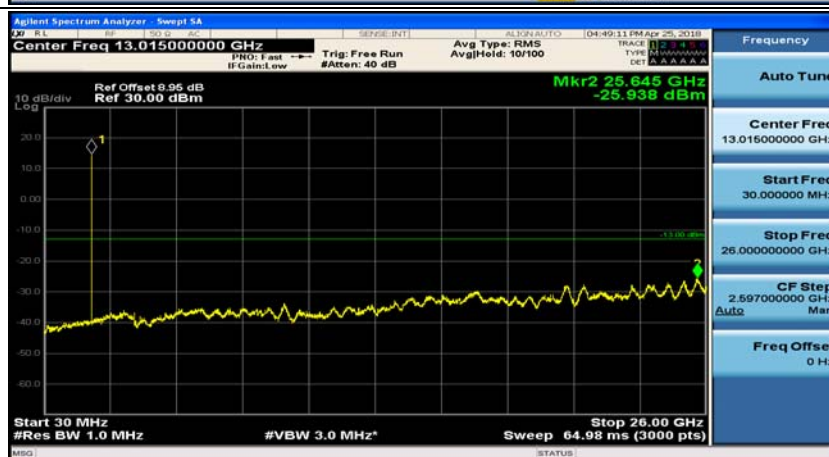

(Channel Bandwidth: 1.4 MHz)_MCH_16QAM_1RB#0

(Channel Bandwidth: 1.4 MHz)_MCH_16QAM_1RB#3

(Channel Bandwidth: 1.4 MHz)_HCH_16QAM_1RB#0

(Channel Bandwidth: 1.4 MHz)_HCH_16QAM_1RB#3

Channel Bandwidth: 3 MHz