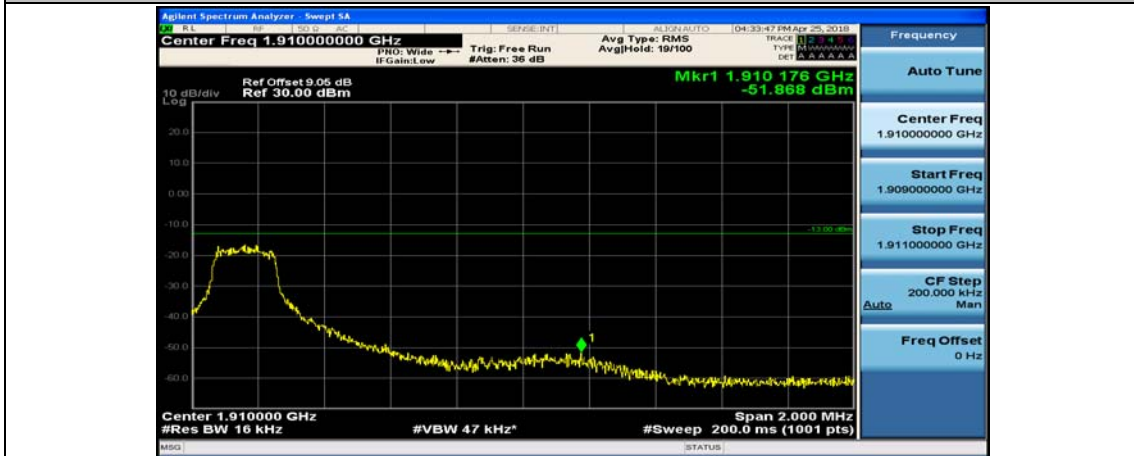

Channel Bandwidth: 15 MHz

(Channel Bandwidth:15 MHz)_LCH_QPSK_1RB#0

(Channel Bandwidth:15 MHz)_LCH_QPSK_1RB#37

(Channel Bandwidth:15 MHz)_LCH_QPSK_1RB#74

(Channel Bandwidth:15 MHz)_LCH_QPSK_37RB#0

(Channel Bandwidth:15 MHz)_LCH_QPSK_37RB#18

(Channel Bandwidth:15 MHz)_LCH_QPSK_37RB#38

(Channel Bandwidth:15 MHz)_LCH_QPSK_75RB#0

(Channel Bandwidth:15 MHz)_HCH_QPSK_1RB#0

(Channel Bandwidth:15 MHz)_HCH_QPSK_1RB#37

(Channel Bandwidth:15 MHz)_HCH_QPSK_1RB#74