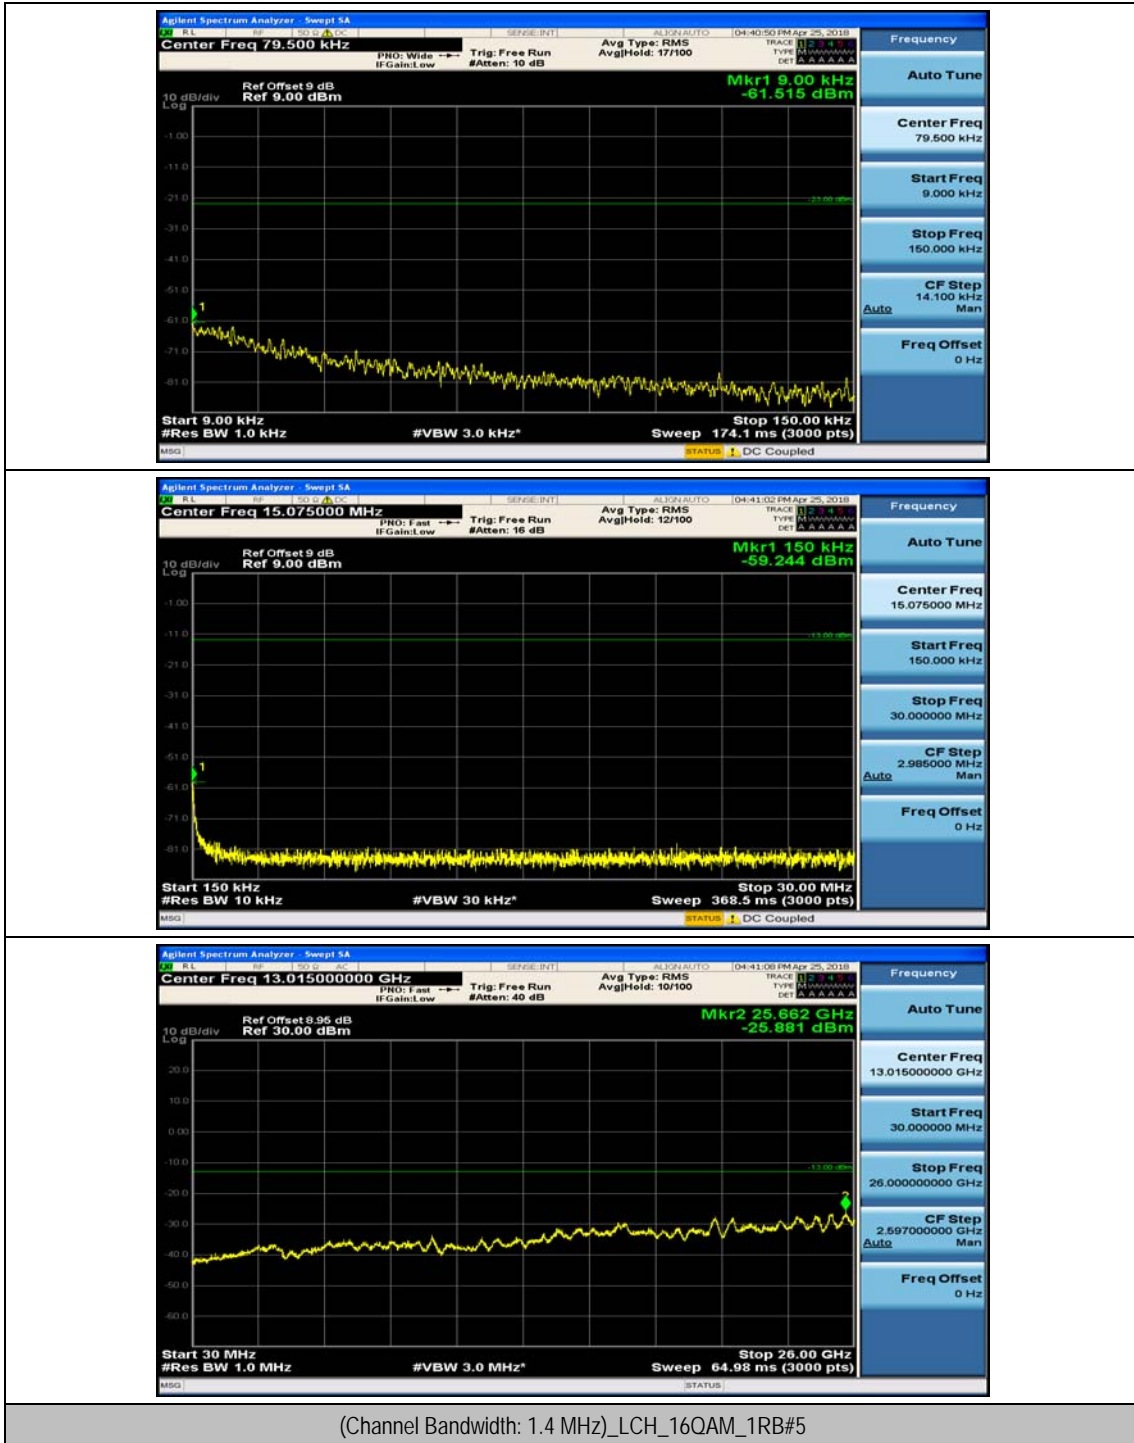

(Channel Bandwidth: 1.4 MHz)_MCH_QPSK_1RB#3

(Channel Bandwidth: 1.4 MHz)_HCH_QPSK_1RB#0

(Channel Bandwidth: 1.4 MHz)_HCH_QPSK_1RB#3

(Channel Bandwidth: 1.4 MHz)_LCH_16QAM_1RB#0

(Channel Bandwidth: 1.4 MHz)_LCH_16QAM_1RB#3