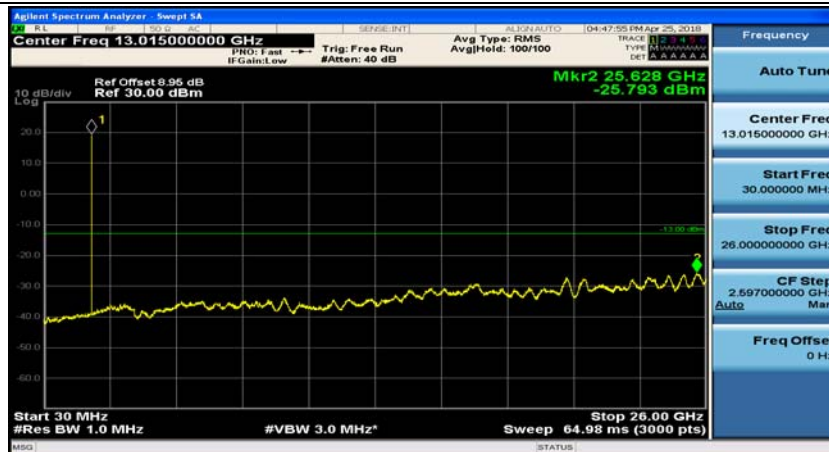

(Channel Bandwidth: 1.4 MHz)_HCH_QPSK_1RB#0