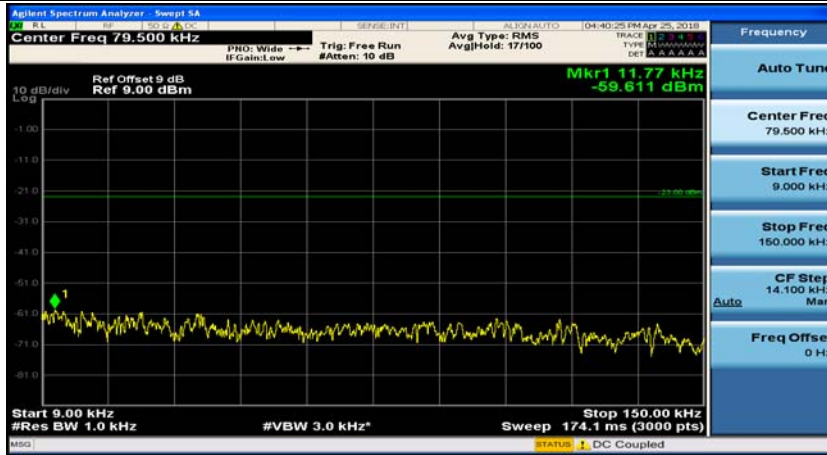

(Channel Bandwidth: 1.4 MHz)_MCH_QPSK_1RB#3

(Channel Bandwidth: 1.4 MHz)_HCH_QPSK_1RB#0

(Channel Bandwidth: 1.4 MHz)_HCH_QPSK_1RB#3

(Channel Bandwidth: 1.4 MHz)_LCH_16QAM_1RB#0

(Channel Bandwidth: 1.4 MHz)_LCH_16QAM_1RB#3