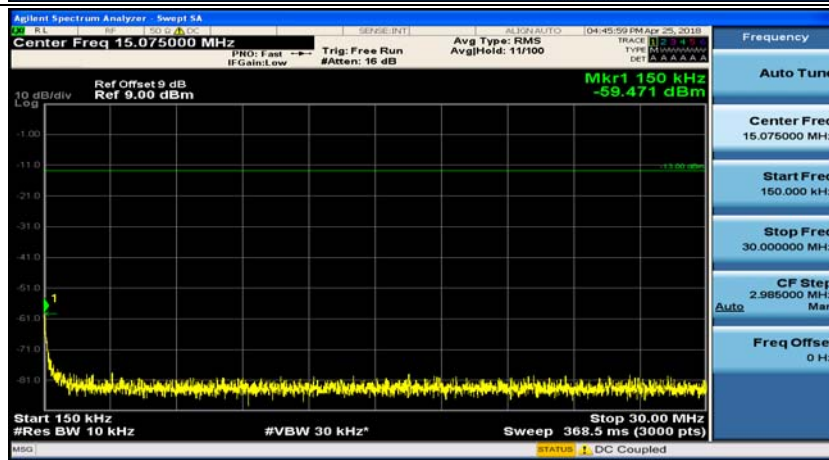

(Channel Bandwidth: 1.4 MHz)_MCH_16QAM_1RB#0