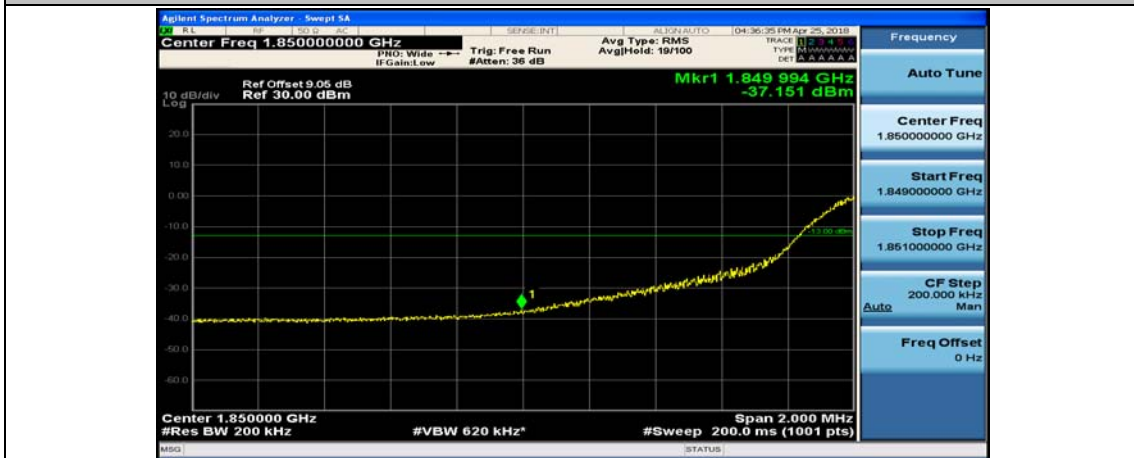

(Channel Bandwidth:20 MHz)_LCH_16QAM_50RB#0