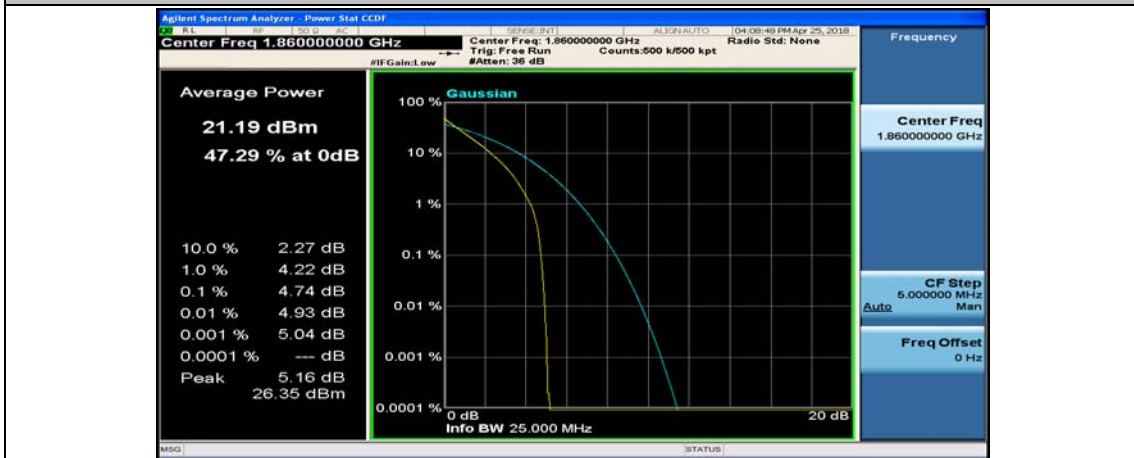

(Channel Bandwidth:15 MHz)_HCH_16QAM_75RB#0

Channel Bandwidth: 20 MHz

(Channel Bandwidth:20 MHz)_LCH_QPSK_50RB#25

(Channel Bandwidth:20 MHz)_LCH_QPSK_50RB#50

(Channel Bandwidth:20 MHz)_LCH_QPSK_100RB#0

(Channel Bandwidth:20 MHz)_MCH_QPSK_1RB#0