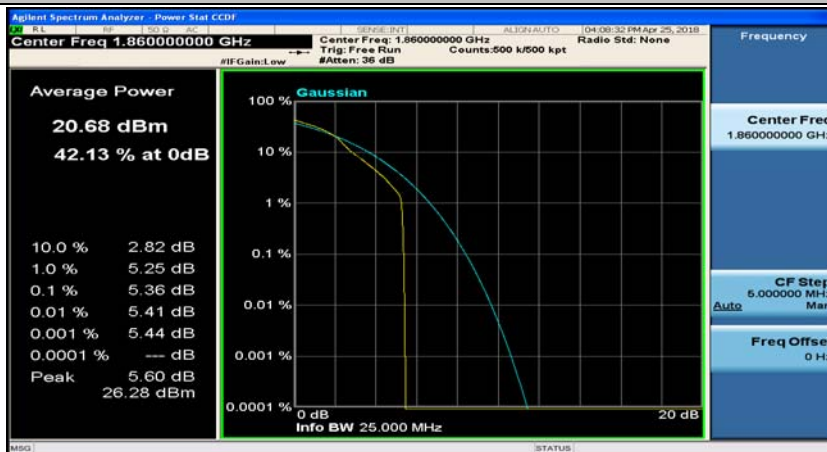

(Channel Bandwidth:20 MHz)_LCH_16QAM_1RB#99