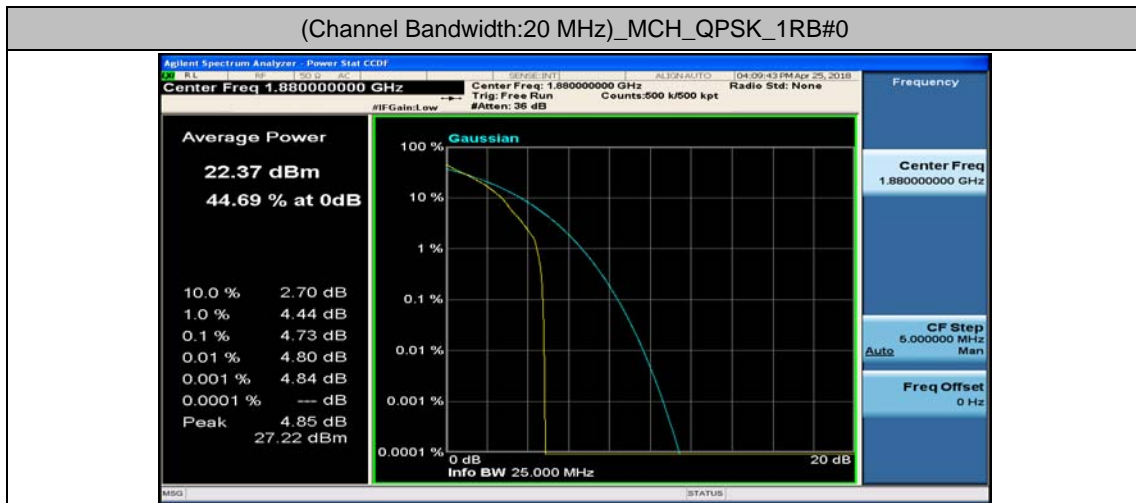

(Channel Bandwidth:15 MHz)_HCH_16QAM_75RB#0

Channel Bandwidth: 20 MHz

(Channel Bandwidth:20 MHz)_LCH_QPSK_50RB#25

(Channel Bandwidth:20 MHz)_LCH_QPSK_50RB#50

(Channel Bandwidth:20 MHz)_LCH_QPSK_100RB#0

(Channel Bandwidth:20 MHz)_MCH_QPSK_1RB#0