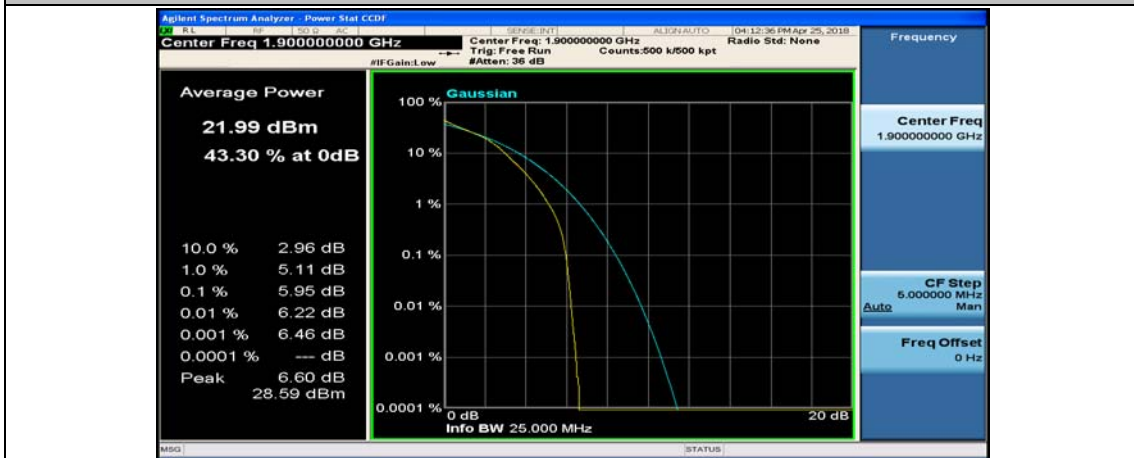

(Channel Bandwidth:20 MHz)_HCH_16QAM_50RB#0