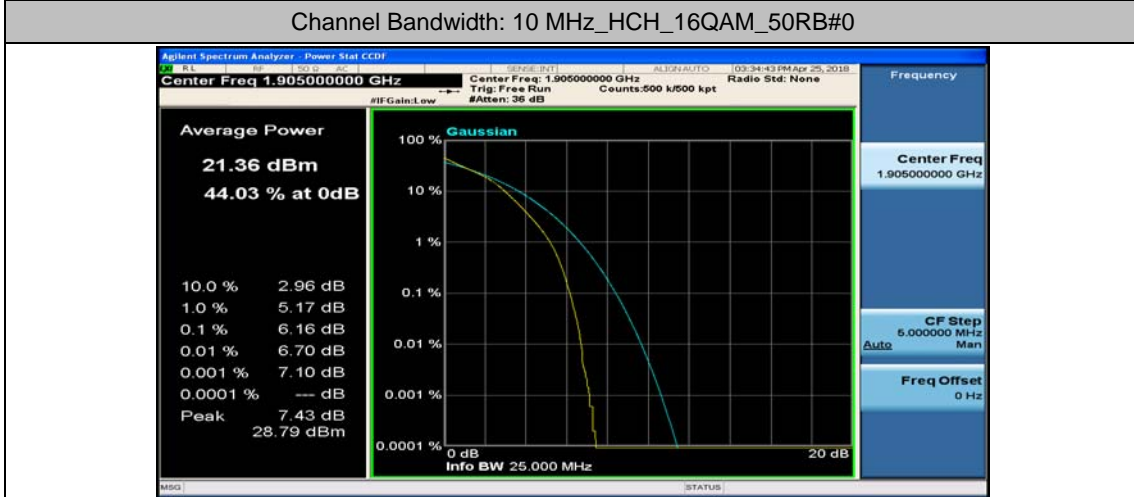

Channel Bandwidth: 10 MHz_MCH_16QAM_50RB#0

Channel Bandwidth: 10 MHz_HCH_16QAM_1RB#0

Channel Bandwidth: 10 MHz_HCH_16QAM_1RB#24

Channel Bandwidth: 15 MHz

(Channel Bandwidth:15 MHz)_LCH_QPSK_37RB#18

(Channel Bandwidth:15 MHz)_LCH_QPSK_37RB#38