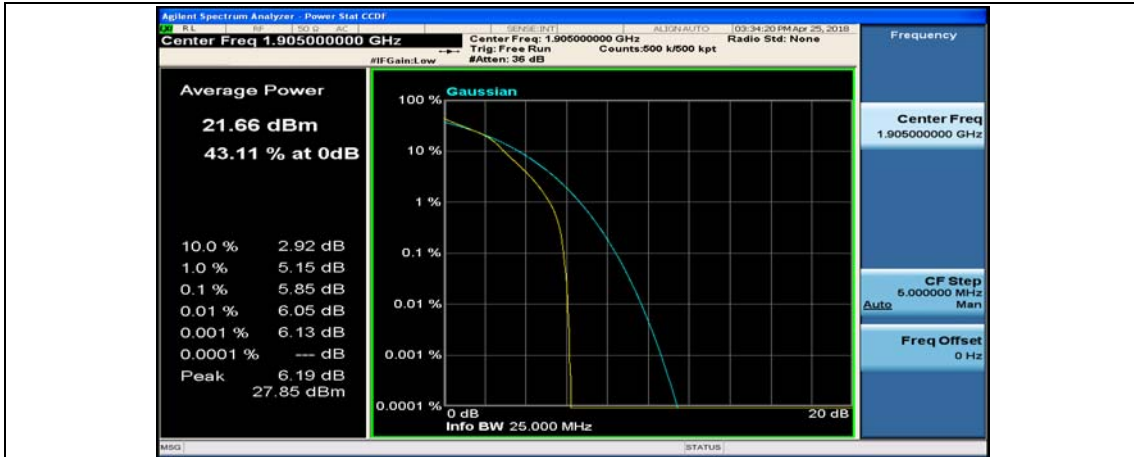

Channel Bandwidth: 10 MHz_MCH_16QAM_50RB#0

Channel Bandwidth: 10 MHz_HCH_16QAM_1RB#0

Channel Bandwidth: 10 MHz_HCH_16QAM_1RB#24

Channel Bandwidth: 15 MHz

(Channel Bandwidth:15 MHz)_LCH_QPSK_37RB#18

(Channel Bandwidth:15 MHz)_LCH_QPSK_37RB#38