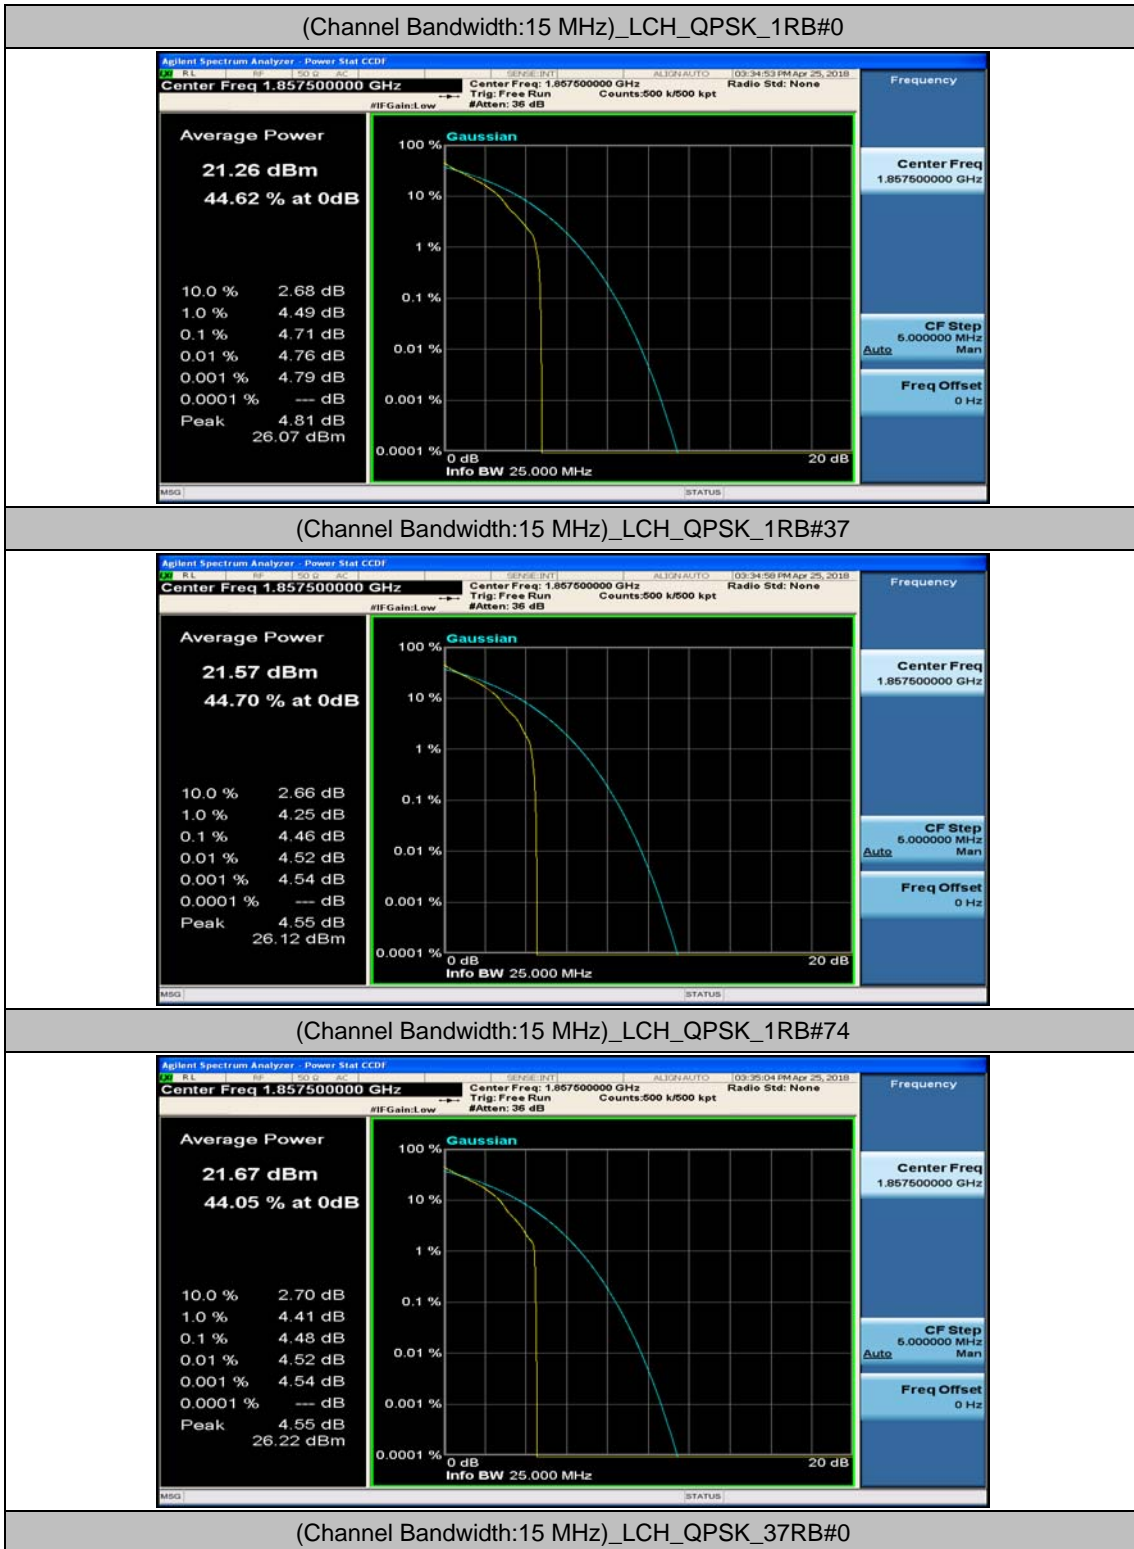

Channel Bandwidth: 10 MHz_MCH_16QAM_50RB#0

Channel Bandwidth: 10 MHz_HCH_16QAM_1RB#0

Channel Bandwidth: 10 MHz_HCH_16QAM_1RB#24

Channel Bandwidth: 15 MHz

(Channel Bandwidth:15 MHz)_LCH_QPSK_37RB#18

(Channel Bandwidth:15 MHz)_LCH_QPSK_37RB#38

(Channel Bandwidth:15 MHz)_LCH_QPSK_75RB#0

(Channel Bandwidth:15 MHz)_MCH_QPSK_1RB#0

(Channel Bandwidth:15 MHz)_MCH_QPSK_1RB#37

(Channel Bandwidth:15 MHz)_MCH_QPSK_1RB#74

(Channel Bandwidth:15 MHz)_MCH_QPSK_37RB#0