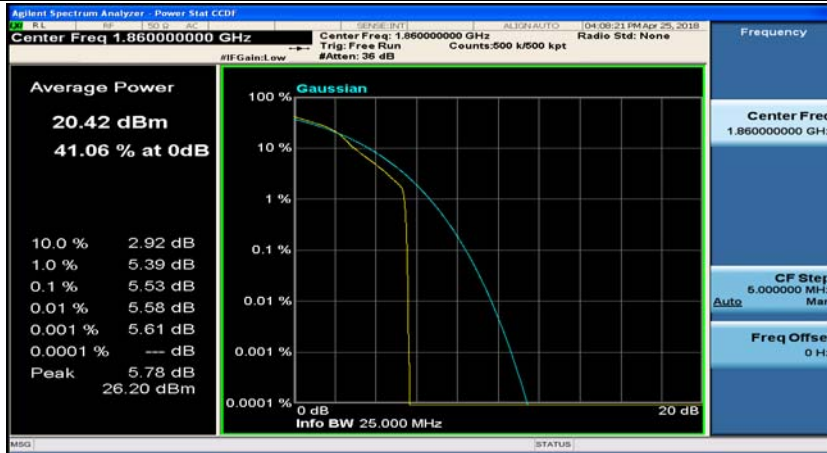

(Channel Bandwidth:20 MHz)_HCH_QPSK_50RB#25

(Channel Bandwidth:20 MHz)_HCH_QPSK_50RB#50

(Channel Bandwidth:20 MHz)_HCH_QPSK_100RB#0

(Channel Bandwidth:20 MHz)_LCH_16QAM_1RB#0

(Channel Bandwidth:20 MHz)_LCH_16QAM_1RB#49