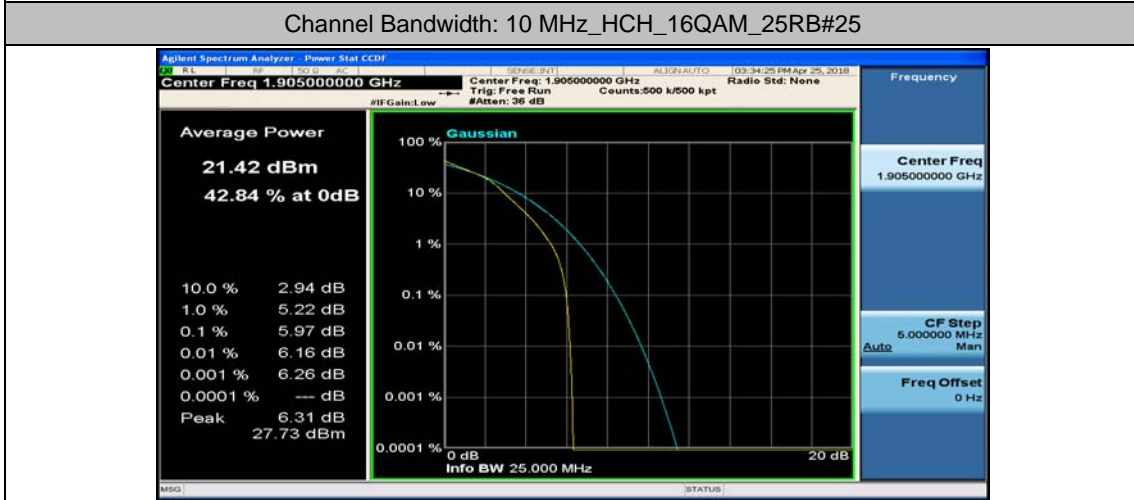

Channel Bandwidth: 10 MHz_MCH_16QAM_50RB#0

Channel Bandwidth: 10 MHz_HCH_16QAM_1RB#0

Channel Bandwidth: 10 MHz_HCH_16QAM_1RB#24

Channel Bandwidth: 15 MHz

(Channel Bandwidth:15 MHz)_LCH_QPSK_37RB#18

(Channel Bandwidth:15 MHz)_LCH_QPSK_37RB#38