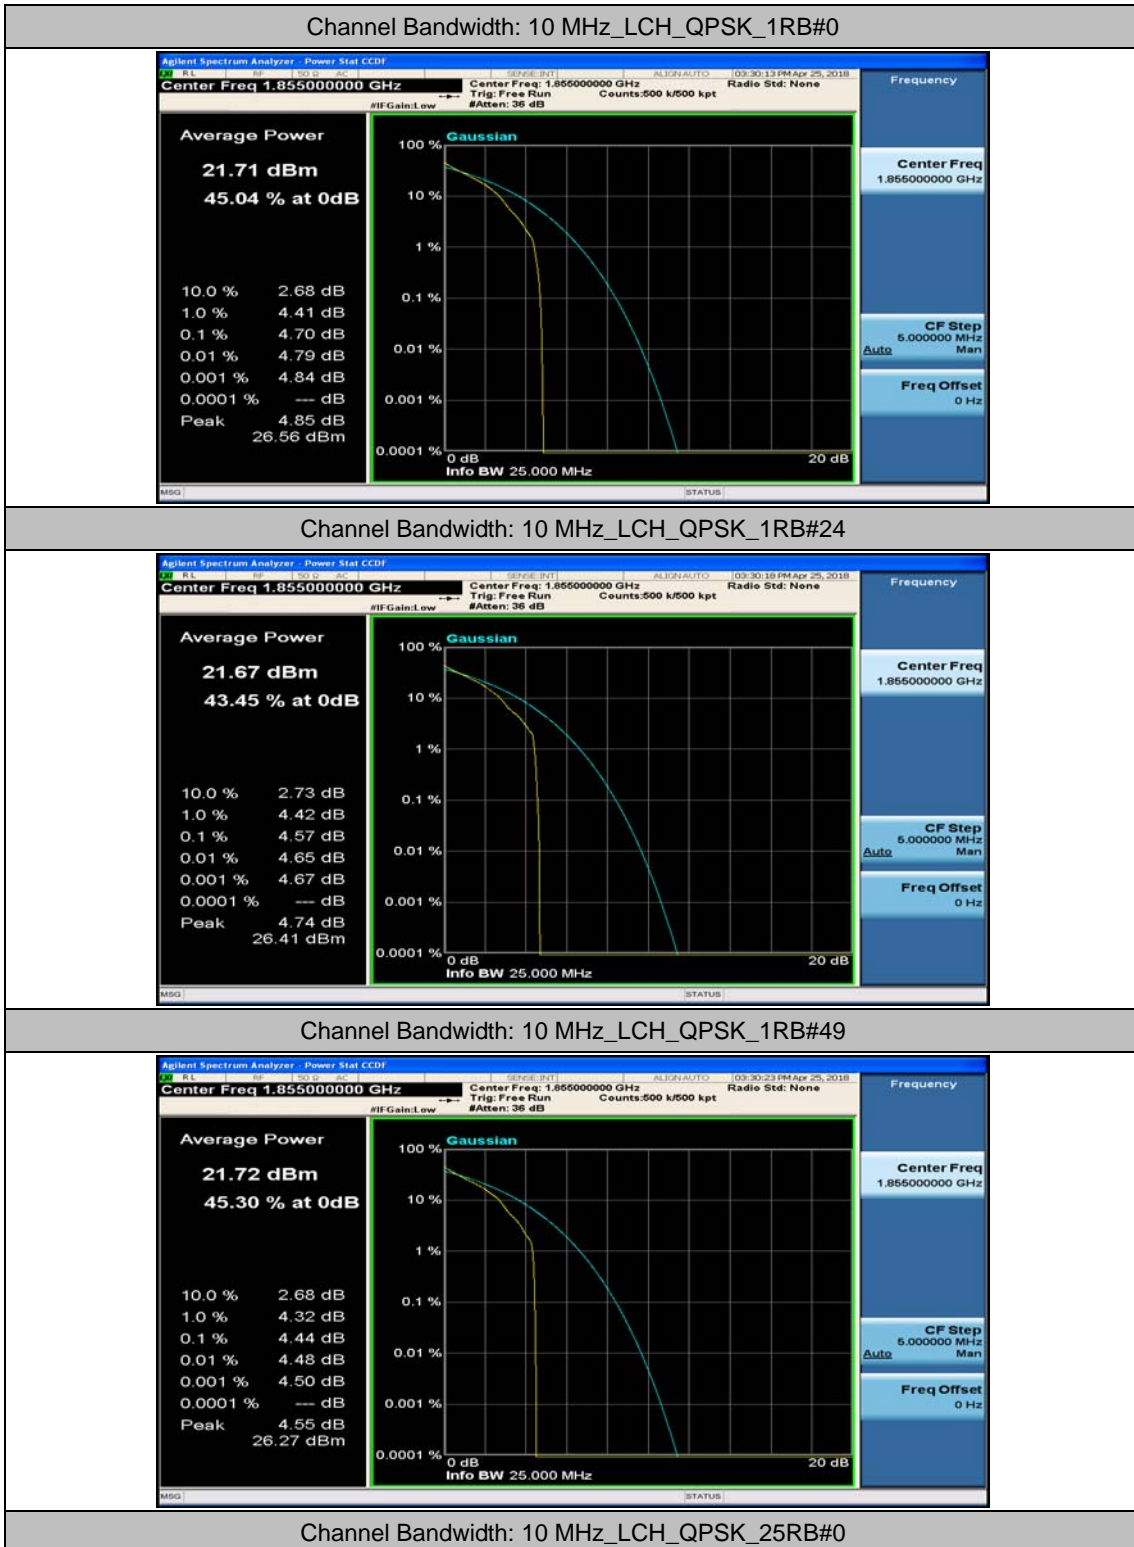

(Channel Bandwidth: 5 MHz)_HCH_16QAM_12RB#13

(Channel Bandwidth: 5 MHz)_HCH_16QAM_25RB#0

Channel Bandwidth: 10 MHz

Channel Bandwidth: 10 MHz_MCH_QPSK_1RB#0

Channel Bandwidth: 10 MHz_MCH_QPSK_1RB#24

Channel Bandwidth: 10 MHz_MCH_QPSK_1RB#49

Channel Bandwidth: 10 MHz_MCH_QPSK_50RB#0

Channel Bandwidth: 10 MHz_HCH_QPSK_1RB#0

Channel Bandwidth: 10 MHz_HCH_QPSK_1RB#24

Channel Bandwidth: 10 MHz_LCH_16QAM_1RB#0

Channel Bandwidth: 10 MHz_LCH_16QAM_1RB#24