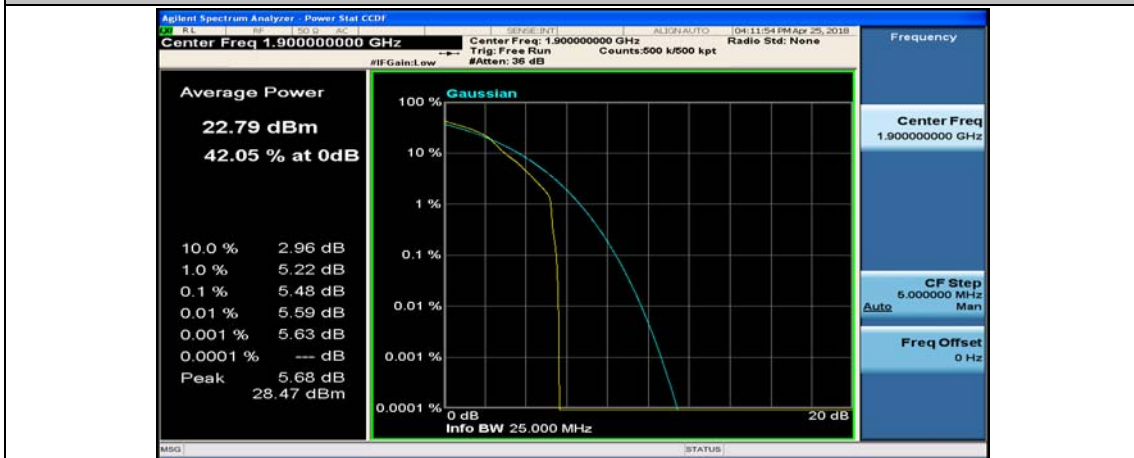

(Channel Bandwidth:20 MHz)_MCH_16QAM_50RB#50

(Channel Bandwidth:20 MHz)_MCH_16QAM_100RB#0

(Channel Bandwidth:20 MHz)_HCH_16QAM_1RB#0

(Channel Bandwidth:20 MHz)_HCH_16QAM_1RB#49

(Channel Bandwidth:20 MHz)_HCH_16QAM_1RB#99