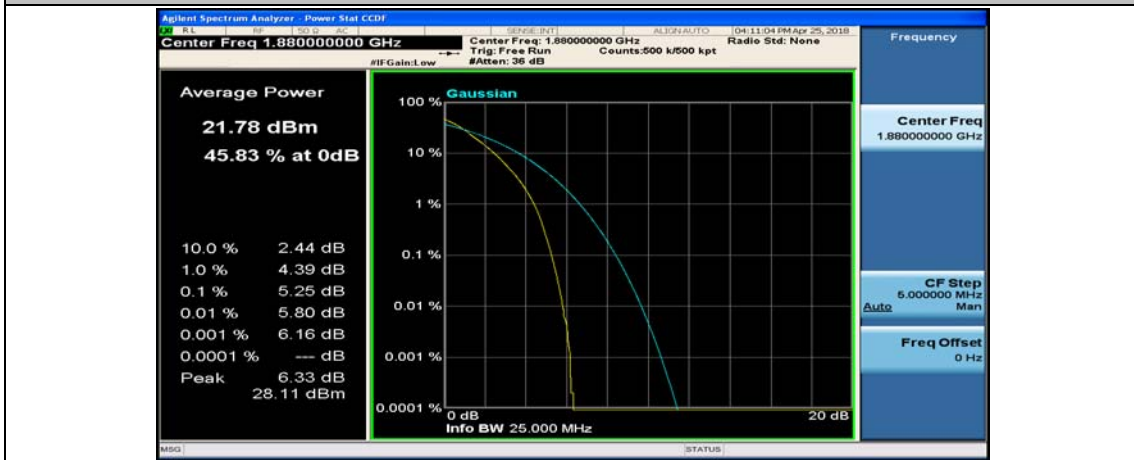

(Channel Bandwidth:20 MHz)_MCH_QPSK_100RB#0