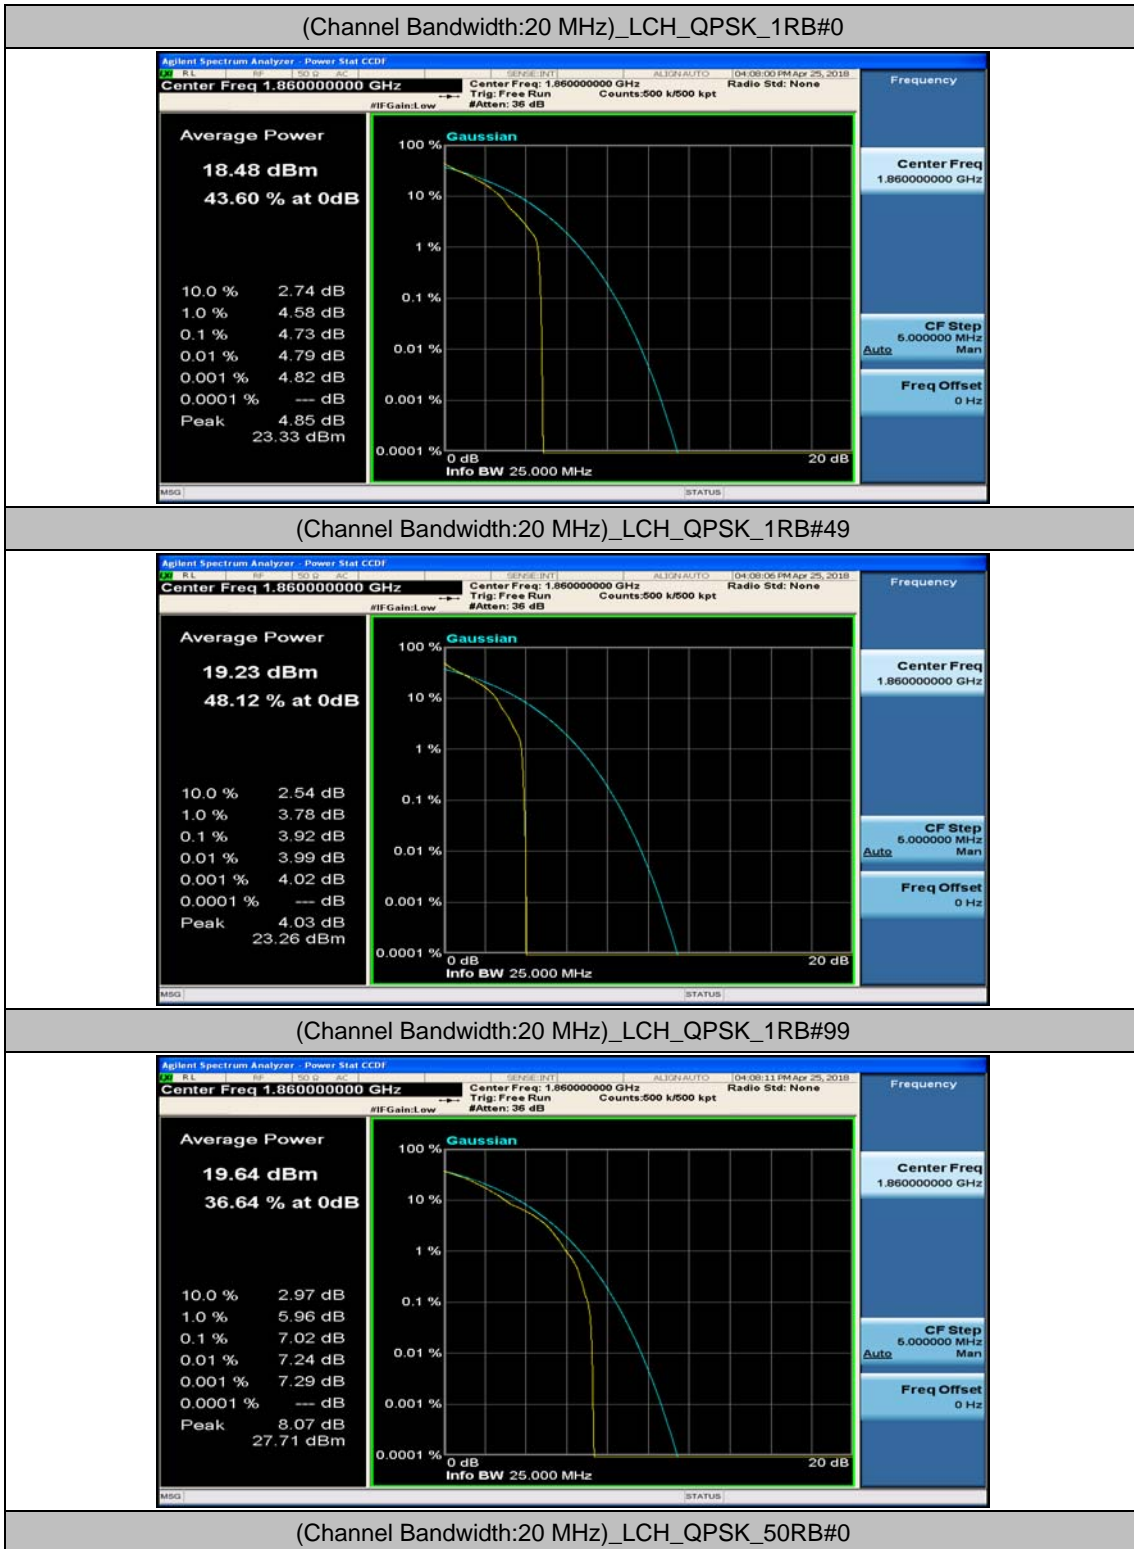

(Channel Bandwidth:15 MHz)_HCH_16QAM_1RB#37

(Channel Bandwidth:15 MHz)_HCH_16QAM_1RB#74

(Channel Bandwidth:15 MHz)_HCH_16QAM_37RB#0

(Channel Bandwidth:15 MHz)_HCH_16QAM_37RB#18

(Channel Bandwidth:15 MHz)_HCH_16QAM_37RB#38

(Channel Bandwidth:15 MHz)_HCH_16QAM_75RB#0

Channel Bandwidth: 20 MHz

(Channel Bandwidth:20 MHz)_LCH_QPSK_50RB#25

(Channel Bandwidth:20 MHz)_LCH_QPSK_50RB#50

(Channel Bandwidth:20 MHz)_LCH_QPSK_100RB#0

(Channel Bandwidth:20 MHz)_MCH_QPSK_1RB#0