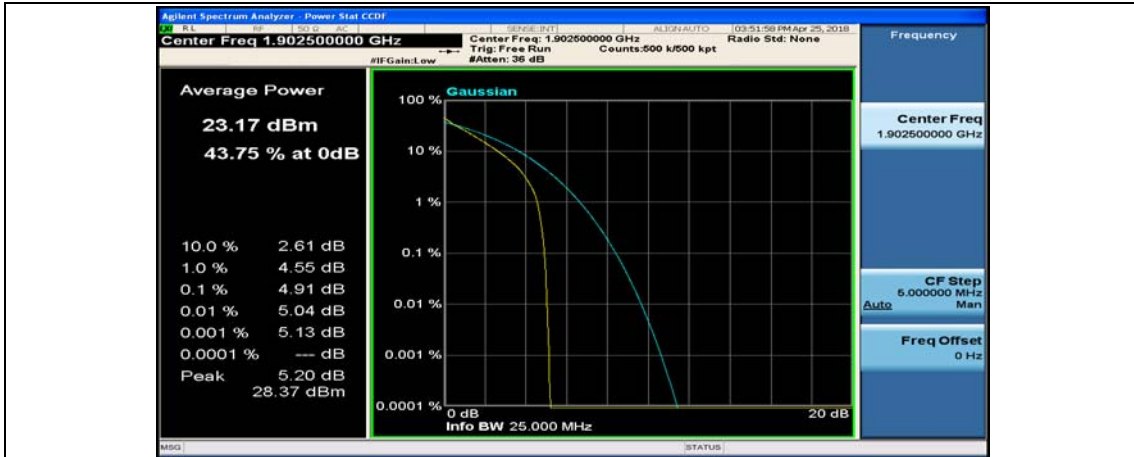

(Channel Bandwidth:15 MHz)_HCH_QPSK_37RB#18