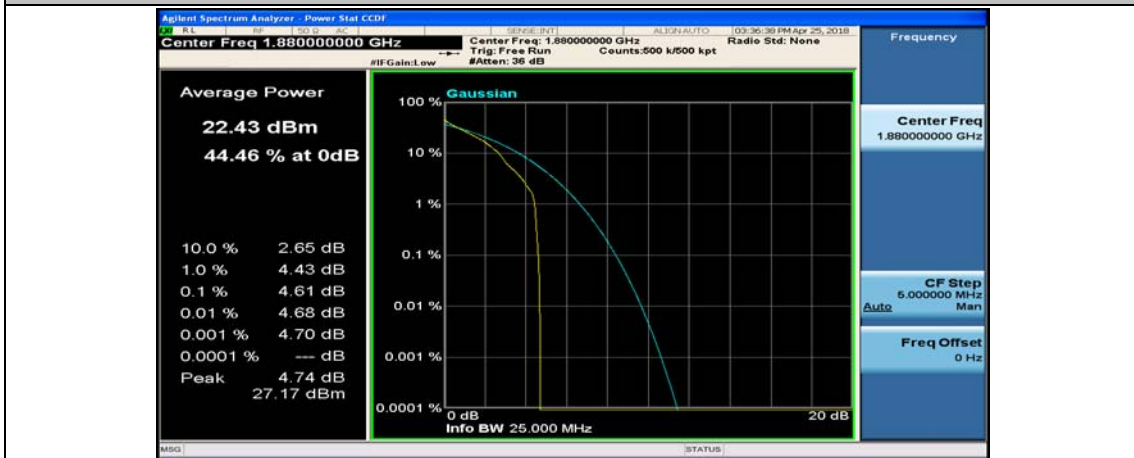

Channel Bandwidth: 10 MHz_MCH_16QAM_50RB#0

Channel Bandwidth: 10 MHz_HCH_16QAM_1RB#0

Channel Bandwidth: 10 MHz_HCH_16QAM_1RB#24

Channel Bandwidth: 15 MHz

(Channel Bandwidth:15 MHz)_LCH_QPSK_37RB#18

(Channel Bandwidth:15 MHz)_LCH_QPSK_37RB#38

(Channel Bandwidth:15 MHz)_LCH_QPSK_75RB#0

(Channel Bandwidth:15 MHz)_MCH_QPSK_1RB#0

(Channel Bandwidth:15 MHz)_MCH_QPSK_1RB#37

(Channel Bandwidth:15 MHz)_MCH_QPSK_1RB#74

(Channel Bandwidth:15 MHz)_MCH_QPSK_37RB#0