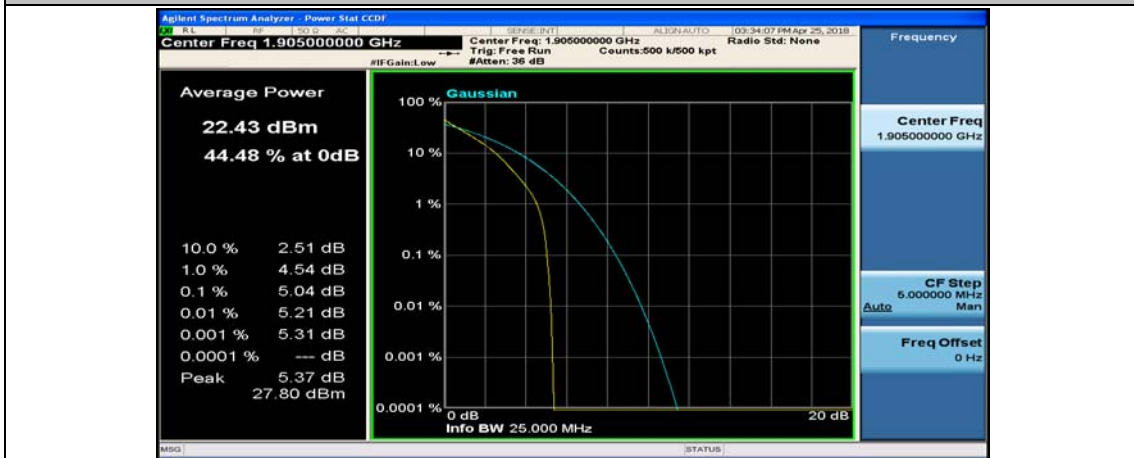

Channel Bandwidth: 10 MHz_MCH_QPSK_50RB#0

Channel Bandwidth: 10 MHz_HCH_QPSK_1RB#0

Channel Bandwidth: 10 MHz_HCH_QPSK_1RB#24

Channel Bandwidth: 10 MHz_LCH_16QAM_1RB#0

Channel Bandwidth: 10 MHz_LCH_16QAM_1RB#24

Channel Bandwidth: 10 MHz_LCH_16QAM_1RB#49

Channel Bandwidth: 10 MHz_LCH_16QAM_25RB#0

Channel Bandwidth: 10 MHz_MCH_16QAM_1RB#0

Channel Bandwidth: 10 MHz_MCH_16QAM_1RB#24

Channel Bandwidth: 10 MHz_MCH_16QAM_1RB#49