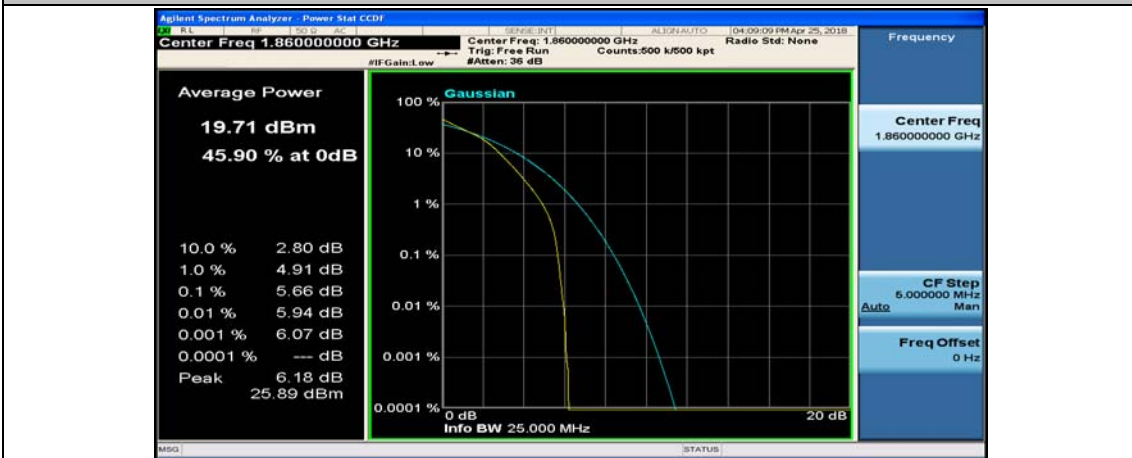

(Channel Bandwidth:20 MHz)_LCH_16QAM_50RB#25