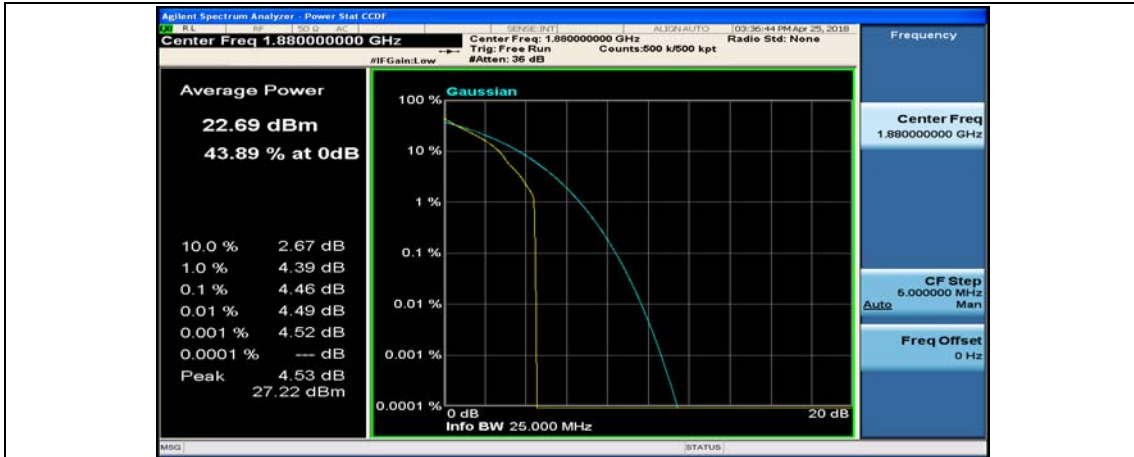

(Channel Bandwidth:15 MHz)_LCH_QPSK_75RB#0

(Channel Bandwidth:15 MHz)_MCH_QPSK_1RB#0

(Channel Bandwidth:15 MHz)_MCH_QPSK_1RB#37

(Channel Bandwidth:15 MHz)_MCH_QPSK_1RB#74

(Channel Bandwidth:15 MHz)_MCH_QPSK_37RB#0