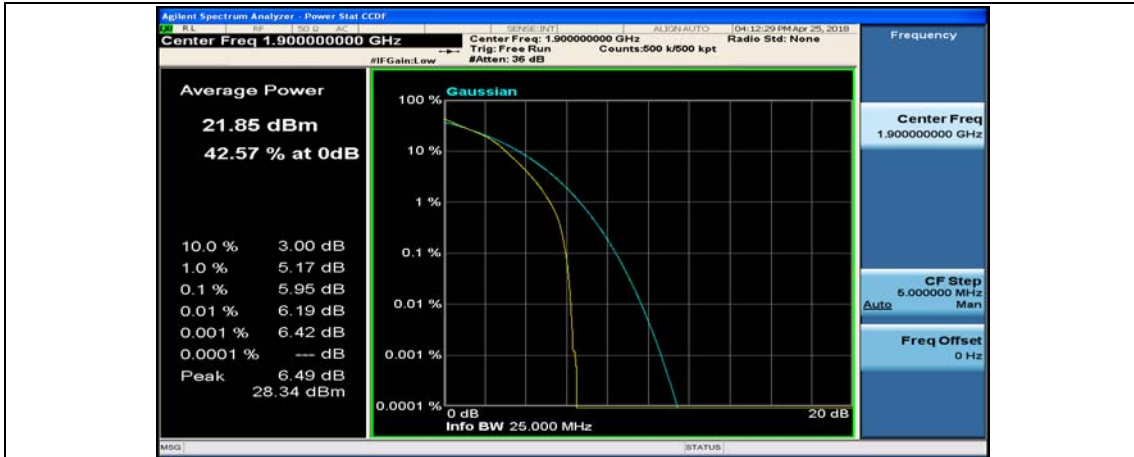

(Channel Bandwidth:20 MHz)_HCH_16QAM_50RB#25