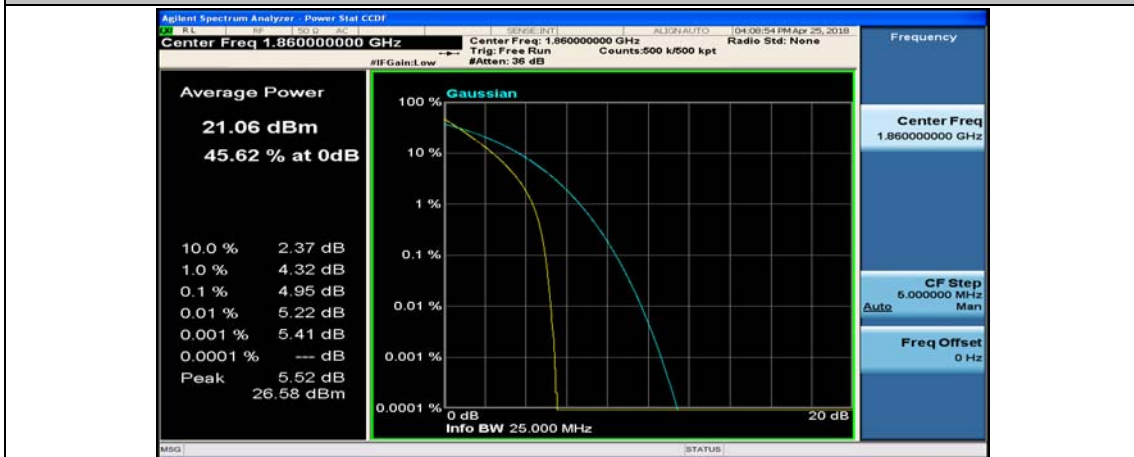

(Channel Bandwidth:15 MHz)_HCH_16QAM_75RB#0

Channel Bandwidth: 20 MHz

(Channel Bandwidth:20 MHz)_LCH_QPSK_50RB#25

(Channel Bandwidth:20 MHz)_LCH_QPSK_50RB#50

(Channel Bandwidth:20 MHz)_LCH_QPSK_100RB#0

(Channel Bandwidth:20 MHz)_MCH_QPSK_1RB#0