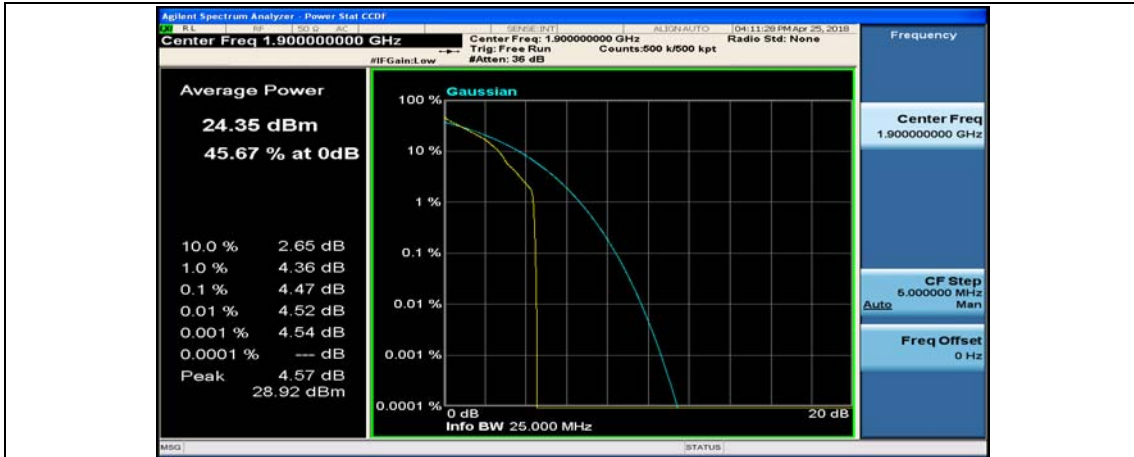

(Channel Bandwidth:20 MHz)_HCH_QPSK_1RB#0

(Channel Bandwidth:20 MHz)_HCH_QPSK_1RB#49