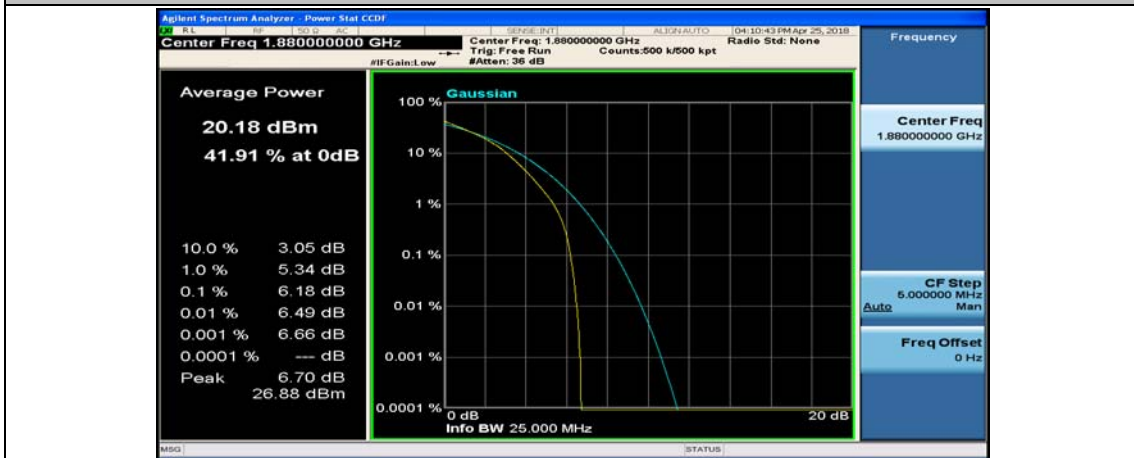

(Channel Bandwidth:20 MHz)_MCH_16QAM_1RB#0

(Channel Bandwidth:20 MHz)_MCH_16QAM_1RB#49

(Channel Bandwidth:20 MHz)_MCH_16QAM_1RB#99

(Channel Bandwidth:20 MHz)_MCH_16QAM_50RB#0

(Channel Bandwidth:20 MHz)_MCH_16QAM_50RB#25