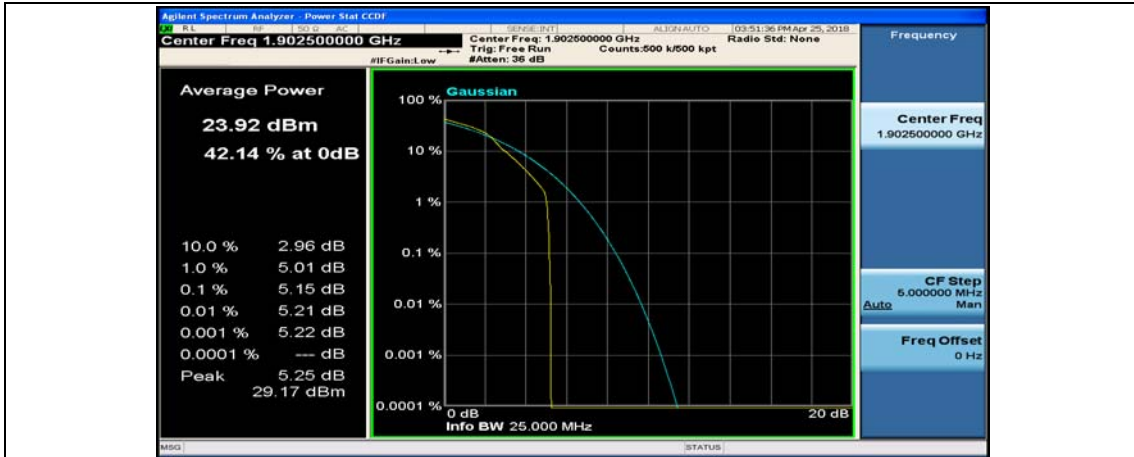

(Channel Bandwidth:15 MHz)_HCH_16QAM_1RB#37