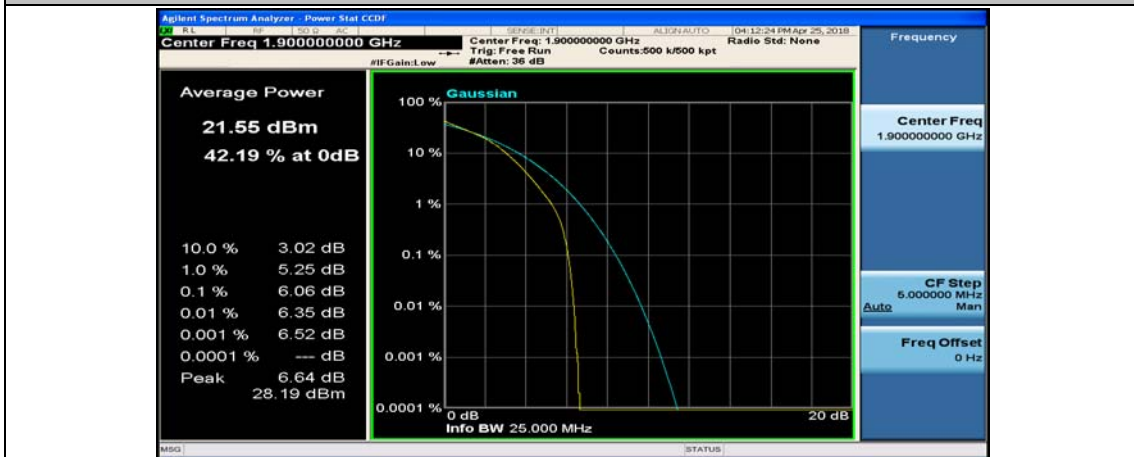

(Channel Bandwidth:20 MHz)_HCH_16QAM_50RB#0