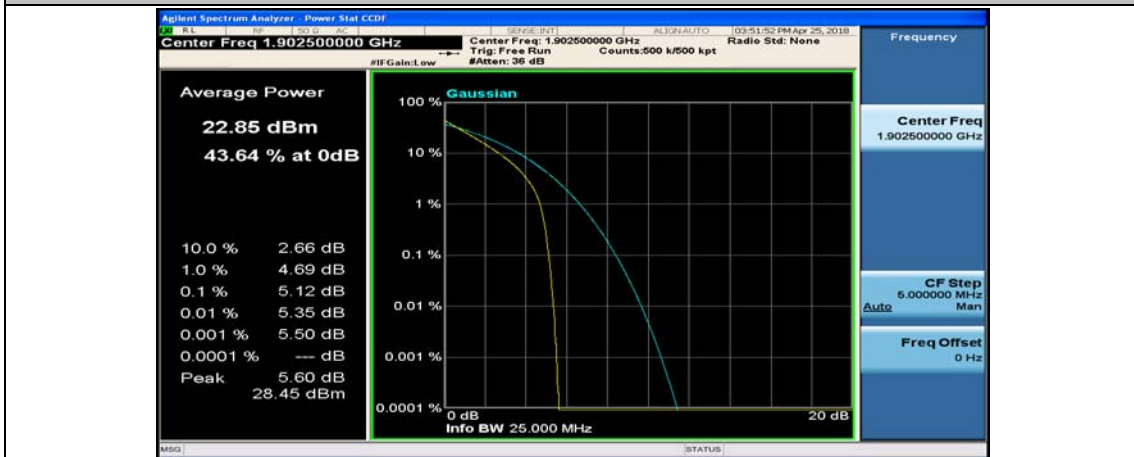

(Channel Bandwidth:15 MHz)_HCH_QPSK_37RB#0