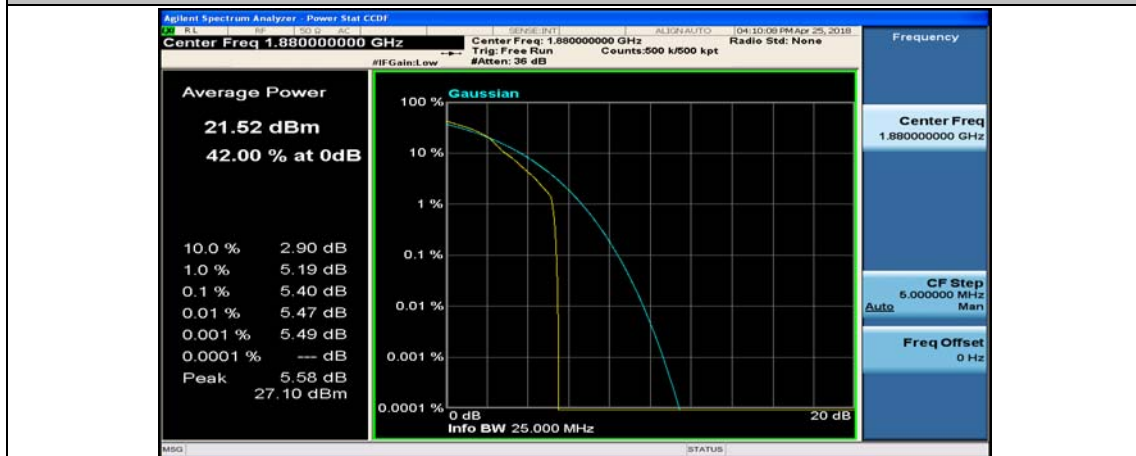

(Channel Bandwidth:20 MHz)_MCH_16QAM_1RB#49