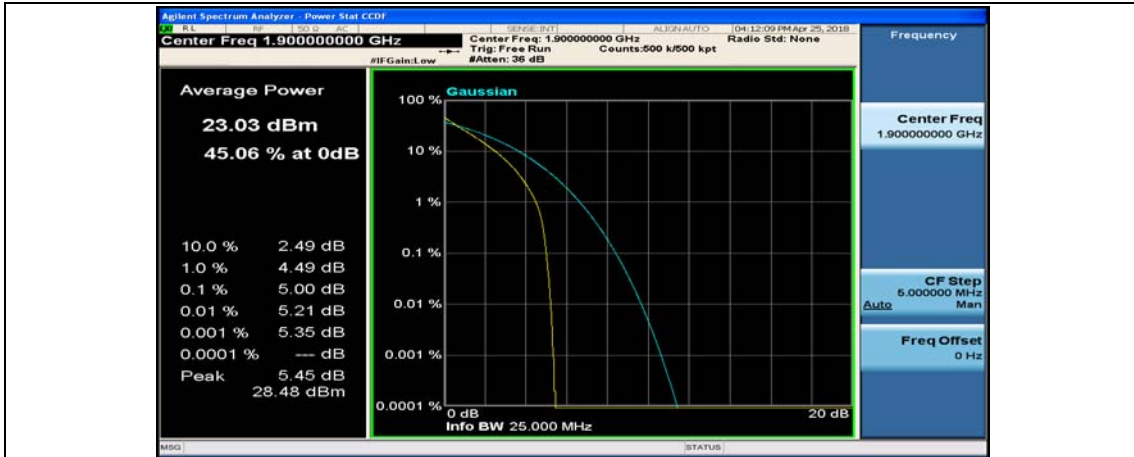

(Channel Bandwidth:20 MHz)_HCH_QPSK_50RB#25