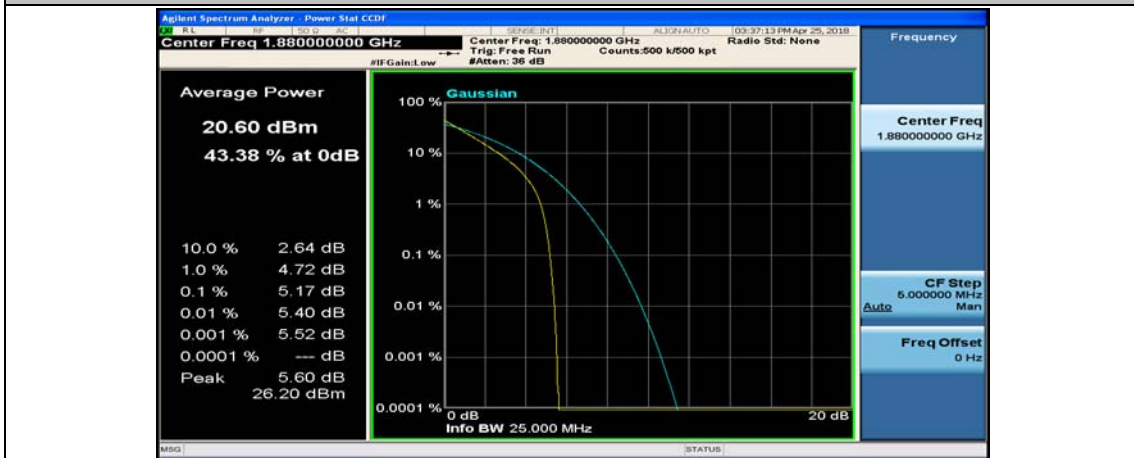

(Channel Bandwidth:15 MHz)_LCH_QPSK_75RB#0

(Channel Bandwidth:15 MHz)_MCH_QPSK_1RB#0

(Channel Bandwidth:15 MHz)_MCH_QPSK_1RB#37

(Channel Bandwidth:15 MHz)_MCH_QPSK_1RB#74

(Channel Bandwidth:15 MHz)_MCH_QPSK_37RB#0