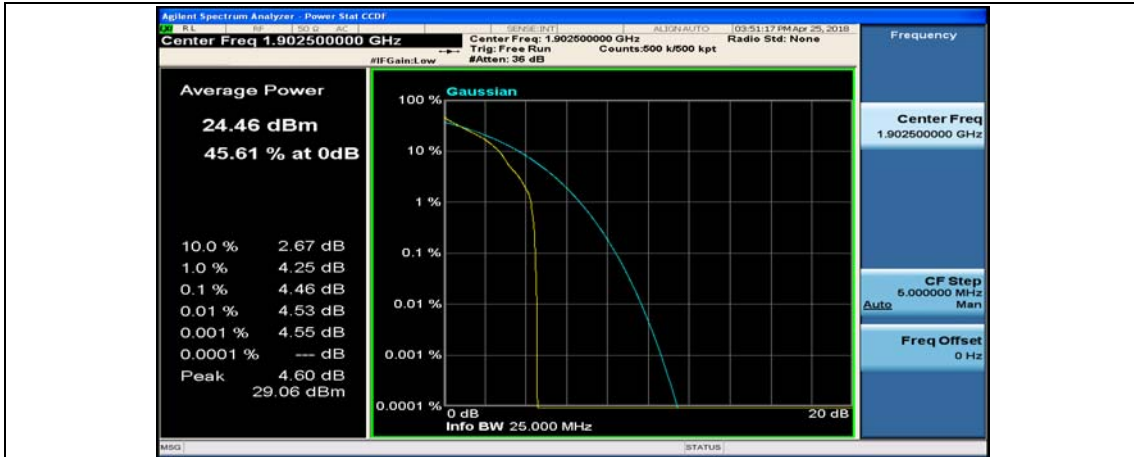

(Channel Bandwidth:15 MHz)_MCH_QPSK_37RB#18

(Channel Bandwidth:15 MHz)_MCH_QPSK_37RB#38

(Channel Bandwidth:15 MHz)_MCH_QPSK_75RB#0

(Channel Bandwidth:15 MHz)_HCH_QPSK_1RB#0

(Channel Bandwidth:15 MHz)_HCH_QPSK_1RB#37