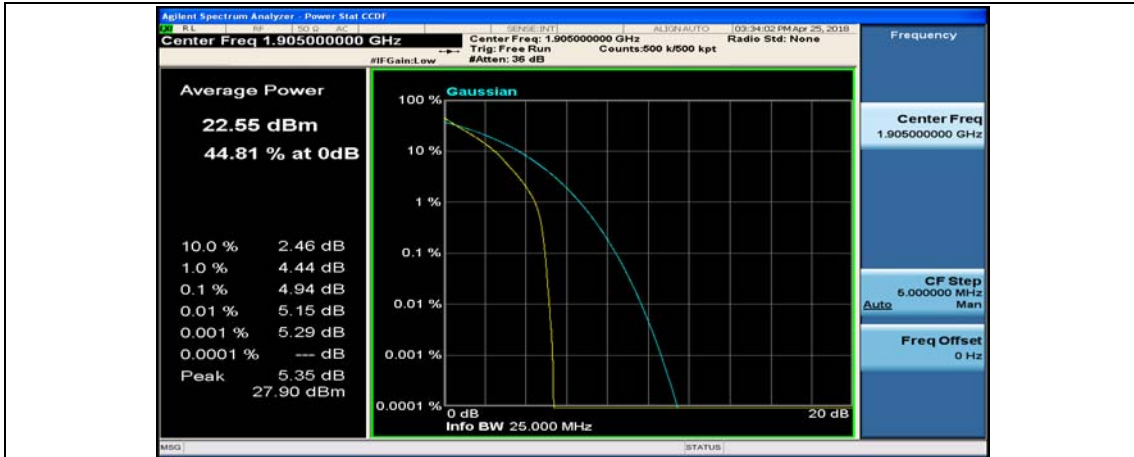

Channel Bandwidth: 10 MHz_MCH_QPSK_50RB#0

Channel Bandwidth: 10 MHz_HCH_QPSK_1RB#0

Channel Bandwidth: 10 MHz_HCH_QPSK_1RB#24

Channel Bandwidth: 10 MHz_LCH_16QAM_1RB#0

Channel Bandwidth: 10 MHz_LCH_16QAM_1RB#24