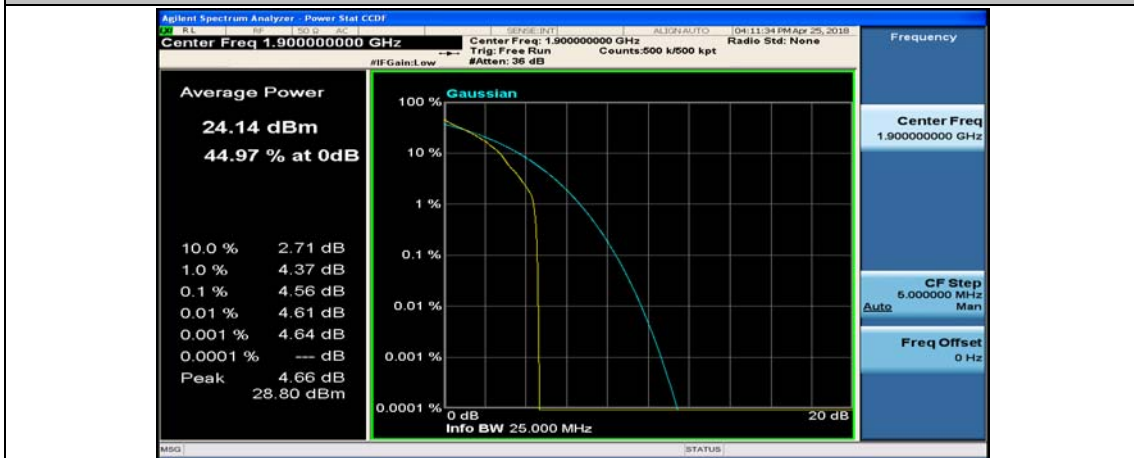

(Channel Bandwidth:20 MHz)_MCH_QPSK_100RB#0

(Channel Bandwidth:20 MHz)_HCH_QPSK_1RB#0

(Channel Bandwidth:20 MHz)_HCH_QPSK_1RB#49

(Channel Bandwidth:20 MHz)_HCH_QPSK_1RB#99

(Channel Bandwidth:20 MHz)_HCH_QPSK_50RB#0