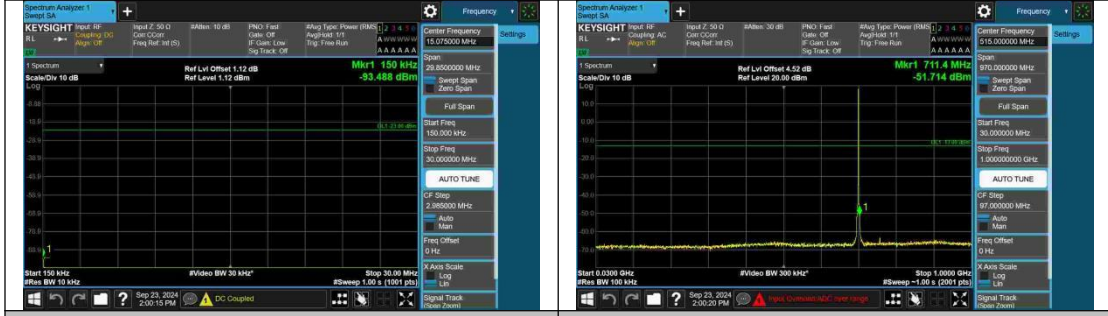

Band12-1.4MHz-QPSK-23095-1RB#0-3000~10000-PASS

Band12-1.4MHz-QPSK-23095-1RB#5-0.009~0.15-PASS

Band12-1.4MHz-QPSK-23095-1RB#5-0.15~30-PASS

Band12-1.4MHz-QPSK-23095-1RB#5-30~1000-PASS