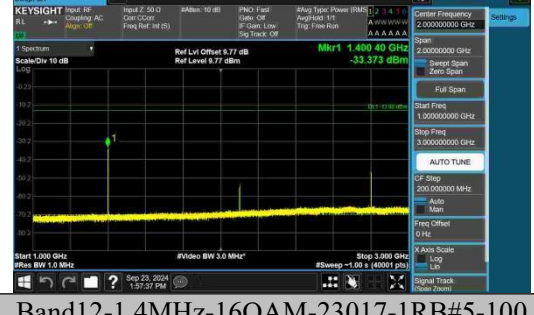

Band12-1.4MHz-16QAM-23017-1RB#5-0.15 ~30-PASS

Band12-1.4MHz-16QAM-23017-1RB#5-100 0~3000-PASS