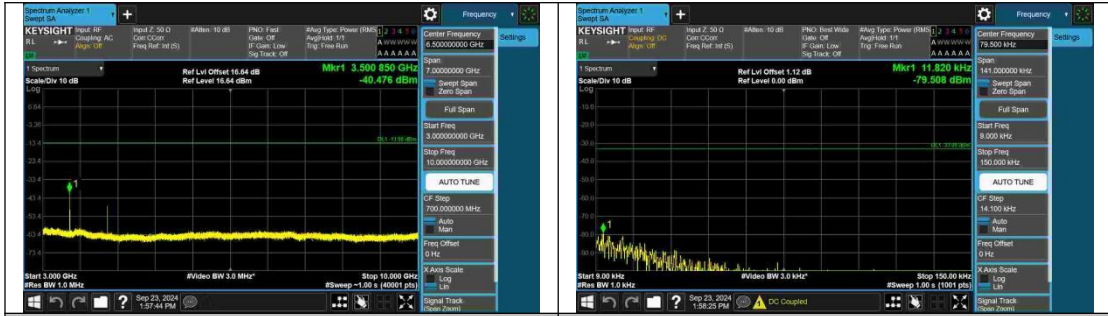

Band12-1.4MHz-16QAM-23017-1RB#0-300 0~10000-PASS

Band12-1.4MHz-16QAM-23017-1RB#5-0.00 9~0.15-PASS

Band12-1.4MHz-16QAM-23017-1RB#5-0.15 ~30-PASS

Band12-1.4MHz-16QAM-23017-1RB#5-30~1000-PASS

Band12-1.4MHz-16QAM-23017-1RB#5-100 0~3000-PASS