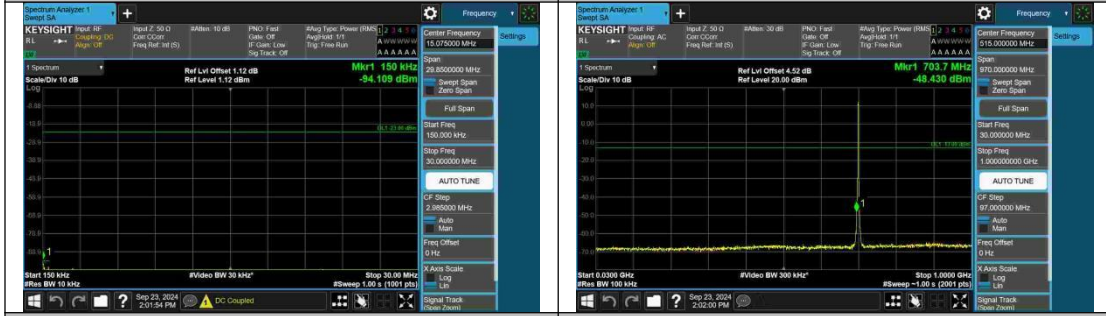

Band12-1.4MHz-16QAM-23095-1RB#5-300
0~10000-PASS

Band12-1.4MHz-16QAM-23095-6RB#0-0.00
9~0.15-PASS

Band12-1.4MHz-16QAM-23095-6RB#0-0.15
~30-PASS

Band12-1.4MHz-16QAM-23095-6RB#0-30~
1000-PASS