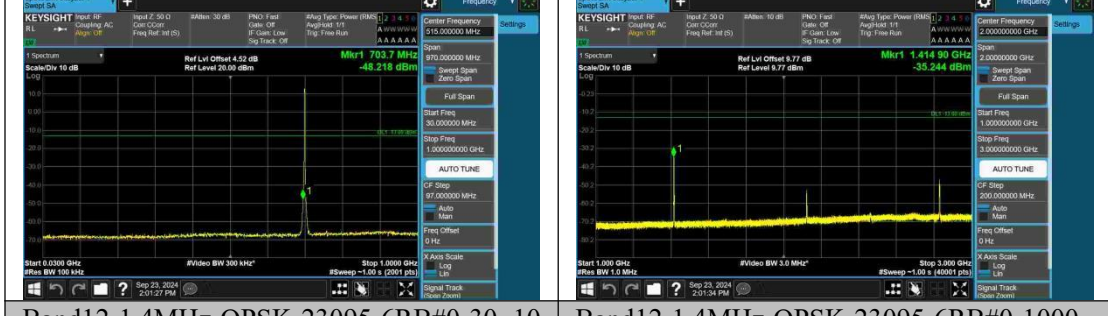

Band12-1.4MHz-QPSK-23095-6RB#0-0.009~0.15-PASS

Band12-1.4MHz-QPSK-23095-6RB#0-0.15~30-PASS

Band12-1.4MHz-QPSK-23095-6RB#0-30~1000-PASS

Band12-1.4MHz-QPSK-23095-6RB#0-1000~3000-PASS