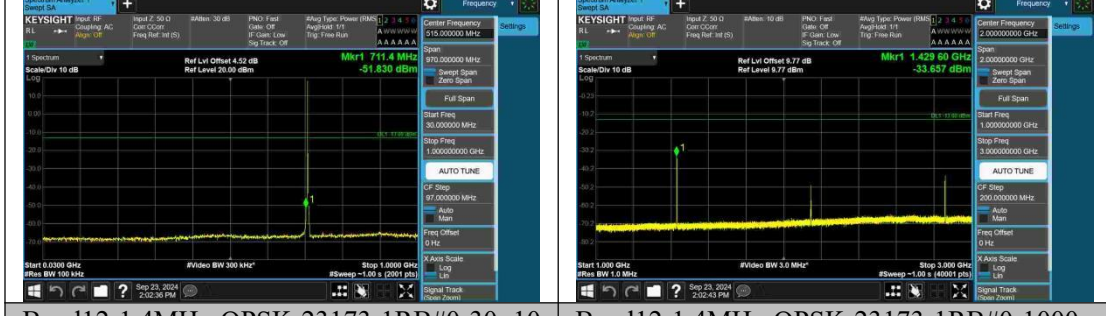

Band12-1.4MHz-QPSK-23173-1RB#0-0.009
~0.15-PASS

Band12-1.4MHz-QPSK-23173-1RB#0-0.15~
30-PASS

Band12-1.4MHz-QPSK-23173-1RB#0-30~10
00-PASS

Band12-1.4MHz-QPSK-23173-1RB#0-1000~
3000-PASS