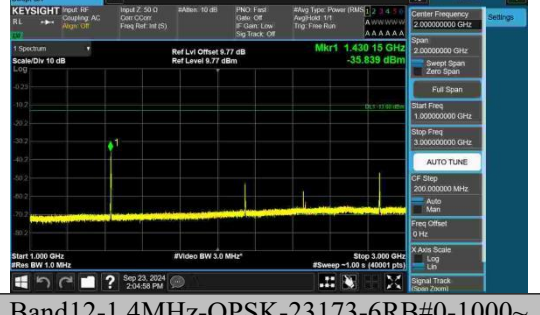

Band12-1.4MHz-QPSK-23173-6RB#0-0.15~30-PASS

Band12-1.4MHz-QPSK-23173-6RB#0-1000~3000-PASS