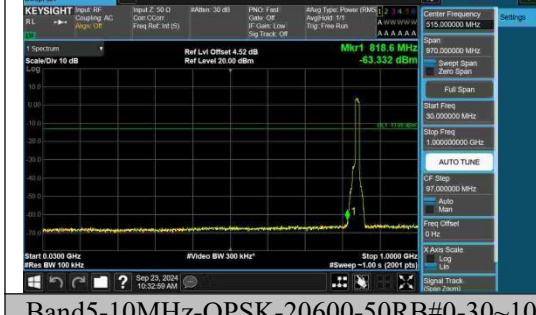

Band5-10MHz-QPSK-20600-1RB#0-3000~10000-PASS

Band5-10MHz-QPSK-20600-1RB#49-0.009~0.15-PASS

Band5-10MHz-QPSK-20600-1RB#49-0.15~30-PASS

Band5-10MHz-QPSK-20600-1RB#49-30~1000-PASS

Band5-10MHz-QPSK-20600-1RB#49-1000~3000-PASS

Band5-10MHz-QPSK-20600-1RB#49-3000~10000-PASS

Band5-10MHz-QPSK-20600-50RB#0-0.009~0.15-PASS

Band5-10MHz-QPSK-20600-50RB#0-0.15~30-PASS

Band5-10MHz-QPSK-20600-50RB#0-30~1000-PASS

Band5-10MHz-QPSK-20600-50RB#0-1000~3000-PASS