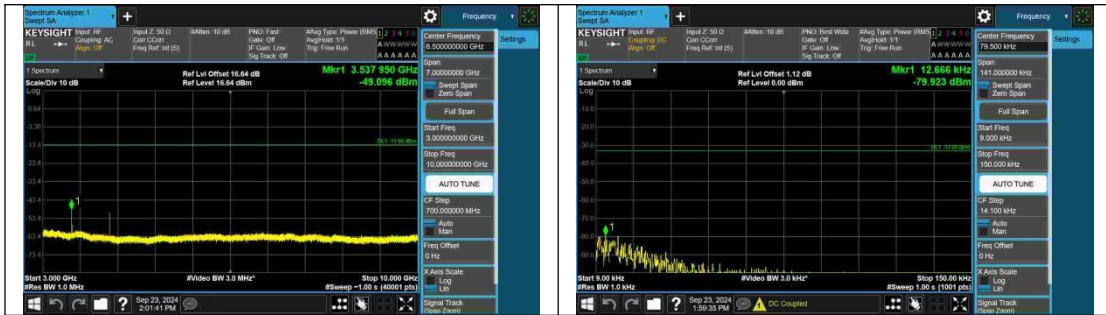

Band12-1.4MHz-QPSK-23095-1RB#5-3000~10000-PASS

Band12-1.4MHz-QPSK-23095-6RB#0-0.009~0.15-PASS

Band12-1.4MHz-QPSK-23095-6RB#0-0.15~30-PASS

Band12-1.4MHz-QPSK-23095-6RB#0-30~1000-PASS

Band12-1.4MHz-QPSK-23095-6RB#0-1000~3000-PASS