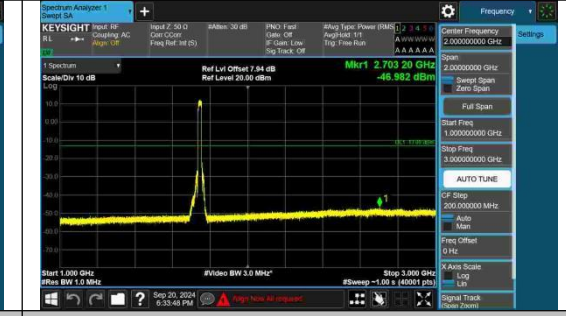

Band4-20MHz-16QAM-20300-100RB#0-0.15~30-PASS

Band4-20MHz-16QAM-20300-100RB#0-1000~3000-PASS