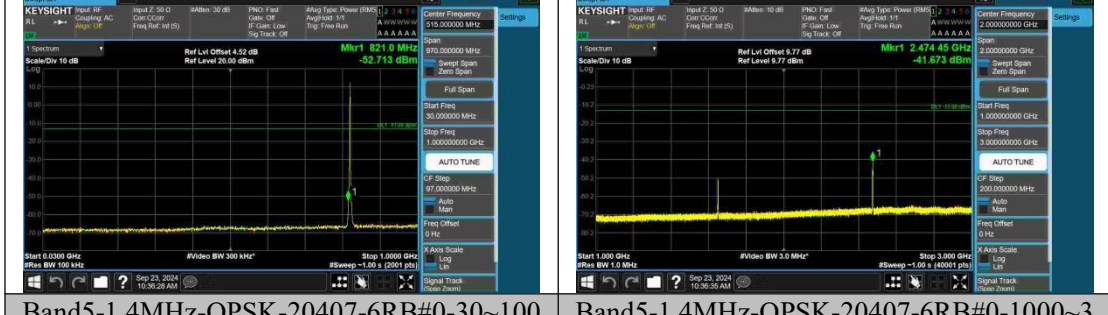

Band5-1.4MHz-QPSK-20407-6RB#0-0.009~0.15-PASS

Band5-1.4MHz-QPSK-20407-6RB#0-0.15~30-PASS

Band5-1.4MHz-QPSK-20407-6RB#0-30~1000-PASS

Band5-1.4MHz-QPSK-20407-6RB#0-1000~3000-PASS