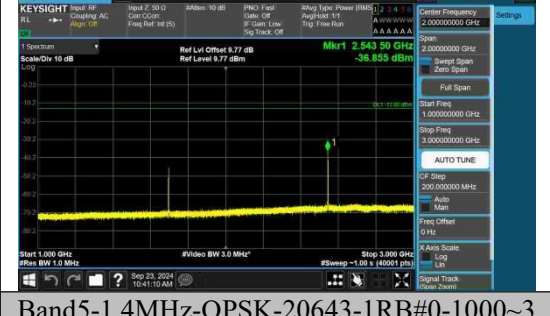

Band5-1.4MHz-16QAM-20525-6RB#0-3000  
~10000-PASS

Band5-1.4MHz-QPSK-20643-1RB#0-0.009~  
0.15-PASS

Band5-1.4MHz-QPSK-20643-1RB#0-0.15~3  
0-PASS

Band5-1.4MHz-QPSK-20643-1RB#0-30~100  
0-PASS

Band5-1.4MHz-QPSK-20643-1RB#0-1000~3  
000-PASS