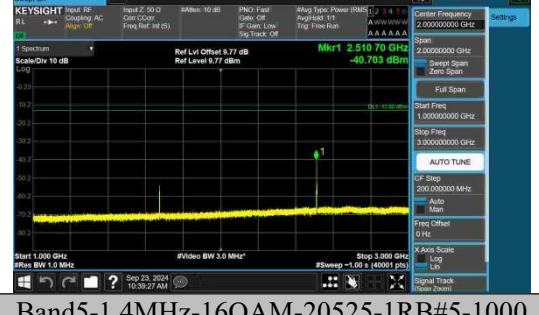

Band5-1.4MHz-16QAM-20525-1RB#0-3000  
~10000-PASS

Band5-1.4MHz-16QAM-20525-1RB#5-0.009  
~0.15-PASS

Band5-1.4MHz-16QAM-20525-1RB#5-0.15~  
30-PASS

Band5-1.4MHz-16QAM-20525-1RB#5-30~1  
000-PASS

Band5-1.4MHz-16QAM-20525-1RB#5-1000  
~3000-PASS