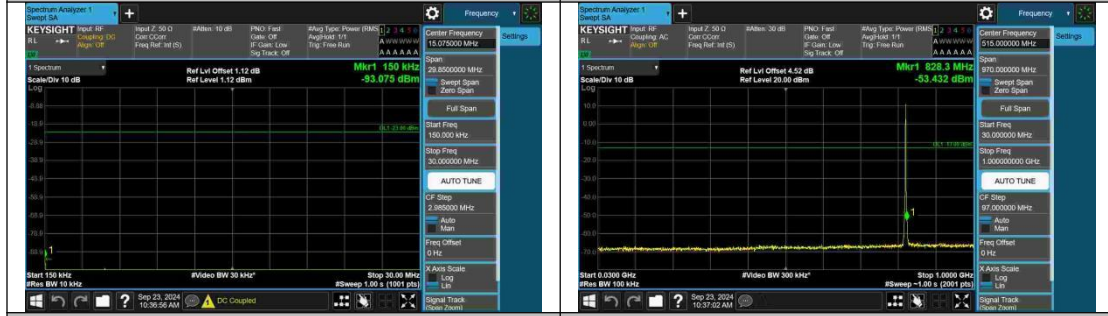

Band5-1.4MHz-16QAM-20407-1RB#5-3000
~10000-PASS

Band5-1.4MHz-16QAM-20407-6RB#0-0.009
~0.15-PASS

Band5-1.4MHz-16QAM-20407-6RB#0-0.15~
30-PASS

Band5-1.4MHz-16QAM-20407-6RB#0-30~1
000-PASS