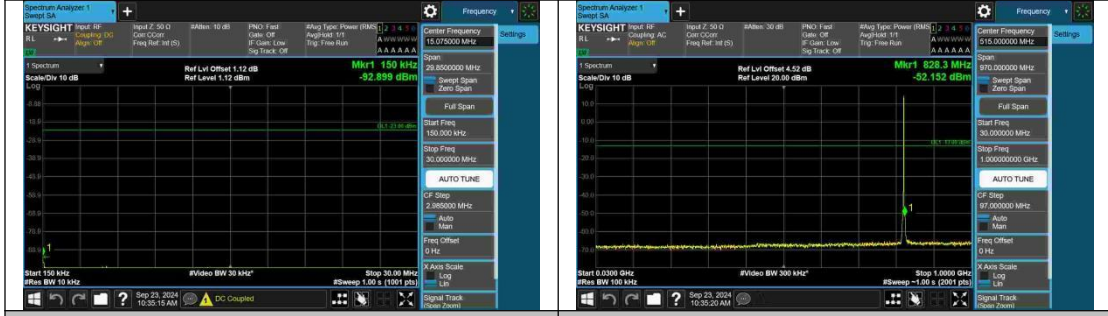

Band5-1.4MHz-QPSK-20407-1RB#0-3000~10000-PASS

Band5-1.4MHz-QPSK-20407-1RB#5-0.009~0.15-PASS

Band5-1.4MHz-QPSK-20407-1RB#5-0.15~30-PASS

Band5-1.4MHz-QPSK-20407-1RB#5-30~1000-PASS