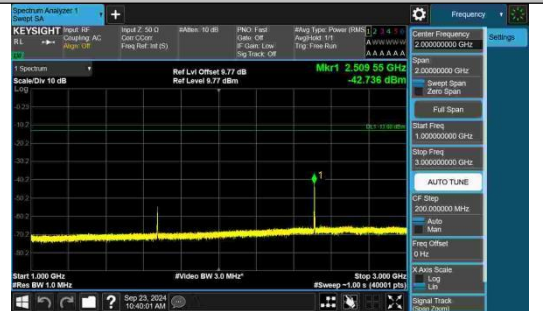

Band5-1.4MHz-QPSK-20525-1RB#5-3000~10000-PASS

Band5-1.4MHz-QPSK-20525-6RB#0-0.009~0.15-PASS

Band5-1.4MHz-QPSK-20525-6RB#0-0.15~30-PASS

Band5-1.4MHz-QPSK-20525-6RB#0-30~1000-PASS

Band5-1.4MHz-QPSK-20525-6RB#0-1000~3000-PASS