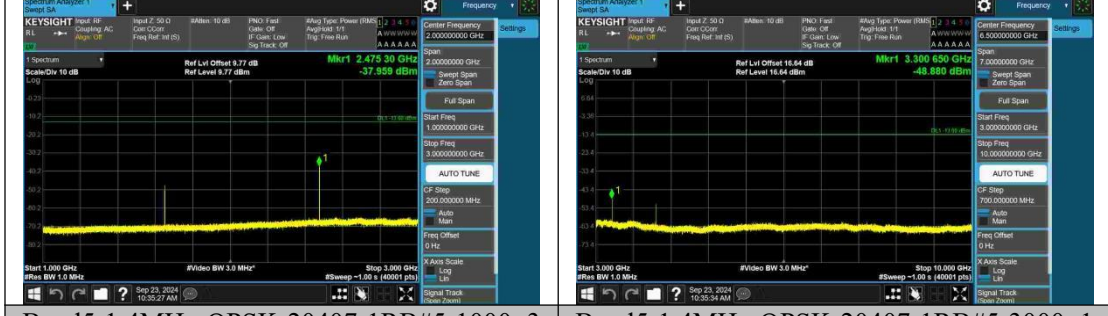

Band5-1.4MHz-QPSK-20407-1RB#5-0.15~30-PASS

Band5-1.4MHz-QPSK-20407-1RB#5-30~1000-PASS

Band5-1.4MHz-QPSK-20407-1RB#5-1000~3000-PASS

Band5-1.4MHz-QPSK-20407-1RB#5-3000~10000-PASS