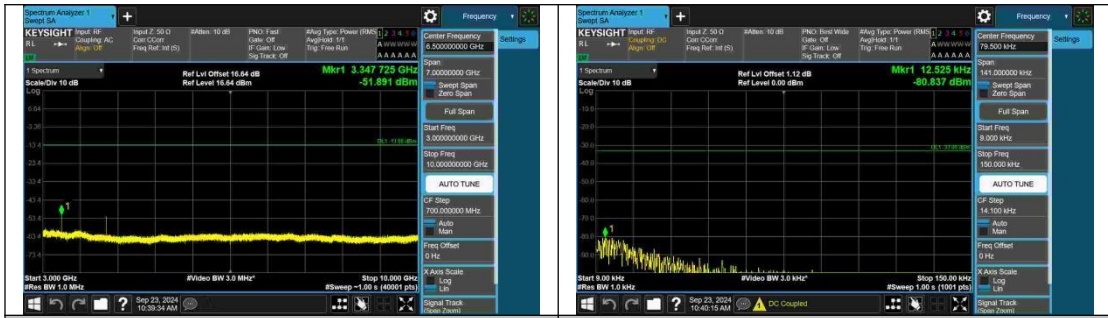

Band5-1.4MHz-16QAM-20525-1RB#0-3000  
~10000-PASS

Band5-1.4MHz-16QAM-20525-1RB#5-0.009  
~0.15-PASS

Band5-1.4MHz-16QAM-20525-1RB#5-0.15~  
30-PASS

Band5-1.4MHz-16QAM-20525-1RB#5-30~1  
000-PASS

Band5-1.4MHz-16QAM-20525-1RB#5-1000  
~3000-PASS