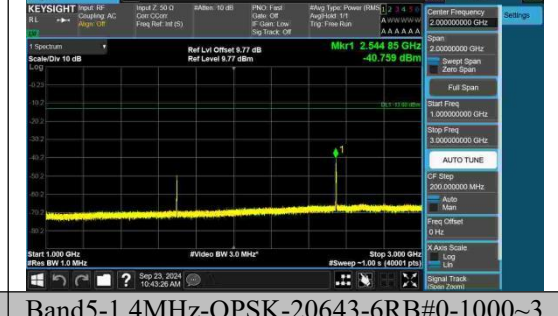

Band5-1.4MHz-QPSK-20643-1RB#5-3000~10000-PASS

Band5-1.4MHz-QPSK-20643-6RB#0-0.009~0.15-PASS

Band5-1.4MHz-QPSK-20643-6RB#0-0.15~30-PASS

Band5-1.4MHz-QPSK-20643-6RB#0-30~1000-PASS

Band5-1.4MHz-QPSK-20643-6RB#0-1000~3000-PASS