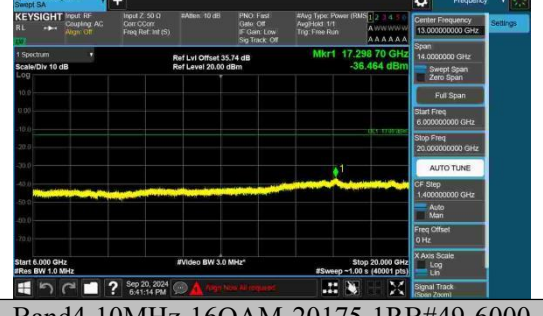

Band4-10MHz-16QAM-20175-1RB#49-1000~3000-PASS

Band4-10MHz-16QAM-20175-1RB#49-6000~20000-PASS