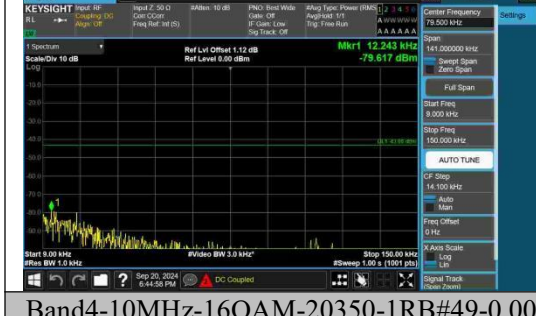

Band4-10MHz-16QAM-20350-1RB#0-3000~6000-PASS

Band4-10MHz-16QAM-20350-1RB#0-6000~20000-PASS

Band4-10MHz-16QAM-20350-1RB#49-0.009~0.15-PASS

Band4-10MHz-16QAM-20350-1RB#49-0.15~30-PASS