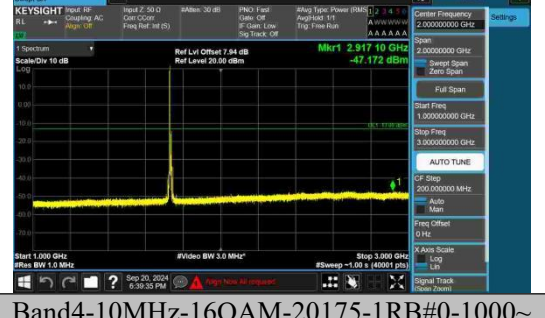

Band4-10MHz-QPSK-20175-50RB#0-6000~20000-PASS

Band4-10MHz-16QAM-20175-1RB#0-0.009~0.15-PASS

Band4-10MHz-16QAM-20175-1RB#0-0.15~30-PASS

Band4-10MHz-16QAM-20175-1RB#0-30~1000-PASS

Band4-10MHz-16QAM-20175-1RB#0-1000~3000-PASS