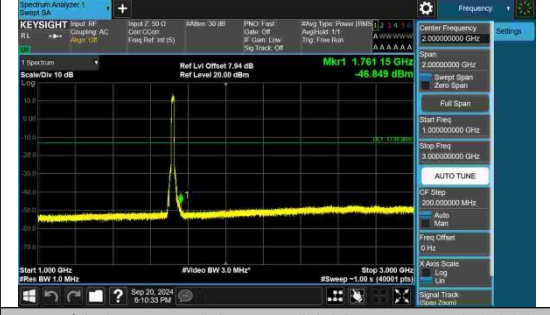

Band4-15MHz-16QAM-20025-75RB#0-0.15
~30-PASS

Band4-15MHz-16QAM-20025-75RB#0-1000
~3000-PASS