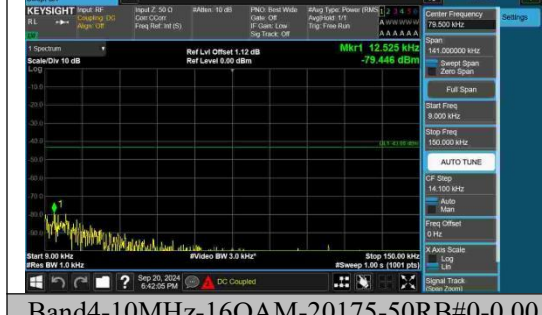

Band4-10MHz-16QAM-20175-1RB#49-3000~6000-PASS

Band4-10MHz-16QAM-20175-50RB#0-0.009~0.15-PASS