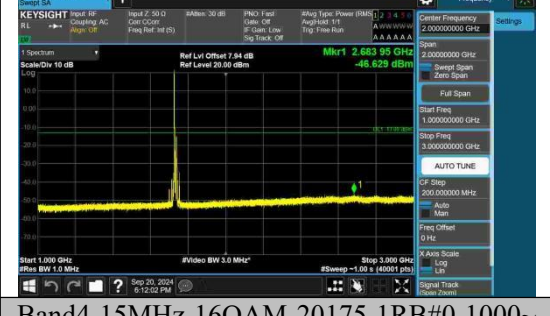

Band4-15MHz-16QAM-20175-1RB#0-0.15~30-PASS

Band4-15MHz-16QAM-20175-1RB#0-1000~3000-PASS