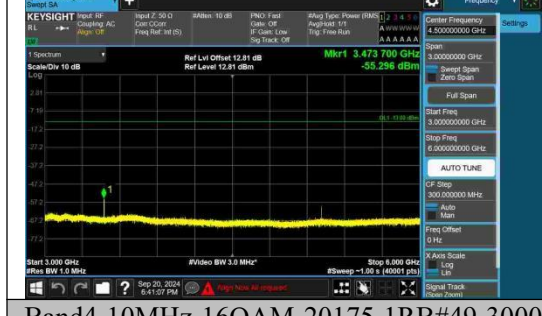

Band4-10MHz-16QAM-20175-1RB#49-30~1000-PASS

Band4-10MHz-16QAM-20175-1RB#49-3000~6000-PASS