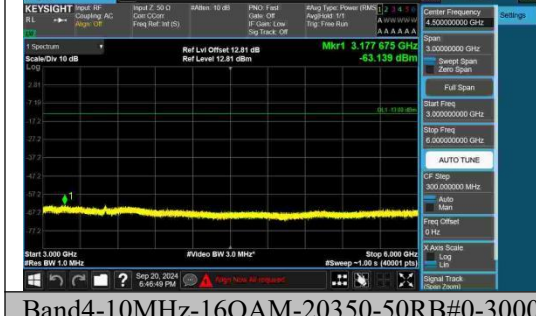

Band4-10MHz-16QAM-20350-50RB#0-30~1000-PASS

Band4-10MHz-16QAM-20350-50RB#0-3000~6000-PASS