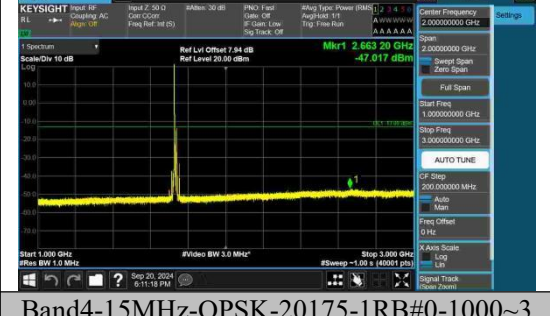

Band4-15MHz-16QAM-20025-75RB#0-6000
~20000-PASS

Band4-15MHz-QPSK-20175-1RB#0-0.009~0
.15-PASS

Band4-15MHz-QPSK-20175-1RB#0-0.15~30
-PASS

Band4-15MHz-QPSK-20175-1RB#0-30~100
0-PASS

Band4-15MHz-QPSK-20175-1RB#0-1000~3
000-PASS