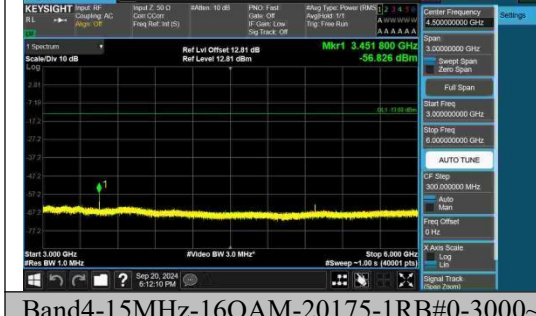

Band4-15MHz-16QAM-20175-1RB#0-30~1000-PASS

Band4-15MHz-16QAM-20175-1RB#0-3000~6000-PASS