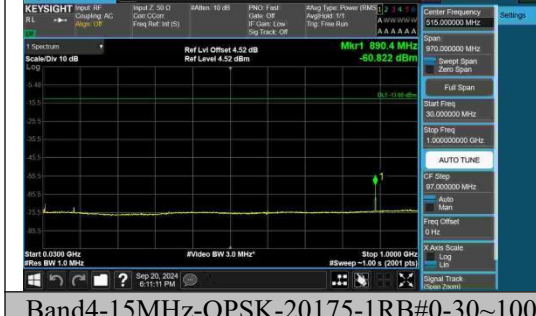

Band4-15MHz-QPSK-20175-1RB#0-0.009~0
.15-PASS

Band4-15MHz-QPSK-20175-1RB#0-30~100
0-PASS