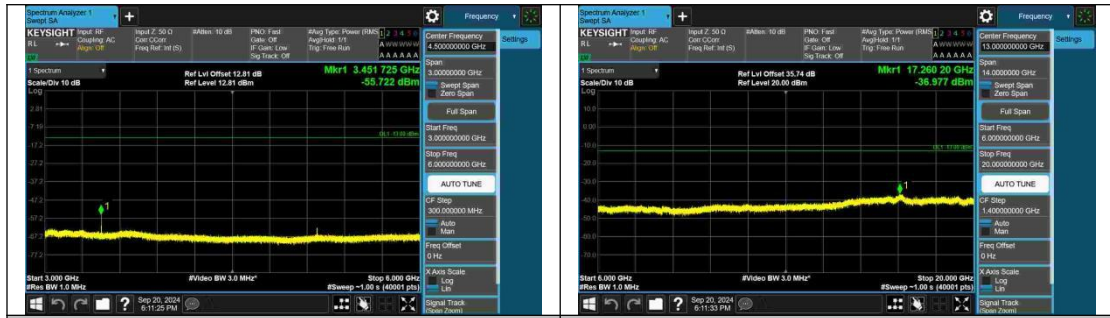

Band4-15MHz-16QAM-20025-75RB#0-6000
~20000-PASS

Band4-15MHz-QPSK-20175-1RB#0-0.009~0
.15-PASS

Band4-15MHz-QPSK-20175-1RB#0-0.15~30
-PASS

Band4-15MHz-QPSK-20175-1RB#0-30~100
0-PASS

Band4-15MHz-QPSK-20175-1RB#0-1000~3
000-PASS