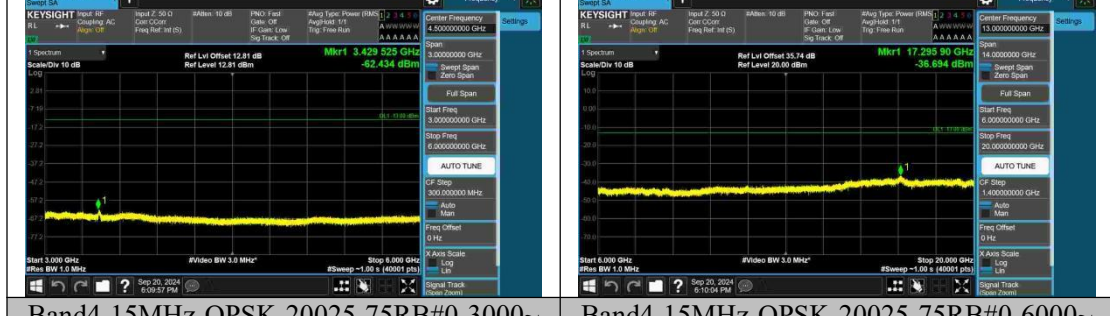

Band4-15MHz-QPSK-20025-75RB#0-30~1000-PASS

Band4-15MHz-QPSK-20025-75RB#0-1000~3000-PASS

Band4-15MHz-QPSK-20025-75RB#0-3000~6000-PASS

Band4-15MHz-QPSK-20025-75RB#0-6000~20000-PASS