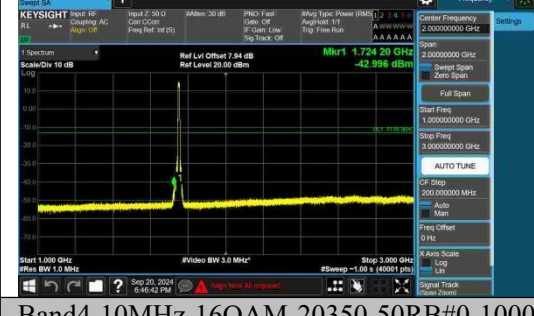

Band4-10MHz-16QAM-20350-50RB#0-0.15~30-PASS

Band4-10MHz-16QAM-20350-50RB#0-1000~3000-PASS