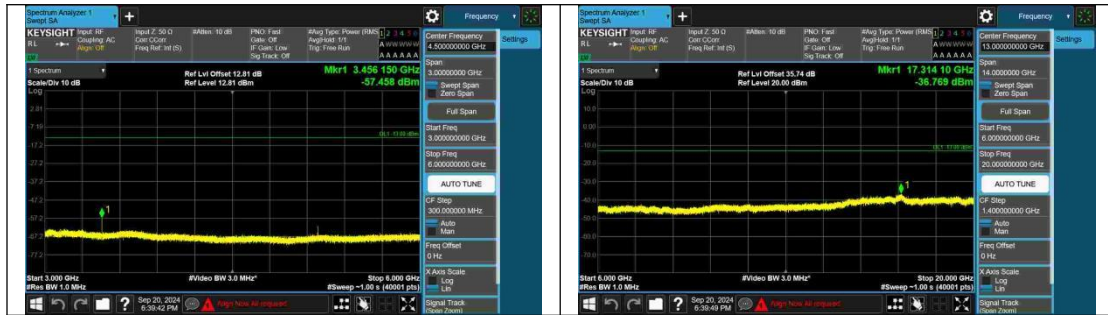

Band4-10MHz-QPSK-20175-50RB#0-6000~20000-PASS

Band4-10MHz-16QAM-20175-1RB#0-0.009~0.15-PASS

Band4-10MHz-16QAM-20175-1RB#0-0.15~30-PASS

Band4-10MHz-16QAM-20175-1RB#0-30~1000-PASS

Band4-10MHz-16QAM-20175-1RB#0-1000~3000-PASS