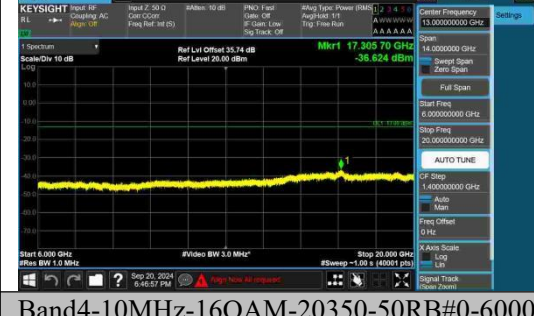

Band4-10MHz-16QAM-20350-50RB#0-1000~3000-PASS

Band4-10MHz-16QAM-20350-50RB#0-6000~20000-PASS