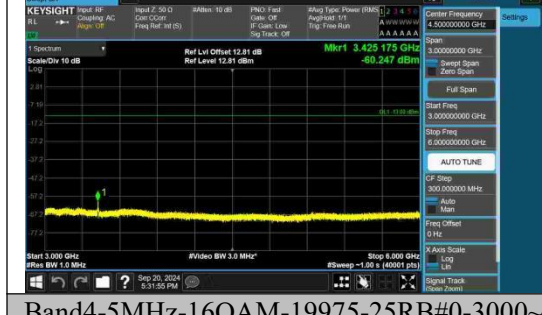

Band4-5MHz-16QAM-19975-25RB#0-30~1000-PASS

Band4-5MHz-16QAM-19975-25RB#0-3000~6000-PASS