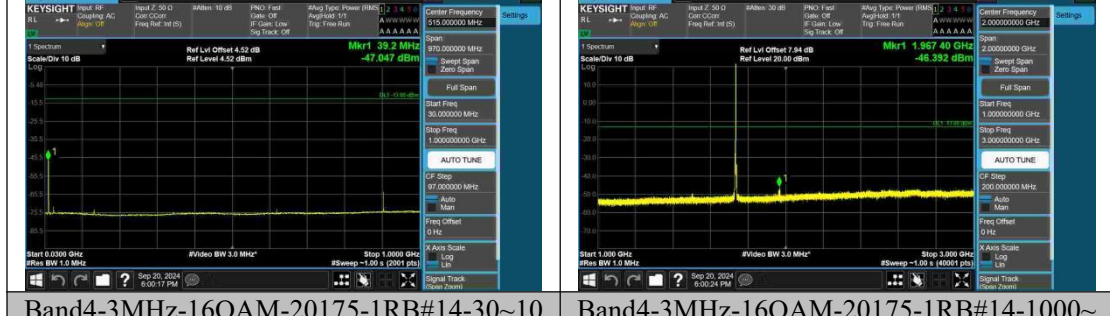

Band4-3MHz-16QAM-20175-1RB#14-0.009~0.15-PASS

Band4-3MHz-16QAM-20175-1RB#14-0.15~30-PASS

Band4-3MHz-16QAM-20175-1RB#14-30~1000-PASS

Band4-3MHz-16QAM-20175-1RB#14-1000~3000-PASS