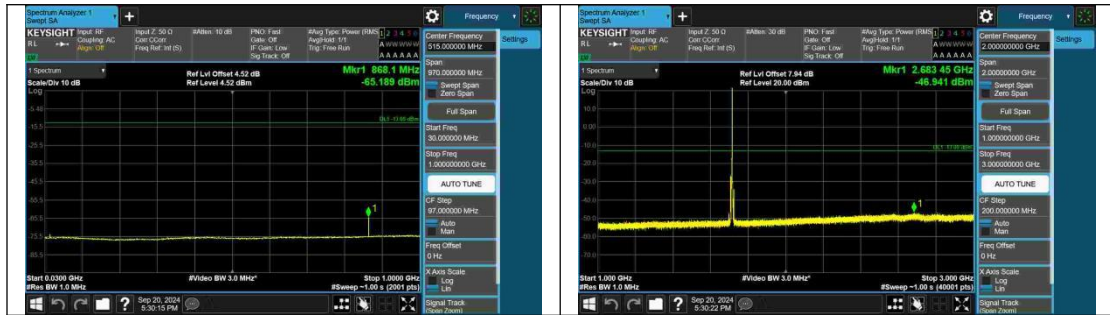

Band4-5MHz-16QAM-19975-1RB#0-1000~3000-PASS

Band4-5MHz-16QAM-19975-1RB#0-3000~6000-PASS

Band4-5MHz-16QAM-19975-1RB#0-6000~20000-PASS

Band4-5MHz-16QAM-19975-1RB#24-0.009~0.15-PASS

Band4-5MHz-16QAM-19975-1RB#24-0.15~30-PASS