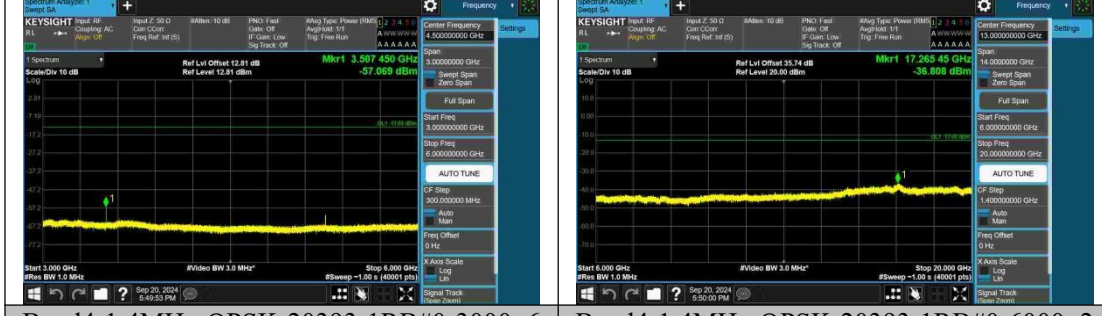

Band4-1.4MHz-QPSK-20393-1RB#0-30~1000-PASS

Band4-1.4MHz-QPSK-20393-1RB#0-1000~3000-PASS

Band4-1.4MHz-QPSK-20393-1RB#0-3000~6000-PASS

Band4-1.4MHz-QPSK-20393-1RB#0-6000~20000-PASS