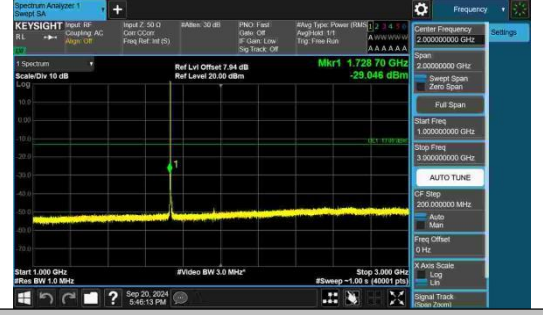

Band4-1.4MHz-QPSK-20175-6RB#0-3000~6000-PASS

Band4-1.4MHz-QPSK-20175-6RB#0-6000~20000-PASS

Band4-1.4MHz-16QAM-20175-1RB#0-0.009~0.15-PASS

Band4-1.4MHz-16QAM-20175-1RB#0-0.15~30-PASS

Band4-1.4MHz-16QAM-20175-1RB#0-30~1000-PASS