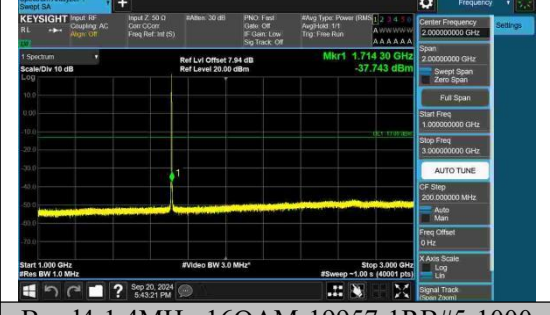

Band4-1.4MHz-16QAM-19957-1RB#0-3000
~6000-PASS

Band4-1.4MHz-16QAM-19957-1RB#0-6000
~20000-PASS

Band4-1.4MHz-16QAM-19957-1RB#5-0.009
~0.15-PASS

Band4-1.4MHz-16QAM-19957-1RB#5-0.15~
30-PASS

Band4-1.4MHz-16QAM-19957-1RB#5-30~
1000-PASS