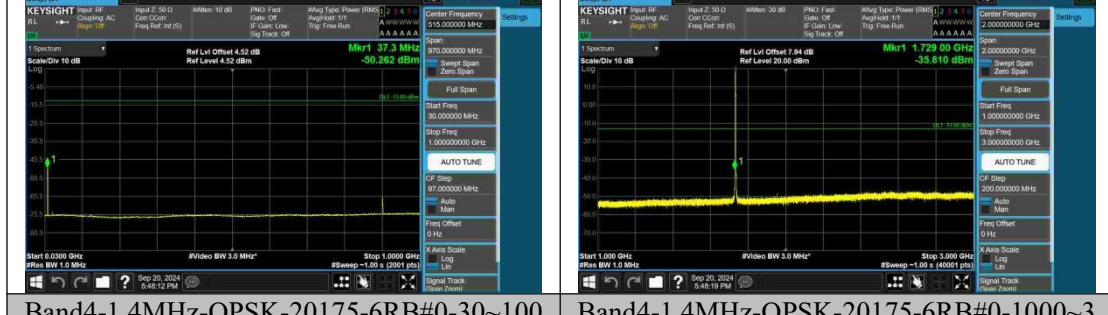

Band4-1.4MHz-QPSK-20175-6RB#0-0.009~0.15-PASS

Band4-1.4MHz-QPSK-20175-6RB#0-0.15~3 0-PASS

Band4-1.4MHz-QPSK-20175-6RB#0-30~100 0-PASS

Band4-1.4MHz-QPSK-20175-6RB#0-1000~3 000-PASS