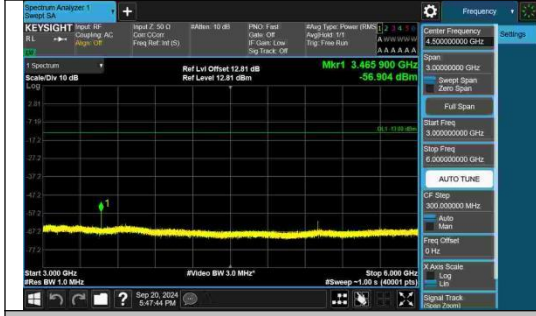

Band4-1.4MHz-16QAM-20175-1RB#5-30~1000-PASS

Band4-1.4MHz-16QAM-20175-1RB#5-3000~6000-PASS