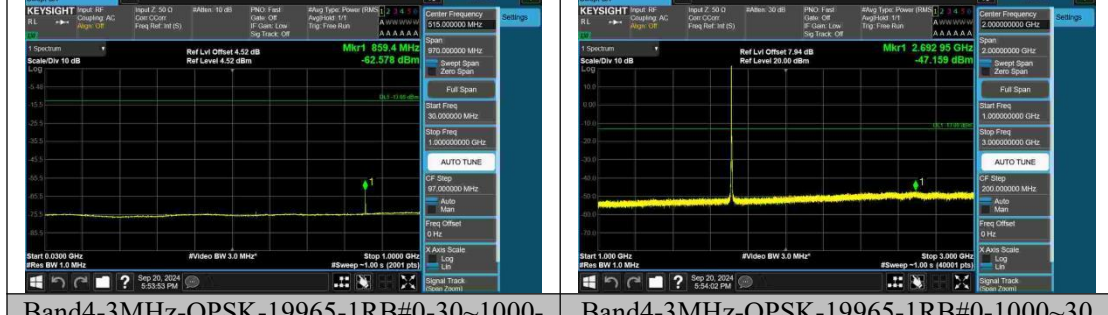

Band4-3MHz-QPSK-19965-1RB#0-0.009~0.
15-PASS

Band4-3MHz-QPSK-19965-1RB#0-0.15~30-
PASS

Band4-3MHz-QPSK-19965-1RB#0-30~1000-
PASS

Band4-3MHz-QPSK-19965-1RB#0-1000~30
00-PASS