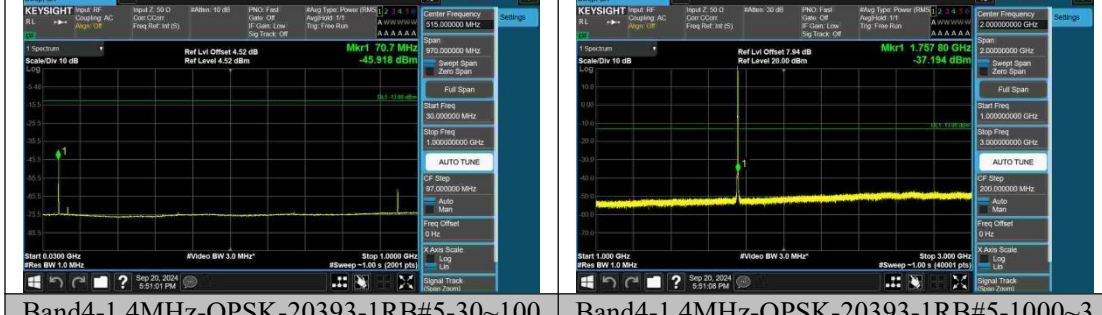

Band4-1.4MHz-QPSK-20393-1RB#5-0.009~0.15-PASS

Band4-1.4MHz-QPSK-20393-1RB#5-0.15~30-PASS

Band4-1.4MHz-QPSK-20393-1RB#5-30~1000-PASS

Band4-1.4MHz-QPSK-20393-1RB#5-1000~3000-PASS