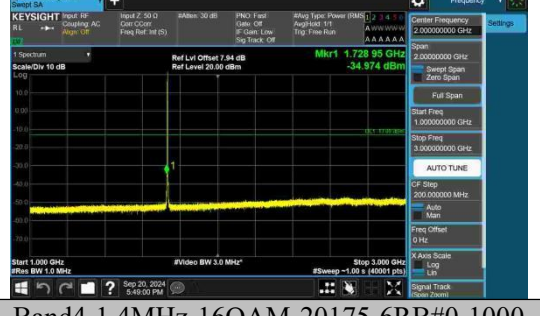

Band4-1.4MHz-16QAM-20175-6RB#0-0.15~30-PASS

Band4-1.4MHz-16QAM-20175-6RB#0-1000~3000-PASS