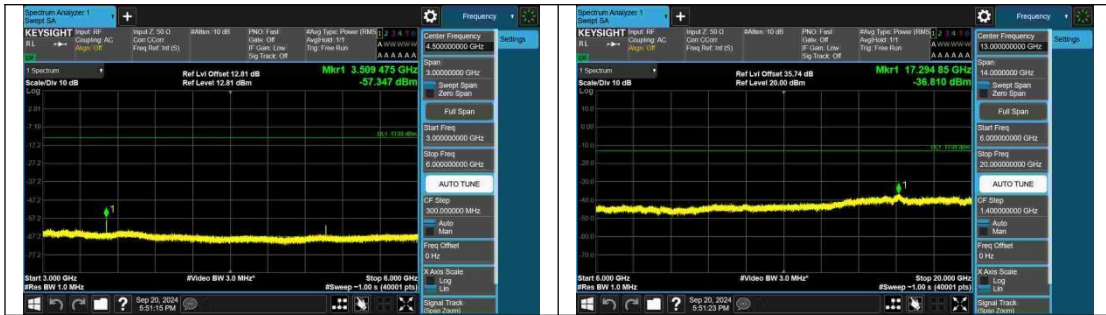

Band4-1.4MHz-QPSK-20393-1RB#0-6000~20000-PASS

Band4-1.4MHz-QPSK-20393-1RB#5-0.009~0.15-PASS

Band4-1.4MHz-QPSK-20393-1RB#5-0.15~30-PASS

Band4-1.4MHz-QPSK-20393-1RB#5-30~1000-PASS

Band4-1.4MHz-QPSK-20393-1RB#5-1000~3000-PASS