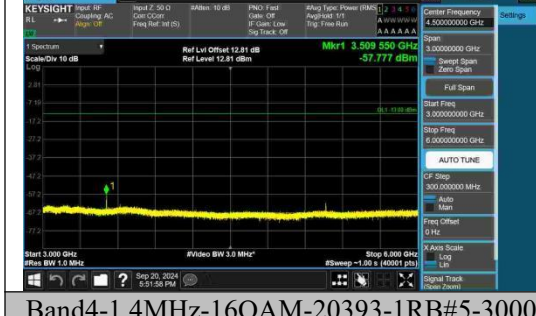

Band4-1.4MHz-16QAM-20393-1RB#5-30~1000-PASS

Band4-1.4MHz-16QAM-20393-1RB#5-3000~6000-PASS