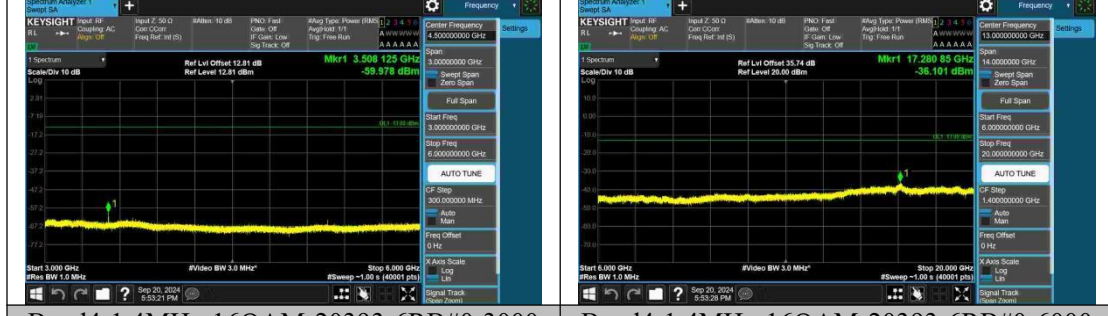

Band4-1.4MHz-16QAM-20393-6RB#0-30~1
000-PASS

Band4-1.4MHz-16QAM-20393-6RB#0-1000
~3000-PASS

Band4-1.4MHz-16QAM-20393-6RB#0-3000
~6000-PASS

Band4-1.4MHz-16QAM-20393-6RB#0-6000
~20000-PASS