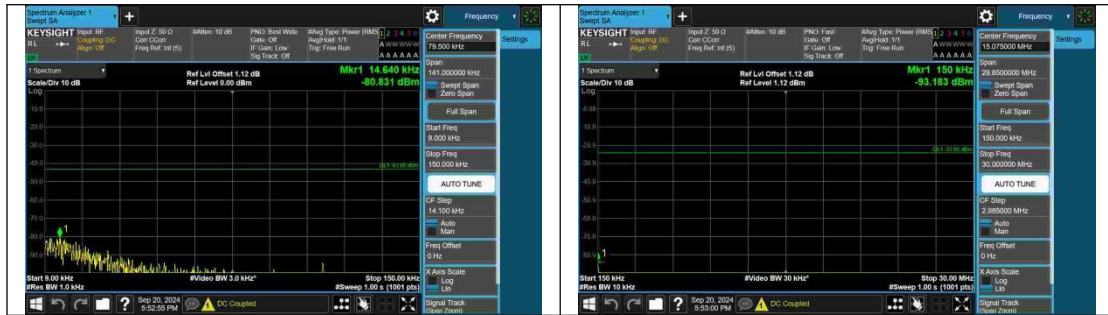

Band4-1.4MHz-16QAM-20393-1RB#5-0.15~30-PASS

Band4-1.4MHz-16QAM-20393-1RB#5-30~1000-PASS

Band4-1.4MHz-16QAM-20393-1RB#5-1000~3000-PASS

Band4-1.4MHz-16QAM-20393-1RB#5-3000~6000-PASS

Band4-1.4MHz-16QAM-20393-1RB#5-6000~20000-PASS