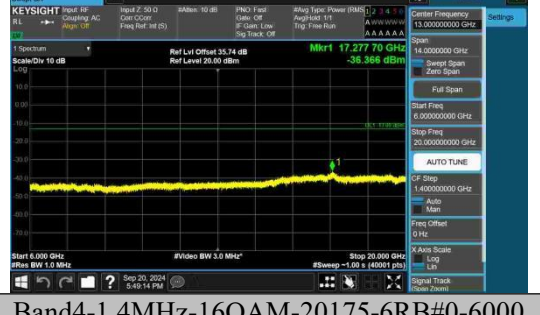

Band4-1.4MHz-16QAM-20175-6RB#0-0.15~30-PASS

Band4-1.4MHz-16QAM-20175-6RB#0-30~1000-PASS

Band4-1.4MHz-16QAM-20175-6RB#0-1000~3000-PASS

Band4-1.4MHz-16QAM-20175-6RB#0-3000~6000-PASS

Band4-1.4MHz-16QAM-20175-6RB#0-6000~20000-PASS