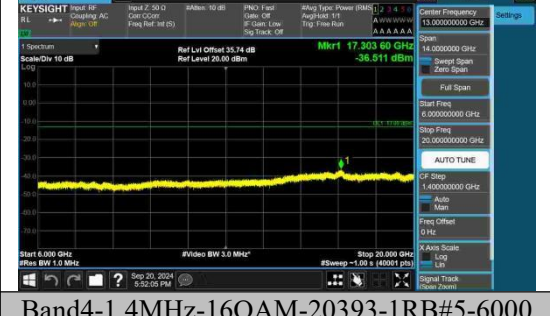

Band4-1.4MHz-16QAM-20393-1RB#5-0.15~30-PASS

Band4-1.4MHz-16QAM-20393-1RB#5-30~1000-PASS

Band4-1.4MHz-16QAM-20393-1RB#5-1000~3000-PASS

Band4-1.4MHz-16QAM-20393-1RB#5-3000~6000-PASS

Band4-1.4MHz-16QAM-20393-1RB#5-6000~20000-PASS