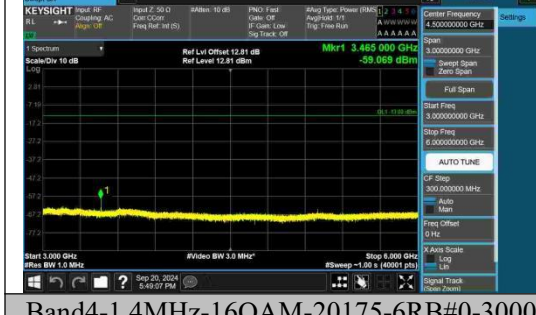

Band4-1.4MHz-16QAM-20175-6RB#0-30~1000-PASS

Band4-1.4MHz-16QAM-20175-6RB#0-3000~6000-PASS