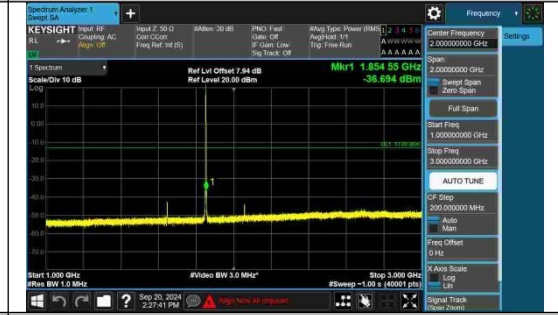

Band2-1.4MHz-16QAM-18607-1RB#5-1000~3000-PASS