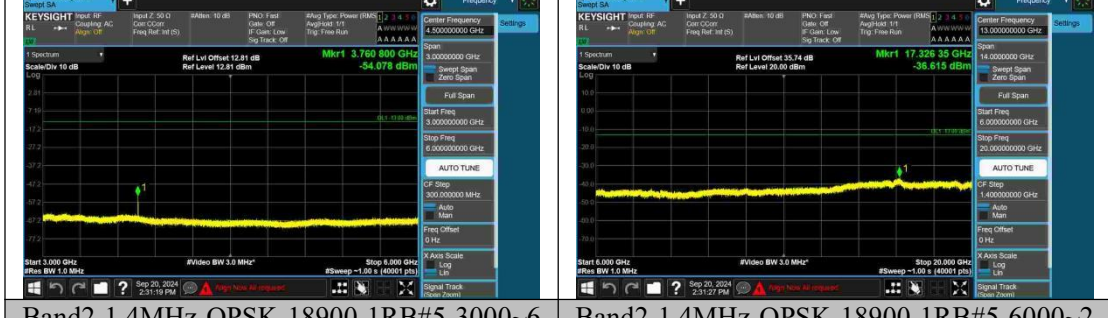

Band2-1.4MHz-QPSK-18900-1RB#0-6000~20000-PASS

Band2-1.4MHz-QPSK-18900-1RB#5-0.009~0.15-PASS

Band2-1.4MHz-QPSK-18900-1RB#5-0.15~30-PASS

Band2-1.4MHz-QPSK-18900-1RB#5-30~1000-PASS

Band2-1.4MHz-QPSK-18900-1RB#5-1000~3000-PASS