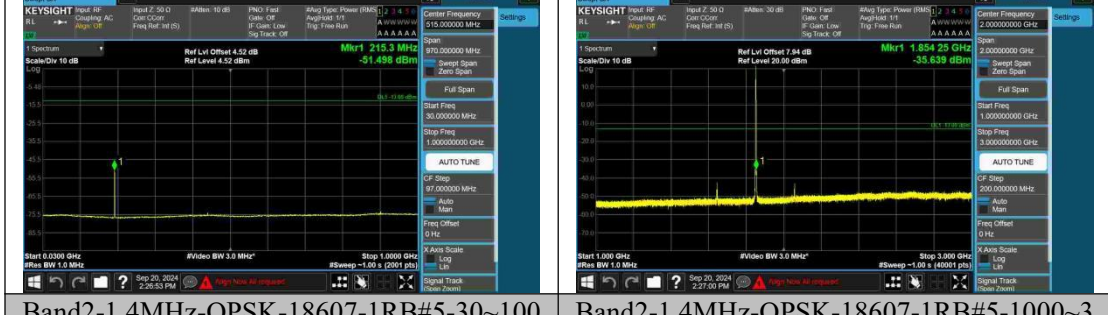

Band2-1.4MHz-QPSK-18607-1RB#5-30~1000-PASS

Band2-1.4MHz-QPSK-18607-1RB#5-1000~3000-PASS