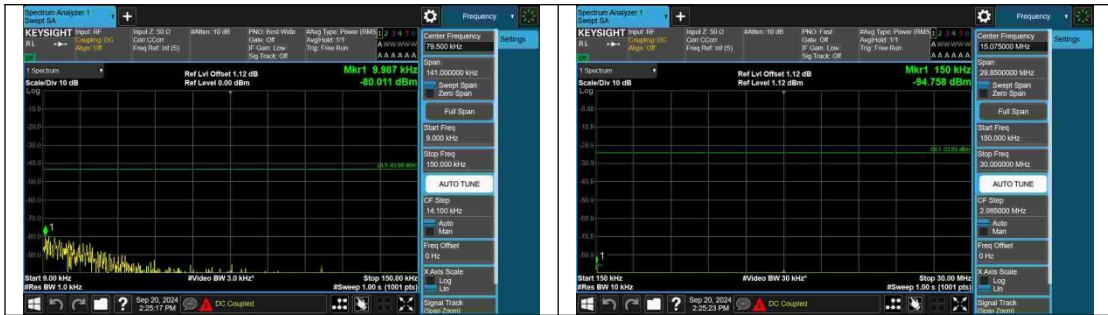

Band2-1.4MHz-QPSK-18607-1RB#0-0.009~0.15-PASS

Band2-1.4MHz-QPSK-18607-1RB#0-0.15~30-PASS