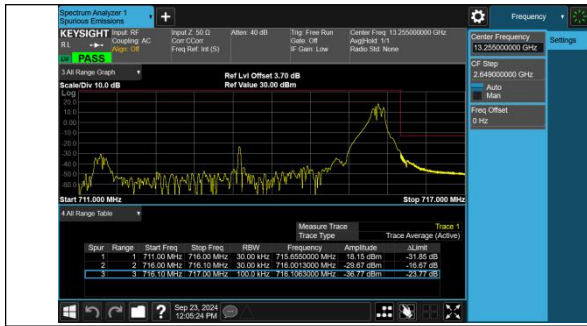

Band12-5MHz-QPSK-23155-25RB#0-PASS

Band12-5MHz-16QAM-23155-1RB#24-PASS