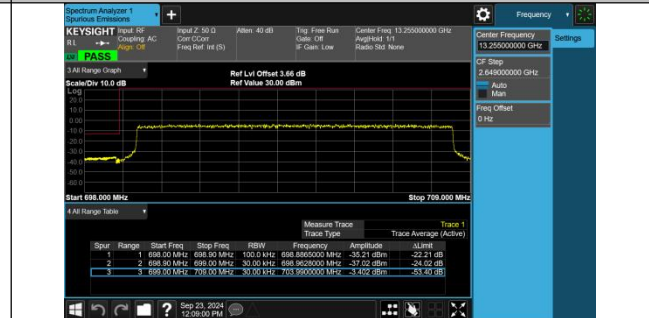

Band12-10MHz-16QAM-23060-1RB#0-PASS

Band12-10MHz-16QAM-23060-50RB#0-PASS