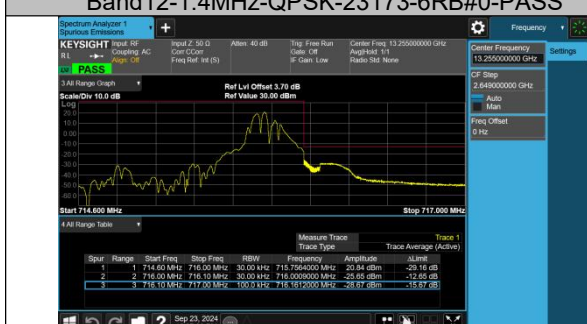

Band12-1.4MHz-QPSK-23173-6RB#0-PASS

Band12-1.4MHz-16QAM-23173-1RB#5-PASS