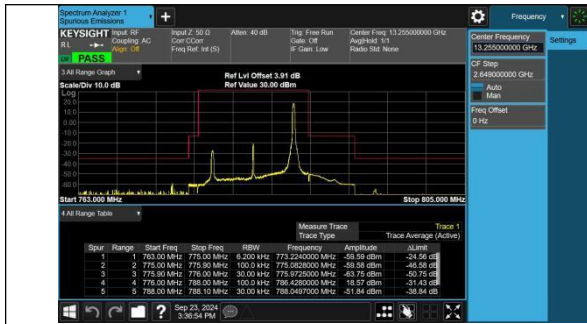

Band12-10MHz-QPSK-23060-50RB#0-PASS

Band12-10MHz-16QAM-23060-1RB#0-PASS

Band12-10MHz-16QAM-23060-1RB#49-PASS

Band12-10MHz-16QAM-23060-50RB#0-PASS

Band12-10MHz-QPSK-23130-1RB#0-PASS

Band12-10MHz-QPSK-23130-1RB#49-PASS