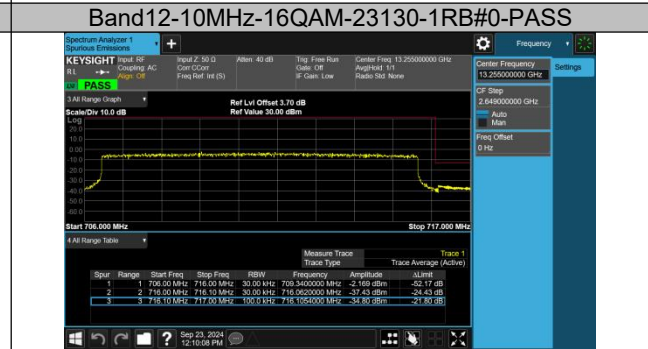

Band12-10MHz-QPSK-23060-50RB#0-PASS

Band12-10MHz-16QAM-23060-1RB#0-PASS

Band12-10MHz-16QAM-23060-1RB#49-PASS

Band12-10MHz-16QAM-23060-50RB#0-PASS

Band12-10MHz-QPSK-23130-1RB#0-PASS

Band12-10MHz-QPSK-23130-1RB#49-PASS