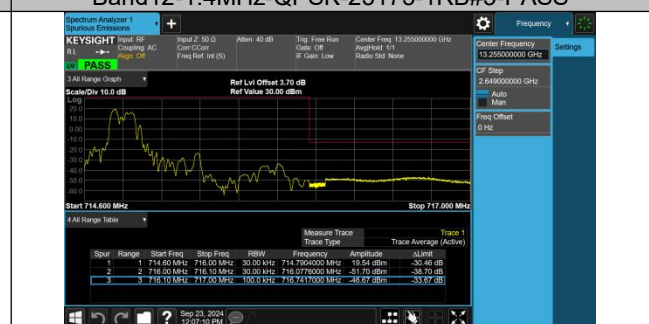

Band12-1.4MHz-QPSK-23173-1RB#5-PASS

Band12-1.4MHz-16QAM-23173-1RB#0-PASS