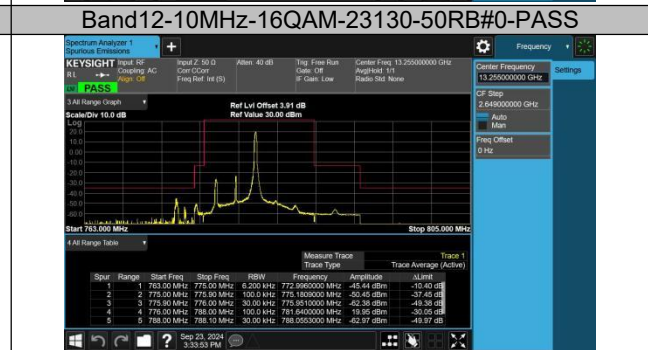

Band12-10MHz-QPSK-23060-50RB#0-PASS

Band12-10MHz-16QAM-23060-1RB#0-PASS

Band12-10MHz-16QAM-23060-1RB#49-PASS

Band12-10MHz-16QAM-23060-50RB#0-PASS

Band12-10MHz-QPSK-23130-1RB#0-PASS

Band12-10MHz-QPSK-23130-1RB#49-PASS