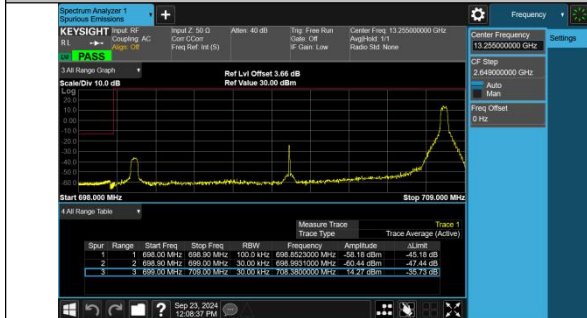

Band12-10MHz-QPSK-23060-50RB#0-PASS

Band12-10MHz-16QAM-23060-1RB#49-PASS