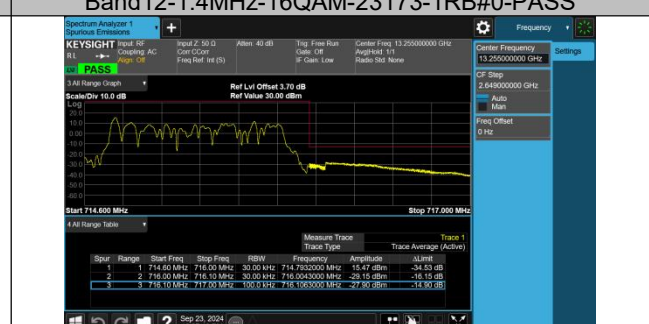

Band12-1.4MHz-16QAM-23173-1RB#0-PASS

Band12-1.4MHz-16QAM-23173-6RB#0-PASS