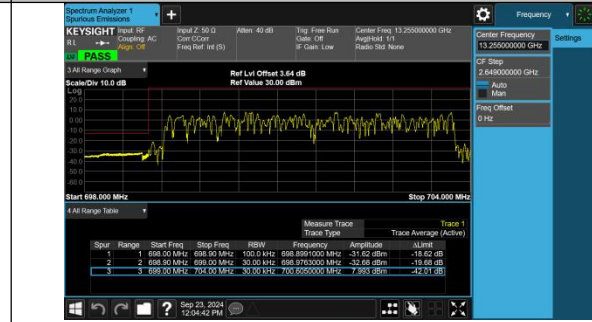

Band12-5MHz-16QAM-23035-1RB#0-PASS

Band12-5MHz-16QAM-23035-25RB#0-PASS