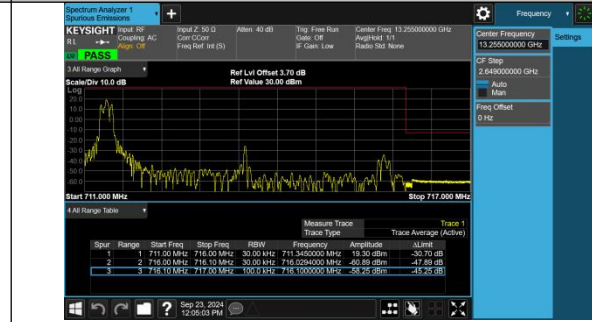

Band12-5MHz-QPSK-23155-1RB#24-PASS

Band12-5MHz-16QAM-23155-1RB#0-PASS