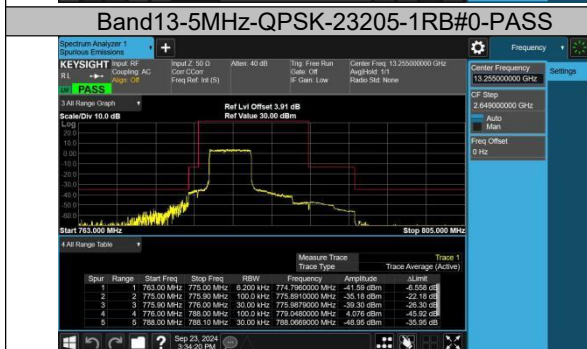

Band12-10MHz-QPSK-23060-50RB#0-PASS

Band12-10MHz-16QAM-23060-1RB#0-PASS

Band12-10MHz-16QAM-23060-1RB#49-PASS

Band12-10MHz-16QAM-23060-50RB#0-PASS

Band12-10MHz-QPSK-23130-1RB#0-PASS

Band12-10MHz-QPSK-23130-1RB#49-PASS