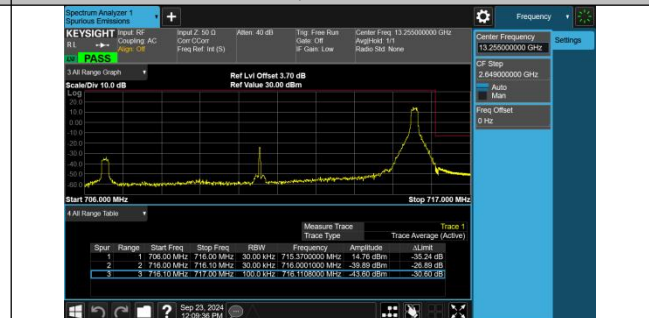

Band12-10MHz-16QAM-23060-50RB#0-PASS

Band12-10MHz-QPSK-23130-1RB#49-PASS