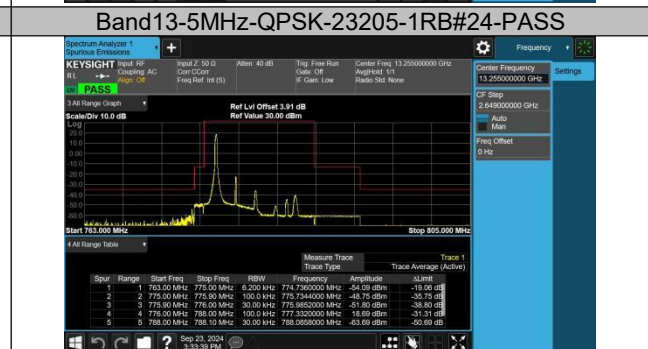

Band12-10MHz-QPSK-23060-50RB#0-PASS

Band12-10MHz-16QAM-23060-1RB#0-PASS

Band12-10MHz-16QAM-23060-1RB#49-PASS

Band12-10MHz-16QAM-23060-50RB#0-PASS

Band12-10MHz-QPSK-23130-1RB#0-PASS

Band12-10MHz-QPSK-23130-1RB#49-PASS