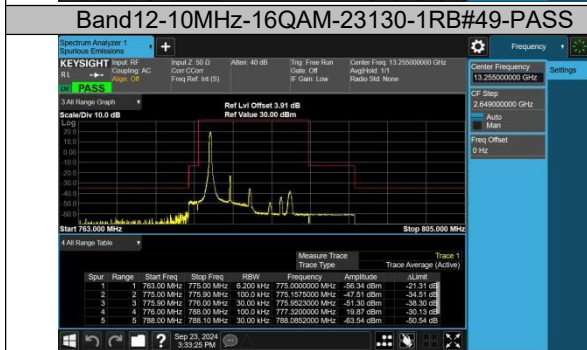

Band12-10MHz-QPSK-23060-50RB#0-PASS

Band12-10MHz-16QAM-23060-1RB#0-PASS

Band12-10MHz-16QAM-23060-1RB#49-PASS

Band12-10MHz-16QAM-23060-50RB#0-PASS

Band12-10MHz-QPSK-23130-1RB#0-PASS

Band12-10MHz-QPSK-23130-1RB#49-PASS