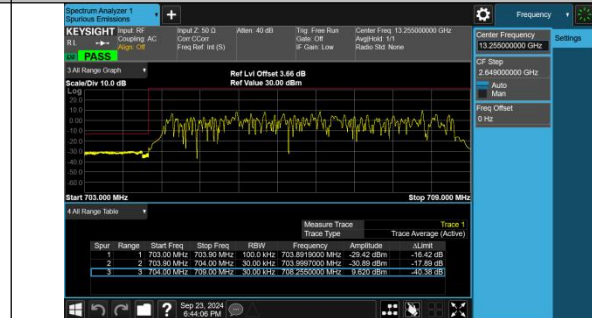

Band17-5MHz-16QAM-23755-1RB#0-PASS

Band17-5MHz-16QAM-23755-25RB#0-PASS