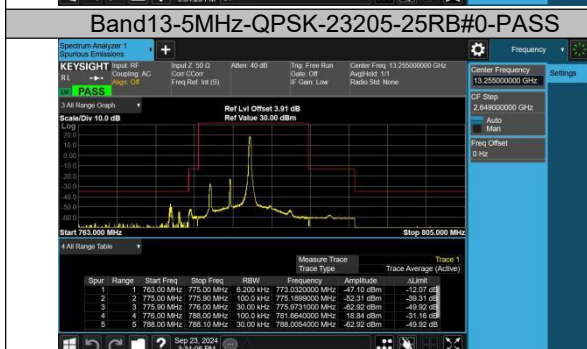

Band12-10MHz-QPSK-23060-50RB#0-PASS

Band12-10MHz-16QAM-23060-1RB#0-PASS

Band12-10MHz-16QAM-23060-1RB#49-PASS

Band12-10MHz-16QAM-23060-50RB#0-PASS

Band12-10MHz-QPSK-23130-1RB#0-PASS

Band12-10MHz-QPSK-23130-1RB#49-PASS