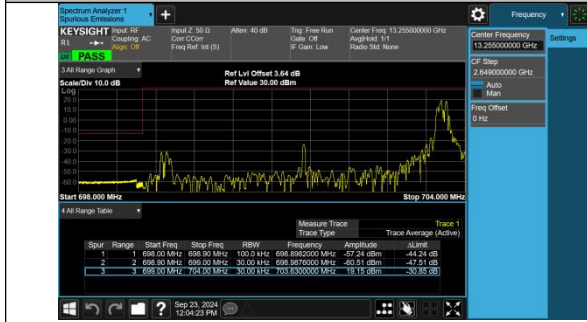

Band12-5MHz-QPSK-23035-25RB#0-PASS

Band12-5MHz-16QAM-23035-1RB#24-PASS