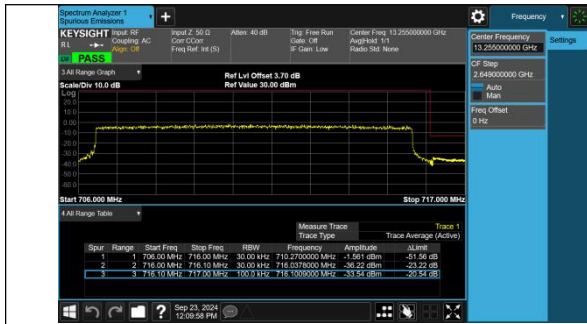

Band12-10MHz-QPSK-23060-50RB#0-PASS

Band12-10MHz-16QAM-23060-1RB#0-PASS

Band12-10MHz-16QAM-23060-1RB#49-PASS

Band12-10MHz-16QAM-23060-50RB#0-PASS

Band12-10MHz-QPSK-23130-1RB#0-PASS

Band12-10MHz-QPSK-23130-1RB#49-PASS