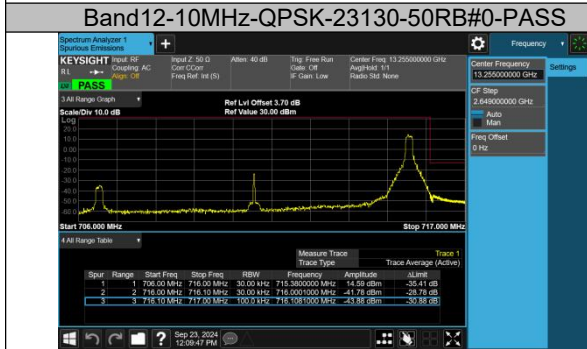

Band12-10MHz-QPSK-23060-50RB#0-PASS

Band12-10MHz-16QAM-23060-1RB#0-PASS

Band12-10MHz-16QAM-23060-1RB#49-PASS

Band12-10MHz-16QAM-23060-50RB#0-PASS

Band12-10MHz-QPSK-23130-1RB#0-PASS

Band12-10MHz-QPSK-23130-1RB#49-PASS