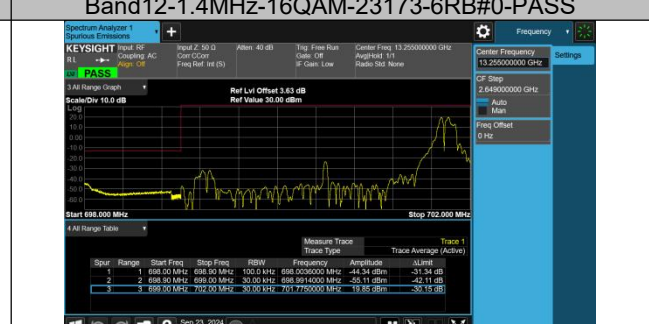

Band12-1.4MHz-QPSK-23173-6RB#0-PASS

Band12-1.4MHz-16QAM-23173-1RB#0-PASS

Band12-1.4MHz-16QAM-23173-1RB#5-PASS

Band12-1.4MHz-16QAM-23173-6RB#0-PASS

Band12-3MHz-QPSK-23025-1RB#0-PASS

Band12-3MHz-QPSK-23025-1RB#14-PASS