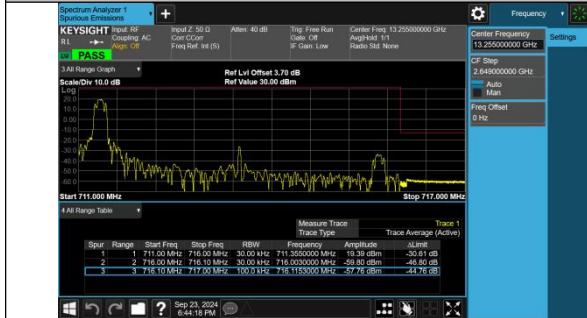

Band17-5MHz-16QAM-23755-1RB#24-PASS

Band17-5MHz-QPSK-23825-1RB#0-PASS