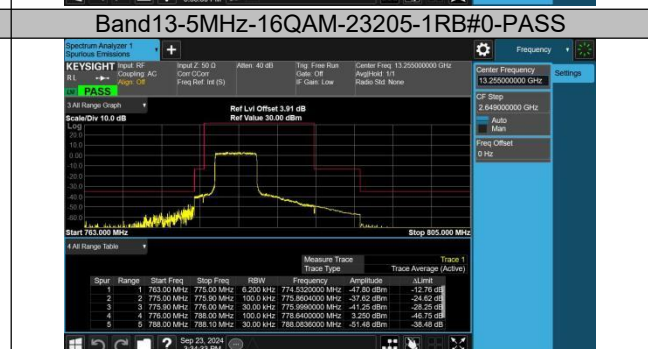

Band12-10MHz-QPSK-23060-50RB#0-PASS

Band12-10MHz-16QAM-23060-1RB#0-PASS

Band12-10MHz-16QAM-23060-1RB#49-PASS

Band12-10MHz-16QAM-23060-50RB#0-PASS

Band12-10MHz-QPSK-23130-1RB#0-PASS

Band12-10MHz-QPSK-23130-1RB#49-PASS