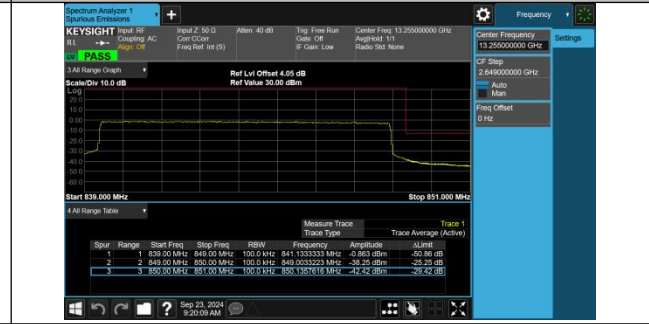

Band5-10MHz-16QAM-20600-1RB#0-PASS

Band5-10MHz-16QAM-20600-50RB#0-PASS