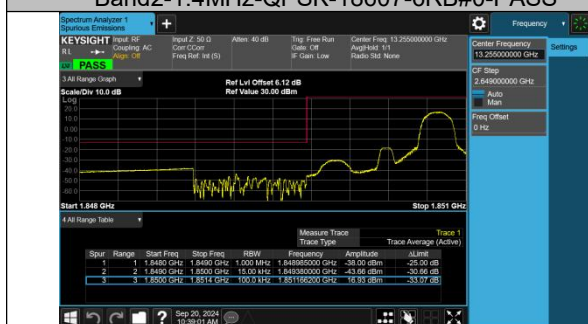

Band2-1.4MHz-QPSK-18607-1RB#0-PASS

Band2-1.4MHz-QPSK-18607-1RB#5-PASS

Band2-1.4MHz-QPSK-18607-6RB#0-PASS

Band2-1.4MHz-16QAM-18607-1RB#0-PASS

Band2-1.4MHz-16QAM-18607-1RB#5-PASS

Band2-1.4MHz-16QAM-18607-6RB#0-PASS