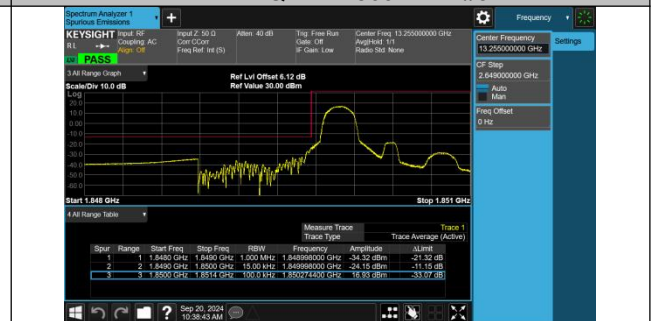

Band2-1.4MHz-16QAM-18607-1RB#0-PASS