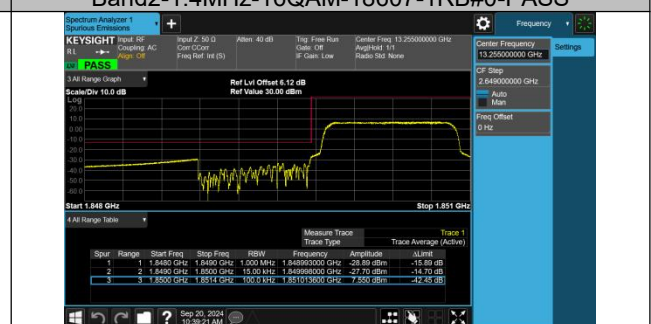

Band2-1.4MHz-QPSK-18607-1RB#0-PASS

Band2-1.4MHz-QPSK-18607-1RB#5-PASS

Band2-1.4MHz-QPSK-18607-6RB#0-PASS

Band2-1.4MHz-16QAM-18607-1RB#0-PASS

Band2-1.4MHz-16QAM-18607-1RB#5-PASS

Band2-1.4MHz-16QAM-18607-6RB#0-PASS