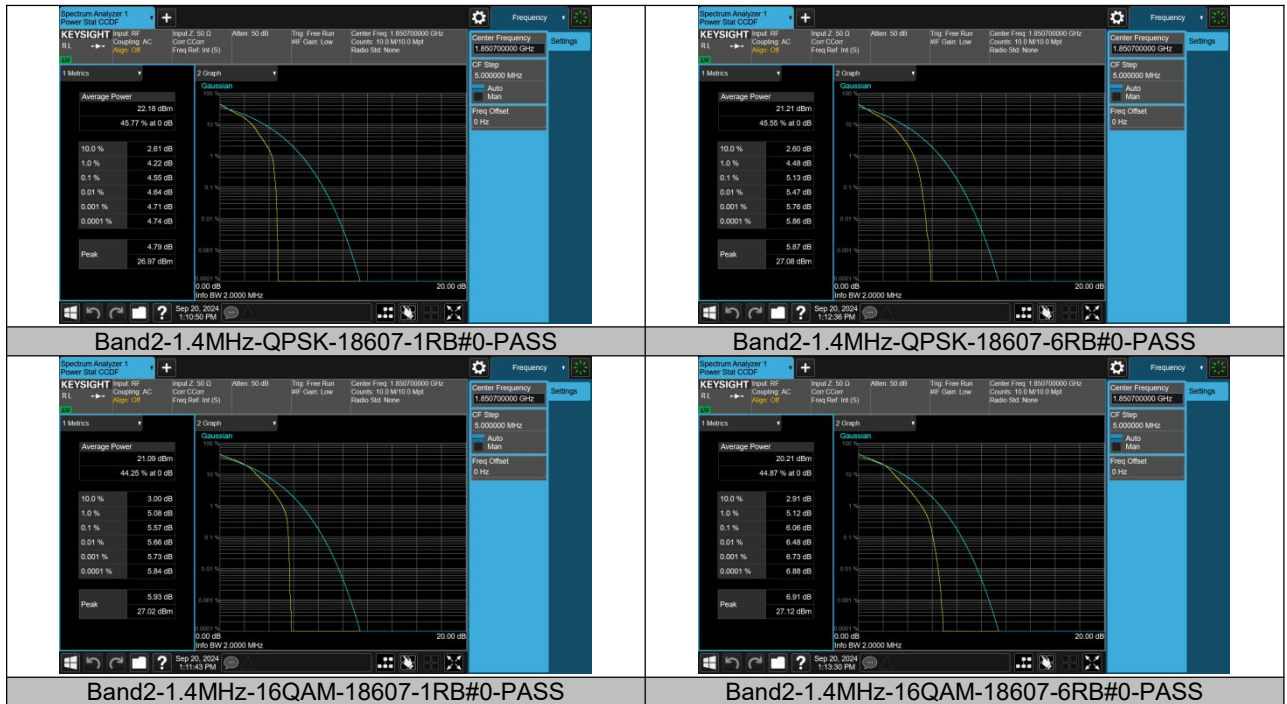

Band13	5MHz	QPSK	23255	1RB#0	4.91	13	PASS
Band13	5MHz	QPSK	23255	25RB#0	5.46	13	PASS
Band13	5MHz	16QAM	23255	1RB#0	5.80	13	PASS
Band13	5MHz	16QAM	23255	25RB#0	6.31	13	PASS
Band13	10MHz	QPSK	23230	1RB#0	4.77	13	PASS
Band13	10MHz	QPSK	23230	50RB#0	5.40	13	PASS
Band13	10MHz	16QAM	23230	1RB#0	5.61	13	PASS
Band13	10MHz	16QAM	23230	50RB#0	6.25	13	PASS
Band17	5MHz	QPSK	23755	1RB#0	4.44	13	PASS
Band17	5MHz	QPSK	23755	25RB#0	5.41	13	PASS
Band17	5MHz	16QAM	23755	1RB#0	5.64	13	PASS
Band17	5MHz	16QAM	23755	25RB#0	6.27	13	PASS
Band17	5MHz	QPSK	23790	1RB#0	4.68	13	PASS
Band17	5MHz	QPSK	23790	25RB#0	5.14	13	PASS
Band17	5MHz	16QAM	23790	1RB#0	5.73	13	PASS
Band17	5MHz	16QAM	23790	25RB#0	6.00	13	PASS
Band17	5MHz	QPSK	23825	1RB#0	3.96	13	PASS
Band17	5MHz	QPSK	23825	25RB#0	5.02	13	PASS
Band17	5MHz	16QAM	23825	1RB#0	4.82	13	PASS
Band17	5MHz	16QAM	23825	25RB#0	5.81	13	PASS
Band17	10MHz	QPSK	23780	1RB#0	4.49	13	PASS
Band17	10MHz	QPSK	23780	50RB#0	5.07	13	PASS
Band17	10MHz	16QAM	23780	1RB#0	5.03	13	PASS
Band17	10MHz	16QAM	23780	50RB#0	5.99	13	PASS
Band17	10MHz	QPSK	23790	1RB#0	4.60	13	PASS
Band17	10MHz	QPSK	23790	50RB#0	5.04	13	PASS
Band17	10MHz	16QAM	23790	1RB#0	5.71	13	PASS
Band17	10MHz	16QAM	23790	50RB#0	5.96	13	PASS
Band17	10MHz	QPSK	23800	1RB#0	4.71	13	PASS
Band17	10MHz	QPSK	23800	50RB#0	5.07	13	PASS
Band17	10MHz	16QAM	23800	1RB#0	5.46	13	PASS
Band17	10MHz	16QAM	23800	50RB#0	5.94	13	PASS