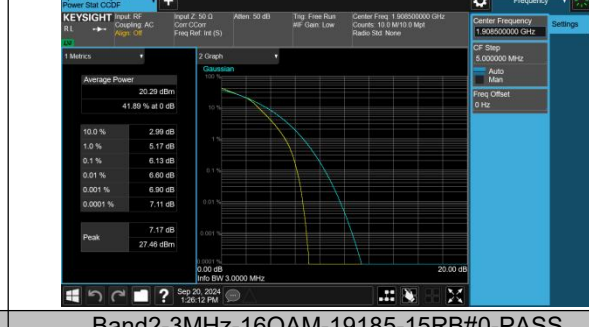

Band2-3MHz-16QAM-18900-15RB#0-PASS

Band2-3MHz-QPSK-19185-15RB#0-PASS