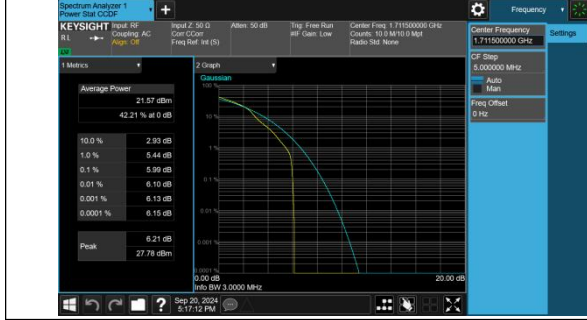

Band4-3MHz-QPSK-19965-1RB#0-PASS

Band4-3MHz-16QAM-19965-1RB#0-PASS