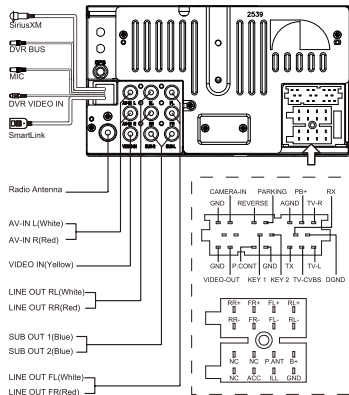

100.00 mm

2-Din DVD Multimedia Station
Built-in Bluetooth, Smartphone Link,
Navigation System

MODEL NO.: NV17

DO NOT connect any speaker wires to the metal body or chassis of the vehicle. DO NOT connect the speaker common (-) wires to each other. Connect each speaker wire directly to each speaker terminal. All speaker common (-) wires must remain floating.

FCC ID: 2AEIN-NV17

12V --- 15A max
⊖ GROUND

CLASS 1
LASER PRODUCT

P/N:127071009357

This device complies with Part 15 of the FCC Rules. Operation is subject to the following two conditions:

- (1) This device may not cause harmful interference, and
- (2) This device must accept any interference received, including interference that may cause undesired operation.

70.00 mm