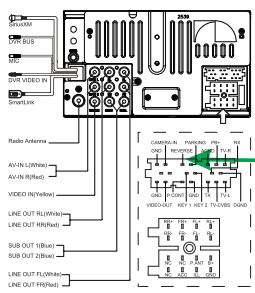

MODEL NO.: NV17

FCC ID: 2AEIN-NV17

12V 15A max
GROUND

CLASS 1
LASER PRODUCT

PIN:127071009357

型号标贴