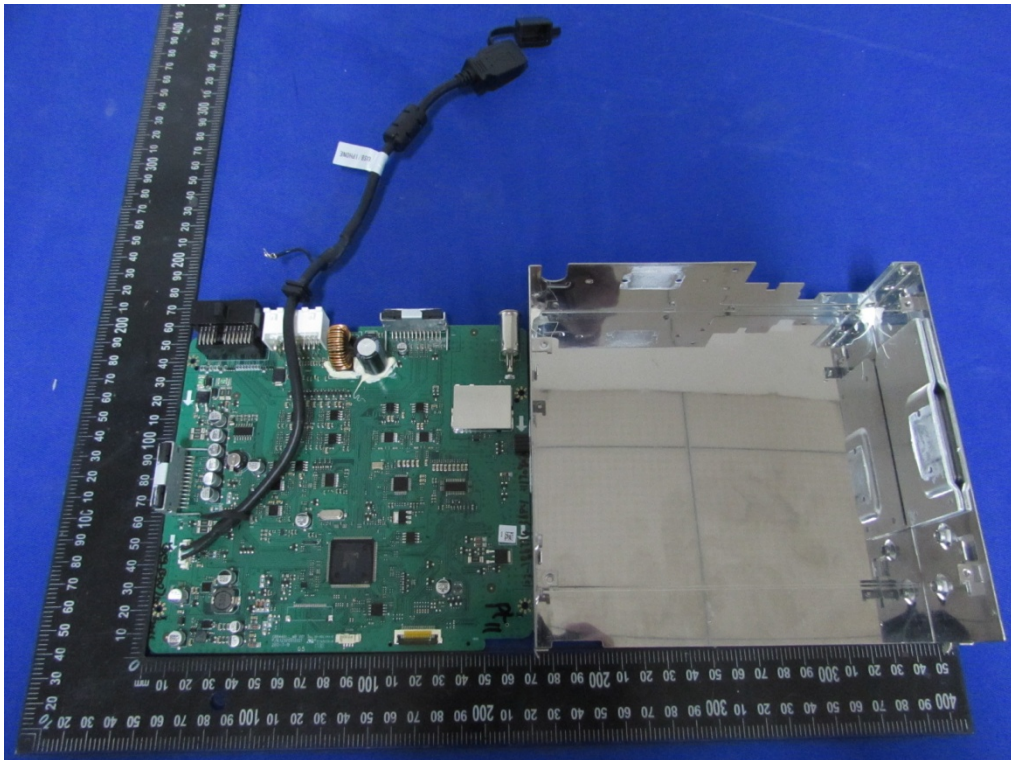

Internal Photos

M/N: M608