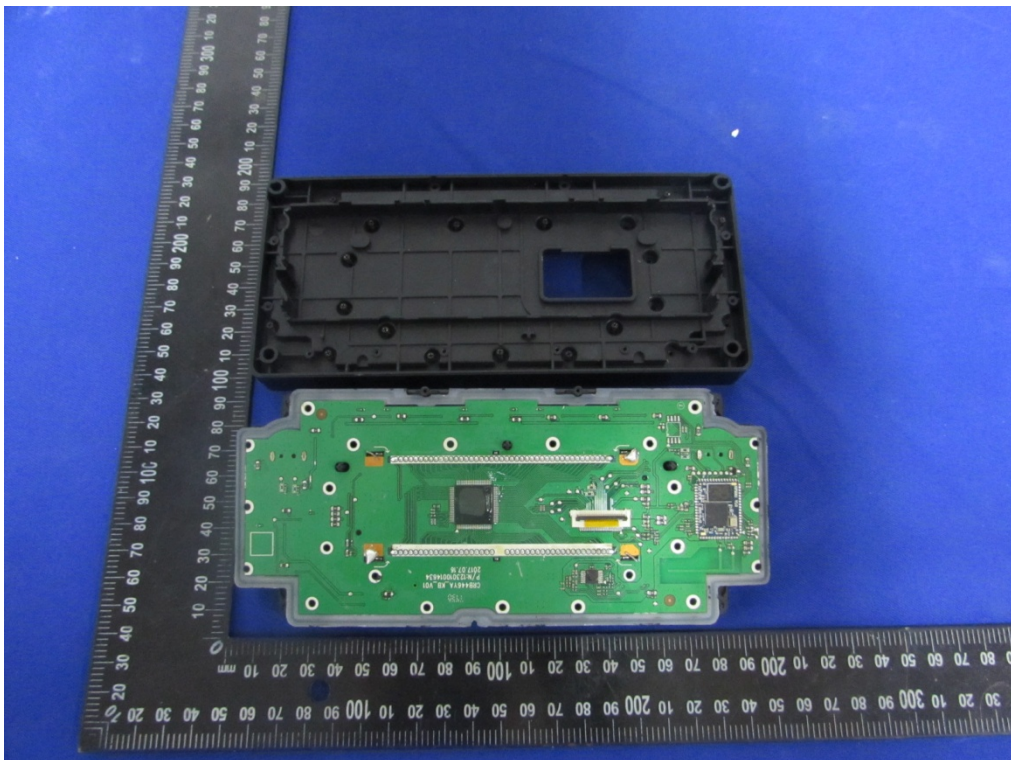

# Internal Photos

M/N: M608

# Internal Photos

M/N: M608

Bluetooth  
Antenna