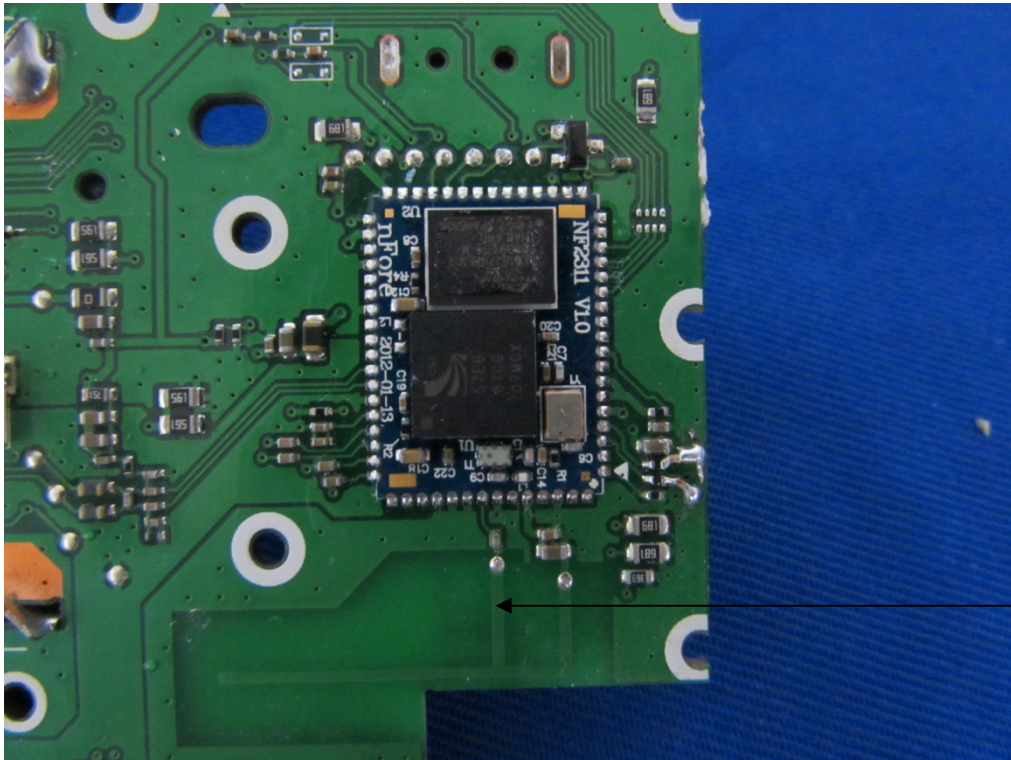

# Internal Photos

M/N: M608

# Internal Photos

M/N: M608

Bluetooth  
Antenna