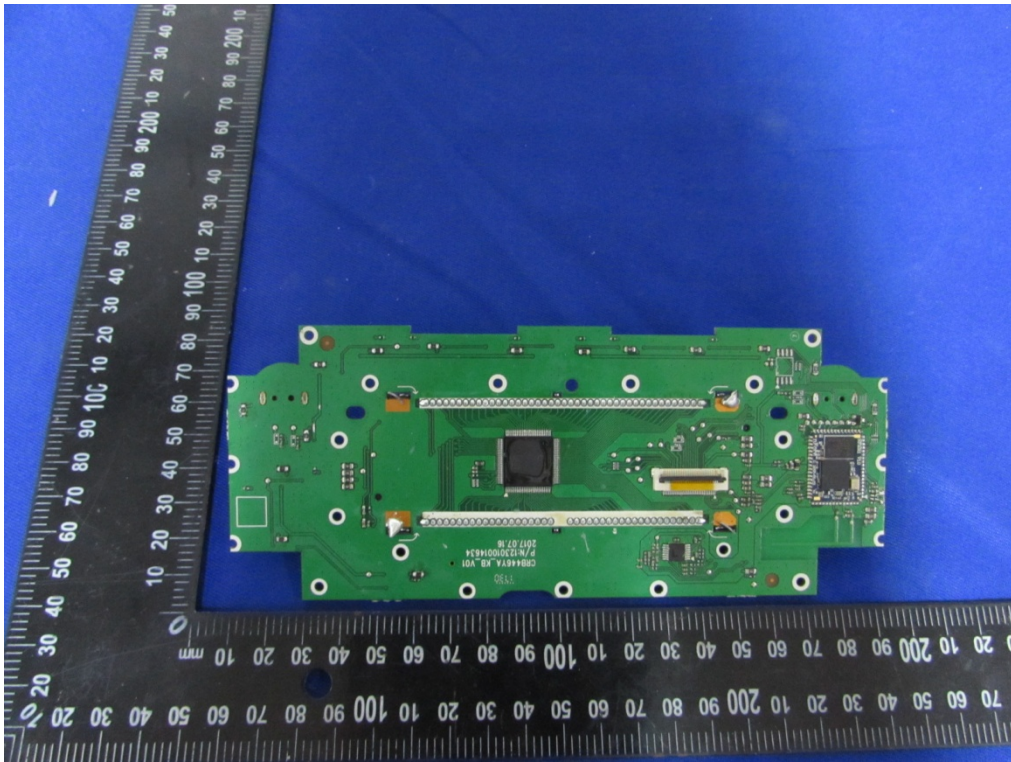

# Internal Photos

M/N: M608

# Internal Photos

M/N: M608

Bluetooth  
Antenna