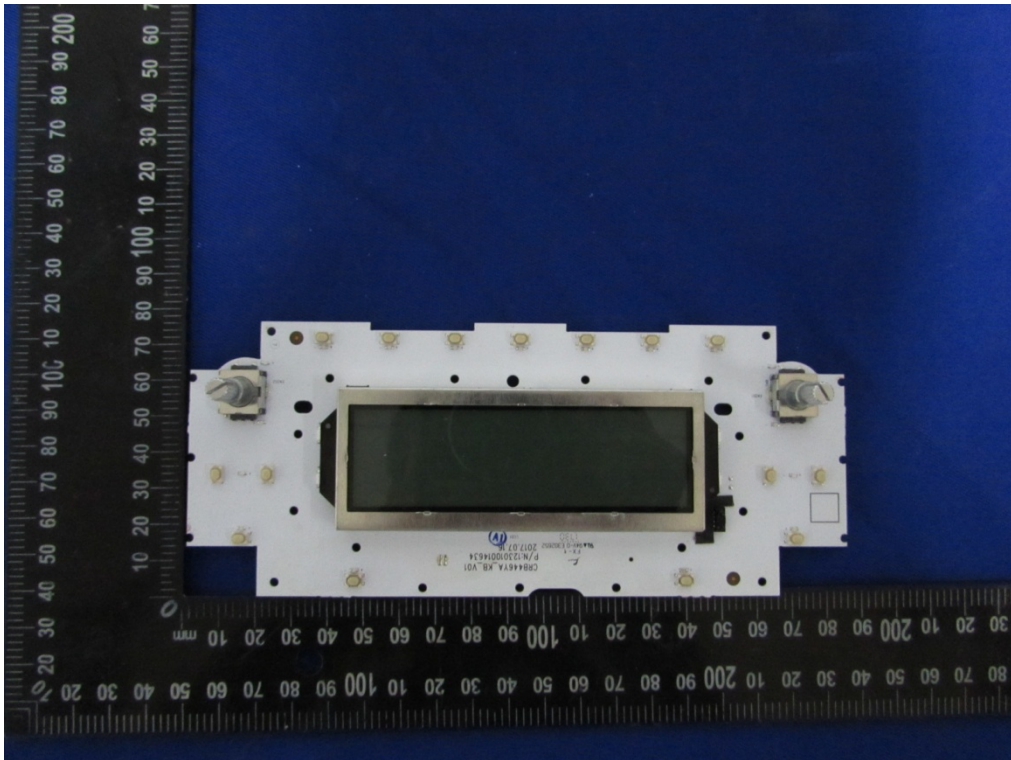

Internal Photos

M/N: M608