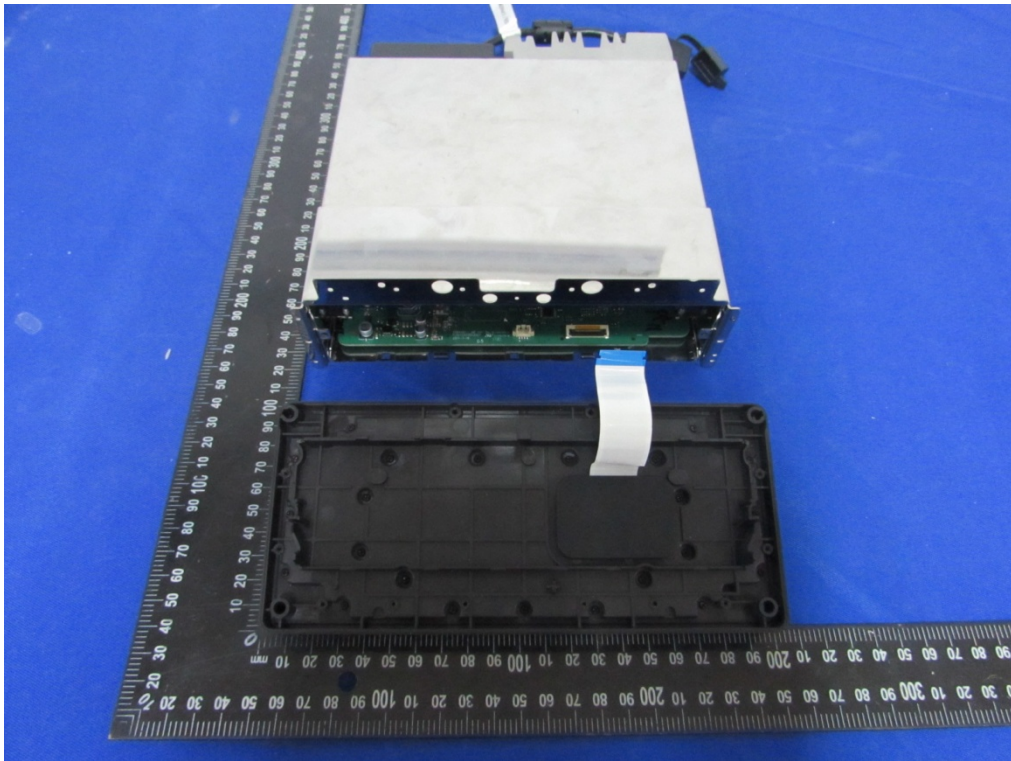

# Internal Photos

M/N: M608

# Internal Photos

M/N: M608

Bluetooth  
Antenna