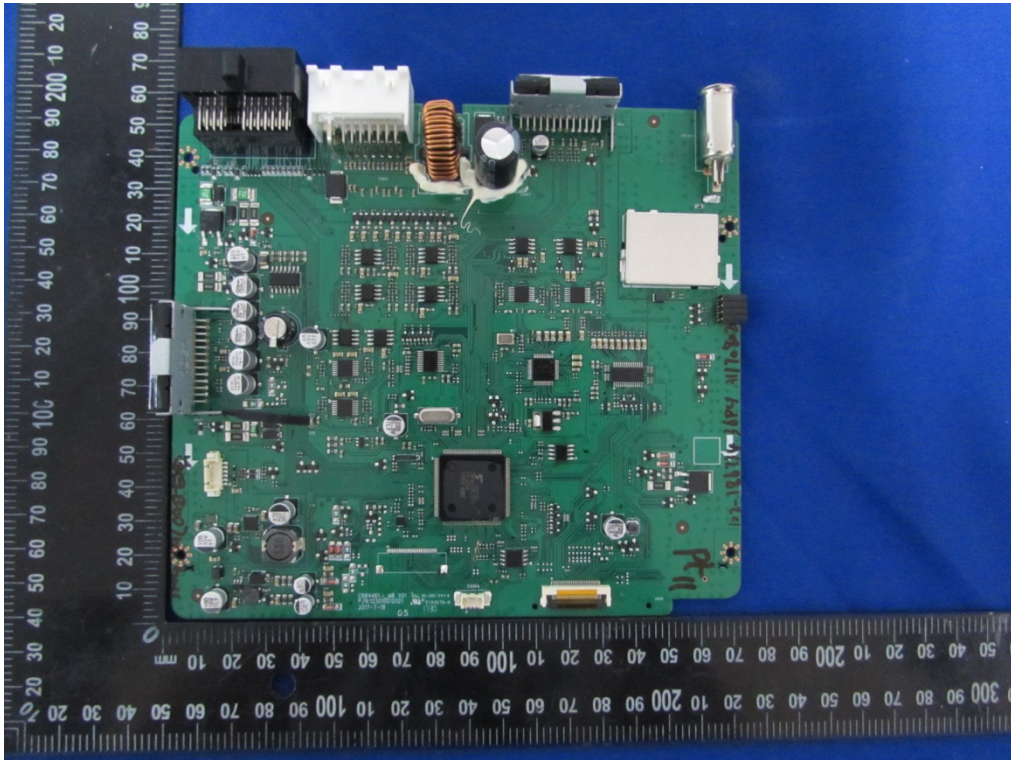

Internal Photos

M/N: M608