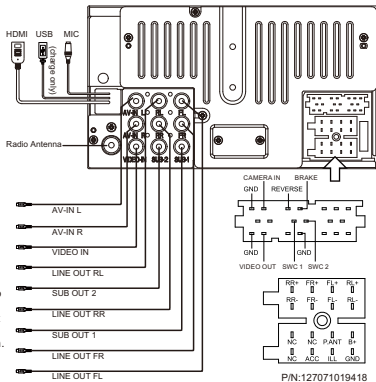

90.00 mm

By Johnson Safety Inc.

2-Din DVD Multimedia Station
Built-in Bluetooth, Smartphone Link

MODEL NO.:K17

DO NOT connect any speaker wires to the metal body or chassis of the vehicle. DO NOT connect the speaker common (-) wires to each other. Connect each speaker wire directly to each speaker terminal. All speaker common (-) wires must remain floating.

12V 15A max
⊖ GROUND

FCC ID: 2AEIN-K17

55.00 mm