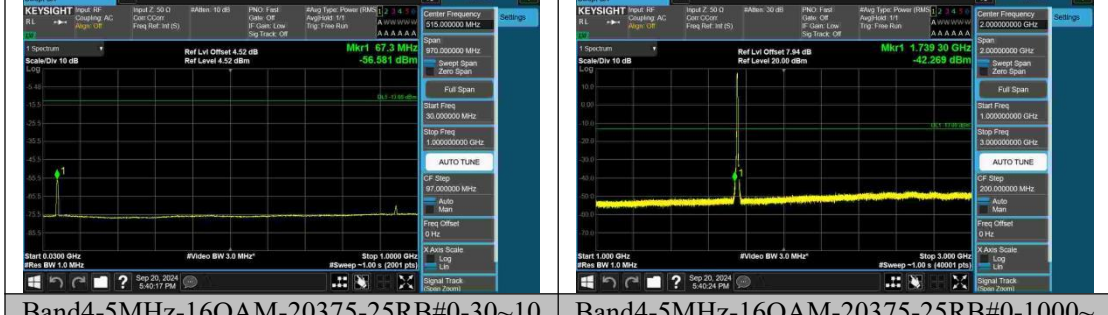

Band4-5MHz-16QAM-20375-25RB#0-0.009
~0.15-PASS

Band4-5MHz-16QAM-20375-25RB#0-0.15~
30-PASS

Band4-5MHz-16QAM-20375-25RB#0-30~10
00-PASS

Band4-5MHz-16QAM-20375-25RB#0-1000~
3000-PASS