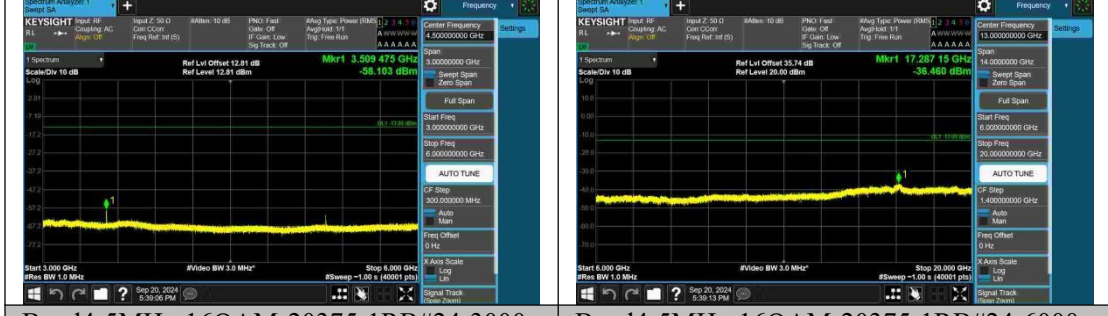

Band4-5MHz-16QAM-20375-1RB#24-30~10
00-PASS

Band4-5MHz-16QAM-20375-1RB#24-1000~
3000-PASS

Band4-5MHz-16QAM-20375-1RB#24-3000~
6000-PASS

Band4-5MHz-16QAM-20375-1RB#24-6000~
20000-PASS