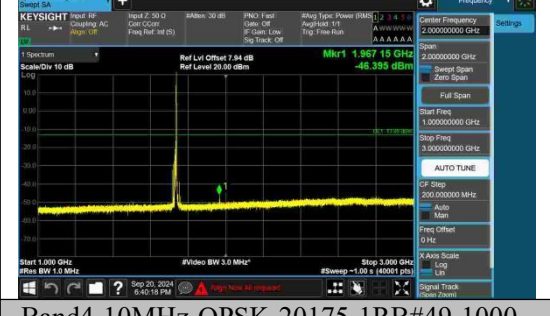

Band4-10MHz-QPSK-20175-1RB#49-0.15~30-PASS

Band4-10MHz-QPSK-20175-1RB#49-1000~3000-PASS