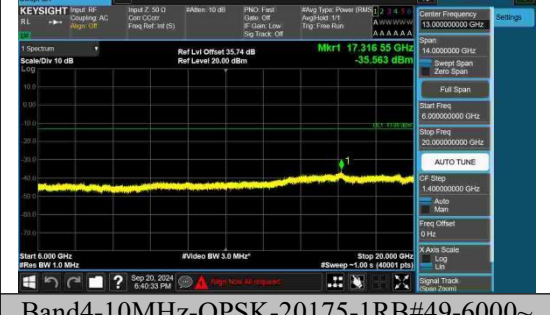

Band4-10MHz-QPSK-20175-1RB#49-0.15~30-PASS

Band4-10MHz-QPSK-20175-1RB#49-30~1000-PASS

Band4-10MHz-QPSK-20175-1RB#49-1000~3000-PASS

Band4-10MHz-QPSK-20175-1RB#49-3000~6000-PASS

Band4-10MHz-QPSK-20175-1RB#49-6000~20000-PASS