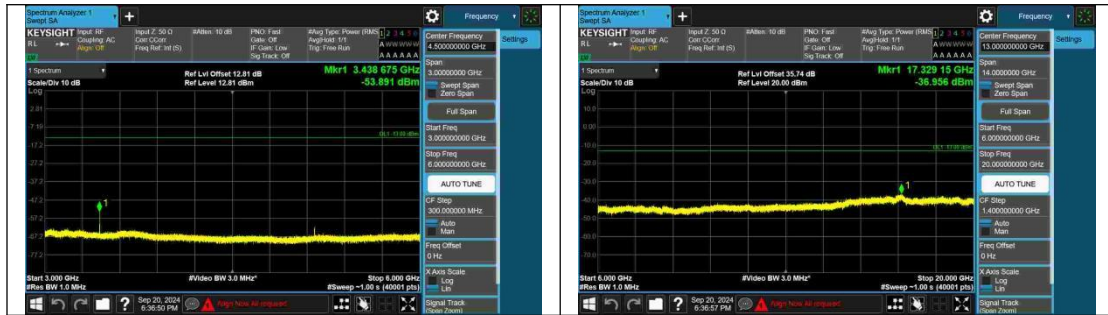

Band4-10MHz-16QAM-20000-1RB#0-6000~
20000-PASS

Band4-10MHz-16QAM-20000-1RB#49-0.00
9~0.15-PASS

Band4-10MHz-16QAM-20000-1RB#49-0.15
~30-PASS

Band4-10MHz-16QAM-20000-1RB#49-30~1
000-PASS

Band4-10MHz-16QAM-20000-1RB#49-1000
~3000-PASS