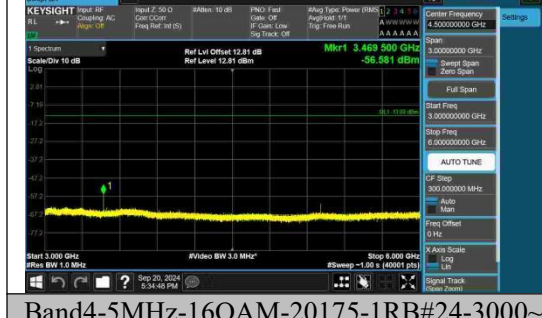

Band4-5MHz-16QAM-20175-1RB#24-30~1000-PASS

Band4-5MHz-16QAM-20175-1RB#24-3000~6000-PASS