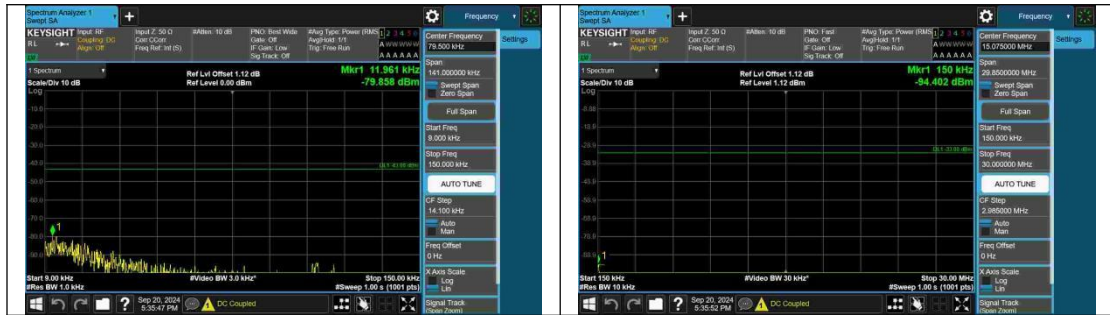

Band4-5MHz-16QAM-20175-1RB#24-0.15~30-PASS

Band4-5MHz-16QAM-20175-1RB#24-30~1000-PASS

Band4-5MHz-16QAM-20175-1RB#24-1000~3000-PASS

Band4-5MHz-16QAM-20175-1RB#24-3000~6000-PASS

Band4-5MHz-16QAM-20175-1RB#24-6000~20000-PASS