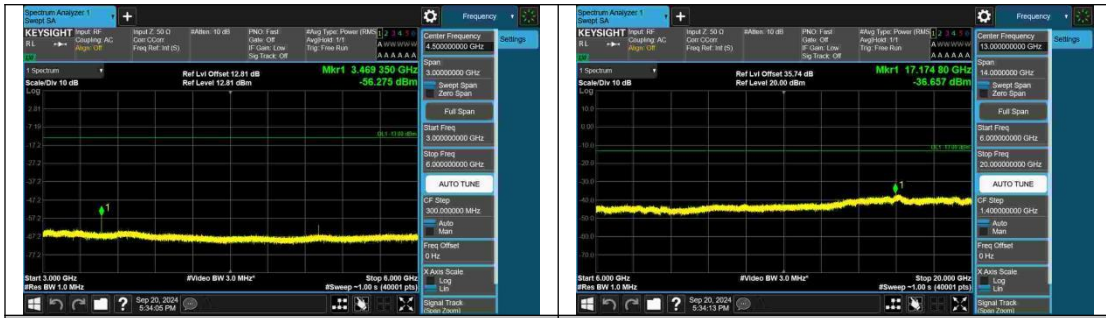

Band4-5MHz-QPSK-20175-1RB#0-6000~20000-PASS

Band4-5MHz-QPSK-20175-1RB#24-0.009~0.15-PASS

Band4-5MHz-QPSK-20175-1RB#24-0.15~30-PASS

Band4-5MHz-QPSK-20175-1RB#24-30~1000-PASS

Band4-5MHz-QPSK-20175-1RB#24-1000~3000-PASS