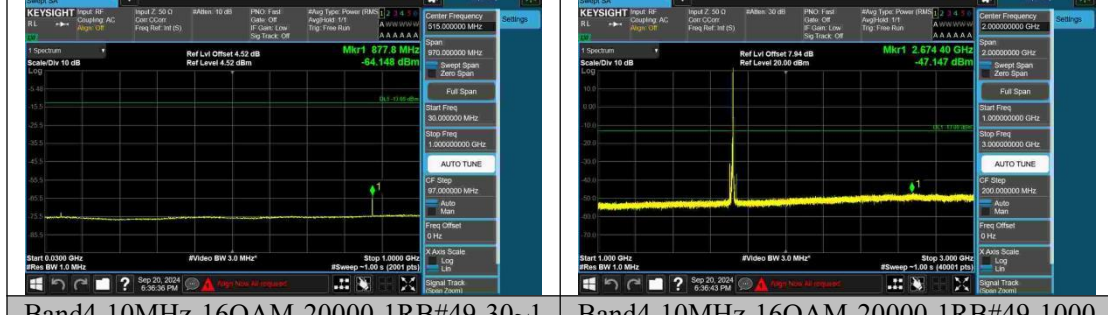

Band4-10MHz-16QAM-20000-1RB#49-0.00
9~0.15-PASS

Band4-10MHz-16QAM-20000-1RB#49-0.15
~30-PASS

Band4-10MHz-16QAM-20000-1RB#49-30~1
000-PASS

Band4-10MHz-16QAM-20000-1RB#49-1000
~3000-PASS