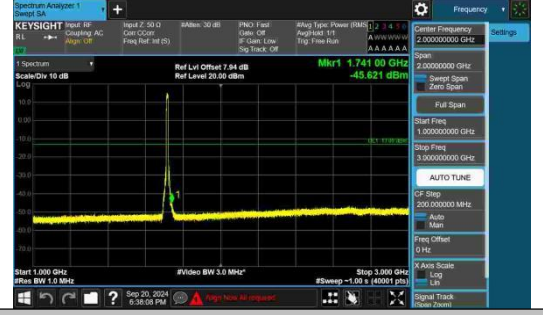

Band4-10MHz-16QAM-20000-50RB#0-0.15
~30-PASS

Band4-10MHz-16QAM-20000-50RB#0-1000
~3000-PASS