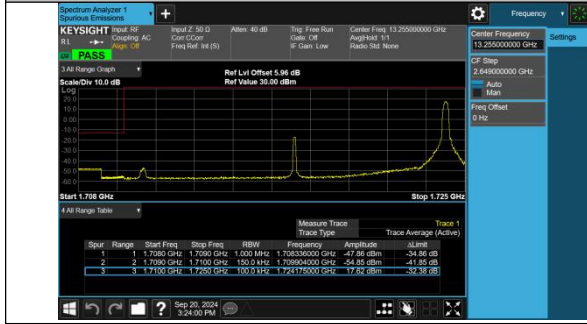

Band4-15MHz-QPSK-20025-75RB#0-PASS

Band4-15MHz-16QAM-20025-1RB#74-PASS