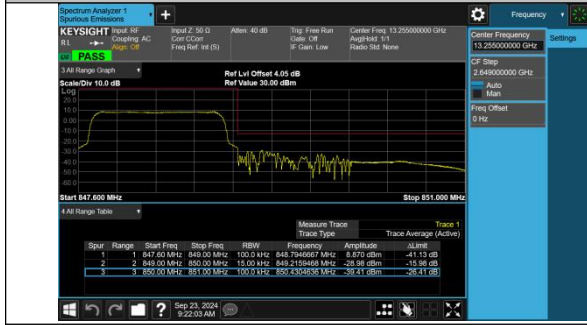

Band5-1.4MHz-16QAM-20407-1RB#0-PASS

Band5-1.4MHz-16QAM-20407-1RB#5-PASS

Band5-1.4MHz-16QAM-20407-6RB#0-PASS

Band5-1.4MHz-QPSK-20643-1RB#0-PASS

Band5-1.4MHz-QPSK-20643-1RB#5-PASS

Band5-1.4MHz-QPSK-20643-6RB#0-PASS