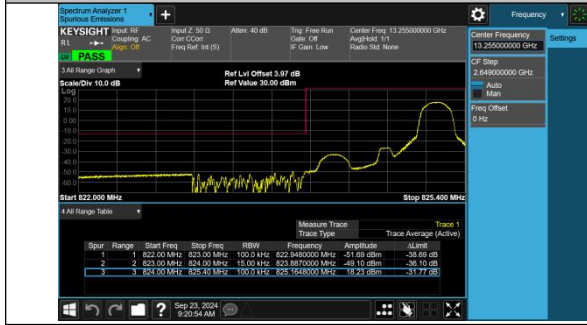

Band5-1.4MHz-QPSK-20407-6RB#0-PASS

Band5-1.4MHz-16QAM-20407-1RB#5-PASS