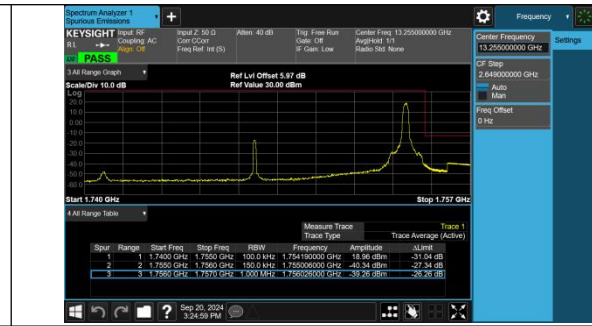

Band4-15MHz-16QAM-20025-1RB#0-PASS

Band4-15MHz-16QAM-20025-1RB#74-PASS

Band4-15MHz-16QAM-20025-75RB#0-PASS

Band4-15MHz-QPSK-20325-1RB#0-PASS

Band4-15MHz-QPSK-20325-1RB#74-PASS

Band4-15MHz-QPSK-20325-75RB#0-PASS