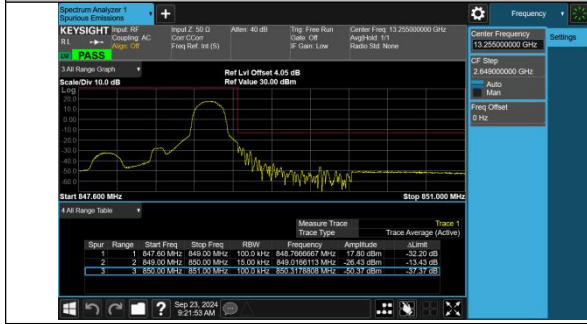

Band5-1.4MHz-QPSK-20643-6RB#0-PASS

Band5-1.4MHz-16QAM-20643-1RB#5-PASS