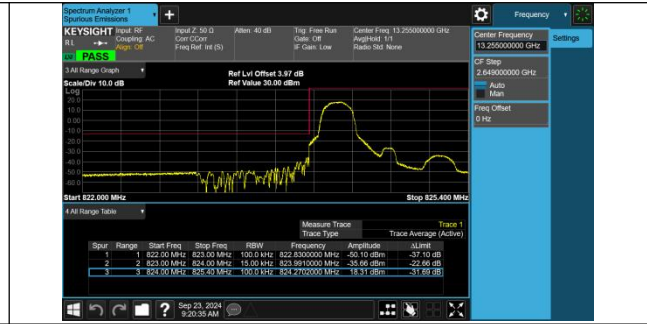

Band4-20MHz-16QAM-20300-1RB#0-PASS

Band4-20MHz-16QAM-20300-1RB#99-PASS

Band4-20MHz-16QAM-20300-100RB#0-PASS

Band5-1.4MHz-QPSK-20407-1RB#0-PASS

Band5-1.4MHz-QPSK-20407-1RB#5-PASS

Band5-1.4MHz-QPSK-20407-6RB#0-PASS