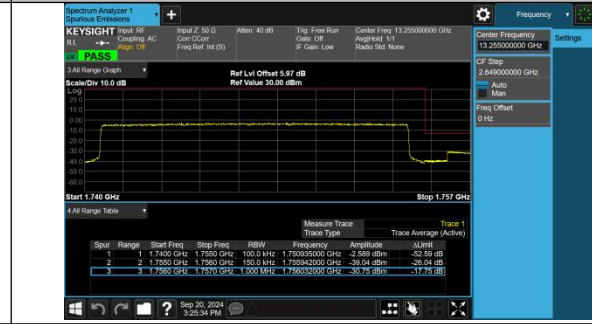

Band4-15MHz-16QAM-20325-1RB#0-PASS

Band4-15MHz-16QAM-20325-75RB#0-PASS