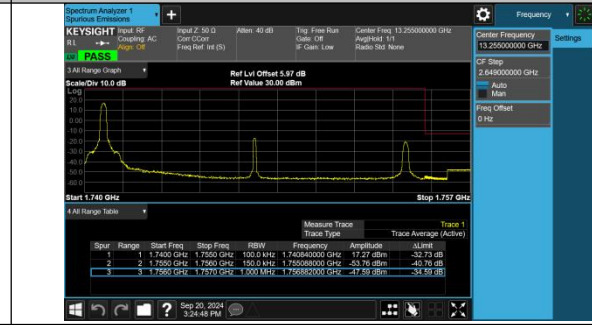

Band4-15MHz-16QAM-20025-1RB#0-PASS

Band4-15MHz-16QAM-20025-1RB#74-PASS

Band4-15MHz-16QAM-20025-75RB#0-PASS

Band4-15MHz-QPSK-20325-1RB#0-PASS

Band4-15MHz-QPSK-20325-1RB#74-PASS

Band4-15MHz-QPSK-20325-75RB#0-PASS