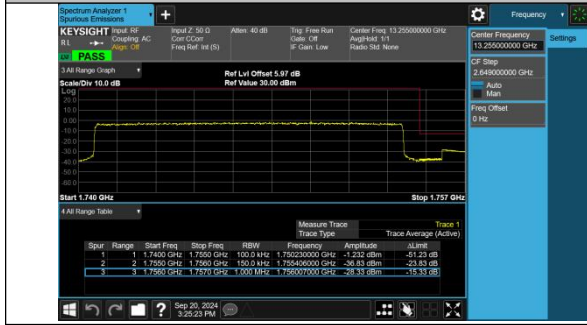

Band4-15MHz-16QAM-20025-1RB#0-PASS

Band4-15MHz-16QAM-20025-1RB#74-PASS

Band4-15MHz-16QAM-20025-75RB#0-PASS

Band4-15MHz-QPSK-20325-1RB#0-PASS

Band4-15MHz-QPSK-20325-1RB#74-PASS

Band4-15MHz-QPSK-20325-75RB#0-PASS