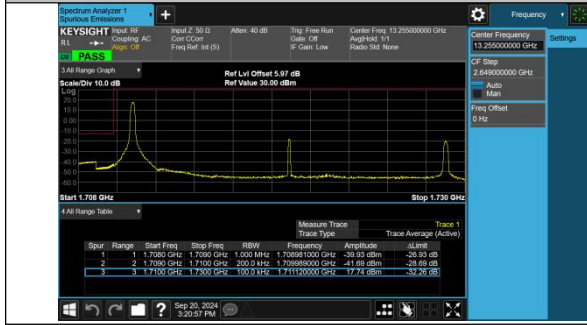

Band4-15MHz-16QAM-20325-1RB#74-PASS

Band4-20MHz-QPSK-20050-1RB#0-PASS