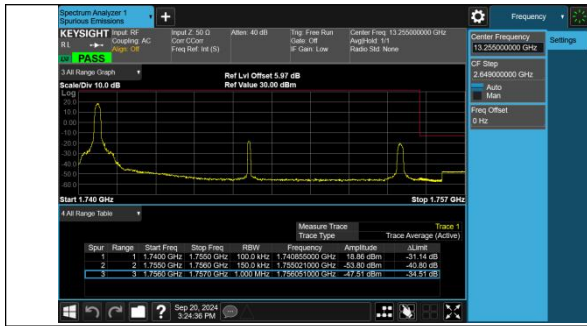

Band4-15MHz-16QAM-20025-1RB#74-PASS

Band4-15MHz-QPSK-20325-1RB#0-PASS