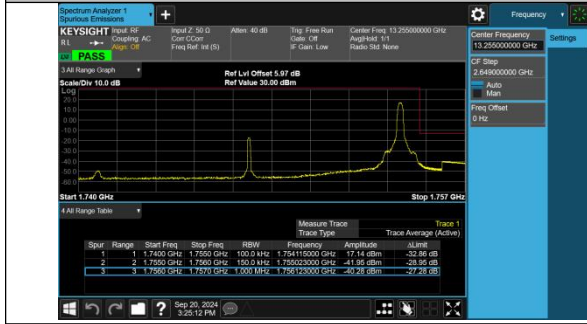

Band4-15MHz-QPSK-20325-75RB#0-PASS

Band4-15MHz-16QAM-20325-1RB#74-PASS