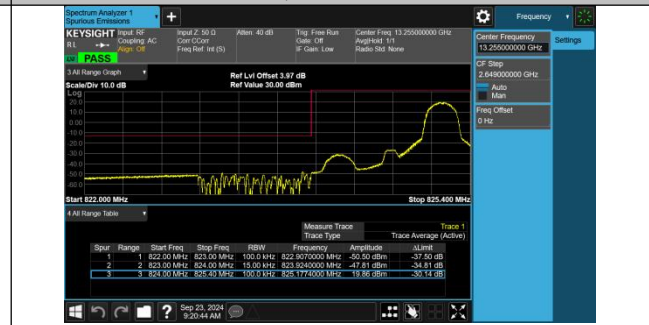

Band4-20MHz-16QAM-20300-100RB#0-PASS

Band5-1.4MHz-QPSK-20407-1RB#5-PASS