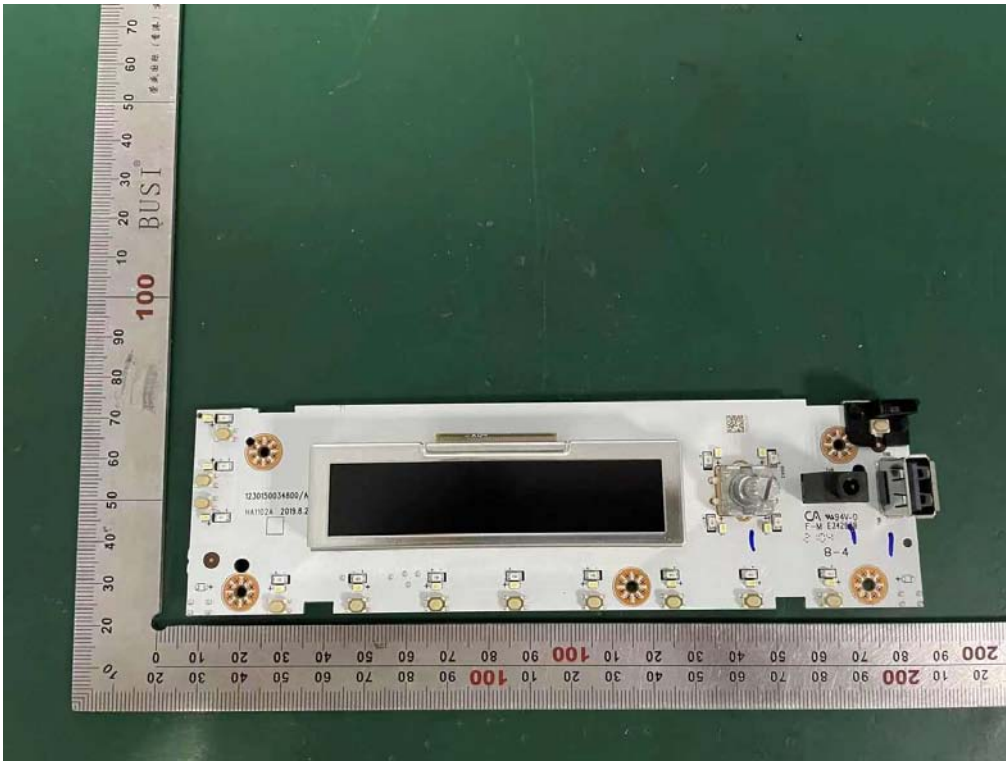

Internal photos
M/N: 4275486C1

Internal photos
M/N: 4275486C1

Bluetooth antenna

Internal photos
M/N: 4275486C1

Internal photos
M/N: 4275486C1