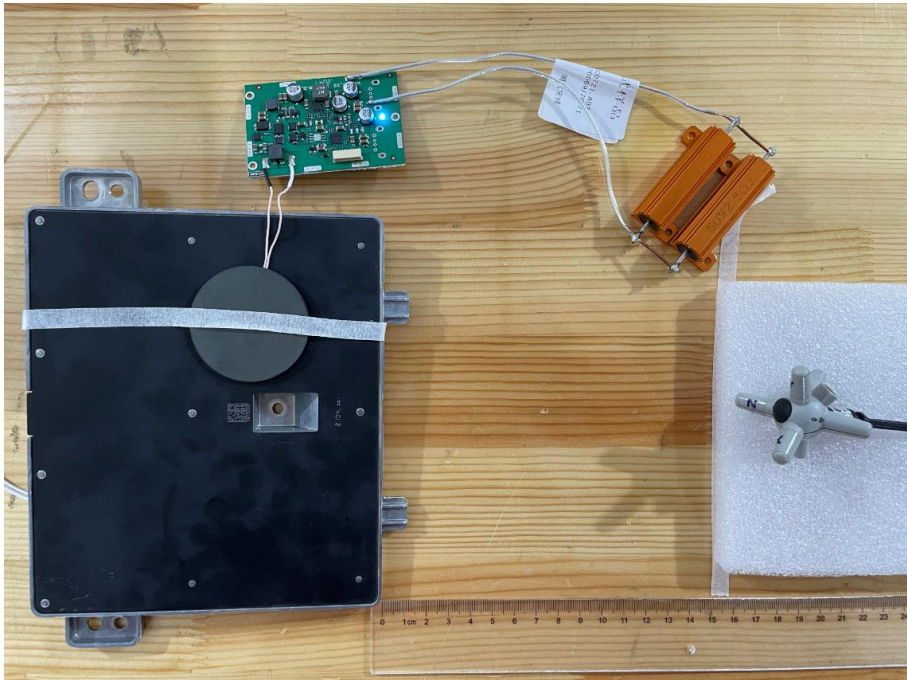

# TEST SETUP PHOTOS

Mode 2

E-field Test Setup Photo of Position A(15cm)

E-field Test Setup Photo of Position B(15cm)

E-field Test Setup Photo of Position C(15cm)

E-field Test Setup Photo of Position D(15cm)

E-field Test Setup Photo of Position E(20cm)

Mode 1

E-field Test Setup Photo of Position A(15cm)

E-field Test Setup Photo of Position B(15cm)

E-field Test Setup Photo of Position C(15cm)

E-field Test Setup Photo of Position D(15cm)

E-field Test Setup Photo of Position E(20cm)