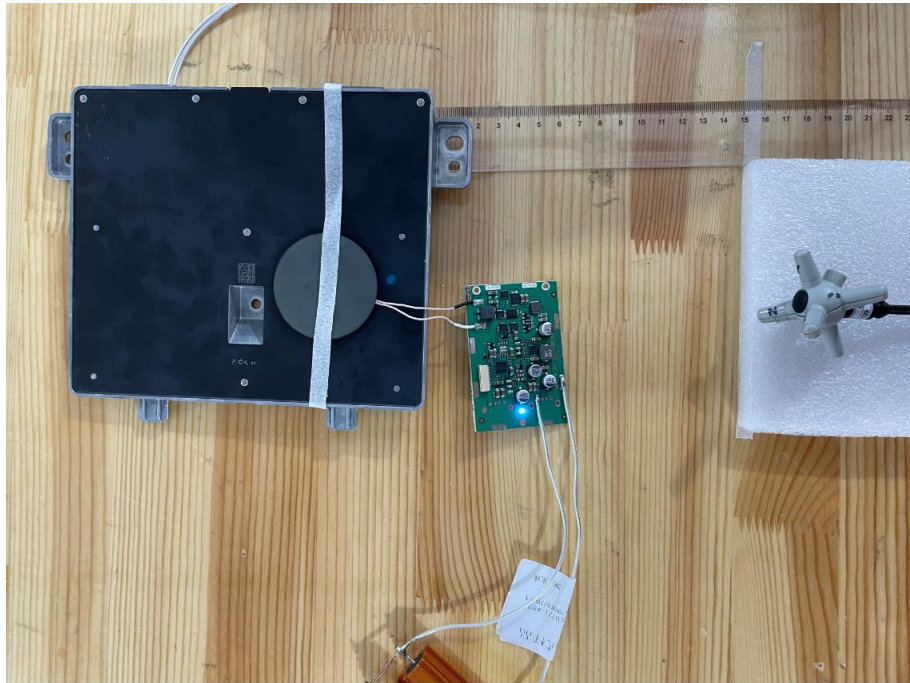

# TEST SETUP PHOTOS

Mode 2

E-field Test Setup Photo of Position A(15cm)

E-field Test Setup Photo of Position B(15cm)

E-field Test Setup Photo of Position C(15cm)

E-field Test Setup Photo of Position D(15cm)

E-field Test Setup Photo of Position E(20cm)

Mode 1

E-field Test Setup Photo of Position A(15cm)

E-field Test Setup Photo of Position B(15cm)

E-field Test Setup Photo of Position C(15cm)

E-field Test Setup Photo of Position D(15cm)

E-field Test Setup Photo of Position E(20cm)