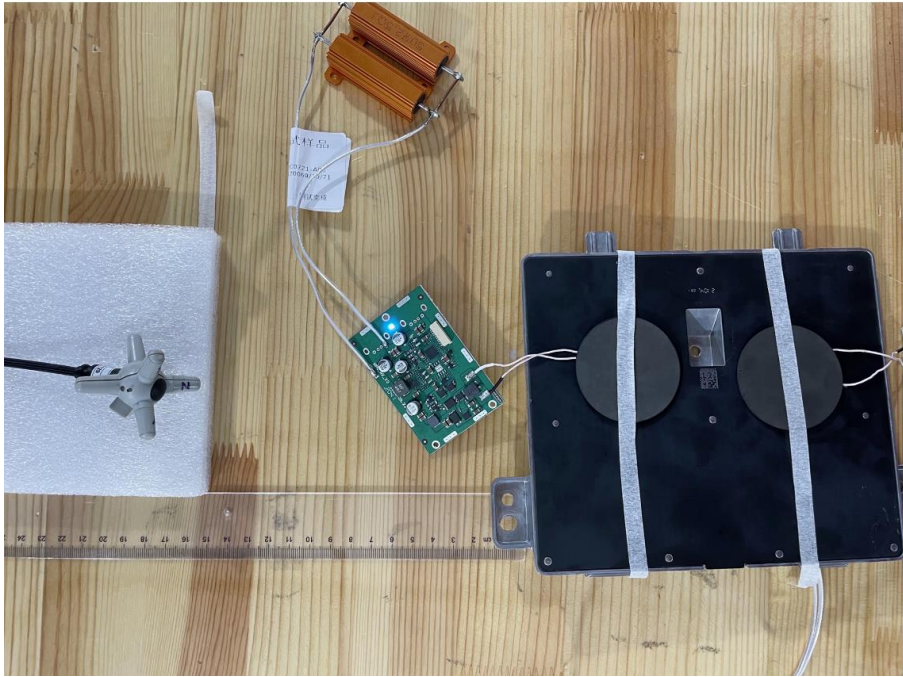

# TEST SETUP PHOTOS

Mode 2

E-field Test Setup Photo of Position A(15cm)

E-field Test Setup Photo of Position B(15cm)

E-field Test Setup Photo of Position C(15cm)

E-field Test Setup Photo of Position D(15cm)

E-field Test Setup Photo of Position E(20cm)

Mode 1

E-field Test Setup Photo of Position A(15cm)

E-field Test Setup Photo of Position B(15cm)

E-field Test Setup Photo of Position C(15cm)

E-field Test Setup Photo of Position D(15cm)

E-field Test Setup Photo of Position E(20cm)