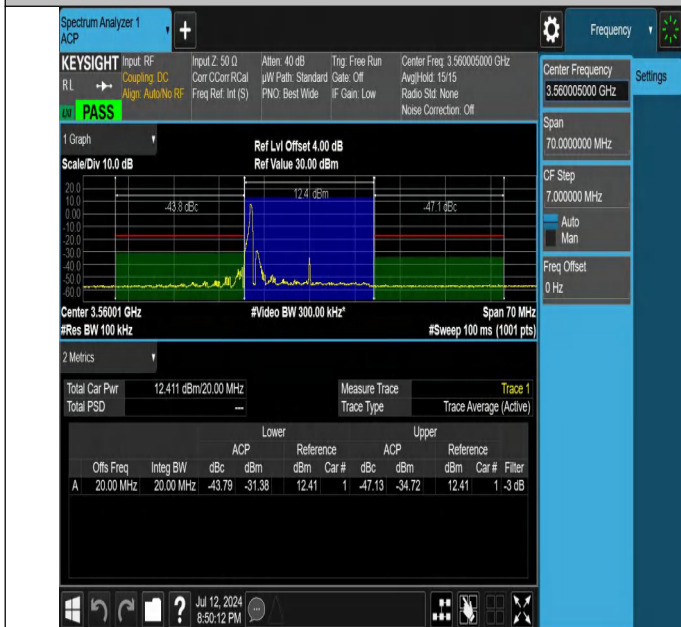

NTNV-N48-PC3-30-20-L-DFT-QPSK-Edge_1RB_Left-Ant1-PASS