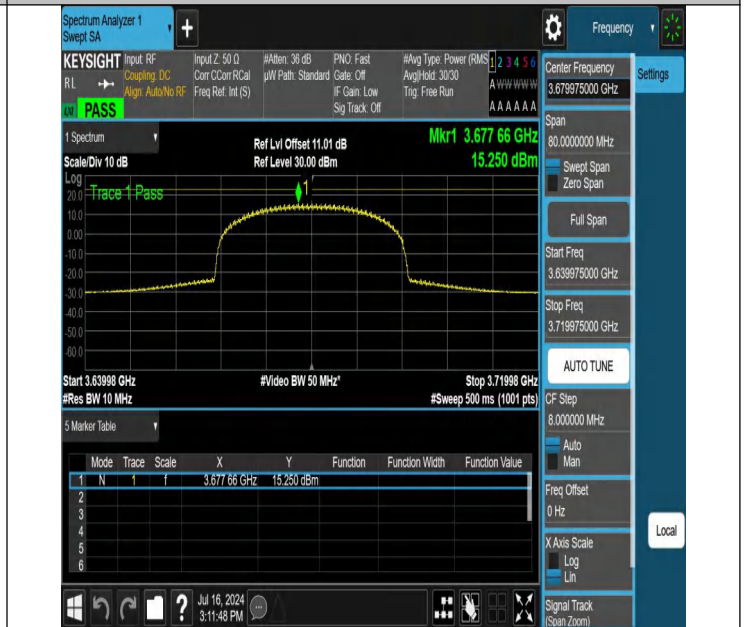

NTNV-N48-PC3-30-40-H-CP-64QAM-Inner_Full-3639.975-3719.975-Ant1-PASS