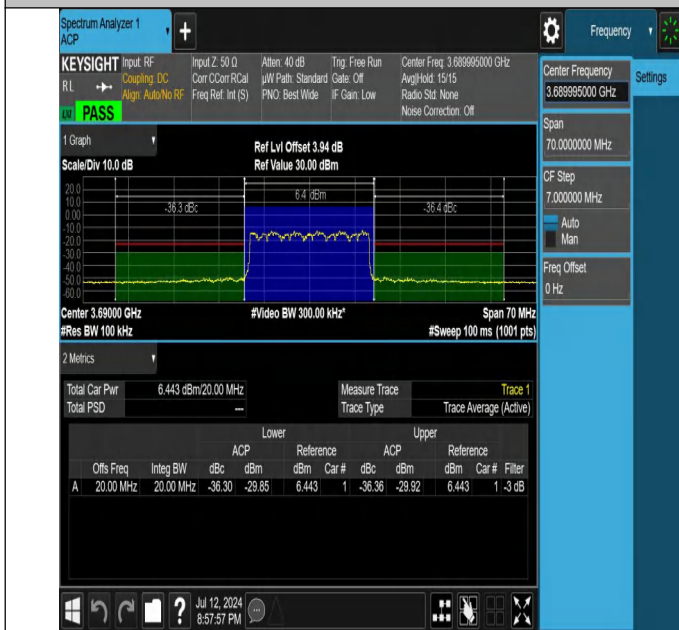

NTNV-N48-PC3-30-20-H-CP-256QAM-Outer_Full-Ant1-PASS