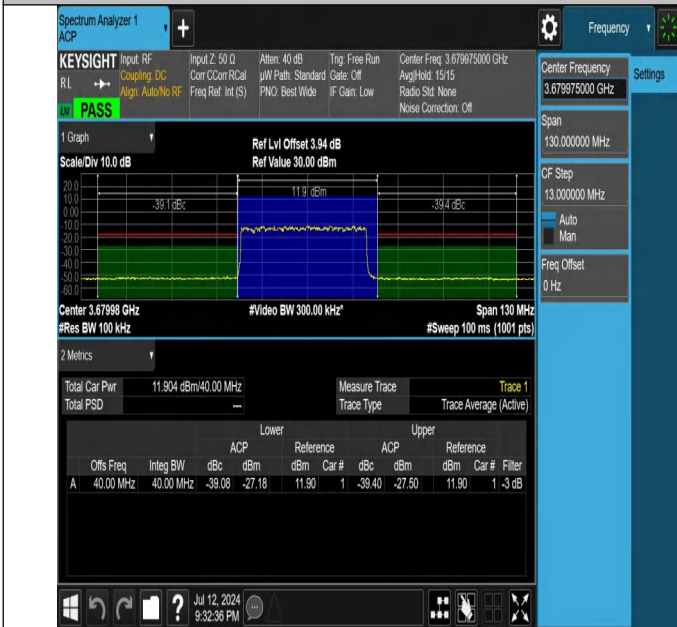

NTNV-N48-PC3-30-40-H-DFT-QPSK-Outer_Full-Ant1-PASS