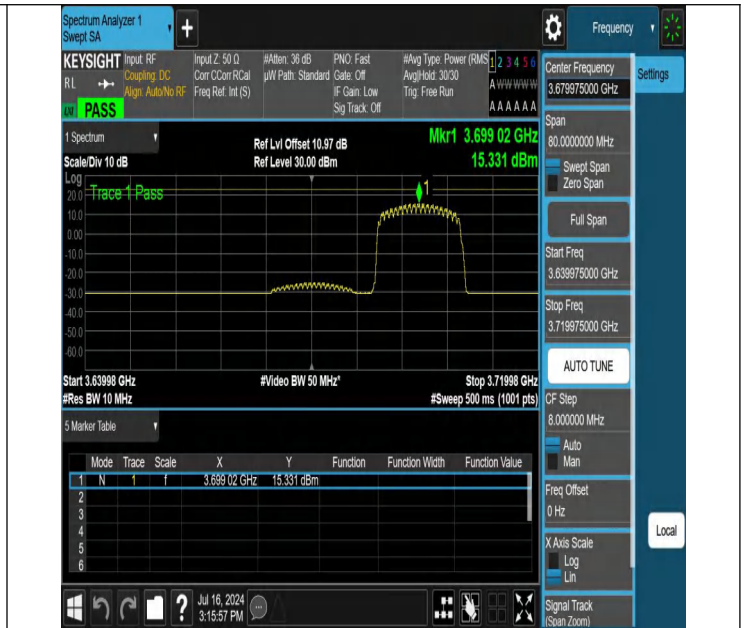

NTNV-N48-PC3-30-40-H-CP-256QAM-Edge_1RB_Left-3639.975-3719.975-Ant1-PASS

NTNV-N48-PC3-30-40-H-CP-256QAM-Edge_1RB_Right-3639.975-3719.975-Ant1-PASS

Adjacent Channel Leakage Ratio for SA

Test Graphs

SS

SS

NTNV-N48-PC3-30-20-L-DFT-QPSK-Outet_Full-Ant1-PASS