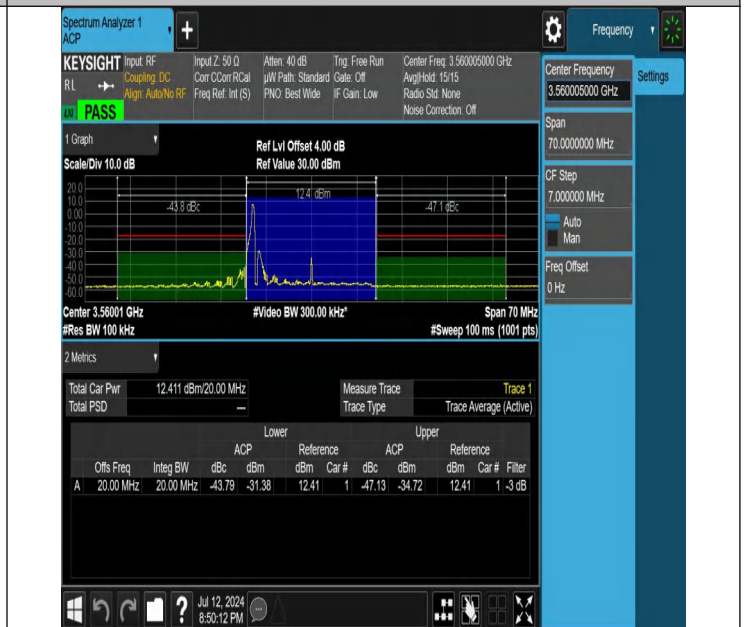

NTNV-N48-PC3-30-20-L-DFT-QPSK-Edge_1RB_Left-Ant1-PASS