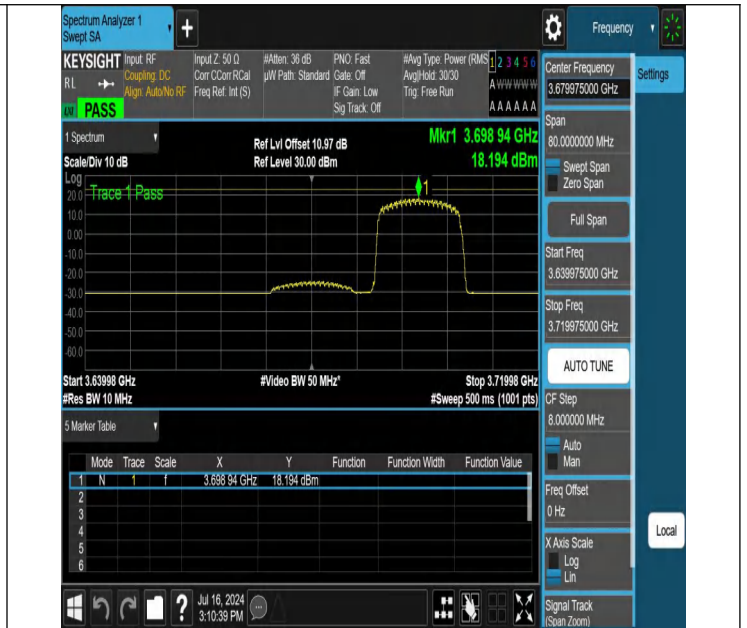

NTNV-N48-PC3-30-40-H-CP-16QAM-Edge_1RB_Right-3639.975-3719.975-Ant1-PASS