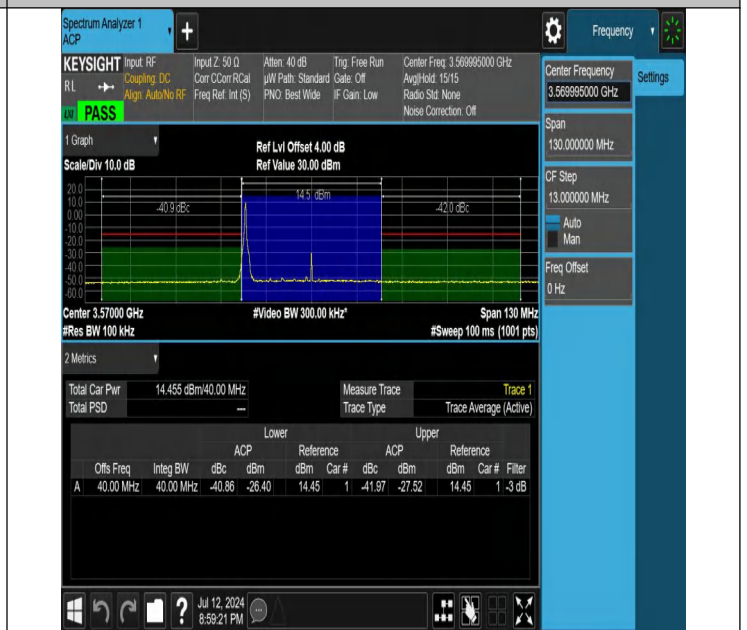

NTNV-N48-PC3-30-40-L-DFT-QPSK-Edge_1RB_Left-Ant1-PASS