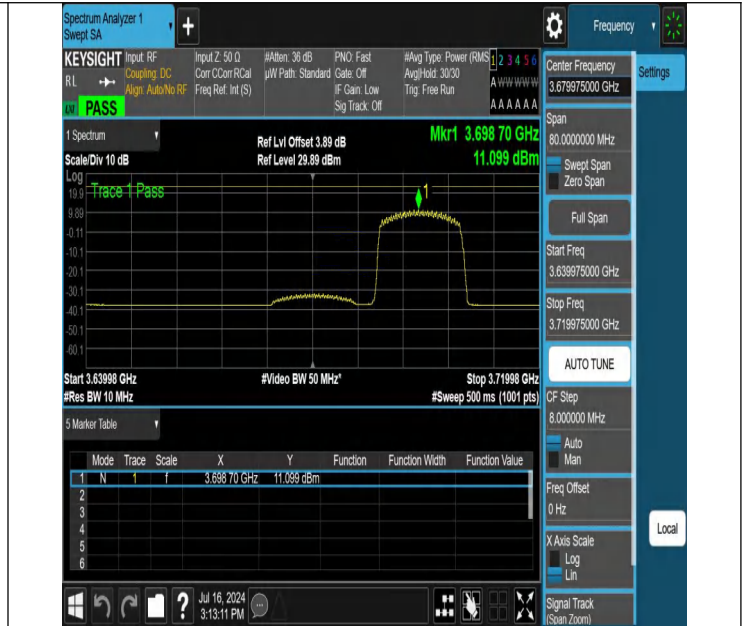

NTNV-N48-PC3-30-40-H-CP-64QAM-Edge_1RB_Right-3639.975-3719.975-Ant1-PASS