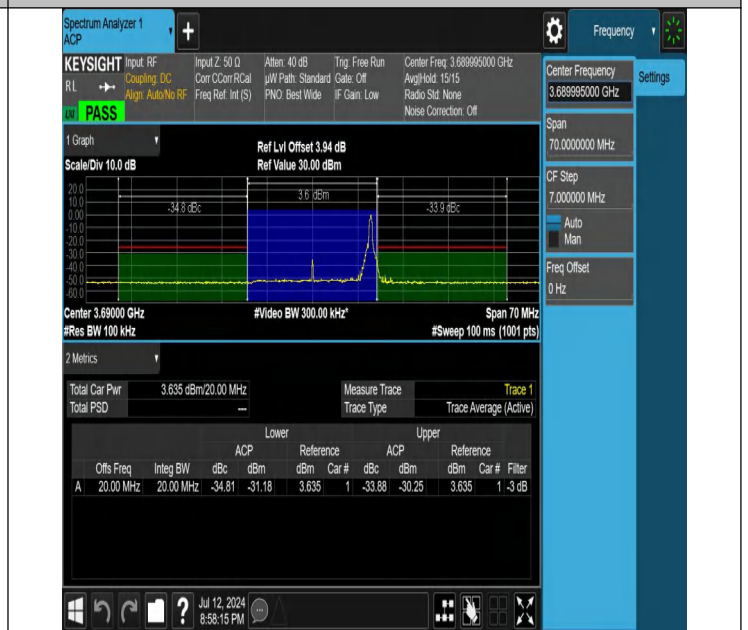

NTNV-N48-PC3-30-20-H-CP-256QAM-Edge_1RB_Right-Ant1-PASS