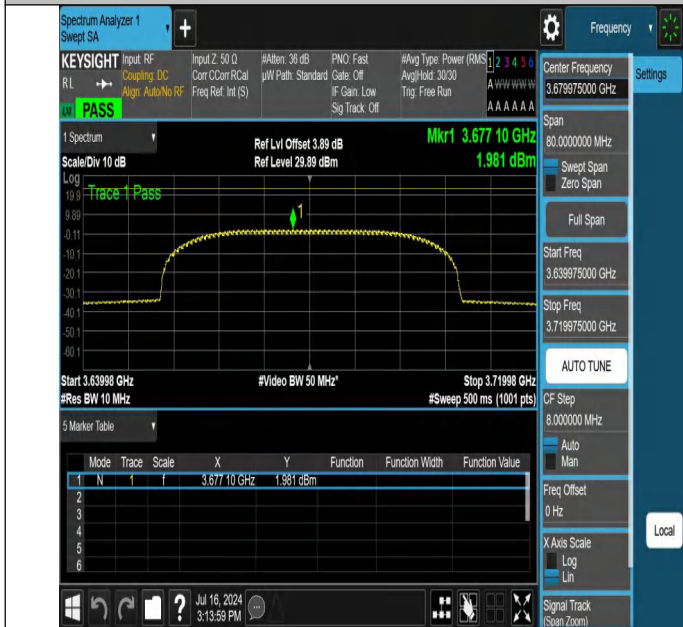

NTNV-N48-PC3-30-40-H-CP-256QAM-Outer_Full-3639.975-3719.975-Ant1-PASS