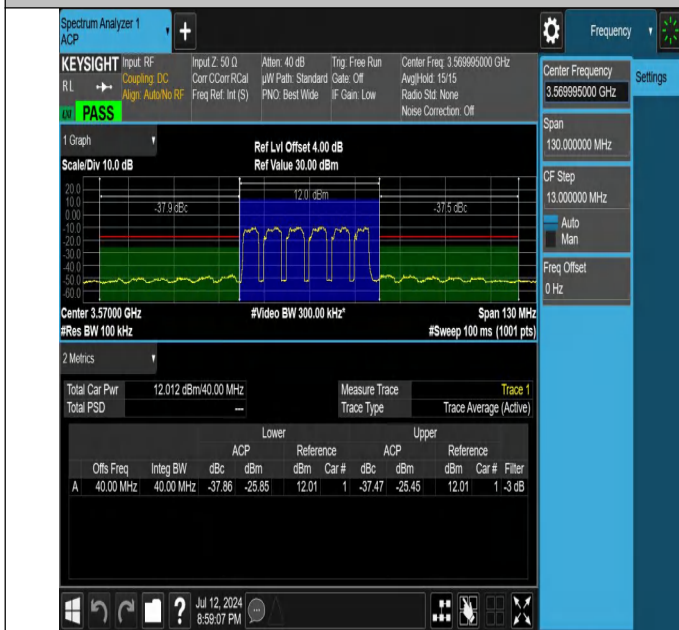

NTNV-N48-PC3-30-40-L-DFT-QPSK-Outer_Full-Ant1-PASS