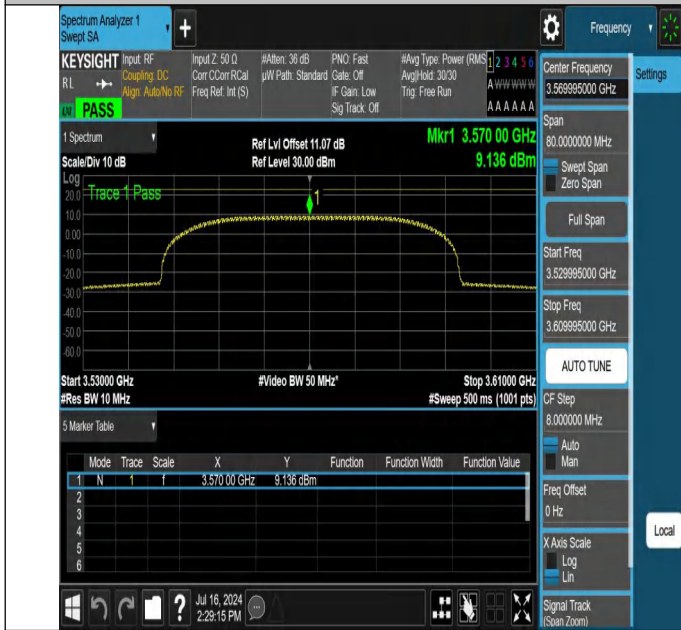

NTNV-N48-PC3-30-40-L-CP-256QAM-Outer_Full-3529.995-3609.995-Ant1-PASS