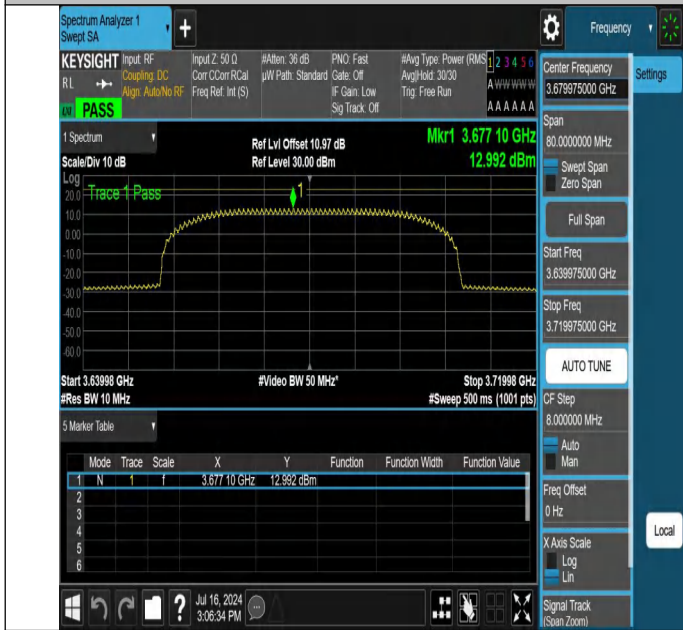

NTNV-N48-PC3-30-40-H-CP-QPSK-Outer_Full-3639.975-3719.975-Ant1-PASS