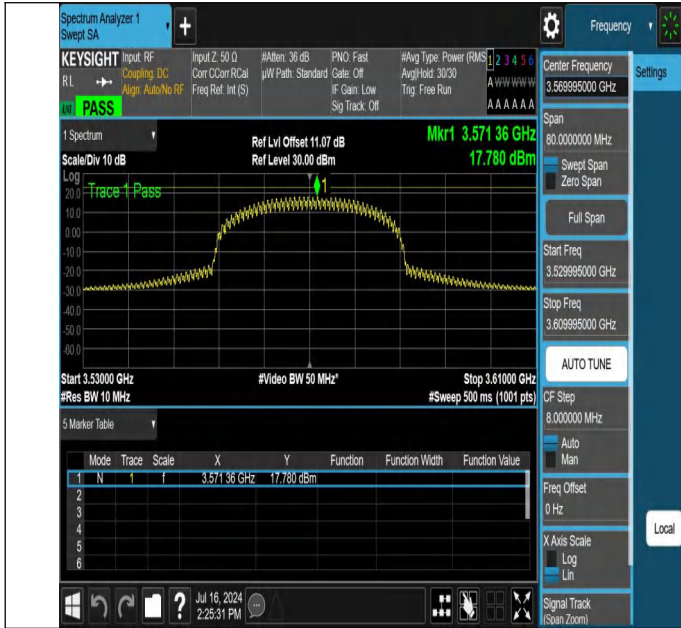

NTNV-N48-PC3-30-40-L-CP-16QAM-Inner_Full-3529.995-3609.9 95-Ant1-PASS