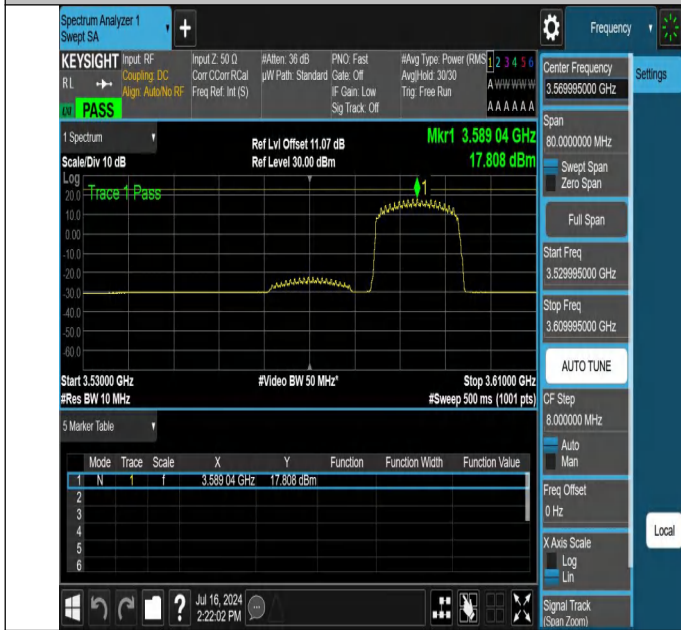

NTNV-N48-PC3-30-40-L-DFT-256QAM-Edge_1RB_Right-3529.995-3609.995-Ant1-PASS