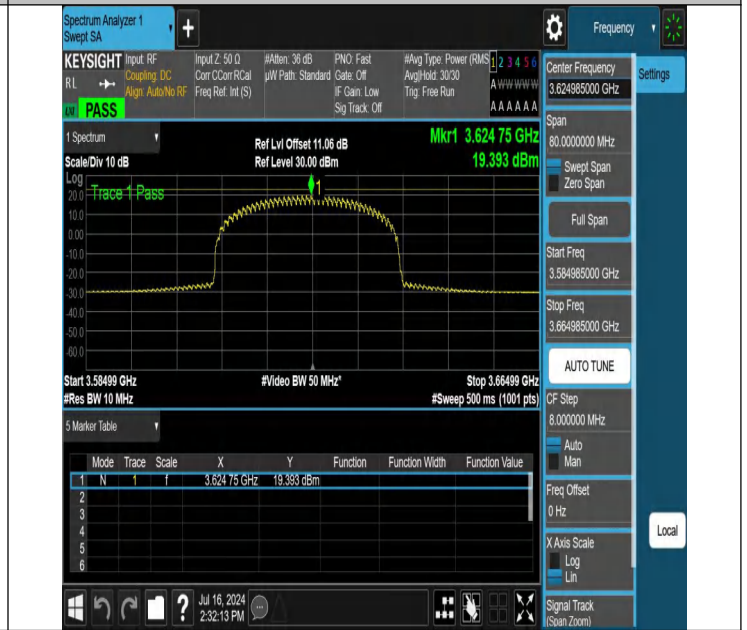

NTNV-N48-PC3-30-40-M-DFT-PI2BPSK-Inner_Full-3584.985-3664.985-Ant1-PASS