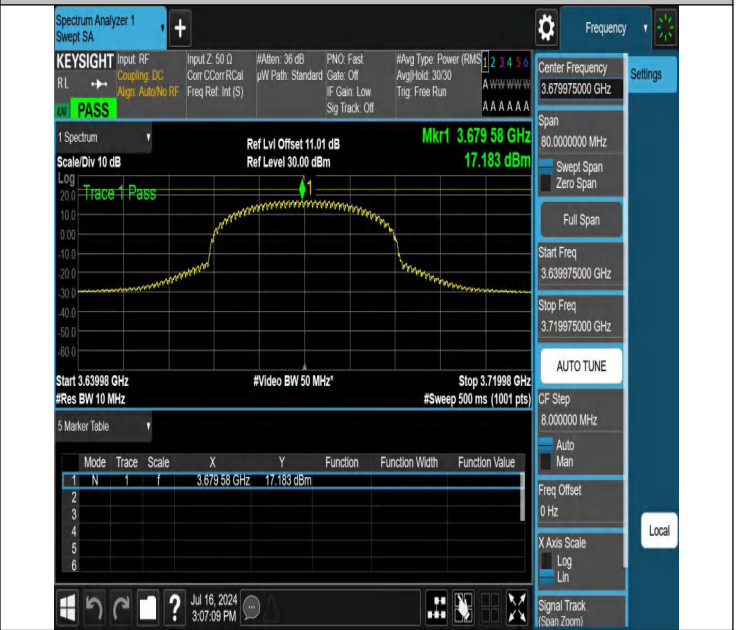

NTNV-N48-PC3-30-40-H-CP-QPSK-Inner_Full-3639.975-3719.975-Ant1-PASS