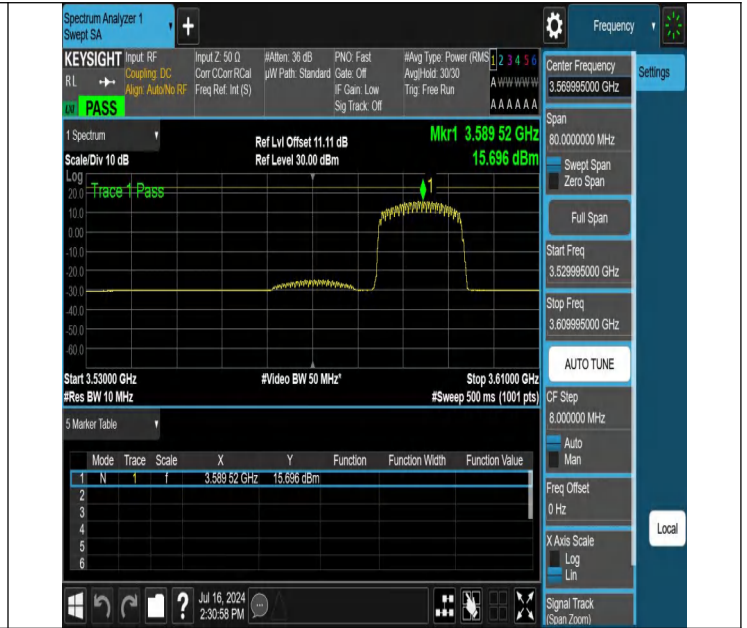

NTNV-N48-PC3-30-40-L-CP-256QAM-Edge_1RB_Right-3529.995-3609.995-Ant1-PASS