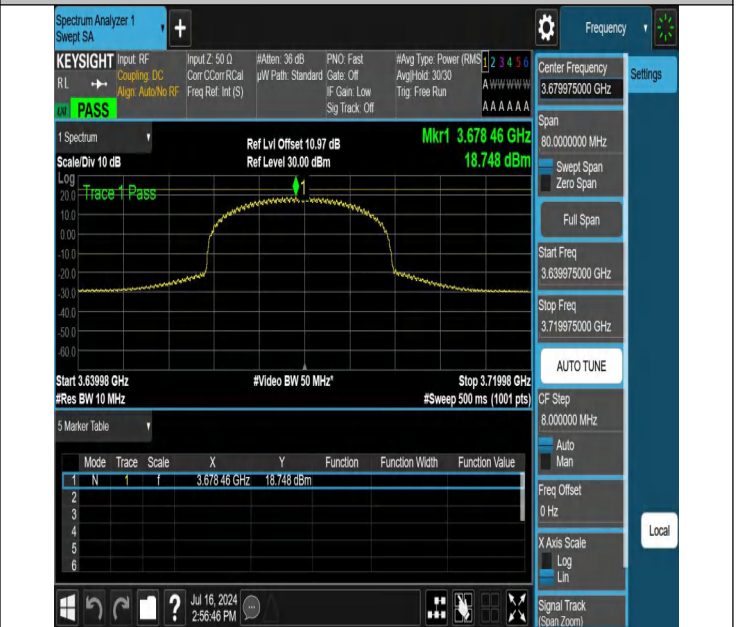

NTNV-N48-PC3-30-40-H-DFT-QPSK-Inner_Full-3639.975-3719.975-75-Ant1-PASS