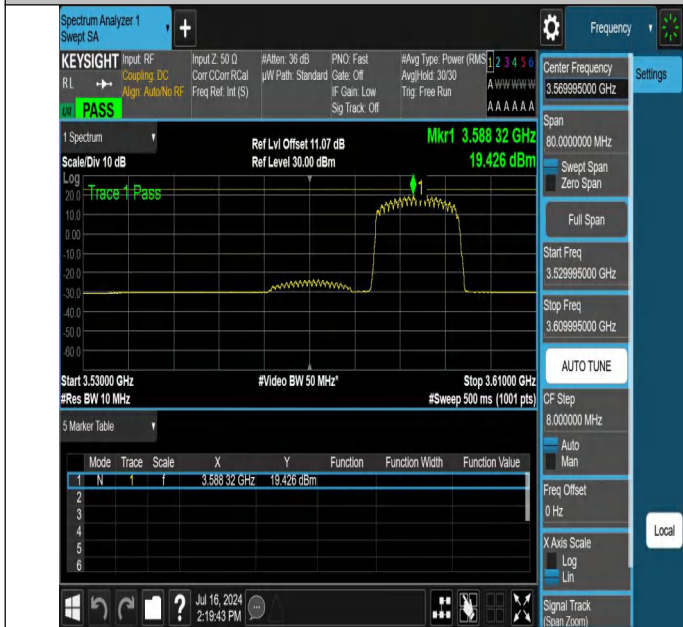

NTNV-N48-PC3-30-40-L-DFT-64QAM-Inner\_Full-3529.995-3609.995-Ant1-PASS

NTNV-N48-PC3-30-40-L-DFT-64QAM-Edge\_1RB\_Left-3529.995-3609.995-Ant1-PASS

NTNV-N48-PC3-30-40-L-DFT-64QAM-Edge\_1RB\_Right-3529.995-3609.995-Ant1-PASS