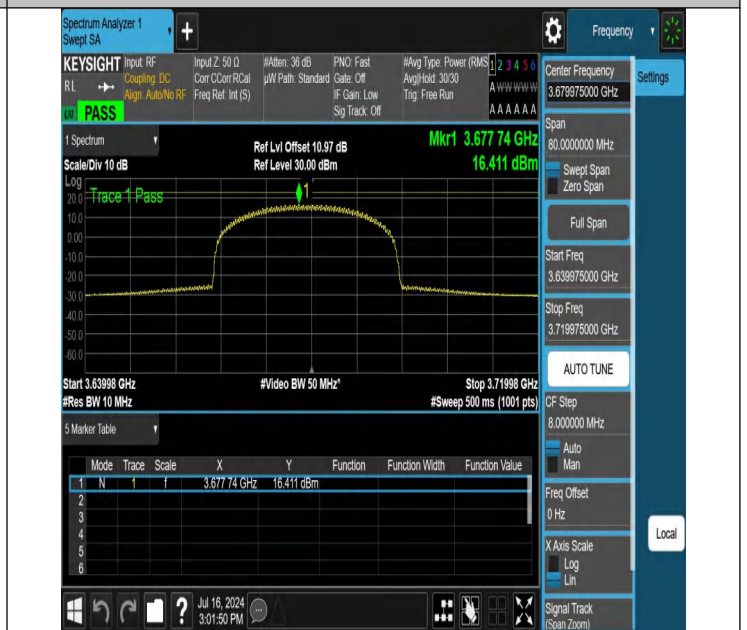

NTNV-N48-PC3-30-40-H-DFT-64QAM-Inner_Full-3639.975-3719.975-Ant1-PASS