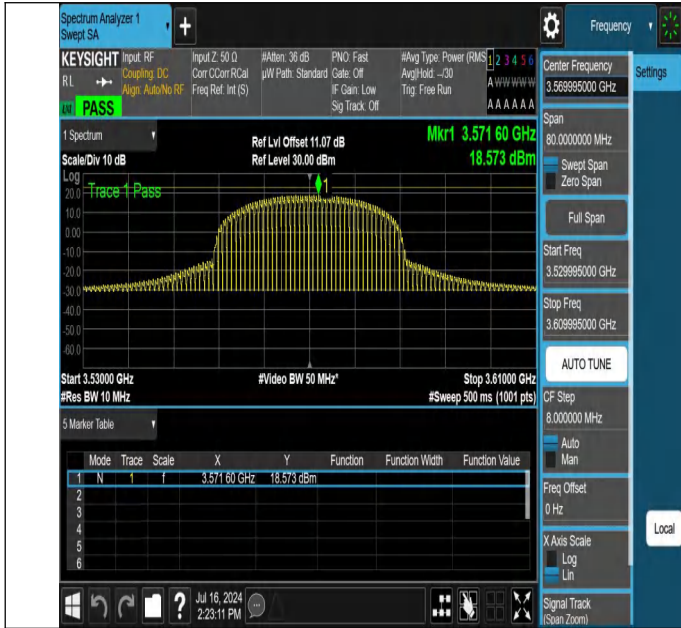

NTNV-N48-PC3-30-40-L-CP-QPSK-Inner_Full-3529.995-3609.99

5-Ant1-PASS