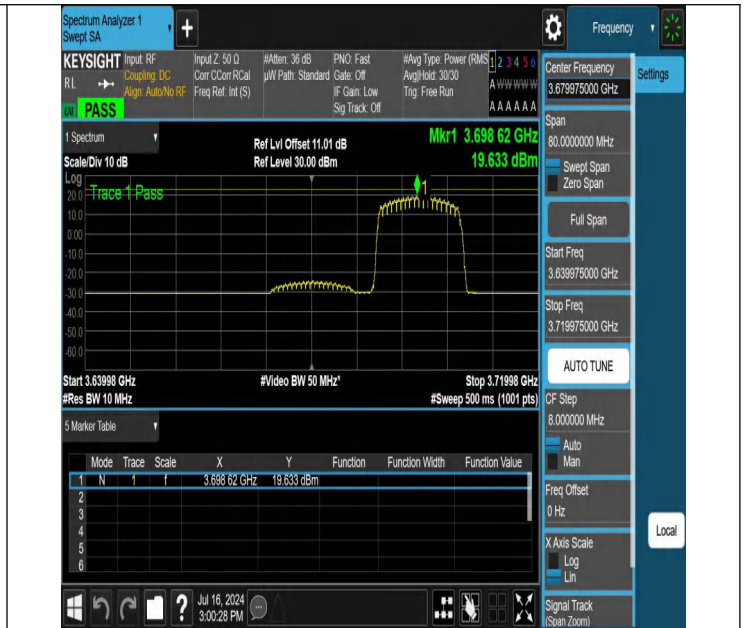

NTNV-N48-PC3-30-40-H-DFT-16QAM-Edge_1RB_Right-3639.975-3719.975-Ant1-PASS