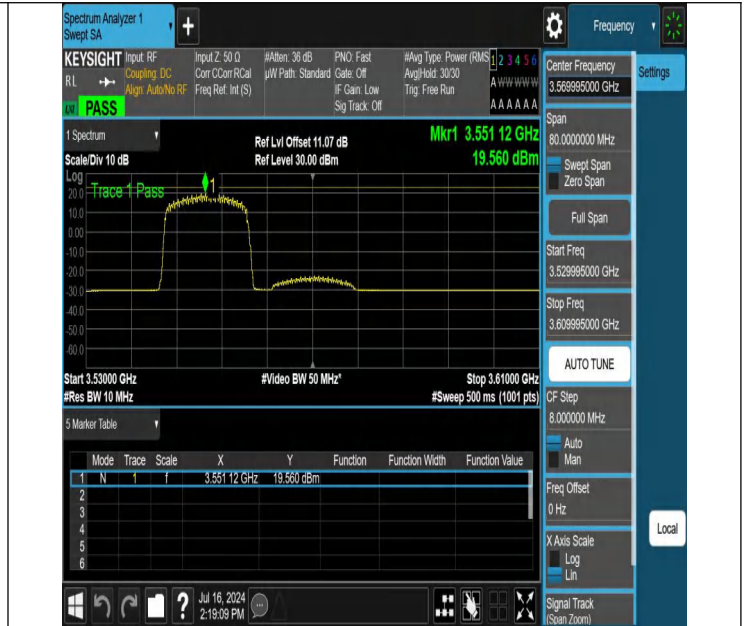

NTNV-N48-PC3-30-40-L-DFT-64QAM-Inner\_Full-3529.995-3609.995-Ant1-PASS

NTNV-N48-PC3-30-40-L-DFT-64QAM-Edge\_1RB\_Left-3529.995-3609.995-Ant1-PASS

NTNV-N48-PC3-30-40-L-DFT-64QAM-Edge\_1RB\_Right-3529.995-3609.995-Ant1-PASS