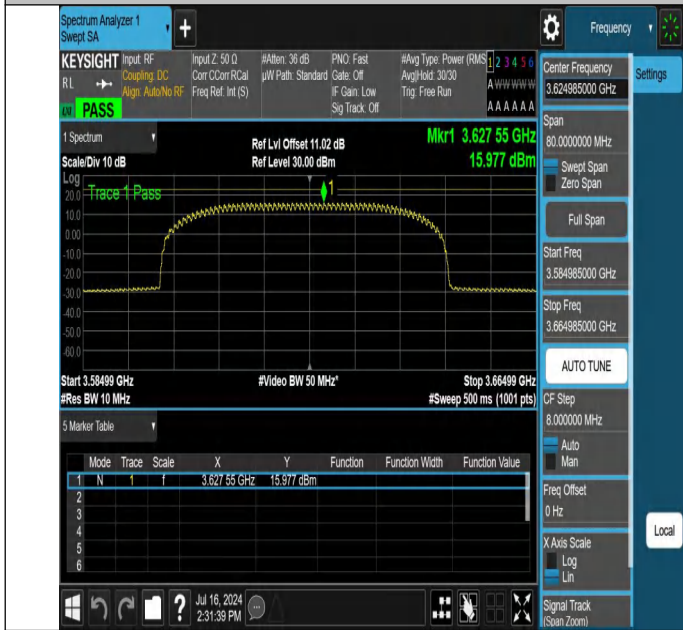

NTNV-N48-PC3-30-40-M-DFT-PI2BPSK-Outer_Full-3584.985-3664.985-Ant1-PASS