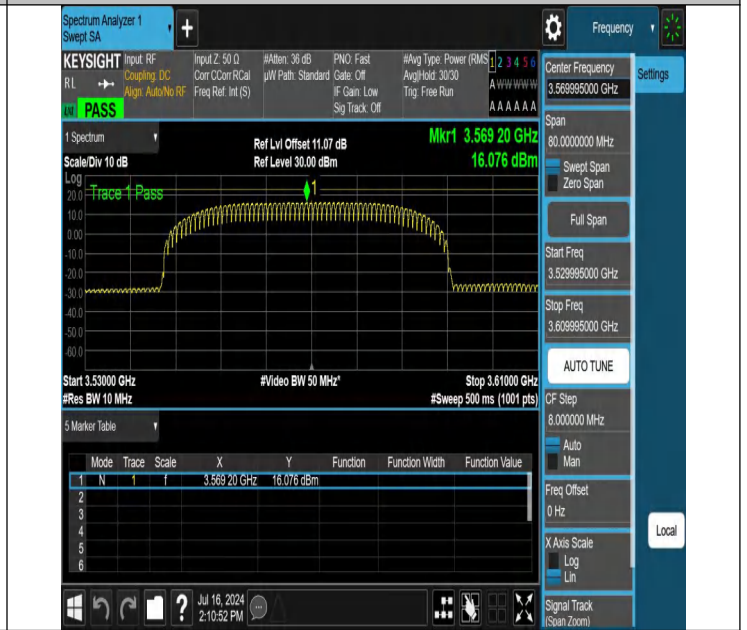

NTNV-N48-PC3-30-40-L-DFT-PI2BPSK-Outer_Full-3529.995-3609.995-Ant1-PASS