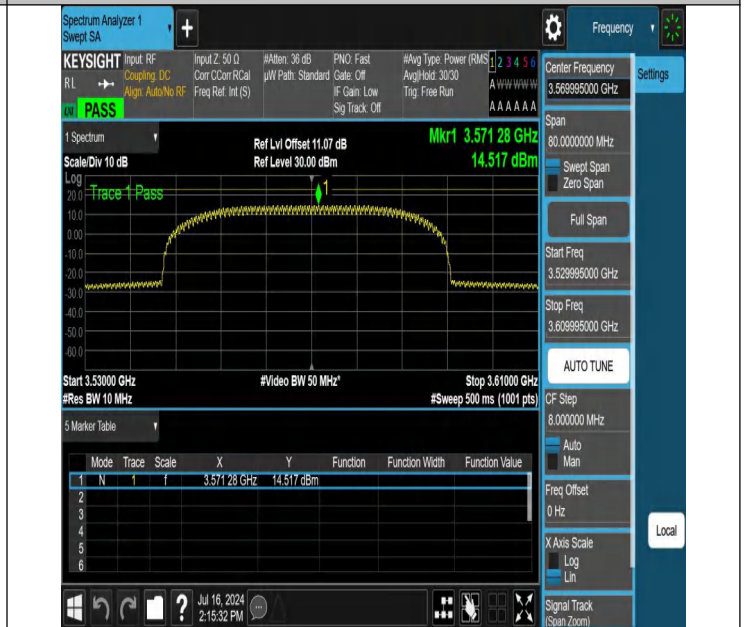

NTNV-N48-PC3-30-40-L-DFT-16QAM-Outer_Full-3529.995-3609.995-Ant1-PASS