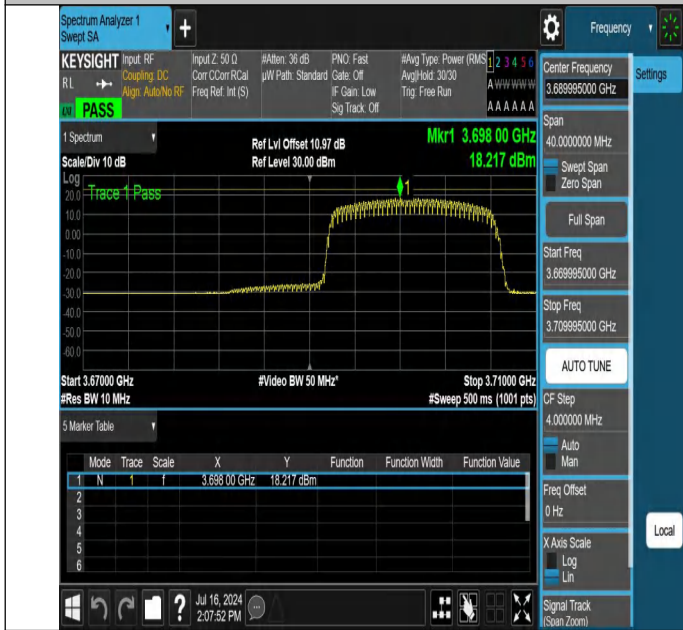

NTNV-N48-PC3-30-20-H-CP-64QAM-Edge_1RB_Right-3669.995-3709.995-Ant1-PASS