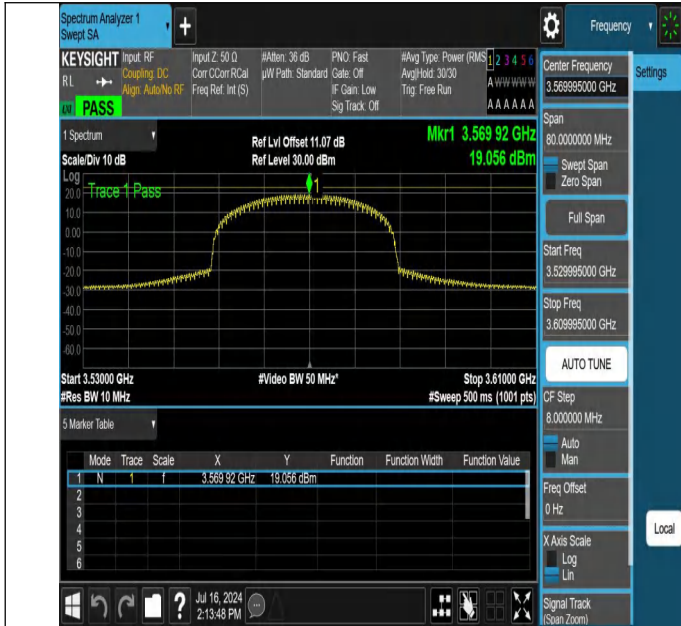

NTNV-N48-PC3-30-40-L-DFT-QPSK-Inner_Full-3529.995-3609.9 95-Ant1-PASS