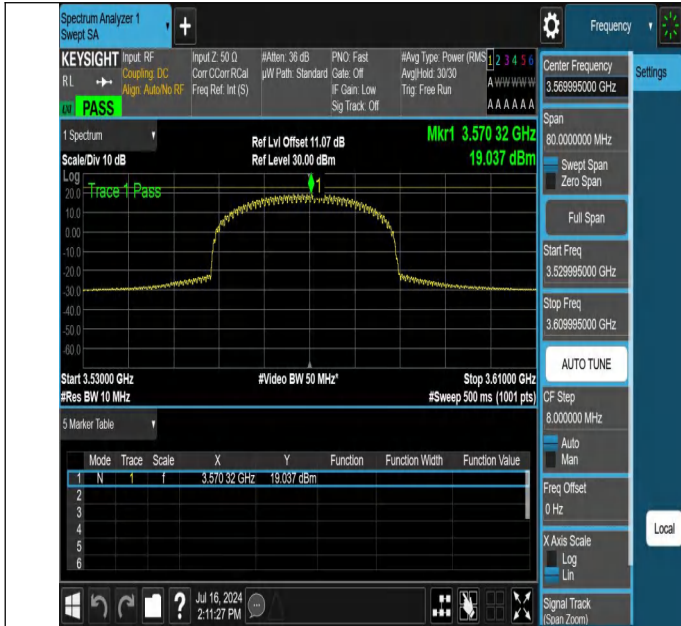

NTNV-N48-PC3-30-40-L-DFT-PI2BPSK-Outer_Full-3529.995-3609.995-Ant1-PASS

NTNV-N48-PC3-30-40-L-DFT-PI2BPSK-Inner_Full-3529.995-3609.995-Ant1-PASS

NTNV-N48-PC3-30-40-L-DFT-PI2BPSK-Edge_1RB_Left-3529.995-3609.995-Ant1-PASS