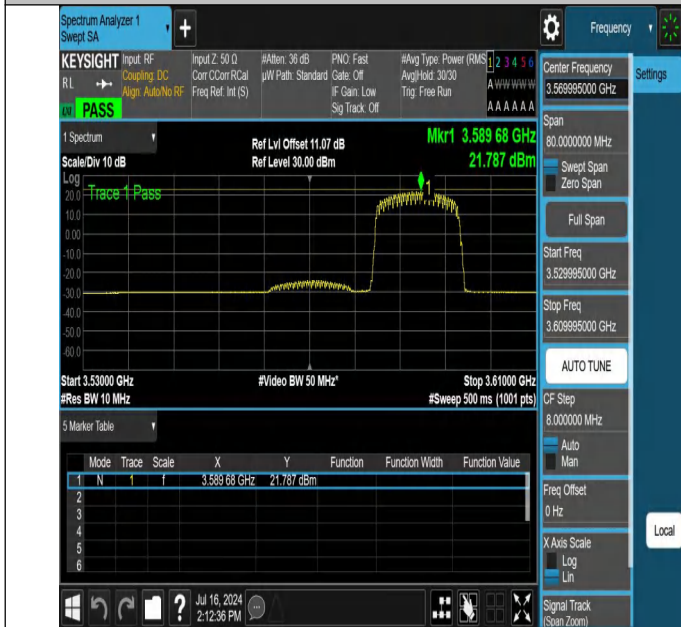

NTNV-N48-PC3-30-40-L-DFT-PI2BPSK-Edge_1RB_Right-3529.995-3609.995-Ant1-PASS