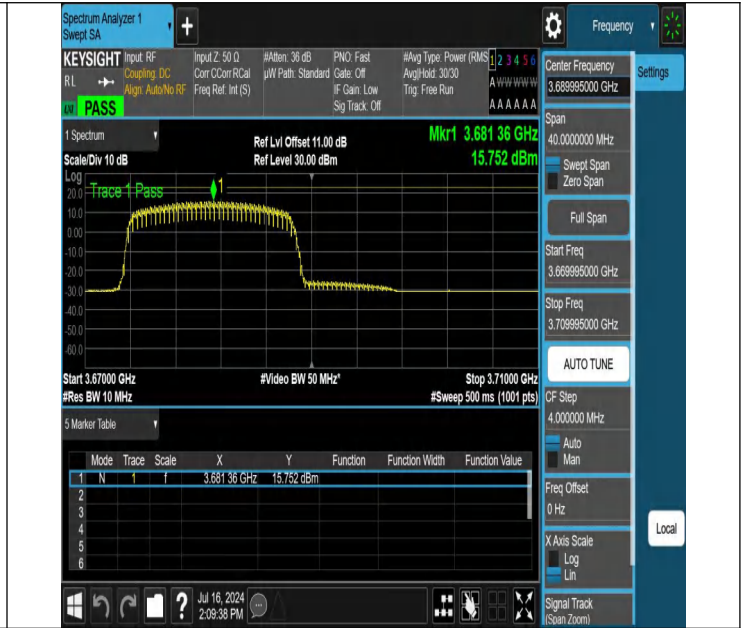

NTNV-N48-PC3-30-20-H-CP-256QAM-Edge_1RB_Left-3669.995-3709.995-Ant1-PASS