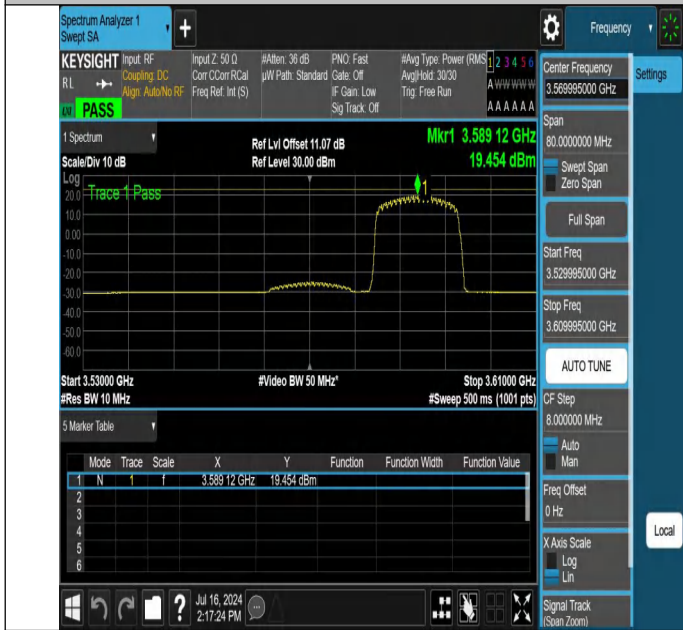

NTNV-N48-PC3-30-40-L-DFT-16QAM-Edge_1RB_Right-3529.995-3609.995-Ant1-PASS