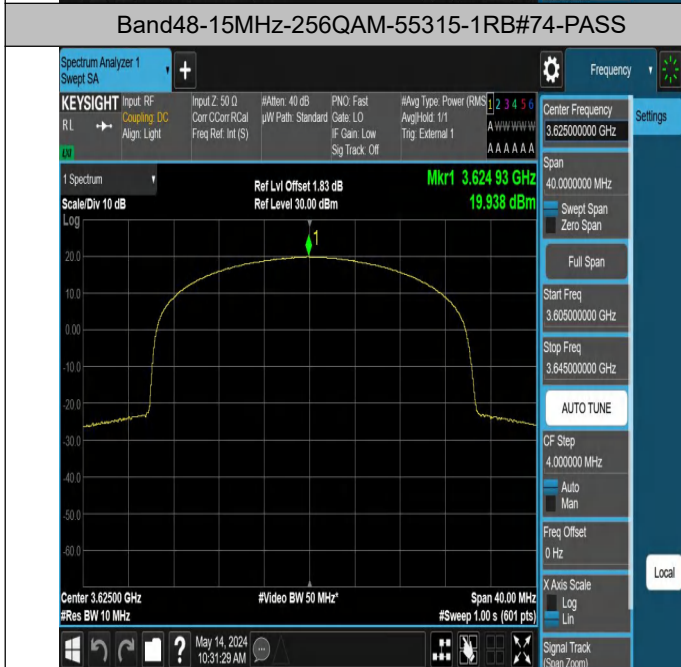

Band48-15MHz-64QAM-56665-38RB#18-PASS

Band48-15MHz-64QAM-56665-38RB#37-PASS

Band48-15MHz-64QAM-56665-1RB#38-PASS

Band48-15MHz-64QAM-56665-1RB#74-PASS

Band48-15MHz-256QAM-55315-1RB#0-PASS

Band48-15MHz-256QAM-55315-38RB#0-PASS