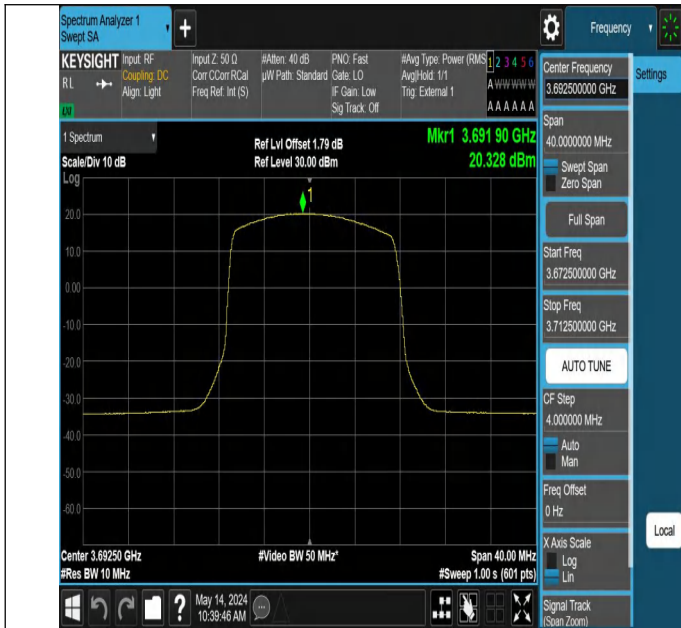

Band48-15MHz-64QAM-56665-38RB#18-PASS

Band48-15MHz-64QAM-56665-1RB#38-PASS