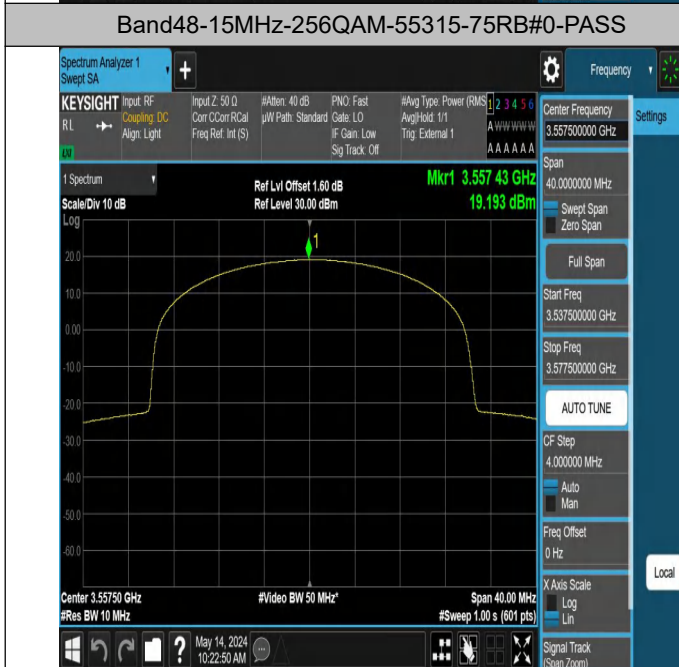

Band48-15MHz-64QAM-56665-38RB#18-PASS

Band48-15MHz-64QAM-56665-38RB#37-PASS

Band48-15MHz-64QAM-56665-1RB#38-PASS

Band48-15MHz-64QAM-56665-1RB#74-PASS

Band48-15MHz-256QAM-55315-1RB#0-PASS

Band48-15MHz-256QAM-55315-38RB#0-PASS