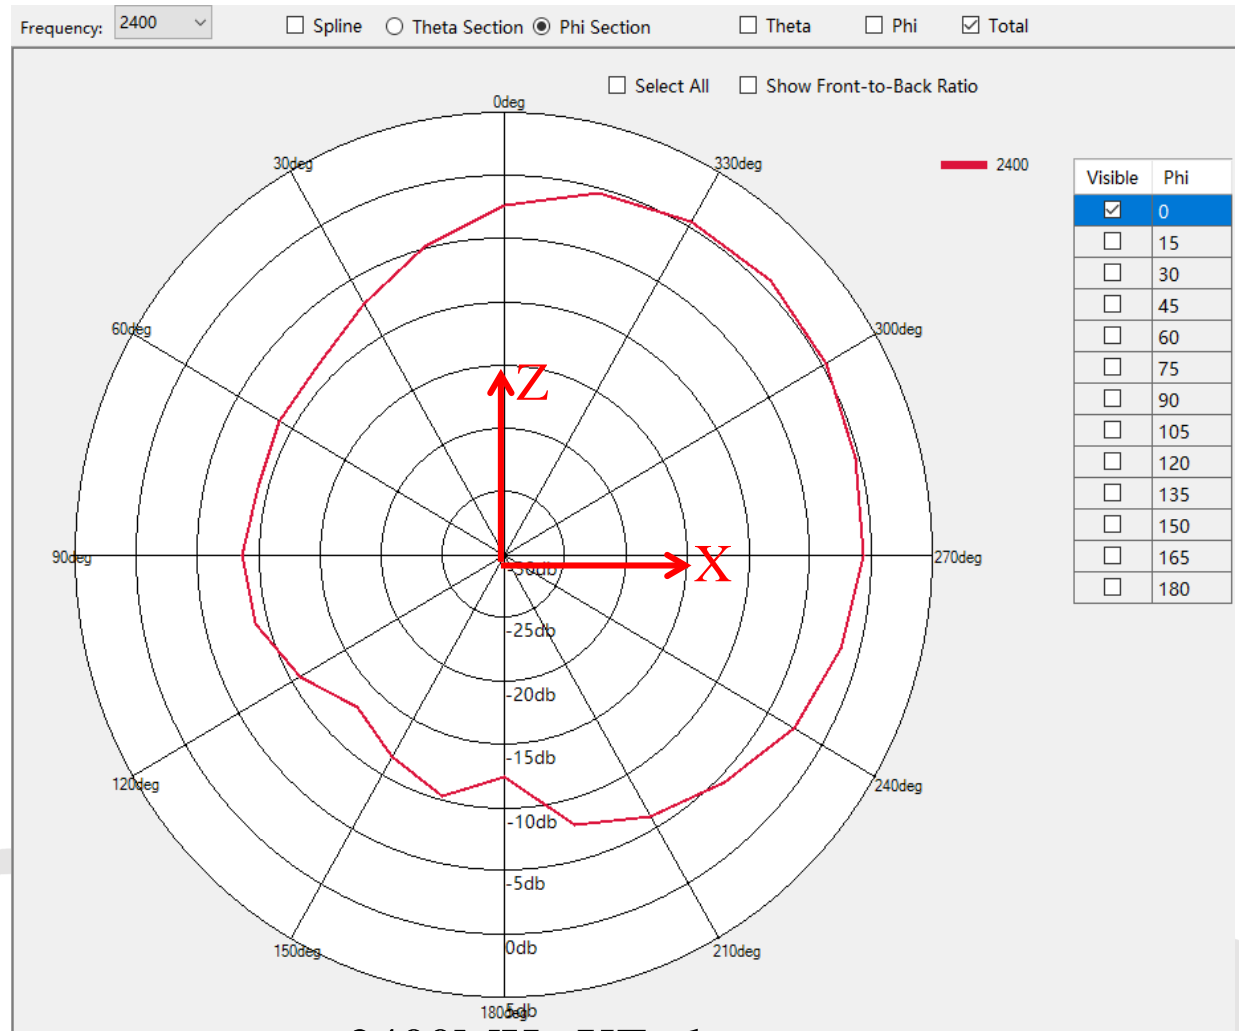

UWB Antenna _3D Radiation Pattern

6500 MHz

7500 MHz

8500 MHz

UWB Antenna _2D Radiation Pattern

6500MHz XZ plot

UWB Antenna _2D Radiation Pattern

7500MHz XZ plot

UWB Antenna _2D Radiation Pattern

8500MHz XZ plot

Efficiency & Gain- BLE antenna

Freq(MHz)	Gain
2300	1.84
2310	1.83
2320	1.91
2330	1.99
2340	1.99
2350	1.97
2360	2.09
2370	2.17
2380	2.33
2390	2.37
2400	2.35
2410	2.30
2420	2.25
2430	2.28
2440	2.29
2450	2.36
2460	2.40
2470	2.41
2480	2.47
2490	2.55
2500	2.62
2510	2.64
2520	2.68
2530	2.63
2540	2.60
2550	2.59
2560	2.62
2570	2.57
2580	2.47
2590	2.45
2600	2.35

BLE Antenna _3D Radiation Pattern

BLE Antenna _2D Radiation Pattern

2400MHz XZ plot

BLE Antenna _2D Radiation Pattern

2450MHz XZ plot

BLE Antenna _2D Radiation Pattern

2500MHz XZ plot

Thanks !