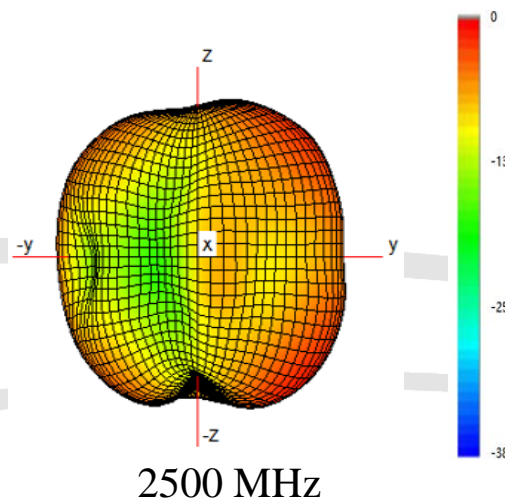

UWB Antenna _2D Radiation Pattern

8500MHz XZ plot

Efficiency & Gain- BLE antenna

Freq(MHz)	Gain
2300	1.84
2310	1.83
2320	1.91
2330	1.99
2340	1.99
2350	1.97
2360	2.09
2370	2.17
2380	2.33
2390	2.37
2400	2.35
2410	2.30
2420	2.25
2430	2.28
2440	2.29
2450	2.36
2460	2.40
2470	2.41
2480	2.47
2490	2.55
2500	2.62
2510	2.64
2520	2.68
2530	2.63
2540	2.60
2550	2.59
2560	2.62
2570	2.57
2580	2.47
2590	2.45
2600	2.35

BLE Antenna _3D Radiation Pattern

BLE Antenna _2D Radiation Pattern

2400MHz XZ plot

BLE Antenna _2D Radiation Pattern

2450MHz XZ plot

BLE Antenna _2D Radiation Pattern

2500MHz XZ plot

Thanks !