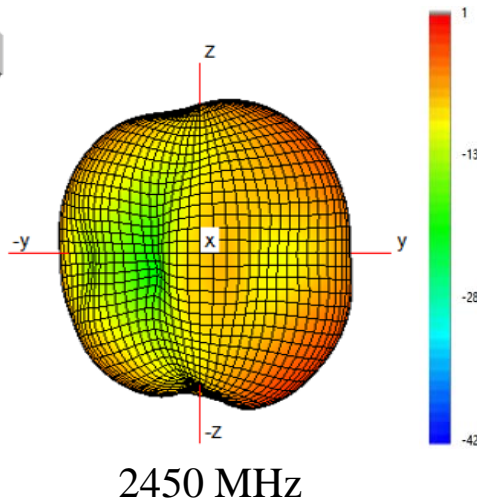

UWB Antenna _2D Radiation Pattern

8500MHz XZ plot

Efficiency & Gain- BLE antenna

Freq(MHz)	Gain
2300	1.84
2310	1.83
2320	1.91
2330	1.99
2340	1.99
2350	1.97
2360	2.09
2370	2.17
2380	2.33
2390	2.37
2400	2.35
2410	2.30
2420	2.25
2430	2.28
2440	2.29
2450	2.36
2460	2.40
2470	2.41
2480	2.47
2490	2.55
2500	2.62
2510	2.64
2520	2.68
2530	2.63
2540	2.60
2550	2.59
2560	2.62
2570	2.57
2580	2.47
2590	2.45
2600	2.35

BLE Antenna _3D Radiation Pattern

BLE Antenna _2D Radiation Pattern

2400MHz XZ plot

BLE Antenna _2D Radiation Pattern

2450MHz XZ plot

BLE Antenna _2D Radiation Pattern

2500MHz XZ plot

Thanks !