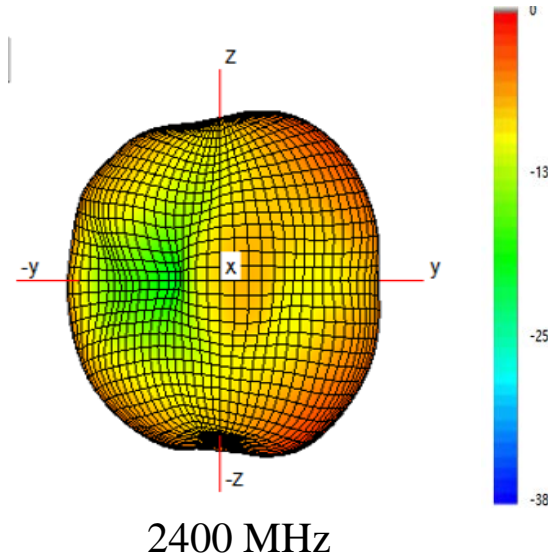

UWB Antenna _2D Radiation Pattern

8500MHz XZ plot

Efficiency & Gain- BLE antenna

Freq(MHz)	Gain
2300	1.84
2310	1.83
2320	1.91
2330	1.99
2340	1.99
2350	1.97
2360	2.09
2370	2.17
2380	2.33
2390	2.37
2400	2.35
2410	2.30
2420	2.25
2430	2.28
2440	2.29
2450	2.36
2460	2.40
2470	2.41
2480	2.47
2490	2.55
2500	2.62
2510	2.64
2520	2.68
2530	2.63
2540	2.60
2550	2.59
2560	2.62
2570	2.57
2580	2.47
2590	2.45
2600	2.35

BLE Antenna _3D Radiation Pattern

BLE Antenna _2D Radiation Pattern

2400MHz XZ plot

BLE Antenna _2D Radiation Pattern

2450MHz XZ plot

BLE Antenna _2D Radiation Pattern

2500MHz XZ plot

Thanks !