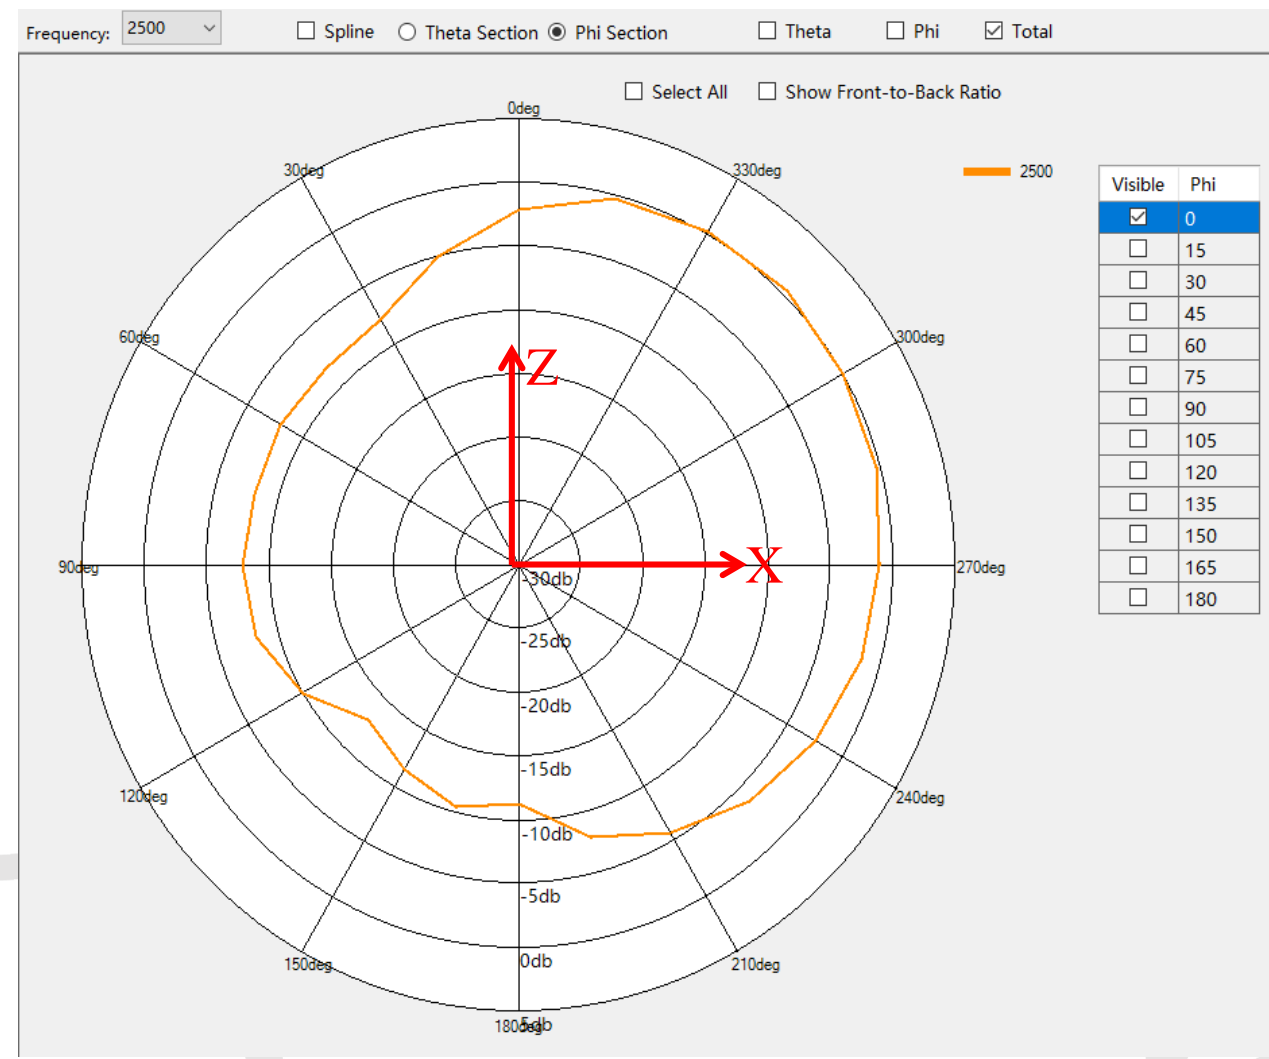

UWB Antenna _3D Radiation Pattern

6500 MHz

7500 MHz

8500 MHz

UWB Antenna _2D Radiation Pattern

6500MHz XZ plot

UWB Antenna _2D Radiation Pattern

7500MHz XZ plot

UWB Antenna _2D Radiation Pattern

8500MHz XZ plot

Efficiency & Gain- BLE antenna

Freq(MHz)	Gain
2300	1.84
2310	1.83
2320	1.91
2330	1.99
2340	1.99
2350	1.97
2360	2.09
2370	2.17
2380	2.33
2390	2.37
2400	2.35
2410	2.30
2420	2.25
2430	2.28
2440	2.29
2450	2.36
2460	2.40
2470	2.41
2480	2.47
2490	2.55
2500	2.62
2510	2.64
2520	2.68
2530	2.63
2540	2.60
2550	2.59
2560	2.62
2570	2.57
2580	2.47
2590	2.45
2600	2.35

BLE Antenna _3D Radiation Pattern

BLE Antenna _2D Radiation Pattern

2400MHz XZ plot

BLE Antenna _2D Radiation Pattern

2450MHz XZ plot

BLE Antenna _2D Radiation Pattern

2500MHz XZ plot

Thanks !