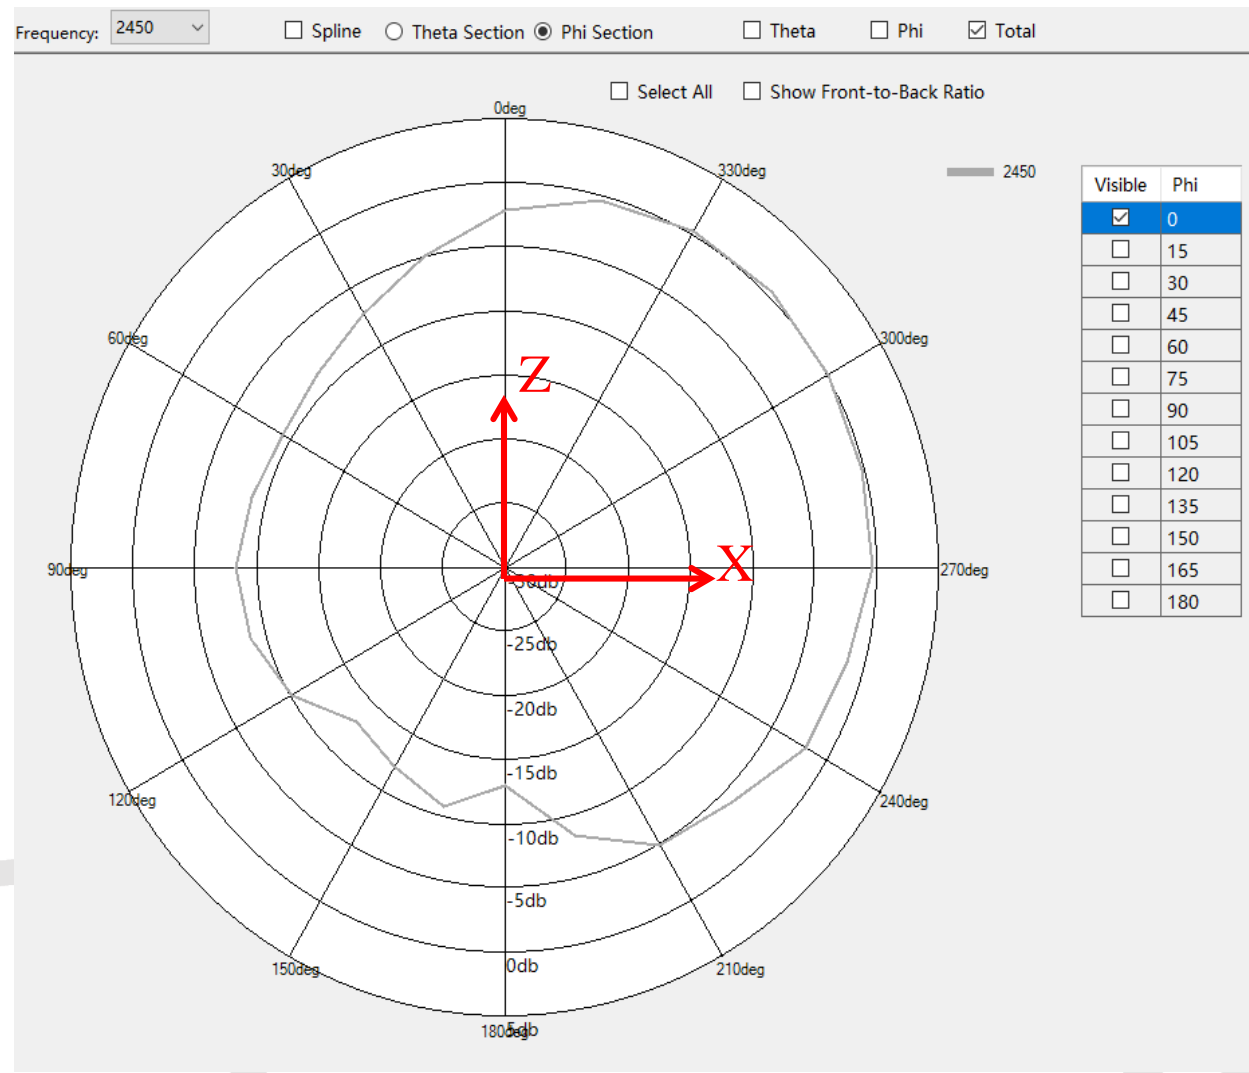

UWB Antenna _3D Radiation Pattern

6500 MHz

7500 MHz

8500 MHz

UWB Antenna _2D Radiation Pattern

6500MHz XZ plot

UWB Antenna _2D Radiation Pattern

7500MHz XZ plot

UWB Antenna _2D Radiation Pattern

8500MHz XZ plot

Efficiency & Gain- BLE antenna

Freq(MHz)	Gain
2300	1.84
2310	1.83
2320	1.91
2330	1.99
2340	1.99
2350	1.97
2360	2.09
2370	2.17
2380	2.33
2390	2.37
2400	2.35
2410	2.30
2420	2.25
2430	2.28
2440	2.29
2450	2.36
2460	2.40
2470	2.41
2480	2.47
2490	2.55
2500	2.62
2510	2.64
2520	2.68
2530	2.63
2540	2.60
2550	2.59
2560	2.62
2570	2.57
2580	2.47
2590	2.45
2600	2.35

BLE Antenna _3D Radiation Pattern

BLE Antenna _2D Radiation Pattern

2400MHz XZ plot

BLE Antenna _2D Radiation Pattern

2450MHz XZ plot

BLE Antenna _2D Radiation Pattern

2500MHz XZ plot

Thanks !