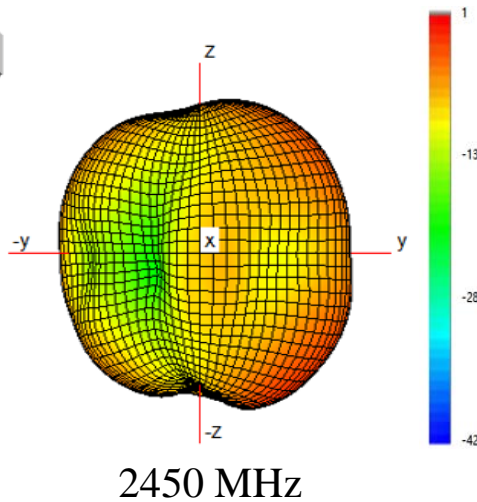

BLE Antenna _3D Radiation Pattern