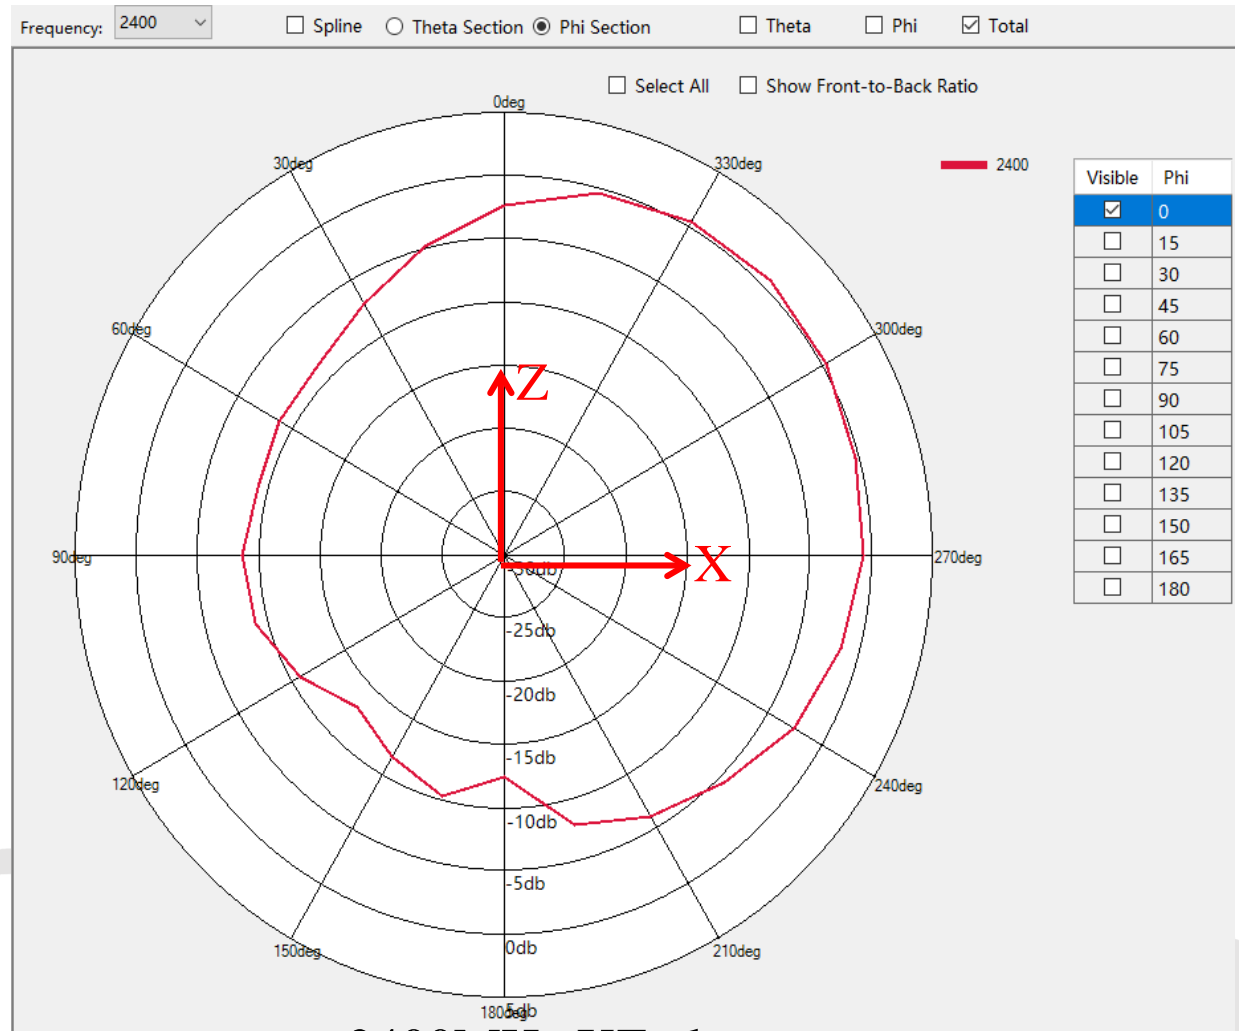

# UWB Antenna \_2D Radiation Pattern

7500MHz XZ plot

# UWB Antenna \_2D Radiation Pattern

8500MHz XZ plot

# Efficiency & Gain- BLE antenna

Freq(MHz)	Gain
2300	1.84
2310	1.83
2320	1.91
2330	1.99
2340	1.99
2350	1.97
2360	2.09
2370	2.17
2380	2.33
2390	2.37
2400	2.35
2410	2.30
2420	2.25
2430	2.28
2440	2.29
2450	2.36
2460	2.40
2470	2.41
2480	2.47
2490	2.55
2500	2.62
2510	2.64
2520	2.68
2530	2.63
2540	2.60
2550	2.59
2560	2.62
2570	2.57
2580	2.47
2590	2.45
2600	2.35

# BLE Antenna \_2D Radiation Pattern

2400MHz XZ plot