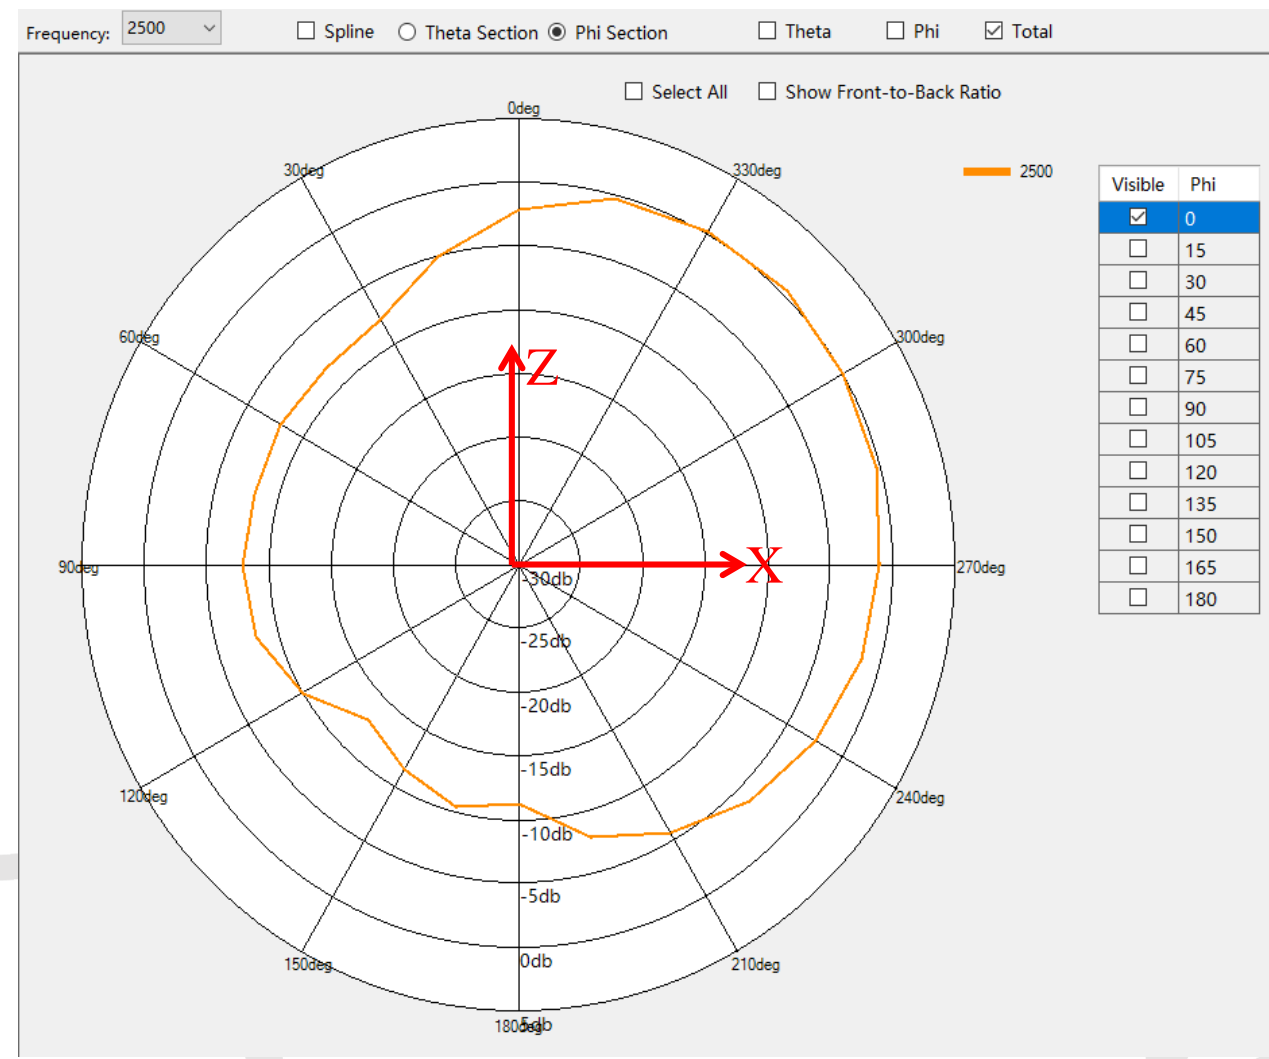

BLE Antenna _2D Radiation Pattern

2500MHz XZ plot