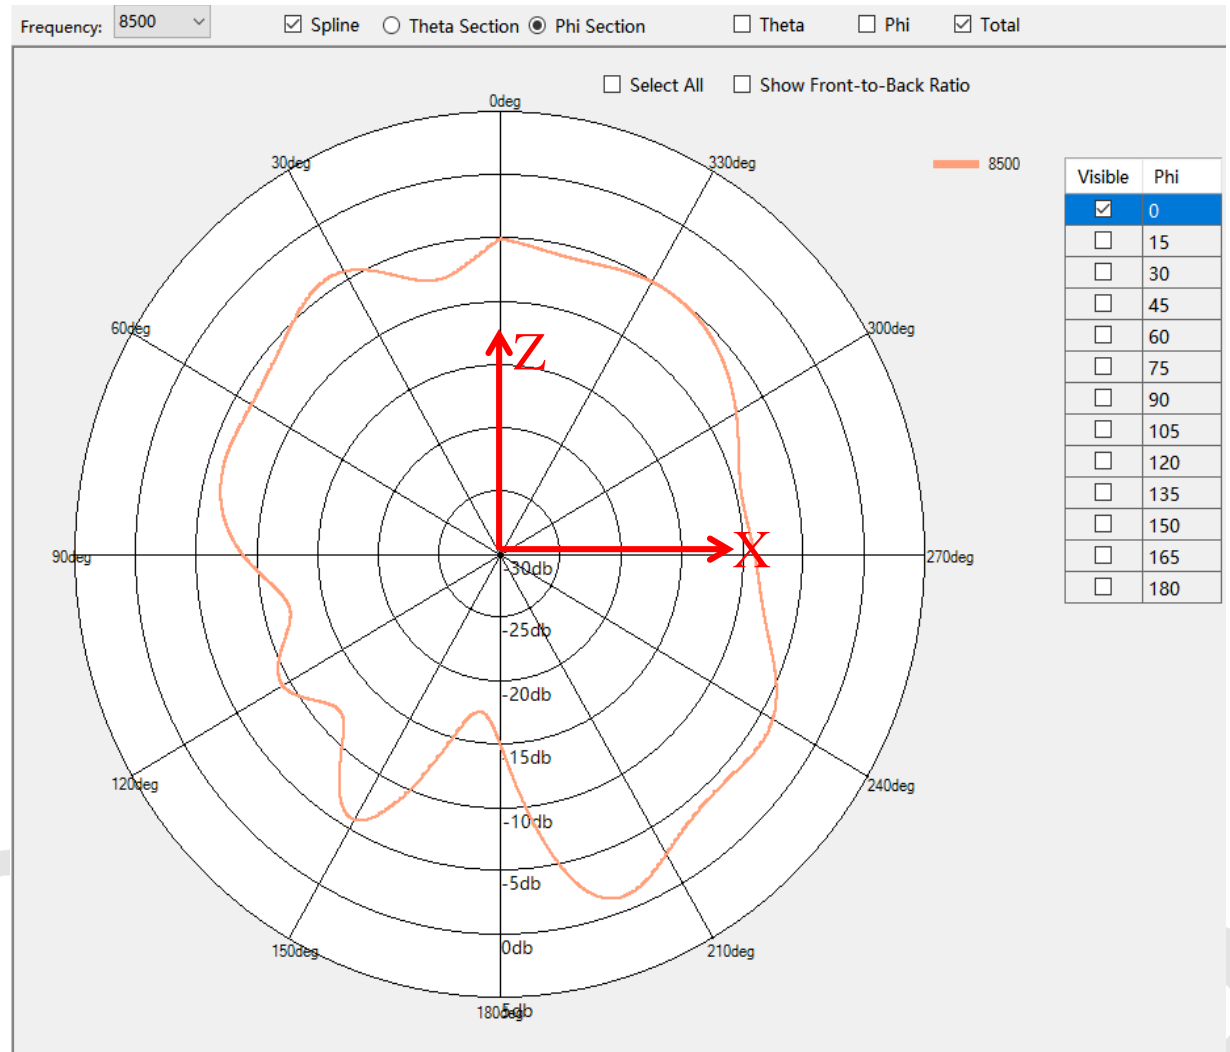

# UWB Antenna \_3D Radiation Pattern

6500 MHz

7500 MHz

8500 MHz

# UWB Antenna \_2D Radiation Pattern

6500MHz XZ plot

# UWB Antenna \_2D Radiation Pattern

7500MHz XZ plot

# UWB Antenna \_2D Radiation Pattern

8500MHz XZ plot