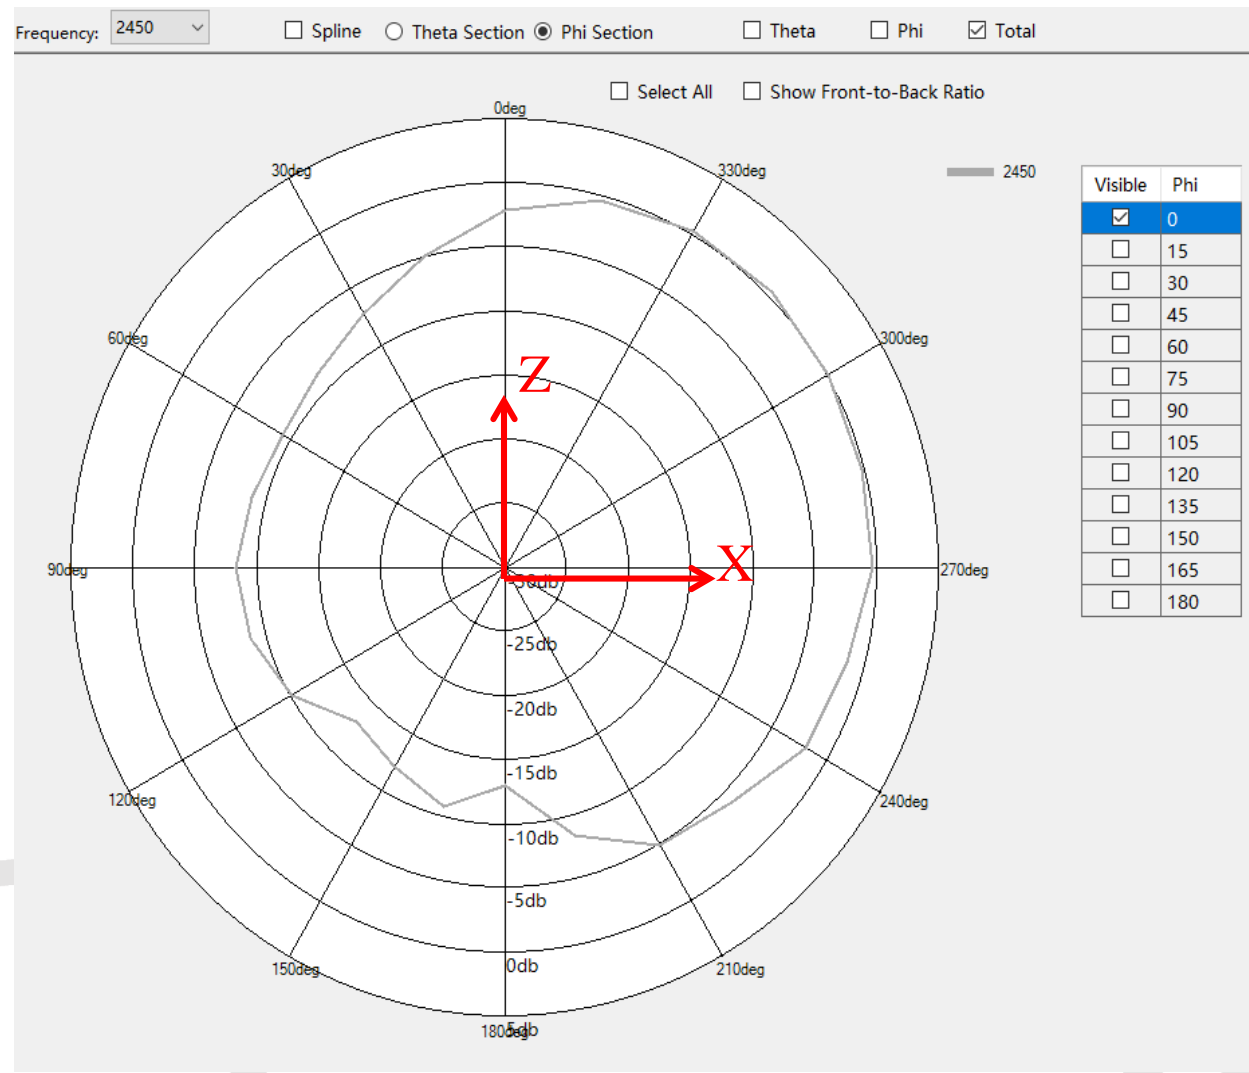

BLE Antenna _2D Radiation Pattern

2450MHz XZ plot