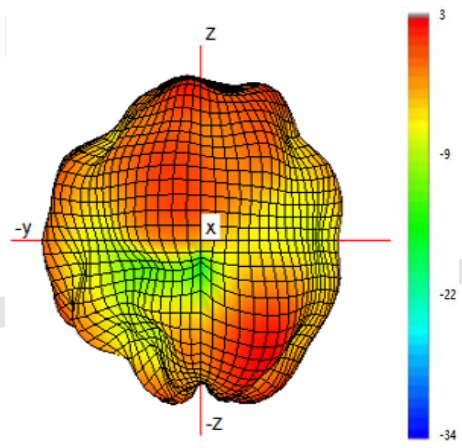

UWB Antenna _3D Radiation Pattern

7500 MHz