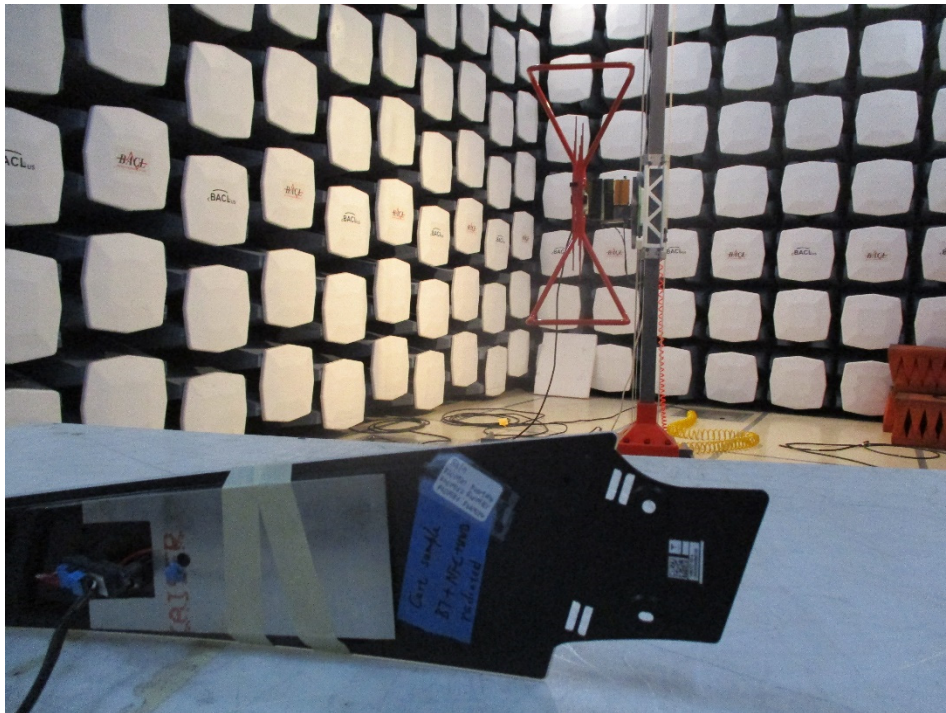

EUT Test Setup Photographs

1.1 30 MHz – 1 GHz Front View

1.2 30 MHz – 1 GHz Rear View

1.3 1 – 18 GHz at 3 Meters Front View

1.4 1 – 18GHz at 3 Meters Rear View

1.5 1 – 18 GHz at 1 Meter Front View

1.6 1 – 18 GHz at 1 Meter Rear View

1.7 18 – 26.5 GHz at 1 Meter Front View

1.8 18 – 26.5 GHz at 1 Meter Rear View