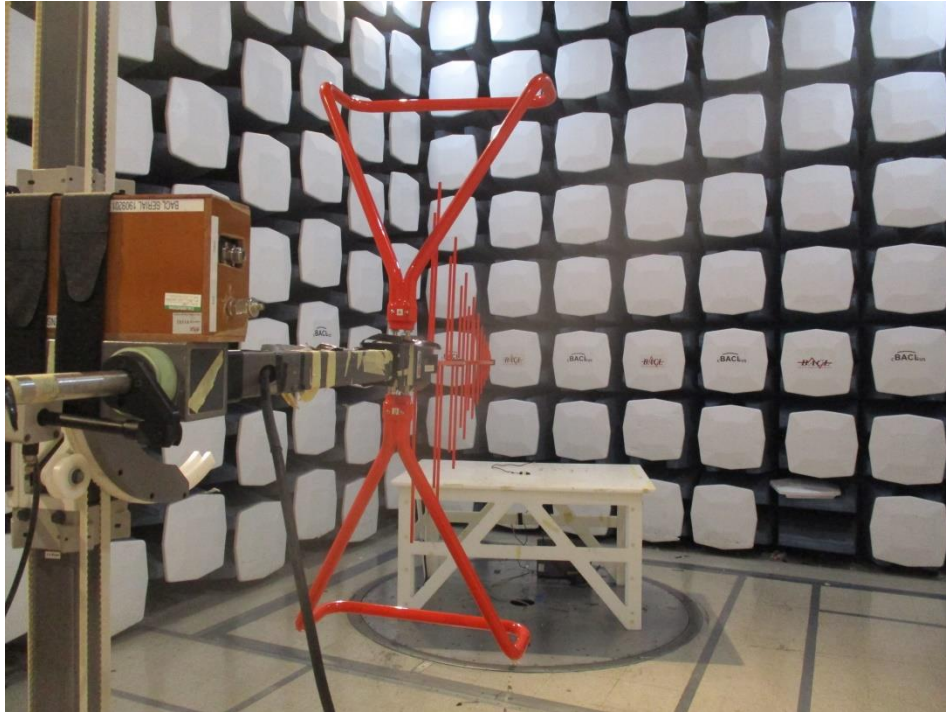

## EUT Test Setup Photographs

---

### 1.1 Below 1 GHz at 3 Meters Front View