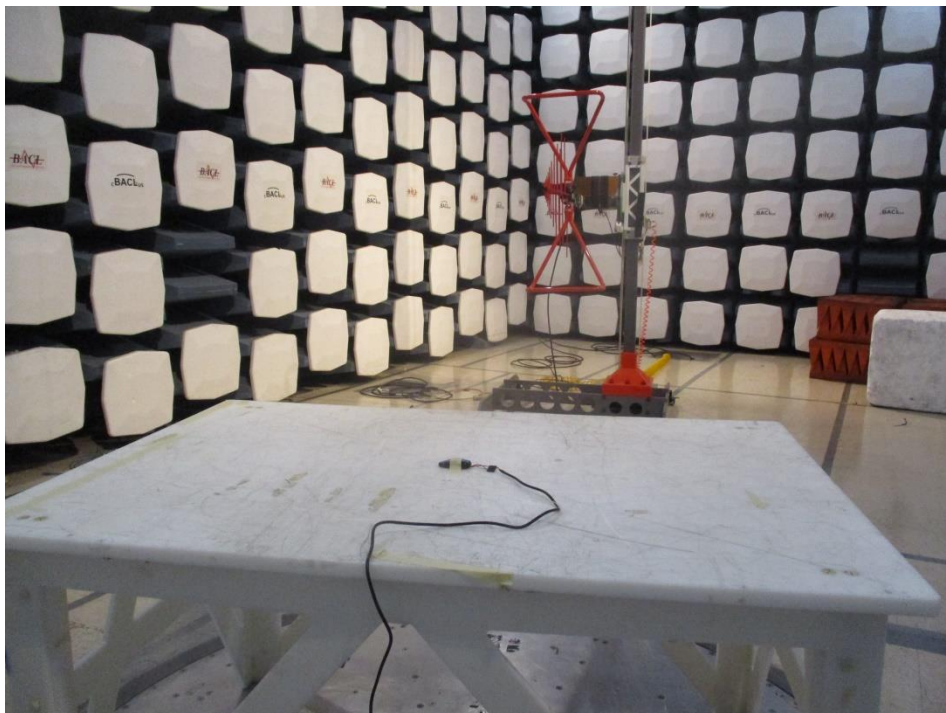

1.2 Below 1 GHz at 3 Meters Rear View