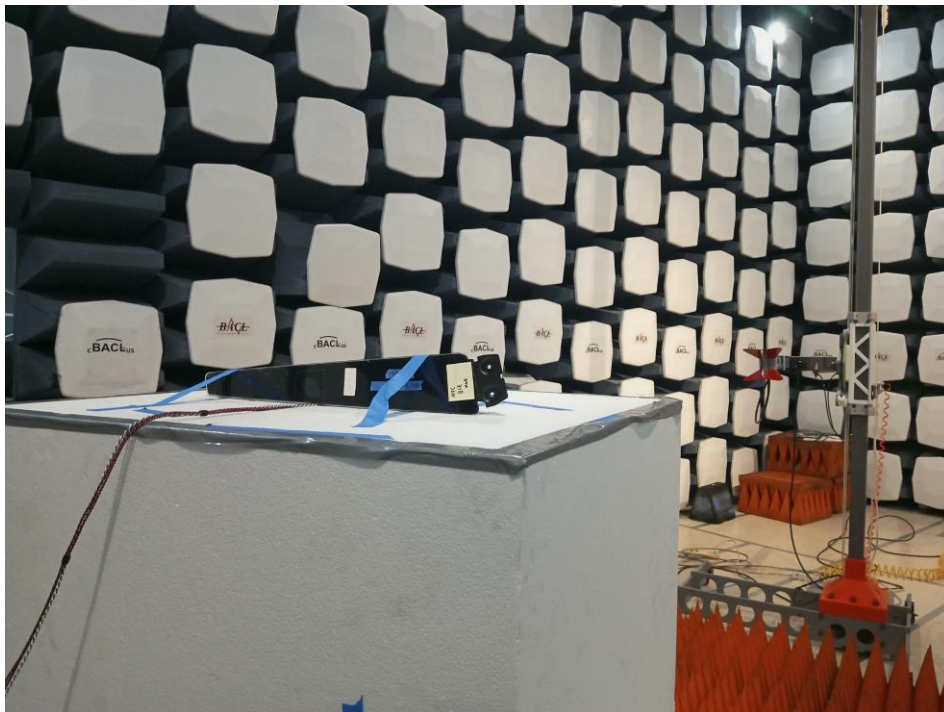

## EUT Test Setup Photographs

### 1.1. Front View EUT Test Setup at 3 Meters (Below 1GHz)

### 1.2. Rear View EUT Test Setup at 3 Meters (Below 1GHz)

**1.3. Front View EUT Test Setup at 3 Meters (1-18GHz)**

**1.4. Rear View EUT Test Setup at 3 Meters (1-18GHz)**

**1.5. Front View EUT Test Setup at 1 Meter (1-18GHz)**