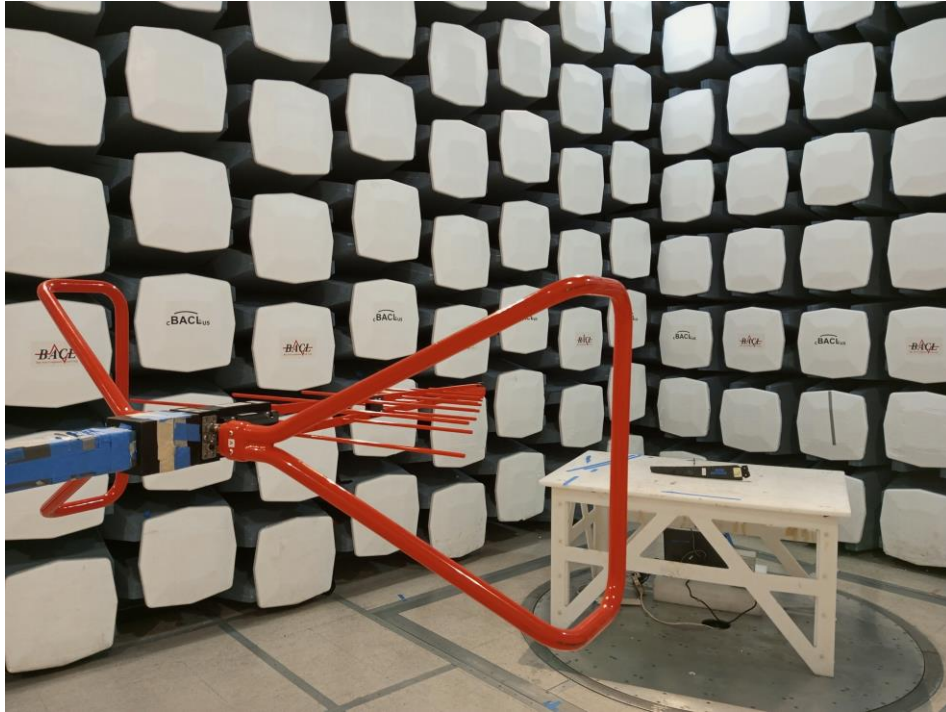

## EUT Test Setup Photographs

### 1.1. Front View EUT Test Setup at 3 Meters (Below 1GHz)

### 1.2. Rear View EUT Test Setup at 3 Meters (Below 1GHz)

**1.3. Front View EUT Test Setup at 3 Meters (1-18GHz)**

**1.4. Rear View EUT Test Setup at 3 Meters (1-18GHz)**

**1.5. Front View EUT Test Setup at 1 Meter (1-18GHz)**