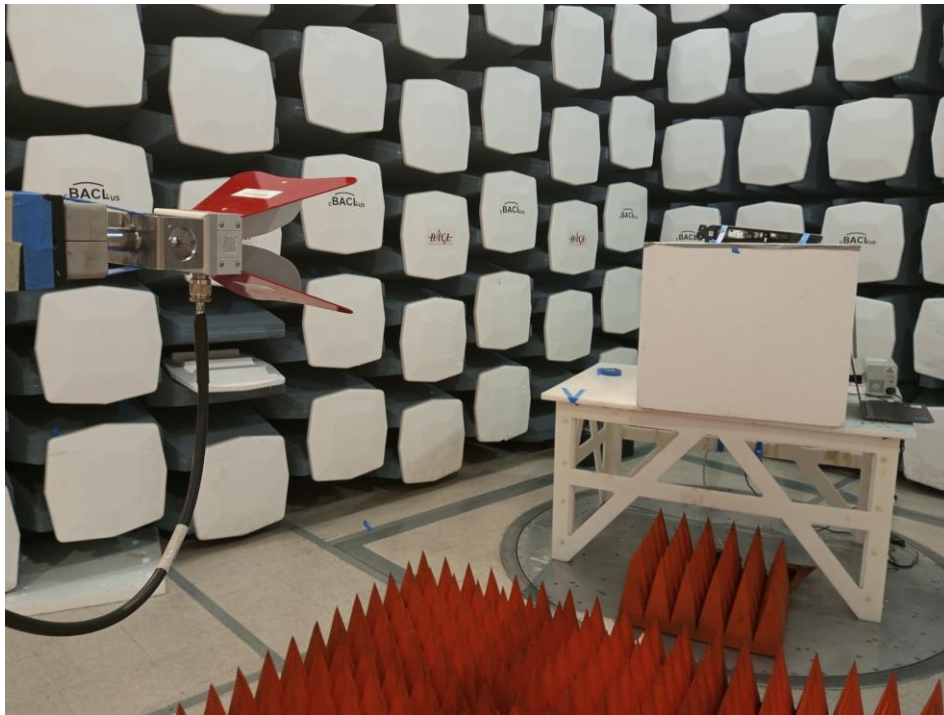

1.3. Front View EUT Test Setup at 3 Meters (1-18GHz)