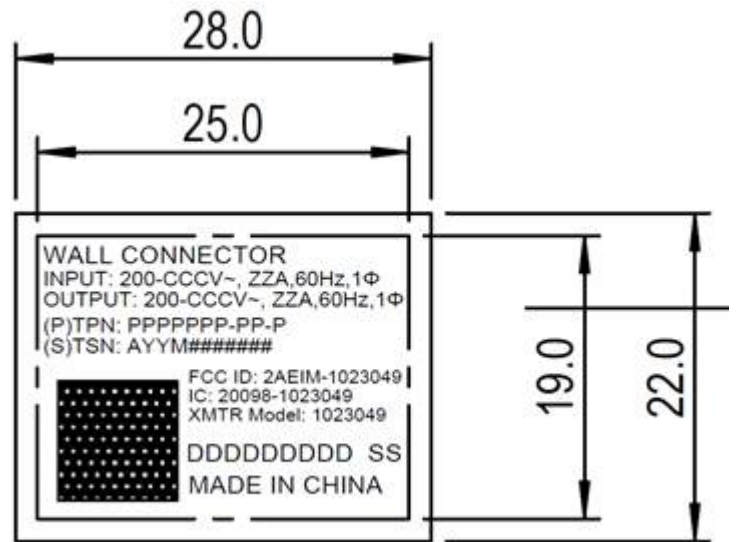

# GEN II WALL CONNECTOR, N.A.

---

1) Label location in the end product :

2) NA Spec label (installed in the “windowed” section of the housing label below):

3) NA Housing label: